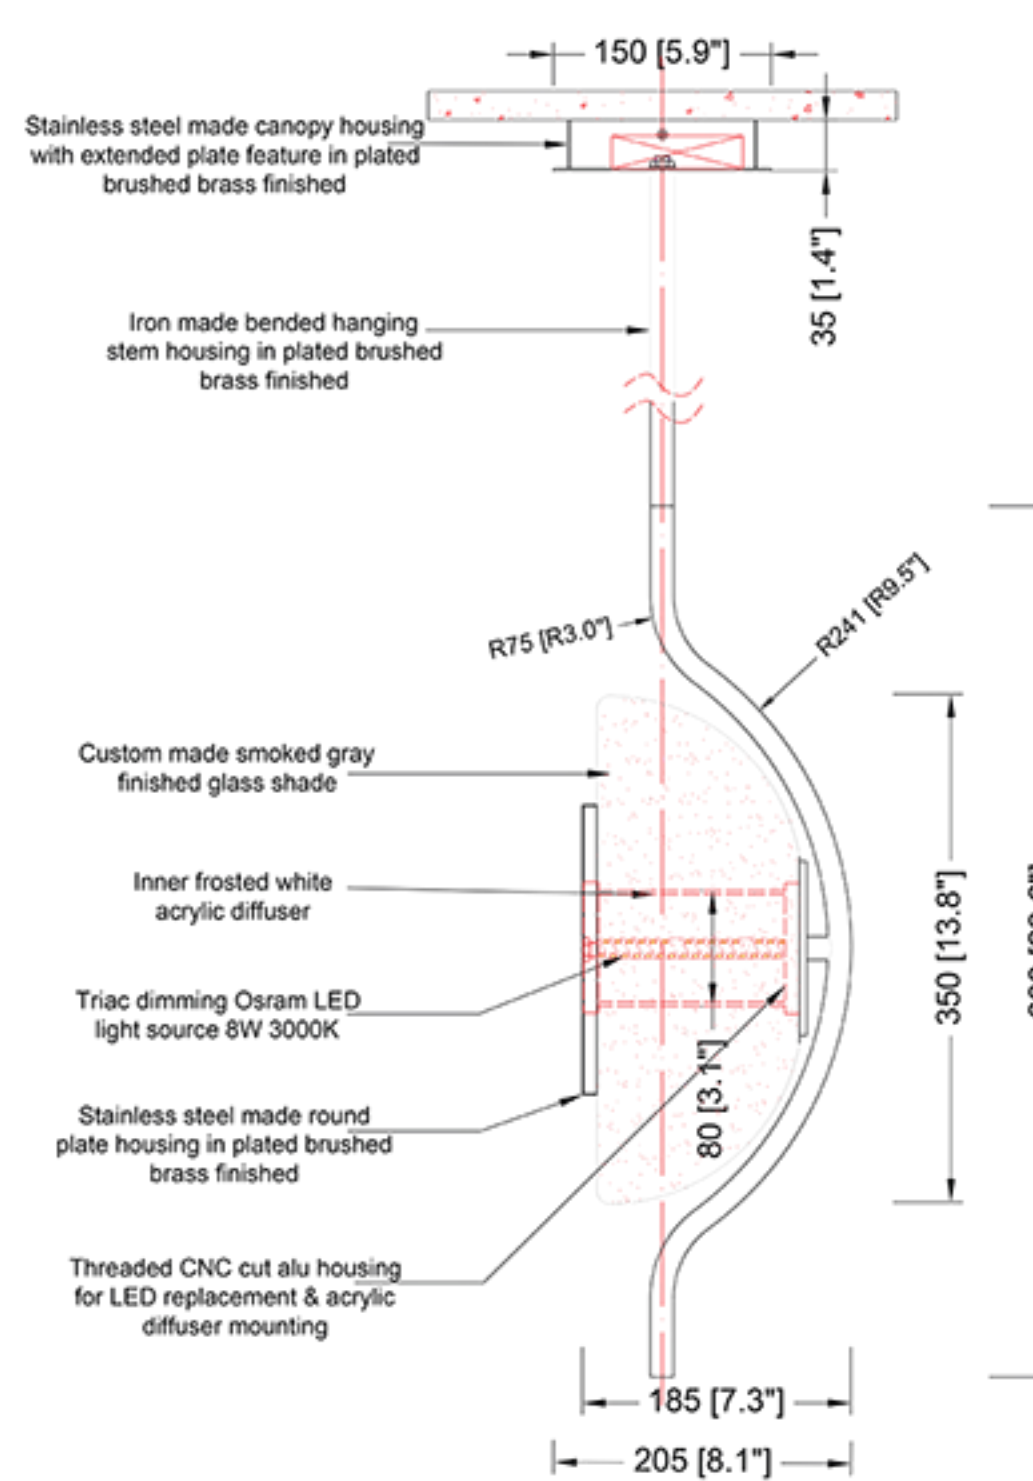

REEF LIGHTING
WHERE LIGHT TOUCHES THE SEA

PROJECT:

Reef Lighting

±5MM
Size tolerance
± 1/2°
Angle tolerance

Date: 30-06-2023

Revision:

Type: Pendant lamp

Item No: 9979-BS

Dwg by:

Verification by:

Scale: 1:9

Area/Location:

Dimension:
13.8"L x 8.1"W x 47.2"H

Finish: Brushed brass + Smoked gray finished

Materials: Stainless steel + Iron + Alu + Glass
+ Acrylic

Weight: 3 kgs

Light: Osram LED 8W 3000K / Triac dimming

Qty: 10 pcs

Approved

Approved as noted

Revise & resubmit

Date: _____

Signature: _____

Notes:

REEF LIGHTING RESERVES THE RIGHT TO CHANGE OR MODIFY THE PRODUCT SPECIFICATION WITHOUT NOTIFICATION.

ELEVATION VIEW

SCALE: 1:9

SIDE VIEW

SCALE: 1:9

BOTTOM VIEW

SCALE: 1:9

Ref Pic