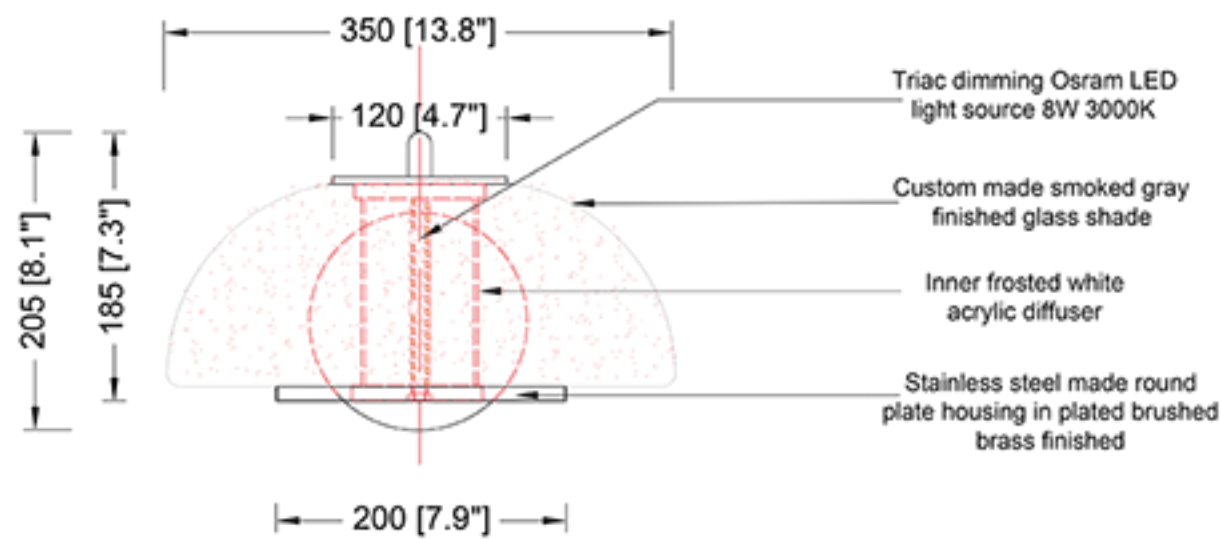

REEF LIGHTING
WHERE LIGHT TOUCHES THE SEA

PROJECT:

Reef Lighting

±5MM
Size tolerance
± 1/2°
Angle tolerance

Date: 30-06-2023

Revision:

Type: Pendant lamp

Item No: 9979-BS

Dwg by:

Verification by:

Scale: 1:9

Area/Location:

Dimension:
13.8"L x 8.1"W x 47.2"H

Finish: Brushed brass + Smoked gray finished

Materials: Stainless steel + Iron + Alu + Glass
+ Acrylic

Weight: 3 kgs

REEF LIGHTING RESERVES THE RIGHT TO CHANGE OR MODIFY THE PRODUCT SPECIFICATION WITHOUT NOTIFICATION.

ELEVATION VIEW

SCALE: 1:9

SIDE VIEW

SCALE: 1:9

BOTTOM VIEW

SCALE: 1:9

Ref Pic