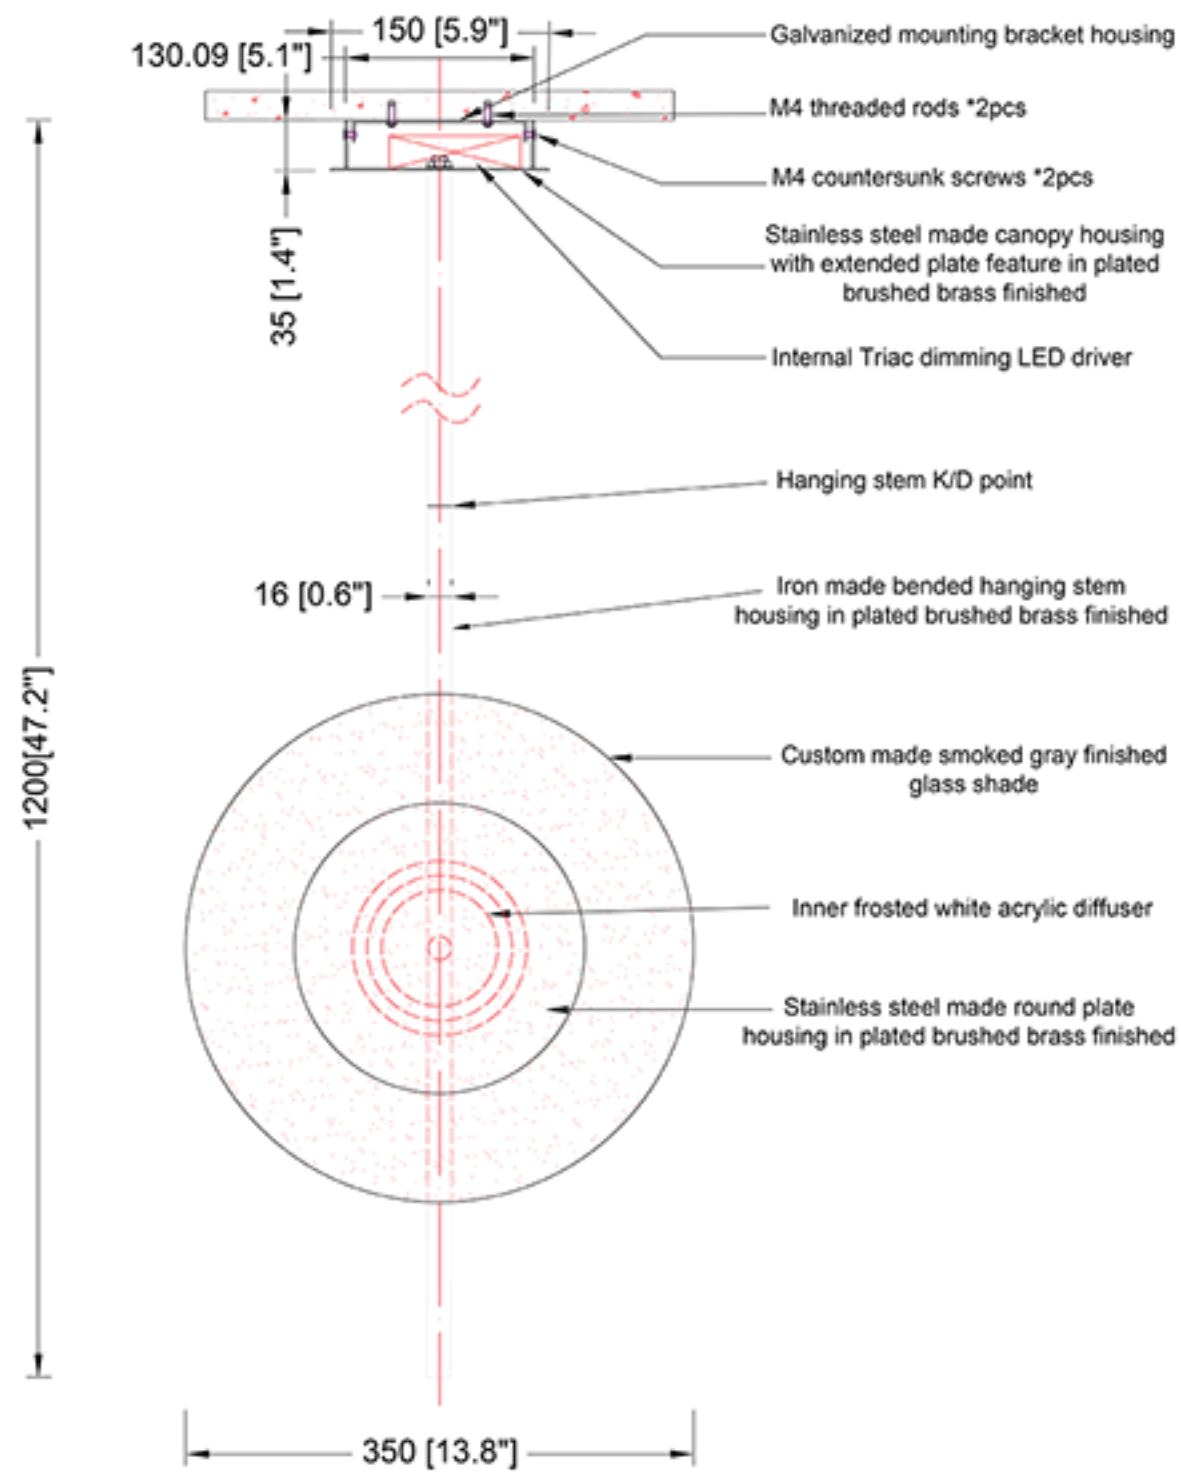

REEF LIGHTING
WHERE LIGHT TOUCHES THE SEA

PROJECT:

Reef Lighting

±5MM
Size tolerance
± 1/2°
Angle tolerance

Date: 30-06-2023

Revision:

Type: Pendant lamp

Item No: 9979-BS

Dwg by:

Verification by:

Scale: 1:9

Area/Location:

Dimension:
13.8"L x 8.1"W x 47.2"H

Finish: Brushed brass + Smoked gray finished

Materials: Stainless steel + Iron + Alu + Glass
+ Acrylic

Weight: 3 kgs

REEF LIGHTING RESERVES THE RIGHT TO CHANGE OR MODIFY THE PRODUCT SPECIFICATION WITHOUT NOTIFICATION.

ELEVATION VIEW

SCALE: 1:9

SIDE VIEW

SCALE: 1:9

BOTTOM VIEW

SCALE: 1:9

Ref Pic

SCALE: NTS