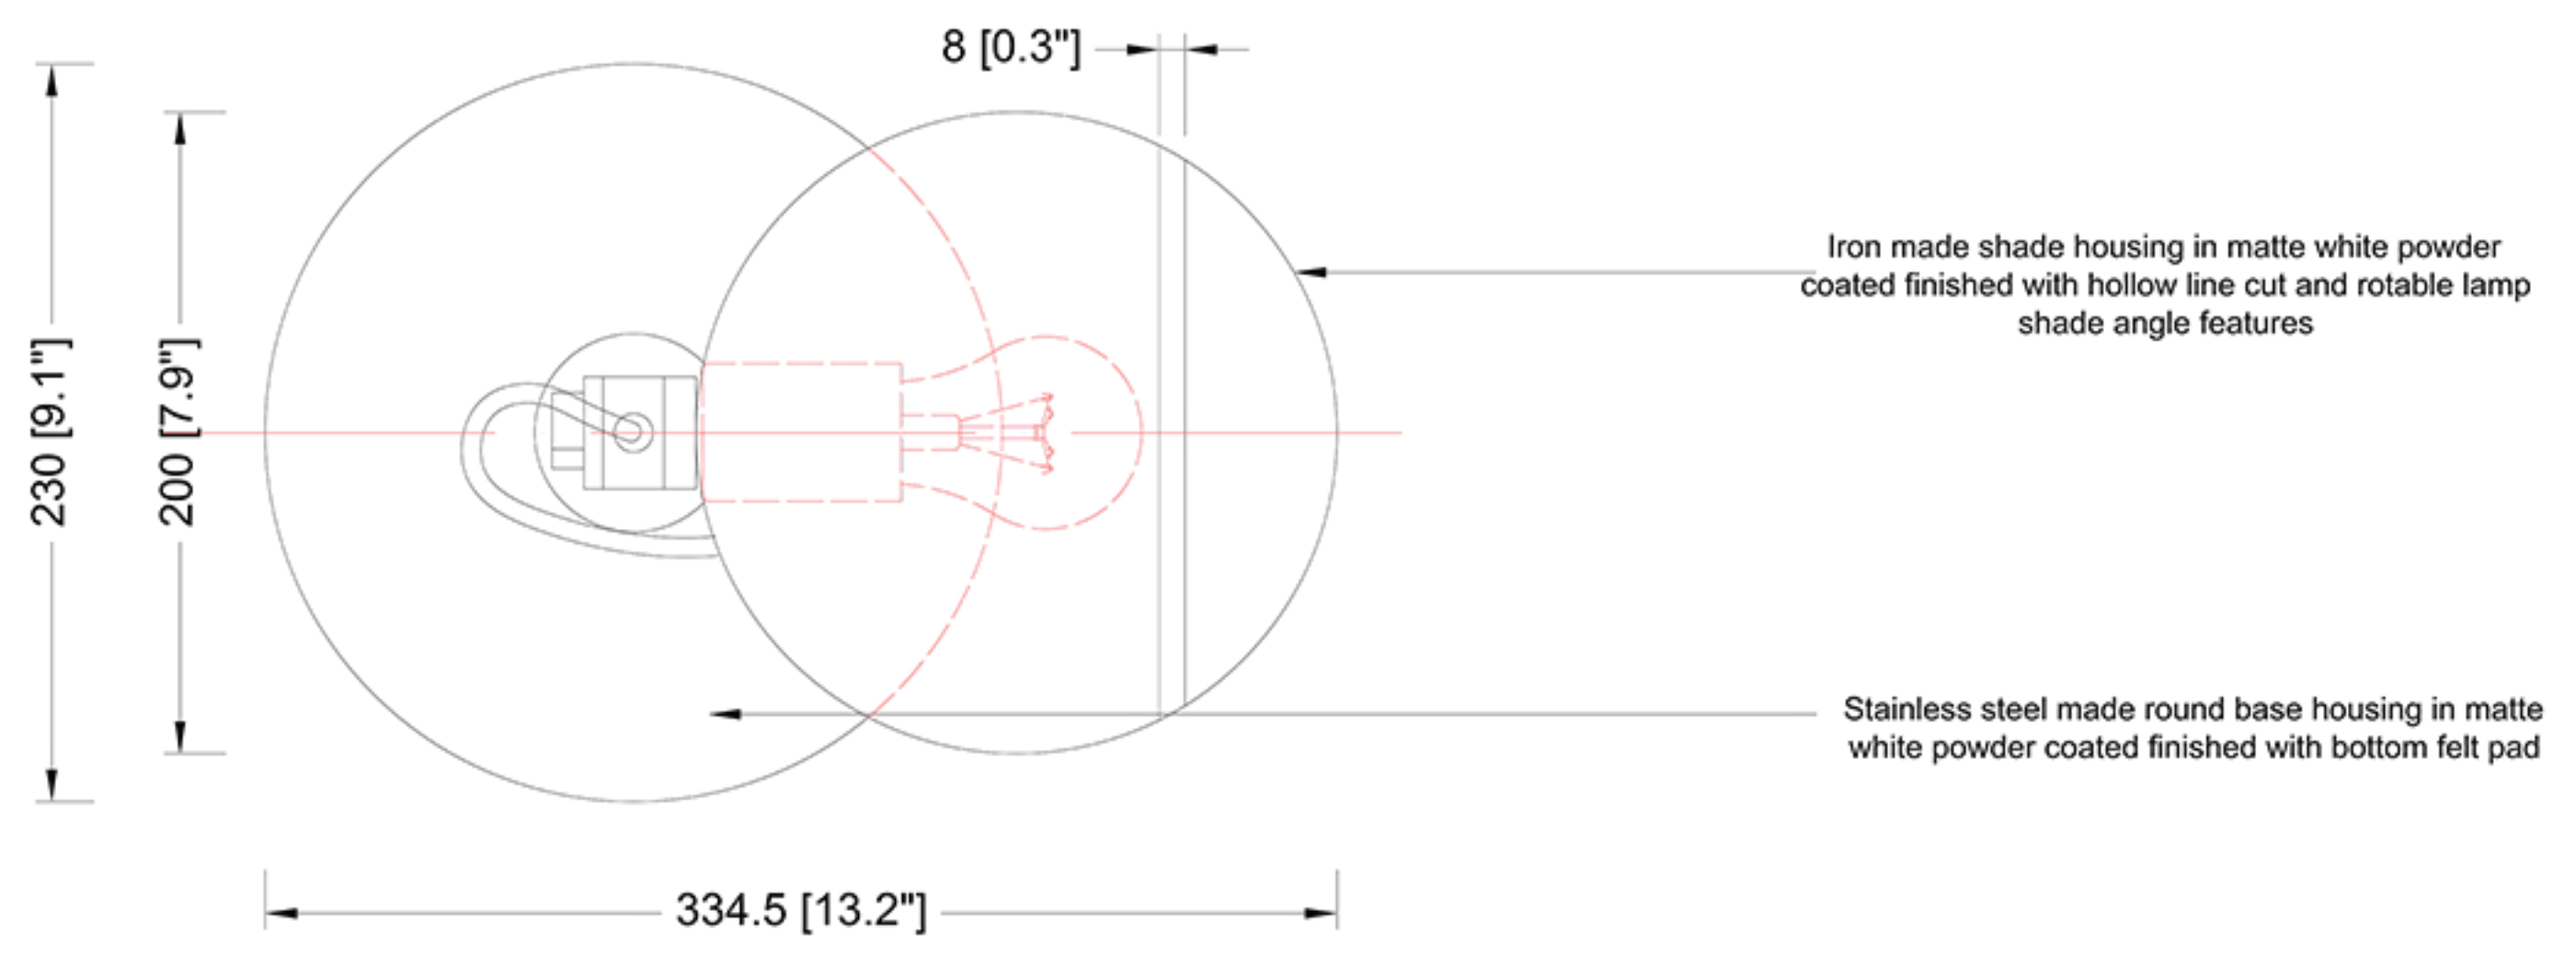

REEF LIGHTING
WHERE LIGHT TOUCHES THE SEA

PROJECT:

Reef Lighting

±5MM
Size tolerance
± 1/2°
Angle tolerance

Date: 30-06-2023

Revision:

Type: Table lamp

Item No: 9762-WH/CR

Dwg by:

Verification by:

Scale: 1: 5

Area/Location:

Dimension:
13.2"L x 9.1"W x 15.7"H

Finish: White + Black + Chrome finished

Materials: Stainless steel + Iron

Weight: 2.5 kgs

Light: E26 socket *1pcs / Bulb excluded

Qty: 8 pcs

- Approved
- Approved as noted
- Revise & resubmit

Date: _____

Signature: _____

Notes:

REEF LIGHTING RESERVES THE RIGHT TO CHANGE OR MODIFY THE PRODUCT SPECIFICATION WITHOUT NOTIFICATION.

Ref Pic

SCALE: NTS