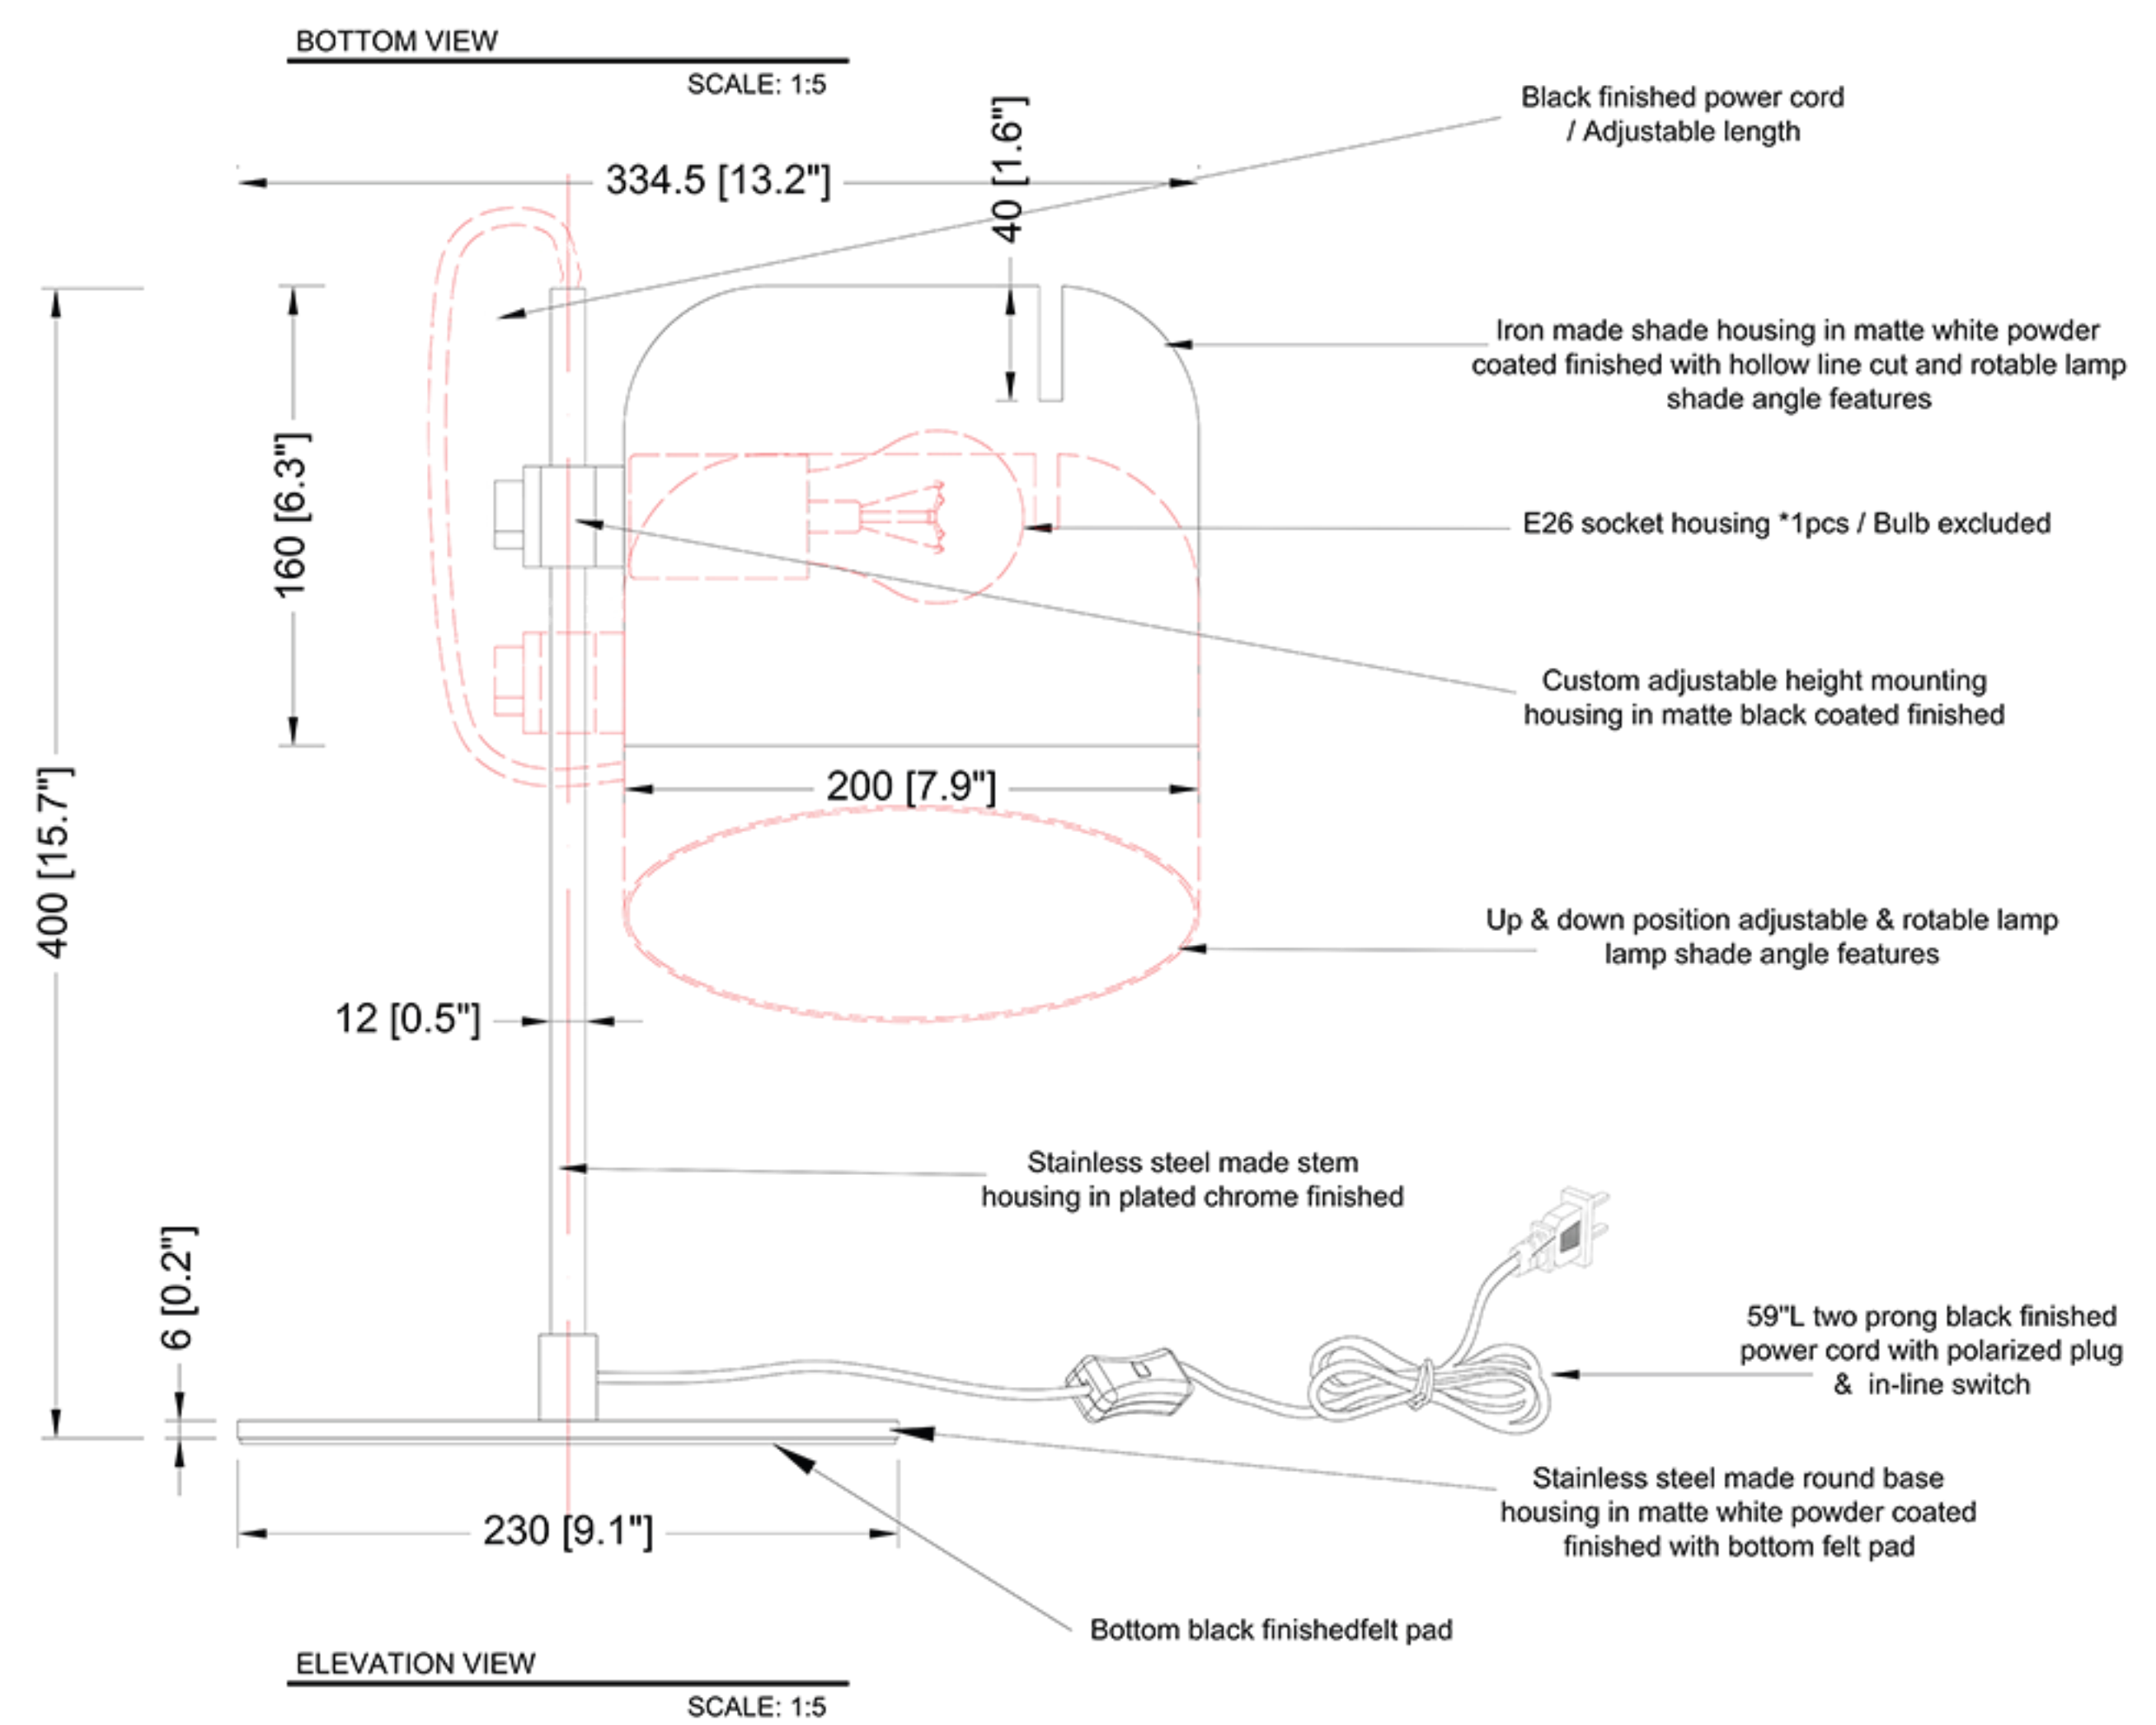

REEF LIGHTING
WHERE LIGHT TOUCHES THE SEA

PROJECT:

Reef Lighting

±5MM
Size tolerance
± 1/2°
Angle tolerance

Date: 30-06-2023

Revision:

Type: Table lamp

Item No: 9762-WH/CR

Dwg by:

Verification by:

Scale: 1: 5

Area/Location:

Dimension:
13.2"L x 9.1"W x 15.7"H

Finish: White + Black + Chrome finished

Materials: Stainless steel + Iron

Weight: 2.5 kgs

Light: E26 socket *1pcs / Bulb excluded

Qty: 8 pcs

- Approved
- Approved as noted
- Revise & resubmit

Date: _____

Signature: _____

Notes:

REEF LIGHTING RESERVES THE RIGHT TO CHANGE OR MODIFY THE PRODUCT SPECIFICATION WITHOUT NOTIFICATION.

Ref Pic

SCALE: NTS