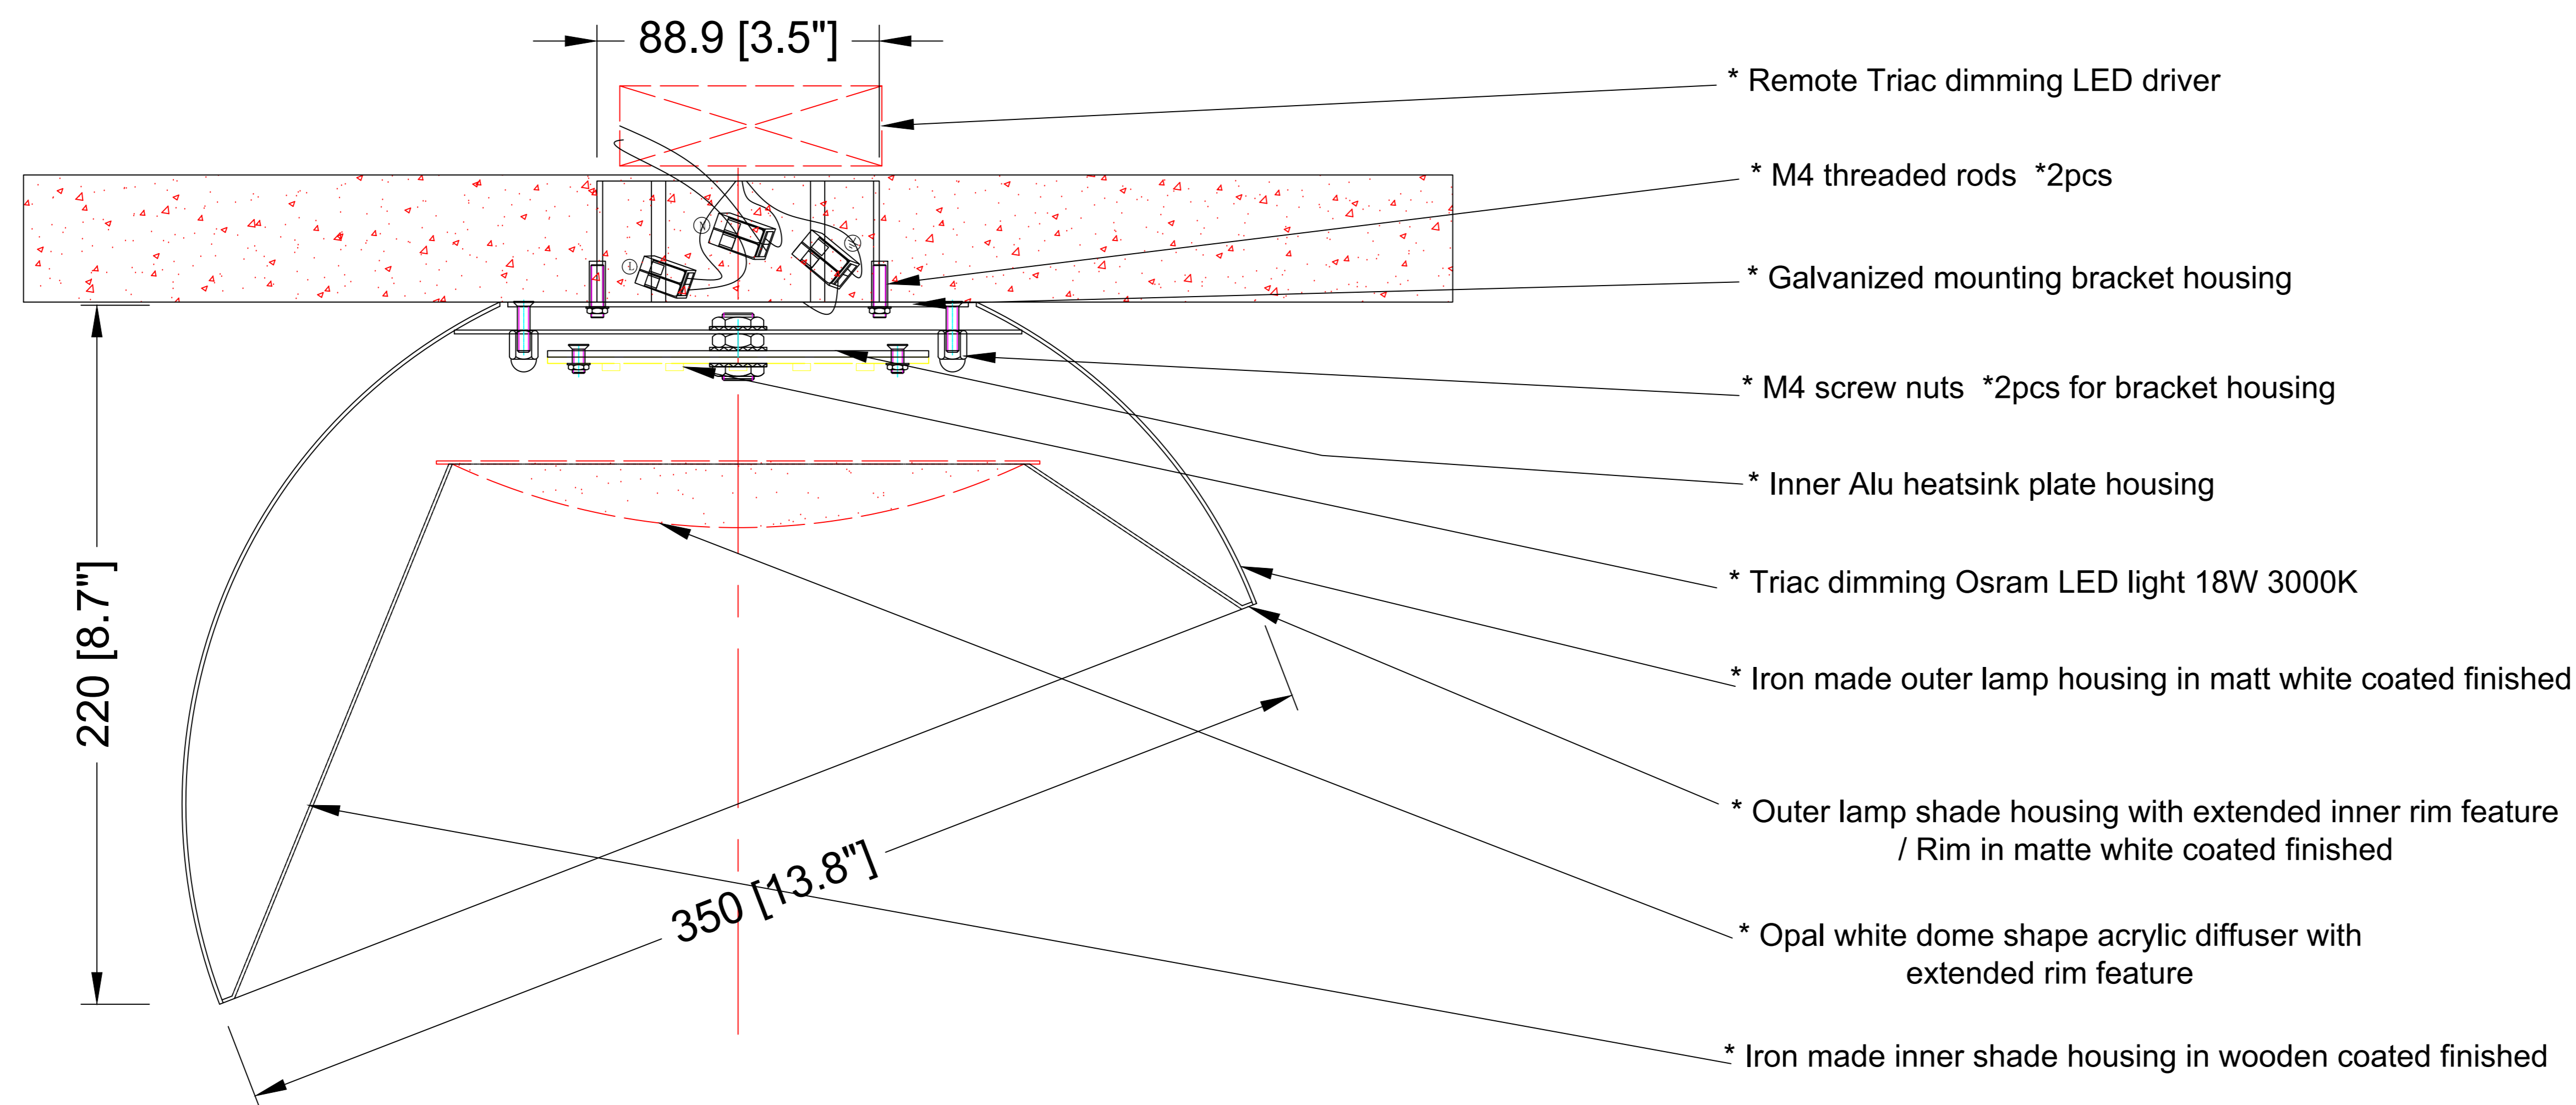

REEF LIGHTING
WHERE LIGHT TOUCHES THE SEA

PROJECT:

PO 5230

±5MM
Size tolerance
± 1/2°
Angle tolerance

Date: 26-07-2023

Revision:

Type: Ceiling mounted

Item No: 9417-S-WH

Dwg by:

Verification by:

Scale: 1: 5

Area/Location:

Dimension:

13.8"L x 13.8"W x 8.7"H

Finish: Wooden + White

Materials: Iron + Alu + Acrylic

Notes:

- *1: Different mounting design from original.
- *2: Different LED light & structure from original.
- *3: Different but similar inner & outer shade housings from original.
- *4: Different but similar acrylic diffuser from original.
- *5: Triac dimming function compared from original.

Reef Lighting, Inc. reserves the right to change or modify the product specifications without notification.

ELEVATION VIEW

SCALE: 1:5

BOTTOM VIEW

SCALE: 1:5

Ref Pic

SCALE: NTS