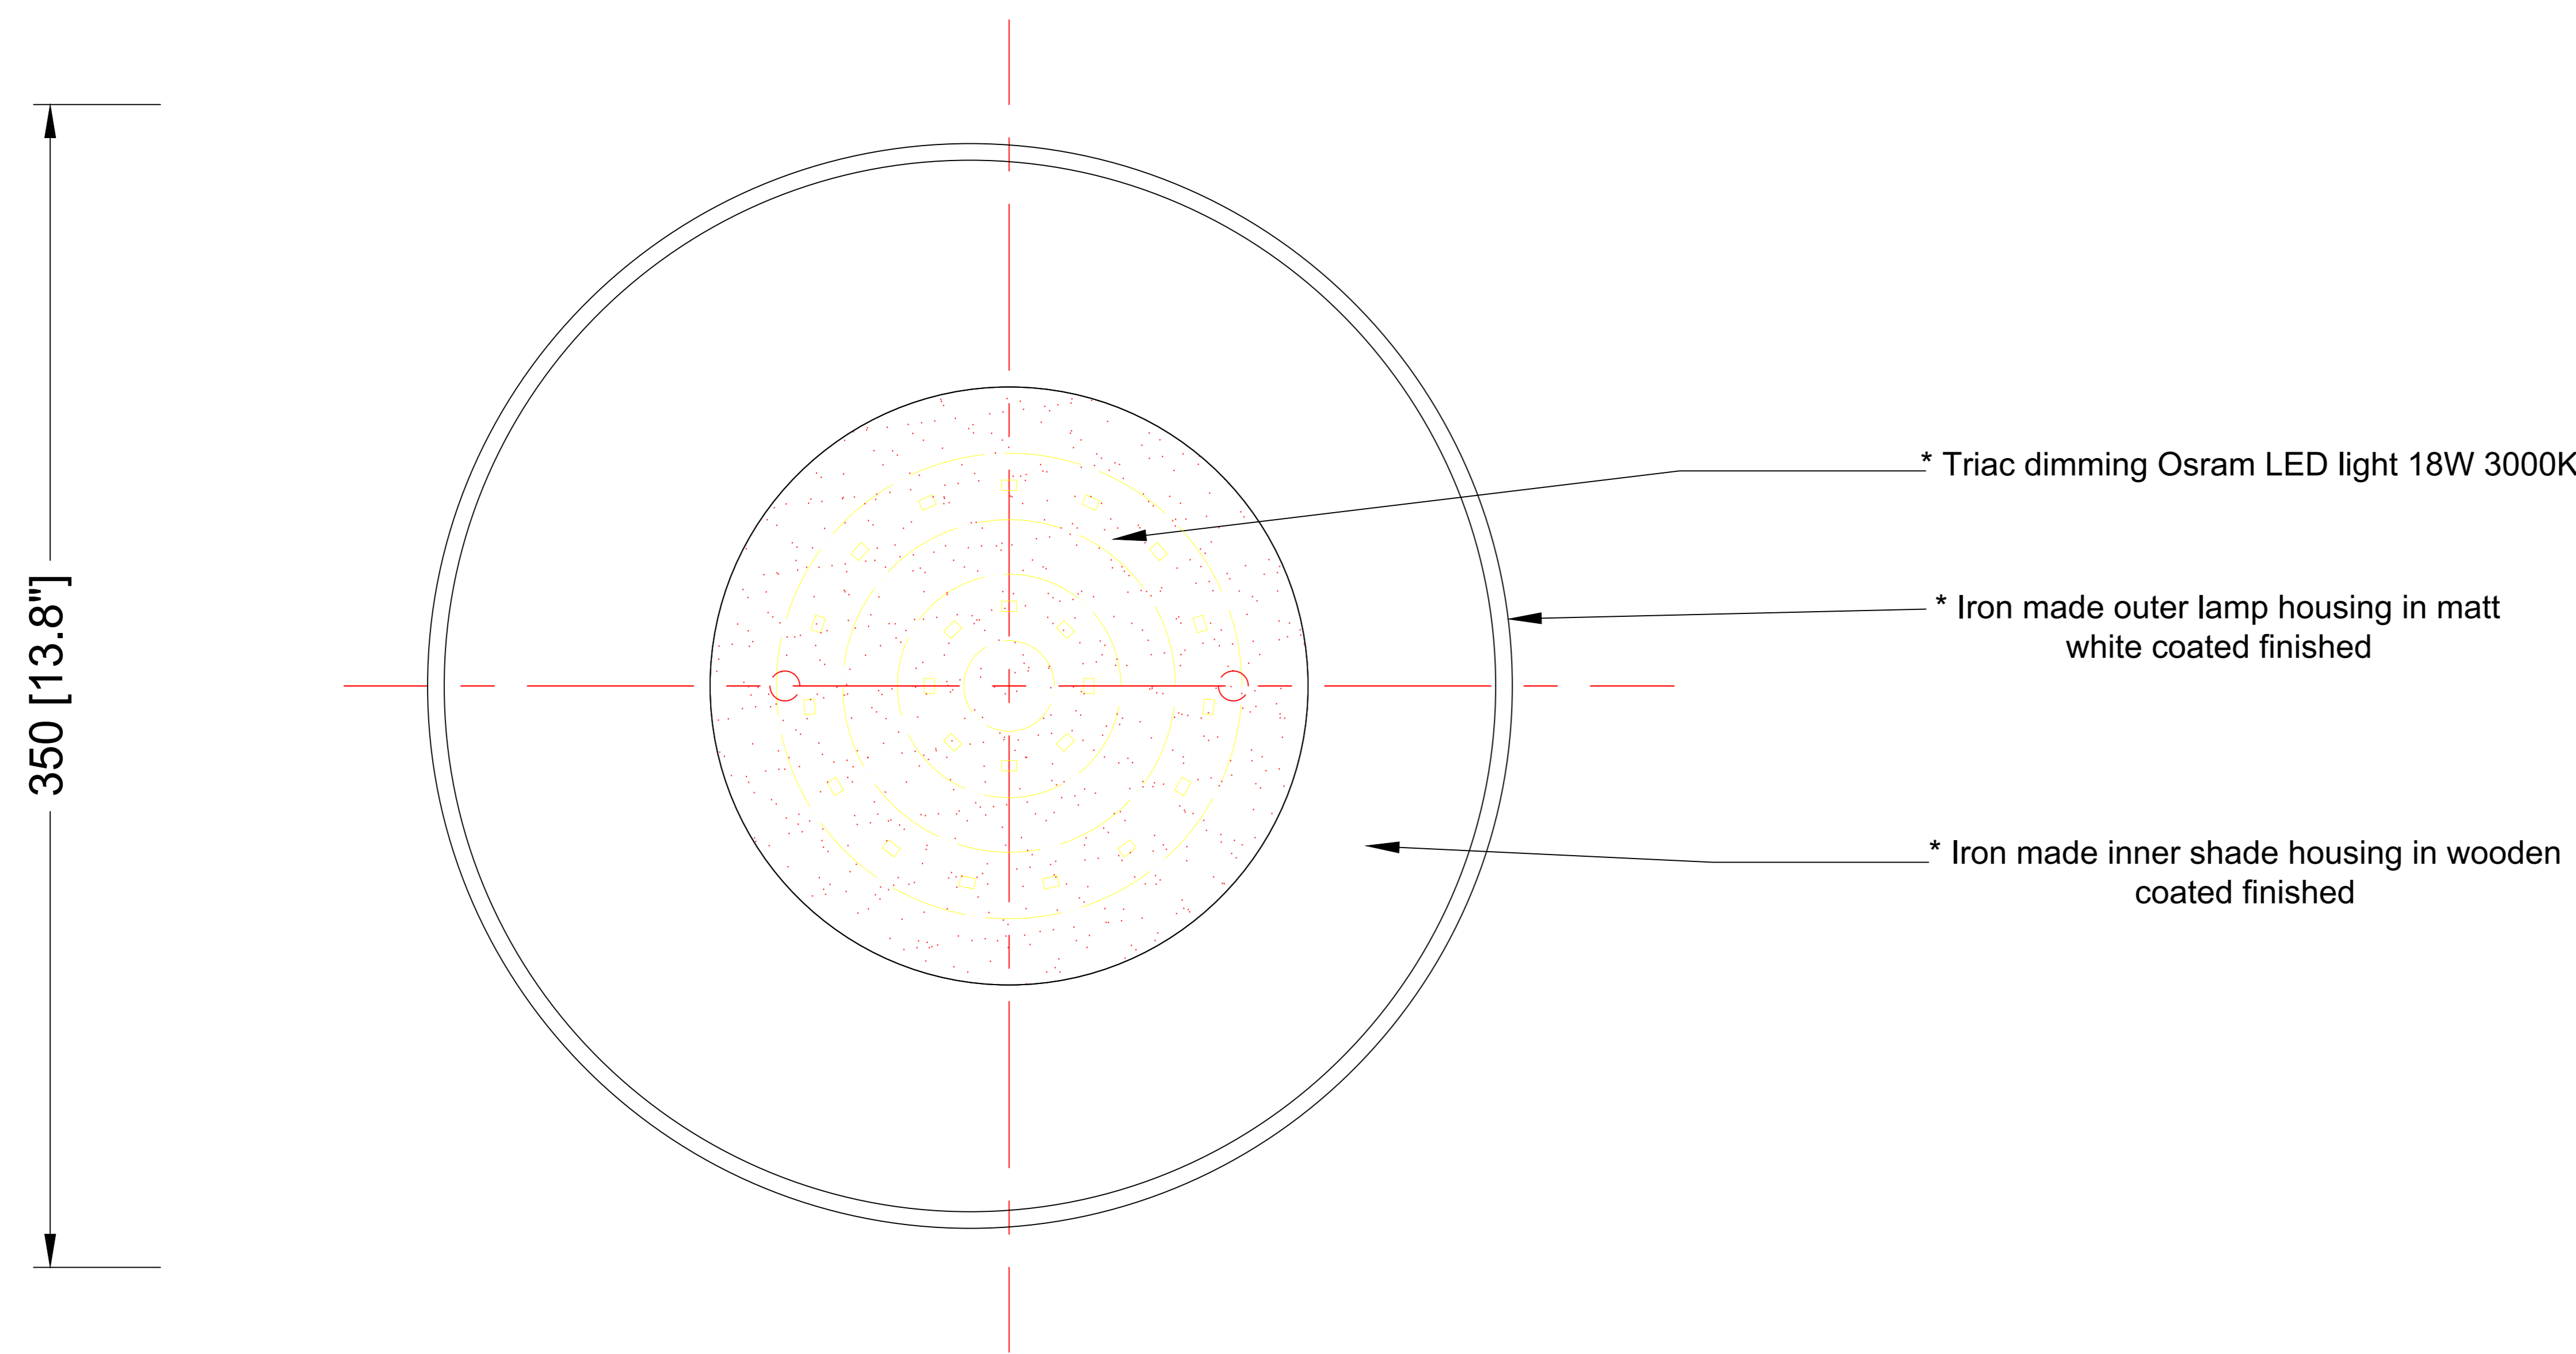

REEF LIGHTING
WHERE LIGHT TOUCHES THE SEA

PROJECT:

PO 5230

±5MM
Size tolerance
± 1/2°
Angle tolerance

Date: 26-07-2023

Revision:

Type: Ceiling mounted

Item No: 9417-S-WH

Dwg by:

Verification by:

Scale: 1: 5

Area/Location:

Dimension:

13.8"L x 13.8"W x 8.7"H

Finish: Wooden + White

Materials: Iron + Alu + Acrylic

Notes:

- *1: Different mounting design from original.
- *2: Different LED light & structure from original.
- *3: Different but similar inner & outer shade housings from original.
- *4: Different but similar acrylic diffuser from original.
- *5: Triac dimming function compared from original.

Reef Lighting, Inc. reserves the right to change or modify the product specifications without notification.

ELEVATION VIEW

SCALE: 1:5

BOTTOM VIEW

SCALE: 1:5

Ref Pic

SCALE: NTS