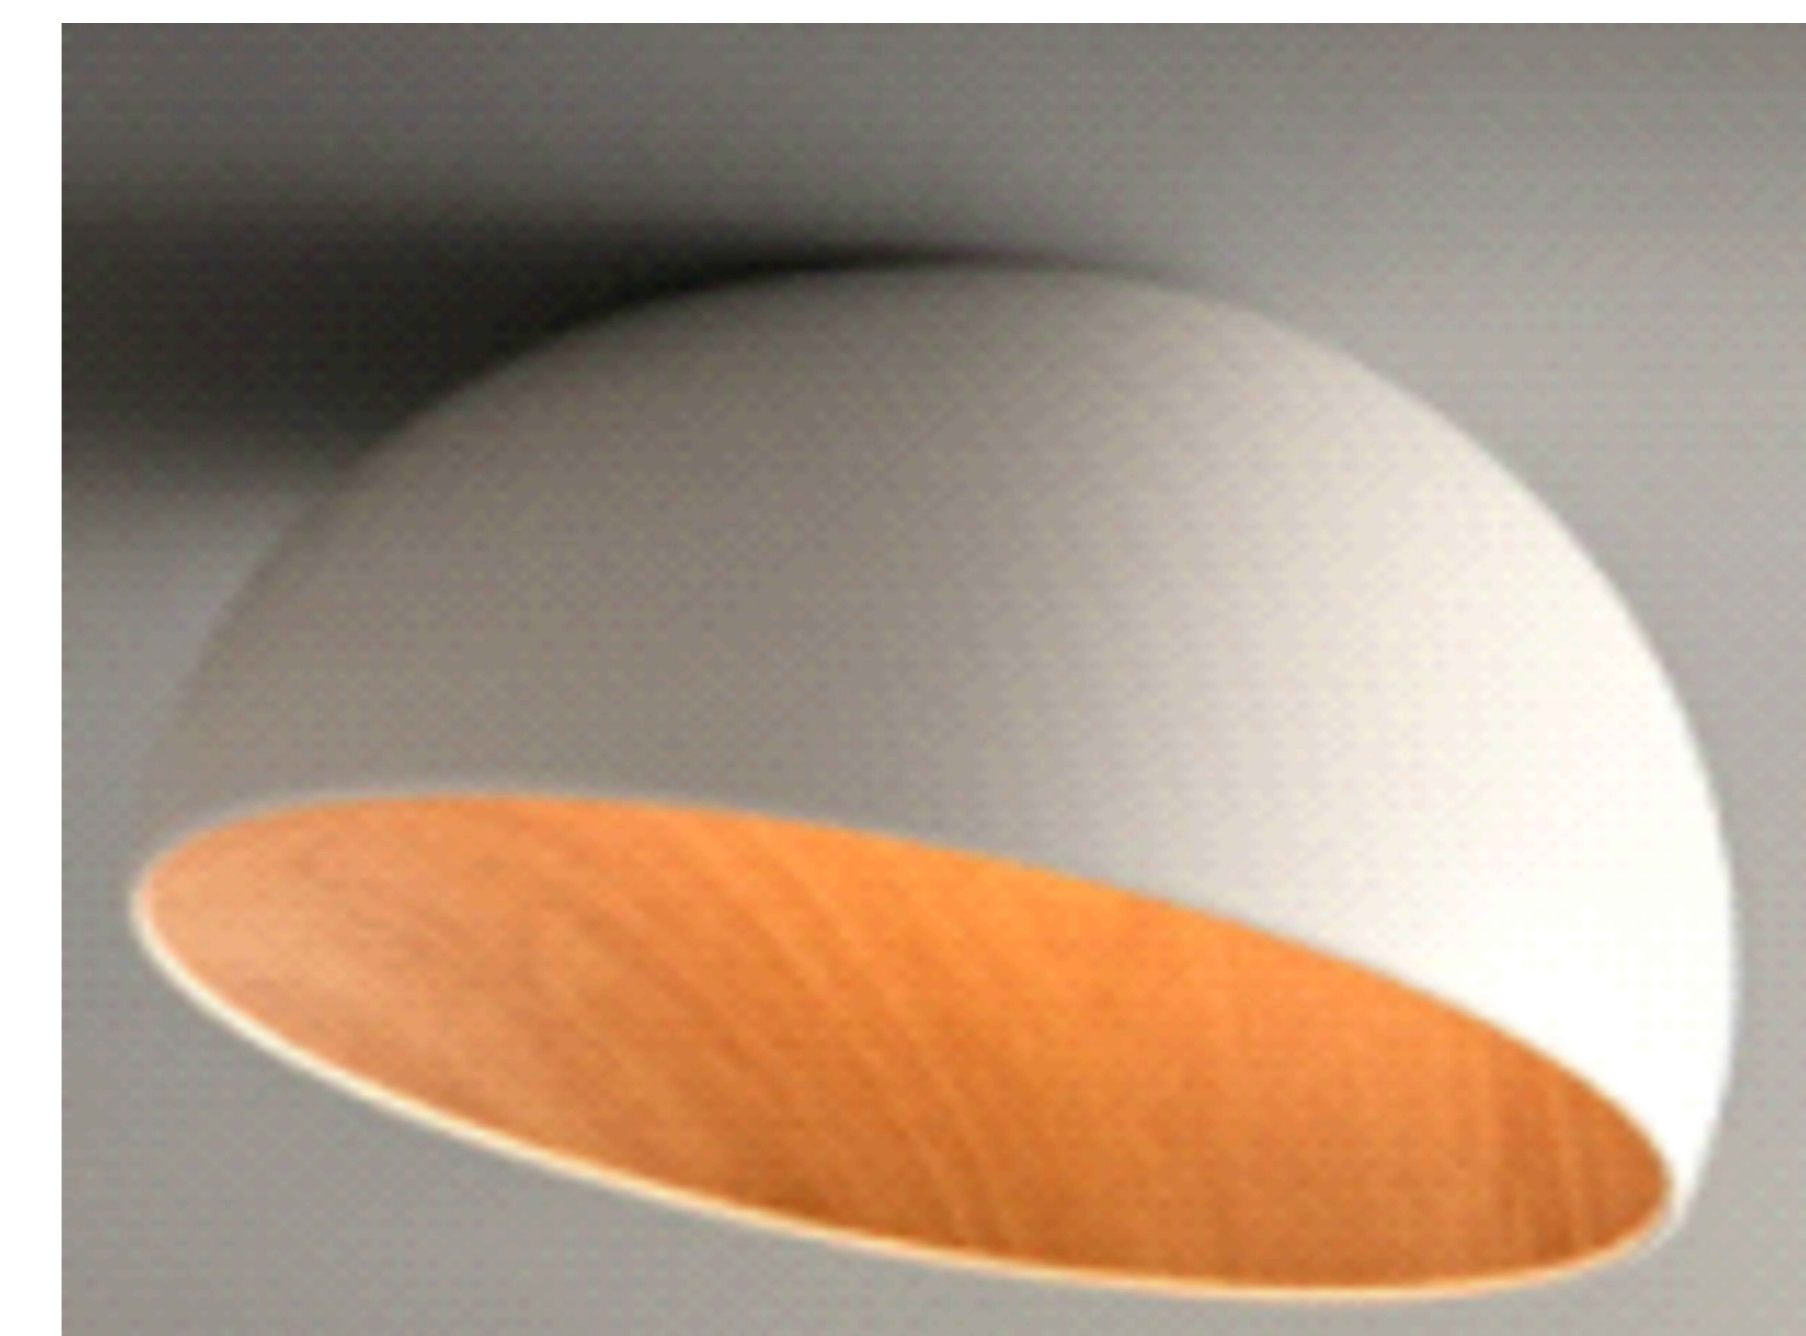

REEF LIGHTING
WHERE LIGHT TOUCHES THE SEA

PROJECT:

PO 5230

±5MM
Size tolerance
± 1/2°
Angle tolerance

Date: 26-07-2023

Revision:

Type: Ceiling mounted

Item No: 9417-S-WH

Reef Lighting, Inc. reserves the right to change or modify the product specifications without notification.

ELEVATION VIEW

SCALE: 1:5

BOTTOM VIEW

SCALE: 1:5

Ref Pic

SCALE: NTS