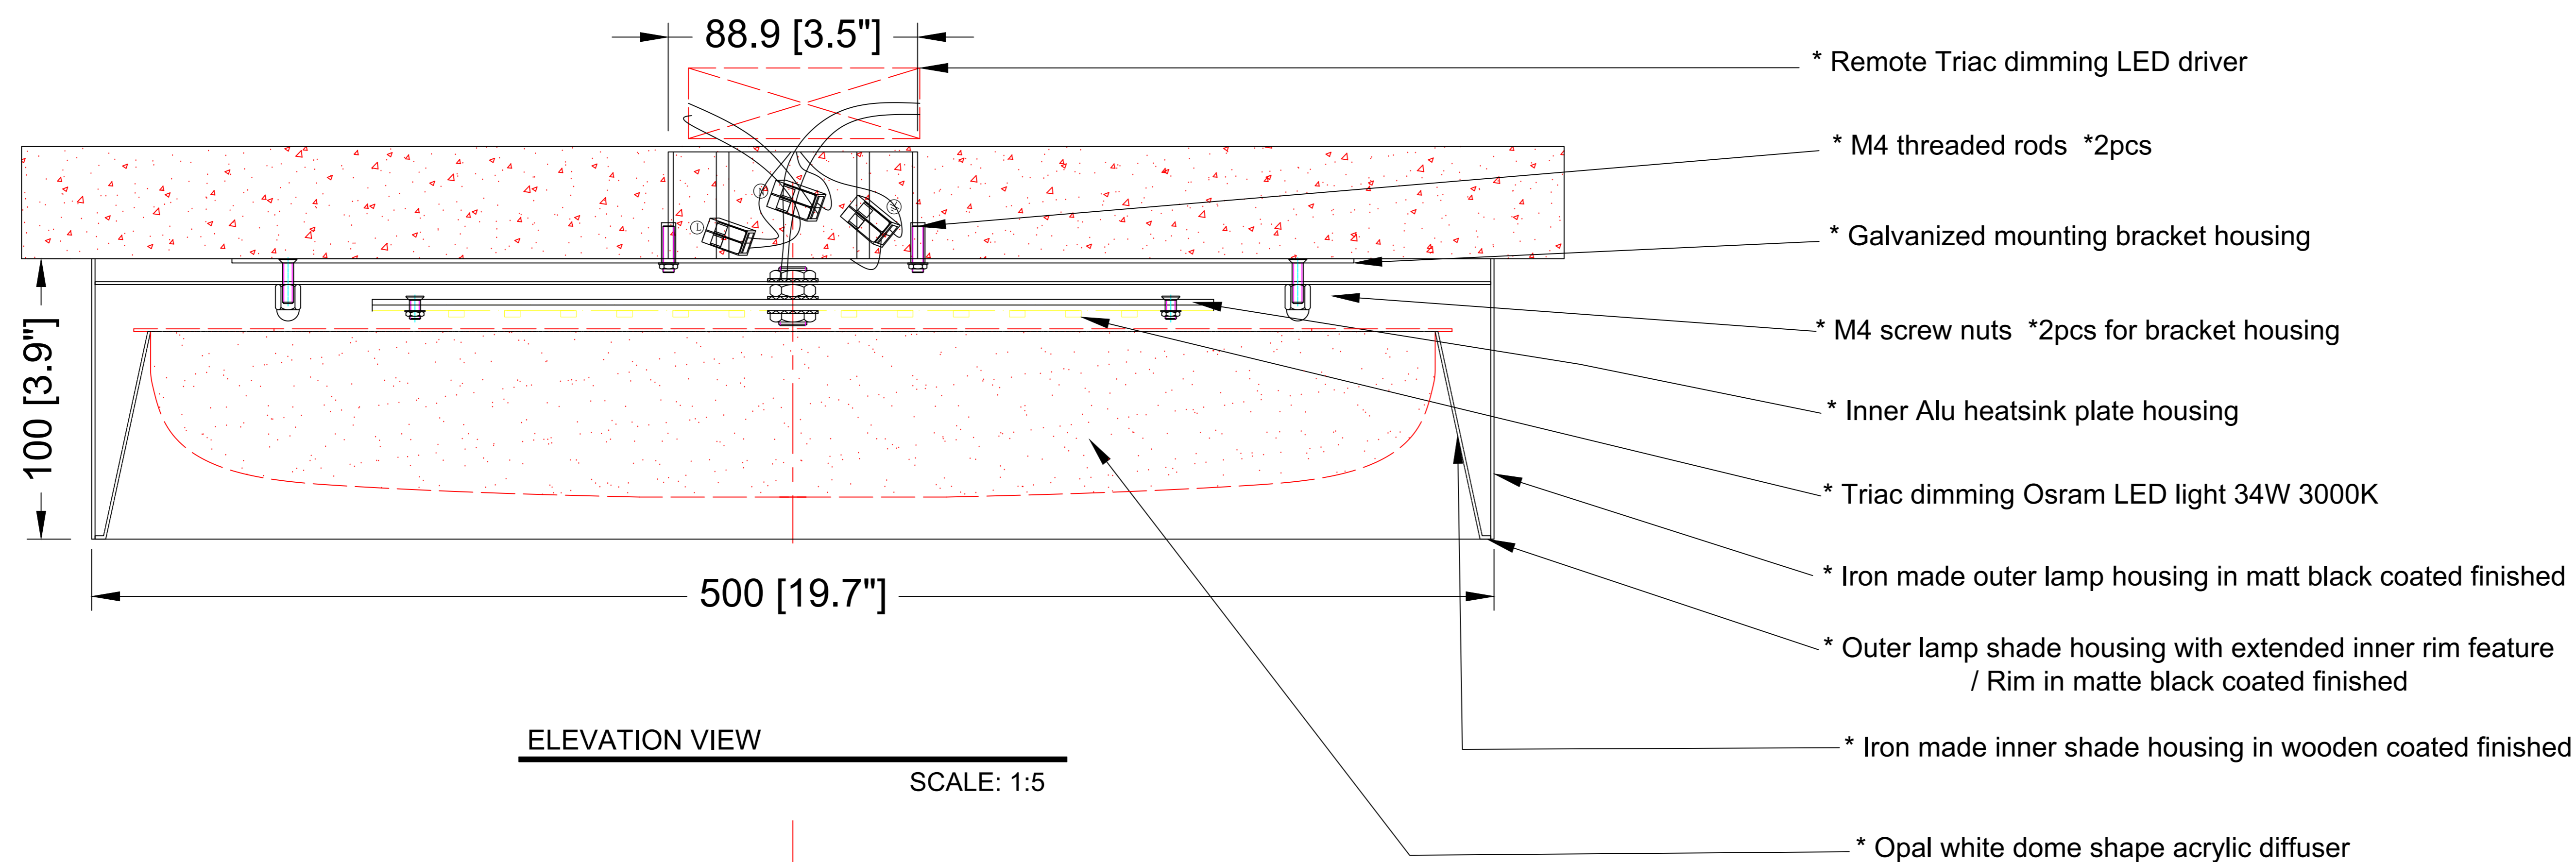

REEF LIGHTING
WHERE LIGHT TOUCHES THE SEA

PROJECT:

PO 5230

±5MM
Size tolerance
± 1/2°
Angle tolerance

Date: 26-07-2023

Revision:

Type: Ceiling mounted

Item No: 9410-L-MBK

Dwg by:

Verification by:

Scale: 1: 5

Area/Location:

Dimension:

19.7"L x 19.7"W x 3.9"H

Finish: Matte black + Wooden + White

Materials: Iron + Alu + Acrylic

Weight: 3 kgs

Light: Osram LED light 34W 3000K / Triac dimming

Qty: 5 pcs

☐ Approved

☐ Approved as noted

☐ Revise & resubmit

Date: _____

Signature: _____

Notes:

- *1: Different mounting design from original.
- *2: Different LED light & structure from original.
- *3: Different but similar inner & outer shade housings from original.
- *4: Different but similar acrylic diffuser from original.
- *5: Triac dimming function compared from original.

Reef Lighting, Inc. reserves the right to change or modify the product specifications without notification.

Ref Pic

SCALE: NTS