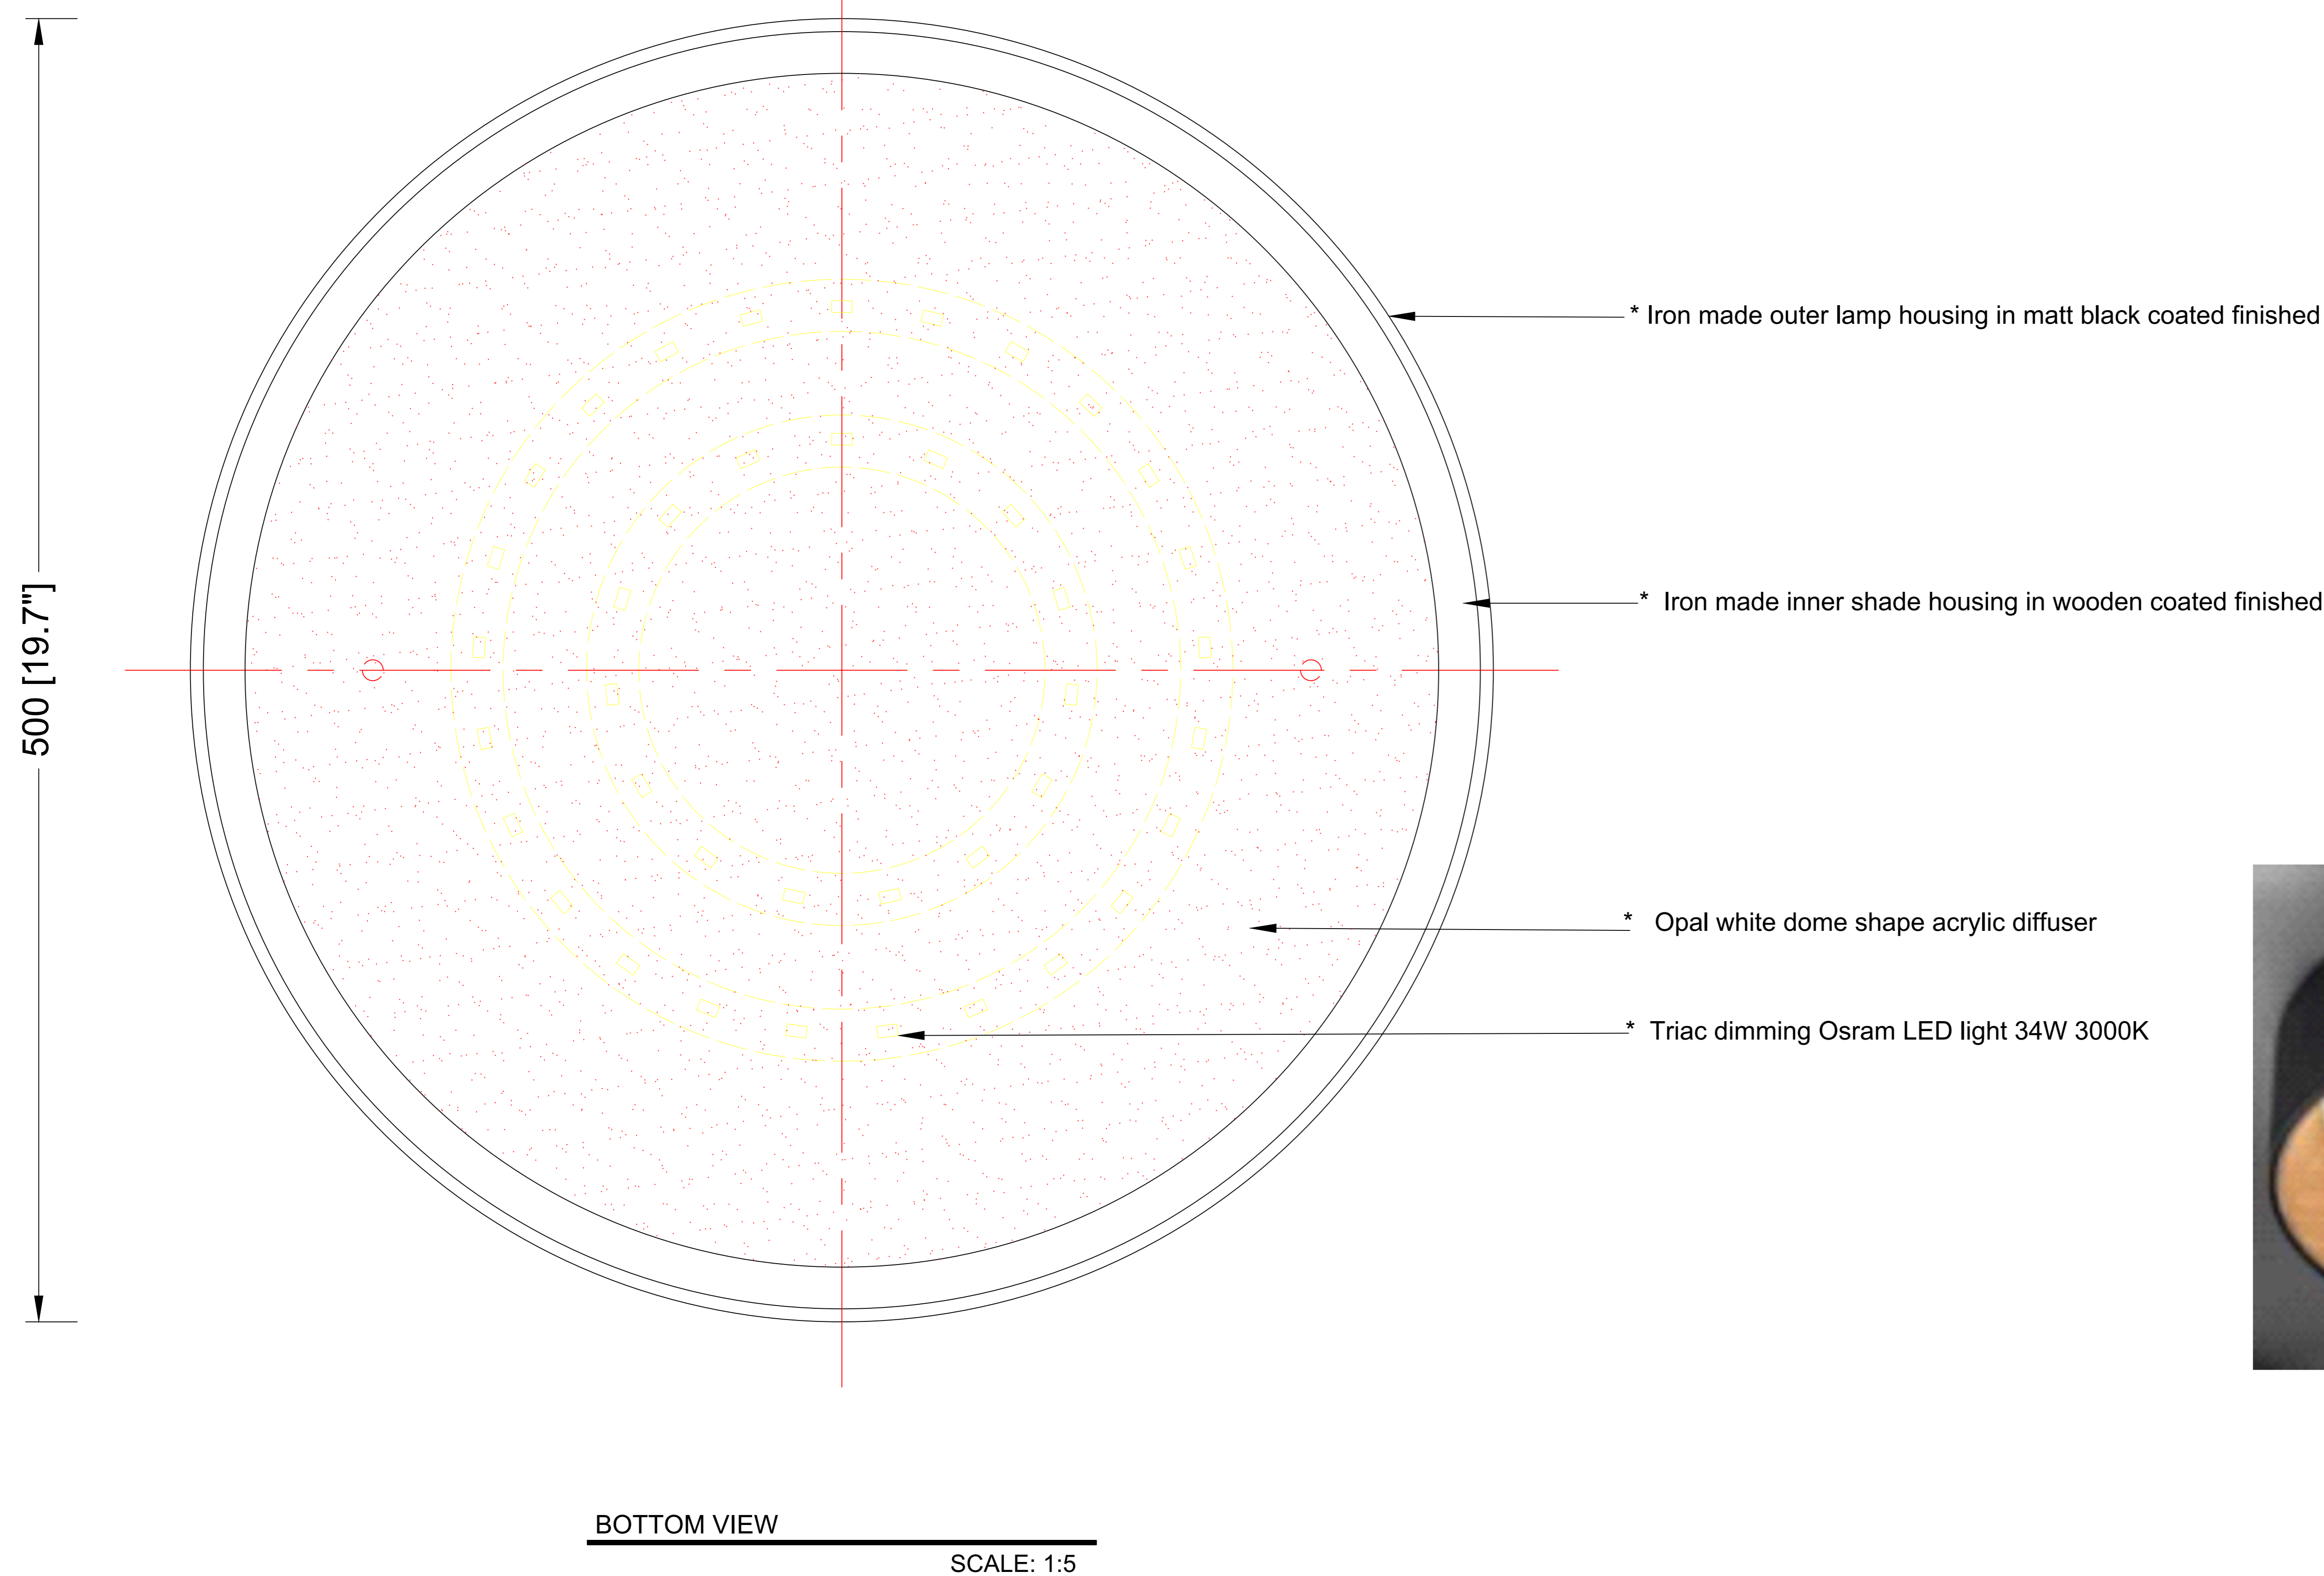

REEF LIGHTING
WHERE LIGHT TOUCHES THE SEA

PROJECT:

PO 5230

±5MM
Size tolerance
± 1/2°
Angle tolerance

Date: 26-07-2023

Revision:

Type: Ceiling mounted

Item No: 9410-L-MBK

Dwg by:

Verification by:

Scale: 1: 5

Area/Location:

Dimension:

19.7"L x 19.7"W x 3.9"H

Finish: Matte black + Wooden + White

Materials: Iron + Alu + Acrylic

Weight: 3 kgs

Light: Osram LED light 34W 3000K / Triac dimming

Qty: 5 pcs

☐ Approved

☐ Approved as noted

☐ Revise & resubmit

Date: _____

Signature: _____

Notes:

- *1: Different mounting design from original.
- *2: Different LED light & structure from original.
- *3: Different but similar inner & outer shade housings from original.
- *4: Different but similar acrylic diffuser from original.
- *5: Triac dimming function compared from original.

Reef Lighting, Inc. reserves the right to change or modify the product specifications without notification.

Ref Pic

SCALE: NTS