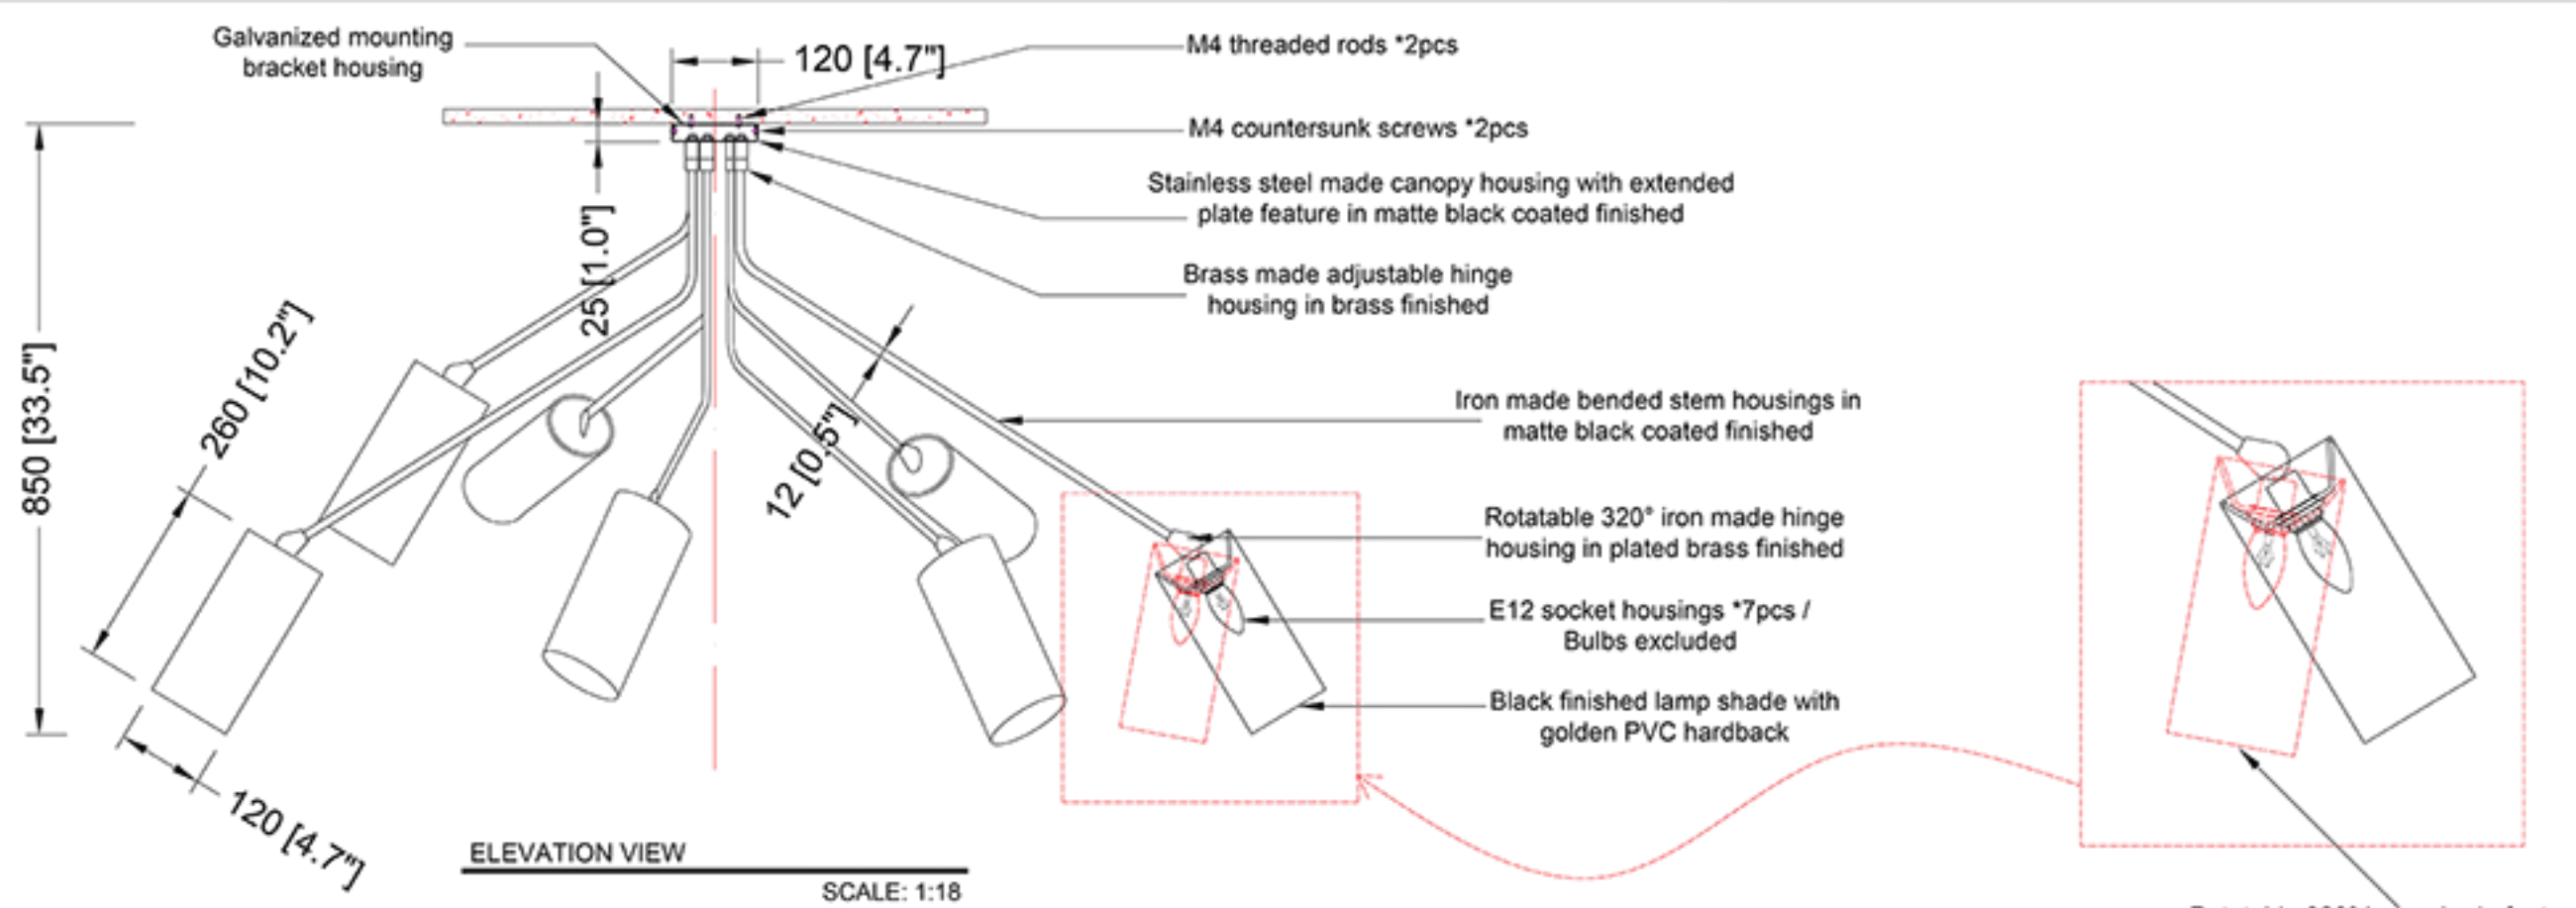

REEF LIGHTING
WHERE LIGHT TOUCHES THE SEA

PROJECT:

Reef Lighting

±5MM
Size tolerance
± 1/2"
Angle tolerance

Date: 30-06-2023

Revision:

Type: Pendant lamp

Item No: 9065

Dwg
by:

Verification by:

Scale: 1: 18

Area/Location:

Dimension:

66.9"L x 66.9"W x 33.5"H

Finish: Brass + Matte black + Golden finished

Materials: Stainless steel + Iron + Fabric

Weight: 7 kgs

Light: E12 sockets *7pcs / Bulbs excluded

Qty: 10 pcs

Approved

Approved as noted

Revise & resubmit

Date: _____

Signature: _____

Notes:

Rotatable 320° lamp shade feature

Ref Pic

SCALE: NTS

REEF LIGHTING RESERVES THE RIGHT TO CHANGE OR MODIFY THE PRODUCT SPECIFICATION WITHOUT NOTIFICATION.