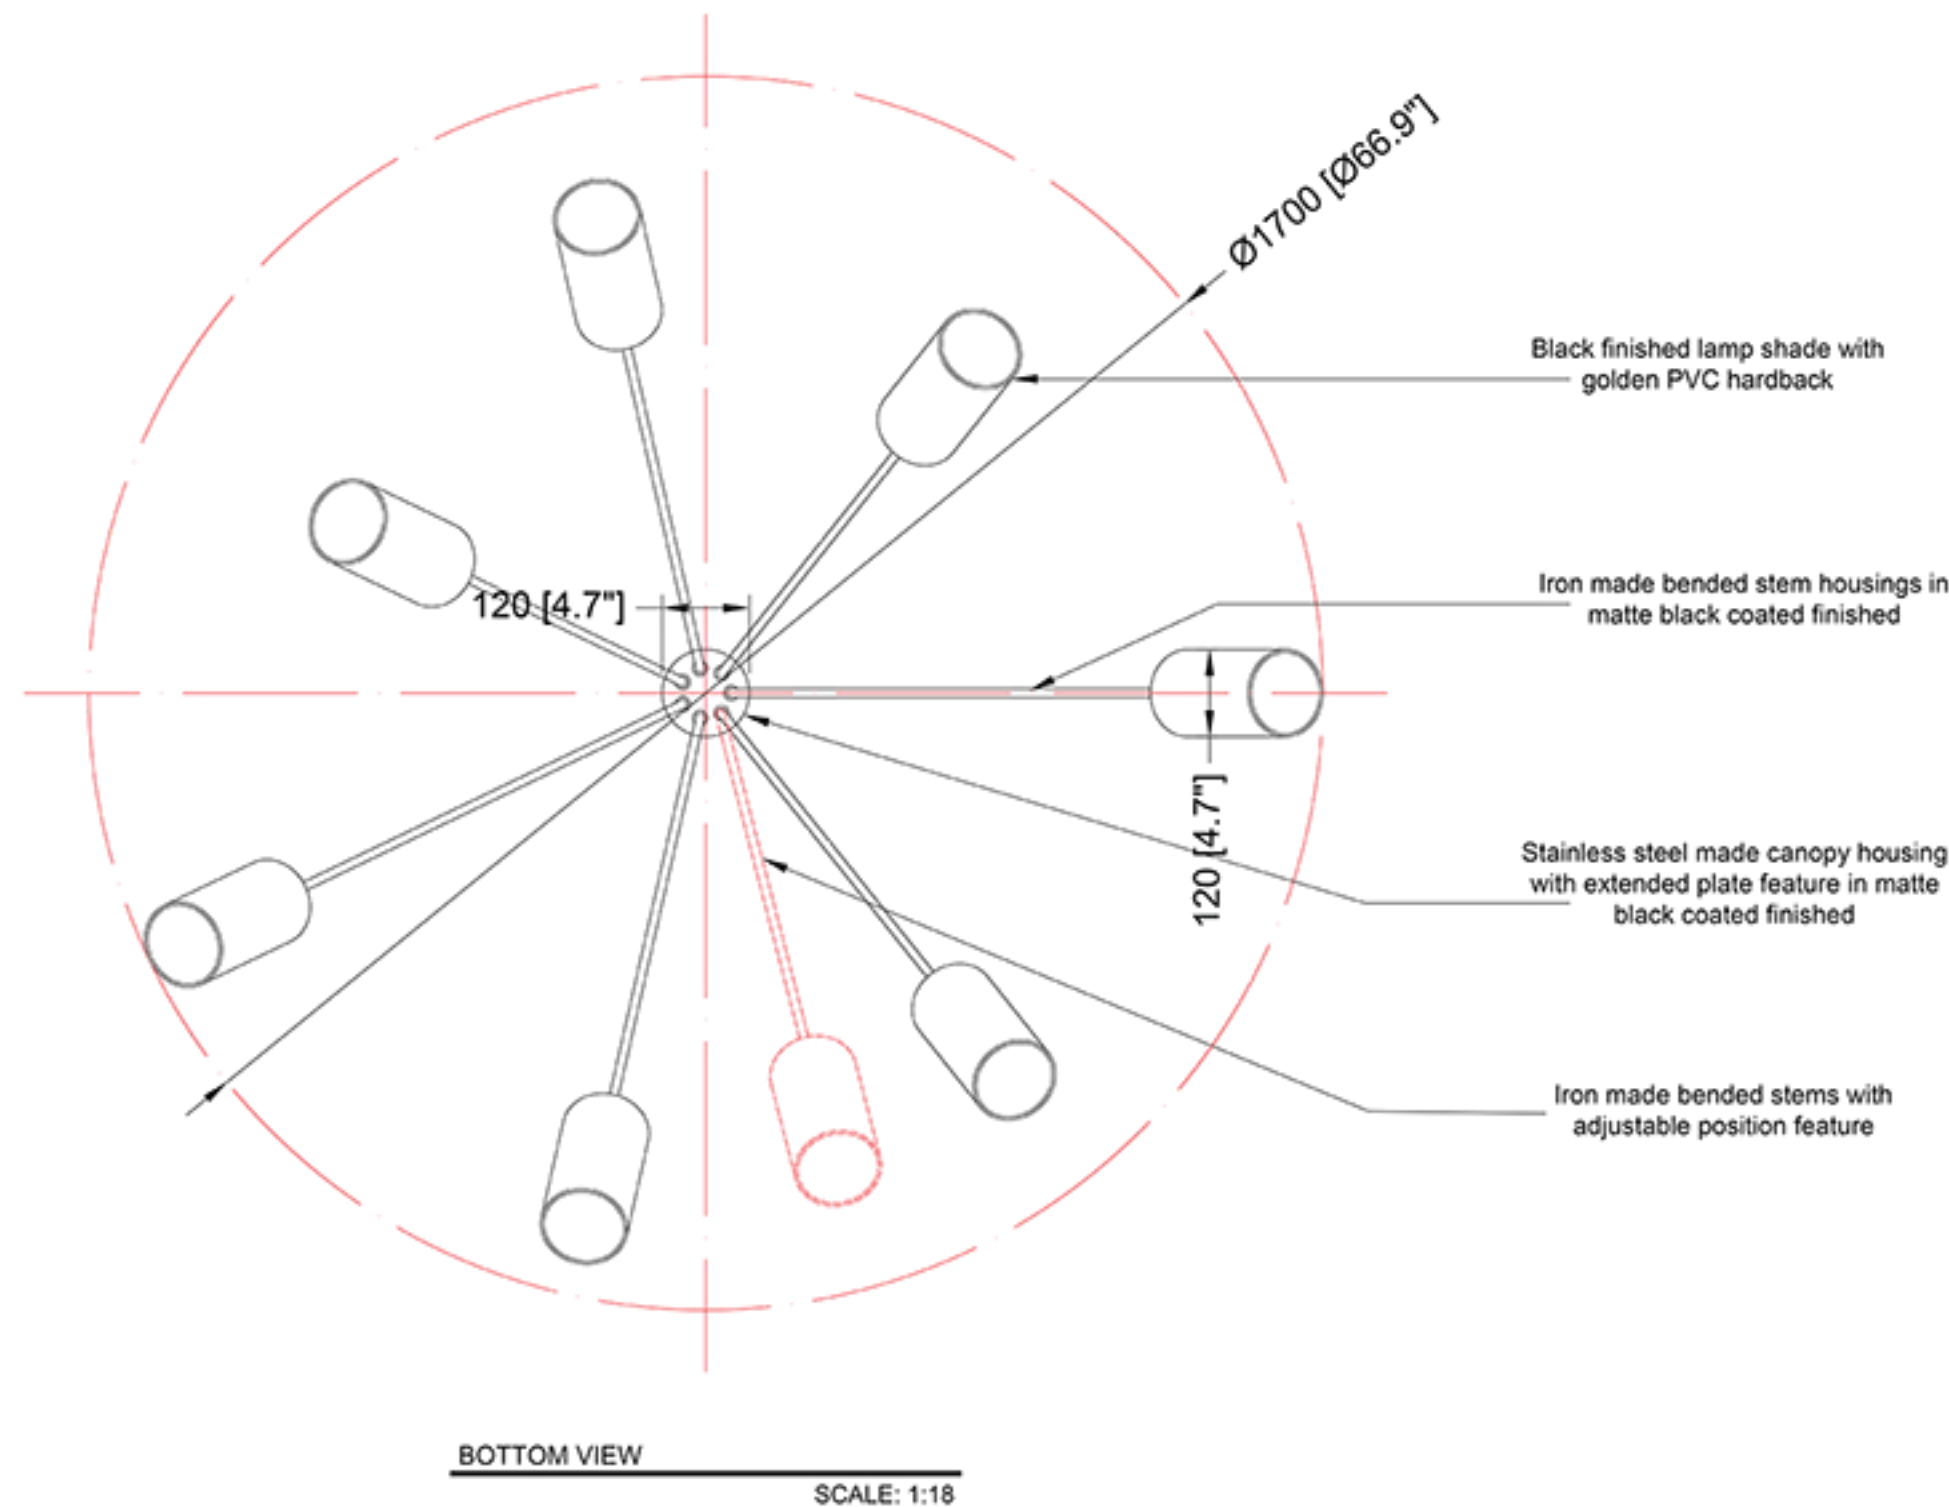

REEF LIGHTING
WHERE LIGHT TOUCHES THE SEA

PROJECT:

Reef Lighting

±5MM
Size tolerance
± 1/2"
Angle tolerance

Date: 30-06-2023

Revision:

Type: Pendant lamp

Item No: 9065

Dwg
by:

Verification by:

Scale: 1: 18

Area/Location:

Dimension:

66.9"L x 66.9"W x 33.5"H

Finish: Brass + Matte black + Golden finished

Materials: Stainless steel + Iron + Fabric

Weight: 7 kgs

Light: E12 sockets *7pcs / Bulbs excluded

Qty: 10 pcs

Approved

Approved as noted

Revise & resubmit

Date: _____

Signature: _____

Notes:

Rotatable 320° lamp shade feature

Ref Pic

SCALE: NTS

REEF LIGHTING RESERVES THE RIGHT TO CHANGE OR MODIFY THE PRODUCT SPECIFICATION WITHOUT NOTIFICATION.