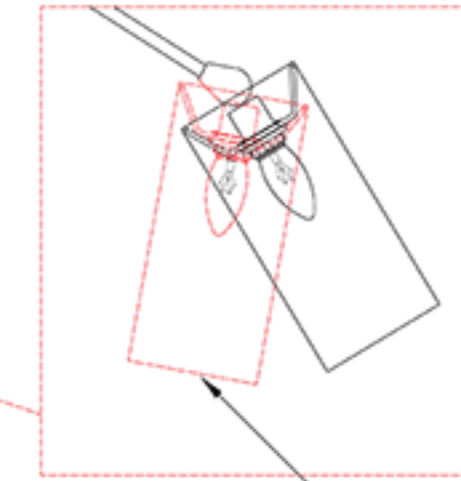

REEF LIGHTING
WHERE LIGHT TOUCHES THE SEA

PROJECT:

Reef Lighting

±5MM
Size tolerance
± 1/2"
Angle tolerance

Date: 30-06-2023

Revision:

Type: Pendant lamp

Item No: 9065

Dwg
by:

Verification by:

Scale: 1: 18

Area/Location:

Dimension:

66.9"L x 66.9"W x 33.5"H

Finish: Brass + Matte black + Golden finished

Materials: Stainless steel + Iron + Fabric

Weight: 7 kgs

Light: E12 sockets *7pcs / Bulbs excluded

Qty: 10 pcs

Approved

Approved as noted

Revise & resubmit

Date: _____

Signature: _____

Notes:

Rotatable 320° lamp shade feature

Ref Pic

SCALE: NTS

REEF LIGHTING RESERVES THE RIGHT TO CHANGE OR MODIFY THE PRODUCT SPECIFICATION WITHOUT NOTIFICATION.