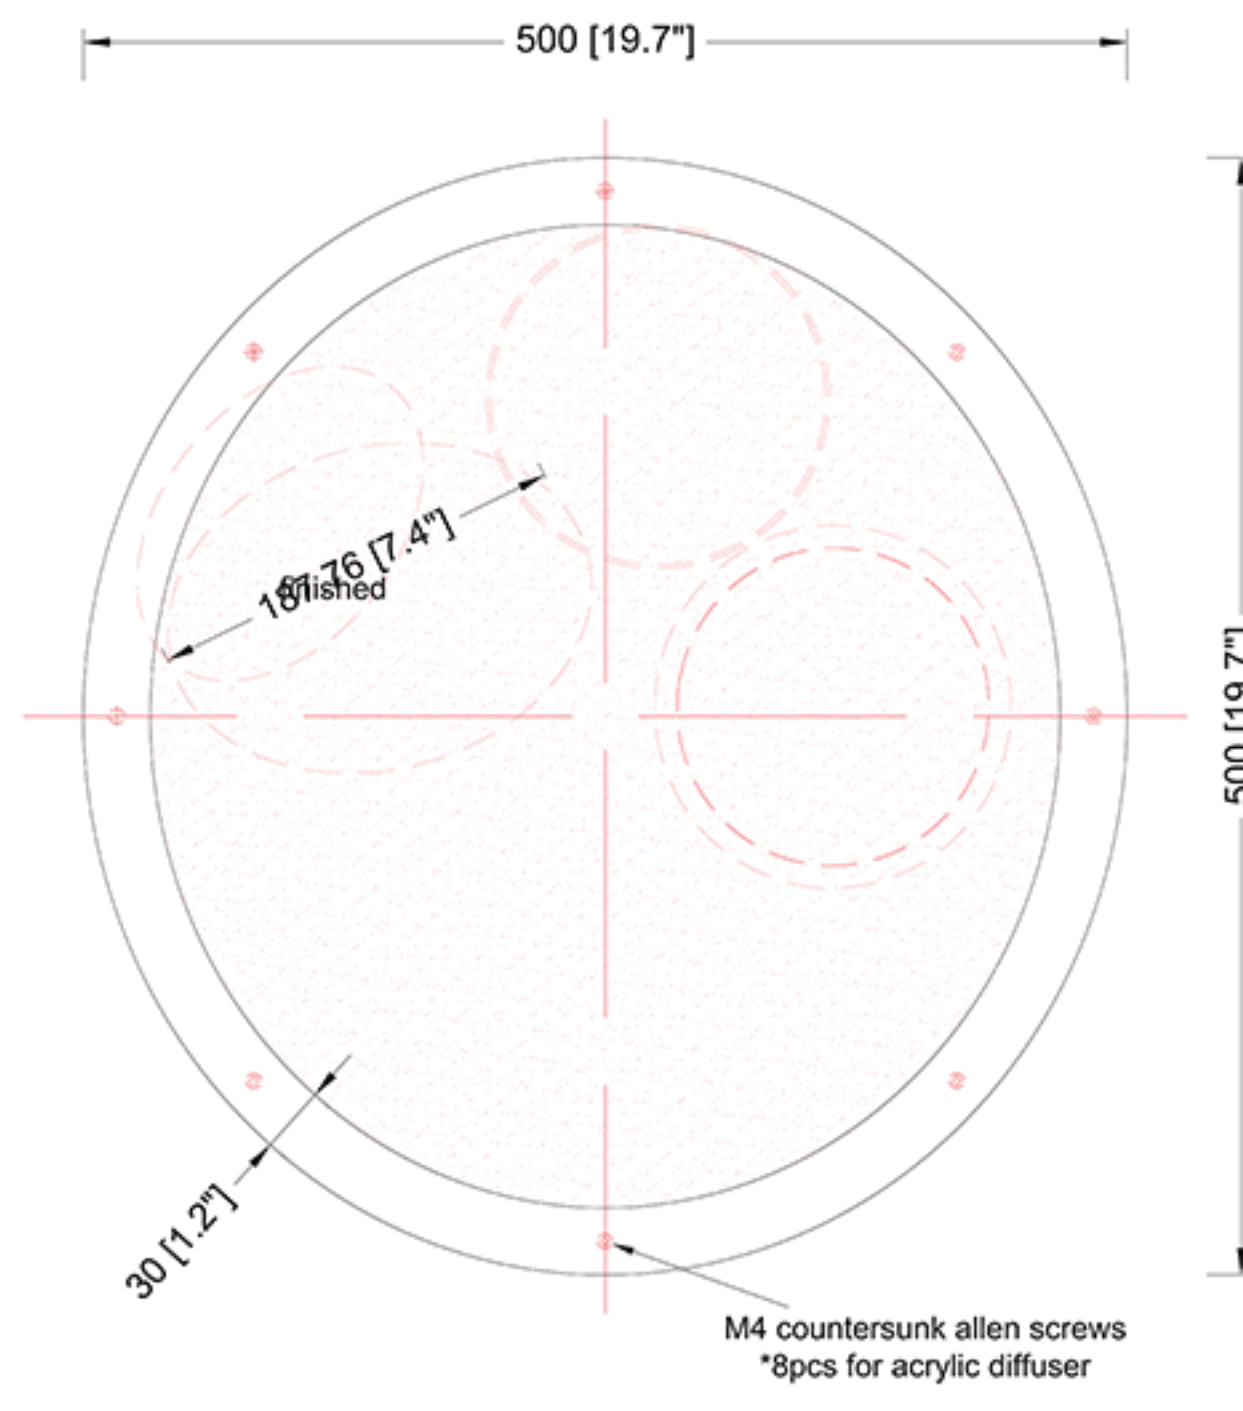

REEF LIGHTING
WHERE LIGHT TOUCHES THE SEA

PROJECT:

Reef Lighting

±5MM
Size tolerance
± 1/2°
Angle tolerance

Date: 30-06-2023

Revision:

Type: Pendant lamp

Item No: 9642

Dwg by:

Verification by:

Scale: 1: 6

Area/Location:

Dimension:

19.7"L x 19.7"W x 120" OAH

Finish: Matte black + White finished

Materials: Stainless steel + Alu + Acrylic

Weight: 5 kgs

Light: Osram LED 15W 3000K / Triac dimming

Qty: 8 pcs

☐ Approved

☐ Approved as noted

☐ Revise & resubmit

Date: _____

Signature: _____

Notes:

REEF LIGHTING RESERVES THE RIGHT TO CHANGE OR MODIFY THE PRODUCT SPECIFICATION WITHOUT NOTIFICATION.

Ref Pic
SCALE: NTS