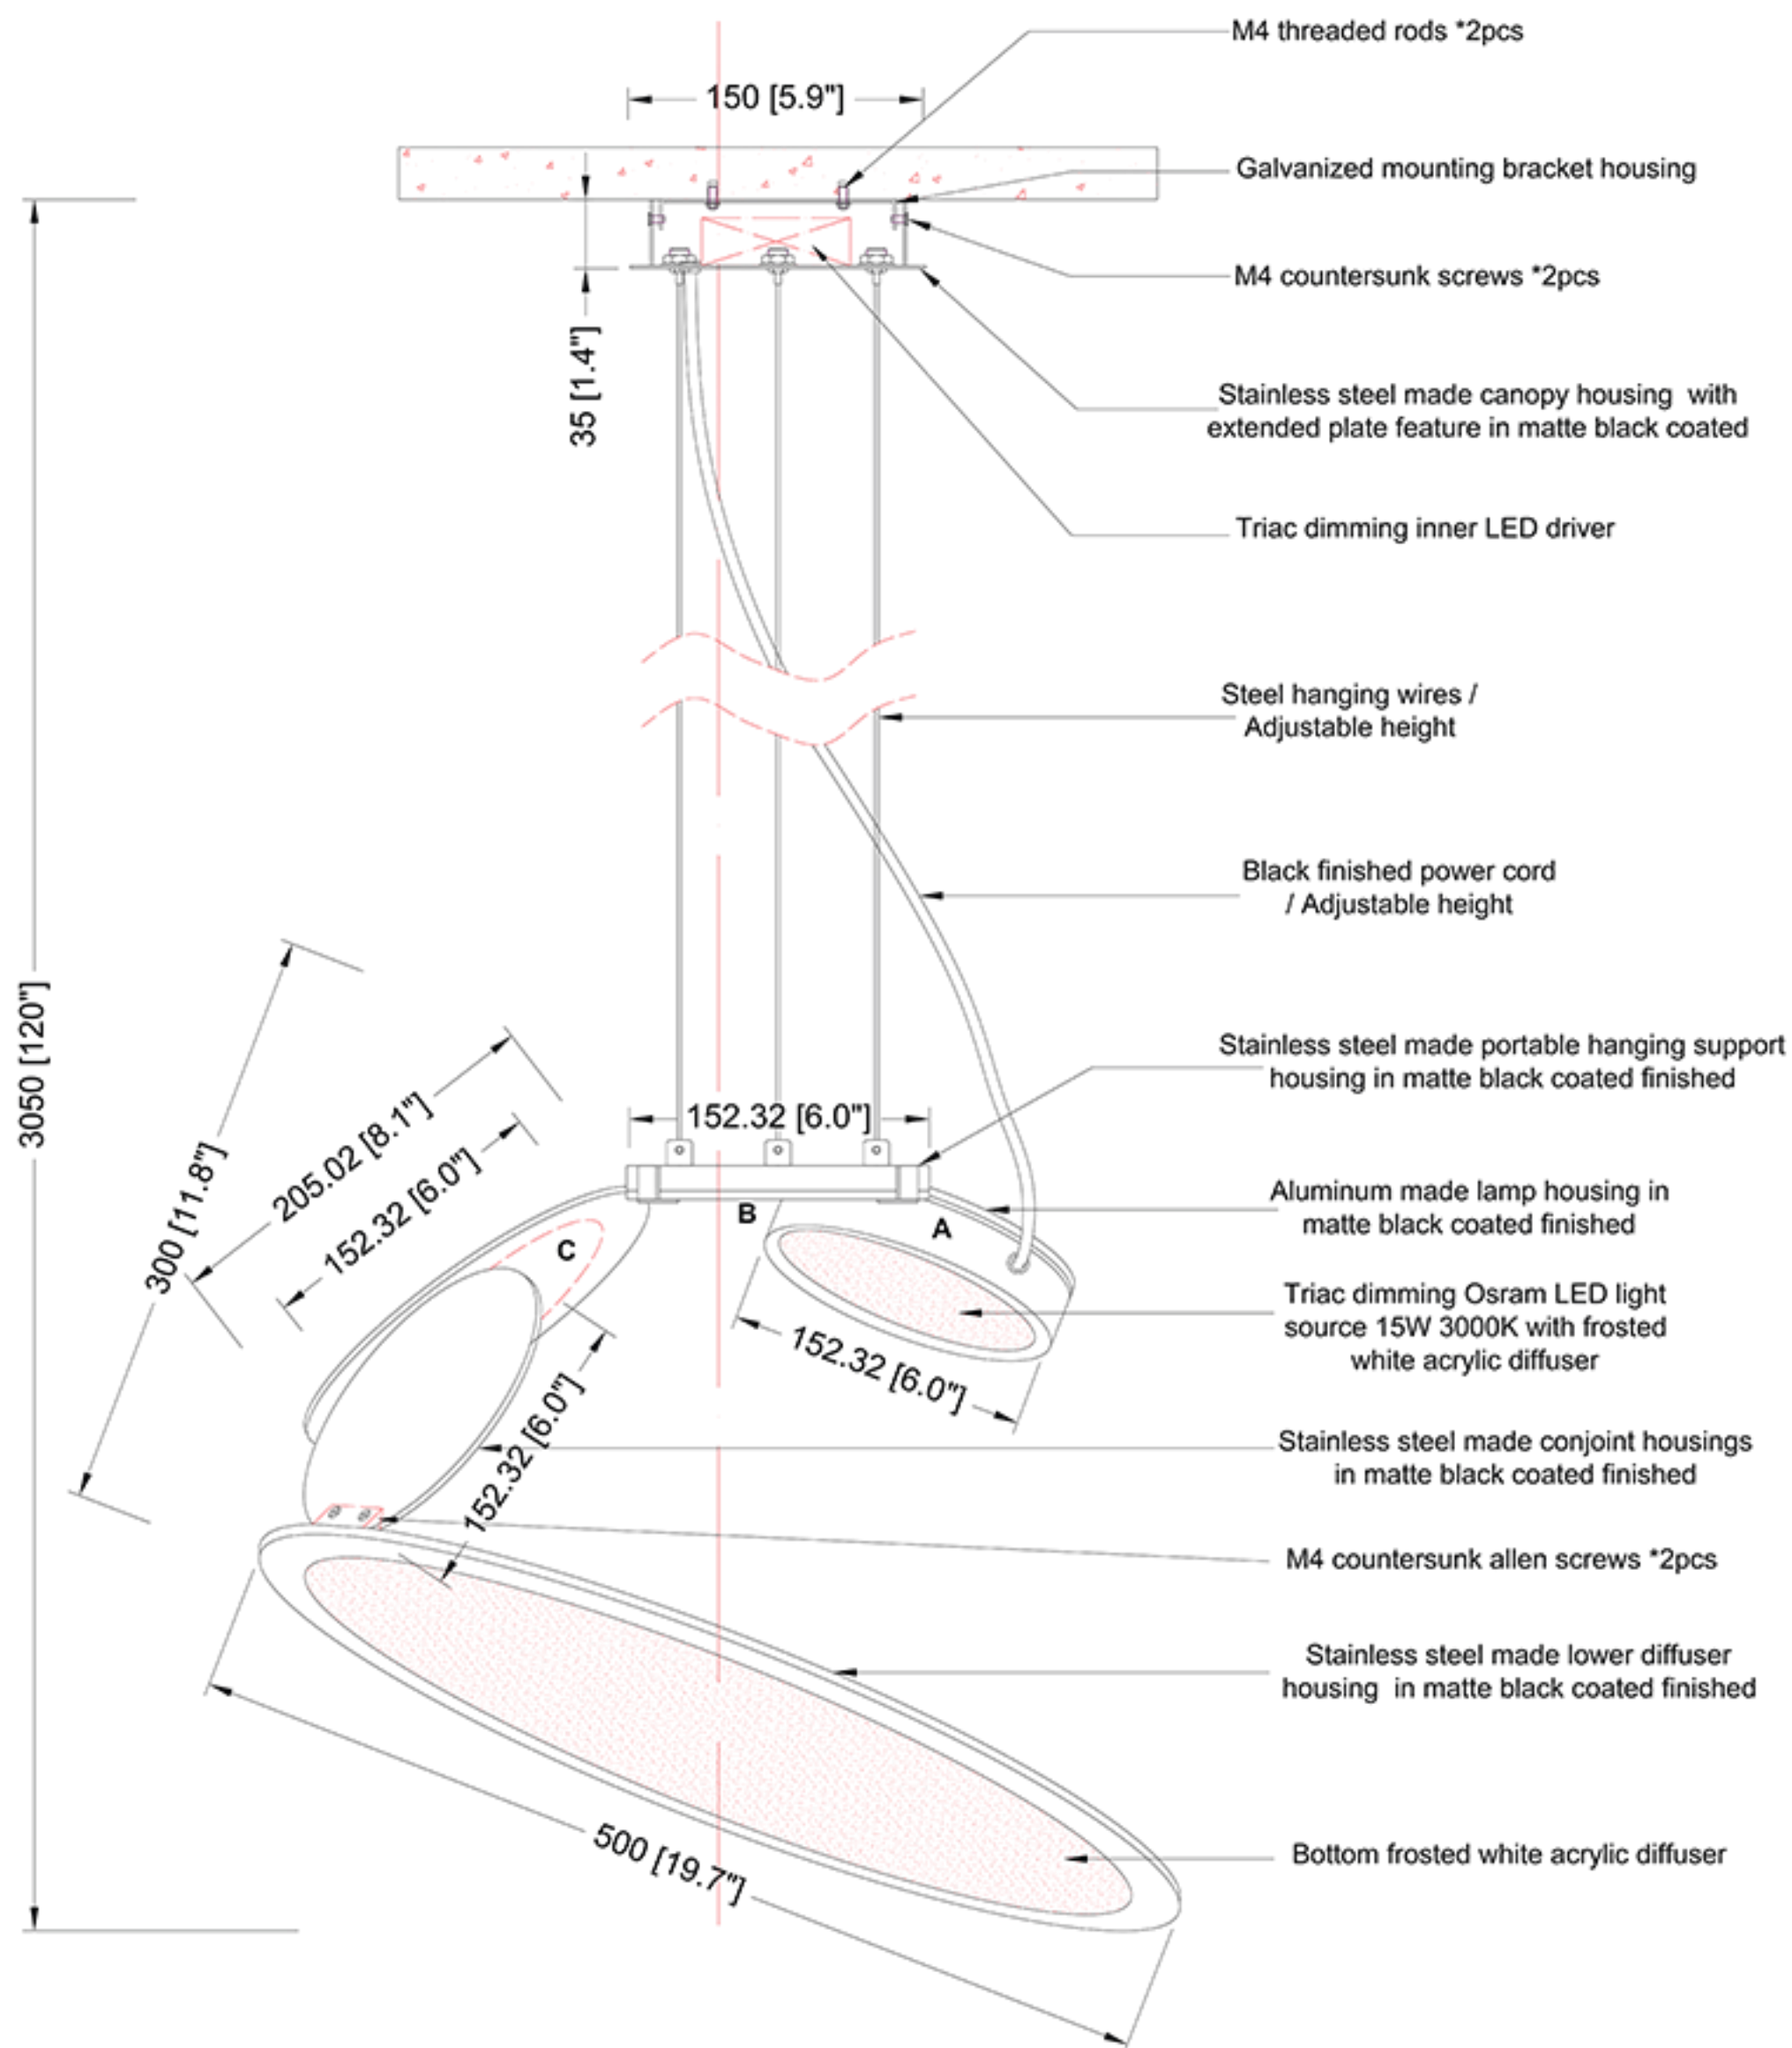

REEF LIGHTING
WHERE LIGHT TOUCHES THE SEA

PROJECT:

Reef Lighting

±5MM
Size tolerance
± 1/2°
Angle tolerance

Date: 30-06-2023

Revision:

Type: Pendant lamp

Item No: 9642

Dwg by:

Verification by:

Scale: 1: 6

Area/Location:

Dimension:

19.7"L x 19.7"W x 120" OAH

Finish: Matte black + White finished

Materials: Stainless steel + Alu + Acrylic

Weight: 5 kgs

Light: Osram LED 15W 3000K / Triac dimming

Qty: 8 pcs

Approved

Approved as noted

Revise & resubmit

Date: _____

Signature: _____

Notes:

REEF LIGHTING RESERVES THE RIGHT TO CHANGE OR MODIFY THE PRODUCT SPECIFICATION WITHOUT NOTIFICATION.

Ref Pic
SCALE: NTS