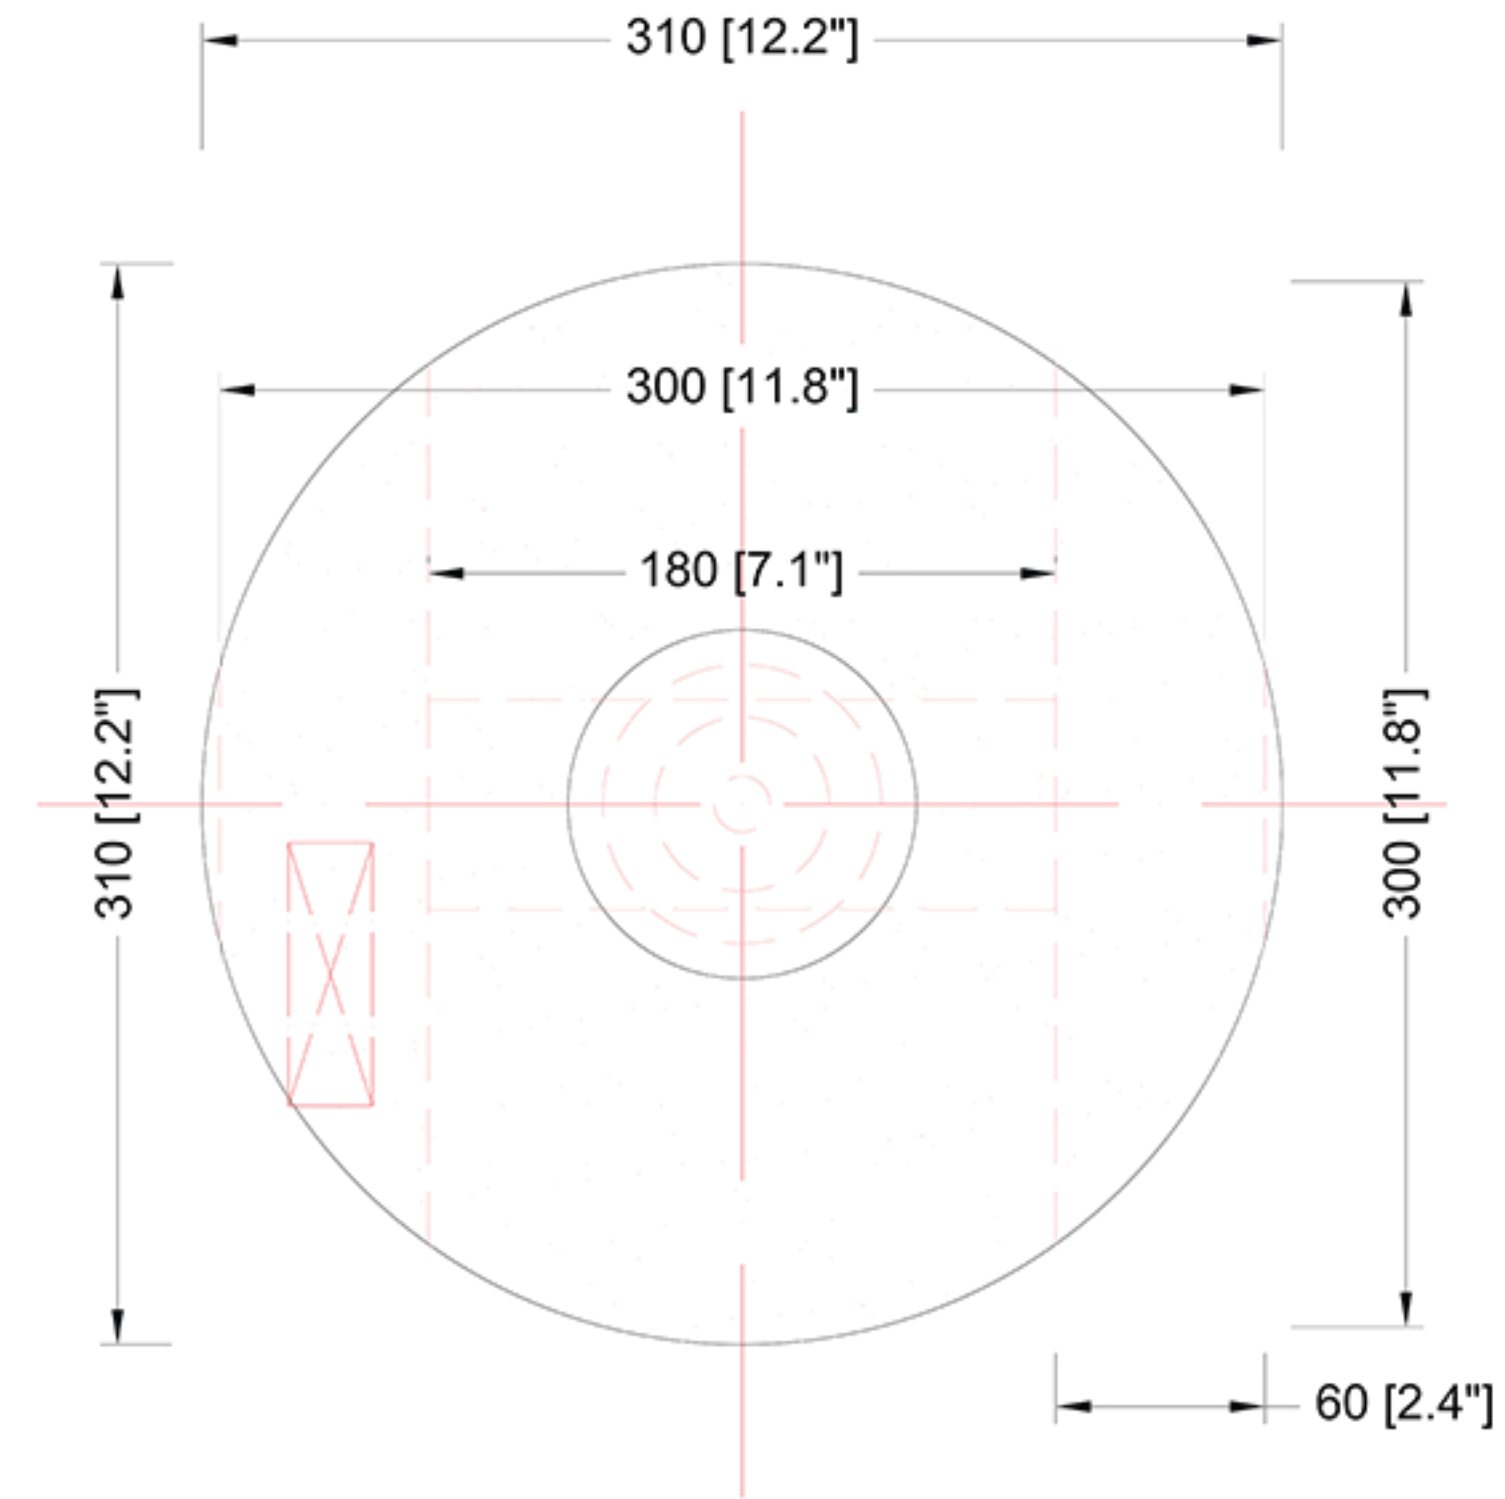

# Reef Lighting

±5MM  
Size tolerance  
± 1/2°  
Angle tolerance

Date: 30-06-2023

Revision:

Type: Table lamp

Item No: 9417

Dwg by:

Verification by:

Scale: 1: 5

Area/Location:

Dimension:  
12.2"L x 12.2"W x 19.1"H

Finish: Matte black + White + Clear glass finished

Materials: Stainless steel + Alu + Acrylic + Glass

Weight: 3.5 kgs

Light: Osram LED 10W 3000K / Triac dimming

ELEVATION VIEW

SCALE: 1:5

TOP VIEW

SCALE: 1:5

Ref Pic

SCALE: NTS