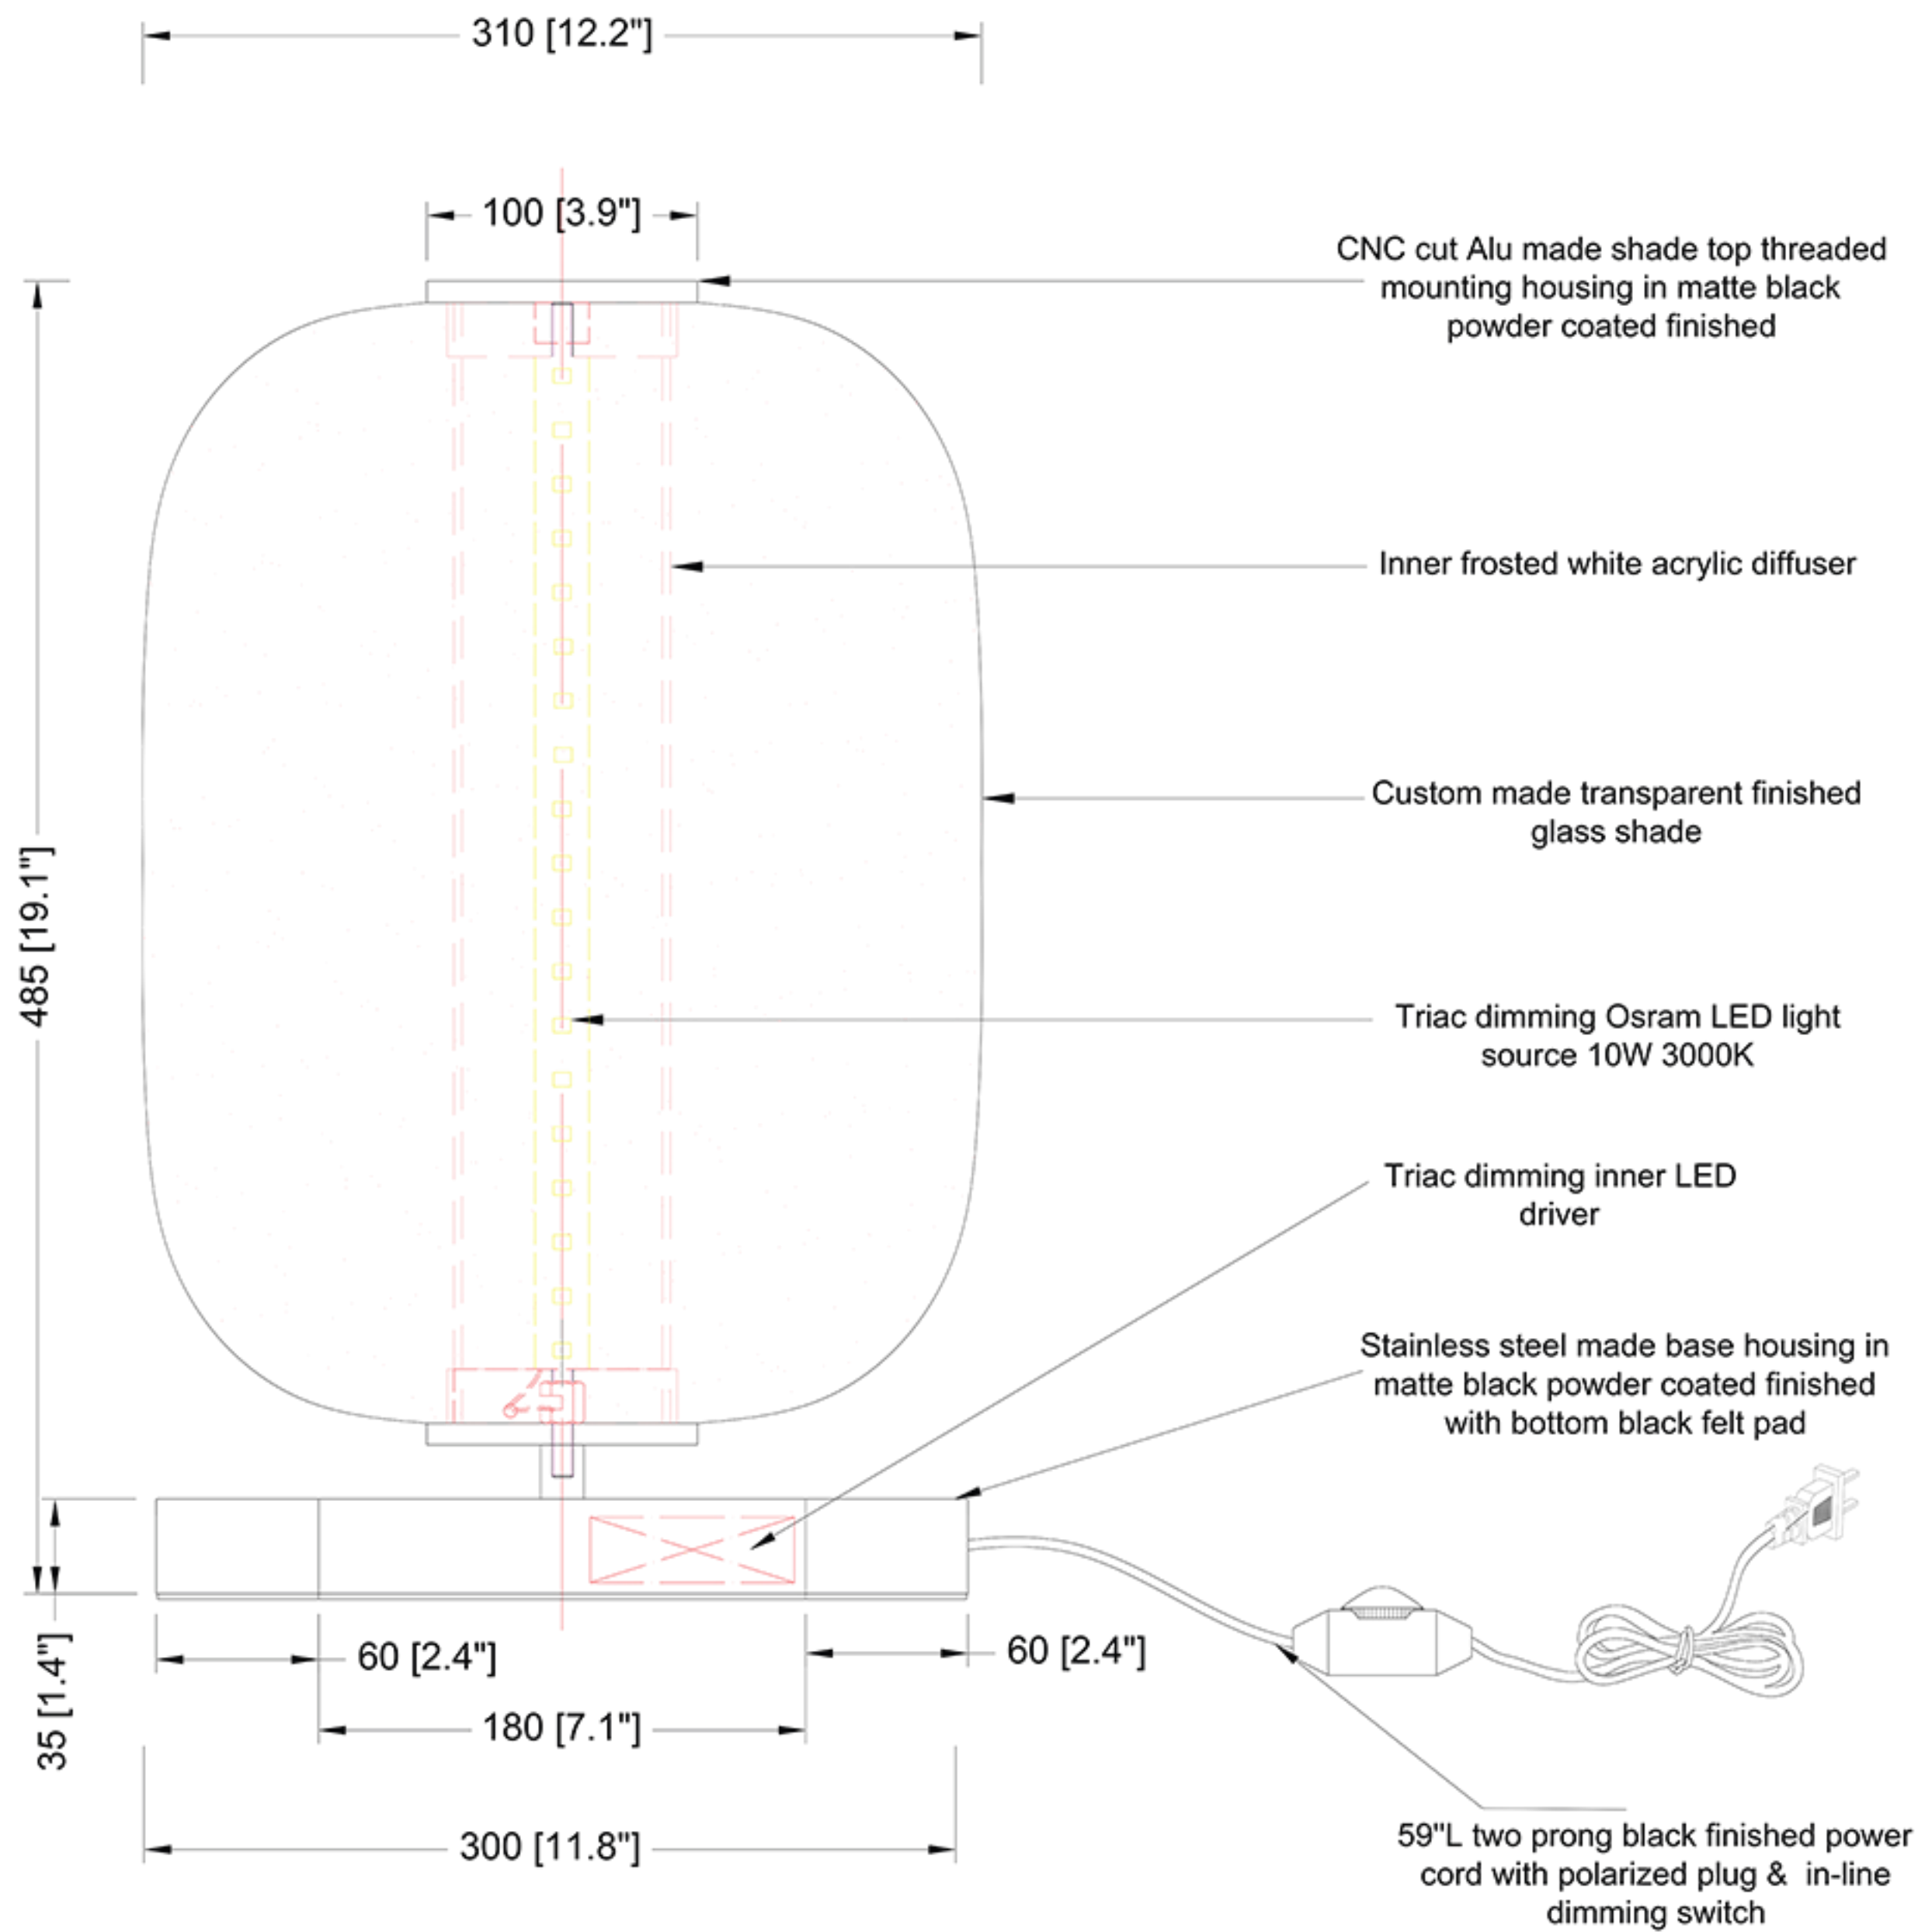

# Reef Lighting

±5MM  
Size tolerance  
± 1/2°  
Angle tolerance

Date: 30-06-2023

Revision:

Type: Table lamp

Item No: 9417

Dwg by:

Verification by:

Scale: 1: 5

Area/Location:

Dimension:  
12.2"L x 12.2"W x 19.1"H

Finish: Matte black + White + Clear glass finished

Materials: Stainless steel + Alu + Acrylic + Glass

Weight: 3.5 kgs

Light: Osram LED 10W 3000K / Triac dimming

ELEVATION VIEW

SCALE: 1:5

TOP VIEW

SCALE: 1:5

Ref Pic

SCALE: NTS