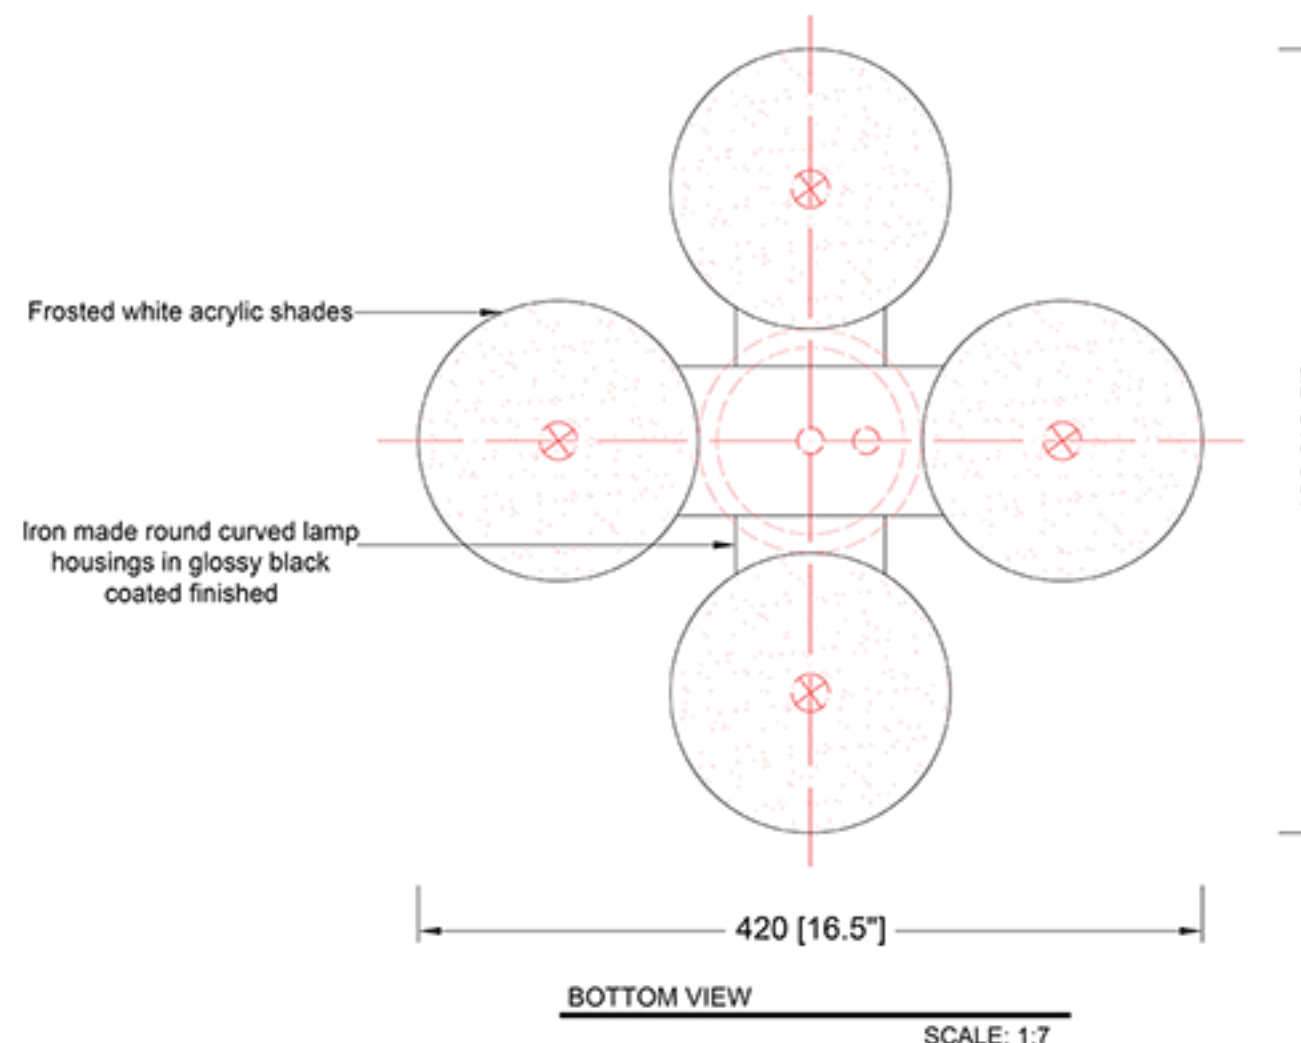

REEF LIGHTING
WHERE LIGHT TOUCHES THE SEA

PROJECT:

Reef Lighting

±5MM
Size tolerance
± 1/2°
Angle tolerance

Date: 30-06-2023

Revision:

Type: Pendant lamp

Item No: 9006-GBK

Dwg by:

Verification by:

Scale: 1: 7

Area/Location:

Dimension:

16.5"L x 16.5"W x 15"H / 120"OAH

Finish: Glossy black + White finished

Materials: Stainless steel + Iron + Acrylic + Alu

Weight: 4 kgs

Light: G9 sockets *6pcs / Bulbs excluded

Qty: 3 pcs

☐ Approved

☐ Approved as noted

☐ Revise & resubmit

Date: _____

Signature: _____

Notes:

Ref Pic

SCALE: NTS

REEF LIGHTING RESERVES THE RIGHT TO CHANGE OR MODIFY THE PRODUCT SPECIFICATION WITHOUT NOTIFICATION.