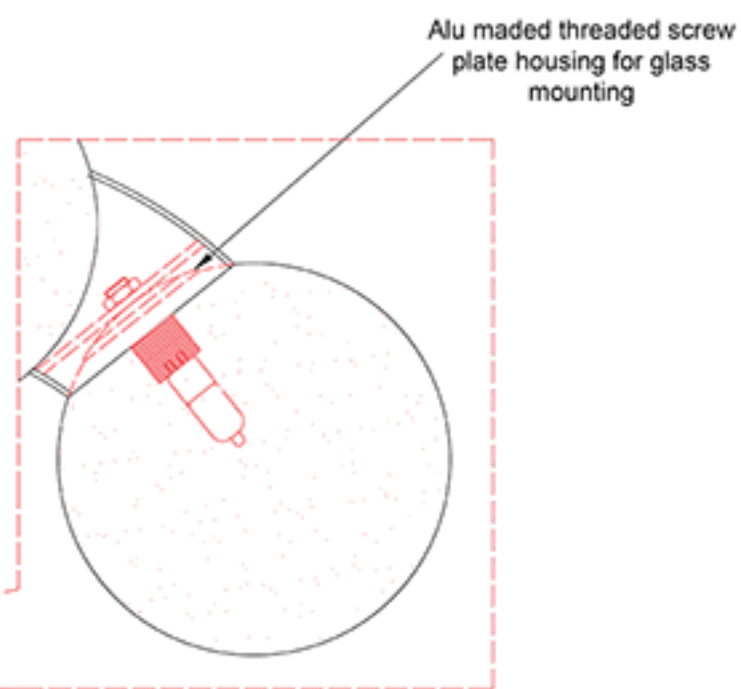

REEF LIGHTING
WHERE LIGHT TOUCHES THE SEA

PROJECT:

Reef Lighting

±5MM
Size tolerance
± 1/2°
Angle tolerance

Date: 30-06-2023

Revision:

Type: Pendant lamp

Item No: 9006-GBK

Dwg by:

Verification by:

Scale: 1: 7

Area/Location:

Dimension:

16.5"L x 16.5"W x 15"H / 120"OAH

Finish: Glossy black + White finished

Materials: Stainless steel + Iron + Acrylic + Alu

Weight: 4 kgs

Light: G9 sockets *6pcs / Bulbs excluded

Qty: 3 pcs

☐ Approved

☐ Approved as noted

☐ Revise & resubmit

Date: _____

Signature: _____

Notes:

Ref Pic

SCALE: NTS

REEF LIGHTING RESERVES THE RIGHT TO CHANGE OR MODIFY THE PRODUCT SPECIFICATION WITHOUT NOTIFICATION.