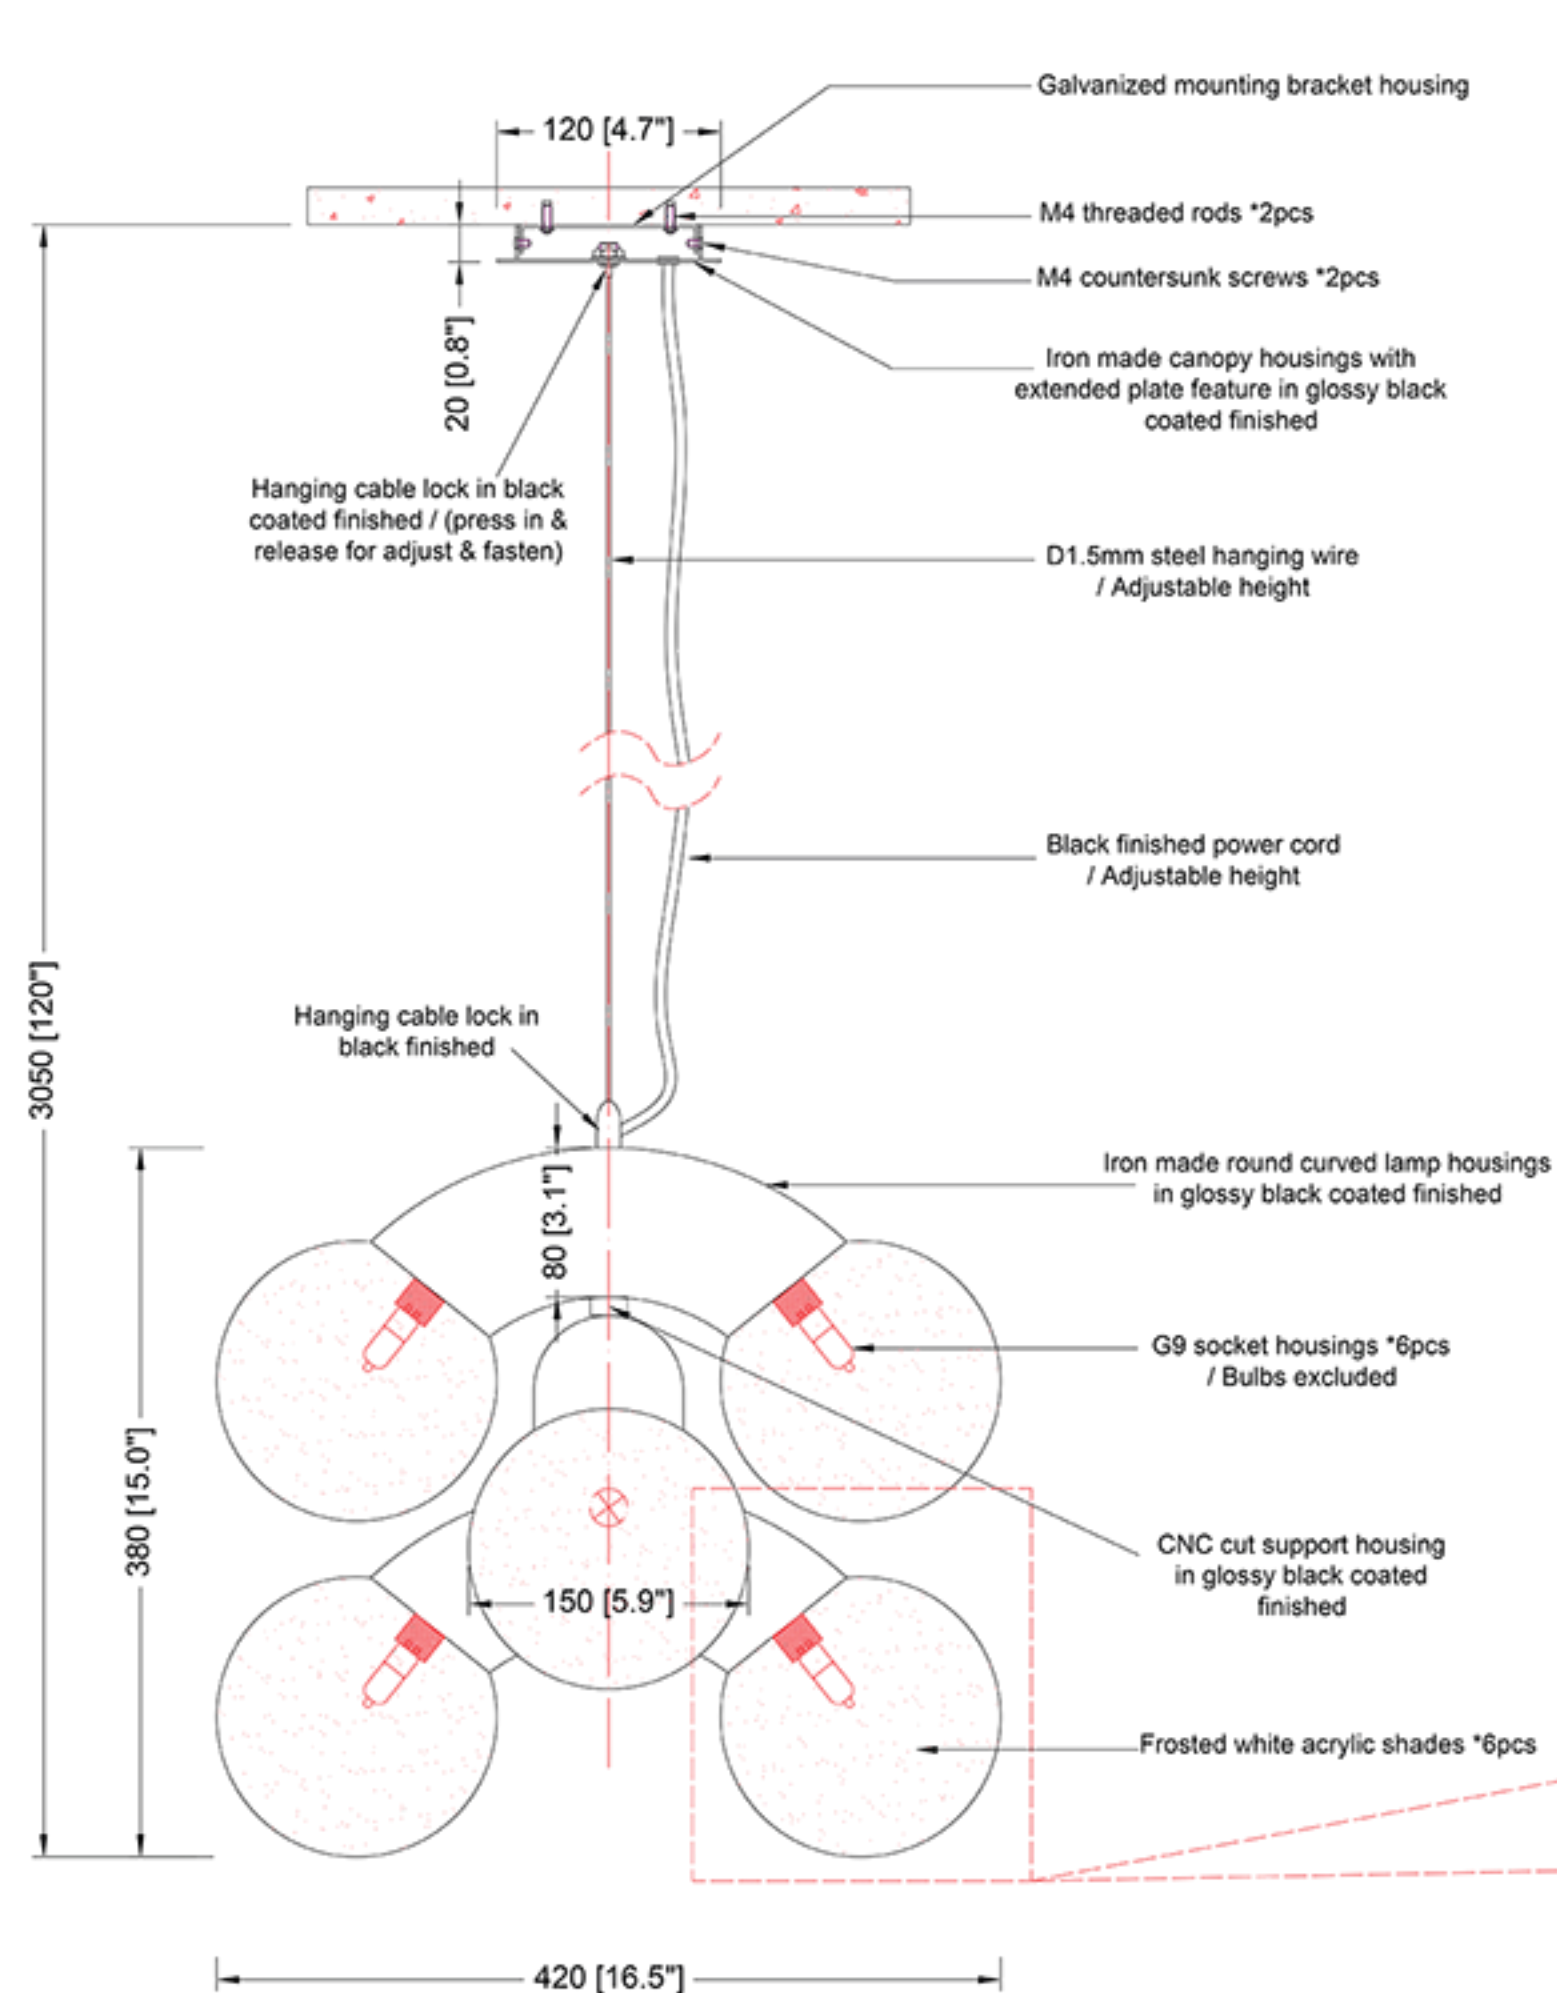

REEF LIGHTING
WHERE LIGHT TOUCHES THE SEA

PROJECT:

Reef Lighting

±5MM
Size tolerance
± 1/2°
Angle tolerance

Date: 30-06-2023

Revision:

Type: Pendant lamp

Item No: 9006-GBK

Dwg by:

Verification by:

Scale: 1: 7

Area/Location:

Dimension:

16.5"L x 16.5"W x 15"H / 120"OAH

Finish: Glossy black + White finished

Materials: Stainless steel + Iron + Acrylic + Alu

Weight: 4 kgs

Light: G9 sockets *6pcs / Bulbs excluded

Qty: 3 pcs

☐ Approved

☐ Approved as noted

☐ Revise & resubmit

Date: _____

Signature: _____

Notes:

Ref Pic

SCALE: NTS

REEF LIGHTING RESERVES THE RIGHT TO CHANGE OR MODIFY THE PRODUCT SPECIFICATION WITHOUT NOTIFICATION.