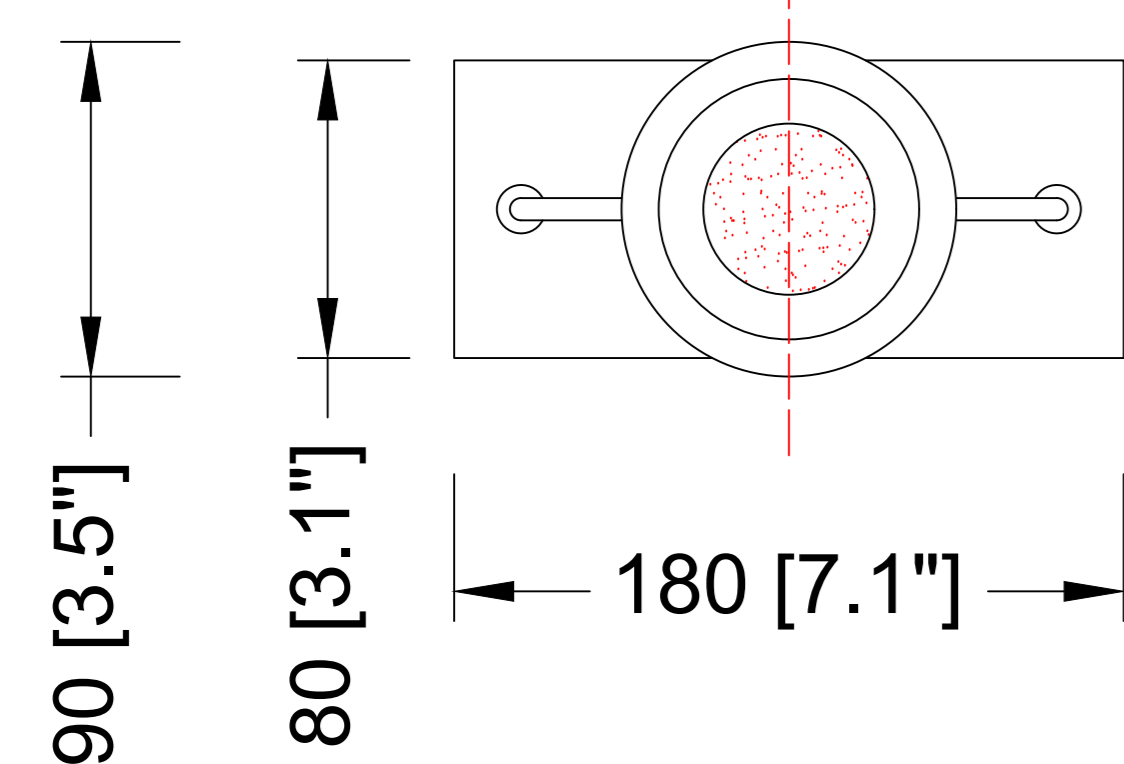

REEF LIGHTING
WHERE LIGHT TOUCHES THE SEA

PROJECT:

PO 5230

±5MM
Size tolerance
± 1/2°
Angle tolerance

Date: 26-07-2023

Revision:

Type: Pendant lamp

Item No: 9890-1

Dwg by:

Verification by:

Scale: 1:8

Area/Location:

Dimension:
7.1"L x 3.5"W x 120"OAH

Finish: Matte black + White

Materials: Iron + Alu + Acrylic

Weight: 2 kgs

ELEVATION VIEW

SCALE: 1:8

BOTTOM VIEW

SCALE: 1:8

- * CNC cut Alu inner heatsink
- * LED 3W lighting 3000K / None dimming
- * Threaded Alu ring with bottom white finished acrylic diffuser

SIDE VIEW

SCALE: 1:8