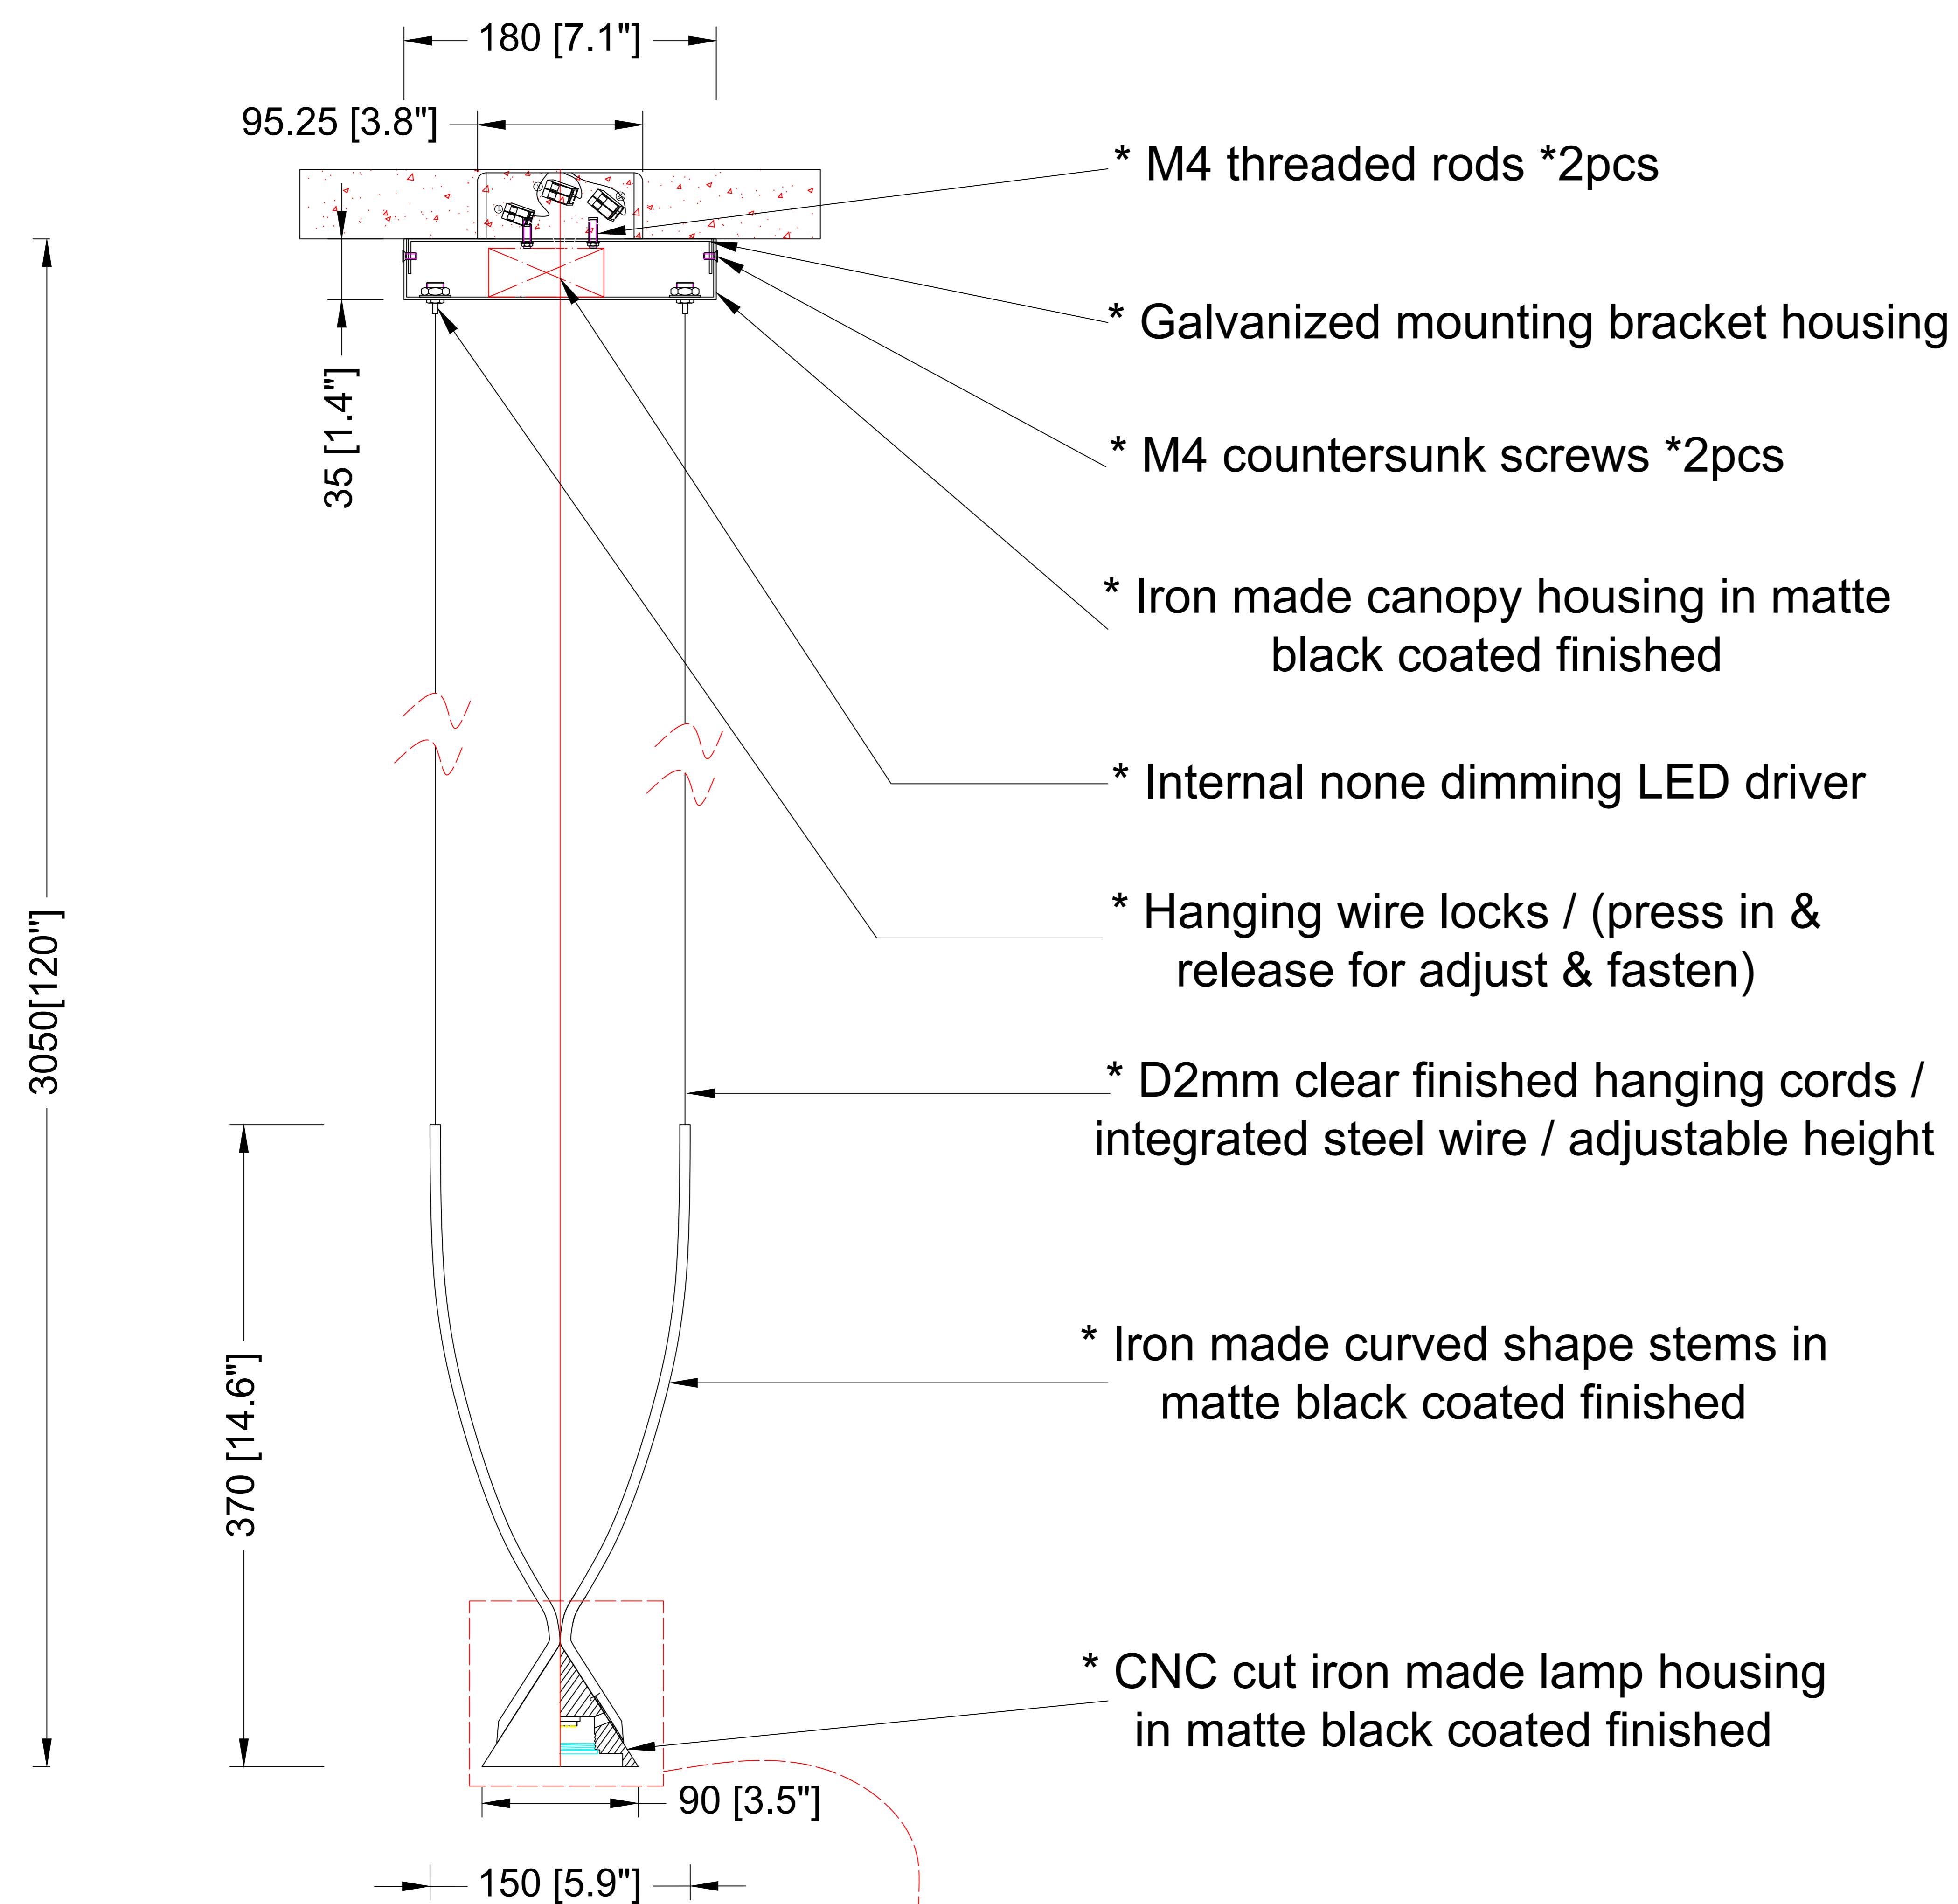

REEF LIGHTING
WHERE LIGHT TOUCHES THE SEA

PROJECT:

PO 5230

±5MM
Size tolerance
± 1/2°
Angle tolerance

Date: 26-07-2023

Revision:

Type: Pendant lamp

Item No: 9890-1

Dwg by:

Verification by:

Scale: 1:8

Area/Location:

Dimension:
7.1"L x 3.5"W x 120"OAH

Finish: Matte black + White

Materials: Iron + Alu + Acrylic

Weight: 2 kgs

- *1: Different design & size canopy from original.
- *2: Different mounting structure from original.
- *3: Different finished from original.
- *4: Different but similar lamp housing from original.

Reef Lighting, Inc. reserves the right to change or modify the product specifications without notification.

ELEVATION VIEW

SCALE: 1:8

BOTTOM VIEW

SCALE: 1:8

- * CNC cut Alu inner heatsink
- * LED 3W lighting 3000K / None dimming
- * Threaded Alu ring with bottom white finished acrylic diffuser

SIDE VIEW

SCALE: 1:8