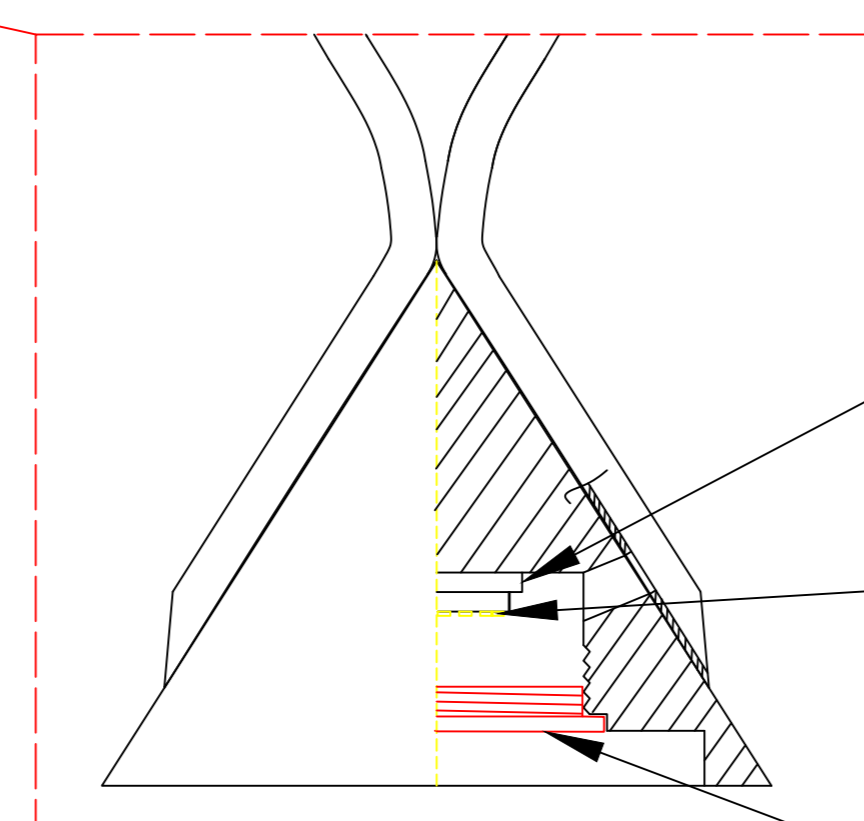

Dwg by:

Verification by:

Scale: 1:8

Area/Location:

Dimension:
7.1"L x 3.5"W x 120"OAH

Finish: Matte black + White

Materials: Iron + Alu + Acrylic

Weight: 2 kgs

- *1: Different design & size canopy from original.
- *2: Different mounting structure from original.
- *3: Different finished from original.
- *4: Different but similar lamp housing from original.

Reef Lighting, Inc. reserves the right to change or modify the product specifications without notification.

ELEVATION VIEW

SCALE: 1:8

BOTTOM VIEW

SCALE: 1:8

- * CNC cut Alu inner heatsink
- * LED 3W lighting 3000K / None dimming
- * Threaded Alu ring with bottom white finished acrylic diffuser

SIDE VIEW

SCALE: 1:8