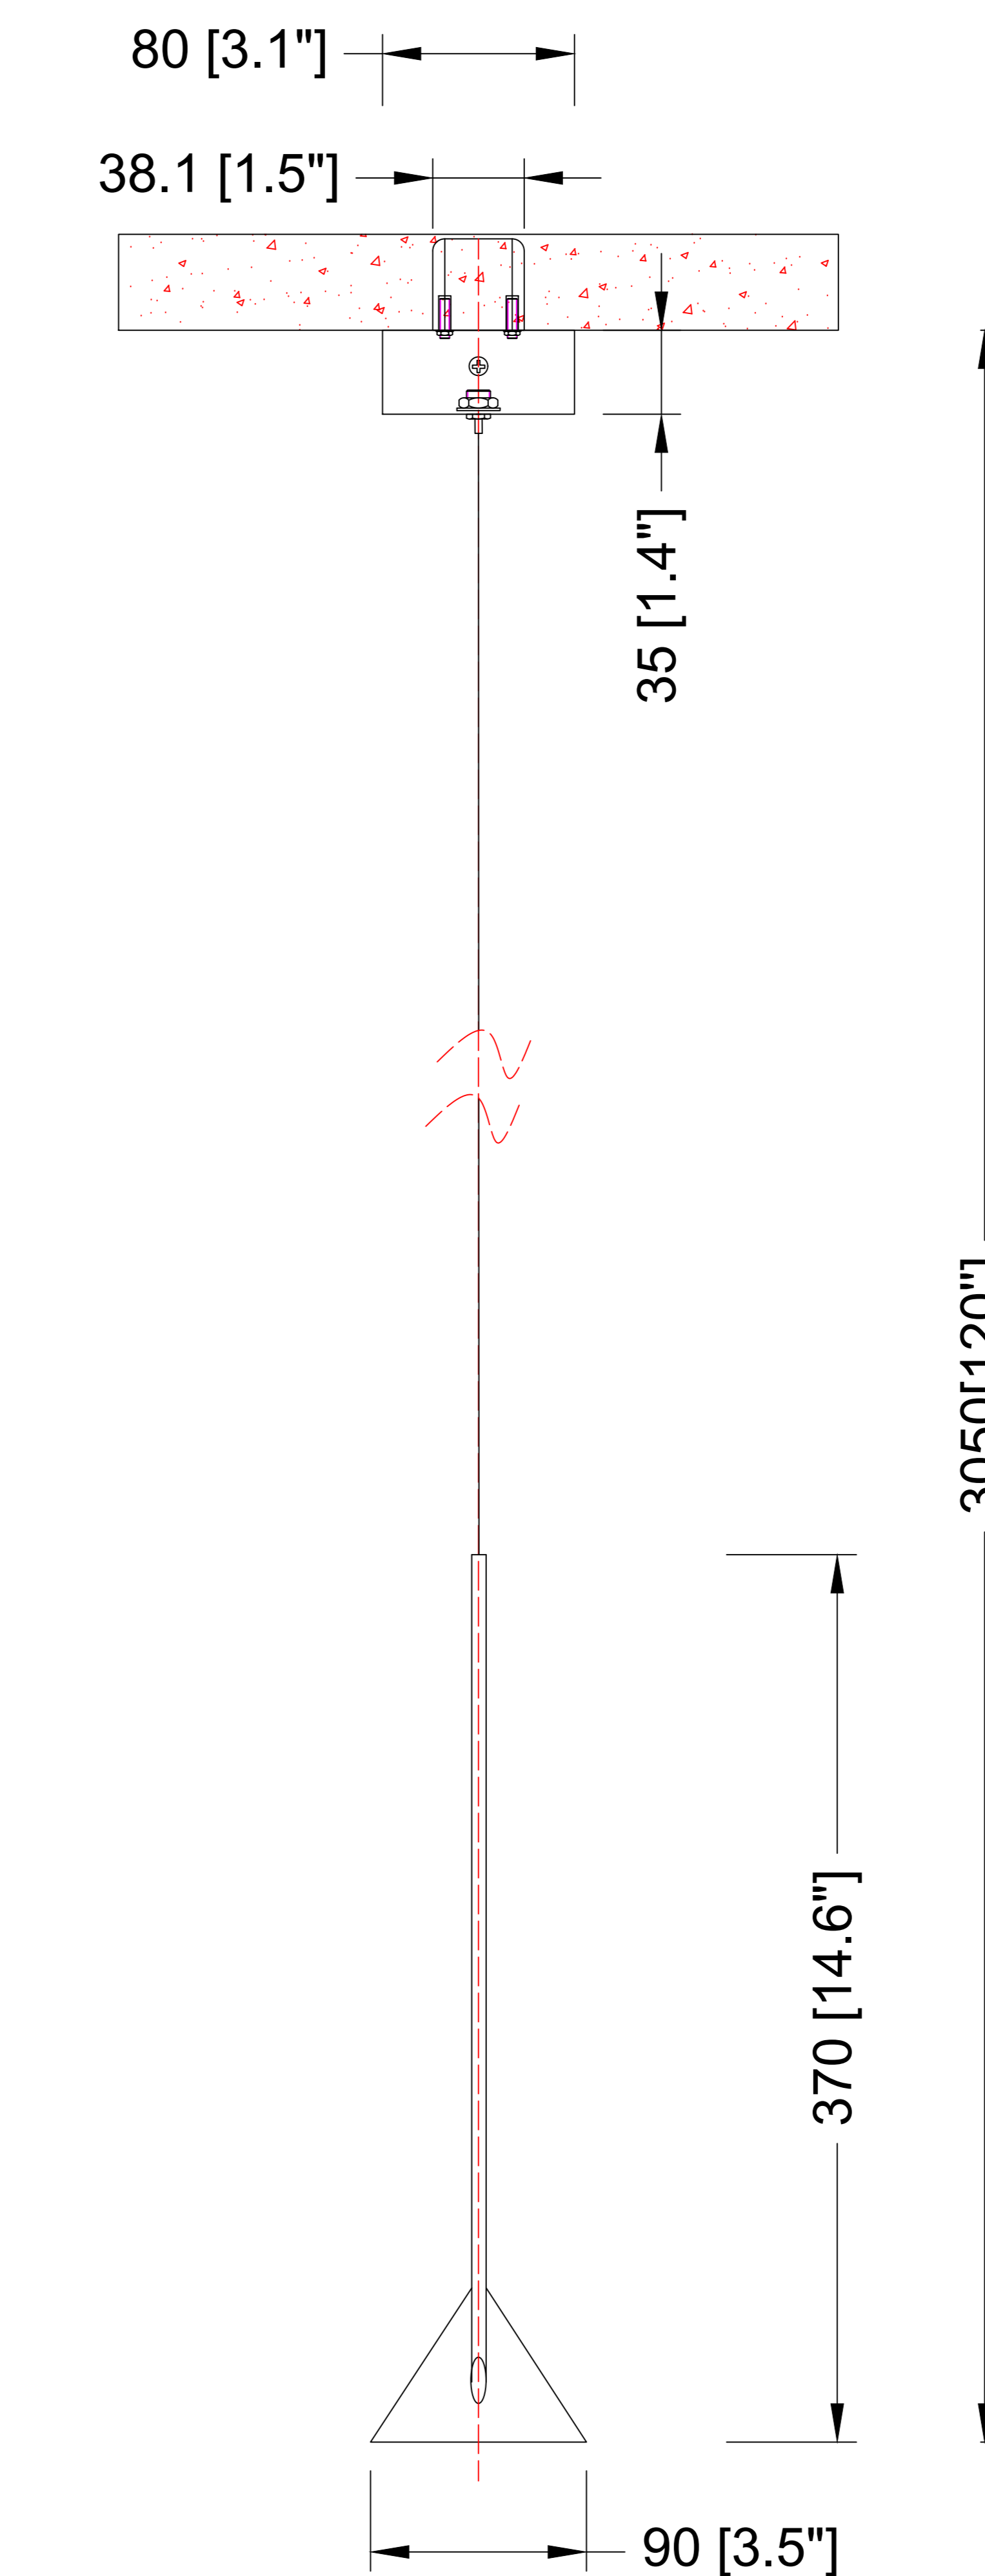

REEF LIGHTING
WHERE LIGHT TOUCHES THE SEA

PROJECT:

PO 5230

±5MM
Size tolerance
± 1/2°
Angle tolerance

Date: 26-07-2023

Revision:

Type: Pendant lamp

Item No: 9890-1

Dwg by:

Verification by:

Scale: 1:8

Area/Location:

Dimension:
7.1"L x 3.5"W x 120"OAH

Finish: Matte black + White

Materials: Iron + Alu + Acrylic

Weight: 2 kgs

- *1: Different design & size canopy from original.
- *2: Different mounting structure from original.
- *3: Different finished from original.
- *4: Different but similar lamp housing from original.

Reef Lighting, Inc. reserves the right to change or modify the product specifications without notification.

ELEVATION VIEW

SCALE: 1:8

BOTTOM VIEW

SCALE: 1:8

- * CNC cut Alu inner heatsink
- * LED 3W lighting 3000K / None dimming
- * Threaded Alu ring with bottom white finished acrylic diffuser

SIDE VIEW

SCALE: 1:8