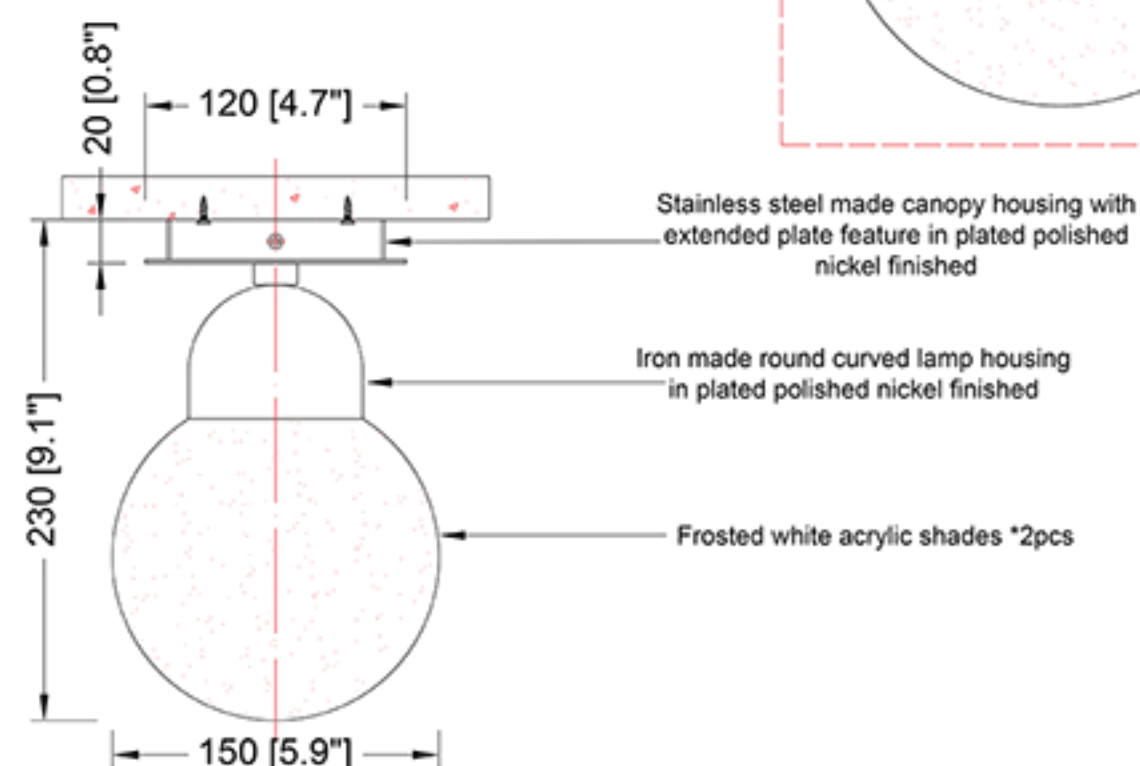

REEF LIGHTING
WHERE LIGHT TOUCHES THE SEA

PROJECT:

Reef Lighting

±5MM
Size tolerance
± 1/2°
Angle tolerance

Date: 30-06-2023

Revision:

Type: Wall lamp

Item No: 9002-PN

Dwg by:

Verification by:

Scale: 1: 6

Area/Location:

Dimension:

5.9"L x 16.5"H x 9.1"Depth

Finish: Polished nickel + White

Materials: Stainless steel + Iron + Acrylic + Alu

Weight: 2 kgs

Light: G9 sockets *2pcs / Bulbs excluded

Qty: 6 pcs

☐ Approved

☐ Approved as noted

☐ Revise & resubmit

Date: _____

Signature: _____

Notes:

Ref Pic

SCALE: NTS

REEF LIGHTING RESERVES THE RIGHT TO CHANGE OR MODIFY THE PRODUCT SPECIFICATION WITHOUT NOTIFICATION.