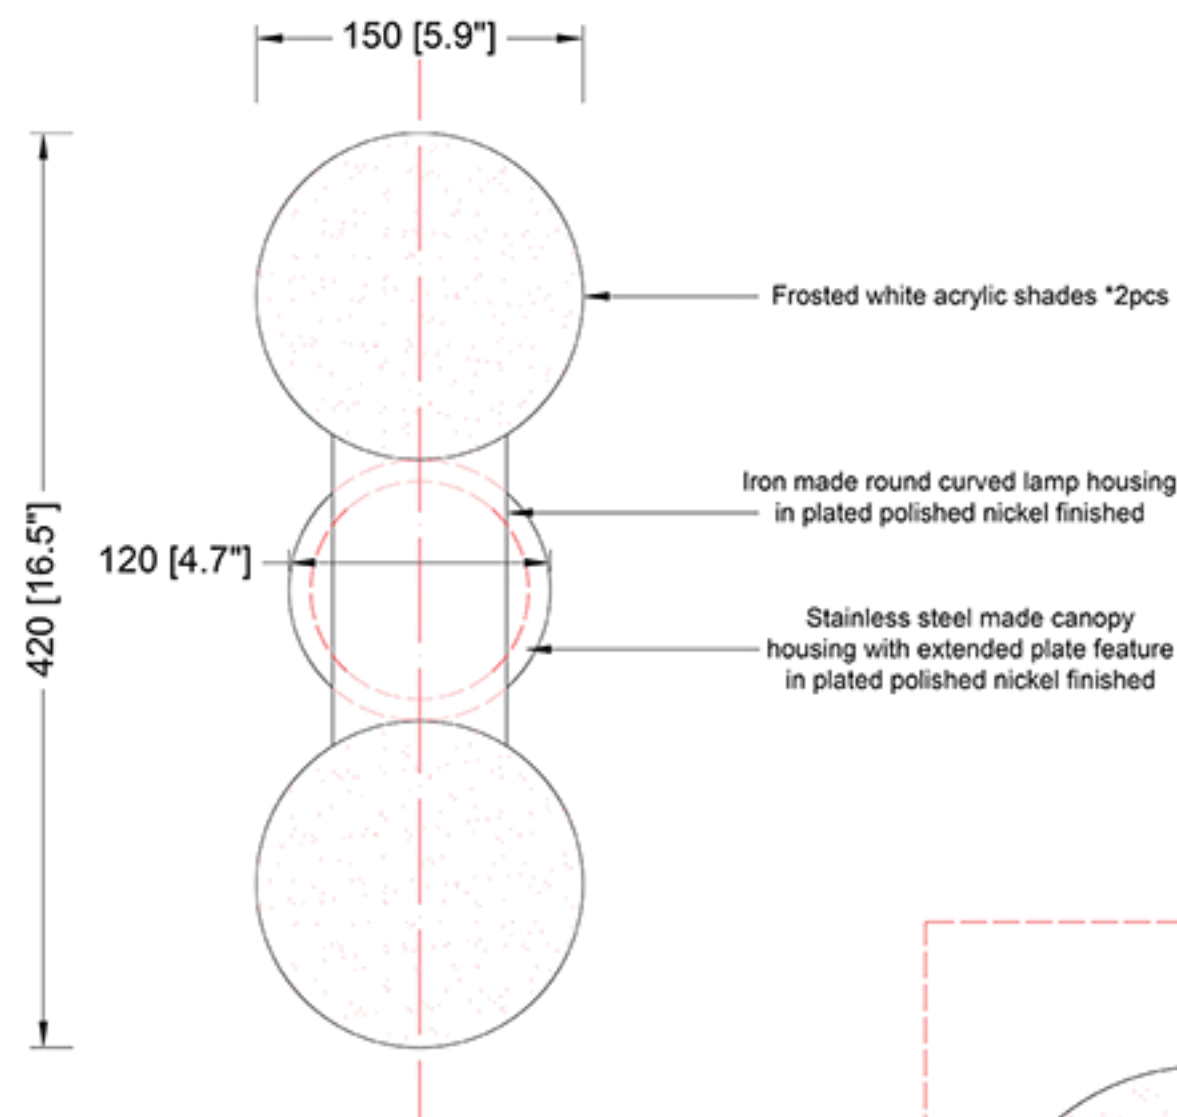

REEF LIGHTING
WHERE LIGHT TOUCHES THE SEA

PROJECT:

Reef Lighting

±5MM
Size tolerance
± 1/2°
Angle tolerance

Date: 30-06-2023

Revision:

Type: Wall lamp

Item No: 9002-PN

Dwg by:

Verification by:

Scale: 1: 6

Area/Location:

Dimension:

5.9"L x 16.5"H x 9.1"Depth

Finish: Polished nickel + White

Materials: Stainless steel + Iron + Acrylic + Alu

Weight: 2 kgs

Light: G9 sockets *2pcs / Bulbs excluded

Qty: 6 pcs

☐ Approved

☐ Approved as noted

☐ Revise & resubmit

Date: _____

Signature: _____

Notes:

Ref Pic

SCALE: NTS

REEF LIGHTING RESERVES THE RIGHT TO CHANGE OR MODIFY THE PRODUCT SPECIFICATION WITHOUT NOTIFICATION.