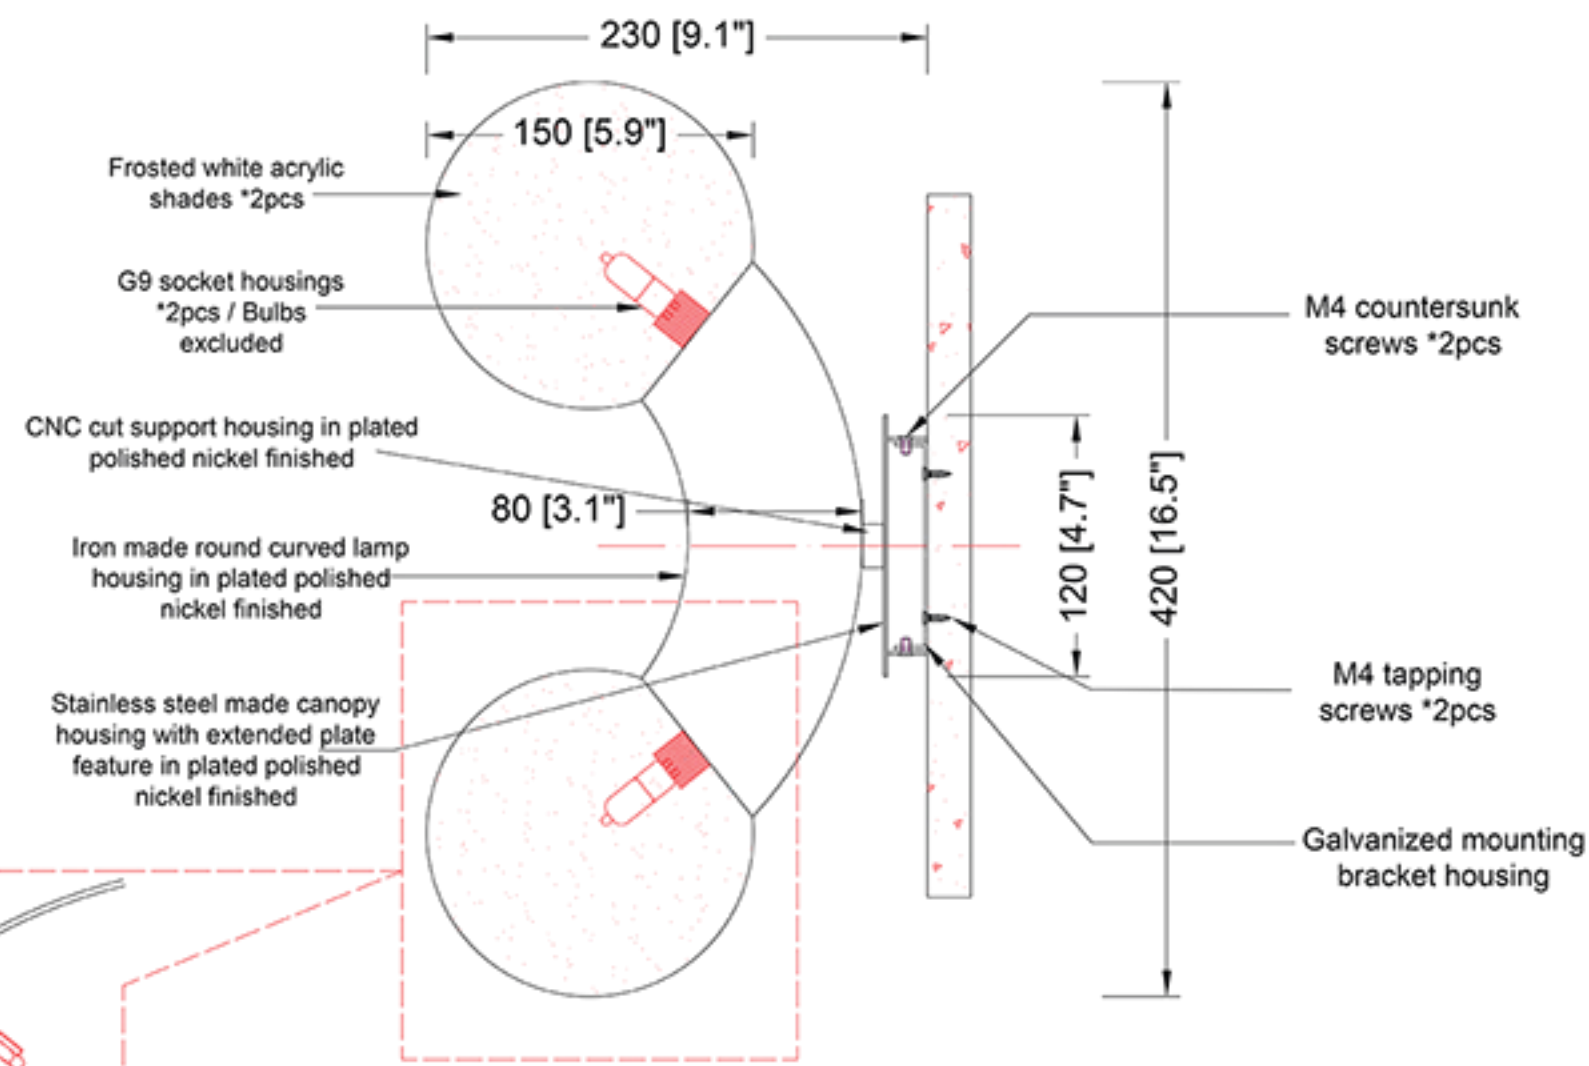

REEF LIGHTING
WHERE LIGHT TOUCHES THE SEA

PROJECT:

Reef Lighting

±5MM
Size tolerance
± 1/2°
Angle tolerance

Date: 30-06-2023

Revision:

Type: Wall lamp

Item No: 9002-PN

Dwg by:

Verification by:

Scale: 1: 6

Area/Location:

Dimension:

5.9"L x 16.5"H x 9.1"Depth

Finish: Polished nickel + White

Materials: Stainless steel + Iron + Acrylic + Alu

Weight: 2 kgs

Light: G9 sockets *2pcs / Bulbs excluded

Qty: 6 pcs

☐ Approved

☐ Approved as noted

☐ Revise & resubmit

Date: _____

Signature: _____

Notes:

Ref Pic

SCALE: NTS

REEF LIGHTING RESERVES THE RIGHT TO CHANGE OR MODIFY THE PRODUCT SPECIFICATION WITHOUT NOTIFICATION.