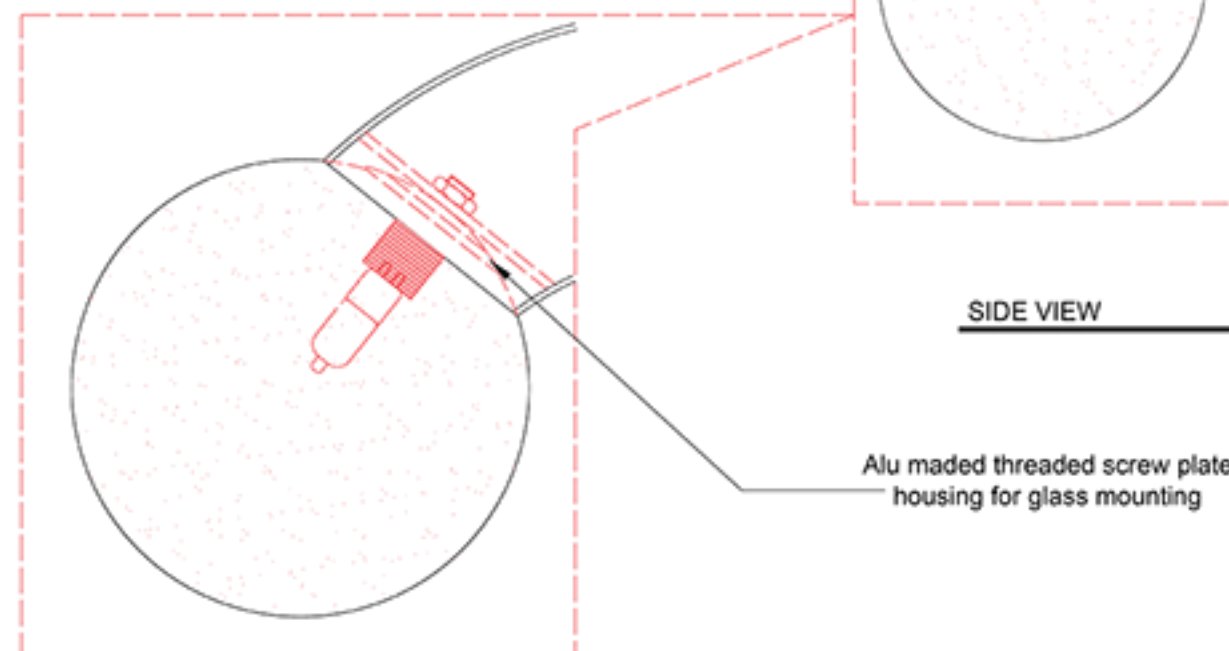

REEF LIGHTING
WHERE LIGHT TOUCHES THE SEA

PROJECT:

Reef Lighting

±5MM
Size tolerance
± 1/2°
Angle tolerance

Date: 30-06-2023

Revision:

Type: Wall lamp

Item No: 9002-PN

Dwg by:

Verification by:

Scale: 1: 6

Area/Location:

Dimension:

5.9"L x 16.5"H x 9.1"Depth

Finish: Polished nickel + White

Materials: Stainless steel + Iron + Acrylic + Alu

Weight: 2 kgs

Light: G9 sockets *2pcs / Bulbs excluded

Qty: 6 pcs

☐ Approved

☐ Approved as noted

☐ Revise & resubmit

Date: _____

Signature: _____

Notes:

Ref Pic

SCALE: NTS

REEF LIGHTING RESERVES THE RIGHT TO CHANGE OR MODIFY THE PRODUCT SPECIFICATION WITHOUT NOTIFICATION.