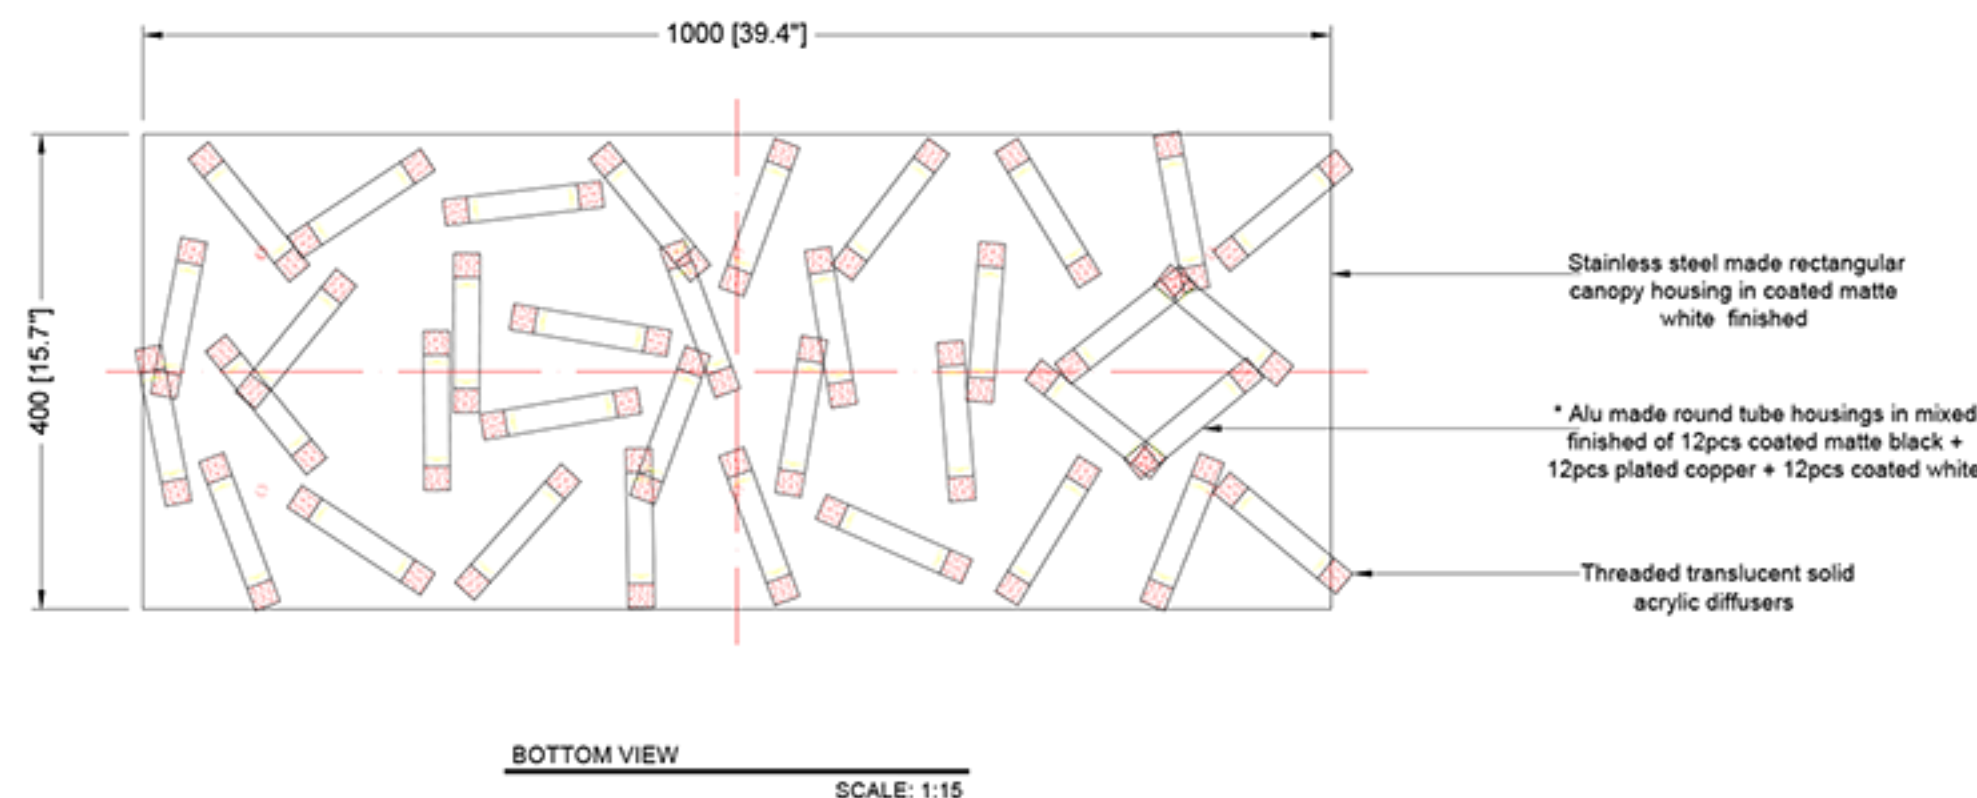

REEF LIGHTING
WHERE LIGHT TOUCHES THE SEA

PROJECT:

PO 5230

±5MM
Size tolerance
± 1/2"
Angle tolerance

Date: 07-08-2023

Revision:

Type: Pendant lamp

Item No: 9616-36-L-MIX

Dwg by:

Verification by:

Scale: 1: 10

Area/Location:

Dimension:

39.4"L x 15.7"W x 120"OAH

Finish: White + Black + Copper

Materials: Stainless steel Iron + Alu + Acrylic

Weight: 25 kgs

Light: Osram LED light 3W *36pcs 3000K /
Triac dimming

Qty: 2 pcs

☐ Approved

☐ Approved as noted

☐ Revise & resubmit

Date: _____

Signature: _____

Notes:

- *1: Different design & size canopy from original.
- *2: Different LED light & structure from original.
- *3: Different mounting structure from original.
- *4: Different hanging height from original.
- *5: Triac dimming function on fixture.
- *6: Different finished on fixture.

Reef Lighting, Inc. reserves the right to change or modify the product specifications without notification.

Ref Pic

SCALE: NTS