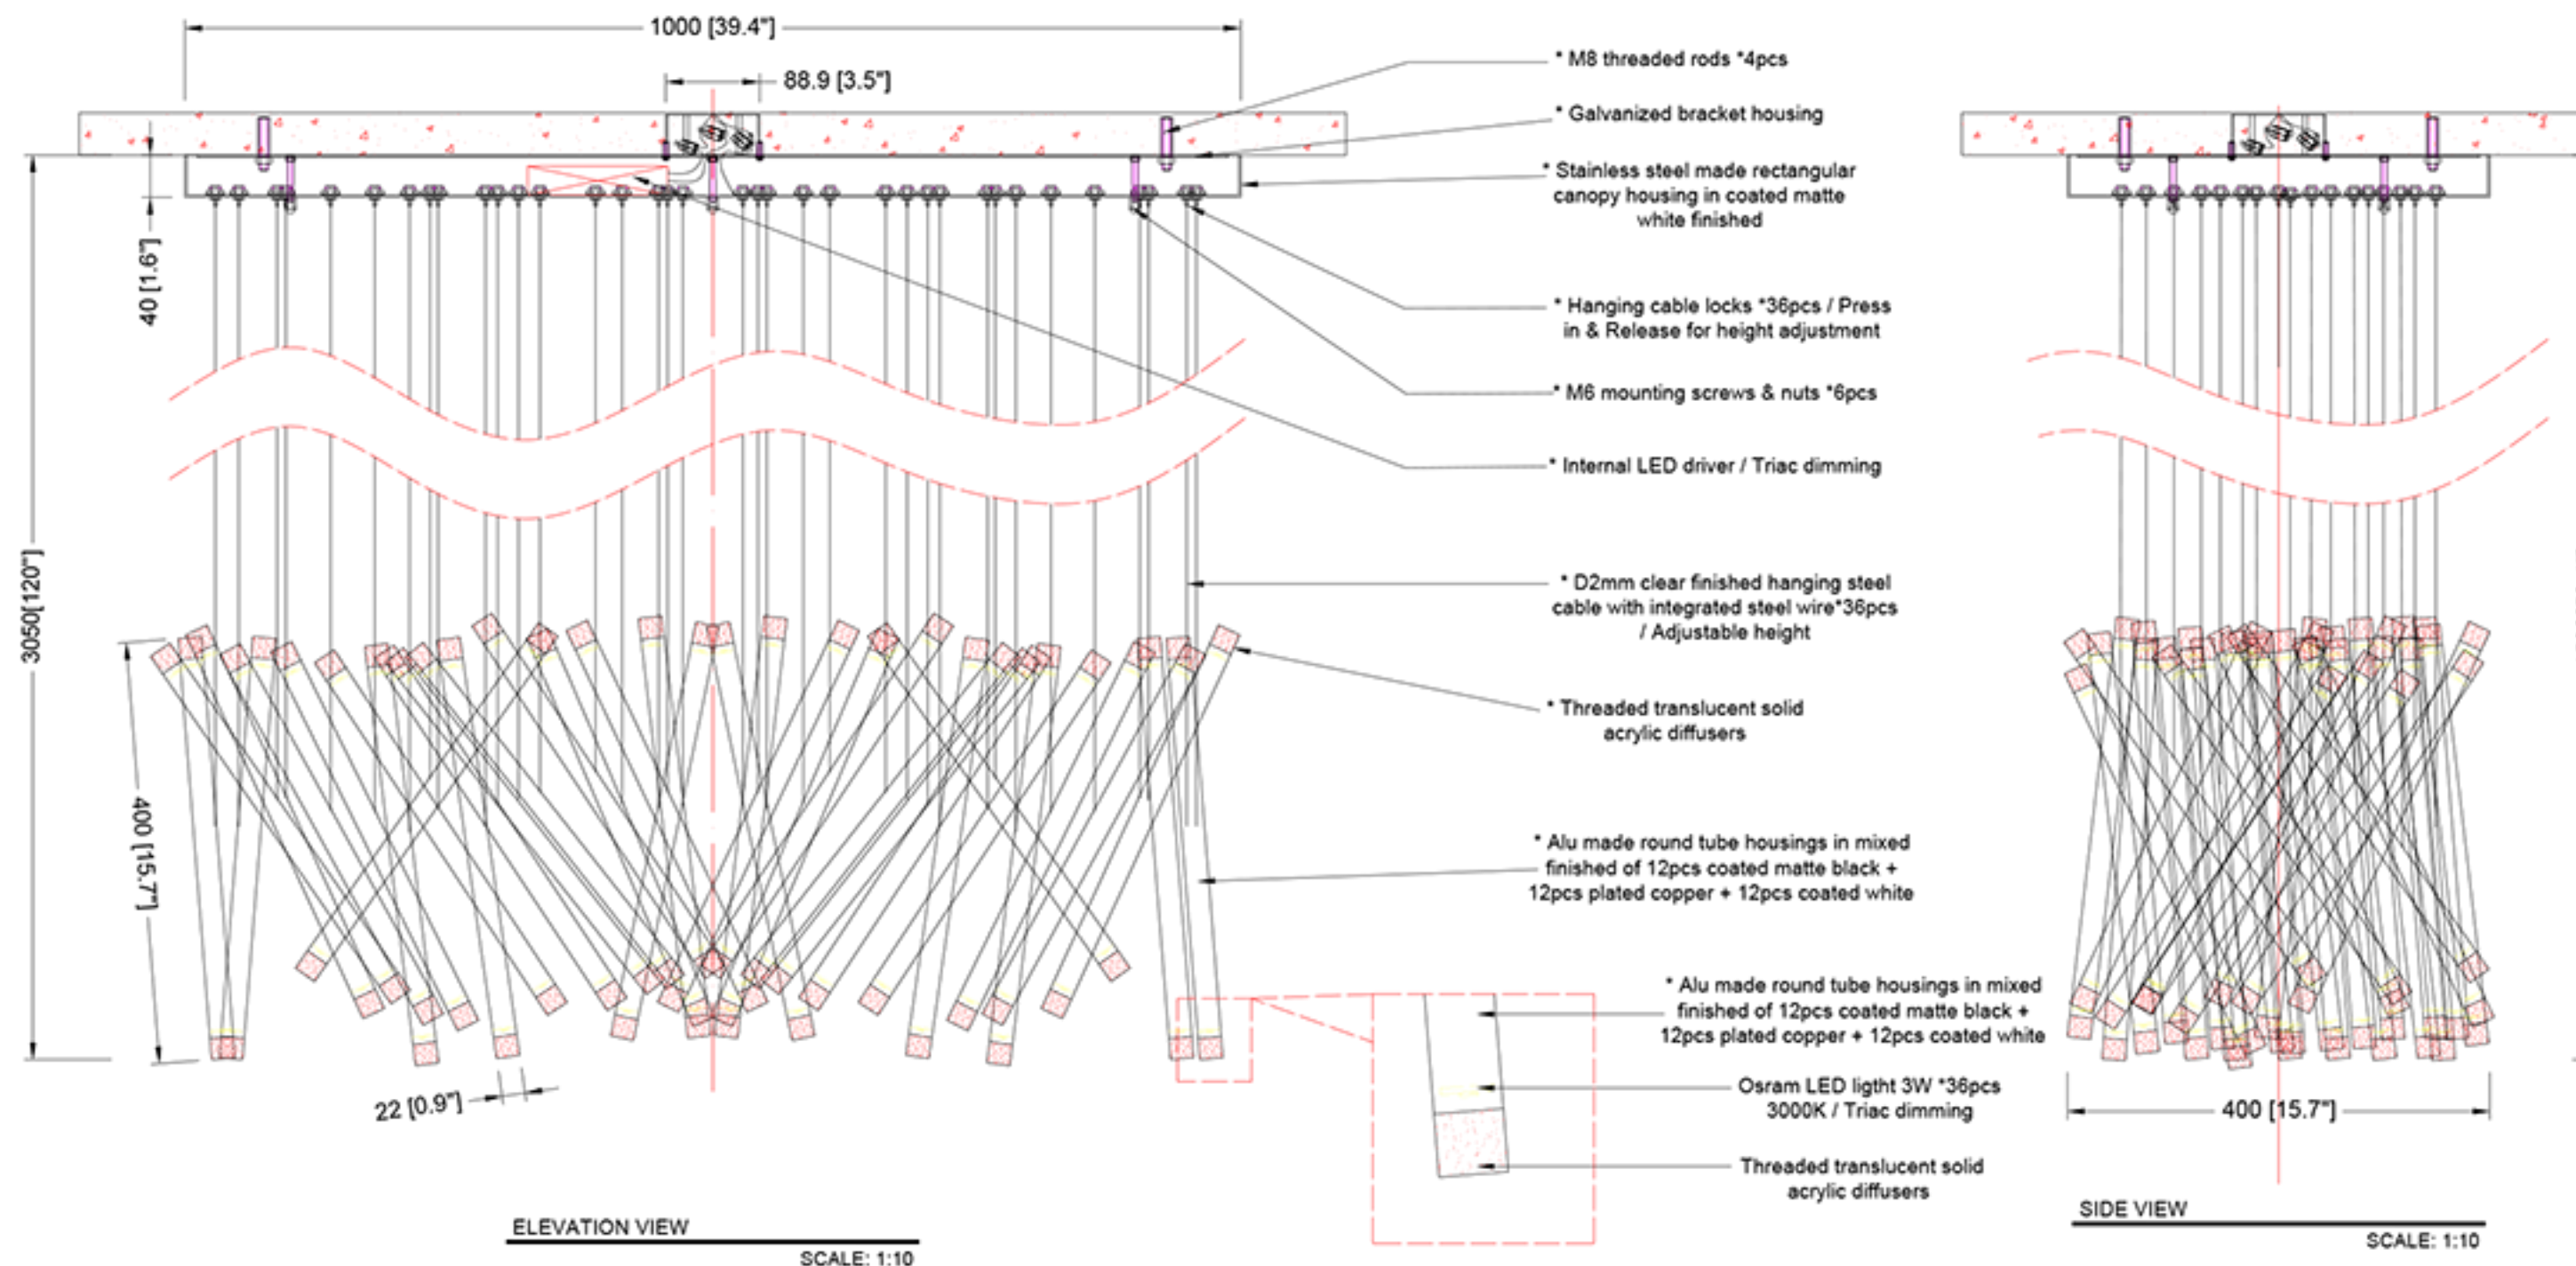

REEF LIGHTING
WHERE LIGHT TOUCHES THE SEA

PROJECT:

PO 5230

±5MM
Size tolerance
± 1/2"
Angle tolerance

Date: 07-08-2023

Revision:

Type: Pendant lamp

Item No: 9616-36-L-MIX

Dwg by:

Verification by:

Scale: 1: 10

Area/Location:

Dimension:

39.4"L x 15.7"W x 120"OAH

Finish: White + Black + Copper

Materials: Stainless steel Iron + Alu + Acrylic

Weight: 25 kgs

Light: Osram LED light 3W *36pcs 3000K /
Triac dimming

Qty: 2 pcs

☐ Approved

☐ Approved as noted

☐ Revise & resubmit

Date: _____

Signature: _____

Notes:

- *1: Different design & size canopy from original.
- *2: Different LED light & structure from original.
- *3: Different mounting structure from original.
- *4: Different hanging height from original.
- *5: Triac dimming function on fixture.
- *6: Different finished on fixture.

Reef Lighting, Inc. reserves the right to change or modify the product specifications without notification.

Ref Pic

SCALE: NTS