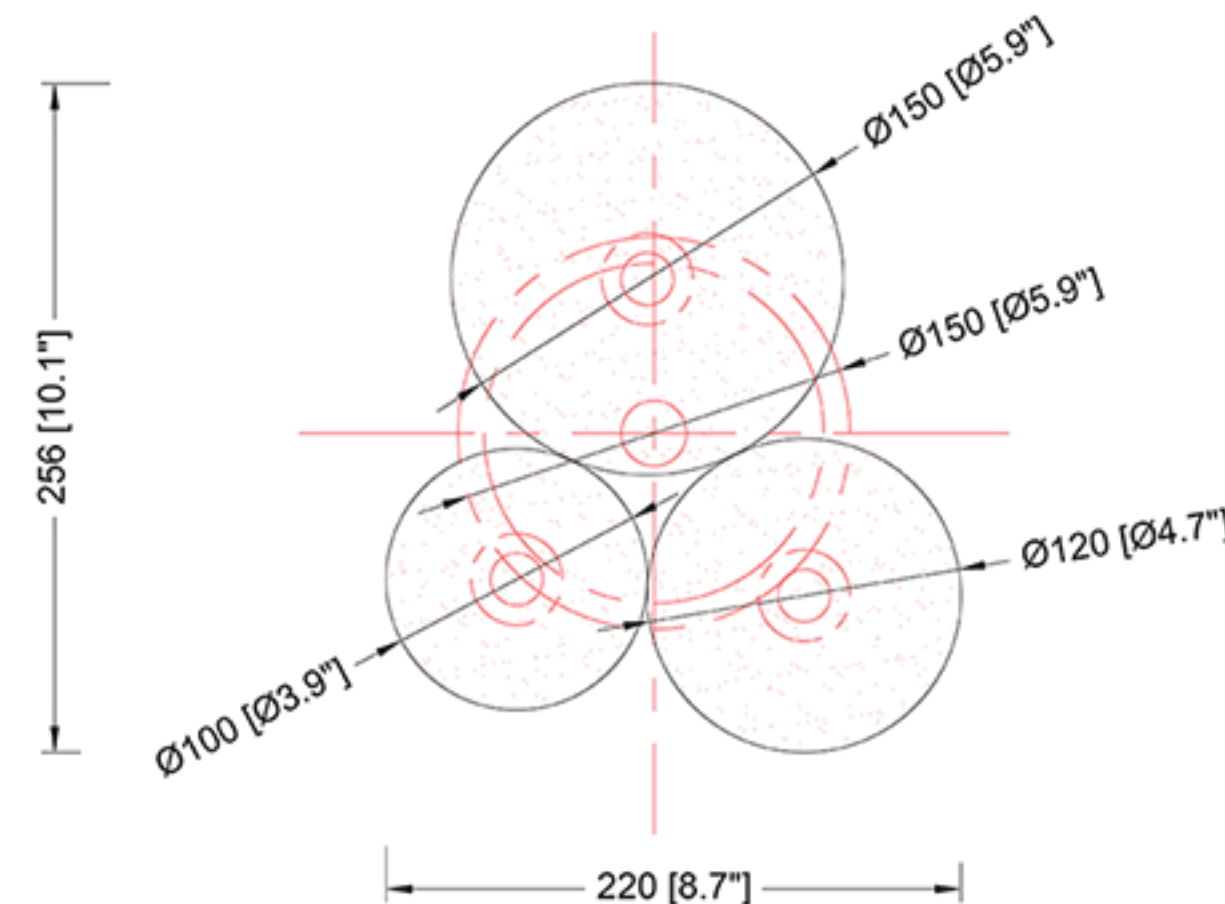

REEF LIGHTING
WHERE LIGHT TOUCHES THE SEA

PROJECT:

Reef Lighting

±5MM
Size tolerance
± 1/2°
Angle tolerance

Date: 30-06-2023

Revision:

Type: Pendant lamp

Item No: 9557-3-SGY

Dwg by:

Verification by:

Scale: 1: 5

Area/Location:

Dimension:

8.7"L x 8.7"W x 120"OAH

Finish: Polished nickel + Smoked gray finished glass

Materials: Stainless steel + Alu + Acrylic + Glass

Notes:

REEF LIGHTING RESERVES THE RIGHT TO CHANGE OR MODIFY THE PRODUCT SPECIFICATION WITHOUT NOTIFICATION.

BOTTOM VIEW
SCALE: 1:5

Ref Pic
SCALE: NTS