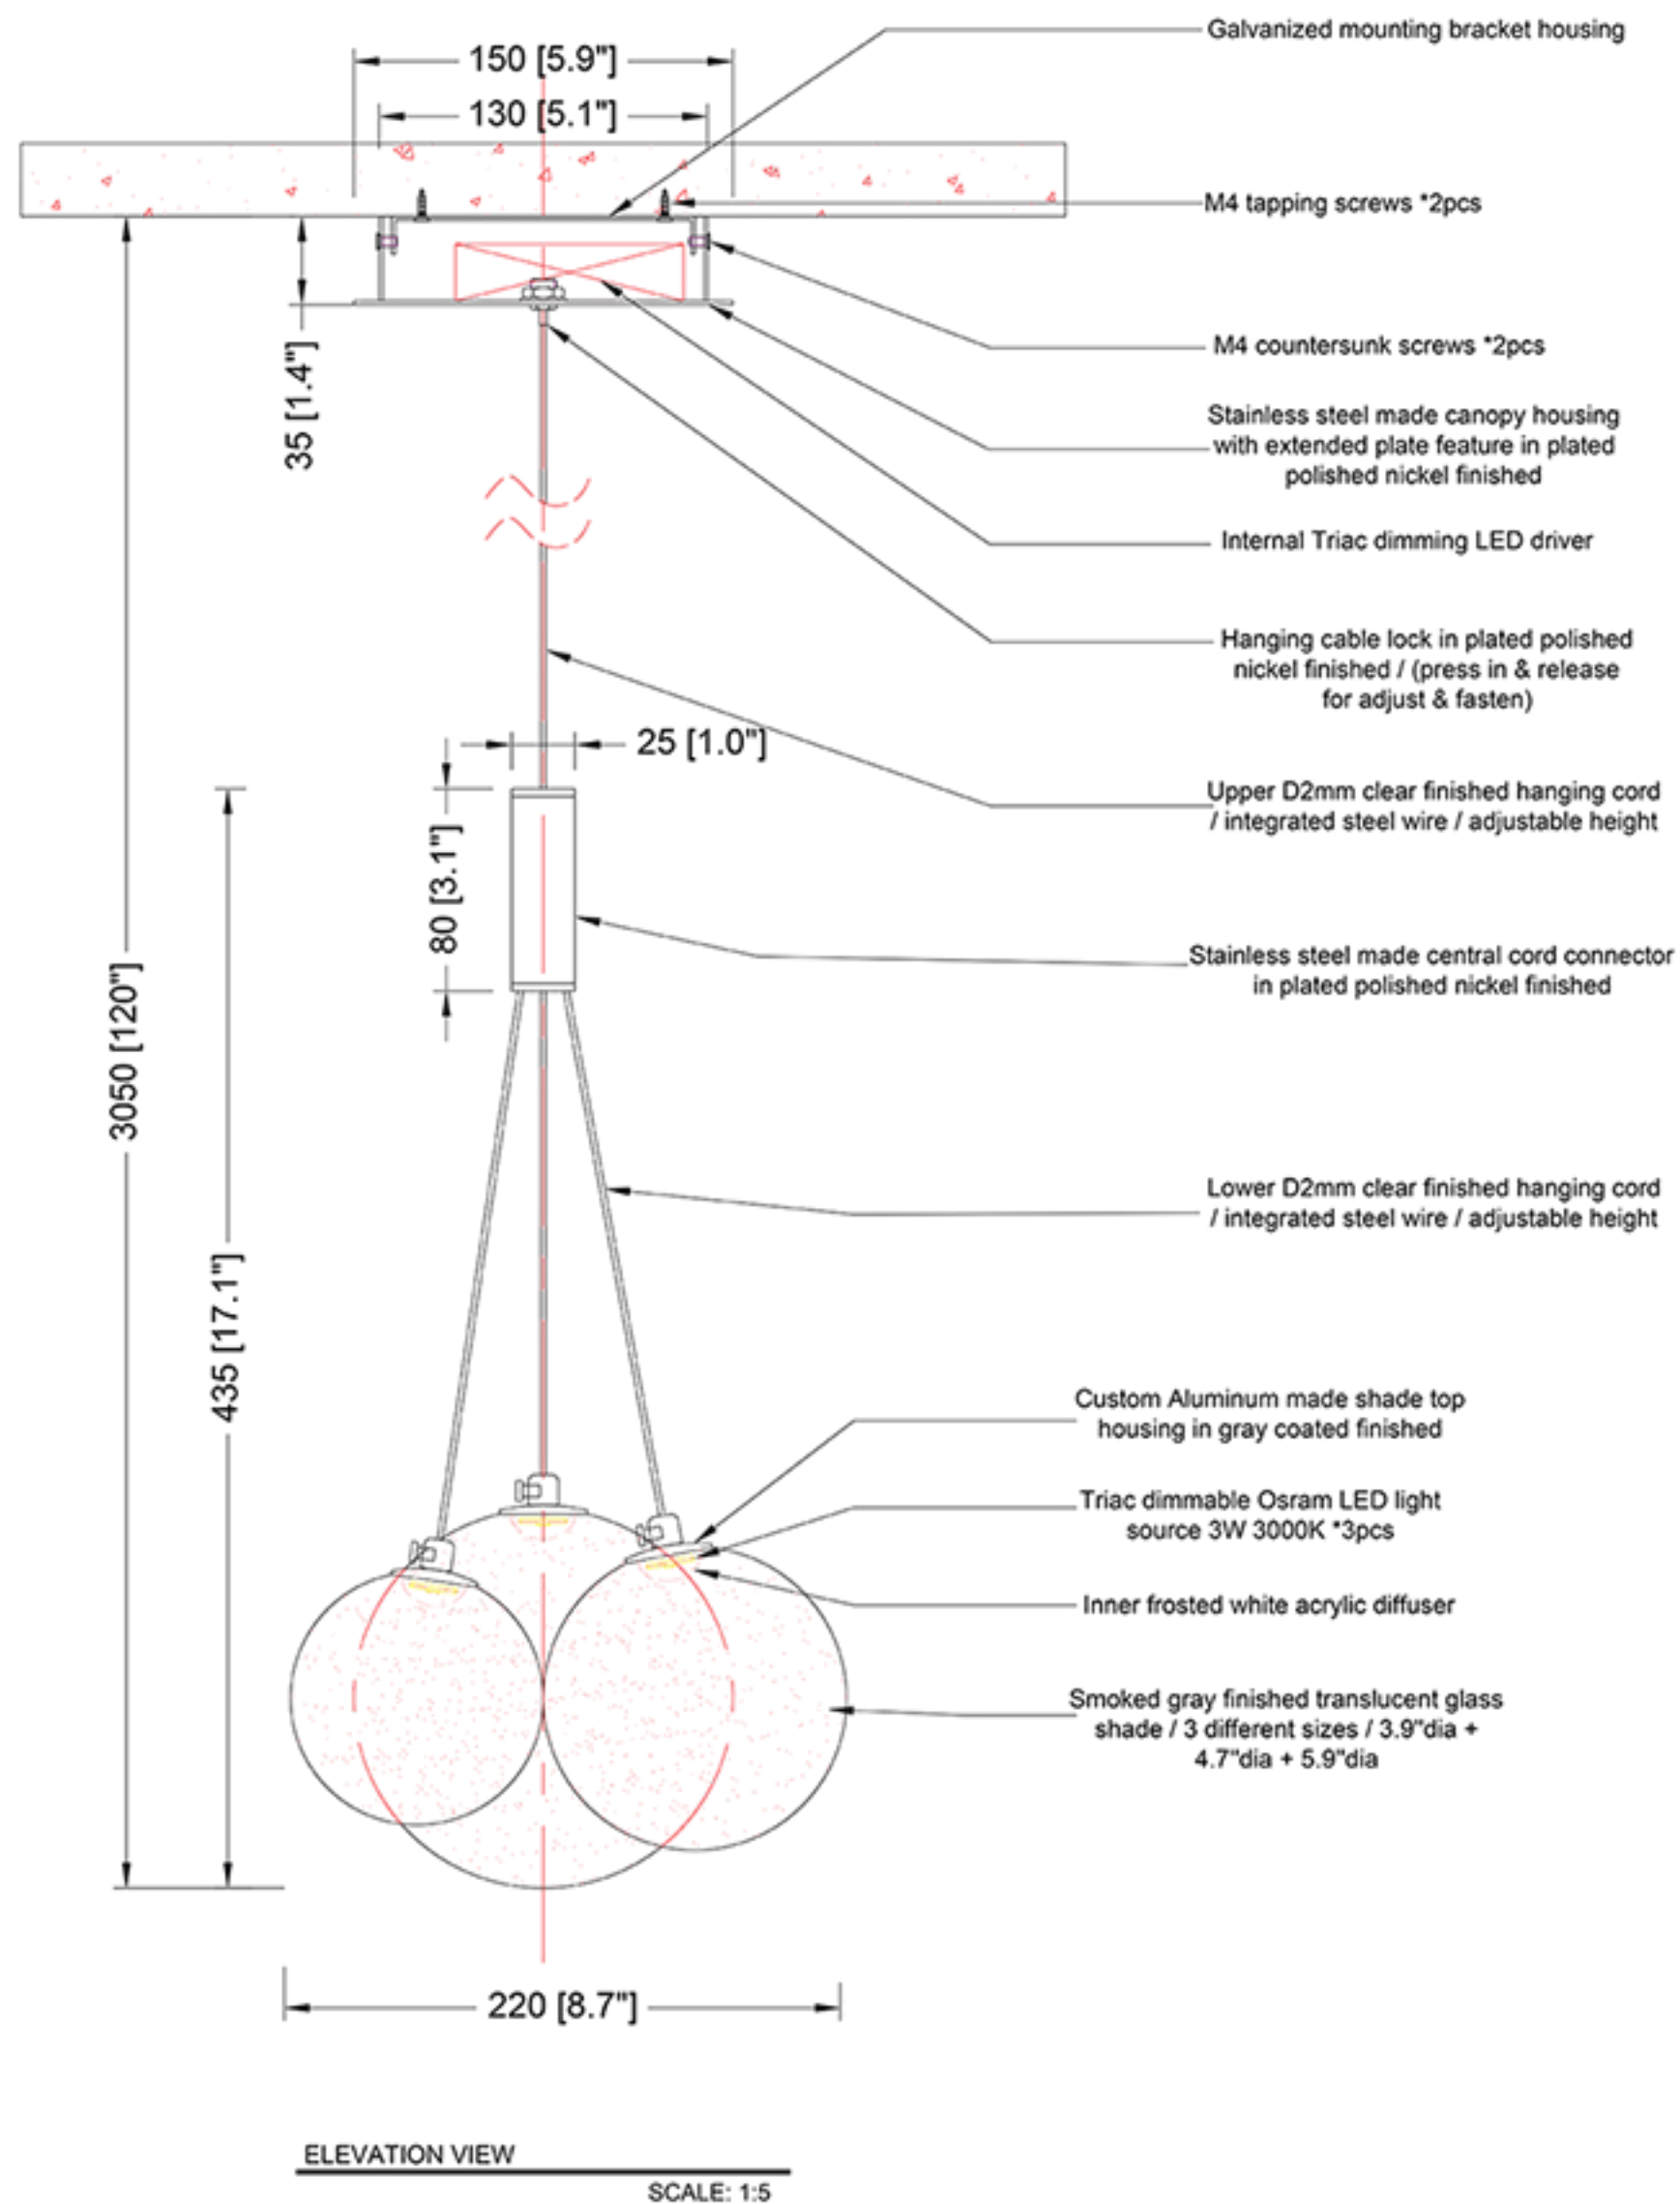

REEF LIGHTING
WHERE LIGHT TOUCHES THE SEA

PROJECT:

Reef Lighting

±5MM
Size tolerance
± 1/2°
Angle tolerance

Date: 30-06-2023

Revision:

Type: Pendant lamp

Item No: 9557-3-SGY

Dwg by:

Verification by:

Scale: 1: 5

Area/Location:

Dimension:

8.7"L x 8.7"W x 120"OAH

Finish: Polished nickel + Smoked gray finished glass

Materials: Stainless steel + Alu + Acrylic + Glass

Weight: 6 kgs

Light: Osram LED 3W 3000K *3pcs / Triac dimming

Qty: 10 pcs

Approved

Approved as noted

Revise & resubmit

Date: _____

Signature: _____

Notes:

REEF LIGHTING RESERVES THE RIGHT TO CHANGE OR MODIFY THE PRODUCT SPECIFICATION WITHOUT NOTIFICATION.

BOTTOM VIEW
SCALE: 1:5

Ref Pic
SCALE: NTS