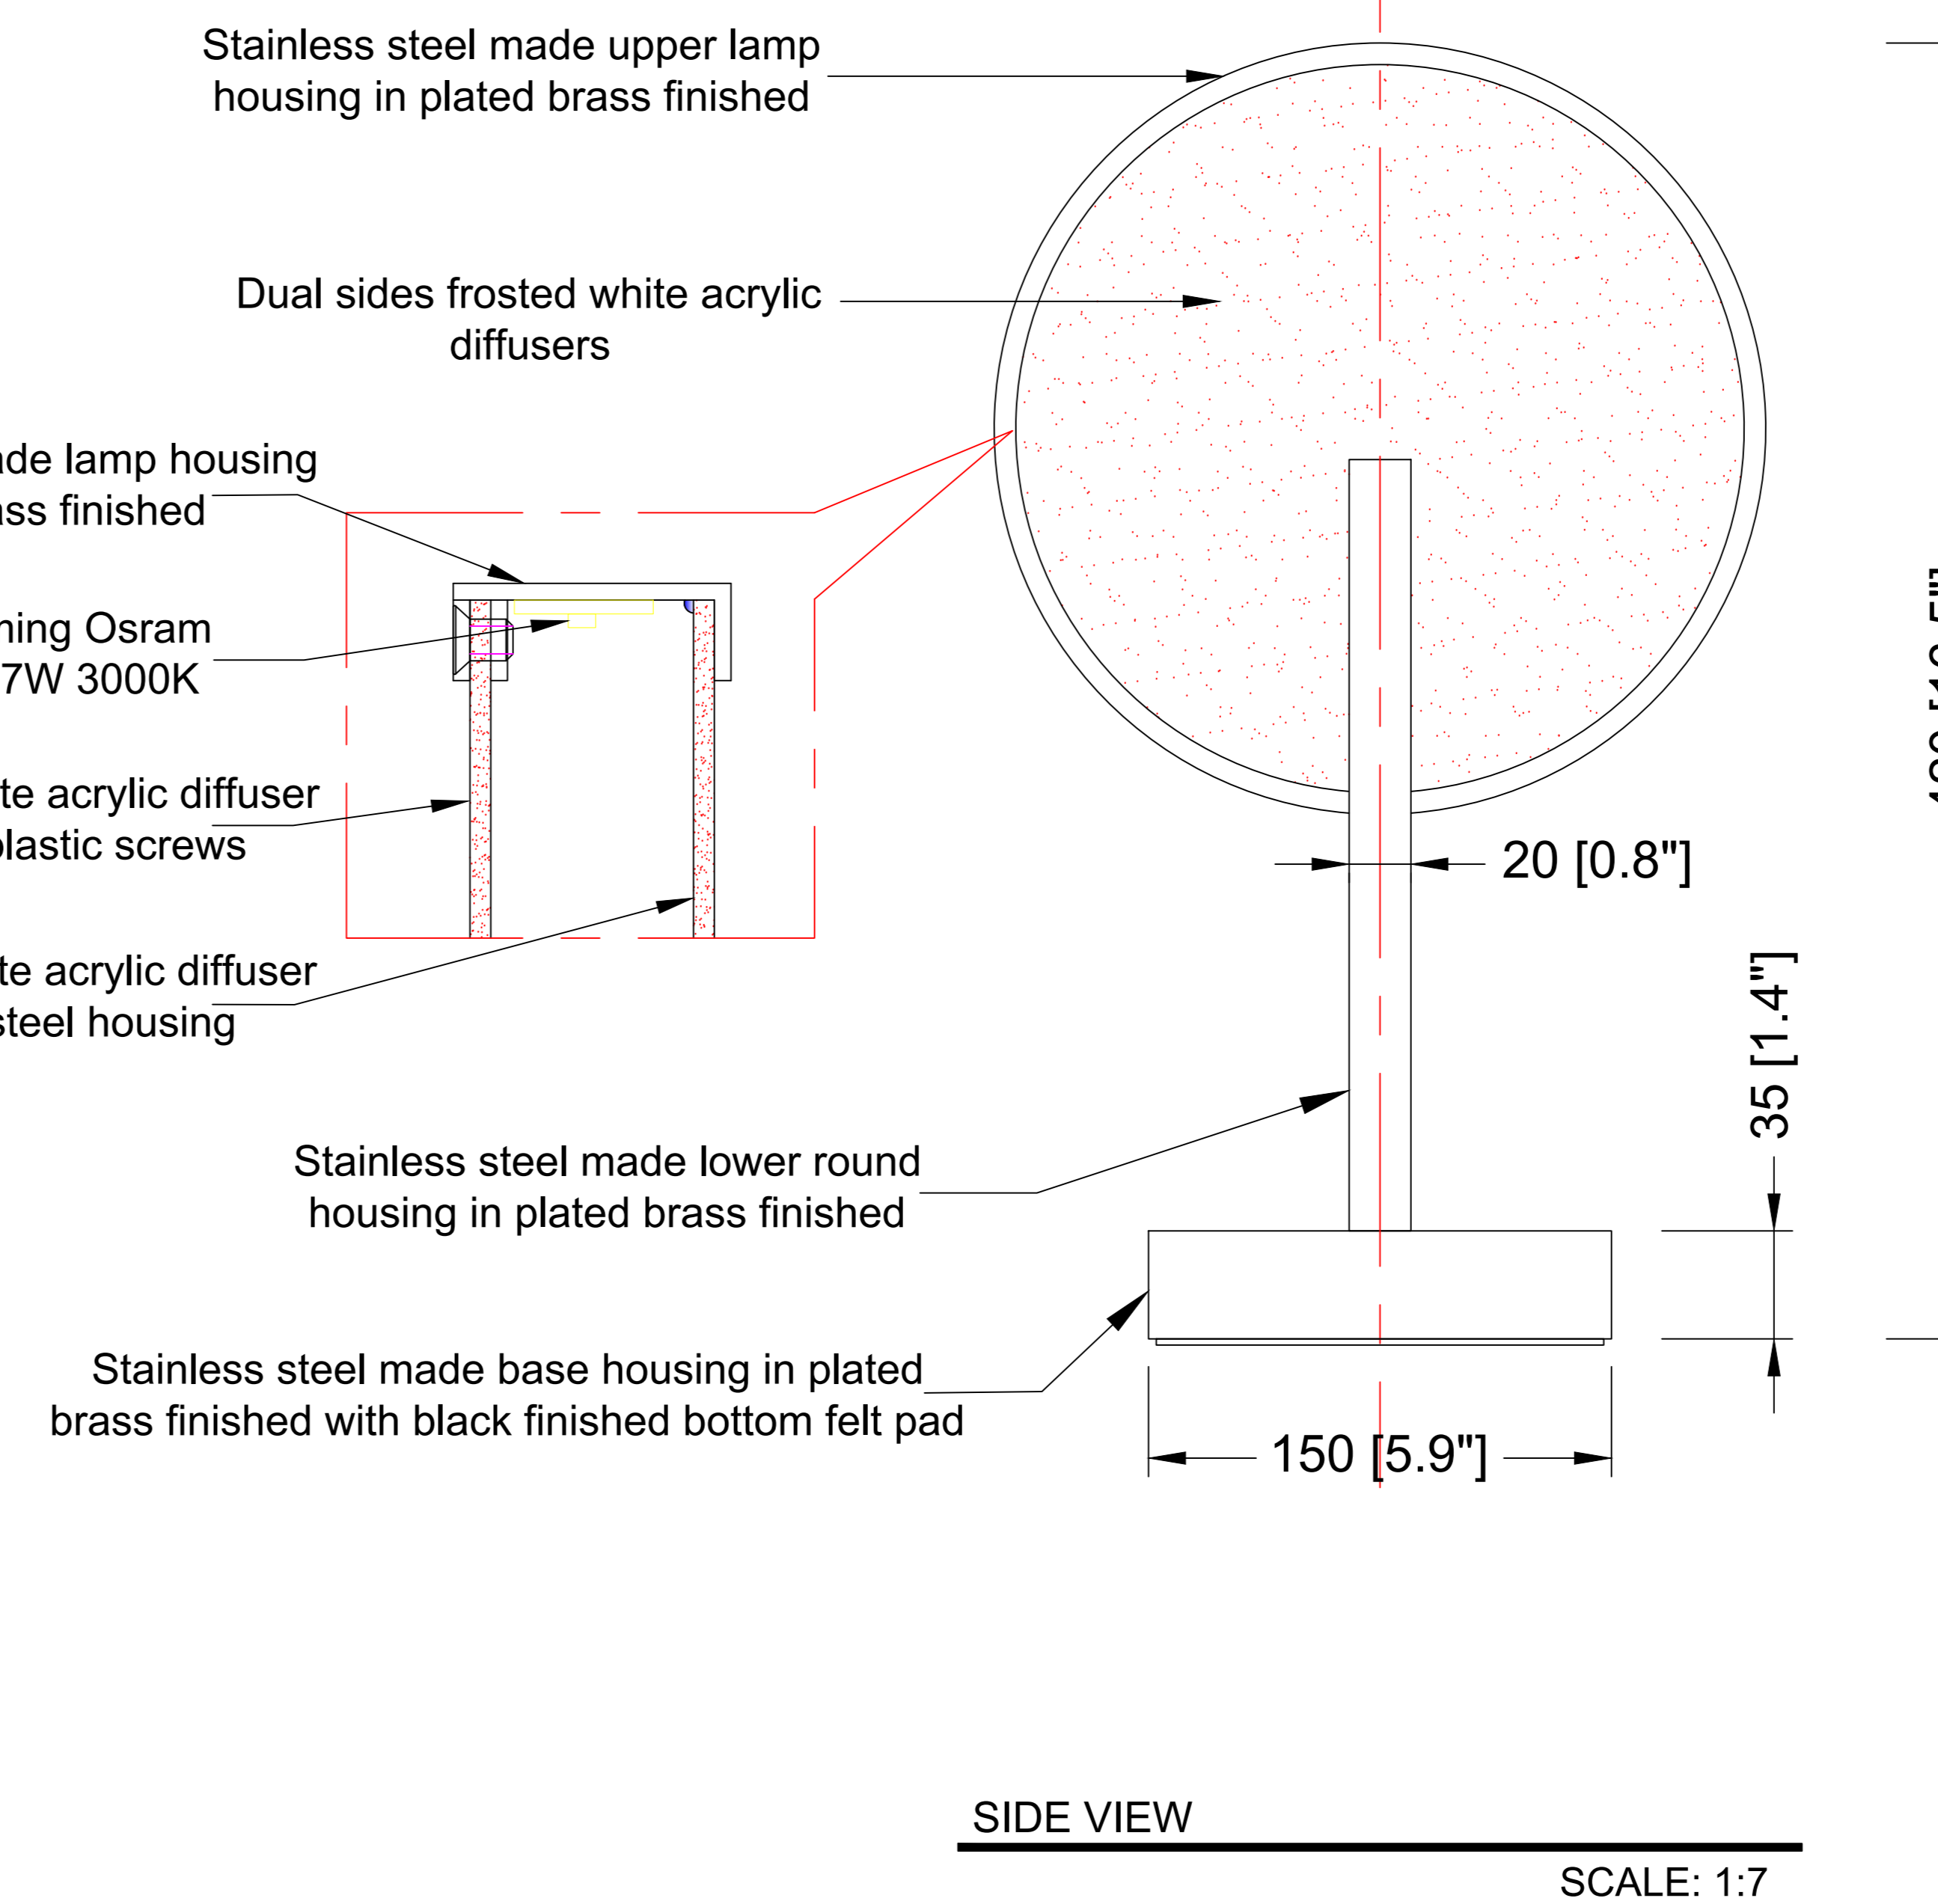

REEF LIGHTING
WHERE LIGHT TOUCHES THE SEA

PROJECT:

PO 5230

±5MM
Size tolerance
± 1/2°
Angle tolerance

Date: 26-07-2023

Revision:

Type: Table lamp

Item No: 9813 - BS

Dwg by:

Verification by:

Scale: 1: 7

Area/Location:

Dimension:

9.8"L x 9.8W x 16.5"H

Finish: White + Brass finished

Materials: Stainless steel + Acrylic

Weight: 3 kgs

Light: Osram LED 7W 3000K / Triac dimming

Qty: 4 pcs

☐ Approved

☐ Approved as noted

☐ Revise & resubmit

Date: _____

Signature: _____

Notes:

- *1: OAH is different with original. Original is 15.75".
- *2: Original has no dimming in-line switch.
- *3: Original has no dimming function on this table lamp.
- *4: Different LED light source & different wattage with original.

Reef Lighting, Inc. reserves the right to change or modify the product specifications without notification.

Ref Pic
SCALE: NTS