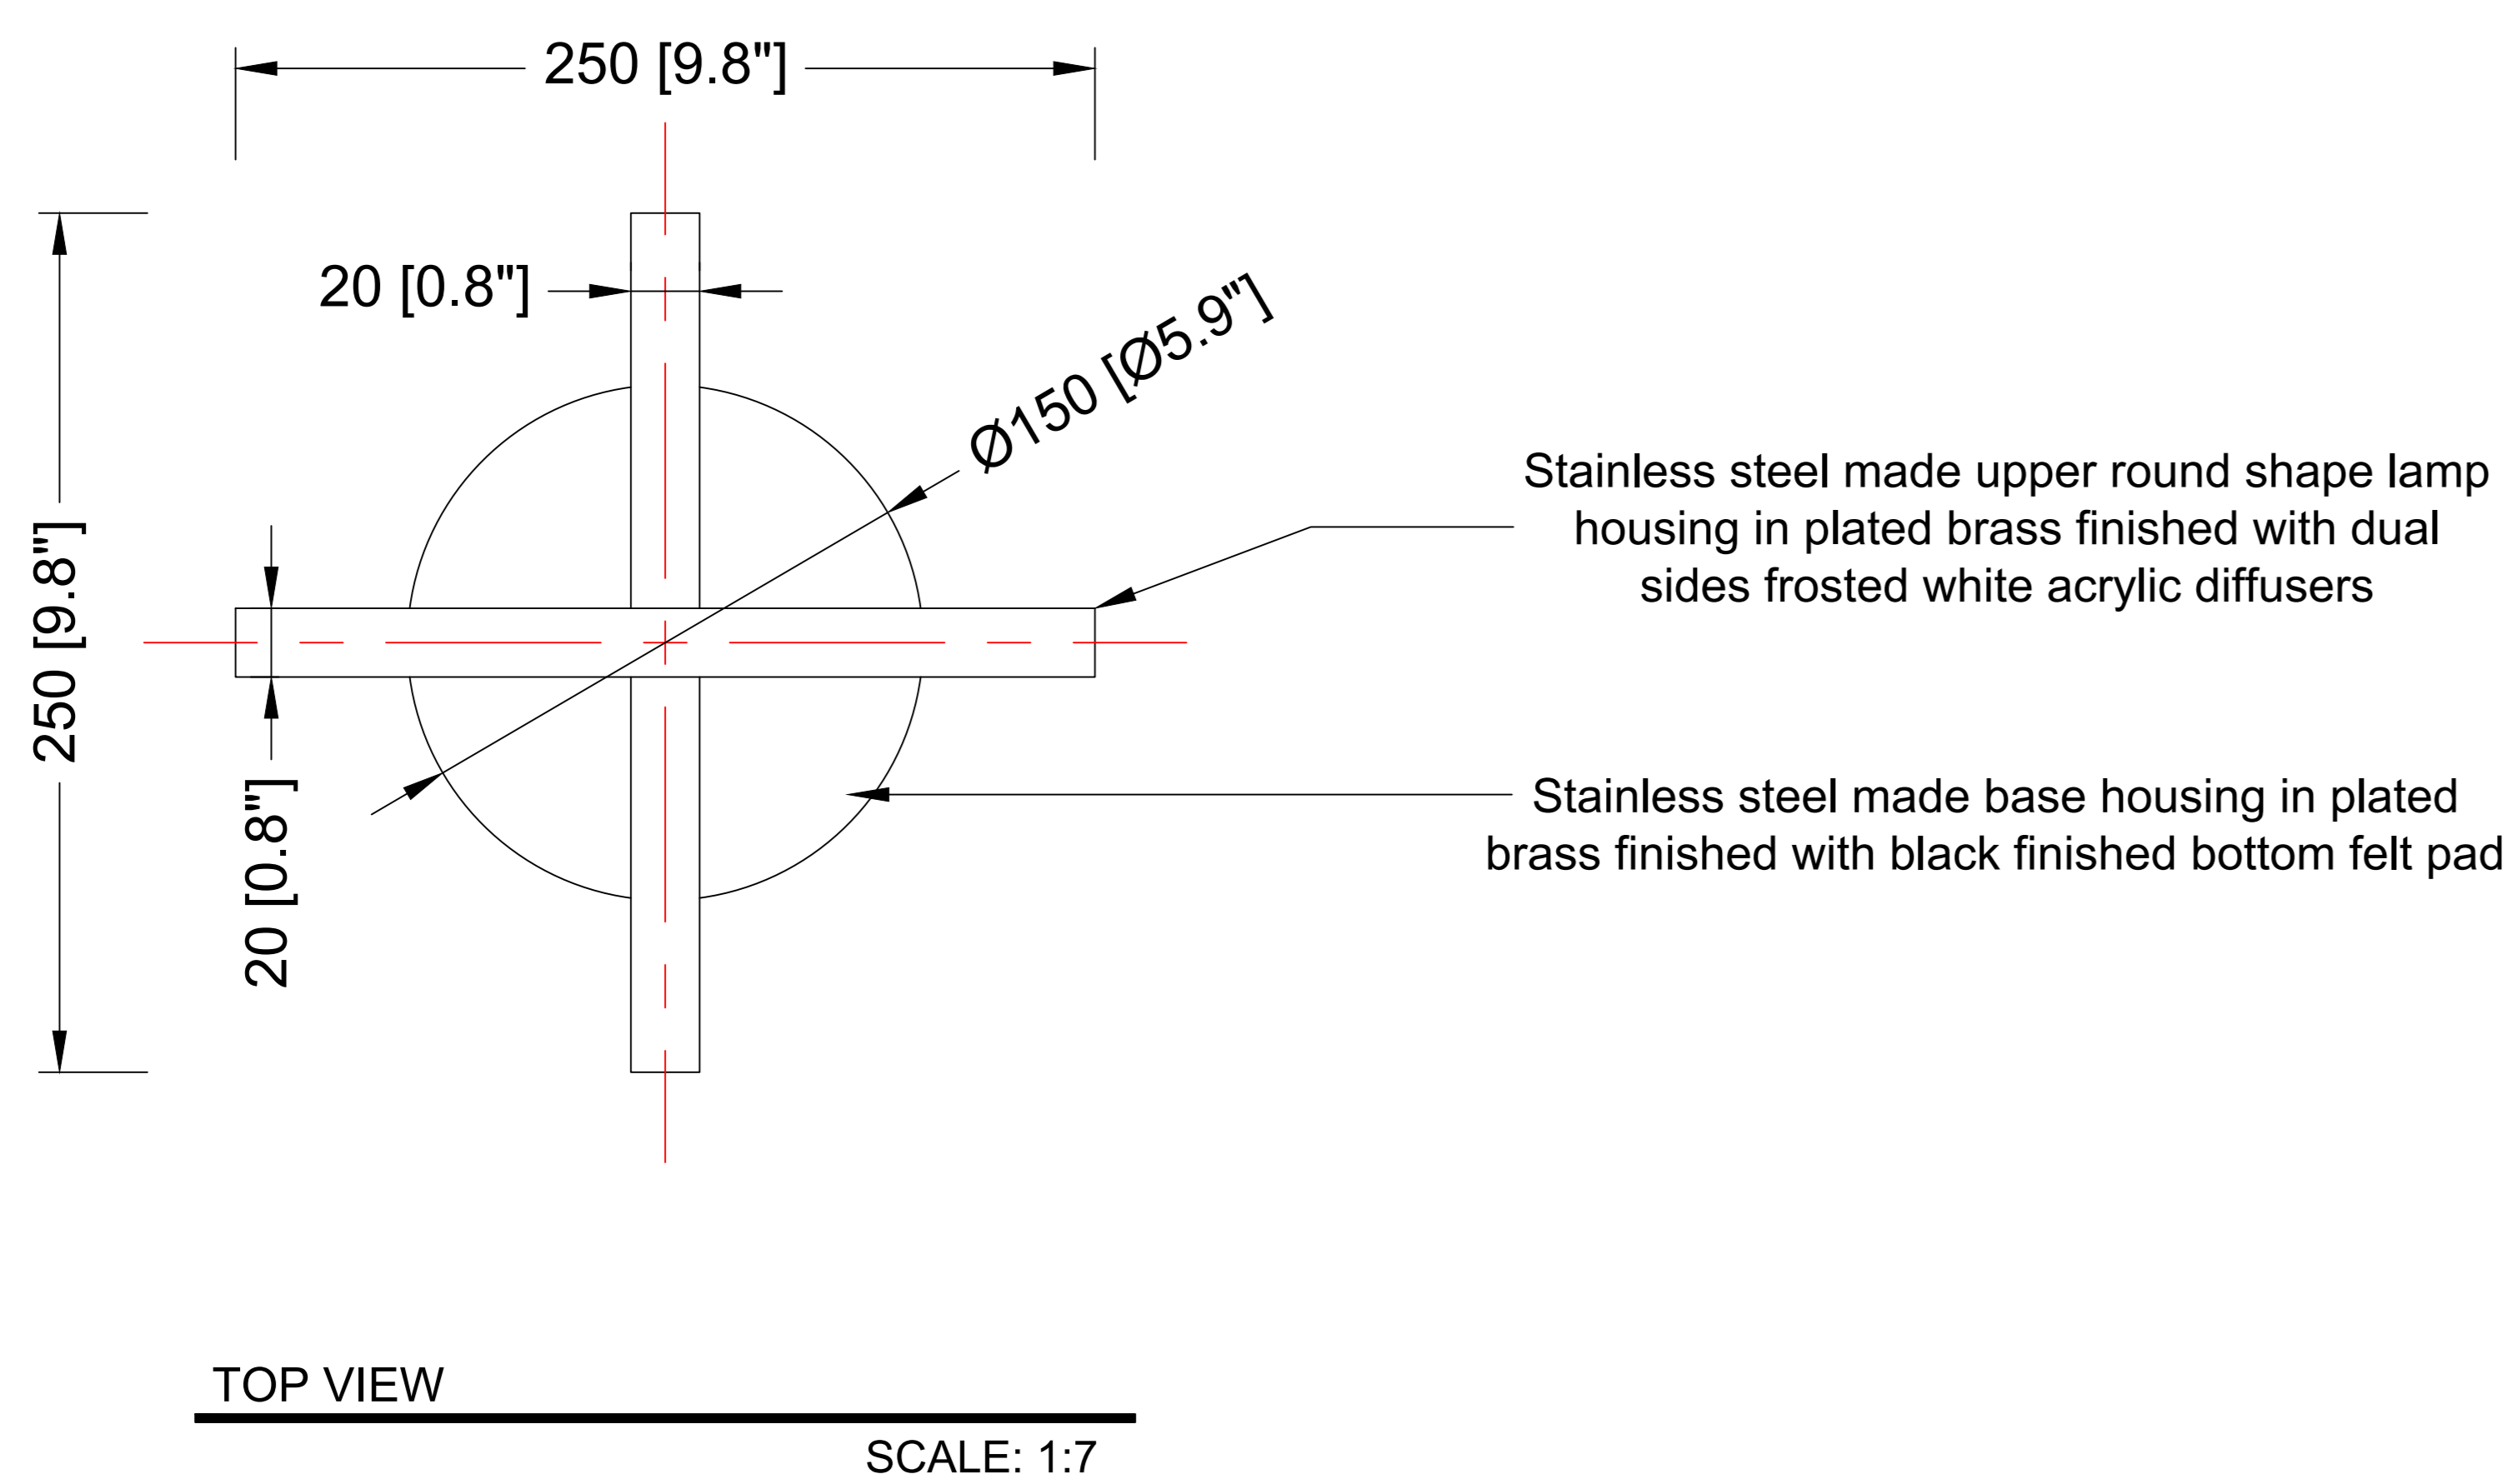

REEF LIGHTING
WHERE LIGHT TOUCHES THE SEA

PROJECT:

PO 5230

±5MM
Size tolerance
± 1/2°
Angle tolerance

Date: 26-07-2023

Revision:

Type: Table lamp

Item No: 9813 - BS

Dwg by:

Verification by:

Scale: 1: 7

Area/Location:

Dimension:

9.8"L x 9.8W x 16.5"H

Finish: White + Brass finished

Materials: Stainless steel + Acrylic

Weight: 3 kgs

Light: Osram LED 7W 3000K / Triac dimming

Qty: 4 pcs

☐ Approved

☐ Approved as noted

☐ Revise & resubmit

Date: _____

Signature: _____

Notes:

- *1: OAH is different with original. Original is 15.75".
- *2: Original has no dimming in-line switch.
- *3: Original has no dimming function on this table lamp.
- *4: Different LED light source & different wattage with original.

Reef Lighting, Inc. reserves the right to change or modify the product specifications without notification.

Ref Pic
SCALE: NTS