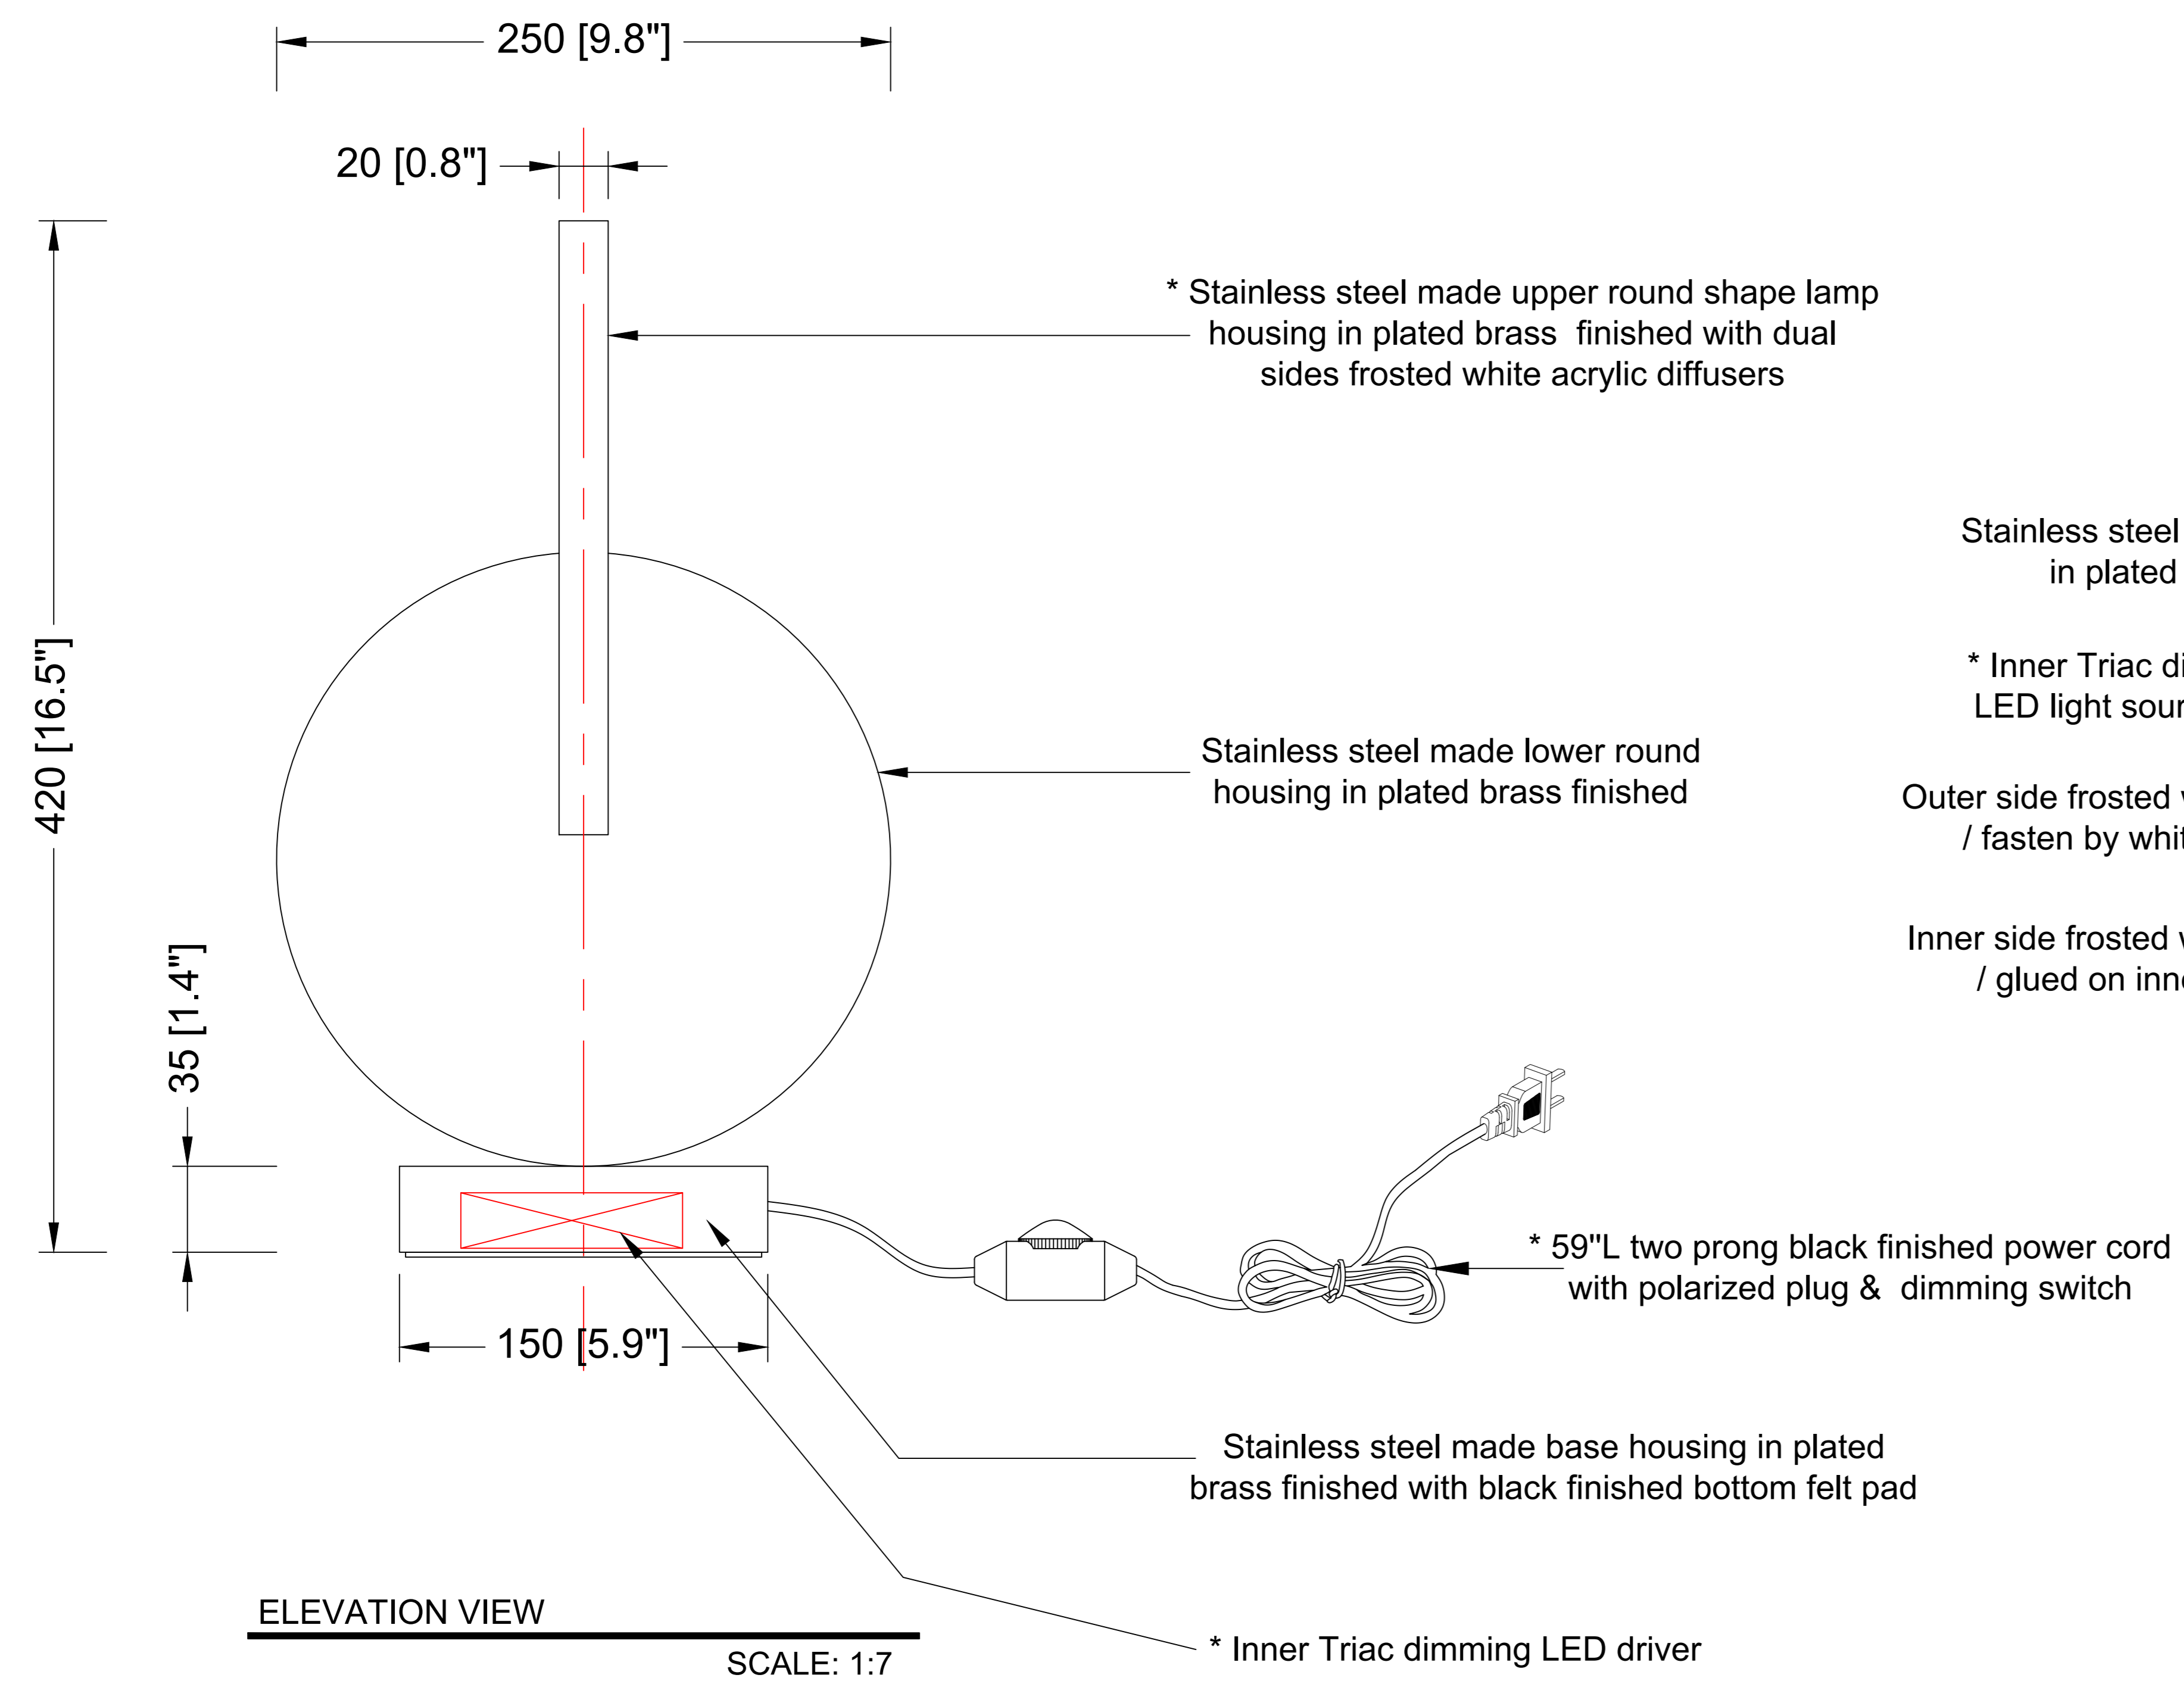

REEF LIGHTING
WHERE LIGHT TOUCHES THE SEA

PROJECT:

PO 5230

±5MM
Size tolerance
± 1/2°
Angle tolerance

Date: 26-07-2023

Revision:

Type: Table lamp

Item No: 9813 - BS

Dwg by:

Verification by:

Scale: 1: 7

Area/Location:

Dimension:

9.8"L x 9.8W x 16.5"H

Finish: White + Brass finished

Materials: Stainless steel + Acrylic

Weight: 3 kgs

Light: Osram LED 7W 3000K / Triac dimming

Qty: 4 pcs

☐ Approved

☐ Approved as noted

☐ Revise & resubmit

Date: _____

Signature: _____

Notes:

- *1: OAH is different with original. Original is 15.75".
- *2: Original has no dimming in-line switch.
- *3: Original has no dimming function on this table lamp.
- *4: Different LED light source & different wattage with original.

Reef Lighting, Inc. reserves the right to change or modify the product specifications without notification.

Ref Pic
SCALE: NTS