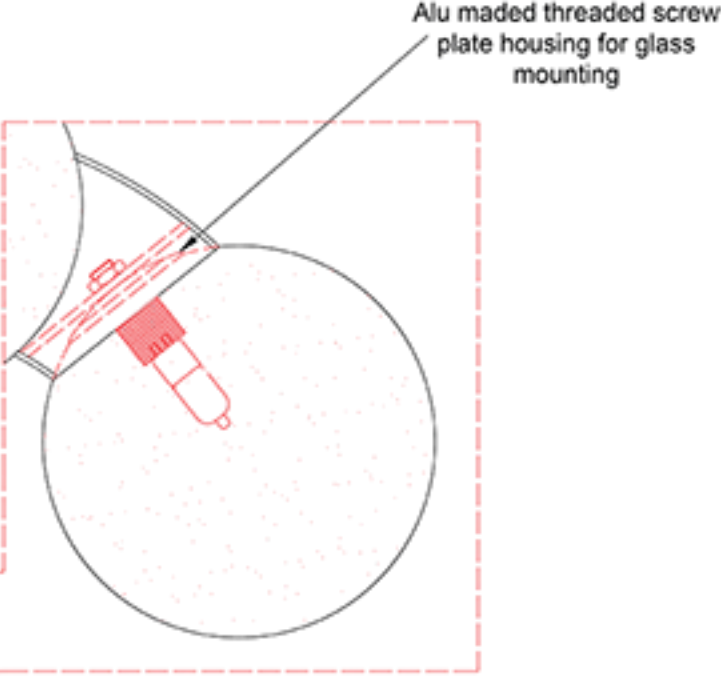

REEF LIGHTING
WHERE LIGHT TOUCHES THE SEA

PROJECT:
Reef Lighting

±5MM Size tolerance	
± 1/2° Angle tolerance	

Date: 30-06-2023

Revision:

Type: Pendant lamp

Item No: 9014-GBK

Dwg by:

Verification by:

Scale: 1: 7

Area/Location:

Dimension:
16.5"L x 16.5"W x 29.1"H /120"OAH

Finish: Glossy black + White finished

Materials: Stainless steel + Iron + Acrylic + Alu

Weight: 5 kgs

Light:G9 sockets *14pcs / Bulbs excluded

Qty: 2 pcs

- Approved
- Approved as noted
- Revise & resubmit

Date: _____

Signature: _____

Notes:

BOTTOM VIEW
SCALE: 1:7

Ref Pic
SCALE: NTS

ELEVATION VIEW
SCALE: 1:7