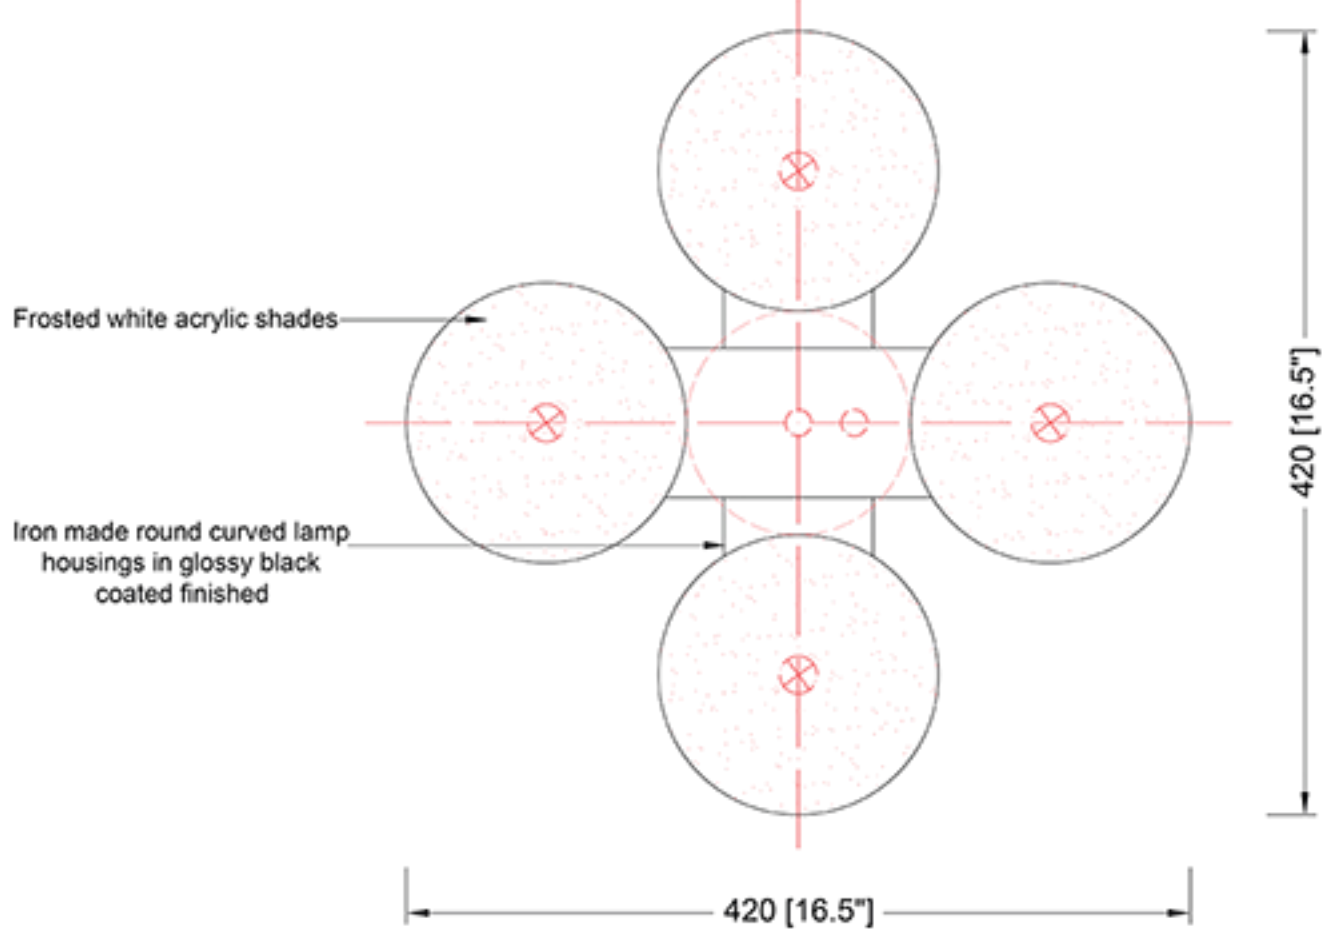

REEF LIGHTING
WHERE LIGHT TOUCHES THE SEA

PROJECT:
Reef Lighting

±5MM Size tolerance	
± 1/2° Angle tolerance	

Date: 30-06-2023

Revision:

Type: Pendant lamp

Item No: 9014-GBK

Dwg by:

Verification by:

Scale: 1: 7

Area/Location:

Dimension:
16.5"L x 16.5"W x 29.1"H /120"OAH

Finish: Glossy black + White finished

Materials: Stainless steel + Iron + Acrylic + Alu

Weight: 5 kgs

Light:G9 sockets *14pcs / Bulbs excluded

Qty: 2 pcs

- ☐ Approved
- ☐ Approved as noted
- ☐ Revise & resubmit

Date: _____

Signature: _____

Notes:

BOTTOM VIEW
SCALE: 1:7