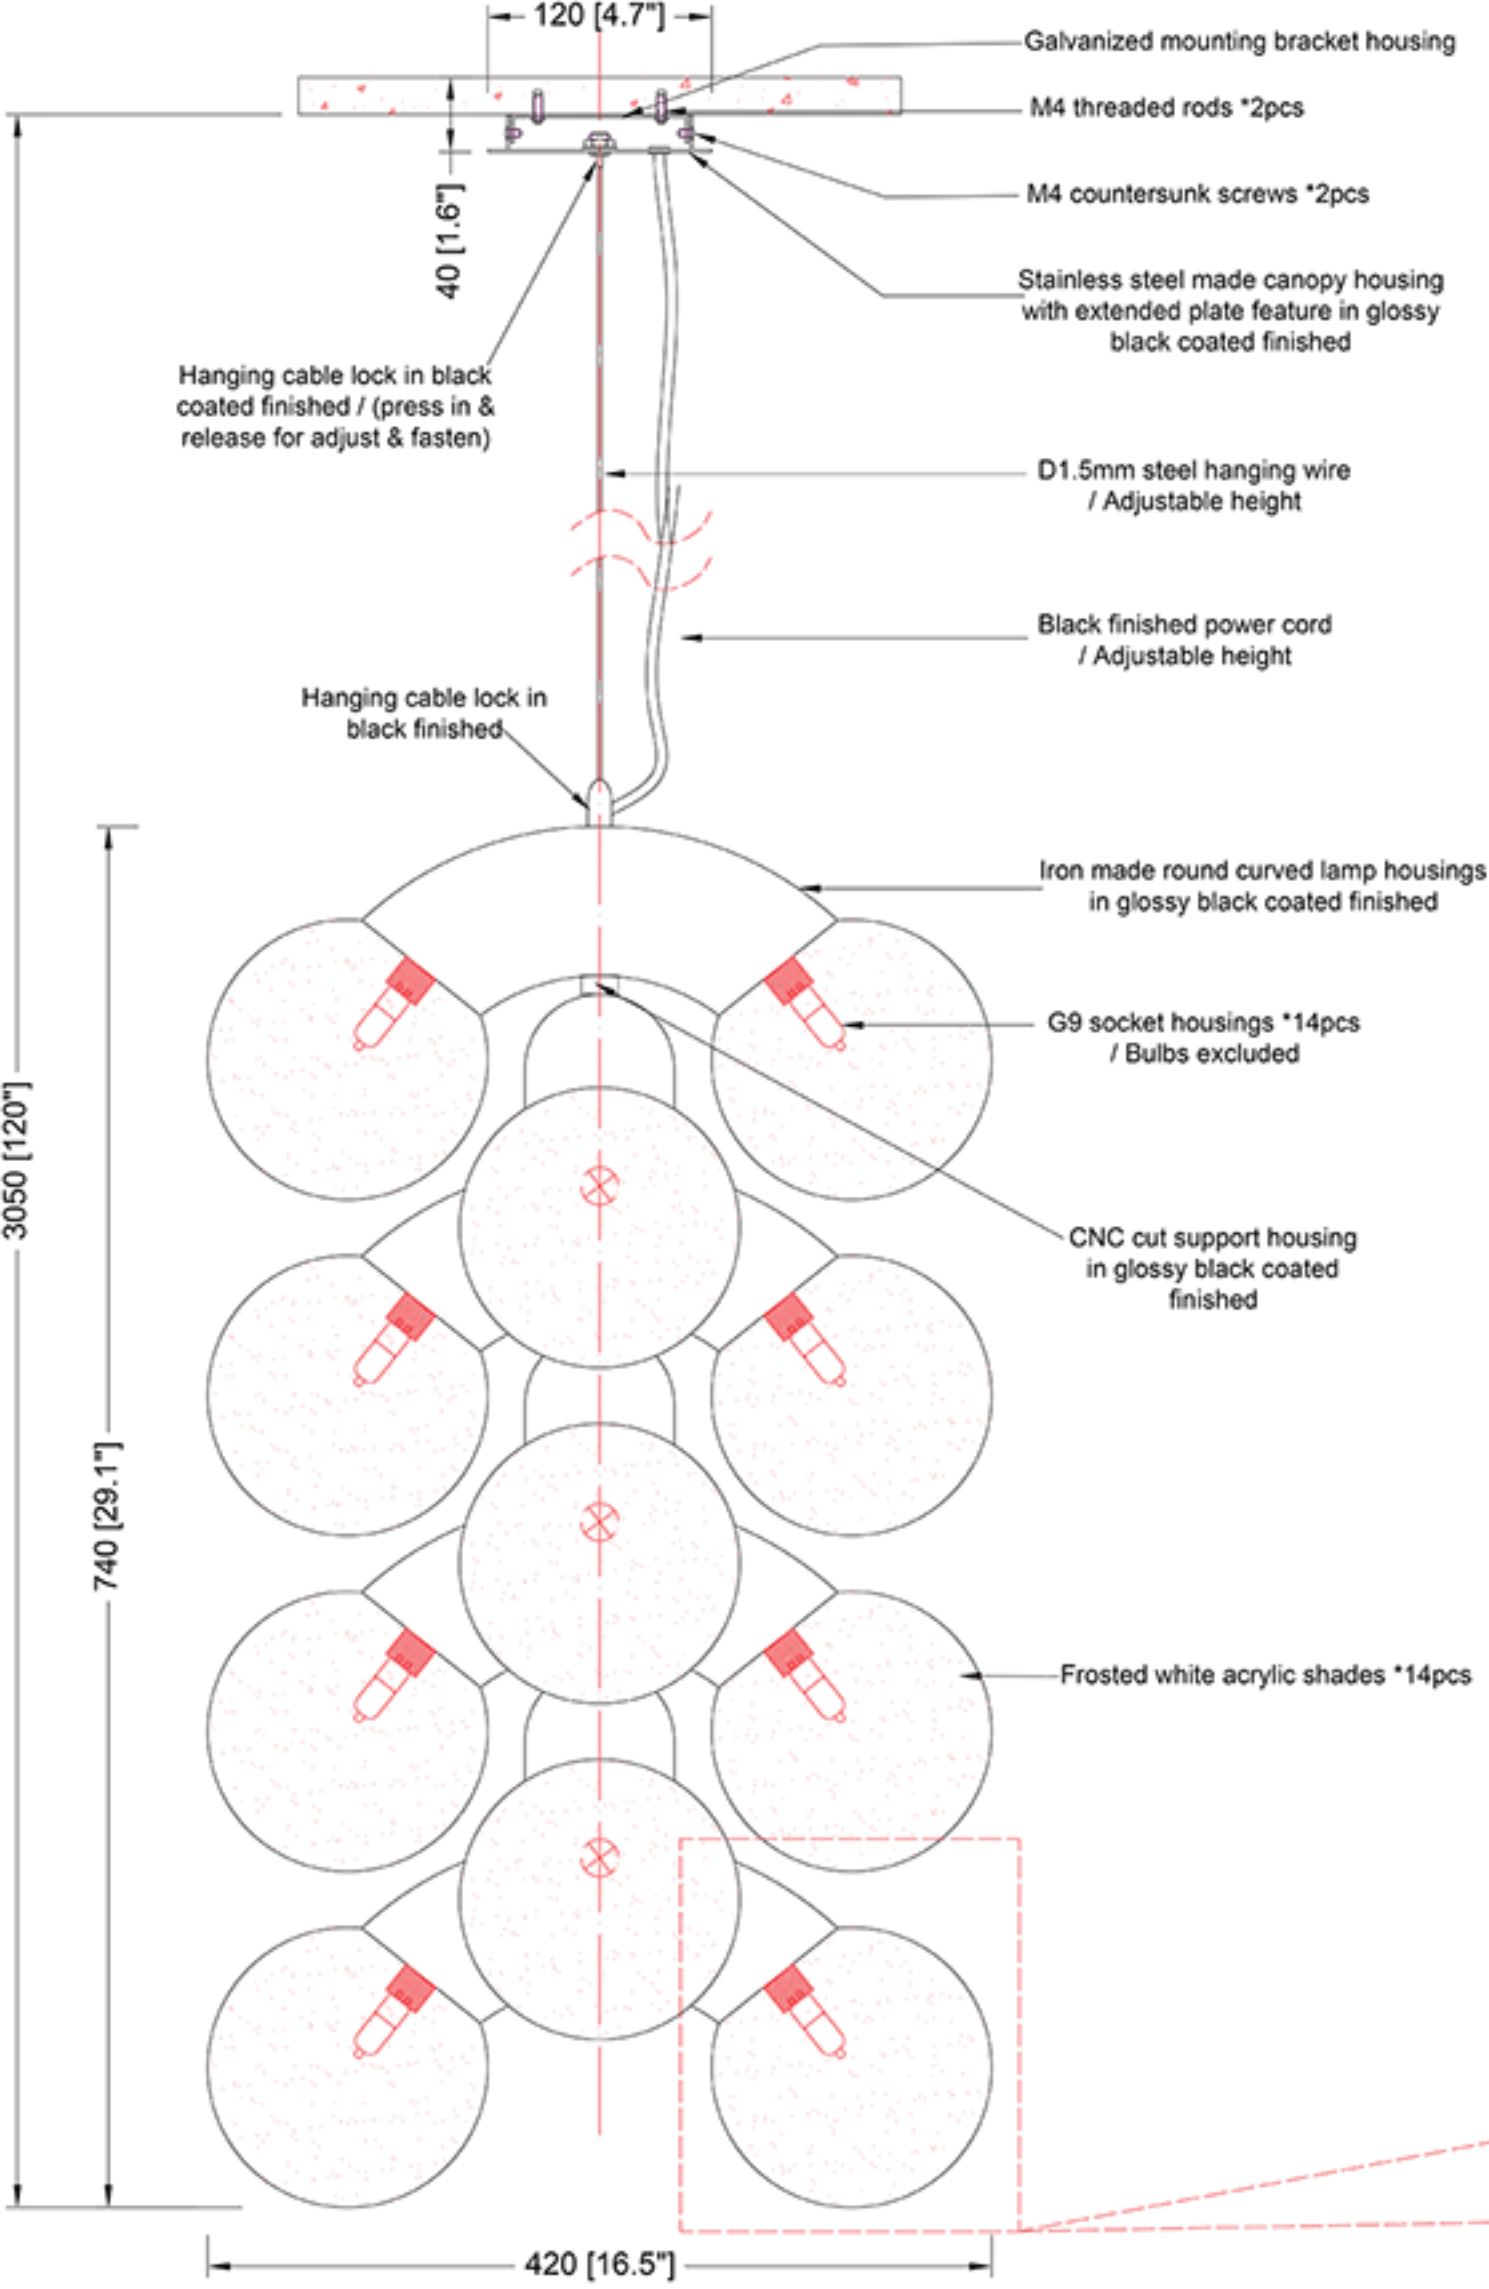

REEF LIGHTING
WHERE LIGHT TOUCHES THE SEA

PROJECT:
Reef Lighting

±5MM Size tolerance	
± 1/2° Angle tolerance	

Date: 30-06-2023

Revision:

Type: Pendant lamp

Item No: 9014-GBK

Dwg by:

Verification by:

Scale: 1: 7

Area/Location:

Dimension:
16.5"L x 16.5"W x 29.1"H /120"OAH

Finish: Glossy black + White finished

Materials: Stainless steel + Iron + Acrylic + Alu

Weight: 5 kgs

Light:G9 sockets *14pcs / Bulbs excluded

Qty: 2 pcs

- Approved
- Approved as noted
- Revise & resubmit

Date: _____

Signature: _____

Notes:

BOTTOM VIEW
SCALE: 1:7

Ref Pic
SCALE: NTS

ELEVATION VIEW
SCALE: 1:7