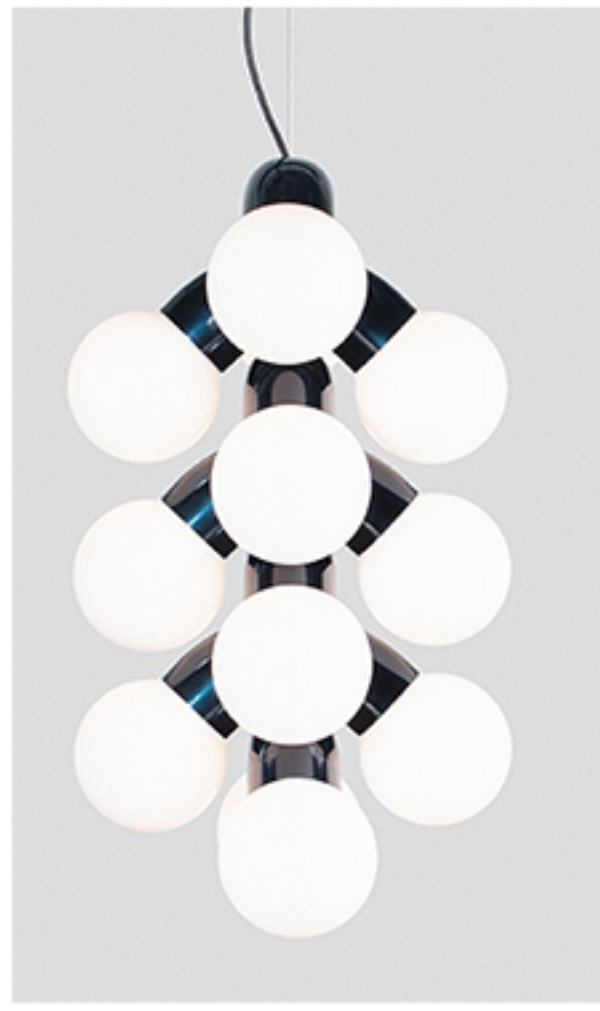

REEF LIGHTING
WHERE LIGHT TOUCHES THE SEA

PROJECT:
Reef Lighting

±5MM Size tolerance	
± 1/2° Angle tolerance	

Date: 30-06-2023

Revision:

Type: Pendant lamp

Item No: 9014-GBK

Dwg by:

Verification by:

Scale: 1: 7

Area/Location:

Dimension:
16.5"L x 16.5"W x 29.1"H /120"OAH

Finish: Glossy black + White finished

Materials: Stainless steel + Iron + Acrylic + Alu

Weight: 5 kgs

Light:G9 sockets *14pcs / Bulbs excluded

Qty: 2 pcs

- Approved
- Approved as noted
- Revise & resubmit

Date: _____

Signature: _____

Notes:

BOTTOM VIEW
SCALE: 1:7

Ref Pic
SCALE: NTS

ELEVATION VIEW
SCALE: 1:7