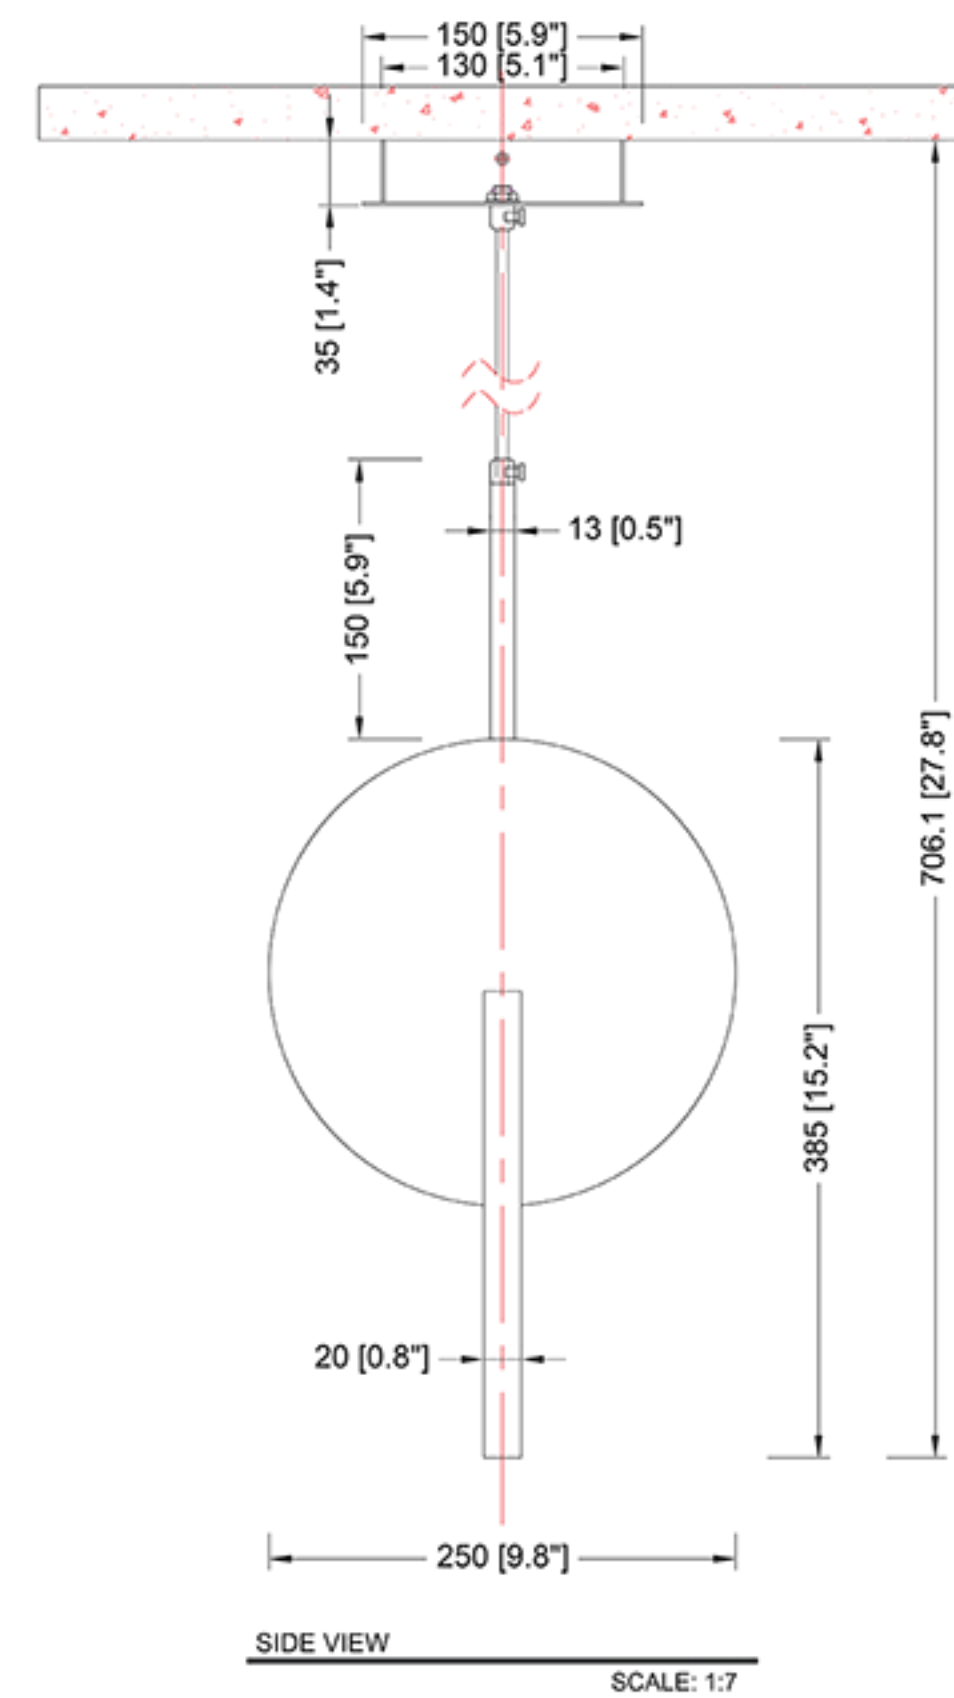

REEF LIGHTING
WHERE LIGHT TOUCHES THE SEA

PROJECT:

Reef Lighting

±5MM
Size tolerance
± 1/2°
Angle tolerance

Date: 25-06-2023

Revision:

Type: Pendant lamp

Item No: 9812-PN

Dwg by:

Verification by:

Scale: 1: 7

Area/Location:

Dimension:

9.8"L x 9.8"W x 120"OAH

Finish: White + Polished nickel finished

Materials: Stainless steel + Alu + Acrylic

Weight: 4 kgs

Light: Osram LED 7W 3000K / Triac dimming

Qty: 10 pcs

☐ Approved

☐ Approved as noted

☐ Revise & resubmit

Date: _____

Signature: _____

Notes:

Ref Pic

SCALE: NTS

REEF LIGHTING RESERVES THE RIGHT TO CHANGE OR MODIFY THE PRODUCT SPECIFICATION WITHOUT NOTIFICATION.