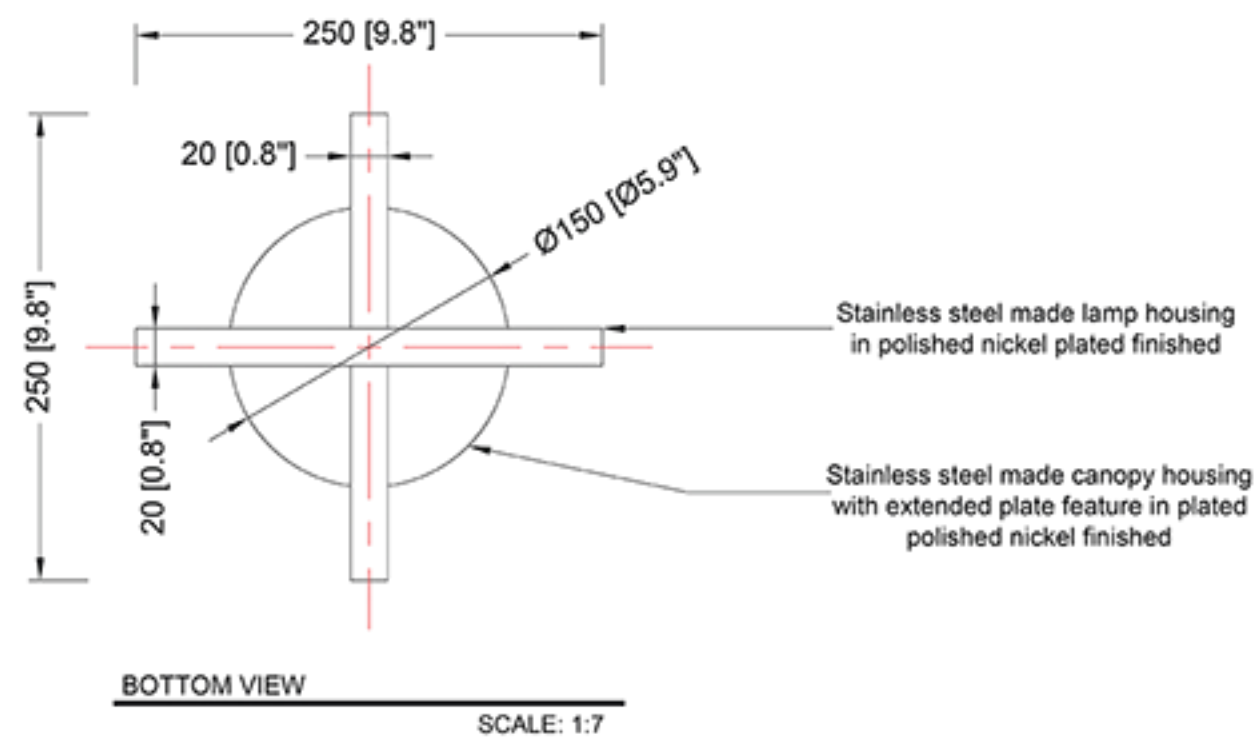

REEF LIGHTING
WHERE LIGHT TOUCHES THE SEA

PROJECT:

Reef Lighting

±5MM
Size tolerance
± 1/2°
Angle tolerance

Date: 25-06-2023

Revision:

Type: Pendant lamp

Item No: 9812-PN

Dwg by:

Verification by:

Scale: 1: 7

Area/Location:

Dimension:

9.8"L x 9.8"W x 120"OAH

Finish: White + Polished nickel finished

Materials: Stainless steel + Alu + Acrylic

Weight: 4 kgs

Light: Osram LED 7W 3000K / Triac dimming

Qty: 10 pcs

☐ Approved

☐ Approved as noted

☐ Revise & resubmit

Date: _____

Signature: _____

Notes:

Ref Pic

SCALE: NTS

REEF LIGHTING RESERVES THE RIGHT TO CHANGE OR MODIFY THE PRODUCT SPECIFICATION WITHOUT NOTIFICATION.