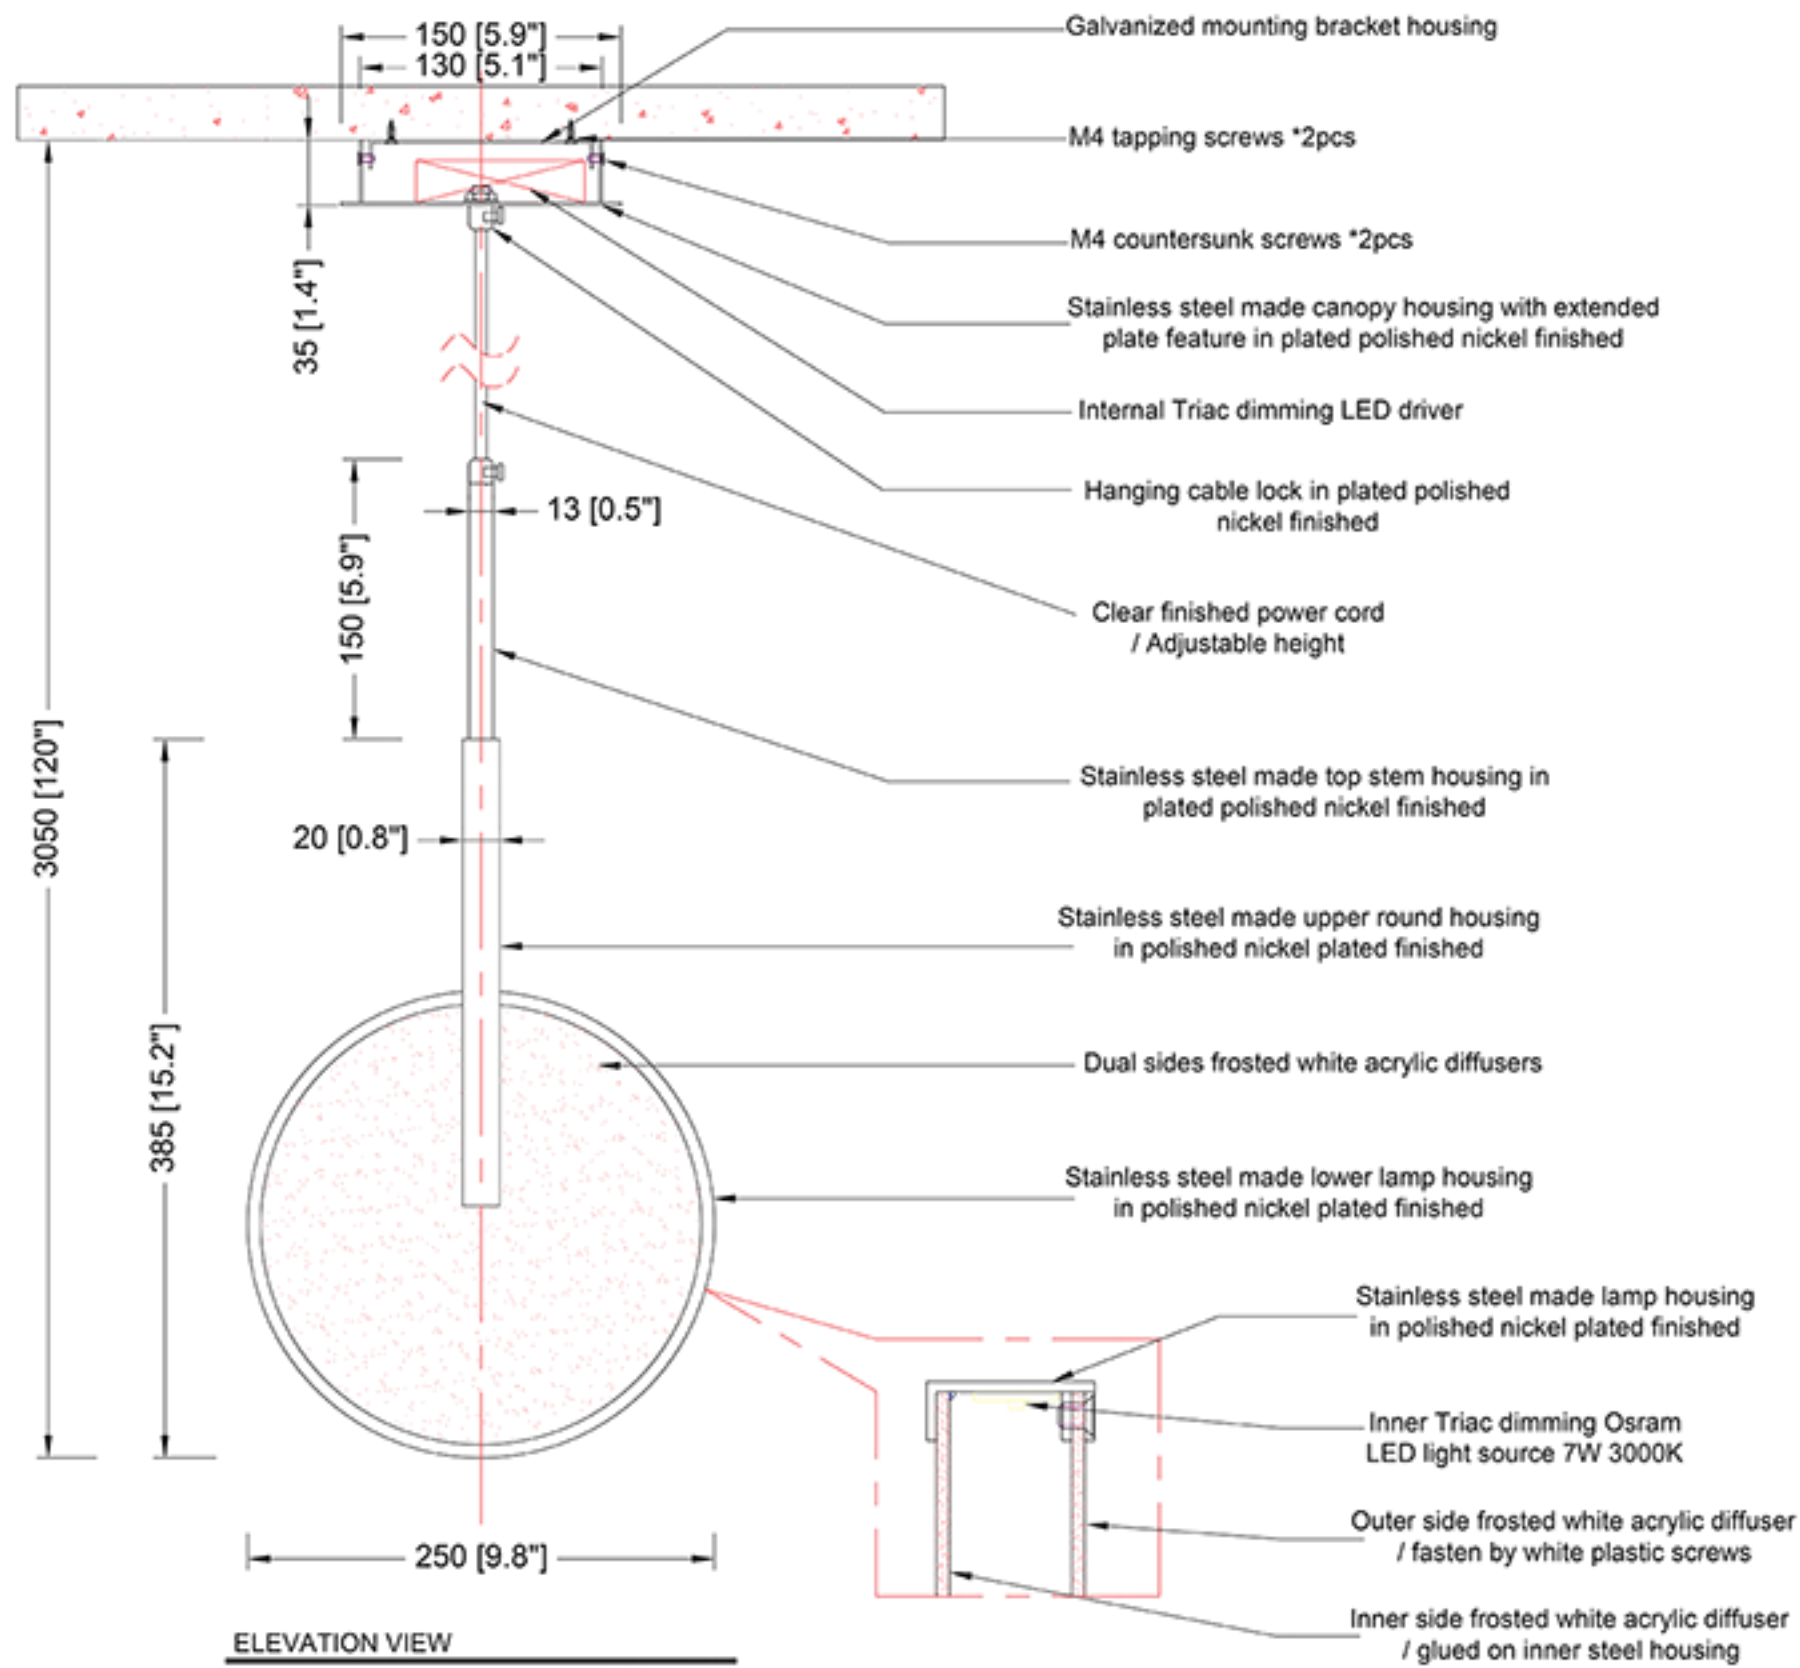

REEF LIGHTING
WHERE LIGHT TOUCHES THE SEA

PROJECT:

Reef Lighting

±5MM
Size tolerance
± 1/2°
Angle tolerance

Date: 25-06-2023

Revision:

Type: Pendant lamp

Item No: 9812-PN

Dwg by:

Verification by:

Scale: 1: 7

Area/Location:

Dimension:

9.8"L x 9.8"W x 120"OAH

Finish: White + Polished nickel finished

Materials: Stainless steel + Alu + Acrylic

Weight: 4 kgs

Light: Osram LED 7W 3000K / Triac dimming

Qty: 10 pcs

☐ Approved

☐ Approved as noted

☐ Revise & resubmit

Date: _____

Signature: _____

Notes:

Ref Pic

SCALE: NTS

REEF LIGHTING RESERVES THE RIGHT TO CHANGE OR MODIFY THE PRODUCT SPECIFICATION WITHOUT NOTIFICATION.