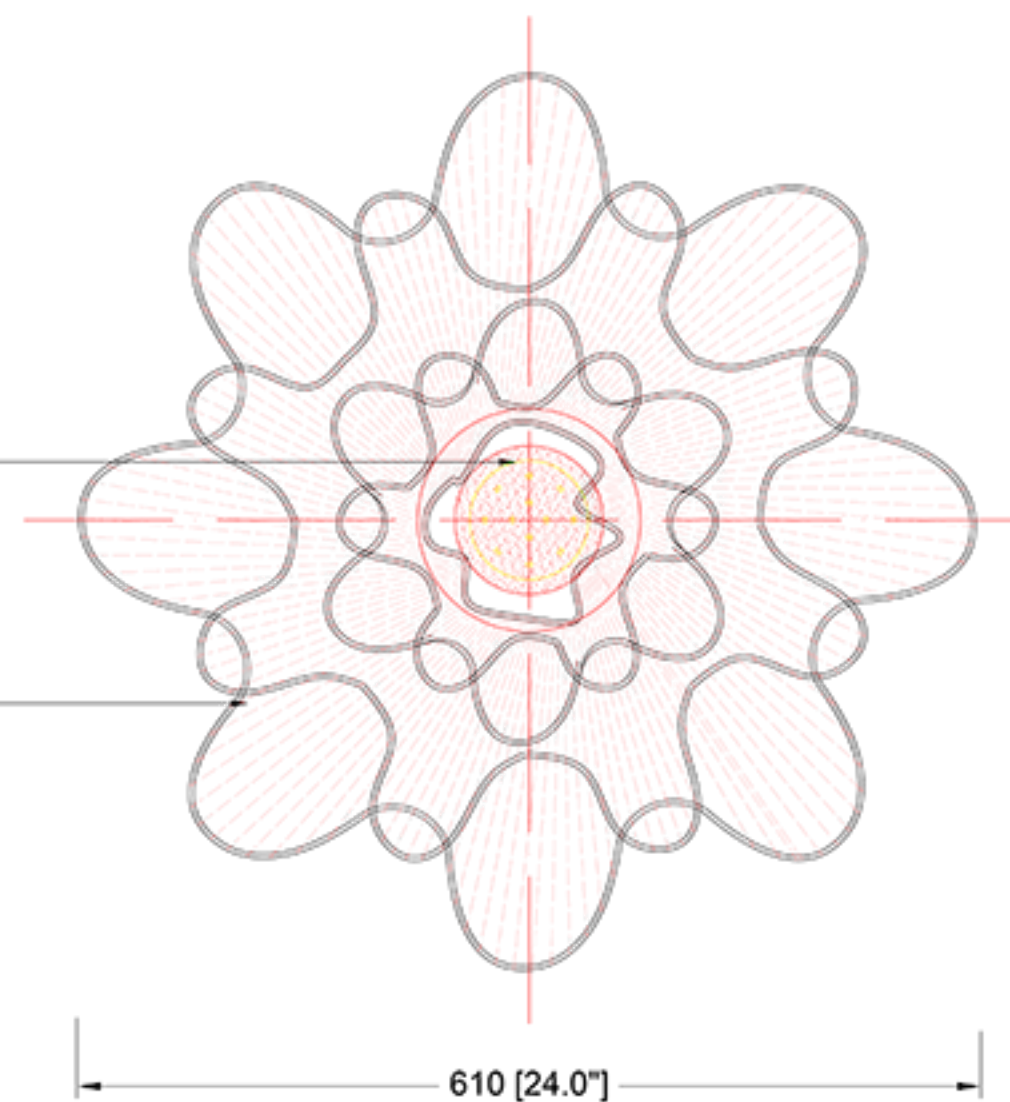

REEF LIGHTING
WHERE LIGHT TOUCHES THE SEA

PROJECT:

PO 5230

±5MM
Size tolerance
± 1/2"
Angle tolerance

Date: 26-07-2023

Revision:

Type: Pendant lamp

Item No: 9245-GD

Dwg by:

Verification by:

Scale: 1: 8

Area/Location:

Dimension:
24"L x 24"W x 24"H / 120"OAH

Finish: Golden + White

Materials: Stainless steel + Iron + Alu + Acrylic

Weight: 13kgs

Reef Lighting, Inc. reserves the right to change or modify the product specifications without notification.

ELEVATION VIEW
SCALE: 1:8

BOTTOM VIEW
SCALE: 1:8

Ref Pic
SCALE: NTS