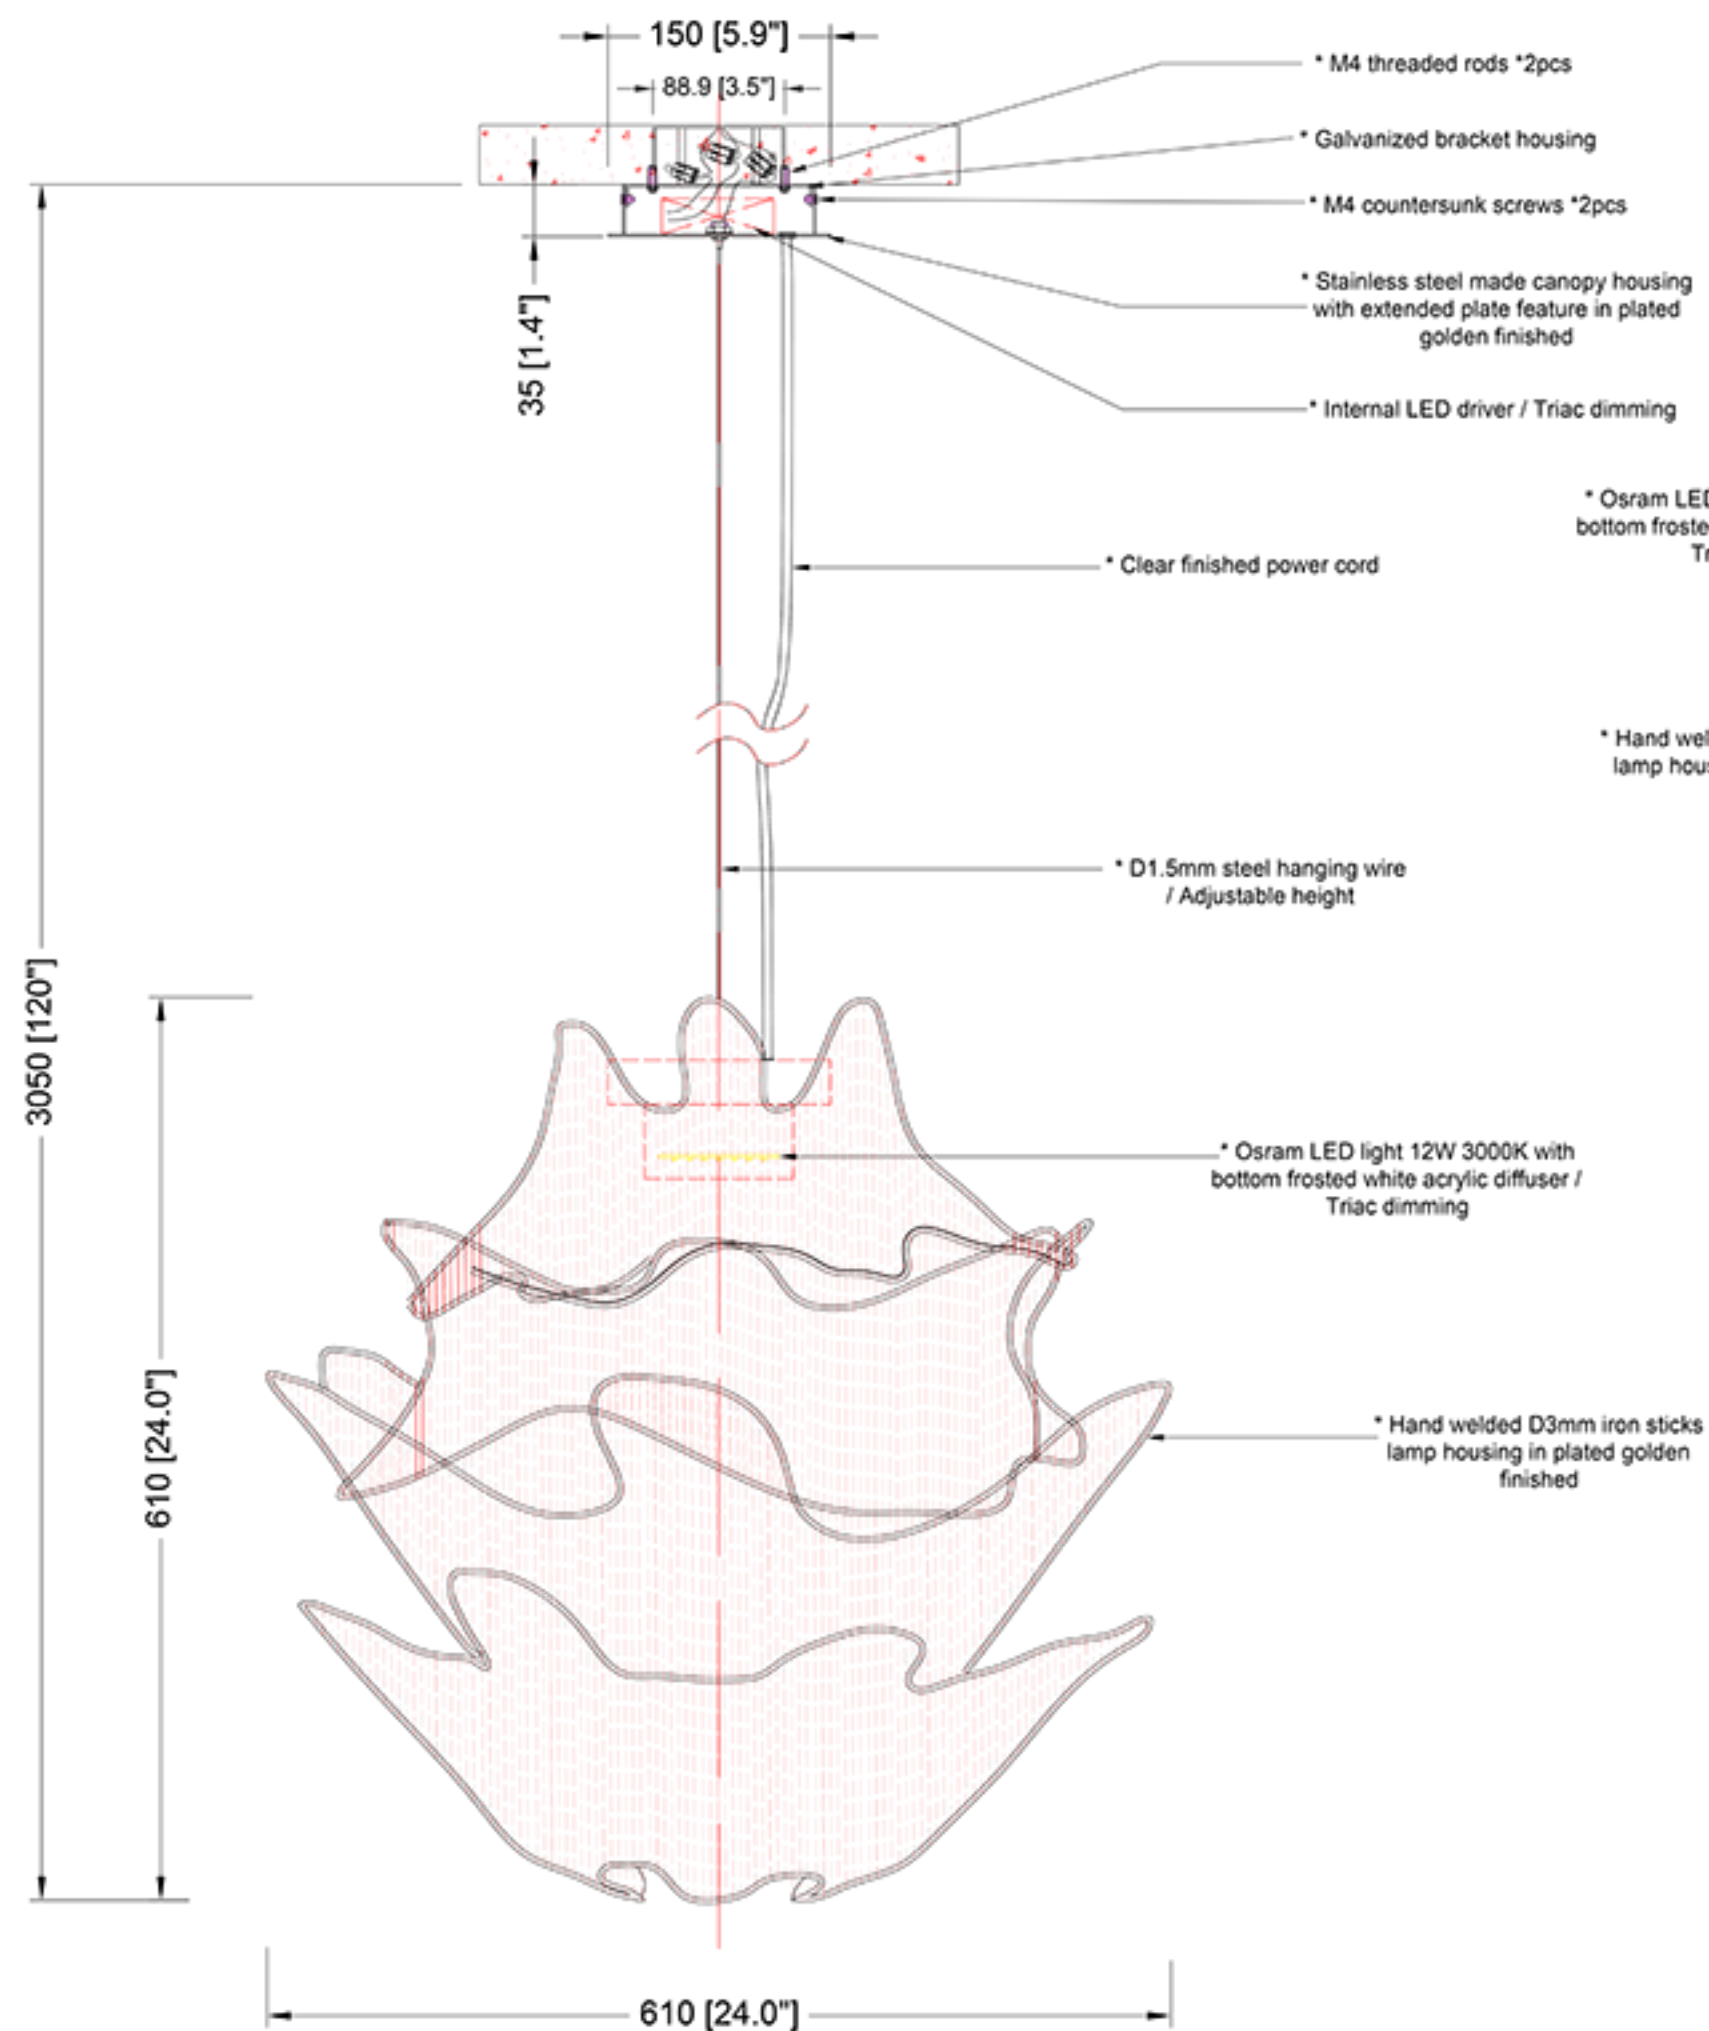

REEF LIGHTING
WHERE LIGHT TOUCHES THE SEA

PROJECT:

PO 5230

±5MM
Size tolerance
± 1/2"
Angle tolerance

Date: 26-07-2023

Revision:

Type: Pendant lamp

Item No: 9245-GD

Dwg by:

Verification by:

Scale: 1: 8

Area/Location:

Dimension:
24"L x 24"W x 24"H / 120"OAH

Finish: Golden + White

Materials: Stainless steel + Iron + Alu + Acrylic

Weight: 13kgs

- *1: Different design & size canopy from original.
- *2: Different LED light & structure from original.
- *3: Different mounting structure from original.
- *4: Different hanging height from original.
- *5: Triac dimming function on fixture.

Reef Lighting, Inc. reserves the right to change or modify the product specifications without notification.

ELEVATION VIEW
SCALE: 1:8

BOTTOM VIEW
SCALE: 1:8

Ref Pic
SCALE: NTS