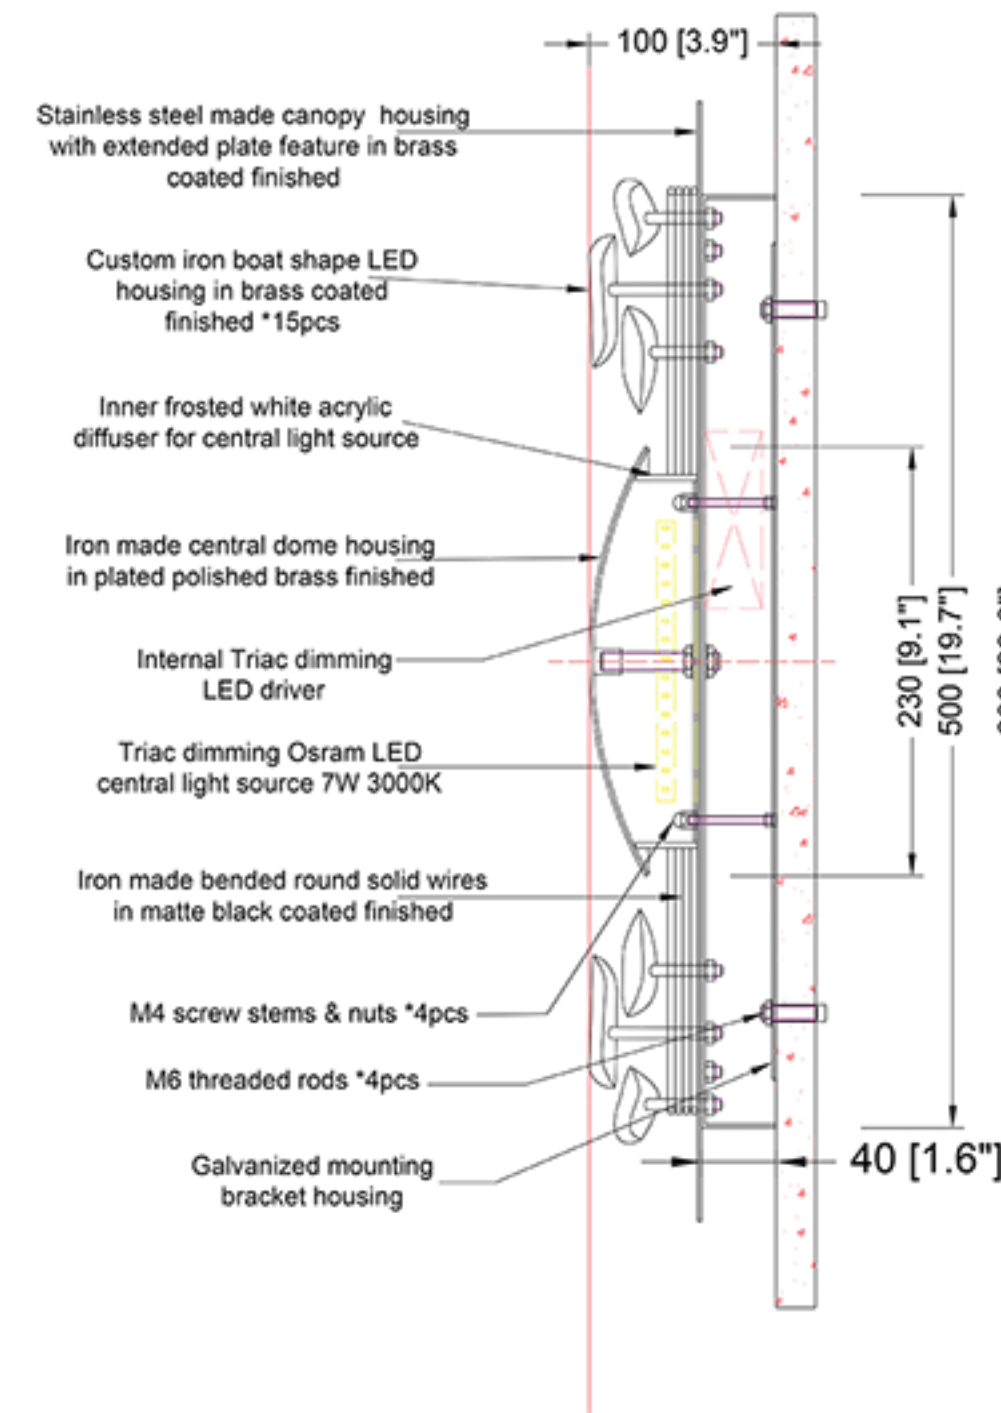

REEF LIGHTING
WHERE LIGHT TOUCHES THE SEA

PROJECT:

Reef Lighting

±5MM
Size tolerance
± 1/2°
Angle tolerance

Date: 30-06-2023

Revision:

Type: Wall sconce

Item No: 9720-S-BS

Dwg by:

Verification by:

Scale: 1: 7

Area/Location:

Dimension:

23.6"L x 23.6"H x 3.9" Depth

Finish: Brass + Black finished

Materials: Stainless steel + Iron + Alu + Acrylic

Notes:

REEF LIGHTING RESERVES THE RIGHT TO CHANGE OR MODIFY THE PRODUCT SPECIFICATION WITHOUT NOTIFICATION.

ELEVATION VIEW

SCALE: 1:7

SIDE VIEW

SCALE: 1:7

TOP VIEW

SCALE: 1:7

Ref Pic

SCALE: NTS