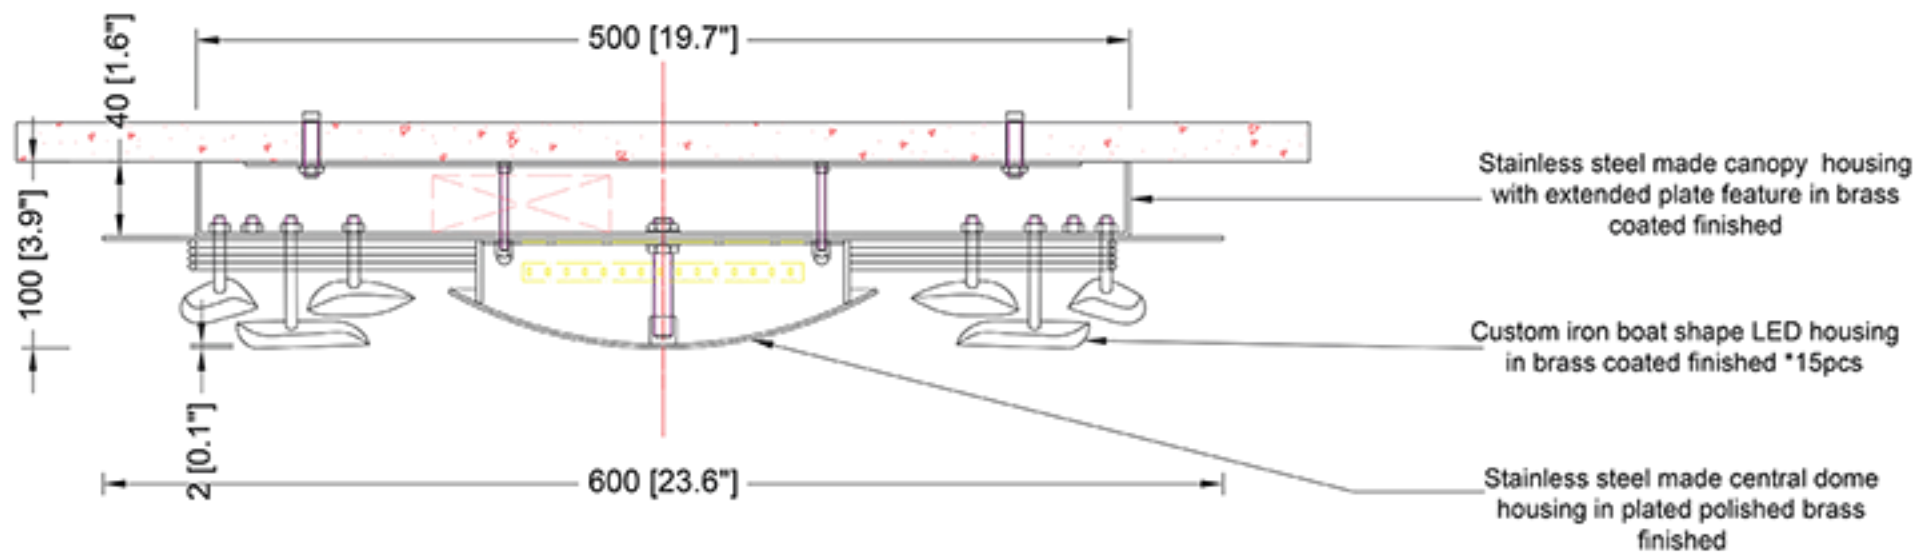

REEF LIGHTING
WHERE LIGHT TOUCHES THE SEA

PROJECT:

Reef Lighting

±5MM
Size tolerance
± 1/2°
Angle tolerance

Date: 30-06-2023

Revision:

Type: Wall sconce

Item No: 9720-S-BS

Dwg by:

Verification by:

Scale: 1: 7

Area/Location:

Dimension:

23.6"L x 23.6"H x 3.9" Depth

Finish: Brass + Black finished

Materials: Stainless steel + Iron + Alu + Acrylic

Notes:

REEF LIGHTING RESERVES THE RIGHT TO CHANGE OR MODIFY THE PRODUCT SPECIFICATION WITHOUT NOTIFICATION.

ELEVATION VIEW

SCALE: 1:7

SIDE VIEW

SCALE: 1:7

TOP VIEW

SCALE: 1:7

Ref Pic

SCALE: NTS