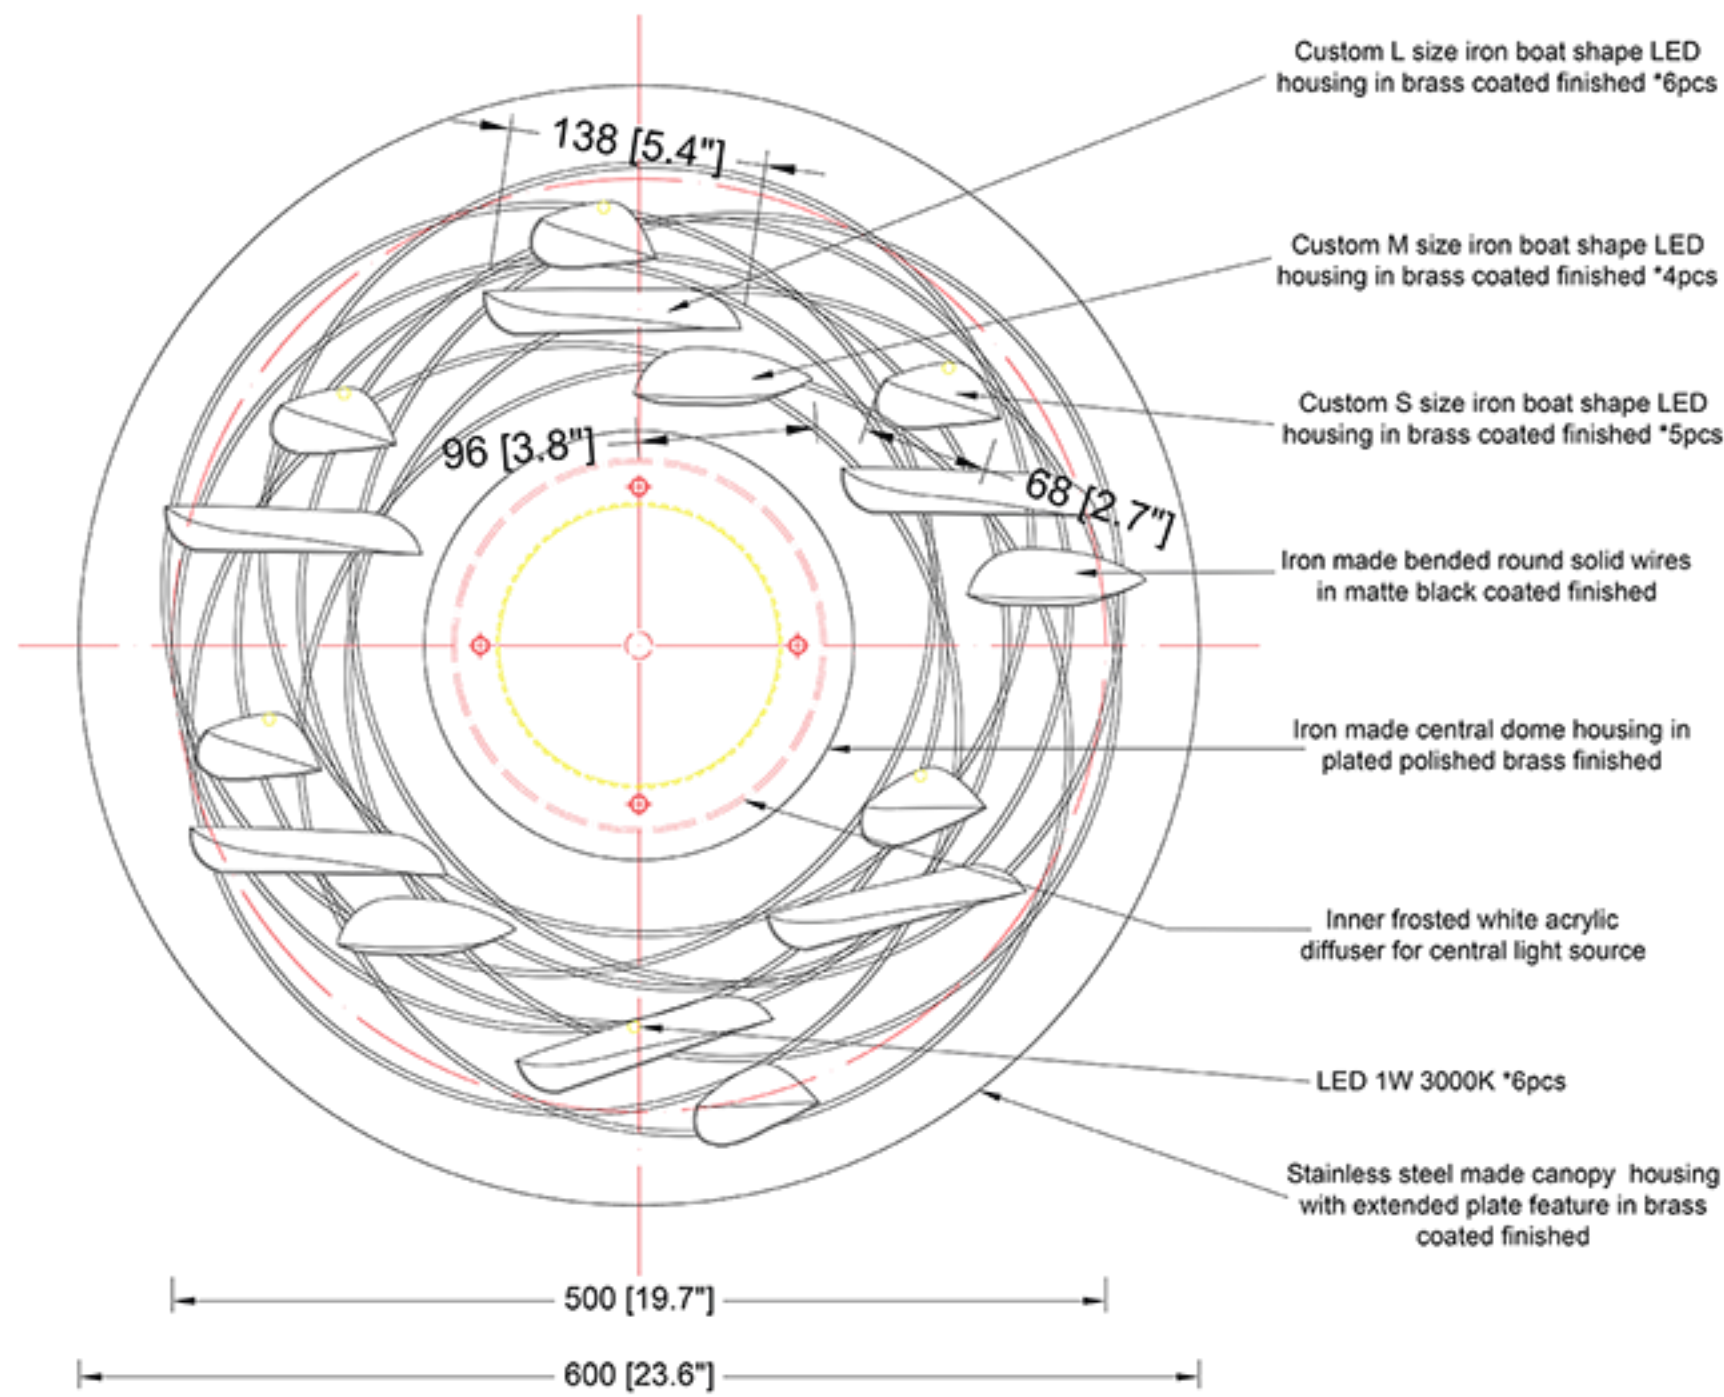

REEF LIGHTING
WHERE LIGHT TOUCHES THE SEA

PROJECT:

Reef Lighting

±5MM
Size tolerance
± 1/2°
Angle tolerance

Date: 30-06-2023

Revision:

Type: Wall sconce

Item No: 9720-S-BS

Dwg by:

Verification by:

Scale: 1: 7

Area/Location:

Dimension:

23.6"L x 23.6"H x 3.9" Depth

Finish: Brass + Black finished

Materials: Stainless steel + Iron + Alu + Acrylic

Notes:

REEF LIGHTING RESERVES THE RIGHT TO CHANGE OR MODIFY THE PRODUCT SPECIFICATION WITHOUT NOTIFICATION.

ELEVATION VIEW

SCALE: 1:7

SIDE VIEW

SCALE: 1:7

TOP VIEW

SCALE: 1:7

Ref Pic

SCALE: NTS