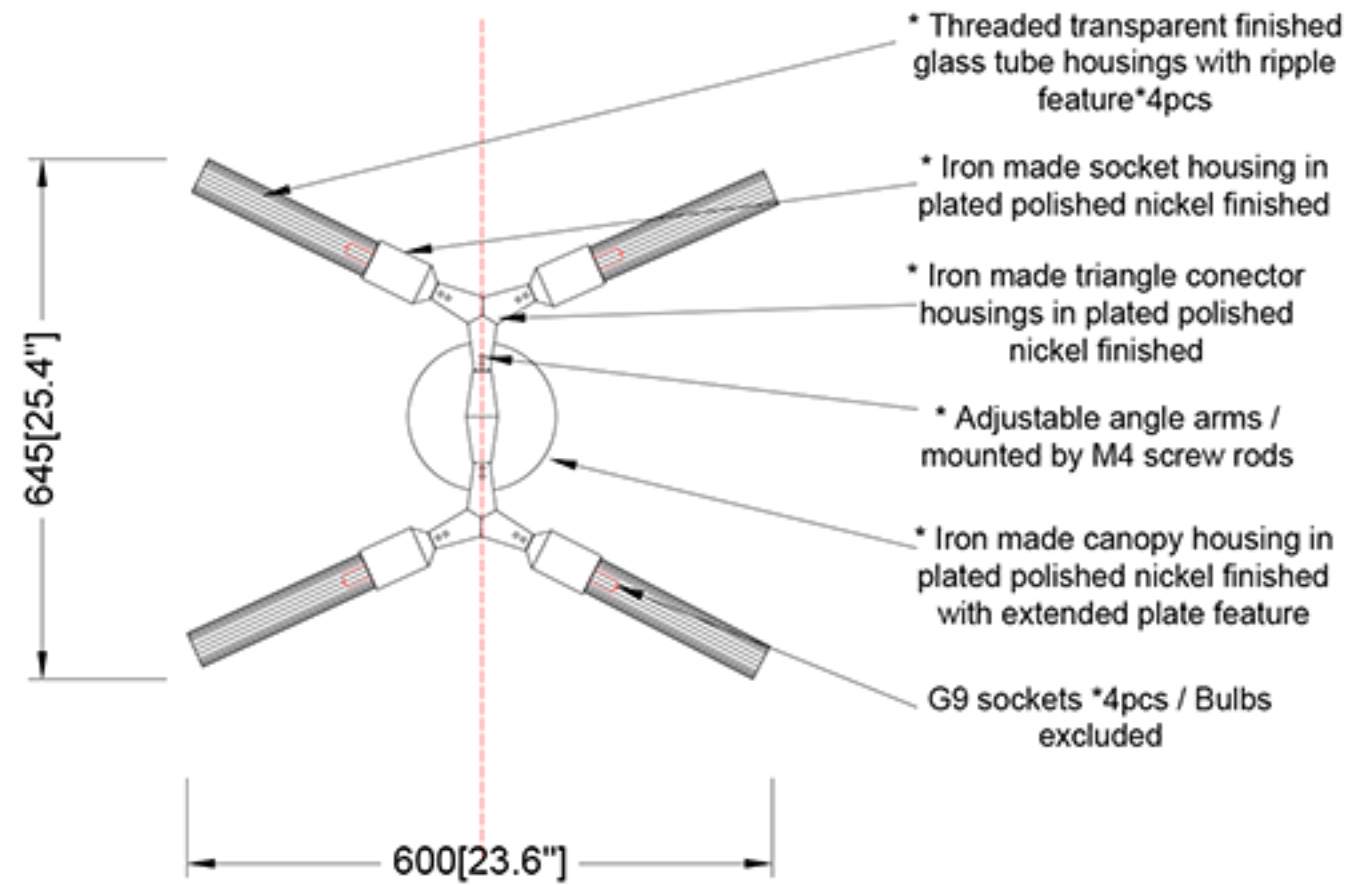

REEF LIGHTING
WHERE LIGHT TOUCHES THE SEA

PROJECT:

PO 5230

±5MM
Size tolerance
± 1/2°
Angle tolerance

Date: 07-08-2023

Revision:

Type: Wall sconce

Item No: 9634-PN

Dwg by:

Verification by:

Scale: 1: 10

Area/Location:

Dimension:

23.6"L x 25.4"H x 11.8"depth

Finish: Polished nickel + Clear glass

Materials: Iron + Glass

Notes:

*1: Different design & size canopy from original.

*2: Different mounting structure from original.

*3: Different but similar fixture size from original.

Reef Lighting, Inc. reserves the right to change or modify the product specifications without notification.

ELEVATION VIEW

SCALE: 1:10

Ref Pic

SCALE: NTS

SIDE VIEW

SCALE: 1:10

Different angle adjustment Ref view