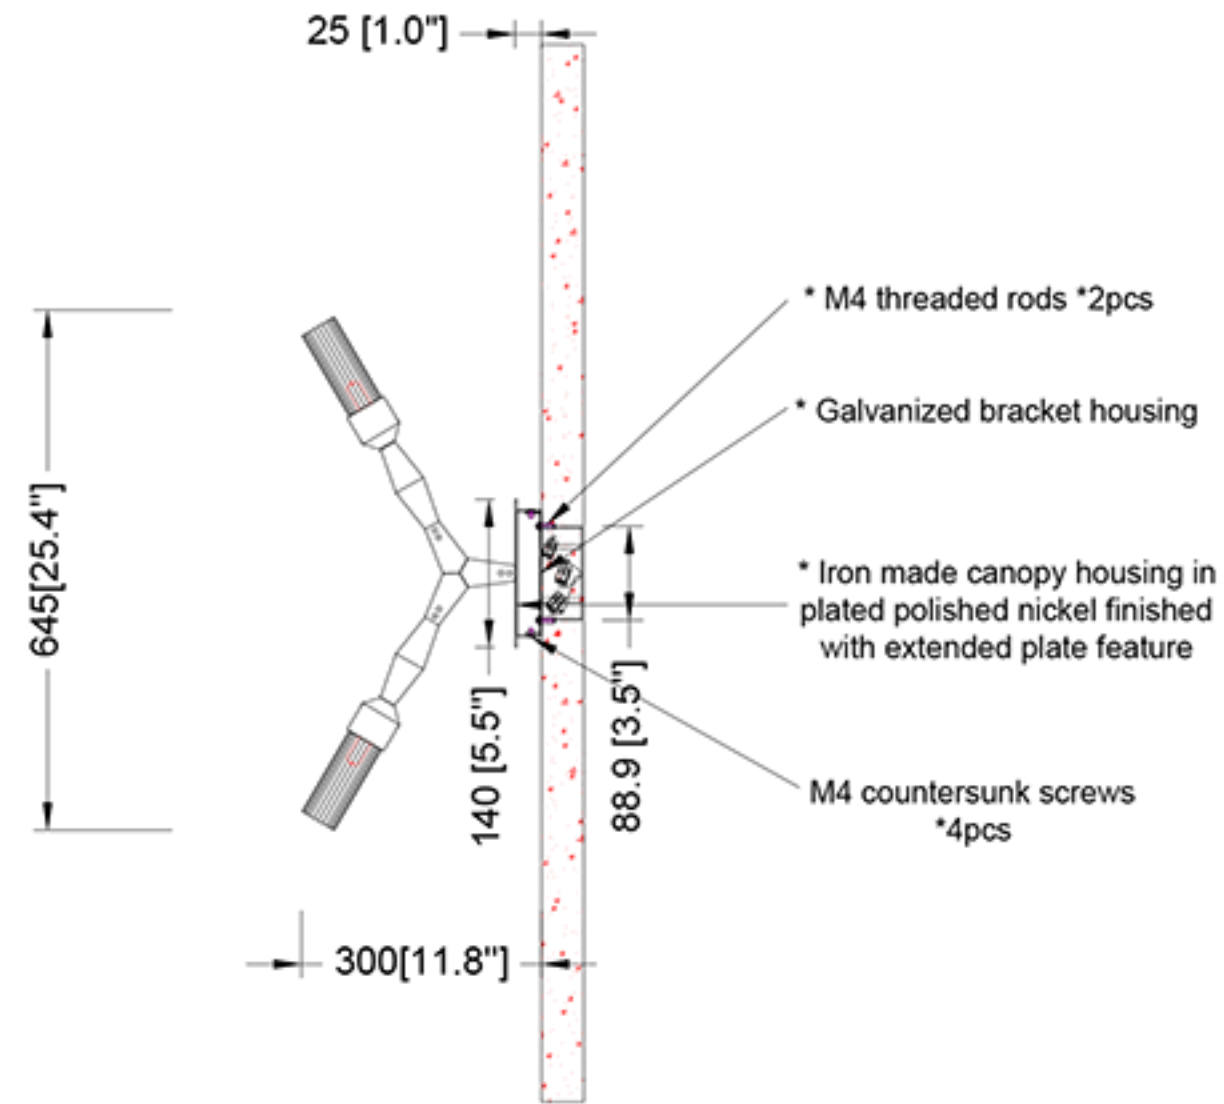

REEF LIGHTING
WHERE LIGHT TOUCHES THE SEA

PROJECT:

PO 5230

±5MM
Size tolerance
± 1/2°
Angle tolerance

Date: 07-08-2023

Revision:

Type: Wall sconce

Item No: 9634-PN

Dwg by:

Verification by:

Scale: 1: 10

Area/Location:

Dimension:

23.6"L x 25.4"H x 11.8"depth

Finish: Polished nickel + Clear glass

Materials: Iron + Glass

Notes:

*1: Different design & size canopy from original.

*2: Different mounting structure from original.

*3: Different but similar fixture size from original.

Reef Lighting, Inc. reserves the right to change or modify the product specifications without notification.

ELEVATION VIEW

SCALE: 1:10

Ref Pic

SCALE: NTS

SIDE VIEW

SCALE: 1:10

Different angle adjustment Ref view