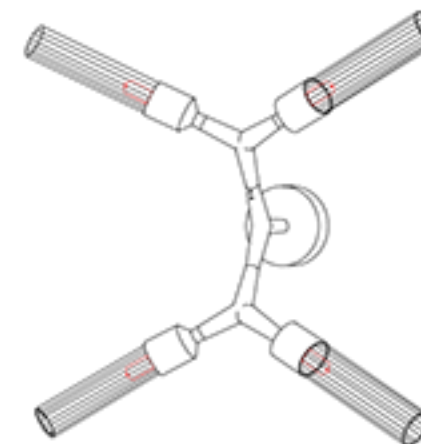

REEF LIGHTING
WHERE LIGHT TOUCHES THE SEA

PROJECT:

PO 5230

±5MM
Size tolerance
± 1/2°
Angle tolerance

Date: 07-08-2023

Revision:

Type: Wall sconce

Item No: 9634-PN

Dwg by:

Verification by:

Scale: 1: 10

Area/Location:

Dimension:

23.6"L x 25.4"H x 11.8"depth

Finish: Polished nickel + Clear glass

Materials: Iron + Glass

Notes:

*1: Different design & size canopy from original.

*2: Different mounting structure from original.

*3: Different but similar fixture size from original.

Reef Lighting, Inc. reserves the right to change or modify the product specifications without notification.

ELEVATION VIEW

SCALE: 1:10

Ref Pic

SCALE: NTS

SIDE VIEW

SCALE: 1:10

Different angle adjustment Ref view