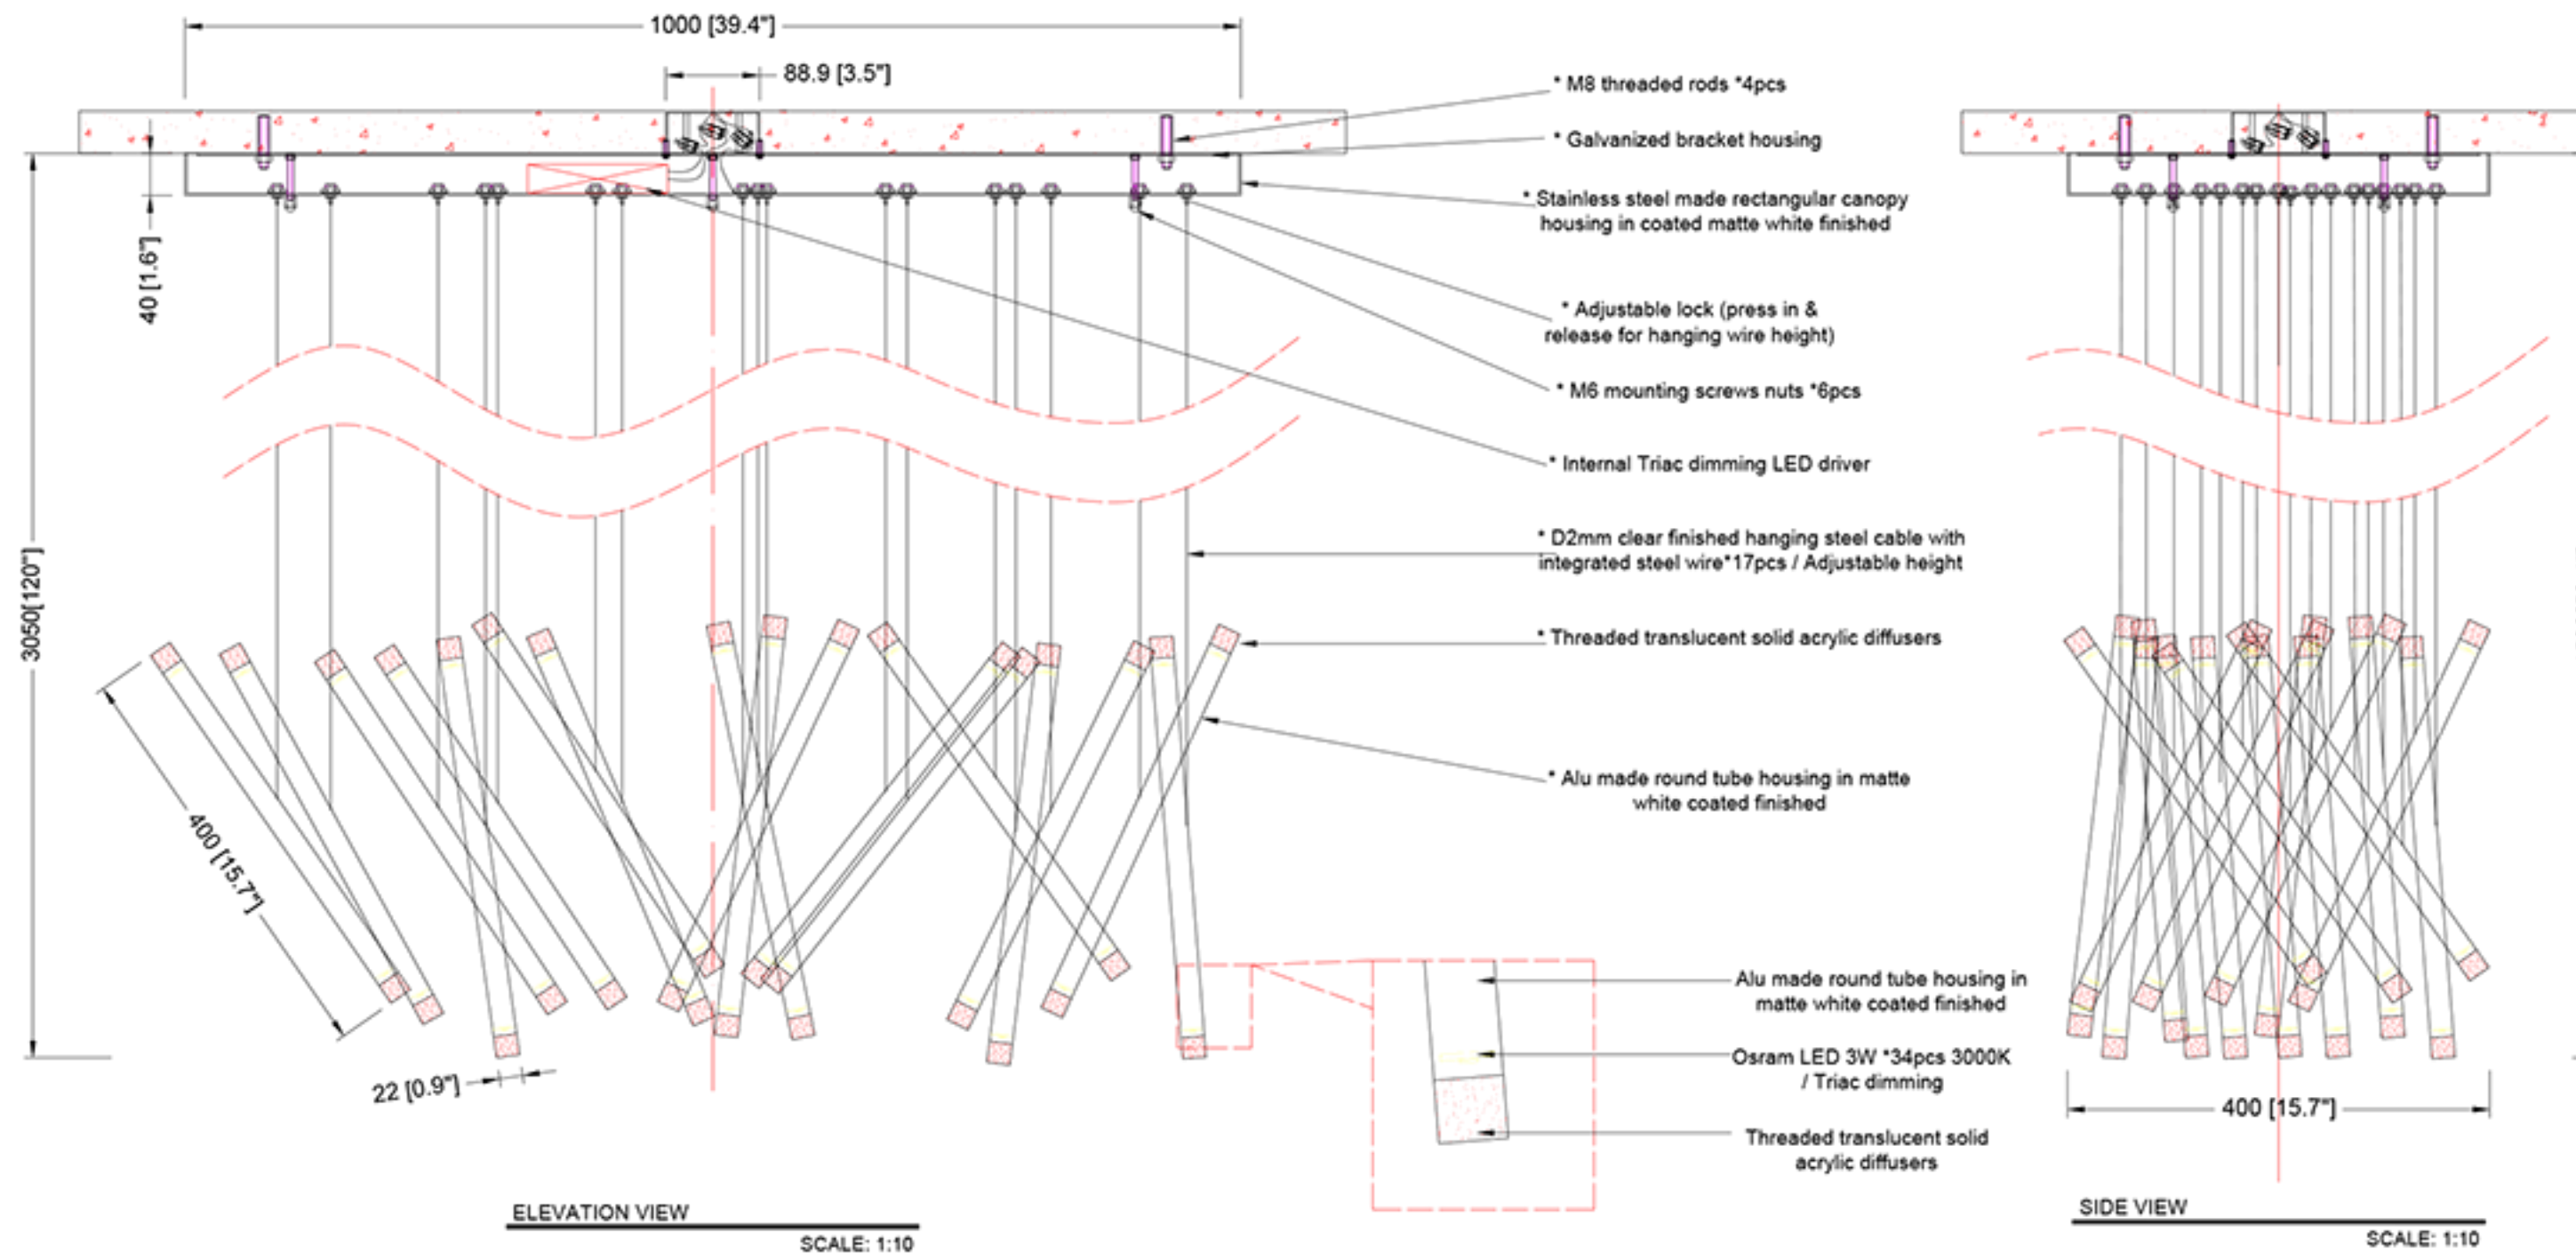

REEF LIGHTING
WHERE LIGHT TOUCHES THE SEA

PROJECT:

PO 5230

±5MM
Size tolerance
± 1/2"
Angle tolerance

Date: 07-08-2023

Revision:

Type: Pendant lamp

Item No: 9616-17-L-WH

Dwg by:

Verification by:

Scale: 1: 10

Area/Location:

Dimension:
39.4"L x 15.7"W x 120"OAH

Finish: White

Materials: Stainless steel + Iron + Alu + Acrylic

Weight: 15 kgs

Light: Osram LED light 3W *34pcs 3000K /
Triac dimming

Qty: 1 pcs

☐ Approved

☐ Approved as noted

☐ Revise & resubmit

Date: _____

Signature: _____

Notes:

- *1: Different design & size canopy from original.
- *2: Different LED light & structure from original.
- *3: Different mounting structure from original.
- *4: Different hanging height from original.
- *5: Triac dimming function on fixture.

Reef Lighting, Inc. reserves the right to change or modify the product specifications without notification.

Ref Pic

SCALE: NTS