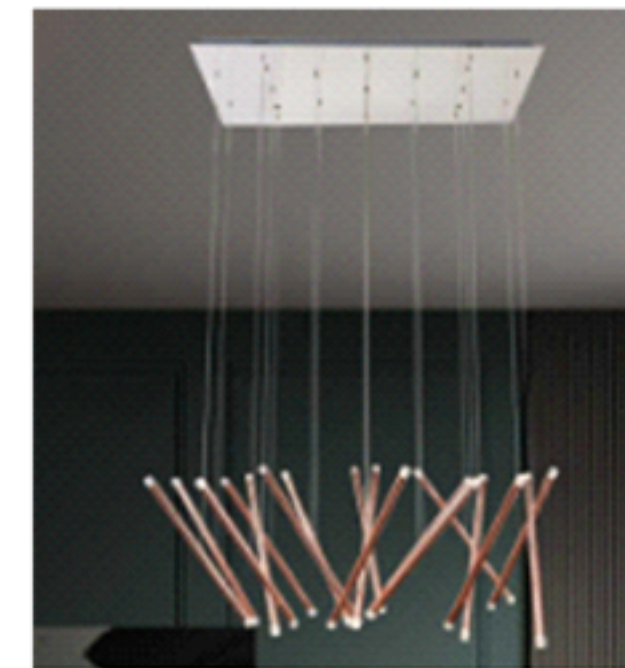

REEF LIGHTING
WHERE LIGHT TOUCHES THE SEA

PROJECT:

PO 5230

±5MM
Size tolerance
± 1/2"
Angle tolerance

Date: 07-08-2023

Revision:

Type: Pendant lamp

Item No: 9616-17-L-WH

Dwg by:

Verification by:

Scale: 1: 10

Area/Location:

Dimension:
39.4"L x 15.7"W x 120"OAH

Finish: White

Materials: Stainless steel + Iron + Alu + Acrylic

Weight: 15 kgs

Light: Osram LED light 3W *34pcs 3000K /
Triac dimming

Qty: 1 pcs

☐ Approved

☐ Approved as noted

☐ Revise & resubmit

Date: _____

Signature: _____

Notes:

- *1: Different design & size canopy from original.
- *2: Different LED light & structure from original.
- *3: Different mounting structure from original.
- *4: Different hanging height from original.
- *5: Triac dimming function on fixture.

Reef Lighting, Inc. reserves the right to change or modify the product specifications without notification.

Ref Pic

SCALE: NTS