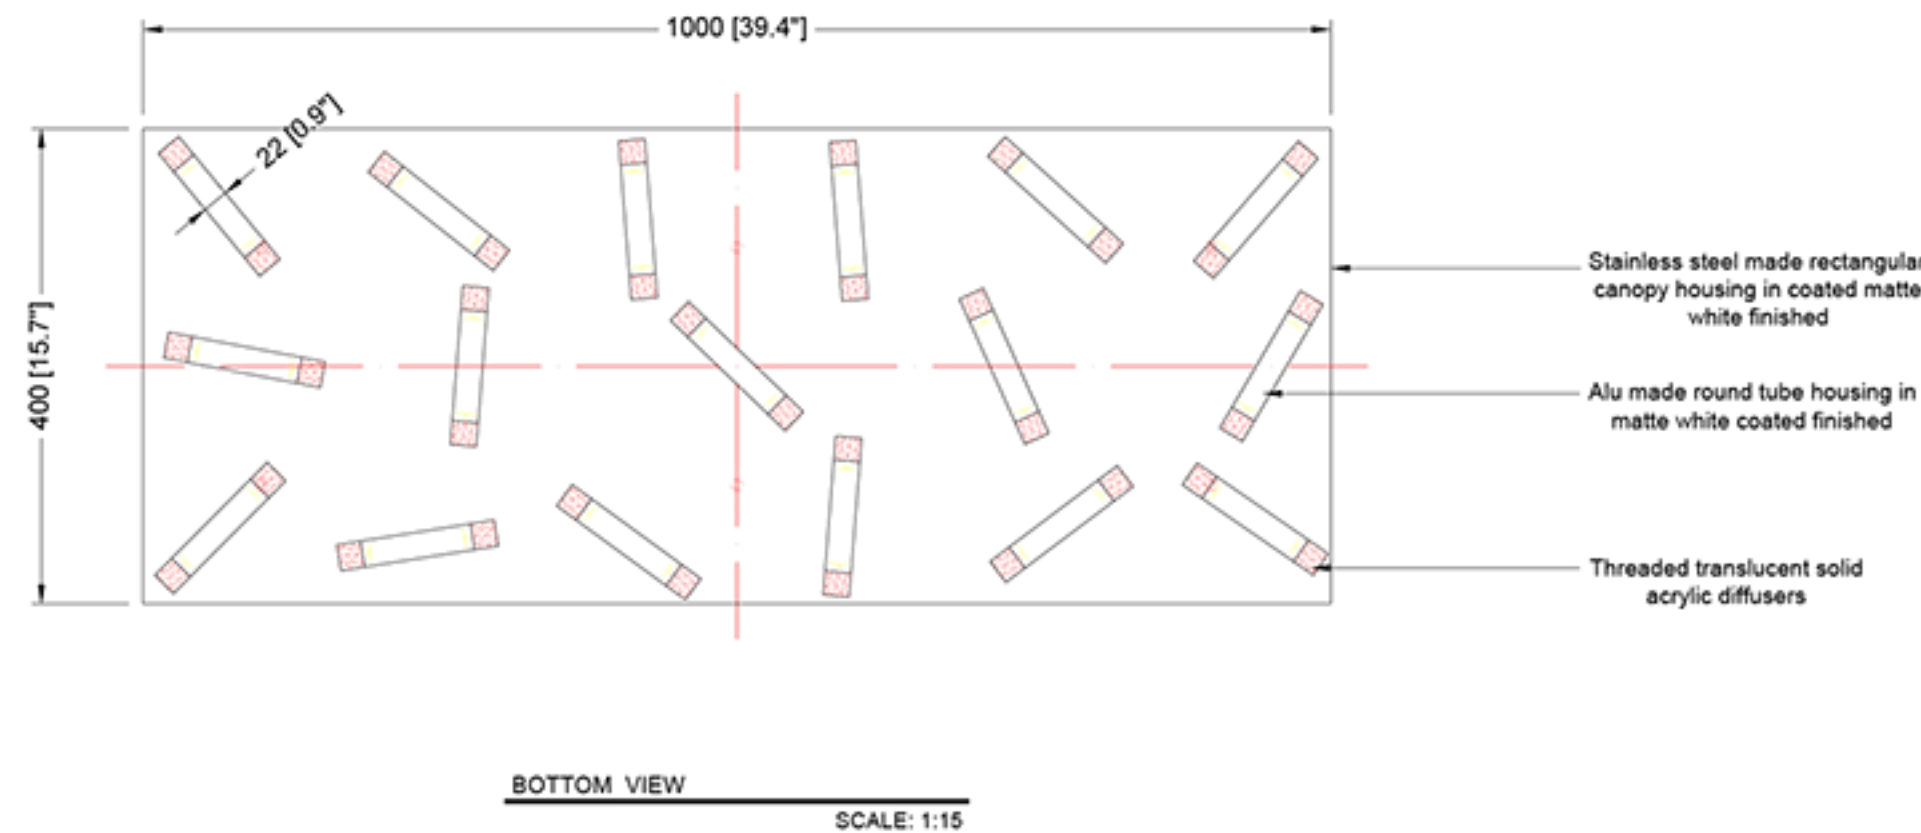

REEF LIGHTING
WHERE LIGHT TOUCHES THE SEA

PROJECT:

PO 5230

±5MM
Size tolerance
± 1/2"
Angle tolerance

Date: 07-08-2023

Revision:

Type: Pendant lamp

Item No: 9616-17-L-WH

Dwg by:

Verification by:

Scale: 1: 10

Area/Location:

Dimension:
39.4"L x 15.7"W x 120"OAH

Finish: White

Materials: Stainless steel + Iron + Alu + Acrylic

Weight: 15 kgs

Light: Osram LED light 3W *34pcs 3000K /
Triac dimming

Qty: 1 pcs

☐ Approved

☐ Approved as noted

☐ Revise & resubmit

Date: _____

Signature: _____

Notes:

- *1: Different design & size canopy from original.
- *2: Different LED light & structure from original.
- *3: Different mounting structure from original.
- *4: Different hanging height from original.
- *5: Triac dimming function on fixture.

Reef Lighting, Inc. reserves the right to change or modify the product specifications without notification.

Ref Pic

SCALE: NTS