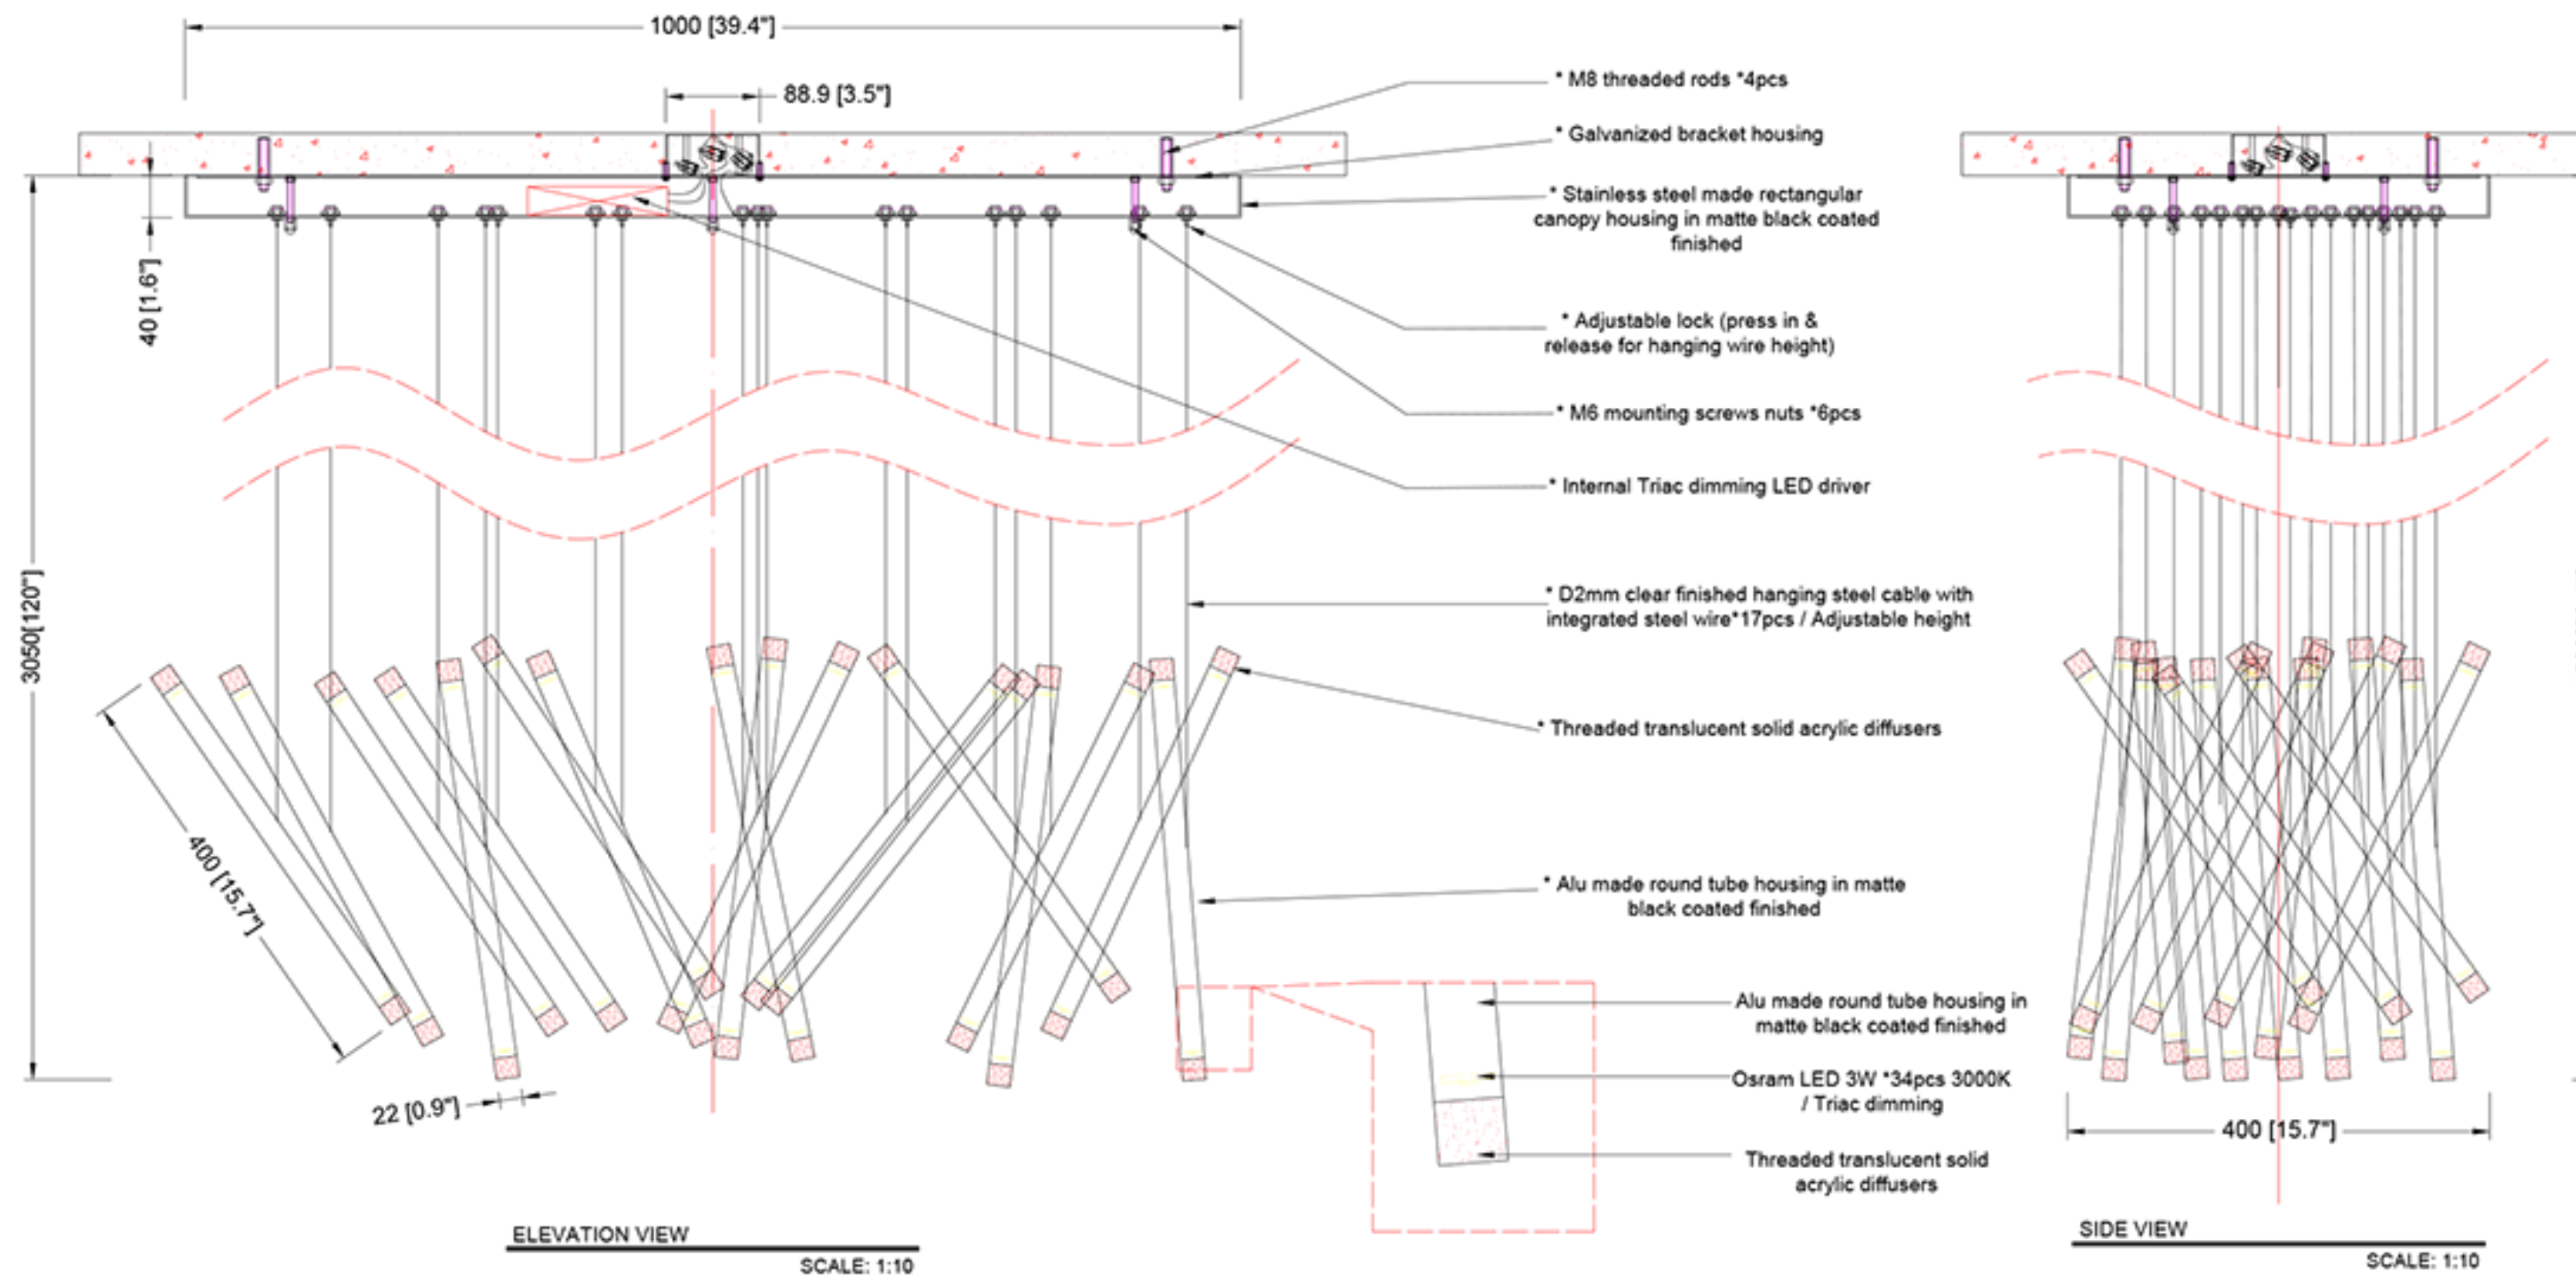

REEF LIGHTING
WHERE LIGHT TOUCHES THE SEA

PROJECT:

PO 5230

±5MM
Size tolerance
± 1/2"
Angle tolerance

Date: 07-08-2023

Revision:

Type: Pendant lamp

Item No: 9616-17-L-BK

Dwg by:

Verification by:

Scale: 1: 15

Area/Location:

Dimension:
39.4"L x 15.7"W x 120"OAH

Finish: White + Black

Materials: Stainless steel + Iron + Alu + Acrylic

Weight: 15 kgs

Light: Osram LED light 3W *34pcs 3000K /
Triac dimming

Qty: 3 pcs

☐ Approved

☐ Approved as noted

☐ Revise & resubmit

Date: _____

Signature: _____

Notes:

- *1: Different design & size canopy from original.
- *2: Different LED light & structure from original.
- *3: Different mounting structure from original.
- *4: Different hanging height from original.
- *5: Triac dimming function on fixture.

Reef Lighting, Inc. reserves the right to change or modify the product specifications without notification.

Ref Pic

SCALE: NTS