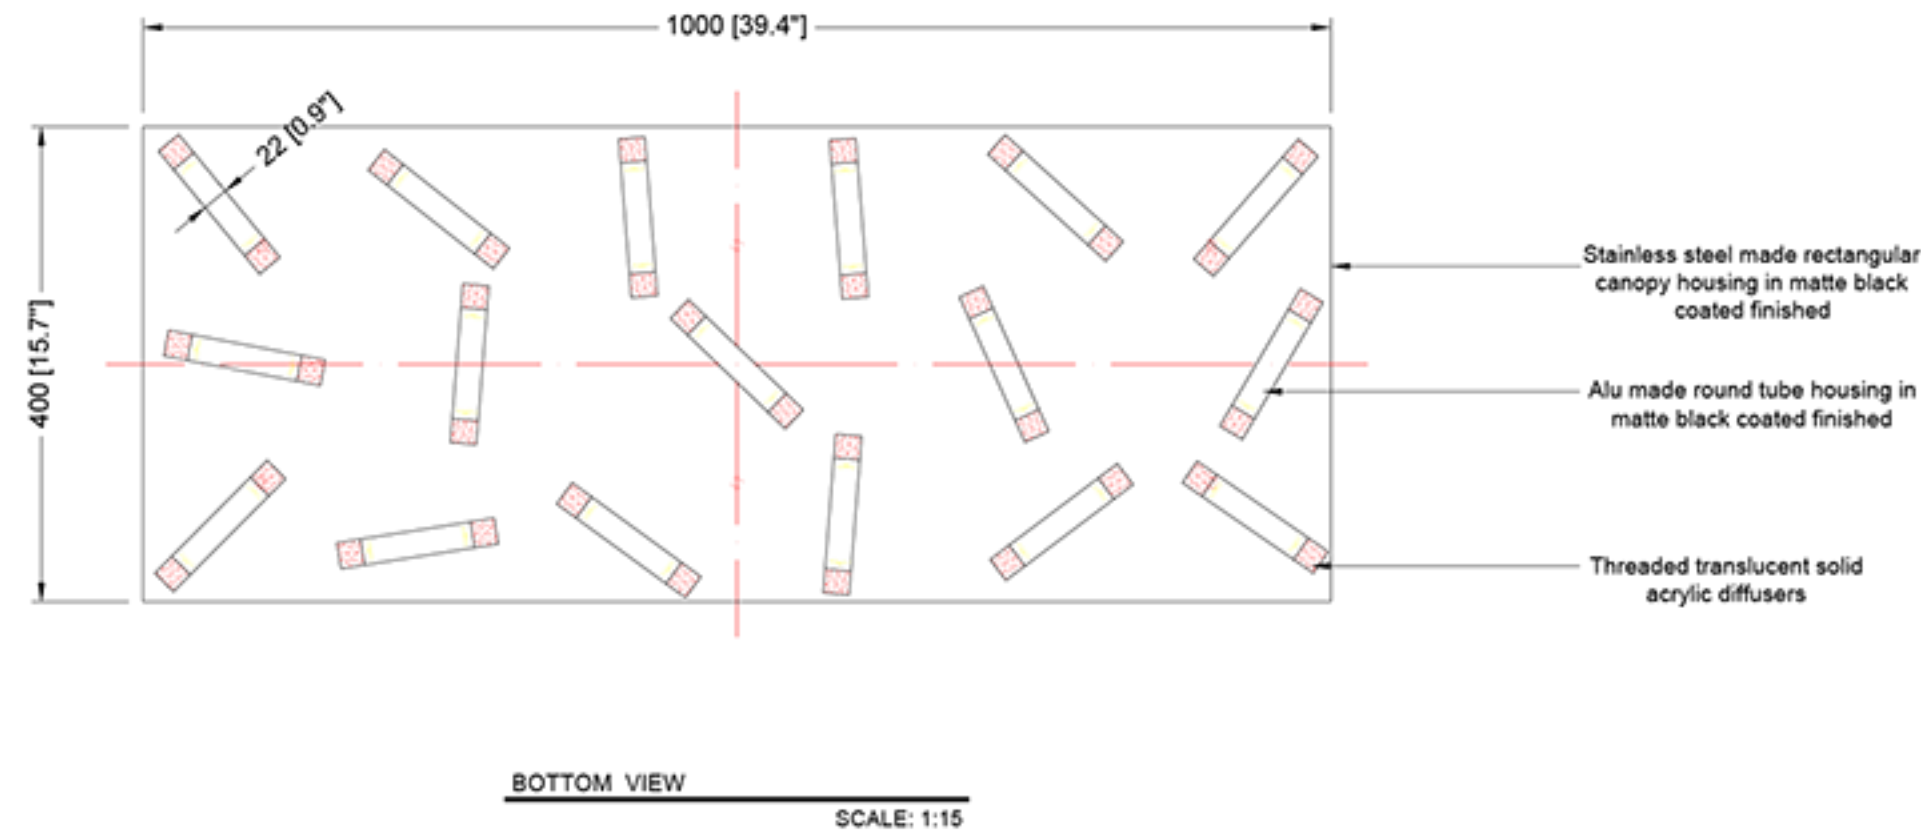

REEF LIGHTING
WHERE LIGHT TOUCHES THE SEA

PROJECT:

PO 5230

±5MM
Size tolerance
± 1/2"
Angle tolerance

Date: 07-08-2023

Revision:

Type: Pendant lamp

Item No: 9616-17-L-BK

Dwg by:

Verification by:

Scale: 1: 15

Area/Location:

Dimension:
39.4"L x 15.7"W x 120"OAH

Finish: White + Black

Materials: Stainless steel + Iron + Alu + Acrylic

Weight: 15 kgs

Light: Osram LED light 3W *34pcs 3000K /
Triac dimming

Qty: 3 pcs

☐ Approved

☐ Approved as noted

☐ Revise & resubmit

Date: _____

Signature: _____

Notes:

- *1: Different design & size canopy from original.
- *2: Different LED light & structure from original.
- *3: Different mounting structure from original.
- *4: Different hanging height from original.
- *5: Triac dimming function on fixture.

Reef Lighting, Inc. reserves the right to change or modify the product specifications without notification.

Ref Pic

SCALE: NTS