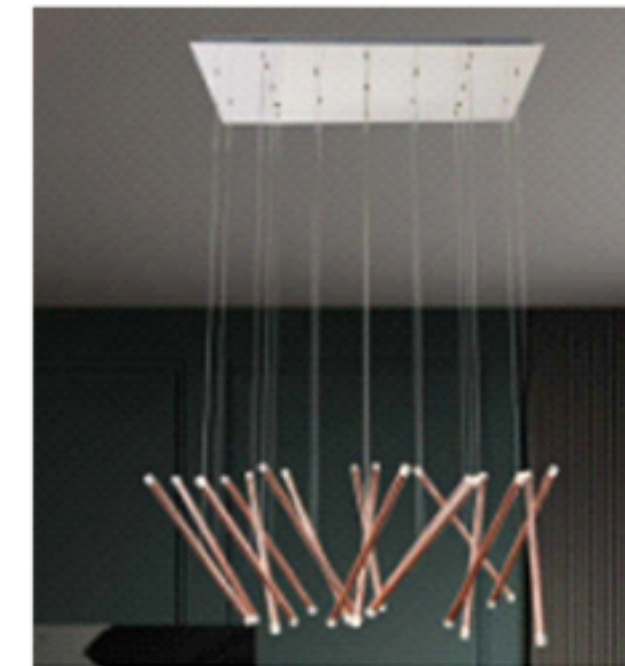

REEF LIGHTING
WHERE LIGHT TOUCHES THE SEA

PROJECT:

PO 5230

±5MM
Size tolerance
± 1/2"
Angle tolerance

Date: 07-08-2023

Revision:

Type: Pendant lamp

Item No: 9616-17-L-BK

Dwg by:

Verification by:

Scale: 1: 15

Area/Location:

Dimension:
39.4"L x 15.7"W x 120"OAH

Finish: White + Black

Materials: Stainless steel + Iron + Alu + Acrylic

Weight: 15 kgs

Light: Osram LED light 3W *34pcs 3000K /
Triac dimming

Qty: 3 pcs

☐ Approved

☐ Approved as noted

☐ Revise & resubmit

Date: _____

Signature: _____

Notes:

- *1: Different design & size canopy from original.
- *2: Different LED light & structure from original.
- *3: Different mounting structure from original.
- *4: Different hanging height from original.
- *5: Triac dimming function on fixture.

Reef Lighting, Inc. reserves the right to change or modify the product specifications without notification.

Ref Pic

SCALE: NTS