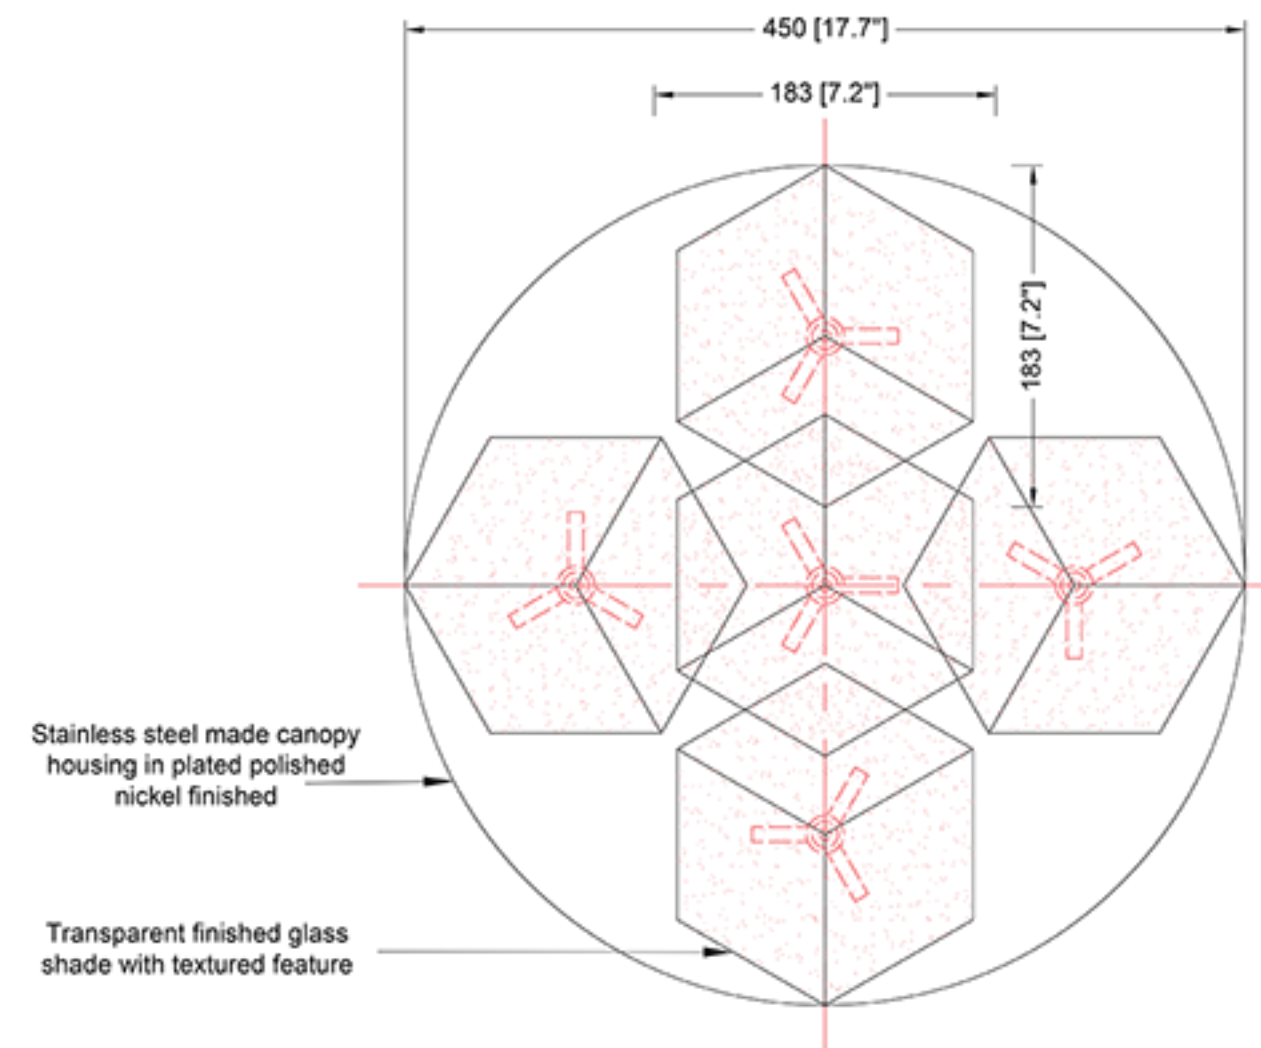

REEF LIGHTING
WHERE LIGHT TOUCHES THE SEA

PROJECT:

Reef Lighting

±5MM
Size tolerance
± 1/2°
Angle tolerance

Date: 25-06-2023

Revision:

Type: Pendant lamp

Item No: 9443-5-BS/PN

Dwg by:

Verification by:

Scale: 1: 7

Area/Location:

Dimension:

17.7"L X 17.7"W X 120"OAH

Finish: Brass + Polished nickel + Clear glass finished

Materials: Stainless steel + Textured glass

Weight: 9 kgs

Light: G9 sockets *5pcs / Bulbs excluded

Qty: 5 pcs

Approved

Approved as noted

Revise & resubmit

Date: _____

Signature: _____

Notes:

REEF LIGHTING RESERVES THE RIGHT TO CHANGE OR MODIFY THE PRODUCT SPECIFICATION WITHOUT NOTIFICATION.

BOTTOM VIEW
SCALE: 1:7

Ref Pic
SCALE: NTS

ELEVATION VIEW
SCALE: 1:7