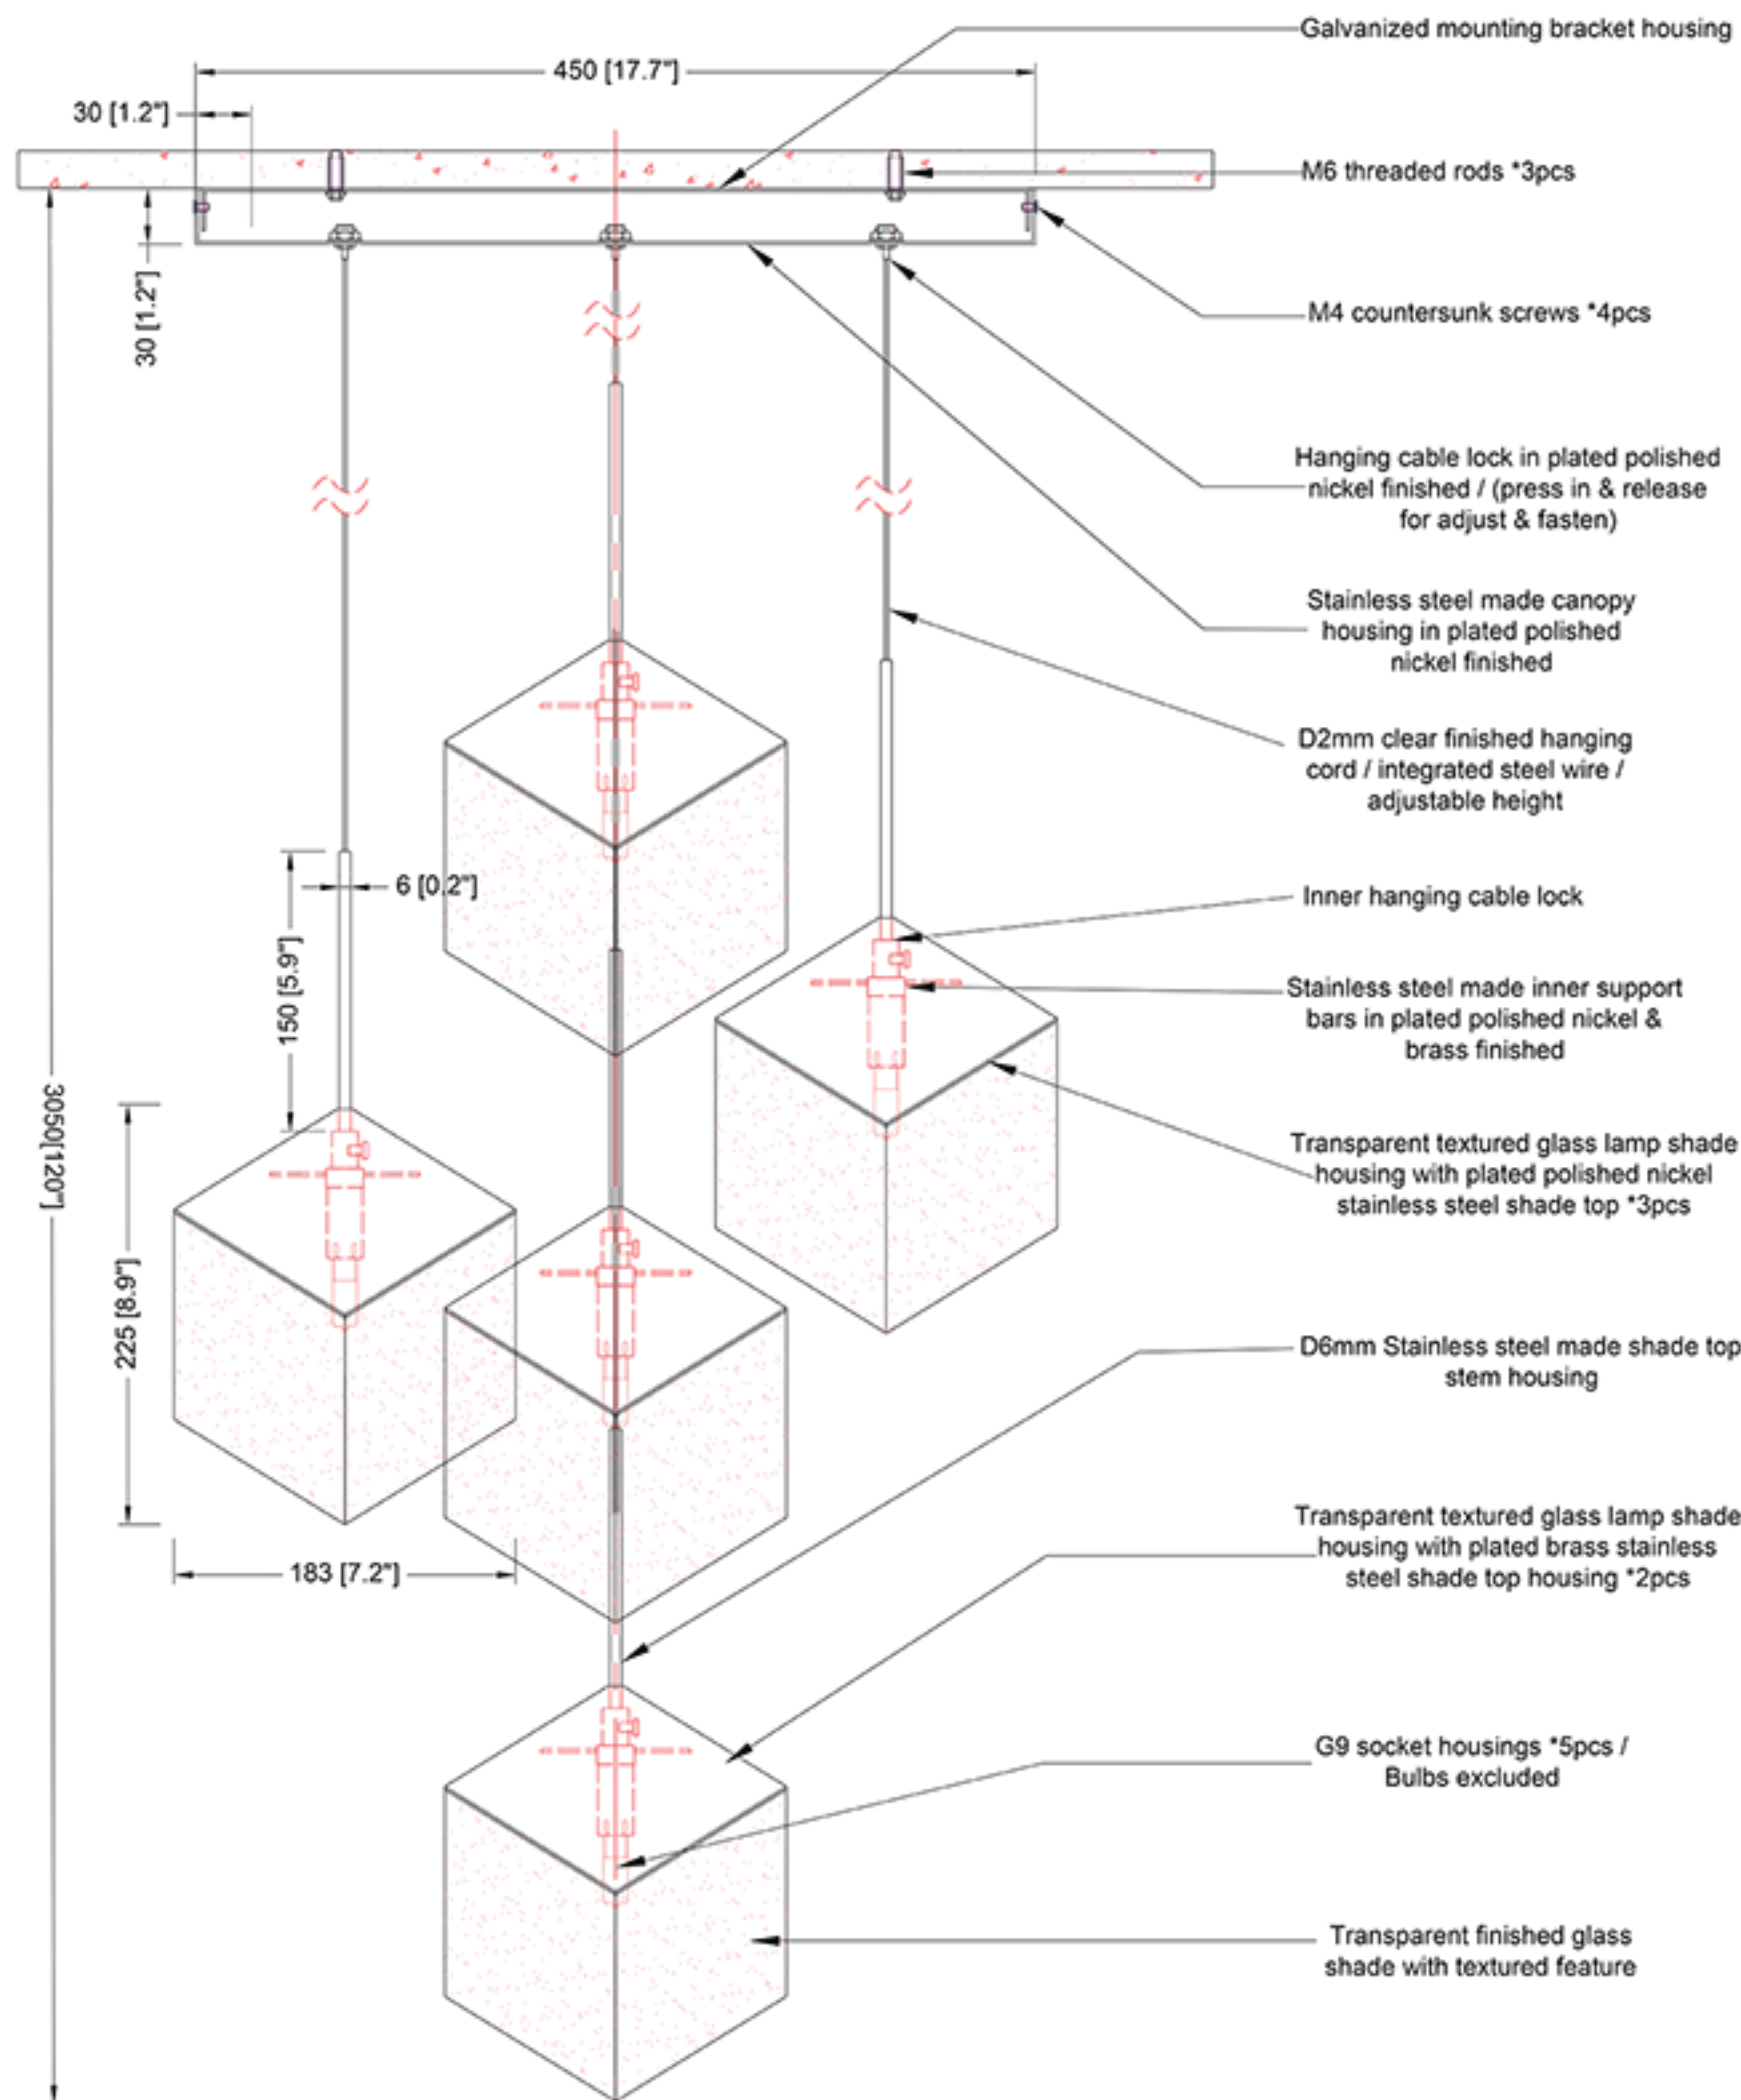

REEF LIGHTING
WHERE LIGHT TOUCHES THE SEA

PROJECT:

Reef Lighting

±5MM
Size tolerance
± 1/2°
Angle tolerance

Date: 25-06-2023

Revision:

Type: Pendant lamp

Item No: 9443-5-BS/PN

Dwg by:

Verification by:

Scale: 1: 7

Area/Location:

Dimension:

17.7"L X 17.7"W X 120"OAH

Finish: Brass + Polished nickel + Clear glass finished

Materials: Stainless steel + Textured glass

Weight: 9 kgs

Light: G9 sockets *5pcs / Bulbs excluded

Qty: 5 pcs

Approved

Approved as noted

Revise & resubmit

Date: _____

Signature: _____

Notes:

REEF LIGHTING RESERVES THE RIGHT TO CHANGE OR MODIFY THE PRODUCT SPECIFICATION WITHOUT NOTIFICATION.

BOTTOM VIEW
SCALE: 1:7

Ref Pic
SCALE: NTS

ELEVATION VIEW
SCALE: 1:7