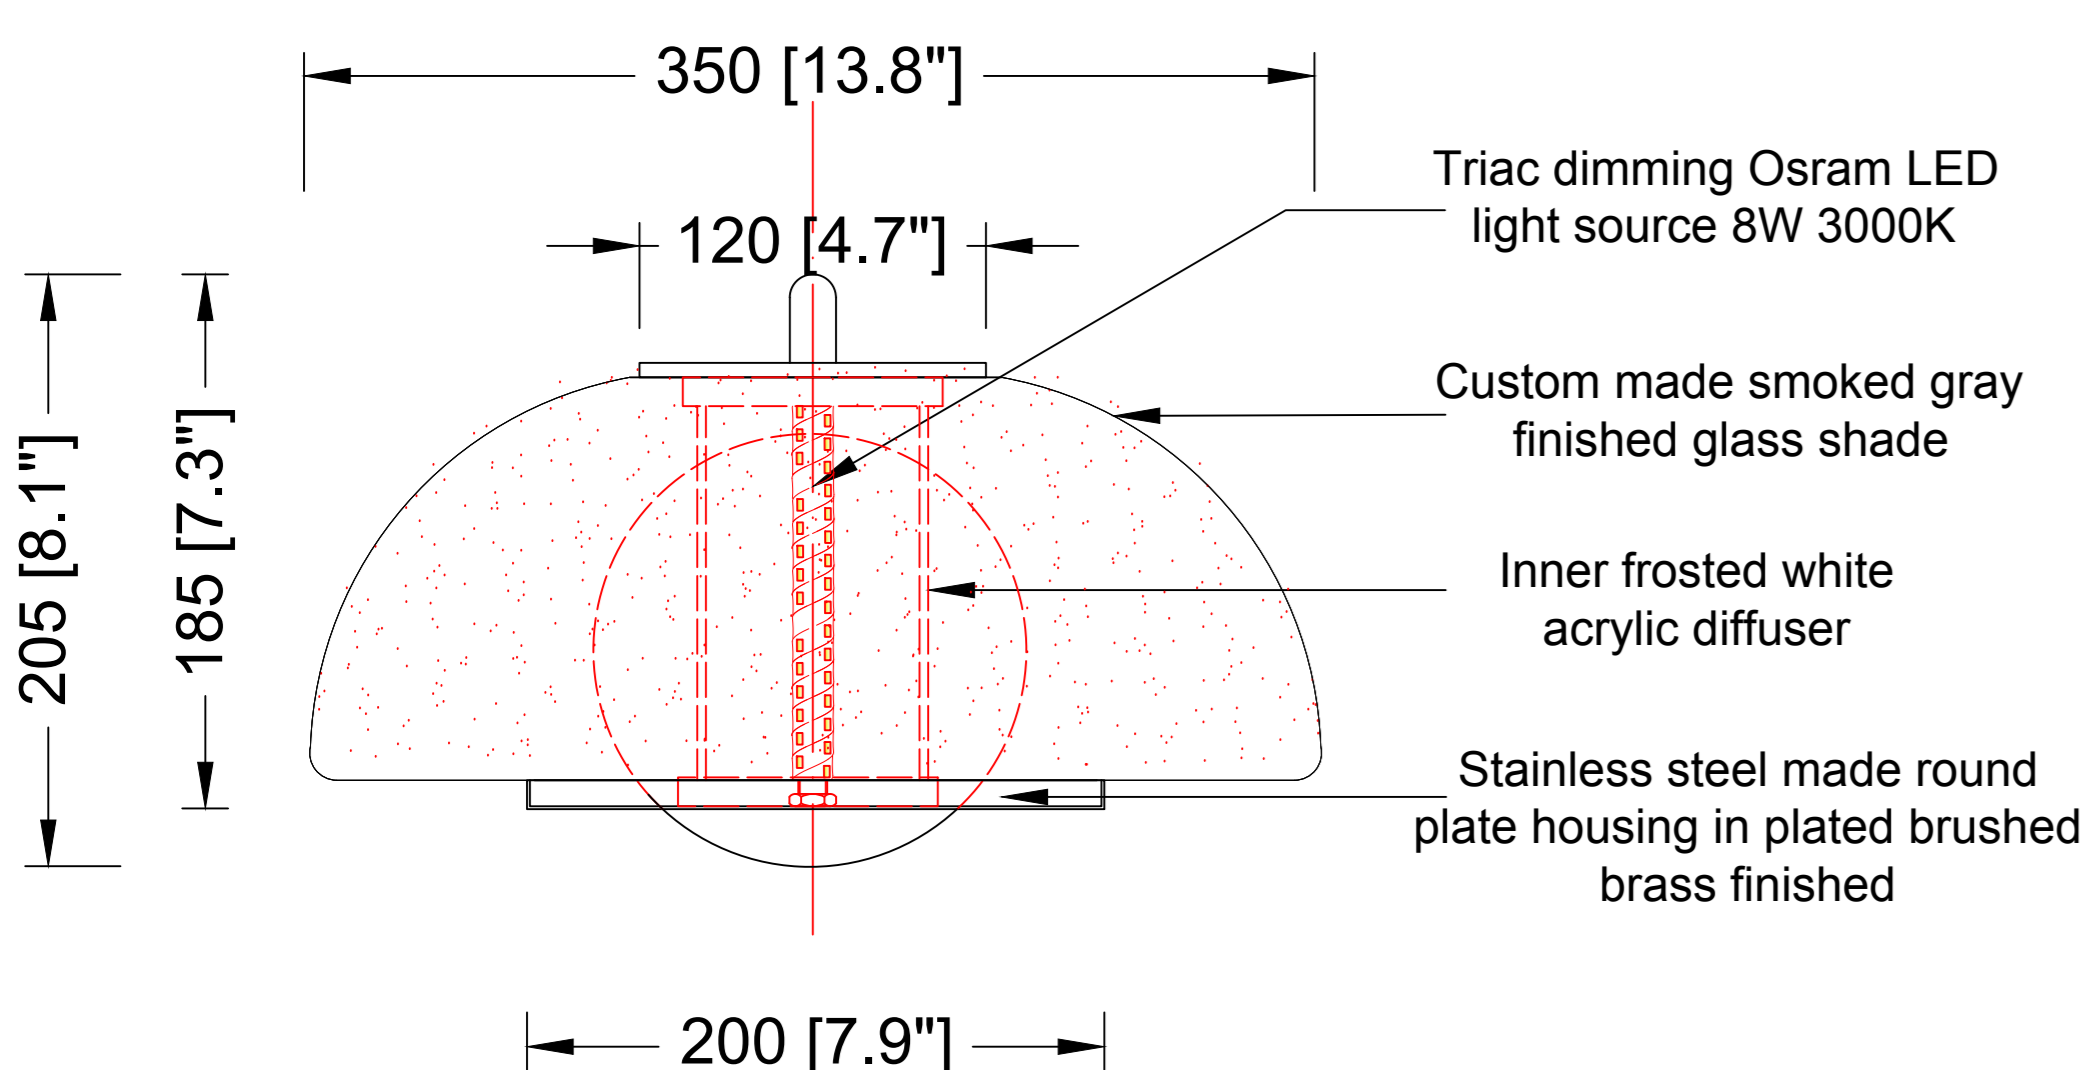

Dwg by:

Verification  
by:

Scale: 1: 10

Area/Location:

Dimension:

13.8"L x 8.1"W x 63"H

Finish: Brushed brass + Smoked gray finished

Materials: Stainless steel + Iron + Alu + Glass  
+ Acrylic

Notes:

- \*1: Different marble base & size are from original.
- \*2: Different glass shade size from original.
- \*3: Different LED light structure from original.
- \*4: Different height (higher) from original.
- \*5: Different K/D structure on stem.
- \*6: Remote dimming function.

Reef Lighting, Inc. reserves the right to change or modify the product specifications without notification.

Ref Pic

SCALE: NTS

TOP VIEW

SCALE: 1:10

SIDE VIEW

SCALE: 1:10

ELEVATION VIEW

SCALE: 1:10