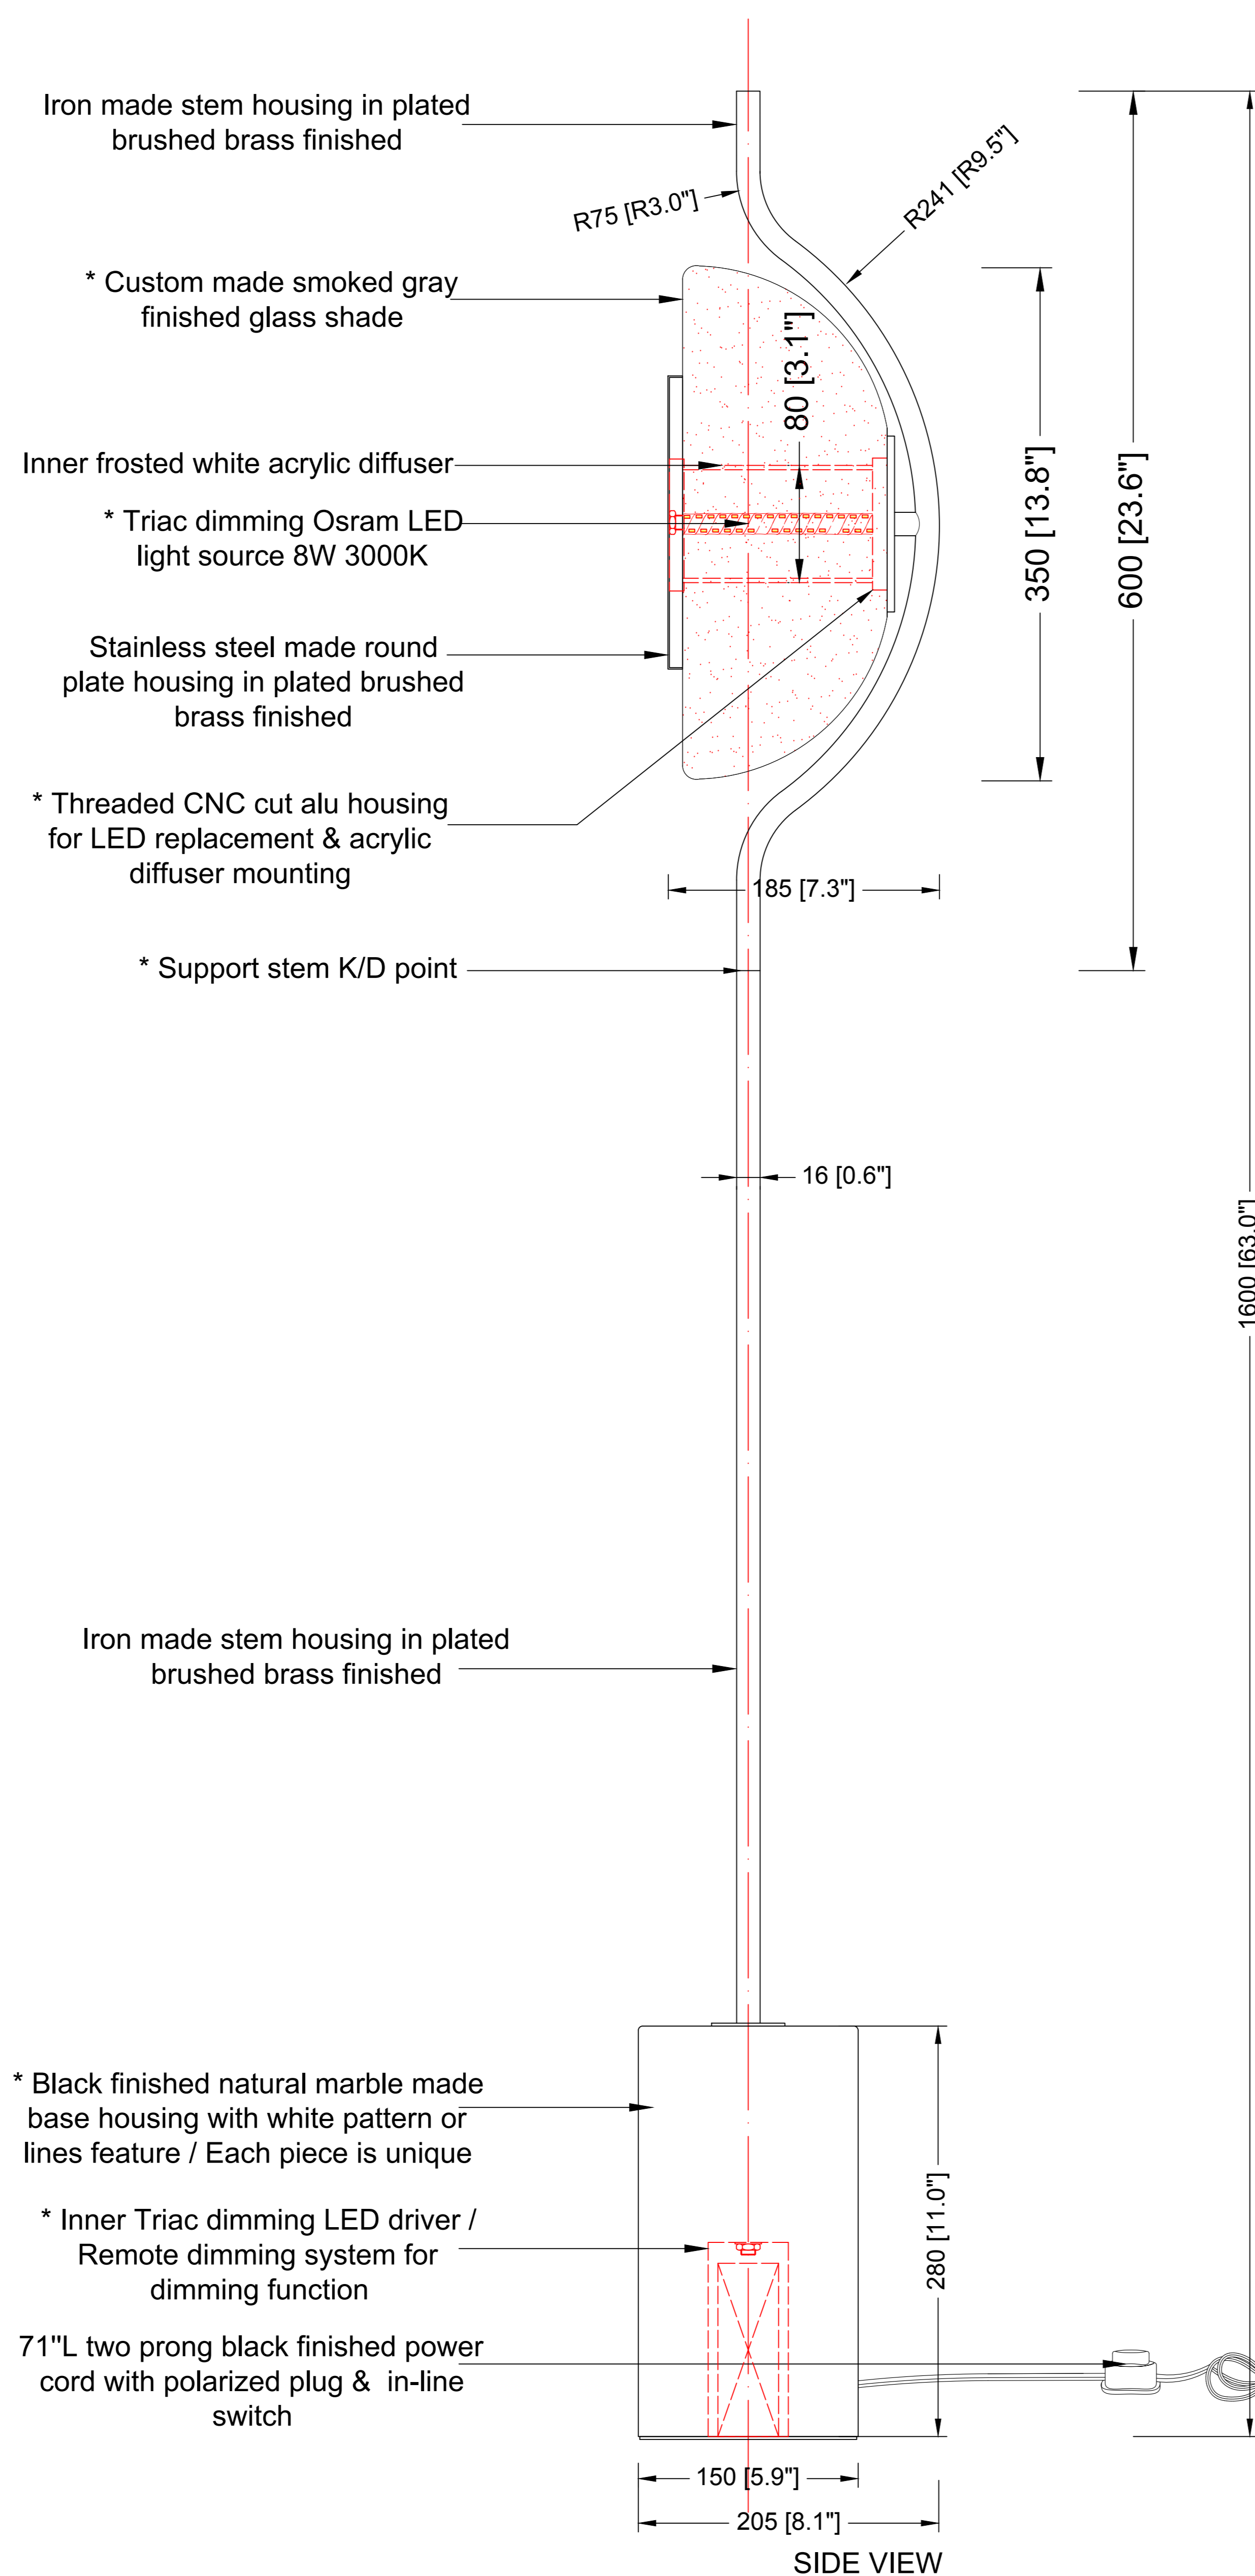

SIDE VIEW

SCALE: 1:10