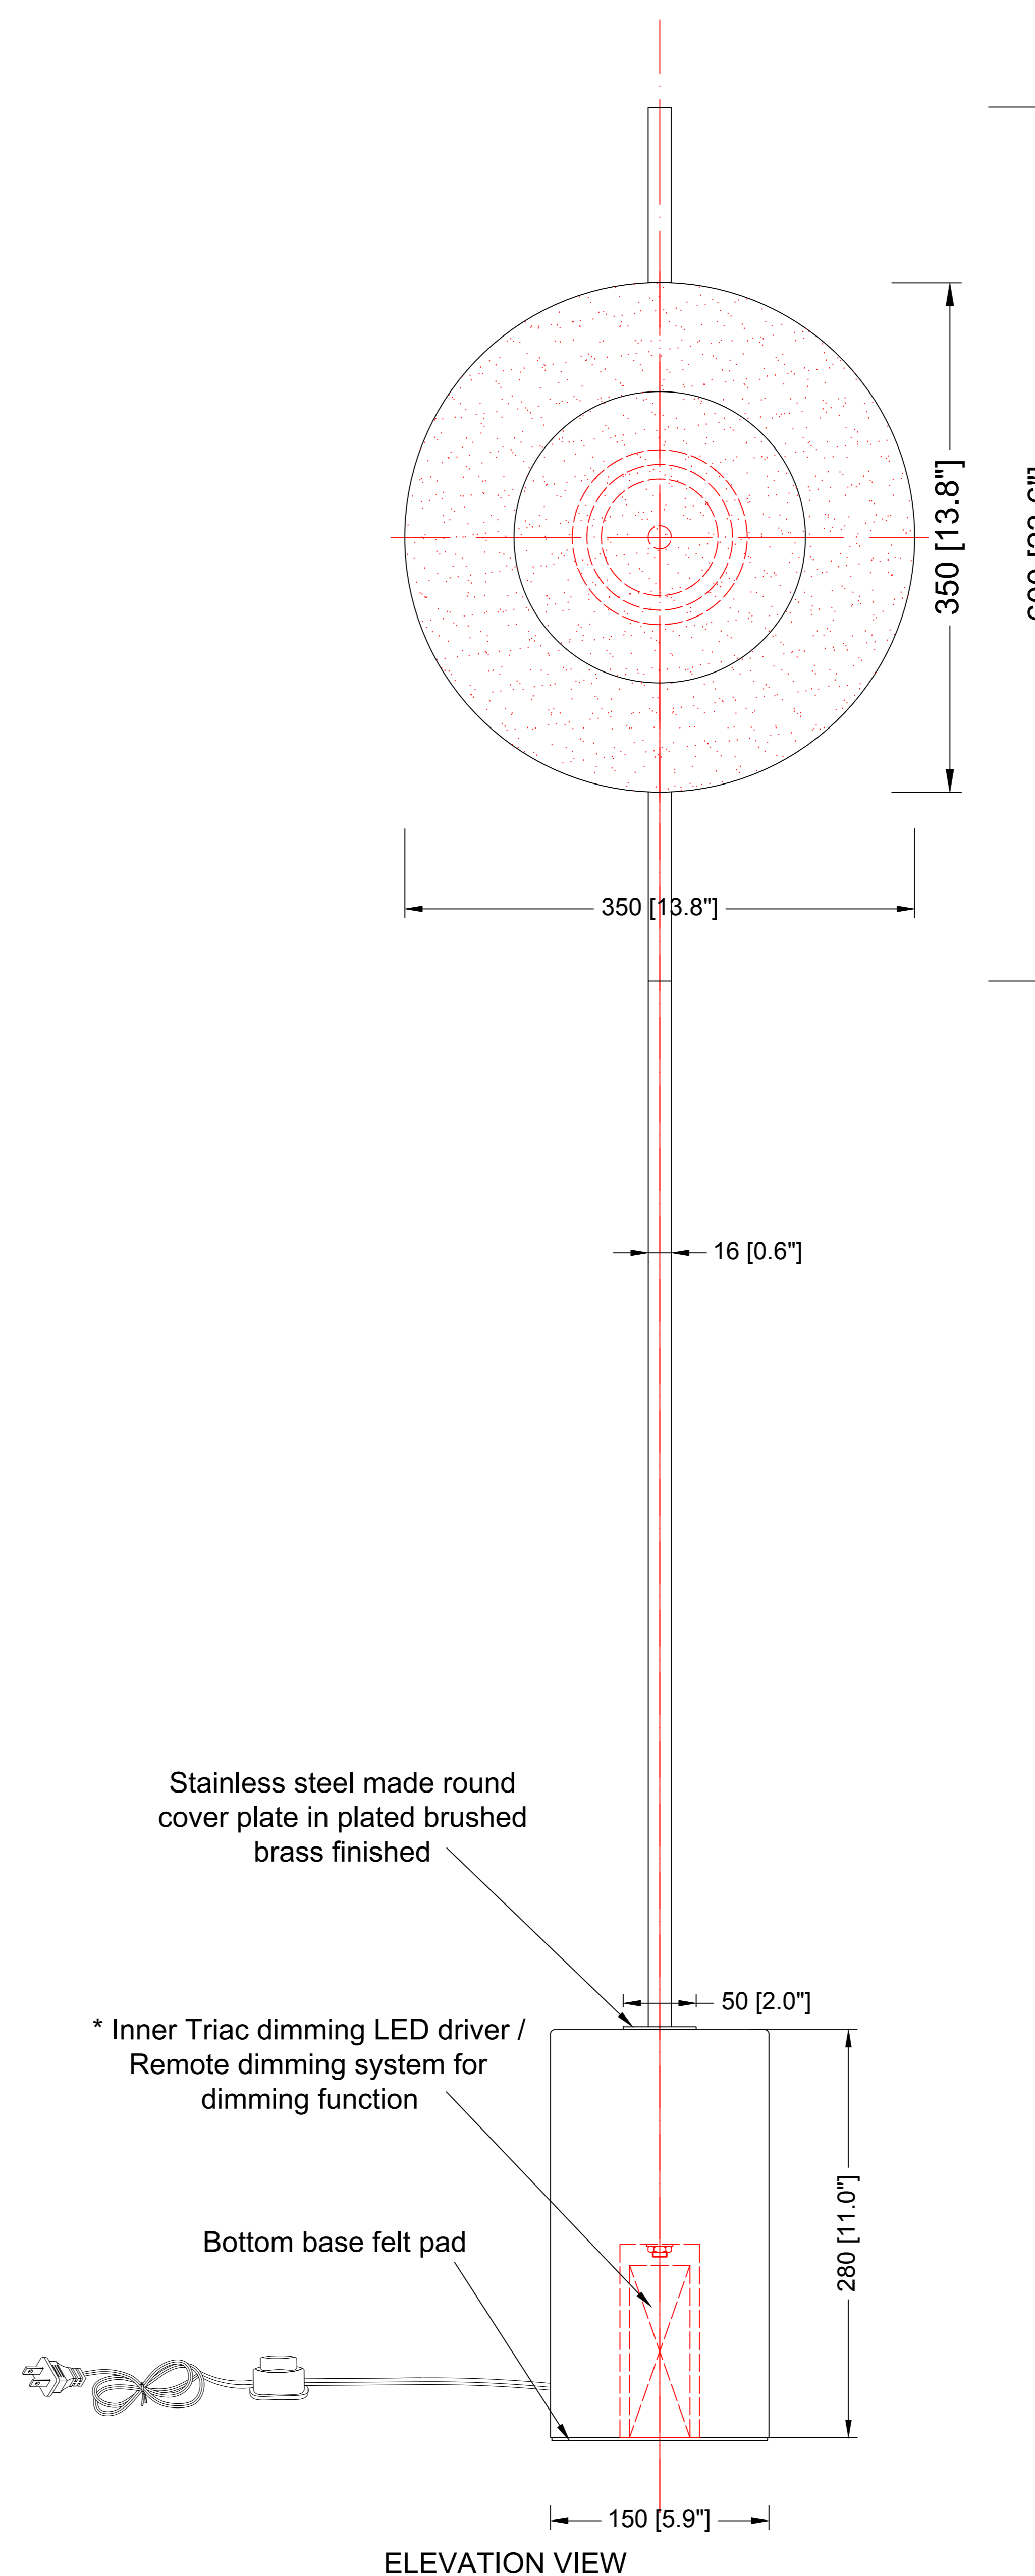

ELEVATION VIEW

SCALE: 1:10