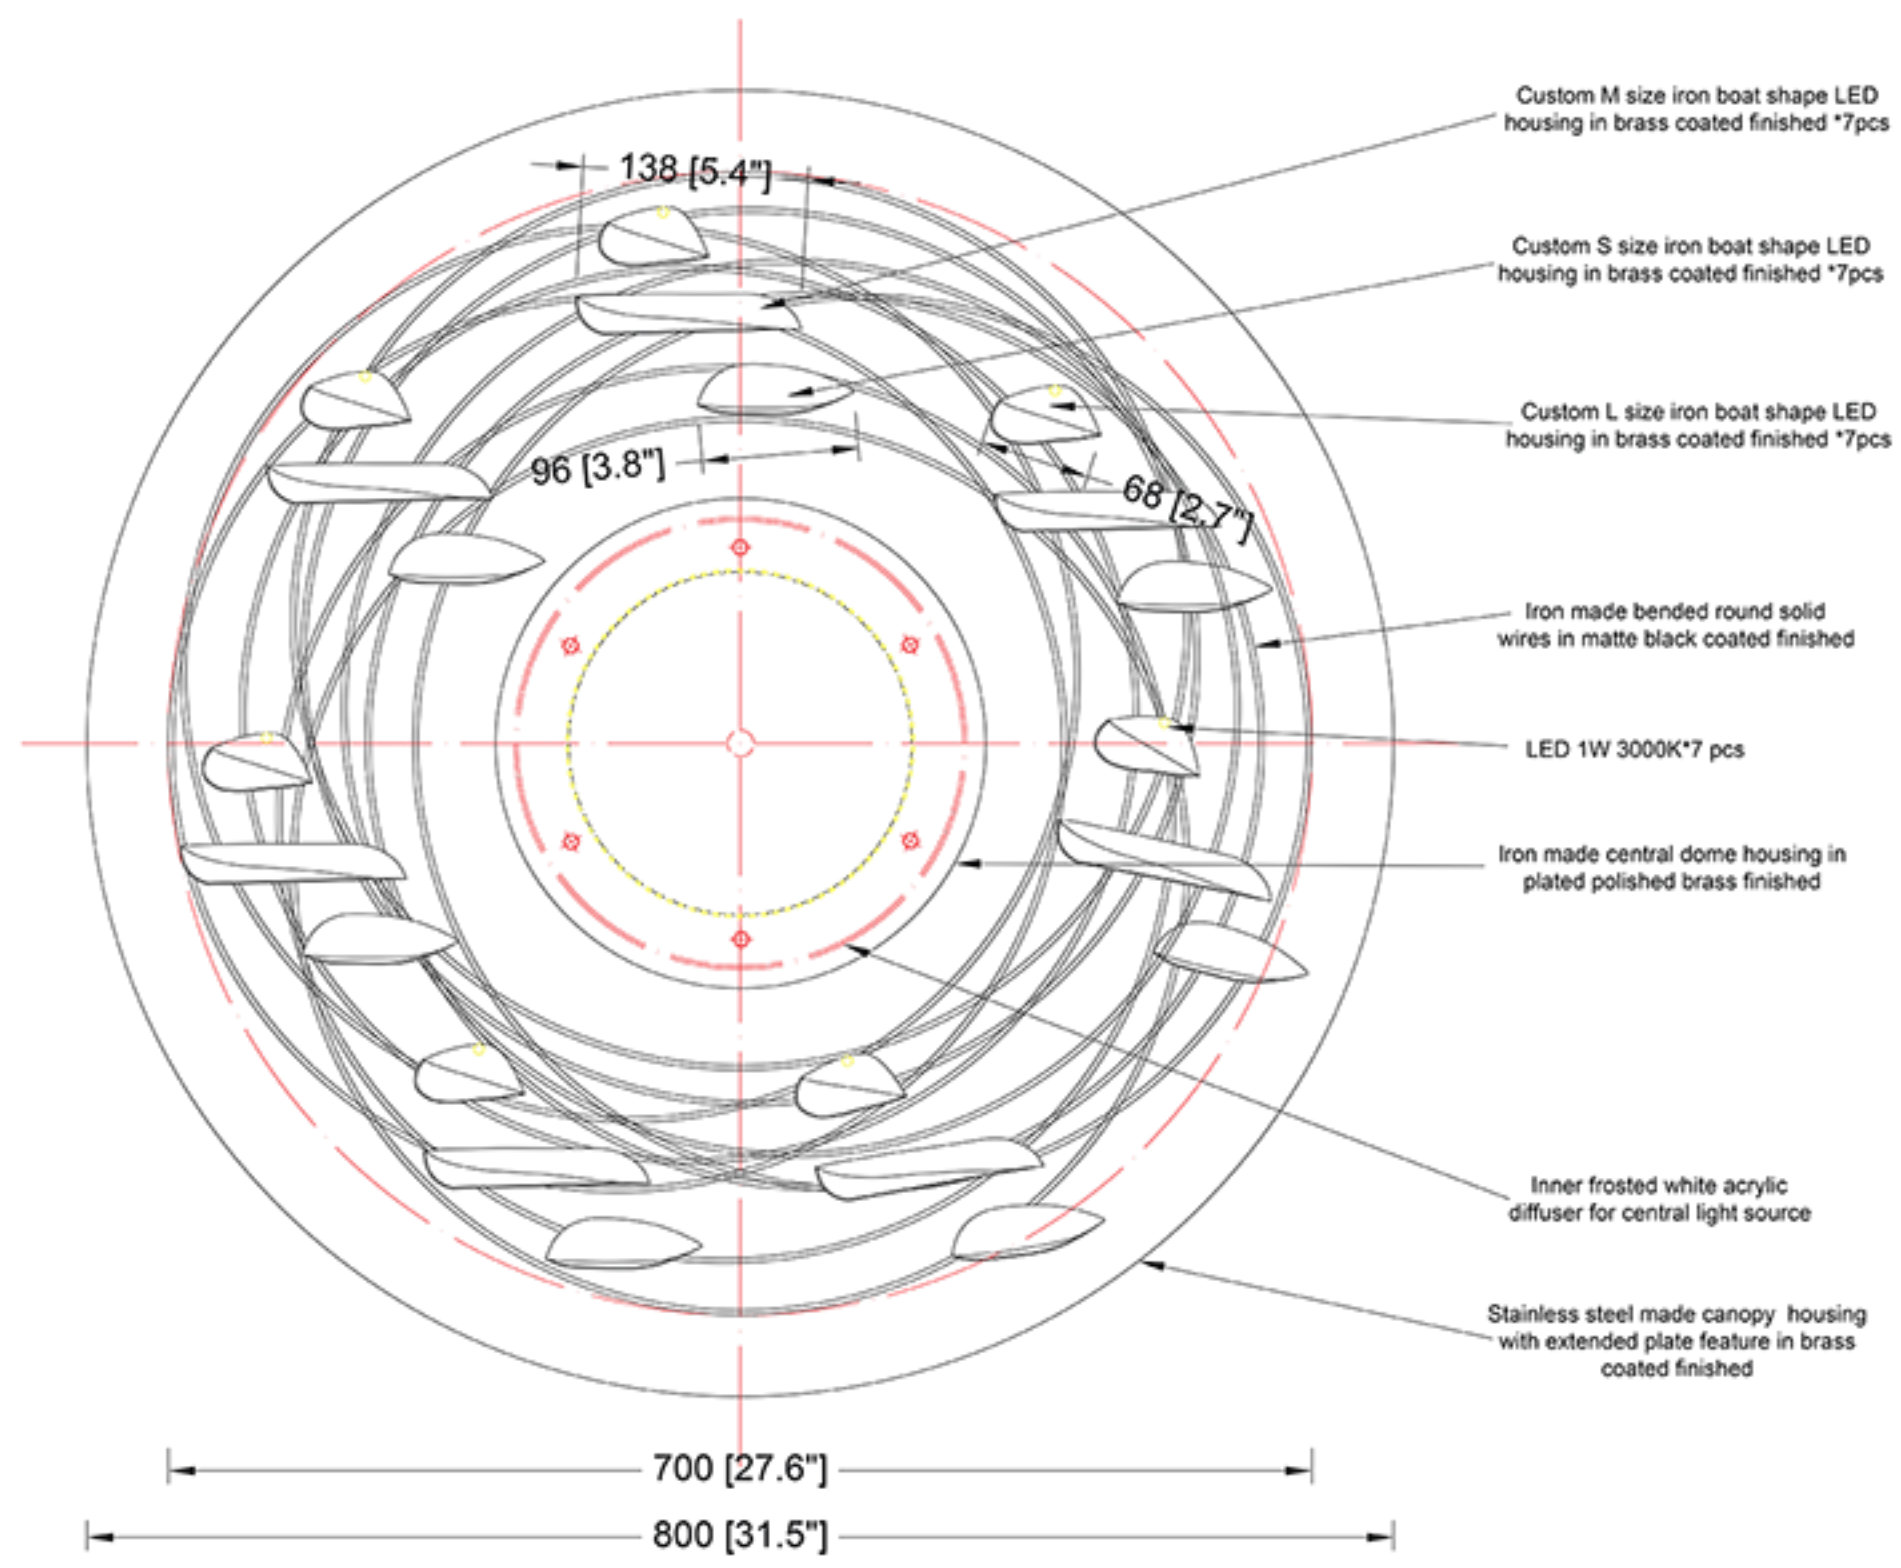

PROJECT:
Chiinsky Residence

±5MM Size tolerance ± 1/2° Angle tolerance	
Date: 02-06-2023	
Revision:	
Type: Wall lamp	
Item No: 9720-M-BS	
Dwg by:	
Verification by:	

Scale: 1: 8
Area/Location:
Dimension: 31.5"L x 31.5"H x 3.9" Depth
Finish: Brass + Matte black finished
Materials: Stainless steel + Iron + Alu + Acrylic
Weight: 8 kgs
Light: Osram LED 7W+12W 3000K / Triac dimming

Qty: 4 pcs
<input type="checkbox"/> Approved
<input type="checkbox"/> Approved as noted
<input type="checkbox"/> Revise & resubmit
Date: _____
Signature: _____

Notes:

ELEVATION VIEW
SCALE: 1:8

SIDE VIEW
SCALE: 1:8

TOP VIEW
SCALE: 1:8

Ref Pic
SCALE: NTS