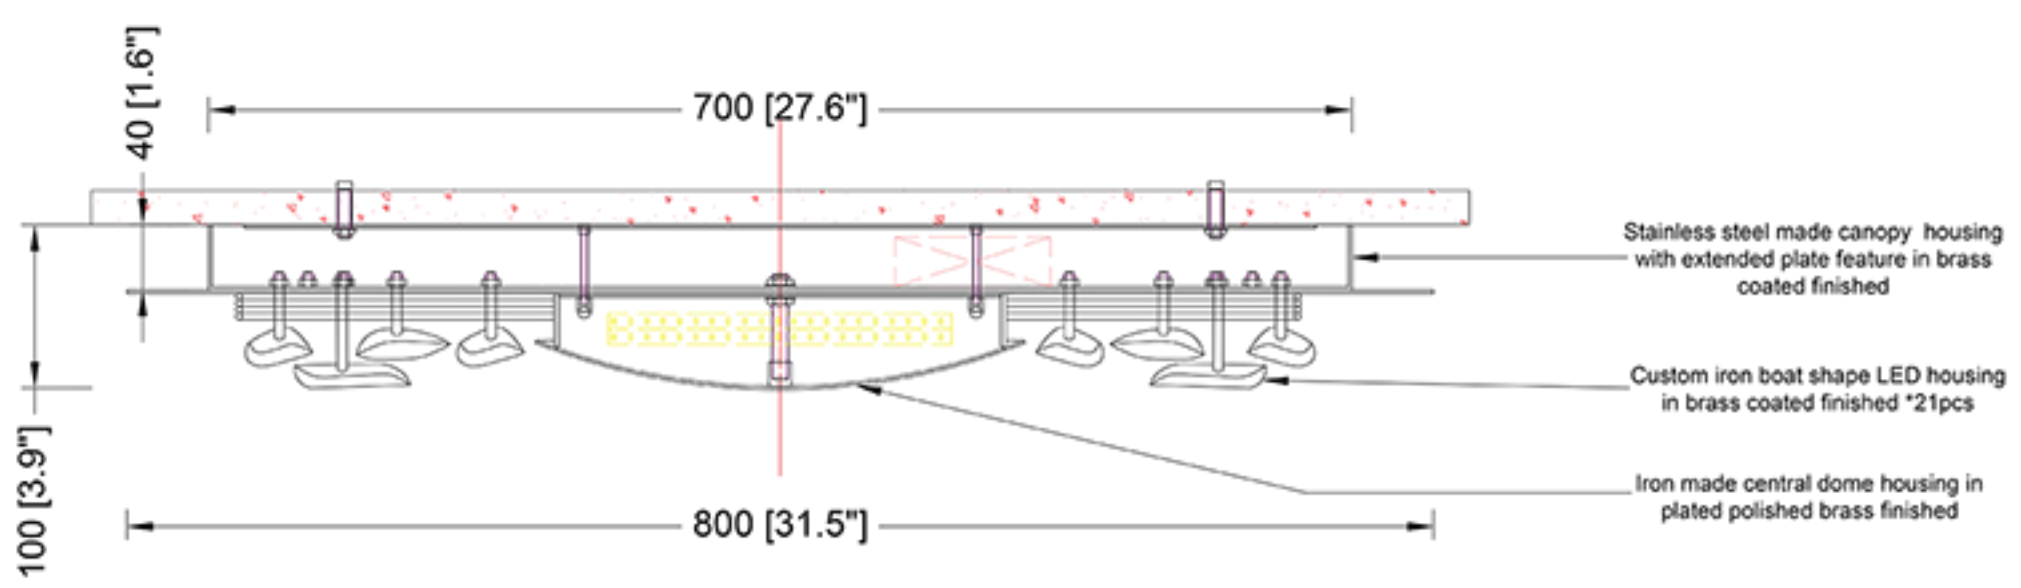

PROJECT:
Chiinsky Residence

±5MM Size tolerance ± 1/2° Angle tolerance	
Date: 02-06-2023	
Revision:	
Type: Wall lamp	
Item No: 9720-M-BS	
Dwg by:	
Verification by:	

Scale: 1: 8
Area/Location:
Dimension: 31.5"L x 31.5"H x 3.9" Depth
Finish: Brass + Matte black finished
Materials: Stainless steel + Iron + Alu + Acrylic
Weight: 8 kgs
Light: Osram LED 7W+12W 3000K / Triac dimming

Qty: 4 pcs
<input type="checkbox"/> Approved
<input type="checkbox"/> Approved as noted
<input type="checkbox"/> Revise & resubmit
Date: _____
Signature: _____

Notes:

ELEVATION VIEW
SCALE: 1:8

SIDE VIEW
SCALE: 1:8

TOP VIEW
SCALE: 1:8

Ref Pic
SCALE: NTS