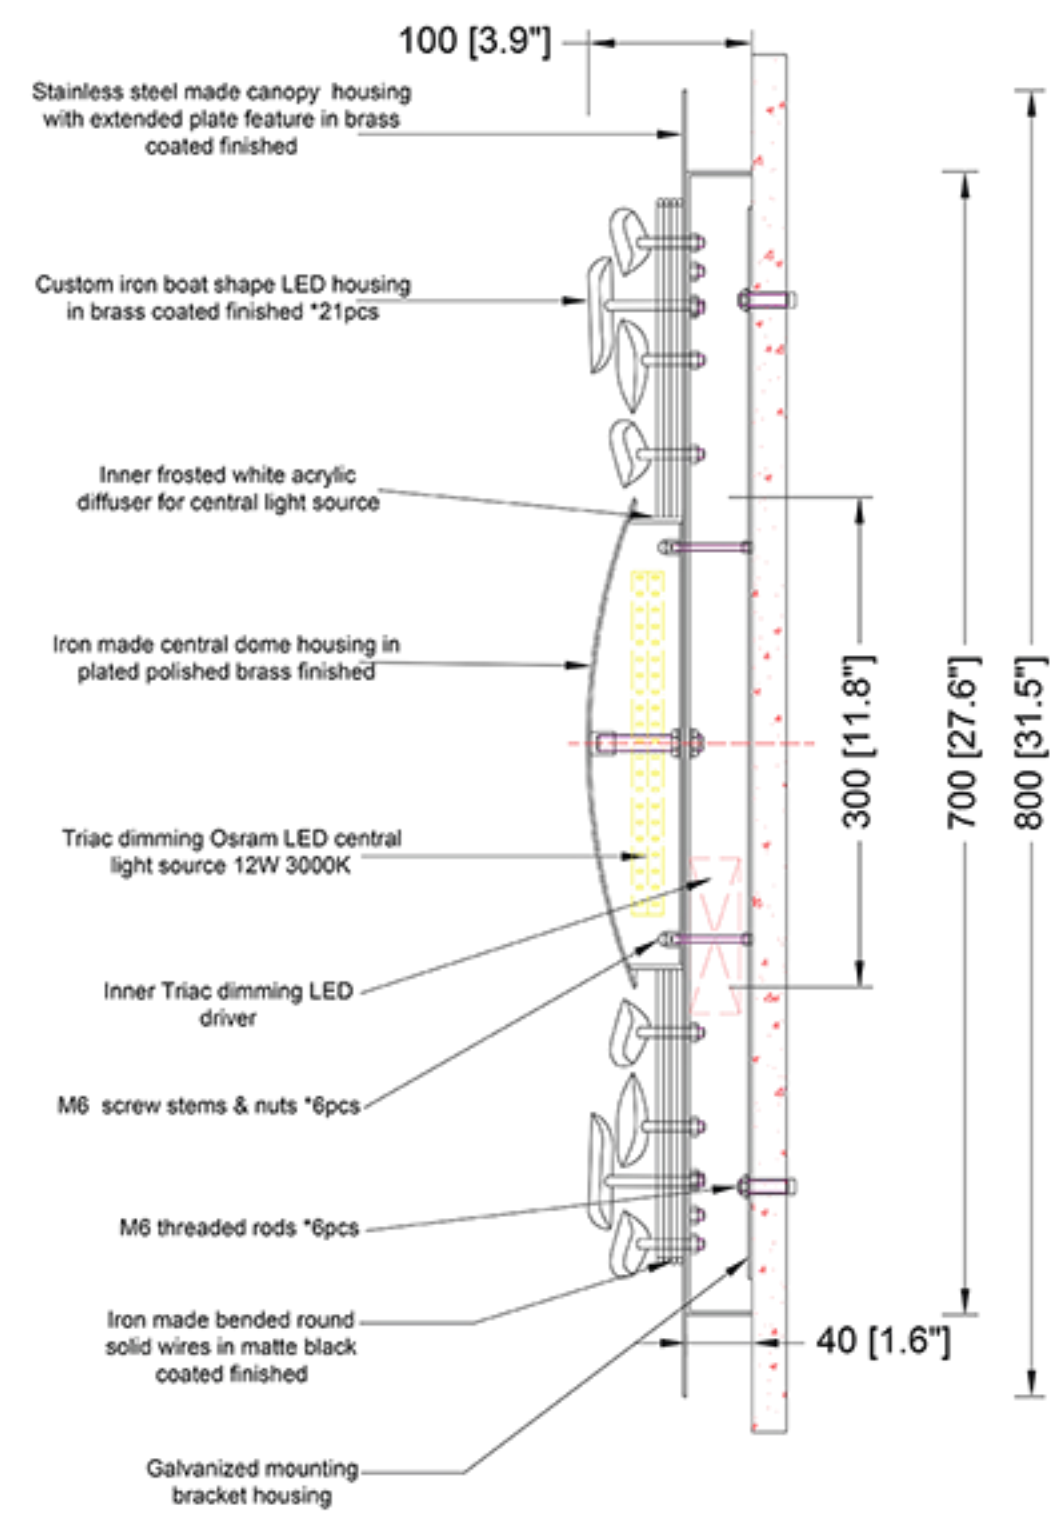

PROJECT:
Chiinsky Residence

±5MM Size tolerance ± 1/2° Angle tolerance	
Date: 02-06-2023	
Revision:	
Type: Wall lamp	
Item No: 9720-M-BS	
Dwg by:	
Verification by:	

Scale: 1: 8
Area/Location:
Dimension: 31.5"L x 31.5"H x 3.9" Depth
Finish: Brass + Matte black finished
Materials: Stainless steel + Iron + Alu + Acrylic
Weight: 8 kgs
Light: Osram LED 7W+12W 3000K / Triac dimming

Qty: 4 pcs
<input type="checkbox"/> Approved
<input type="checkbox"/> Approved as noted
<input type="checkbox"/> Revise & resubmit
Date: _____
Signature: _____

Notes:

ELEVATION VIEW
SCALE: 1:8

SIDE VIEW
SCALE: 1:8

TOP VIEW
SCALE: 1:8

Ref Pic
SCALE: NTS