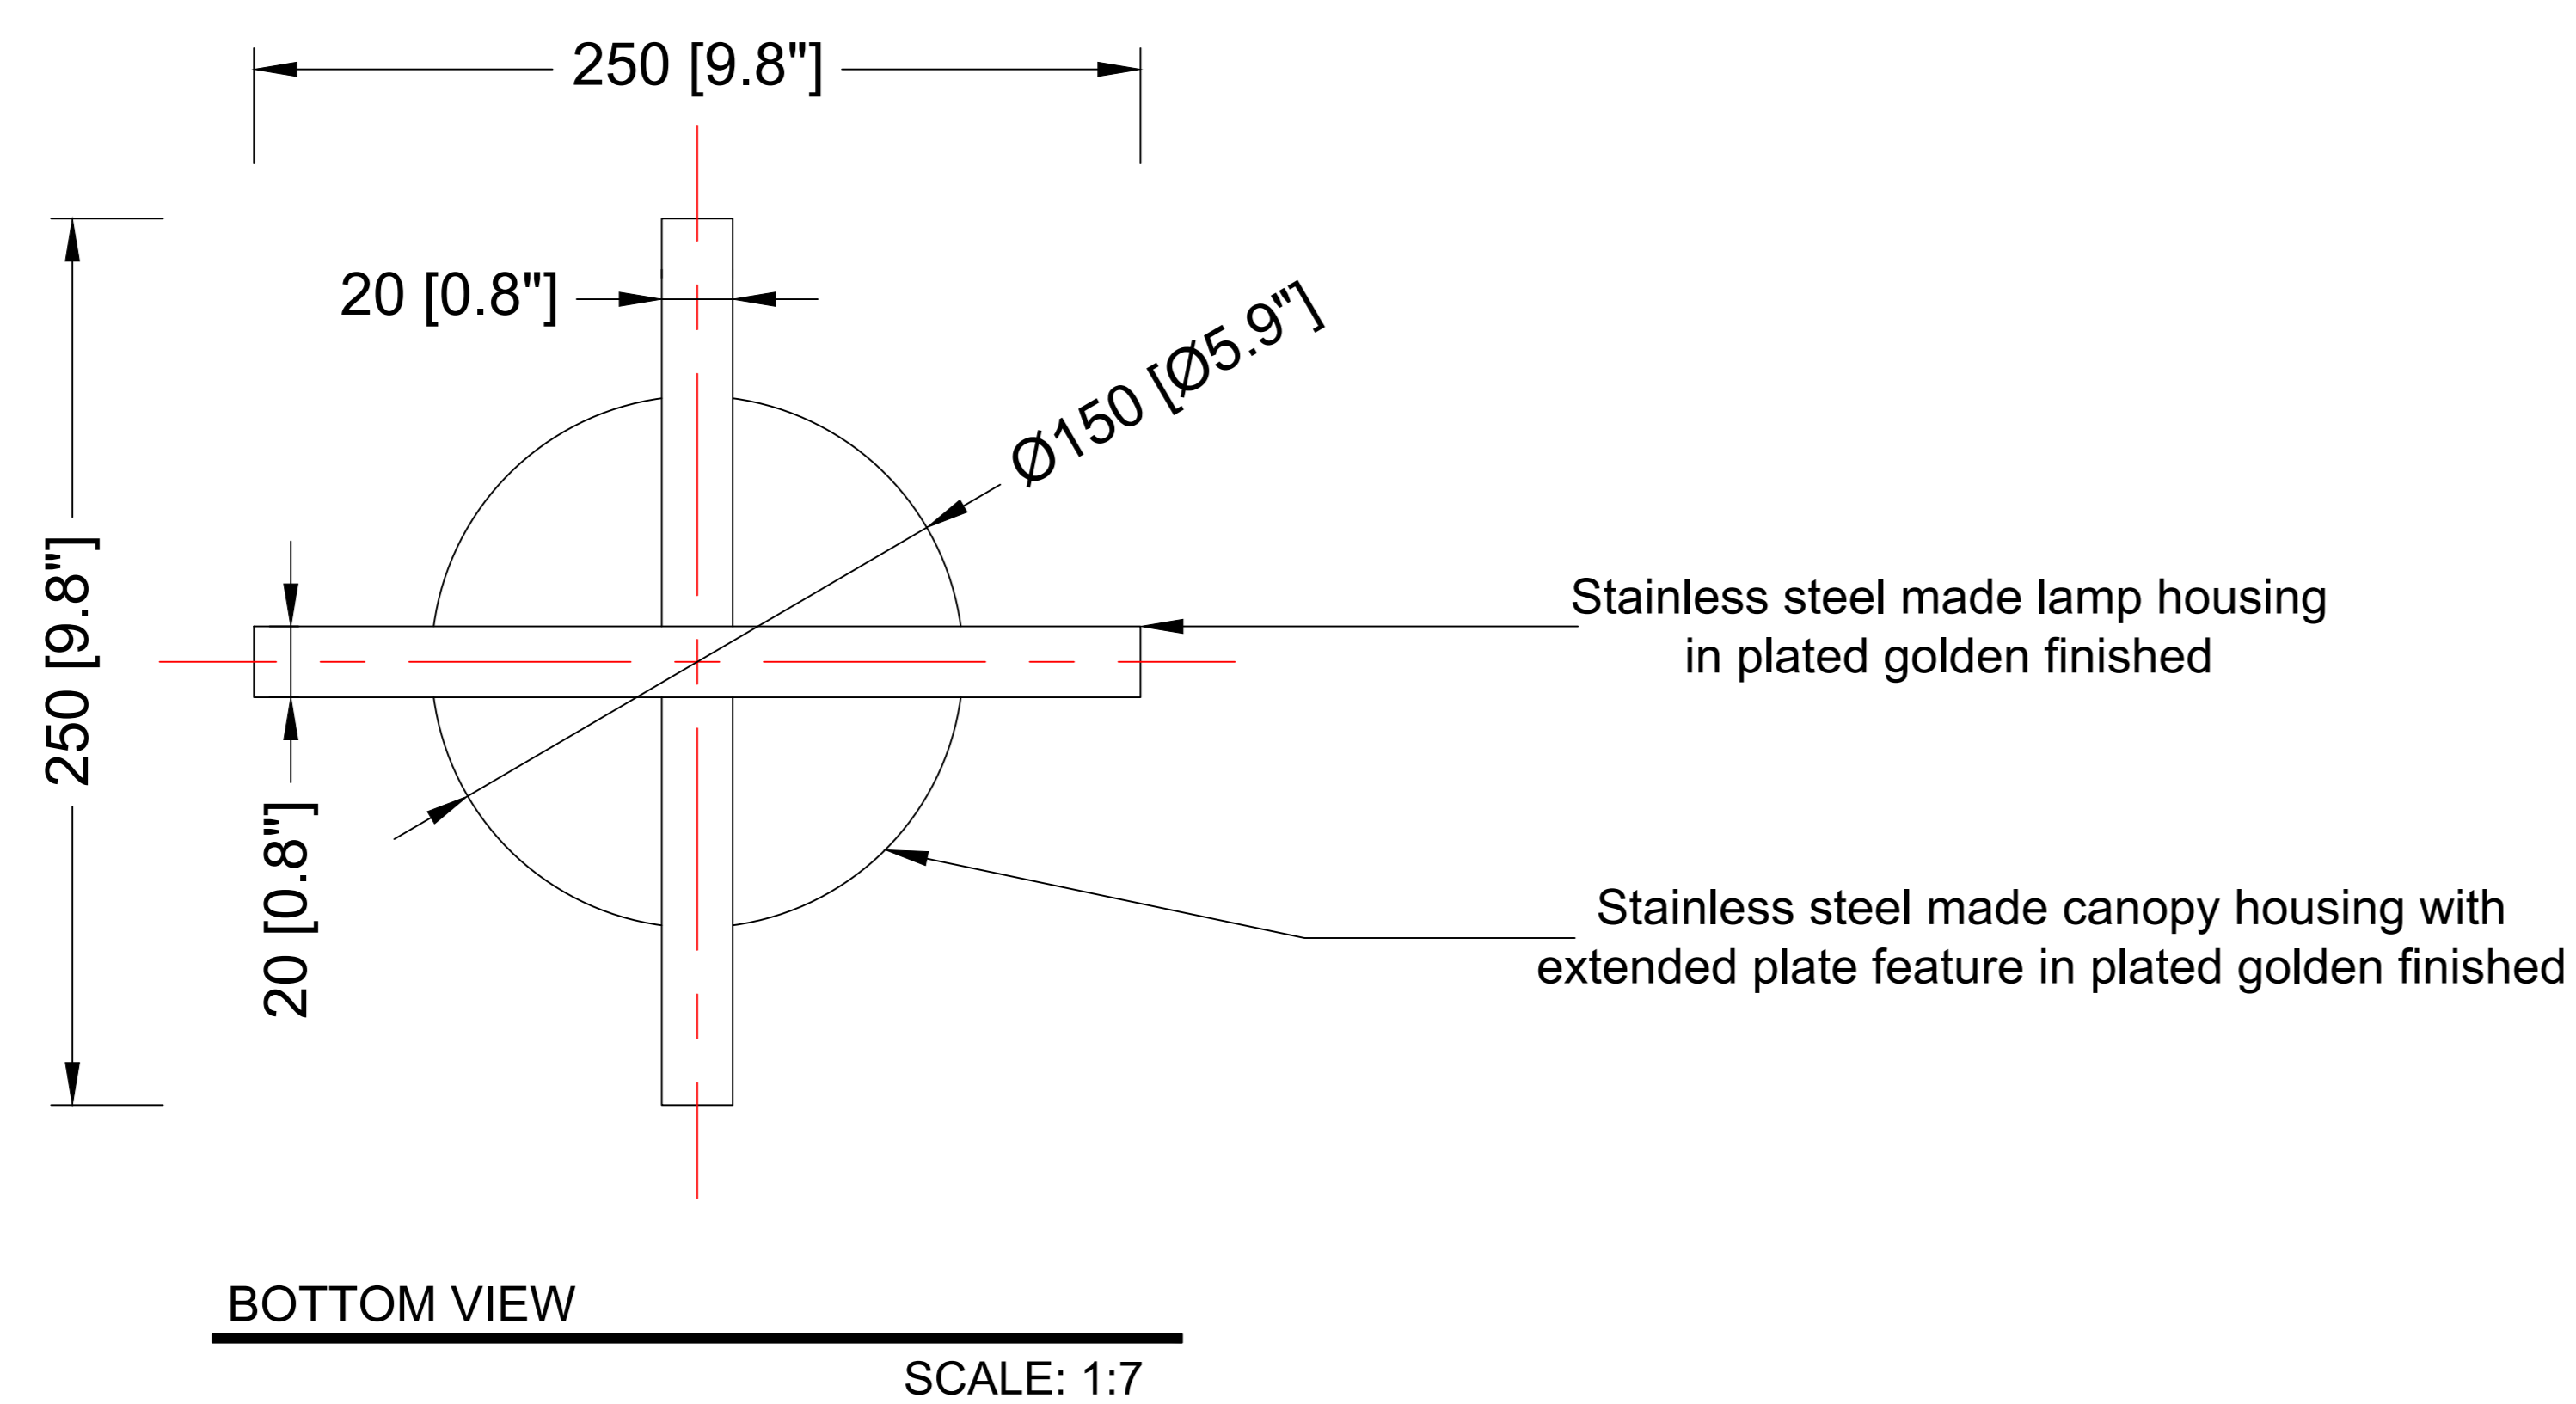

REEF LIGHTING
WHERE LIGHT TOUCHES THE SEA

PROJECT:

PO 5230

±5MM
Size tolerance
± 1/2°
Angle tolerance

Date: 26-07-2023

Revision:

Type: Pendant lamp

Item No: 9812-GD

Dwg by:

Verification by:

Scale: 1: 7

Area/Location:

Dimension:

9.8"L x 9.8W x 120"OAH

Finish: White + Brass finished

Materials: Stainless steel + Alu + Acrylic

Weight: 4 kgs

Light: Osram LED 7W 3000K / Triac dimming

Qty: 10 pcs

☐ Approved

☐ Approved as noted

☐ Revise & resubmit

Date: _____

Signature: _____

Notes:

- *1: Canopy size & design is different with origin.
- *2: Hanging cable & its color is different with origin.
- *3: Additional added shade top stem. The origin design has not stem on shade top.
- *4: OAH is different with origin, origin height is in 19.7"H.
- *5: Different LED light source from origin.

Reef Lighting, Inc. reserves the right to change or modify the product specifications without notification.

SCALE: NTS