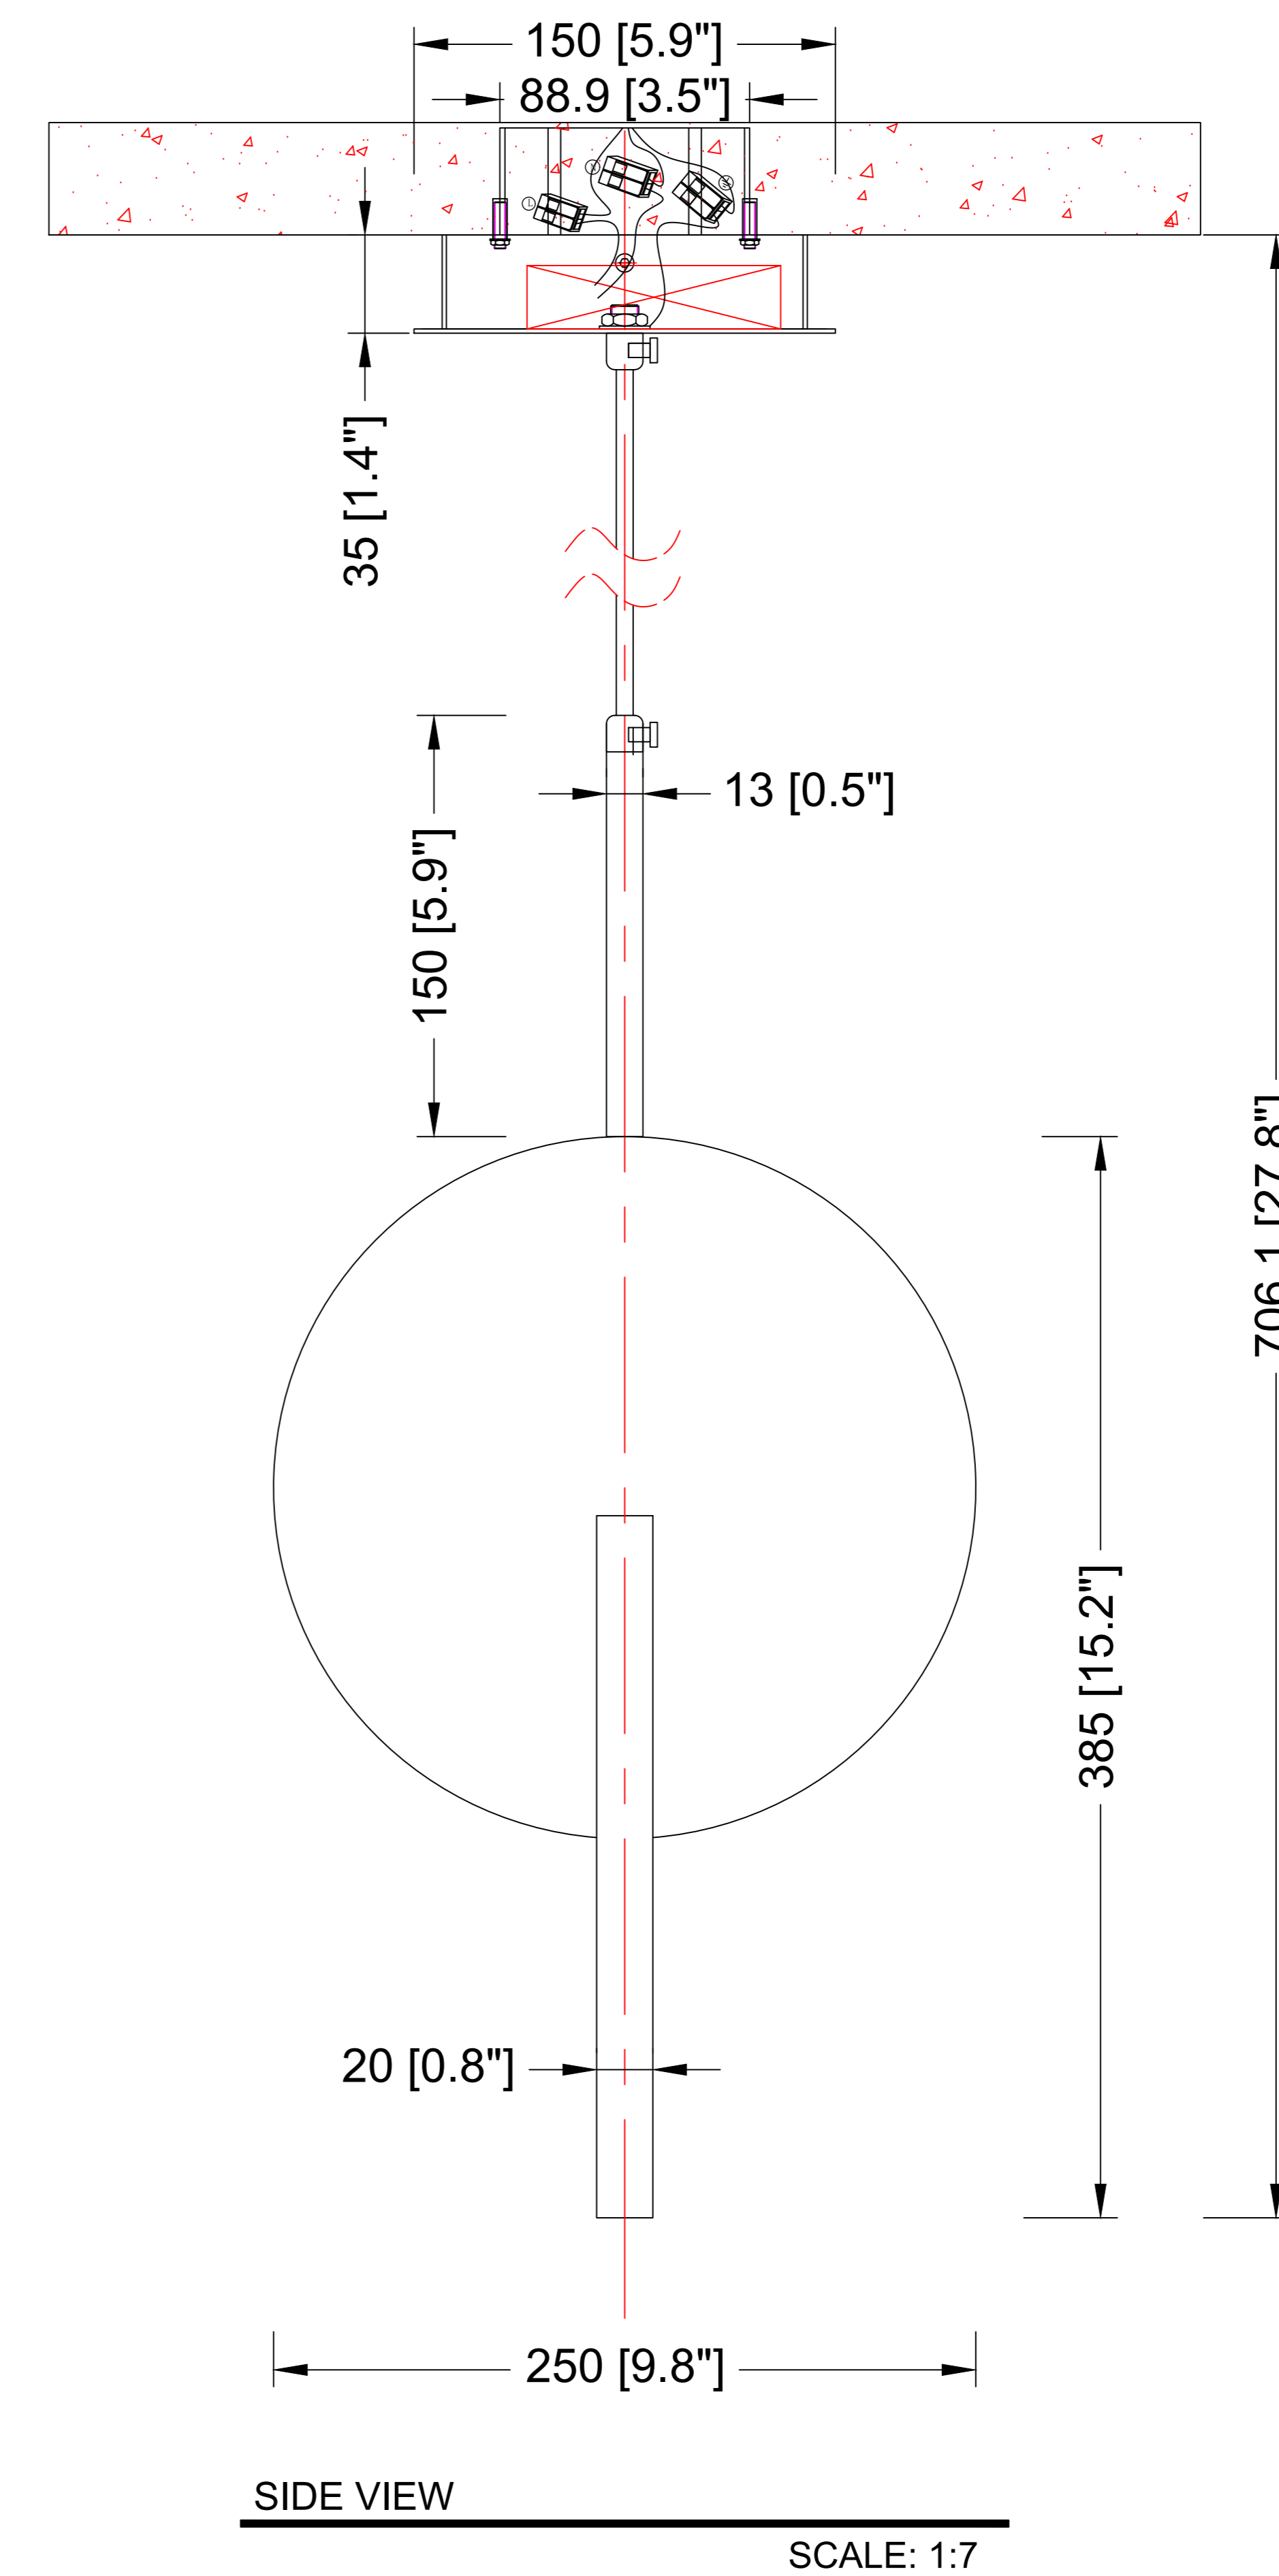

REEF LIGHTING
WHERE LIGHT TOUCHES THE SEA

PROJECT:

PO 5230

±5MM
Size tolerance
± 1/2°
Angle tolerance

Date: 26-07-2023

Revision:

Type: Pendant lamp

Item No: 9812-GD

Dwg by:

Verification by:

Scale: 1: 7

Area/Location:

Dimension:

9.8"L x 9.8W x 120"OAH

Finish: White + Brass finished

Materials: Stainless steel + Alu + Acrylic

Weight: 4 kgs

Light: Osram LED 7W 3000K / Triac dimming

Qty: 10 pcs

☐ Approved

☐ Approved as noted

☐ Revise & resubmit

Date: _____

Signature: _____

Notes:

- *1: Canopy size & design is different with origin.
- *2: Hanging cable & its color is different with origin.
- *3: Additional added shade top stem. The origin design has not stem on shade top.
- *4: OAH is different with origin, origin height is in 19.7"H.
- *5: Different LED light source from origin.

Reef Lighting, Inc. reserves the right to change or modify the product specifications without notification.

SCALE: NTS