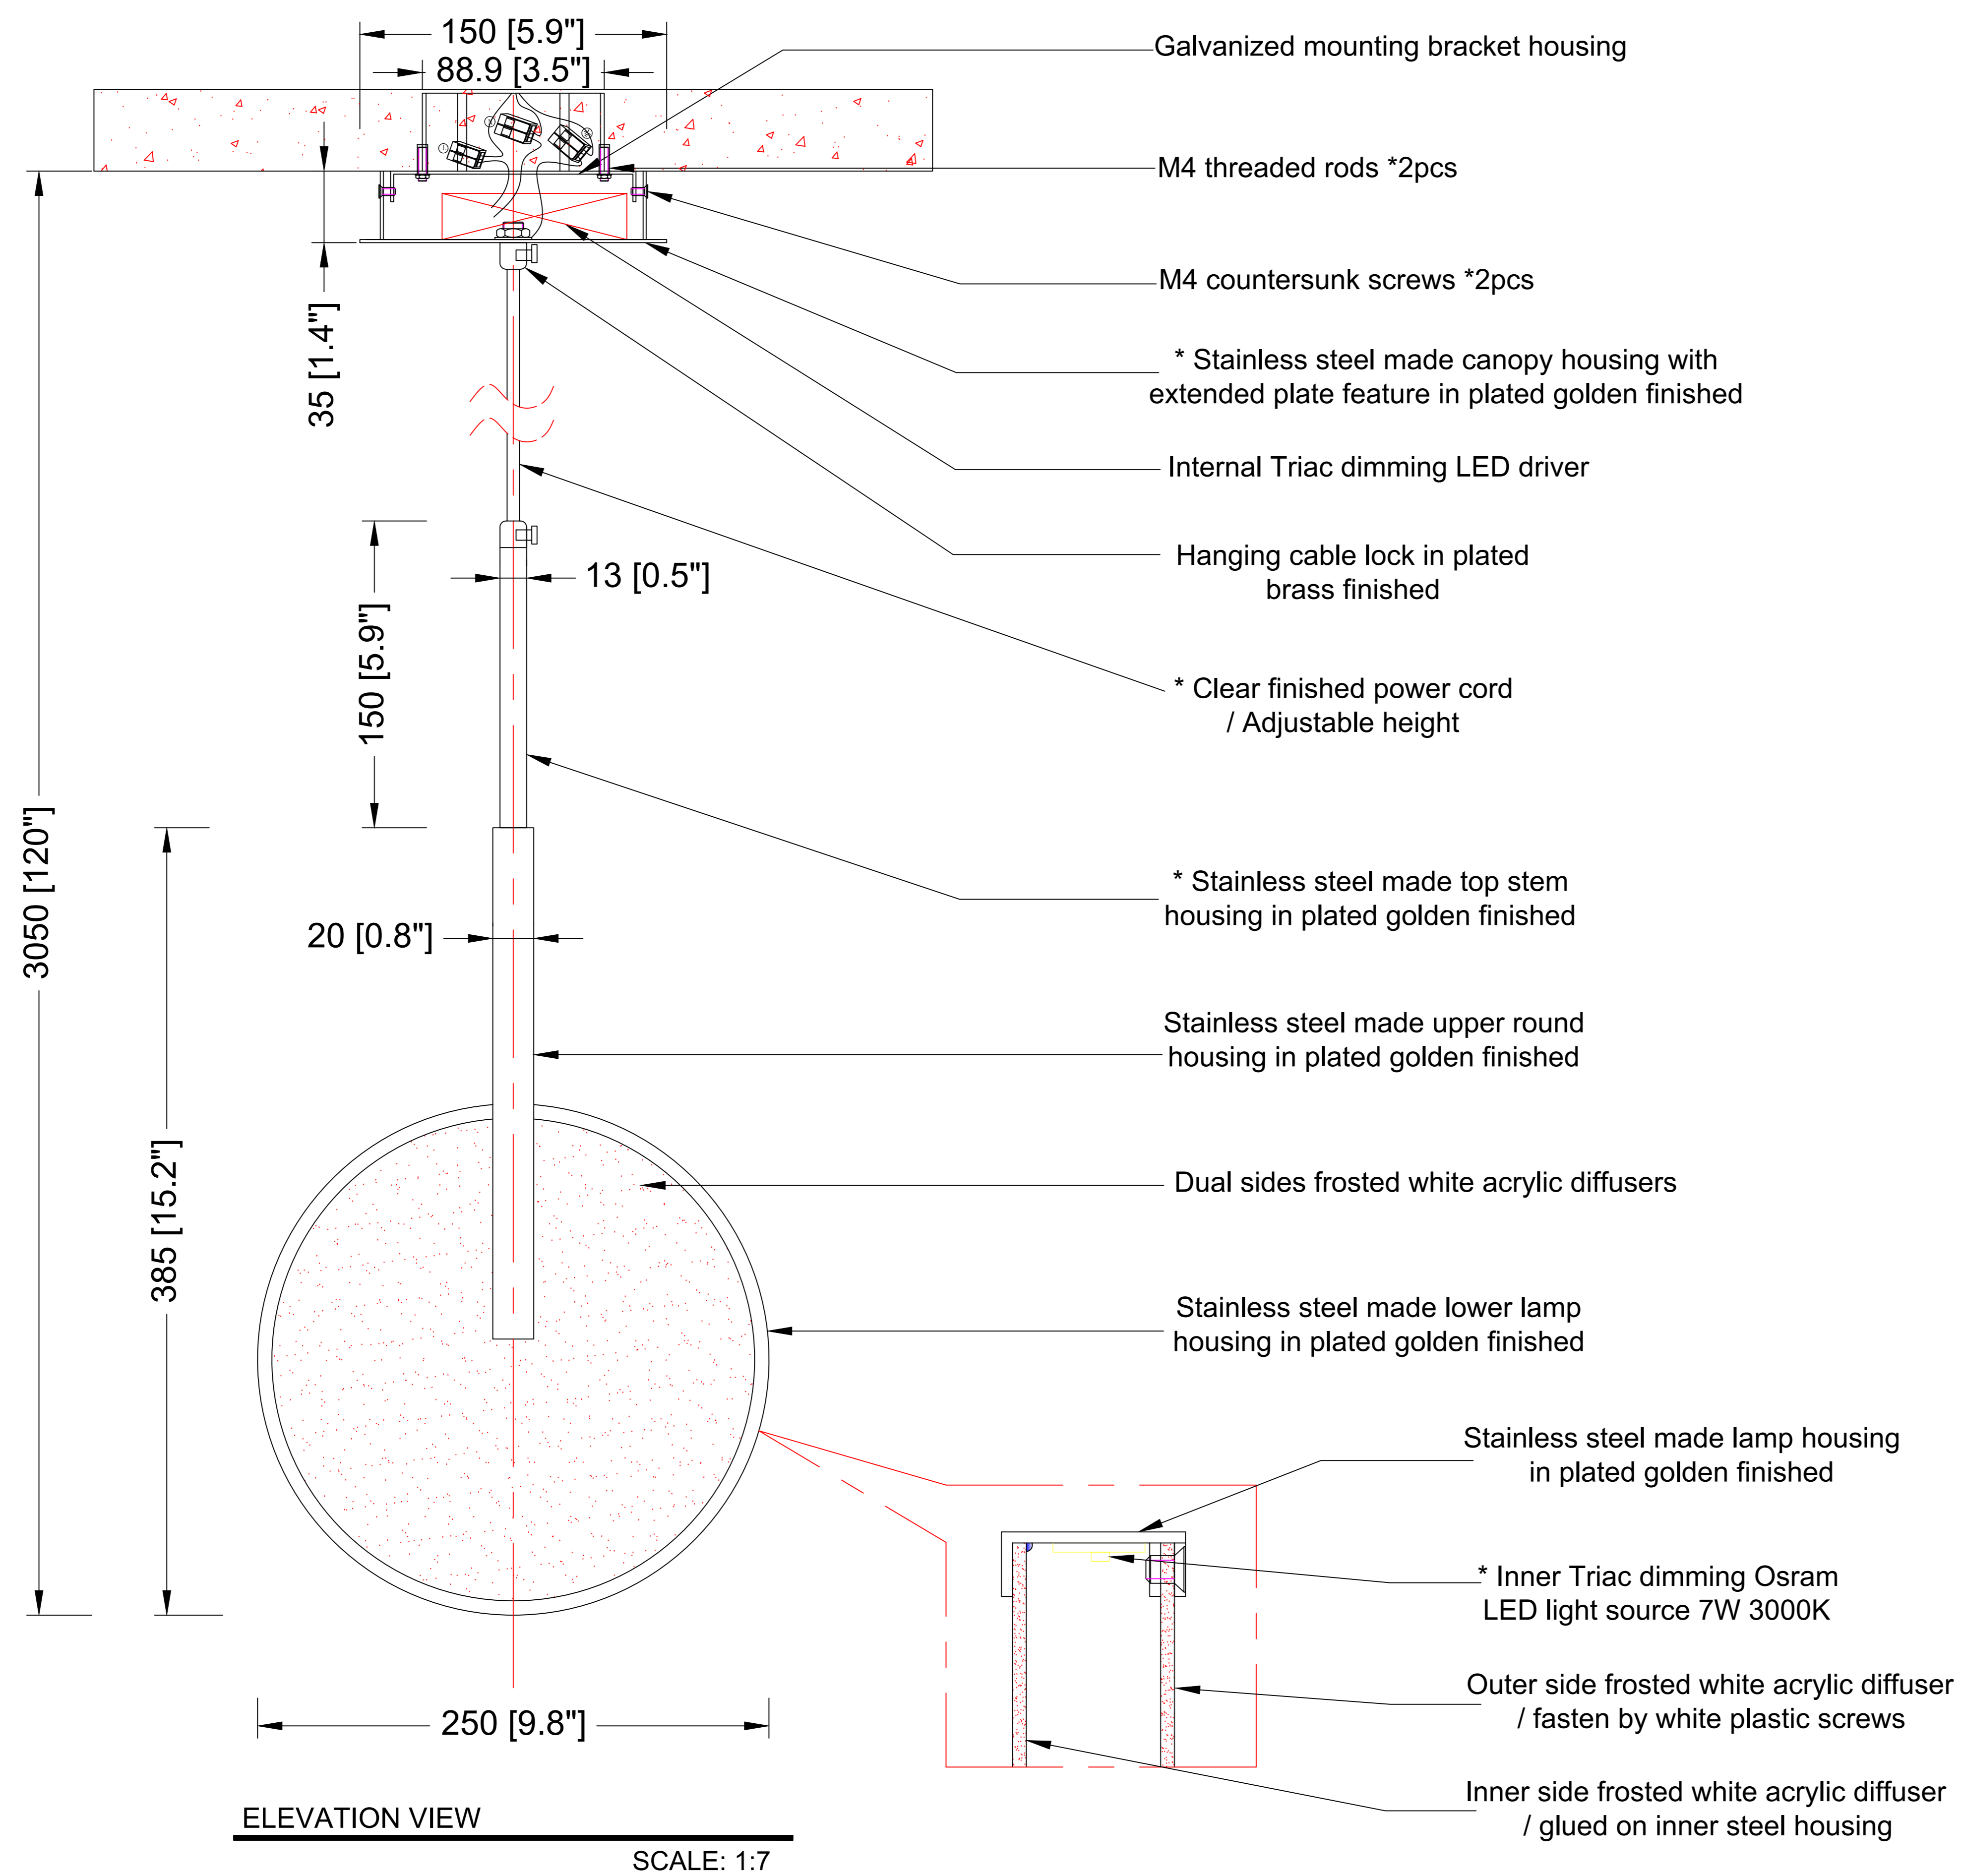

REEF LIGHTING
WHERE LIGHT TOUCHES THE SEA

PROJECT:

PO 5230

±5MM
Size tolerance
± 1/2°
Angle tolerance

Date: 26-07-2023

Revision:

Type: Pendant lamp

Item No: 9812-GD

Dwg by:

Verification by:

Scale: 1: 7

Area/Location:

Dimension:

9.8"L x 9.8W x 120"OAH

Finish: White + Brass finished

Materials: Stainless steel + Alu + Acrylic

Weight: 4 kgs

Light: Osram LED 7W 3000K / Triac dimming

Qty: 10 pcs

☐ Approved

☐ Approved as noted

☐ Revise & resubmit

Date: _____

Signature: _____

Notes:

- *1: Canopy size & design is different with origin.
- *2: Hanging cable & its color is different with origin.
- *3: Additional added shade top stem. The origin design has not stem on shade top.
- *4: OAH is different with origin, origin height is in 19.7"H.
- *5: Different LED light source from origin.

Reef Lighting, Inc. reserves the right to change or modify the product specifications without notification.

SCALE: NTS