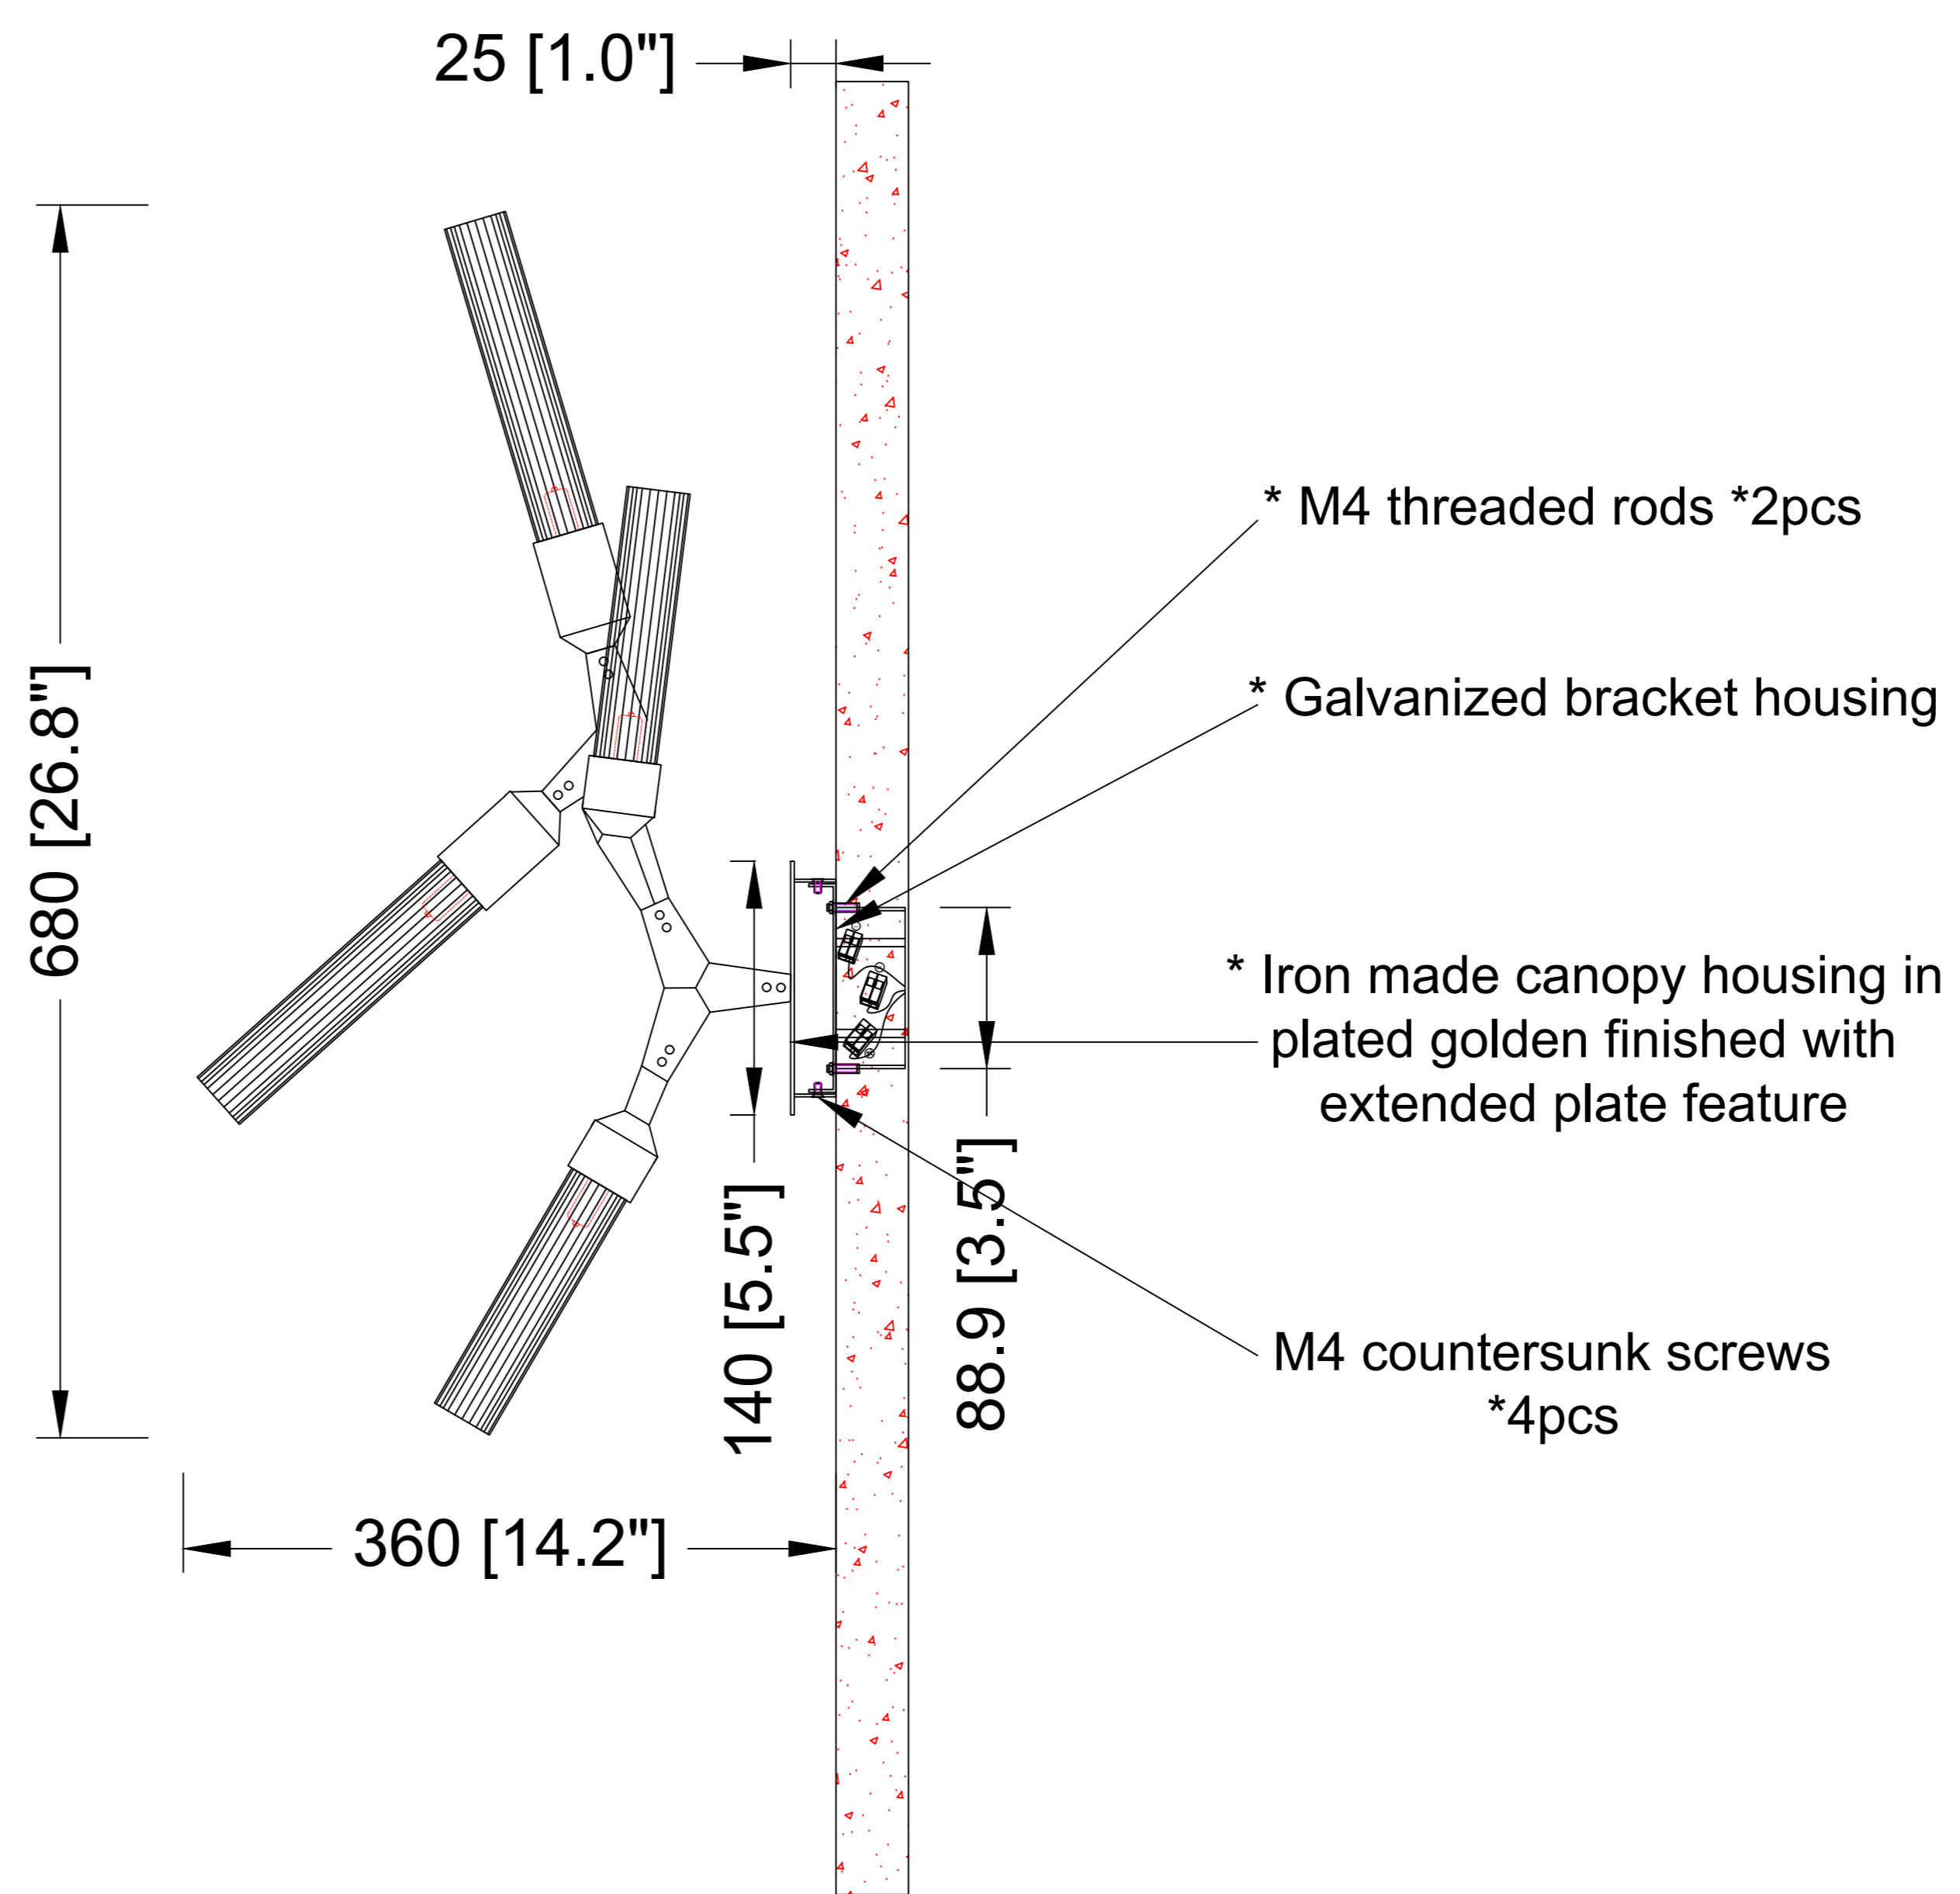

REEF LIGHTING
WHERE LIGHT TOUCHES THE SEA

PROJECT:

PO 5230

±5MM
Size tolerance
± 1/2"
Angle tolerance

Date: 26-07-2023

Revision:

Type: Wall sconce

Item No: 9636-GD

Dwg by:

Verification by:

Scale: 1: 10

Area/Location:

Dimension:

23.6"L x 26.8"H x 14.2"depth

Finish: Golden + Clear glass

Materials: Iron + Glass

Notes:

*1: Different design & size canopy from original.

*2: Different mounting structure from original.

*3: Different but similar fixture size from original.

Reef Lighting, Inc. reserves the right to change or modify the product specifications without notification.

ELEVATION VIEW

SCALE: 1:10

SIDE VIEW

SCALE: 1:10

Ref Pic

SCALE: NTS

Different angle adjustment
Ref view