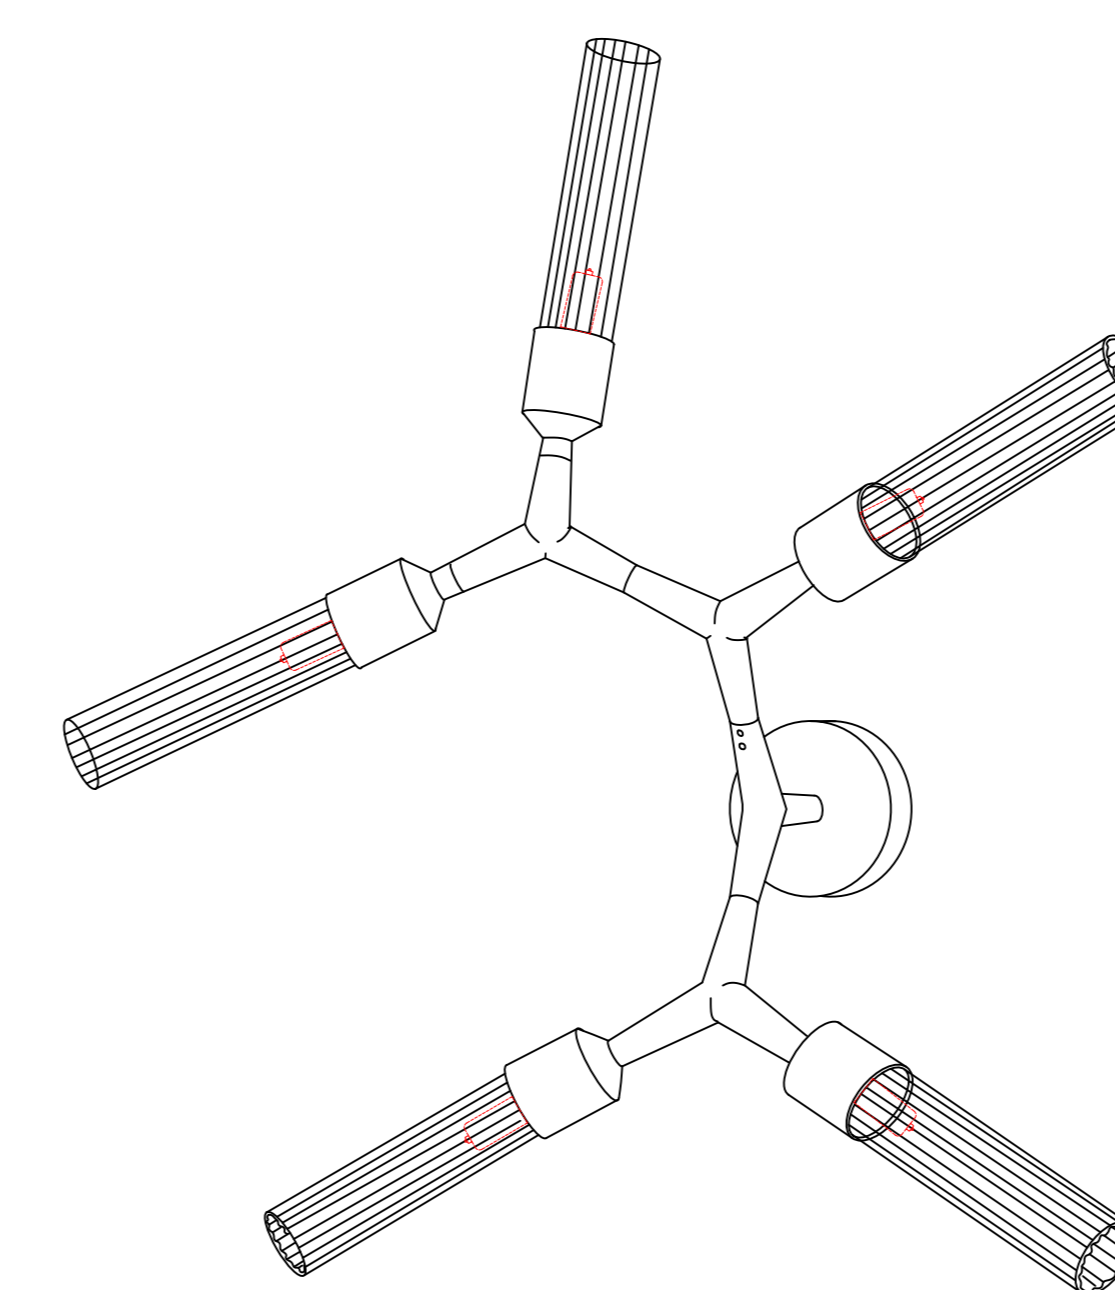

REEF LIGHTING
WHERE LIGHT TOUCHES THE SEA

PROJECT:

PO 5230

±5MM
Size tolerance
± 1/2"
Angle tolerance

Date: 26-07-2023

Revision:

Type: Wall sconce

Item No: 9636-GD

Dwg by:

Verification by:

Scale: 1: 10

Area/Location:

Dimension:

23.6"L x 26.8"H x 14.2"depth

Finish: Golden + Clear glass

Materials: Iron + Glass

Notes:

*1: Different design & size canopy from original.

*2: Different mounting structure from original.

*3: Different but similar fixture size from original.

Reef Lighting, Inc. reserves the right to change or modify the product specifications without notification.

ELEVATION VIEW

SCALE: 1:10

SIDE VIEW

SCALE: 1:10

Ref Pic

SCALE: NTS

Different angle adjustment
Ref view