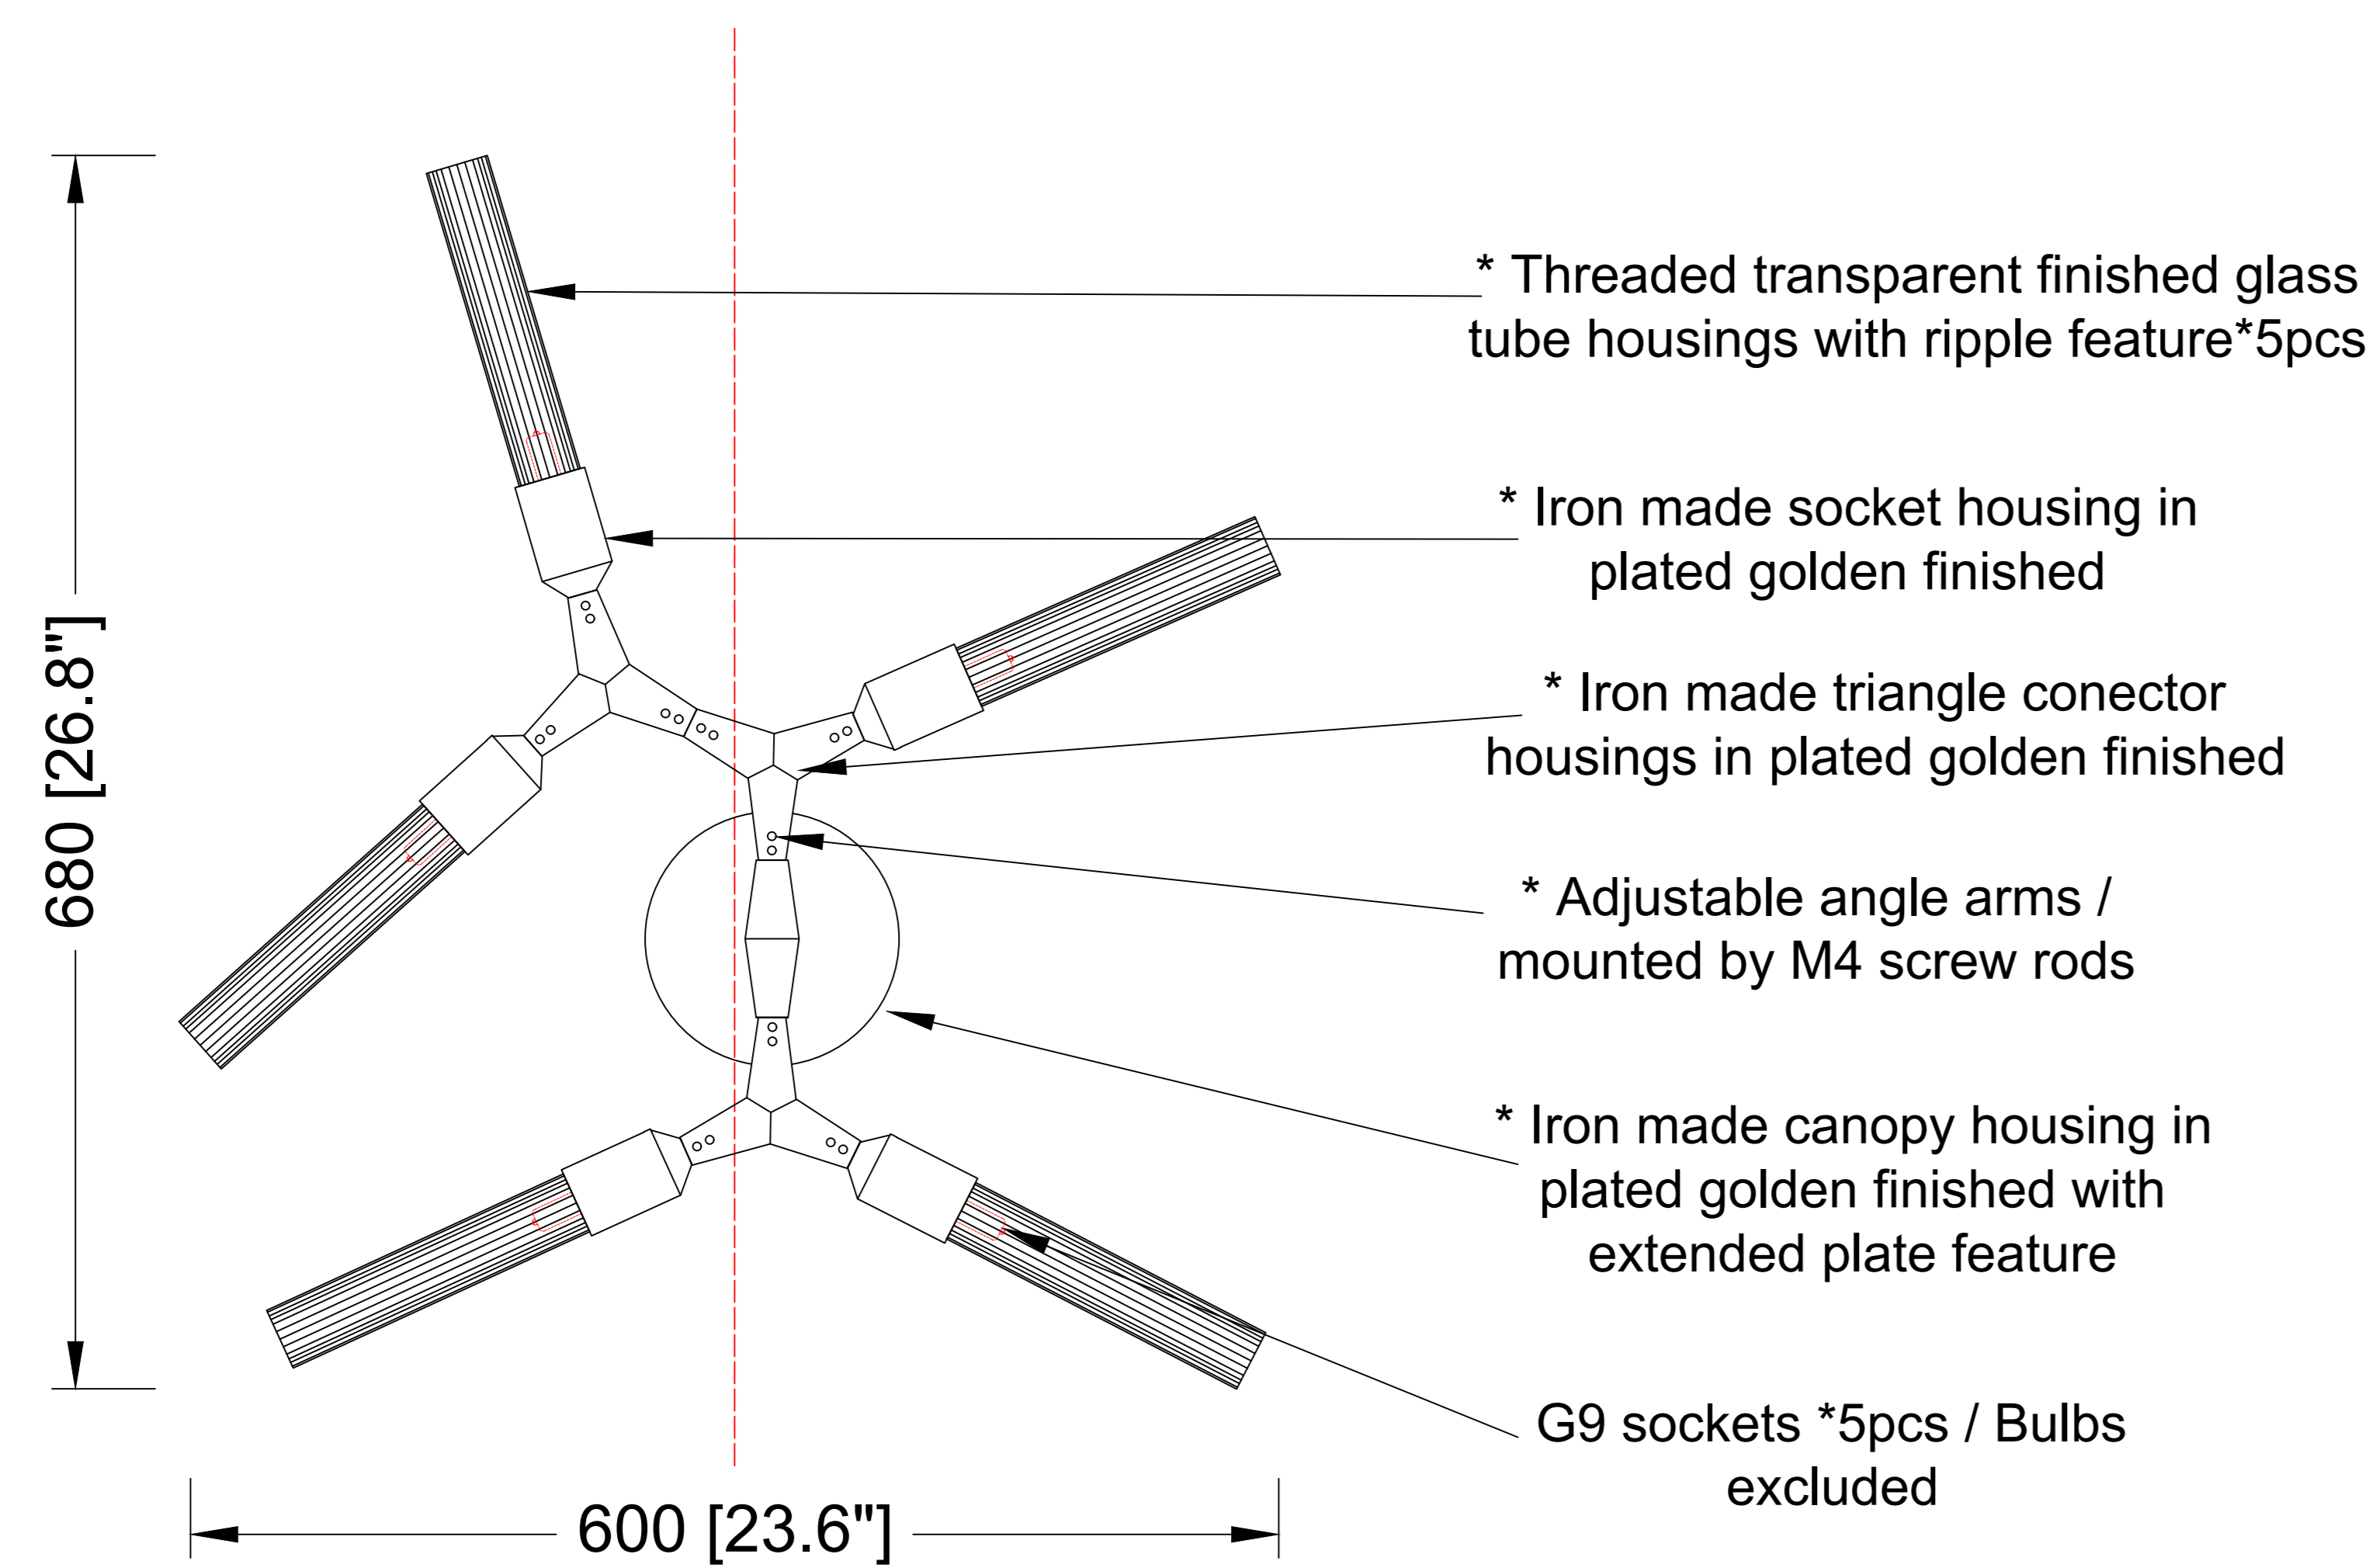

REEF LIGHTING
WHERE LIGHT TOUCHES THE SEA

PROJECT:

PO 5230

±5MM
Size tolerance
± 1/2"
Angle tolerance

Date: 26-07-2023

Revision:

Type: Wall sconce

Item No: 9636-GD

Dwg by:

Verification by:

Scale: 1: 10

Area/Location:

Dimension:

23.6"L x 26.8"H x 14.2"depth

Finish: Golden + Clear glass

Materials: Iron + Glass

Notes:

*1: Different design & size canopy from original.

*2: Different mounting structure from original.

*3: Different but similar fixture size from original.

Reef Lighting, Inc. reserves the right to change or modify the product specifications without notification.

ELEVATION VIEW

SCALE: 1:10

SIDE VIEW

SCALE: 1:10

Ref Pic

SCALE: NTS

Different angle adjustment
Ref view