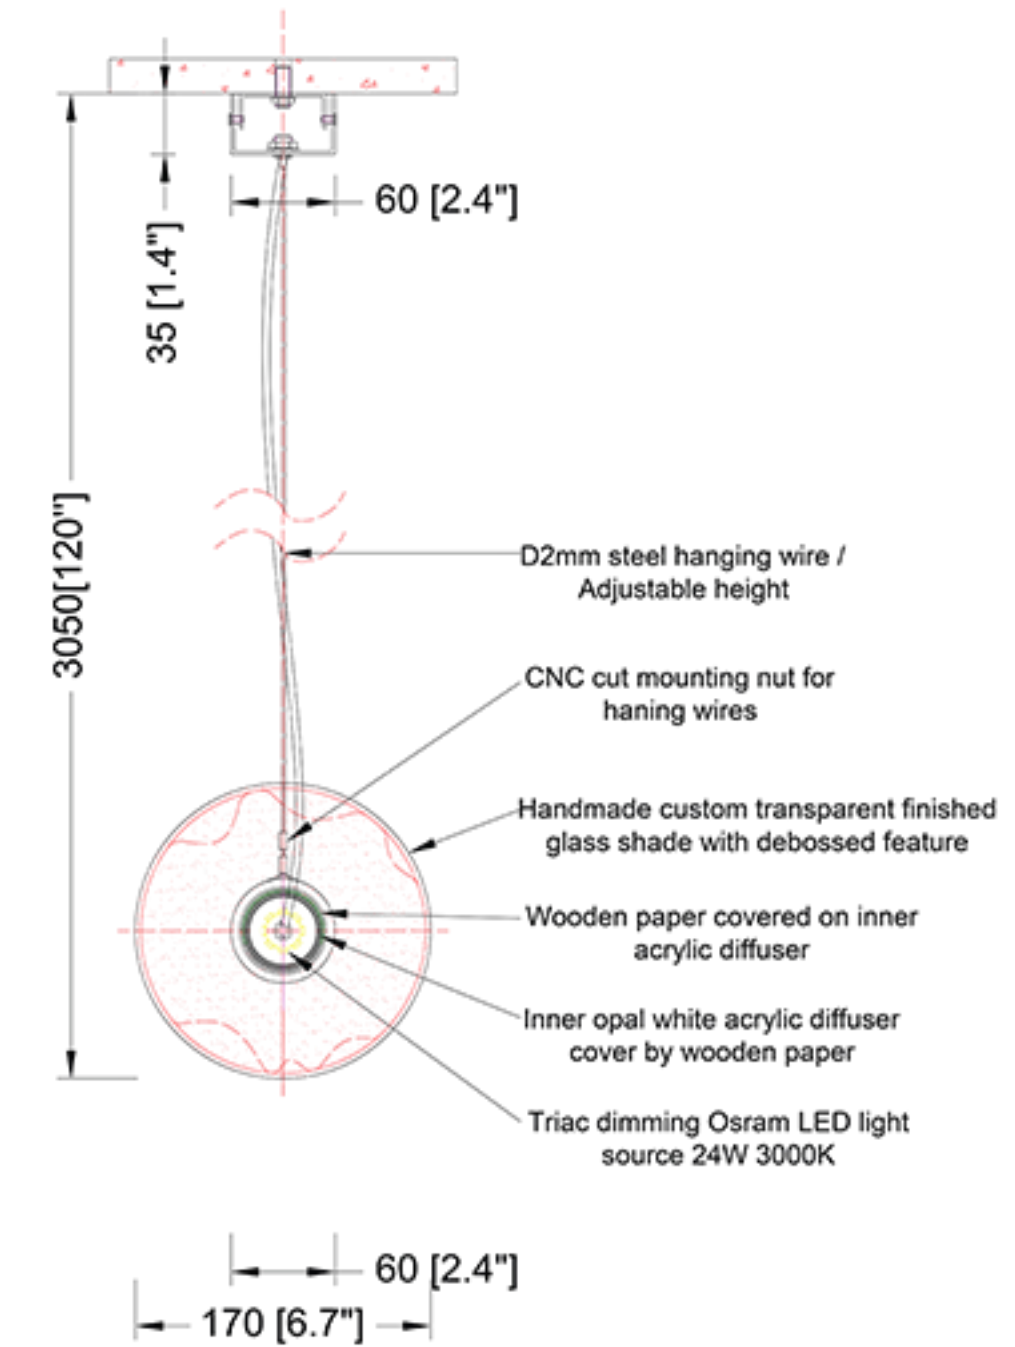

REEF LIGHTING
WHERE LIGHT TOUCHES THE SEA

PROJECT:

Reef Lighting

±5MM
Size tolerance
± 1/2°
Angle tolerance

Date: 30-06-2023

Revision:

Type: Pendant lamp

Item No: 9626-MBK

Dwg by:

Verification by:

Scale: 1: 8

Area/Location:

Dimension:

47.2"L x 6.7"W x 120"OAH

Finish: Matte black + Wooden + Clear glass + White acrylic finished

Materials: Stainless steel + Glass + Wooden paper + Acrylic + Alu

Weight: 12 kgs

Light: Osram LED 24W 3000K / Triac dimming

Qty: 4 pcs

Approved

Approved as noted

Revise & resubmit

Date: _____

Signature: _____

Notes:

ELEVATION VIEW

SCALE: 1:8

SIDE VIEW

SCALE: 1:8

BOTTOM VIEW

SCALE: 1:8

Ref Pic