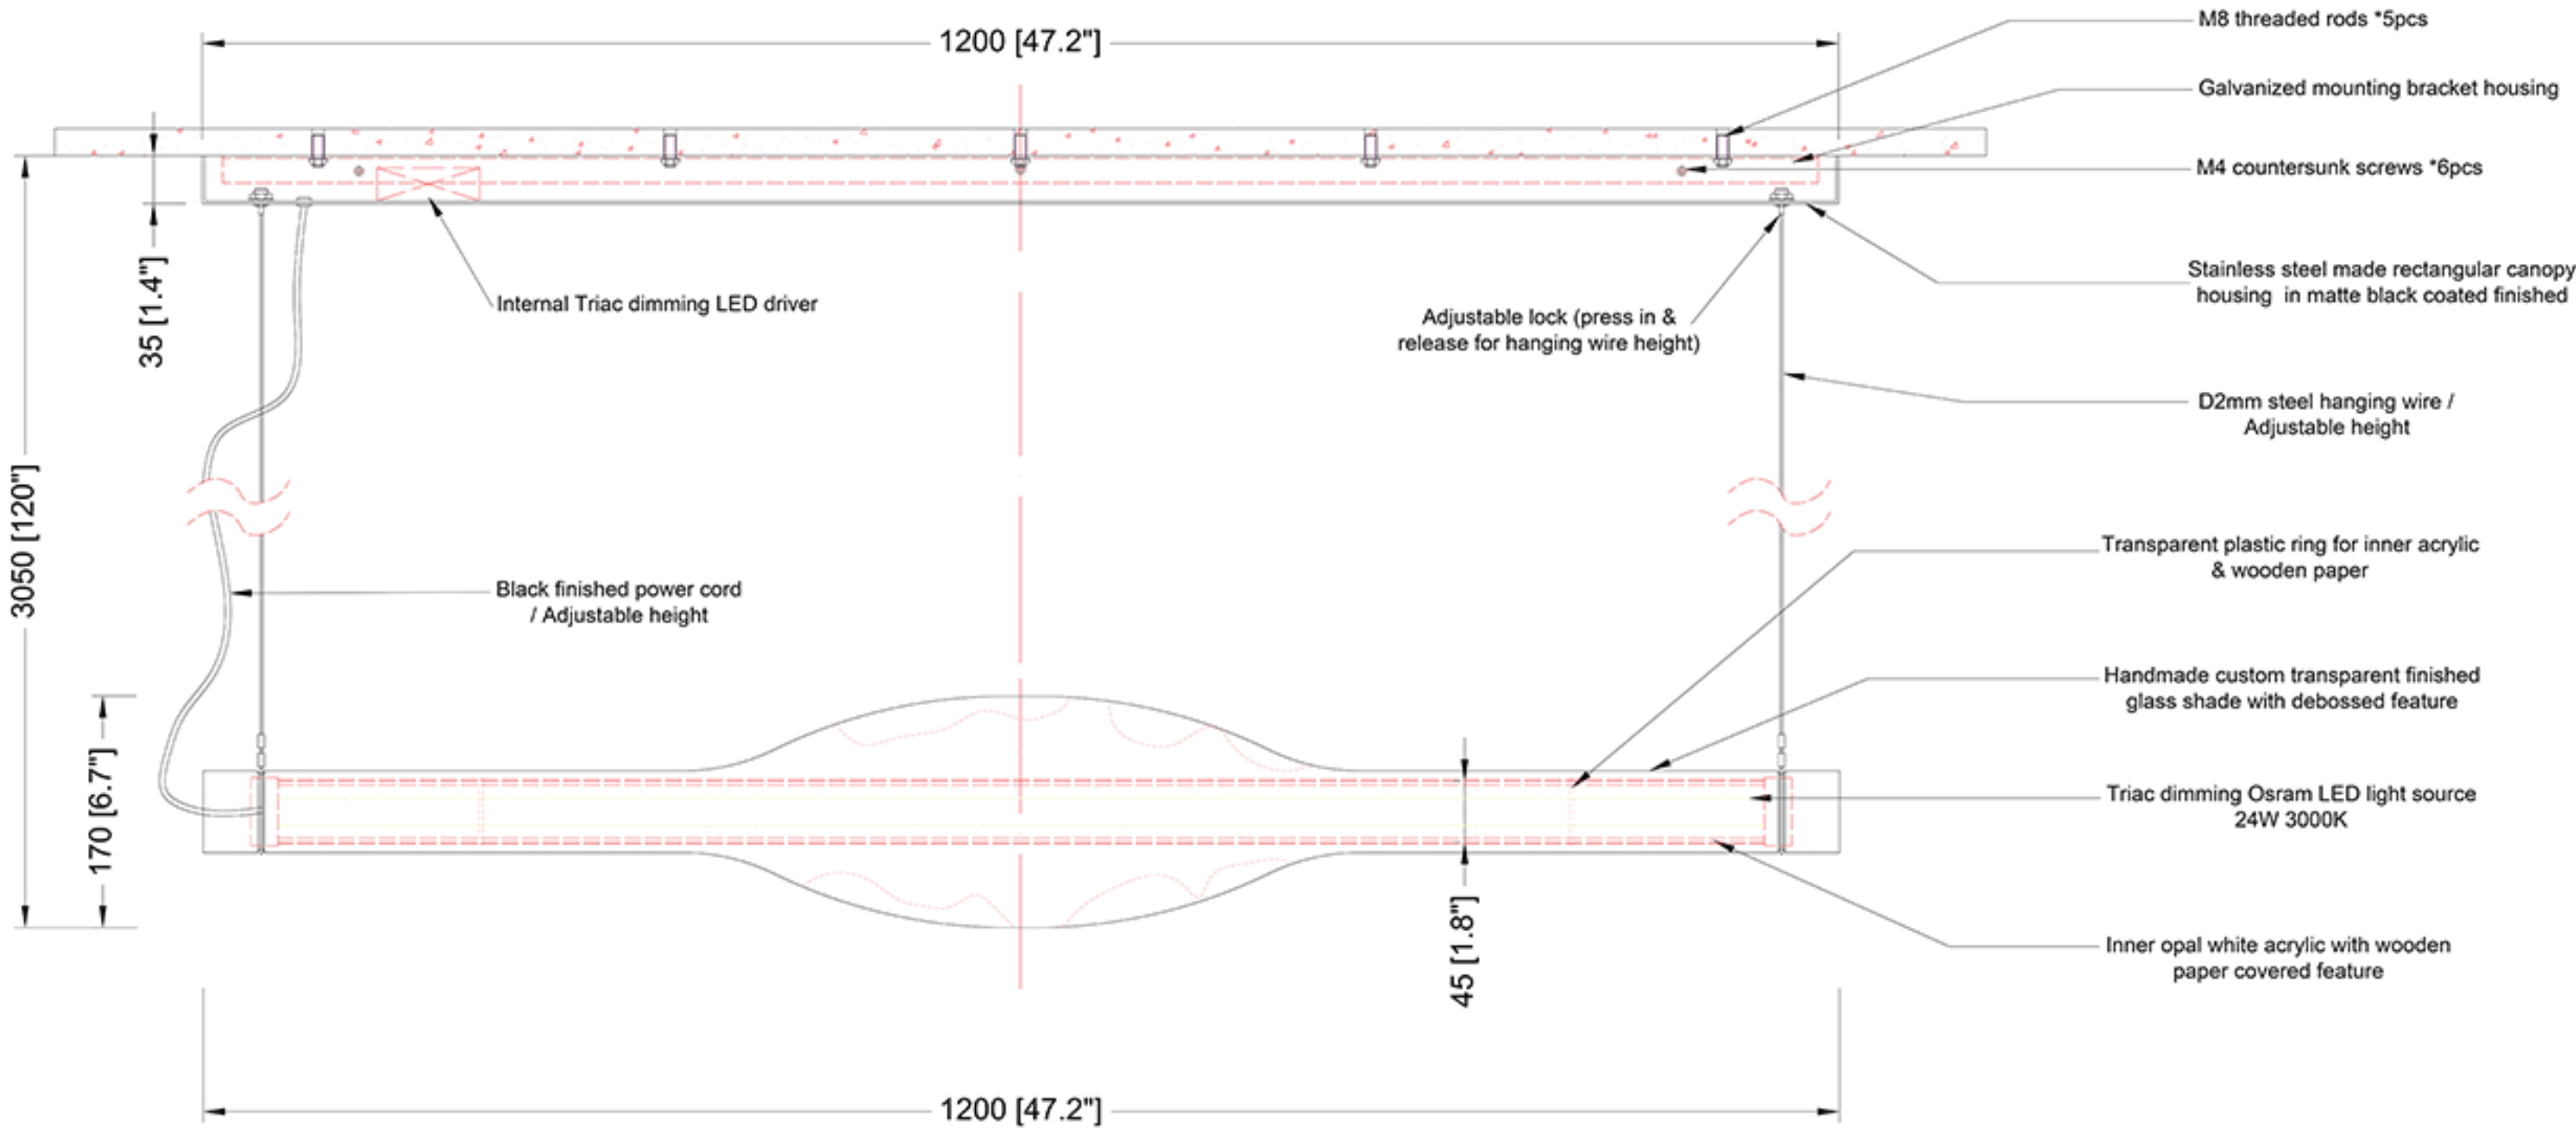

REEF LIGHTING
WHERE LIGHT TOUCHES THE SEA

PROJECT:

Reef Lighting

±5MM
Size tolerance
± 1/2°
Angle tolerance

Date: 30-06-2023

Revision:

Type: Pendant lamp

Item No: 9626-MBK

Dwg by:

Verification by:

Scale: 1: 8

Area/Location:

Dimension:

47.2"L x 6.7"W x 120"OAH

Finish: Matte black + Wooden + Clear glass + White acrylic finished

Materials: Stainless steel + Glass + Wooden paper + Acrylic + Alu

Weight: 12 kgs

Light: Osram LED 24W 3000K / Triac dimming

Qty: 4 pcs

Approved

Approved as noted

Revise & resubmit

Date: _____

Signature: _____

Notes:

ELEVATION VIEW

SCALE: 1:8

SIDE VIEW

SCALE: 1:8

BOTTOM VIEW

SCALE: 1:8

Ref Pic