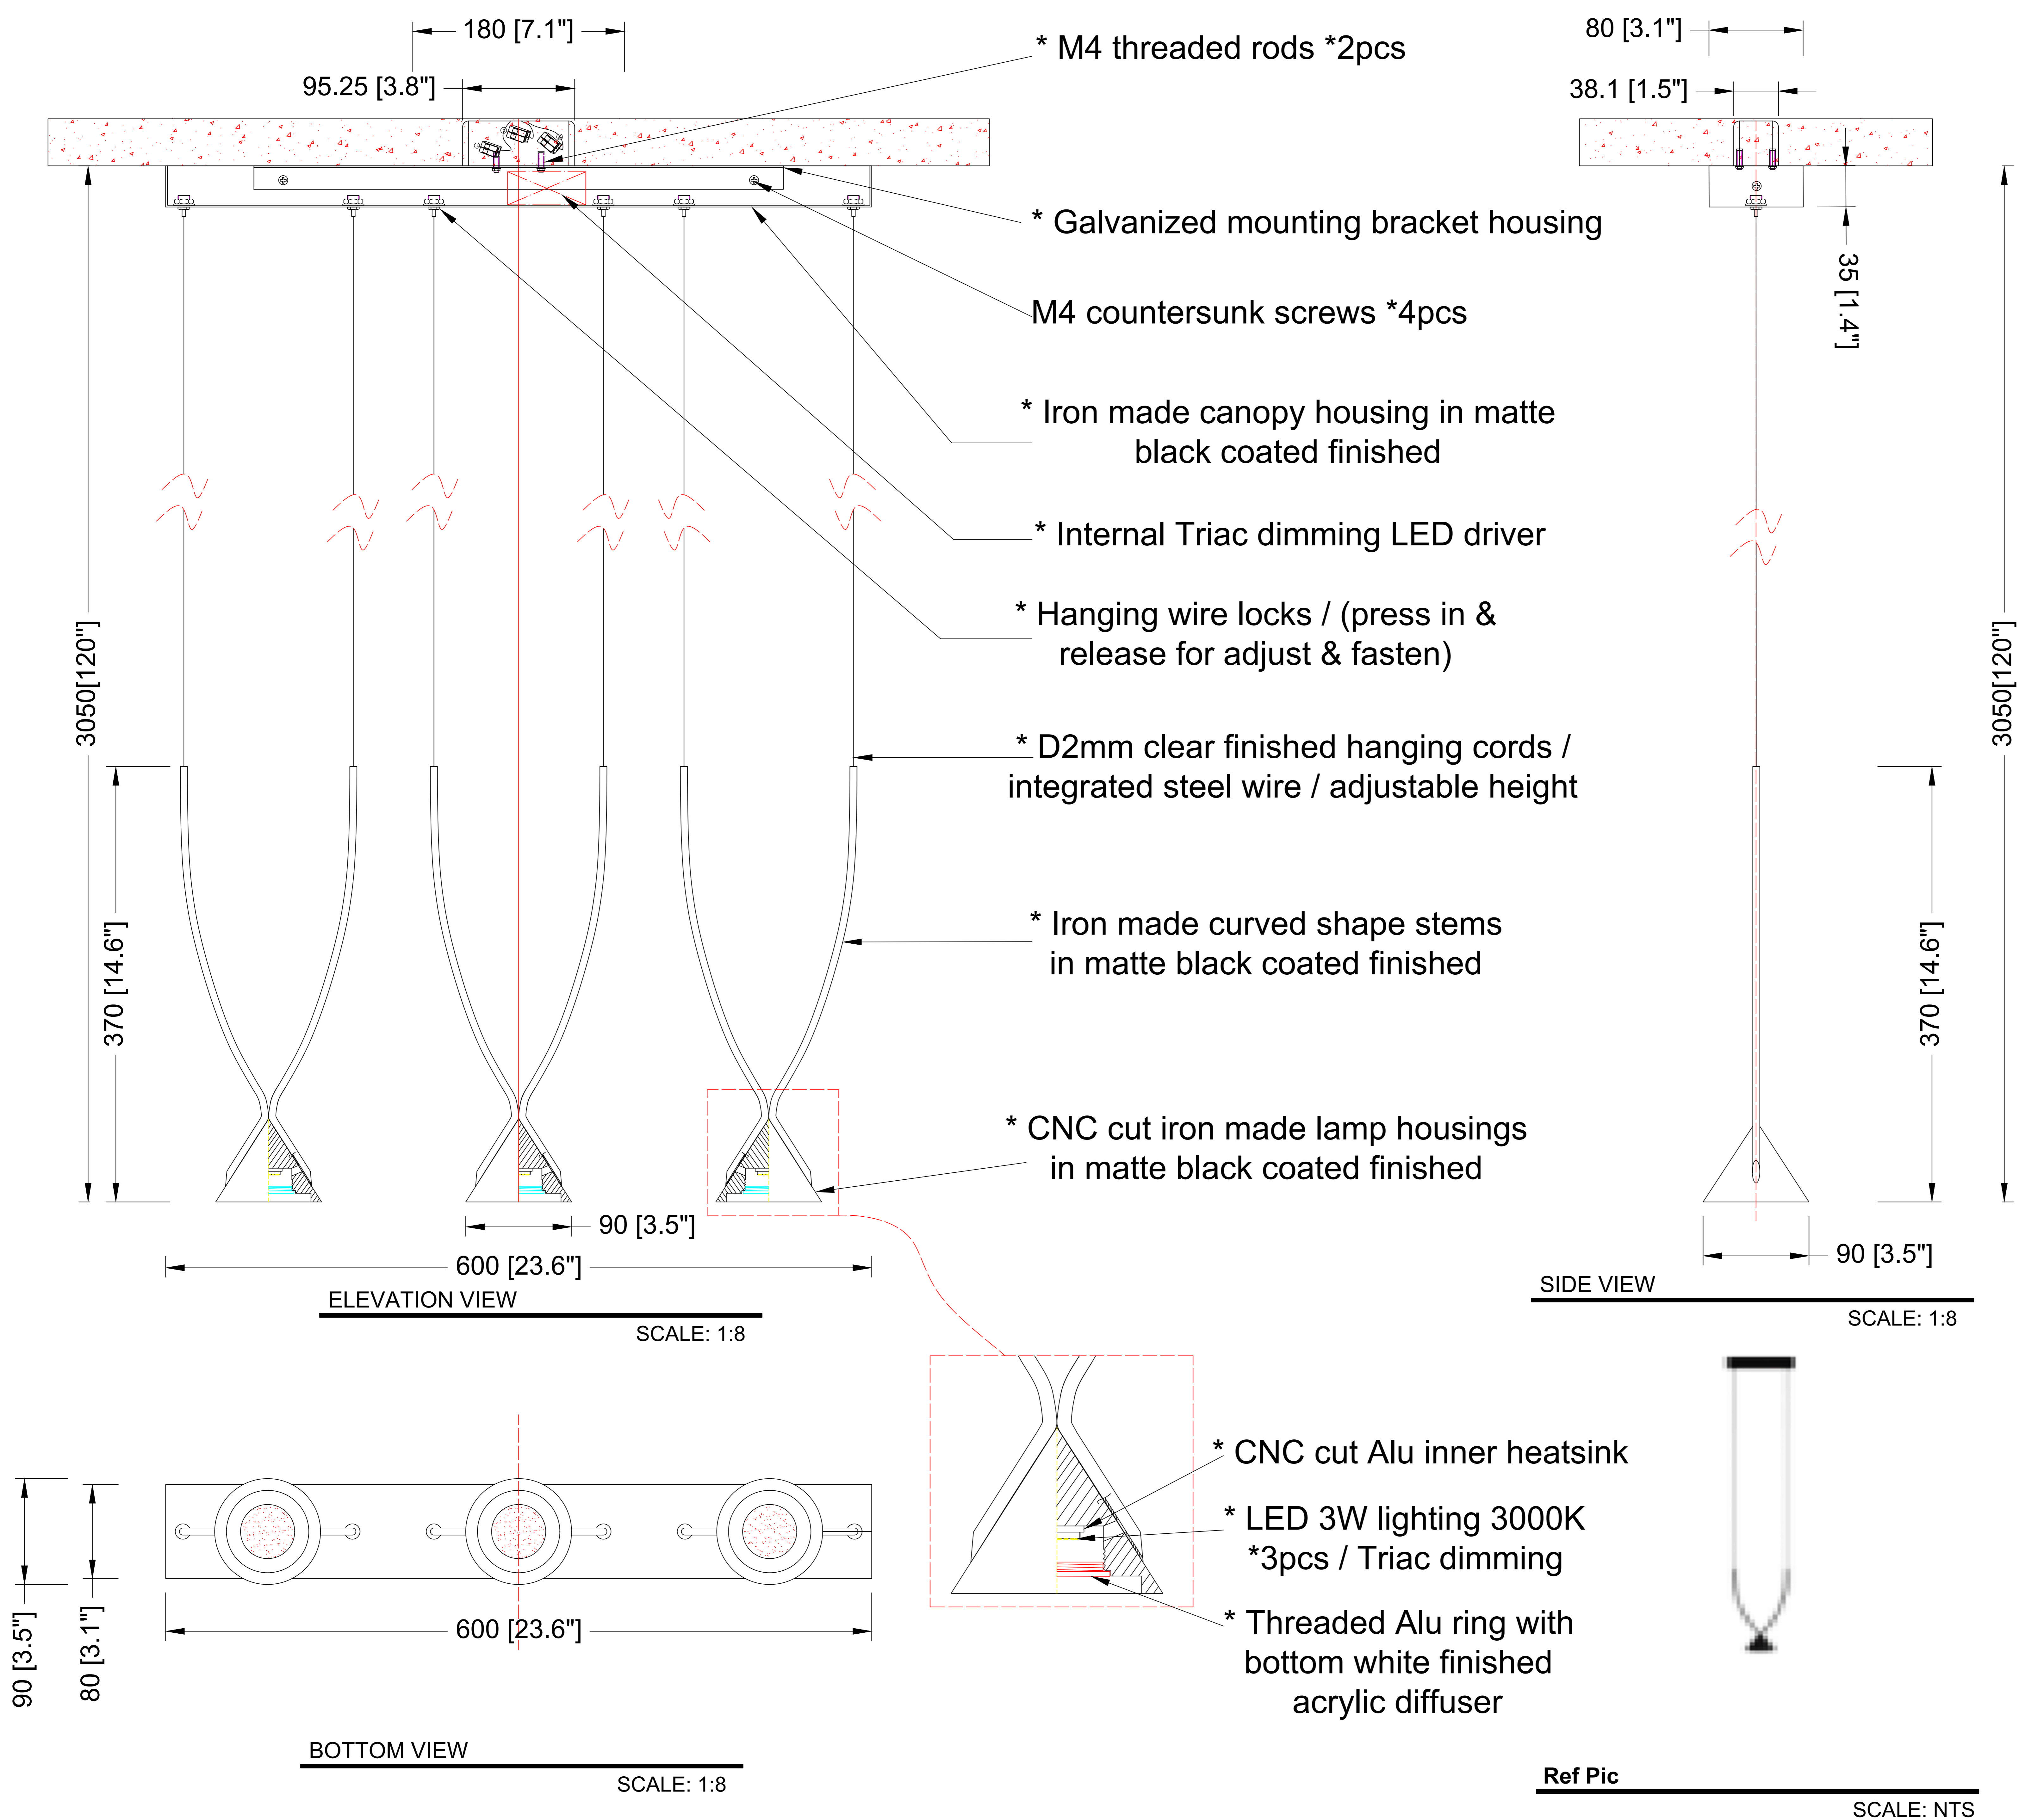

REEF LIGHTING  
WHERE LIGHT TOUCHES THE SEA

PROJECT:  
**PO 5230**

±5MM Size tolerance ± 1/2° Angle tolerance	
Date: 26-07-2023	
Revision:	
Type: Pendant lamp	
Item No: 9890-3	
Dwg by:	
Verification by:	

Scale: 1: 8
Area/Location:
Dimension: 23.6"L x 3.5"W x 120"OAH
Finish: Matte black + White
Materials: Iron + Alu + Acrylic
Weight: 6 kgs
Light: Osram LED light 3W 3000K*3pcs / Triac dimming

Qty: 7 pcs
<input type="checkbox"/> Approved
<input type="checkbox"/> Approved as noted
<input type="checkbox"/> Revise & resubmit
Date: _____
Signature: _____

Notes:

- \*1: Different design & size canopy from original.
- \*2: Different mounting structure from original.
- \*3: Different finished from original.
- \*4: Different but similar lamp housing from original.
- \*5: Triac dimming function.