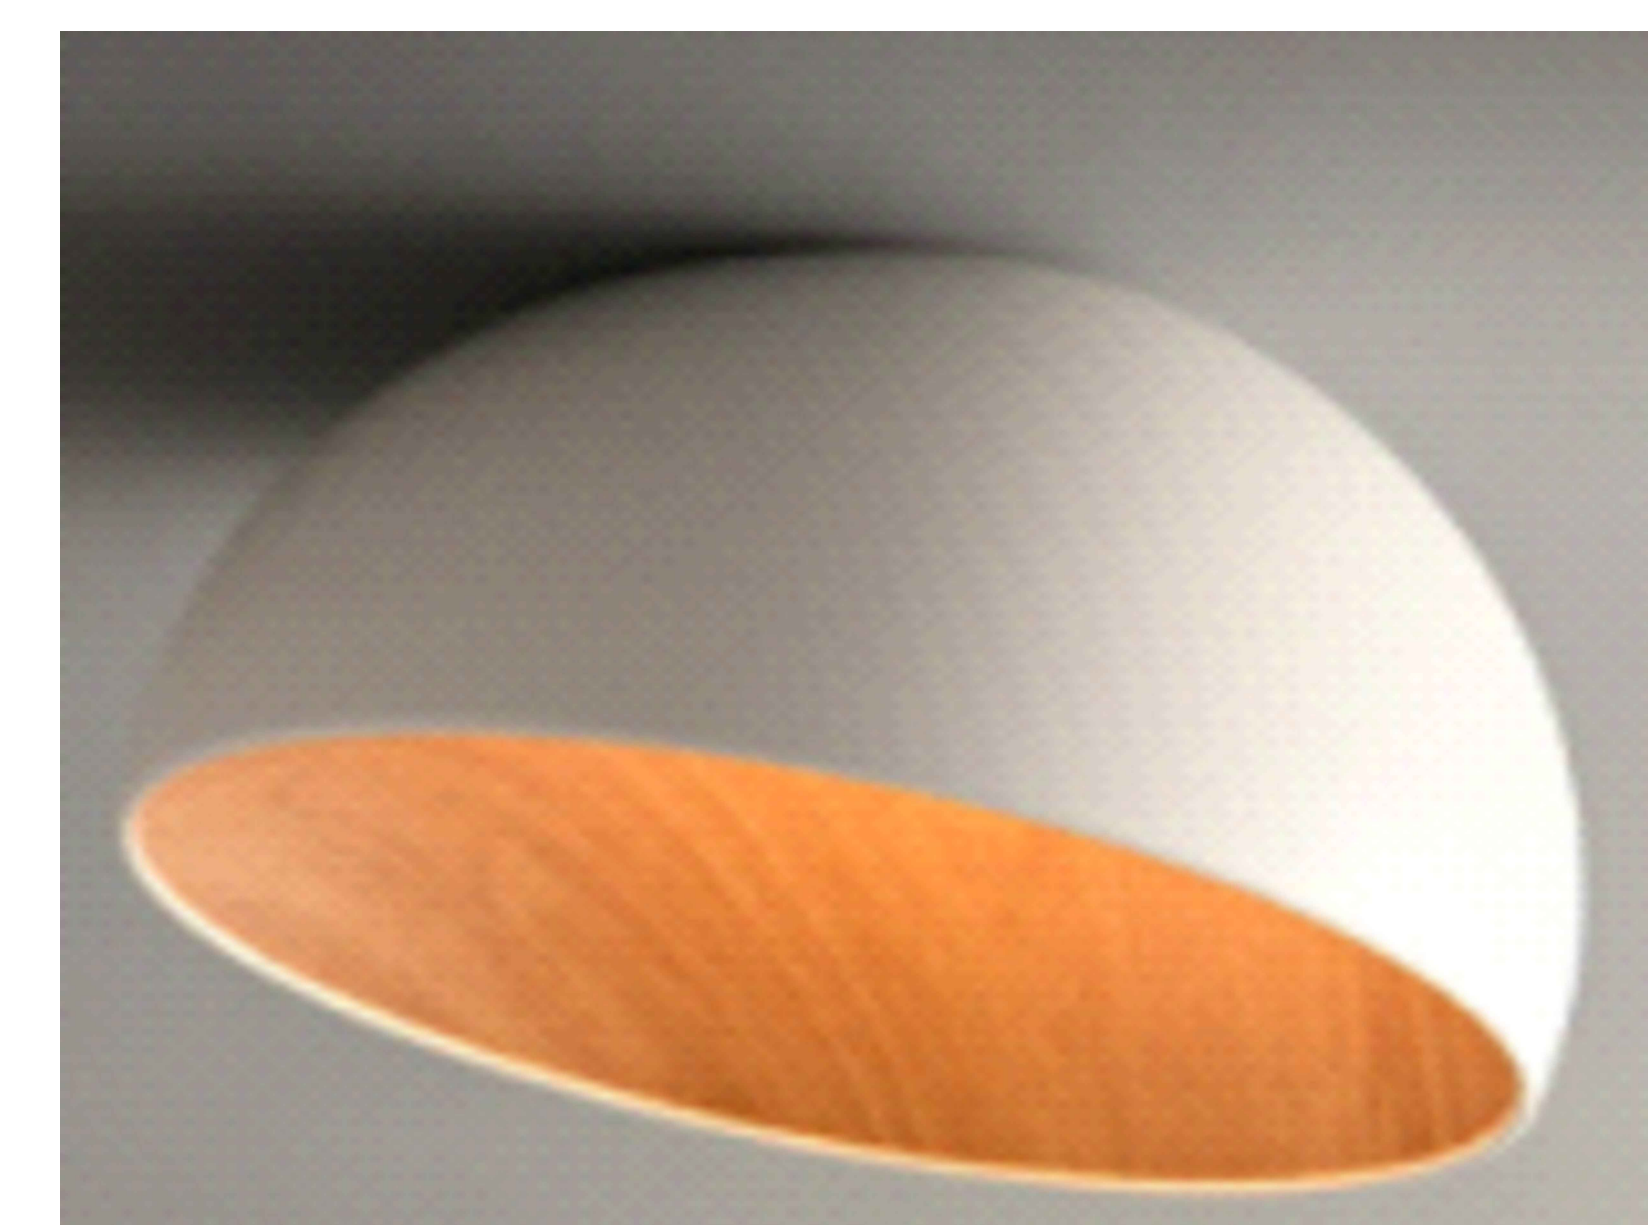

REEF LIGHTING
WHERE LIGHT TOUCHES THE SEA

PROJECT:

PO 5230

±5MM
Size tolerance
± 1/2°
Angle tolerance

Date: 26-07-2023

Revision:

Type: Ceiling mounted

Item No: 9417-L-WH

Dwg by:

Verification by:

Scale: 1: 5

Area/Location:

Dimension:

19.7"L x 19.7"W x 11.4"H

Finish: Wooden + White

Materials: Iron + Alu + Acrylic

Weight: 3 kgs

Light: Osram LED light 24W 3000K / Triac dimming

Qty: 8 pcs

☐ Approved

☐ Approved as noted

☐ Revise & resubmit

Date: _____

Signature: _____

Notes:

*1: Different mounting design from original.

*2: Different LED light & structure from original.

*3: Different but similar inner & outer shade housings from original.

*4: Different but similar acrylic diffuser from original.

*5: Triac dimming function compared from original.

Reef Lighting, Inc. reserves the right to change or modify the product specifications without notification.

Ref Pic

SCALE: NTS