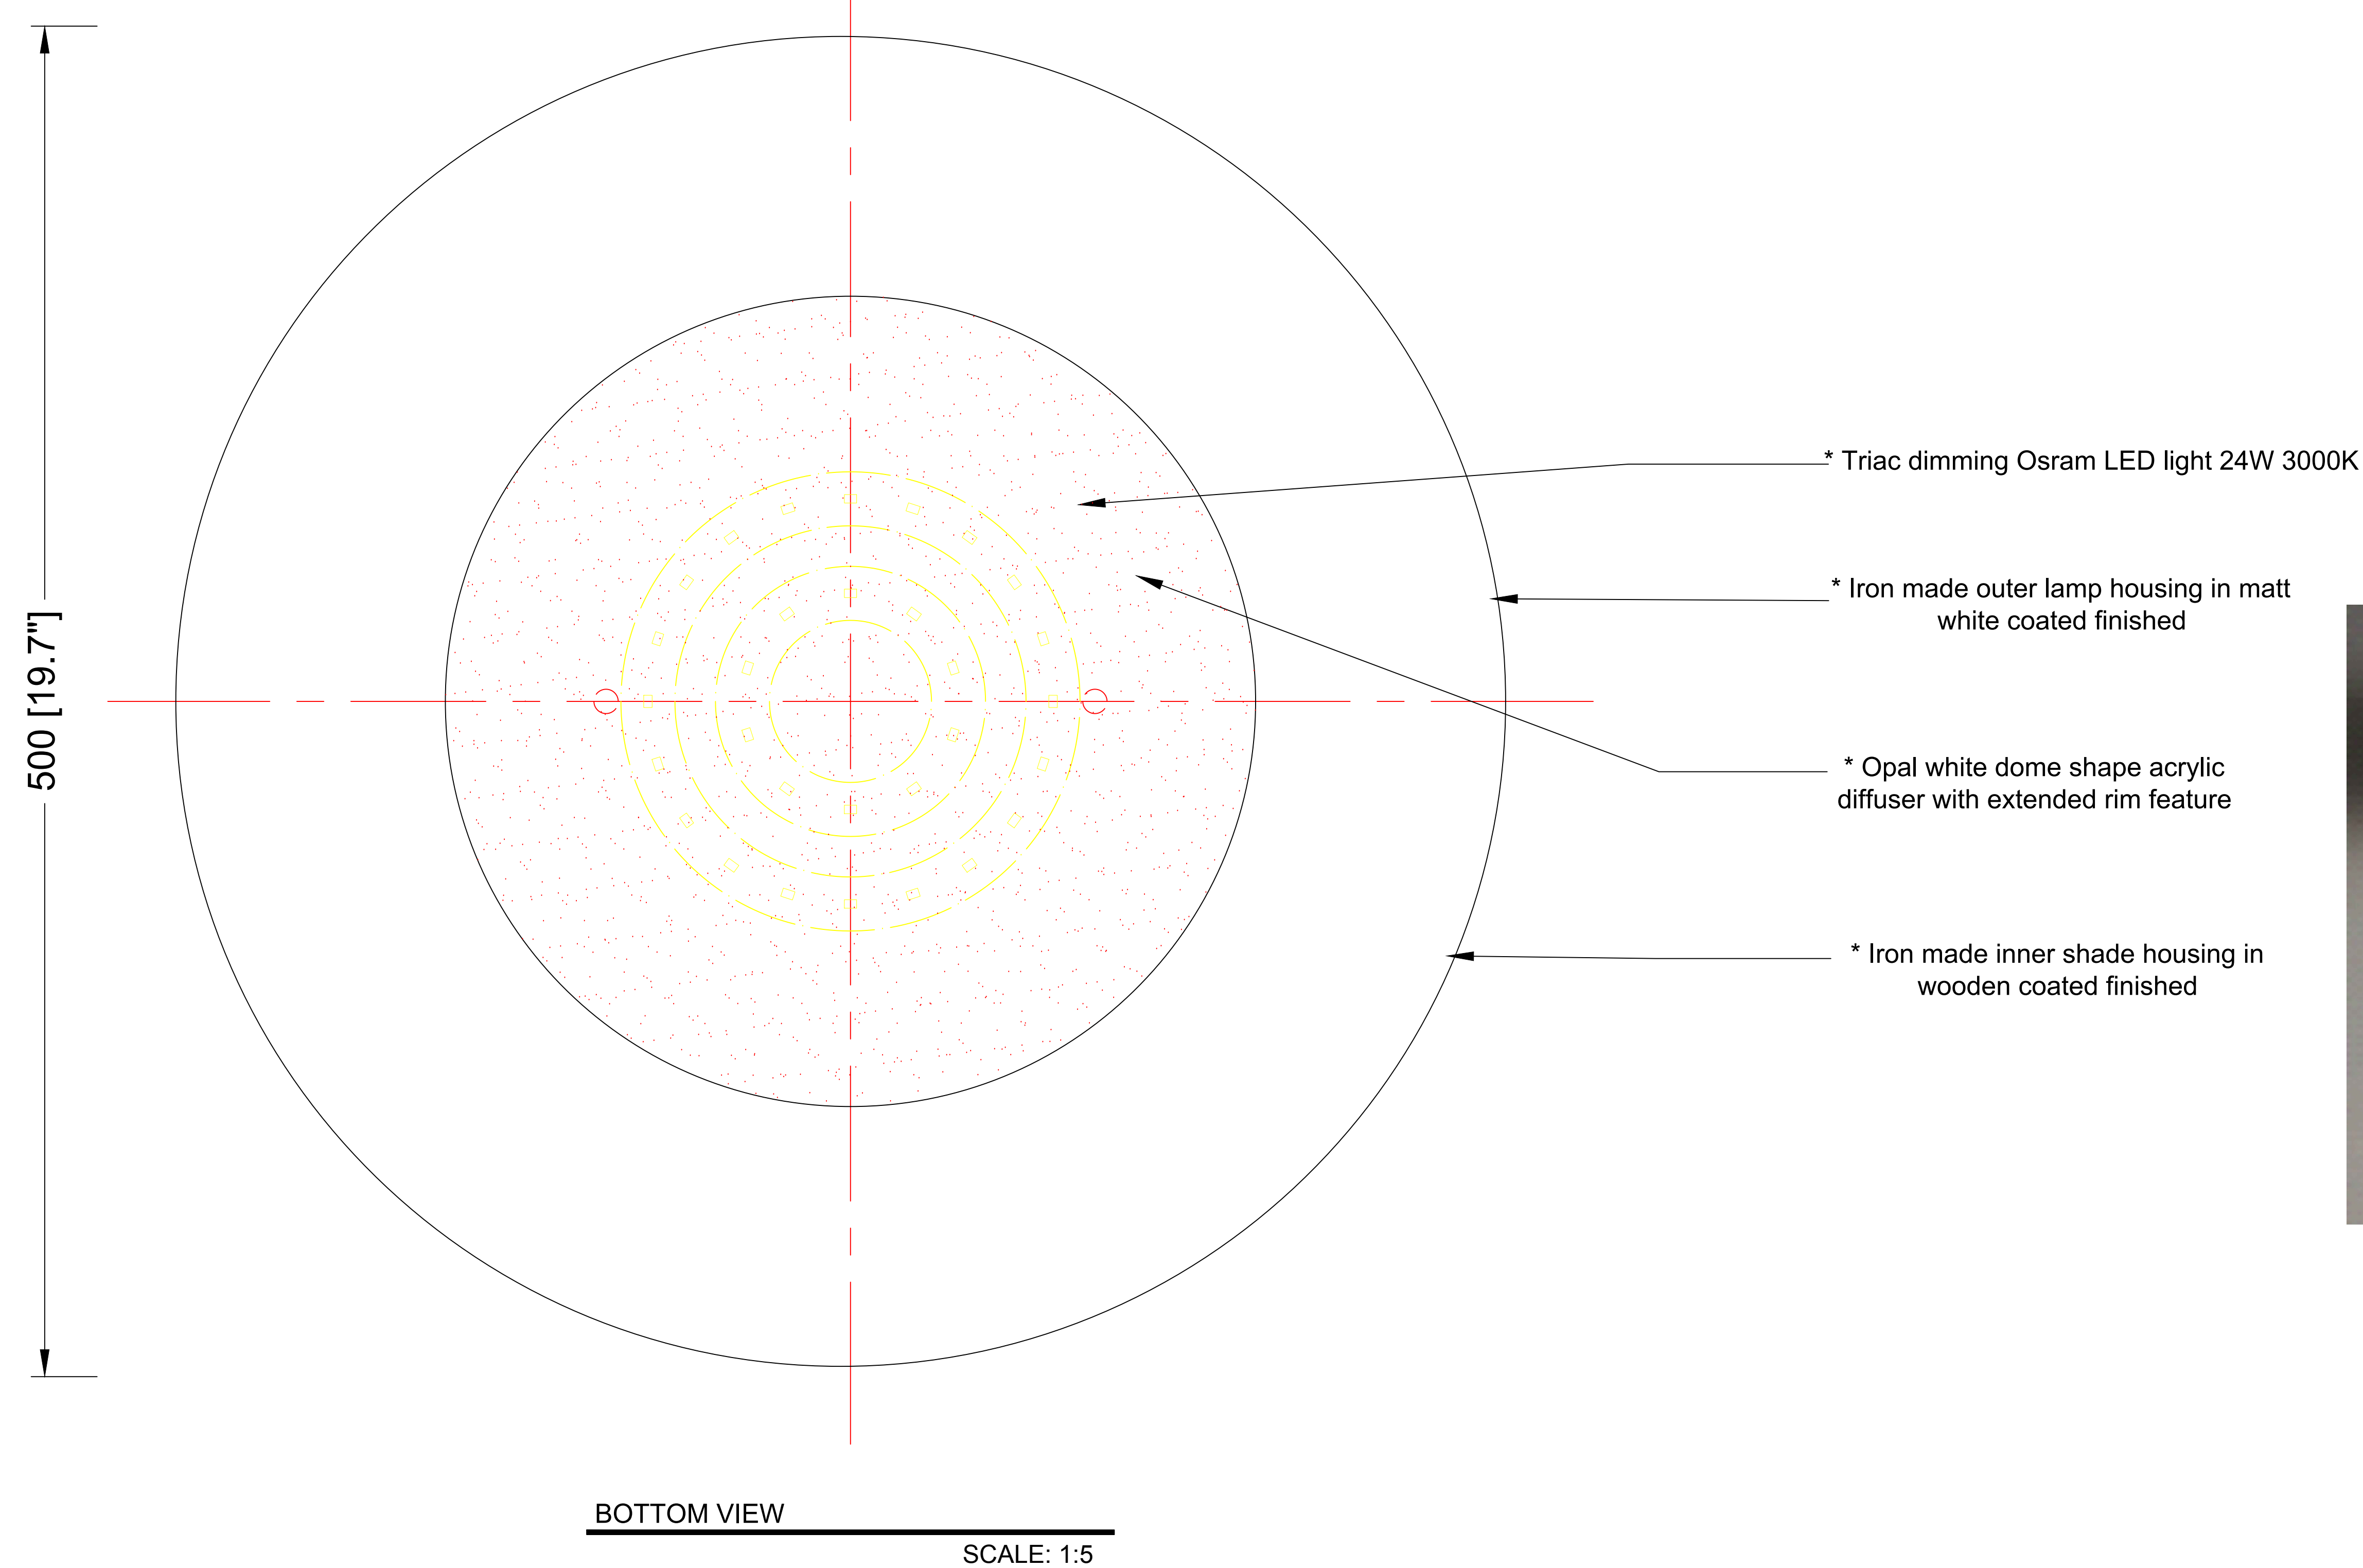

REEF LIGHTING
WHERE LIGHT TOUCHES THE SEA

PROJECT:

PO 5230

±5MM
Size tolerance
± 1/2°
Angle tolerance

Date: 26-07-2023

Revision:

Type: Ceiling mounted

Item No: 9417-L-WH

Dwg by:

Verification by:

Scale: 1: 5

Area/Location:

Dimension:

19.7"L x 19.7"W x 11.4"H

Finish: Wooden + White

Materials: Iron + Alu + Acrylic

Weight: 3 kgs

Light: Osram LED light 24W 3000K / Triac dimming

Qty: 8 pcs

☐ Approved

☐ Approved as noted

☐ Revise & resubmit

Date: _____

Signature: _____

Notes:

*1: Different mounting design from original.

*2: Different LED light & structure from original.

*3: Different but similar inner & outer shade housings from original.

*4: Different but similar acrylic diffuser from original.

*5: Triac dimming function compared from original.

Reef Lighting, Inc. reserves the right to change or modify the product specifications without notification.

Ref Pic

SCALE: NTS