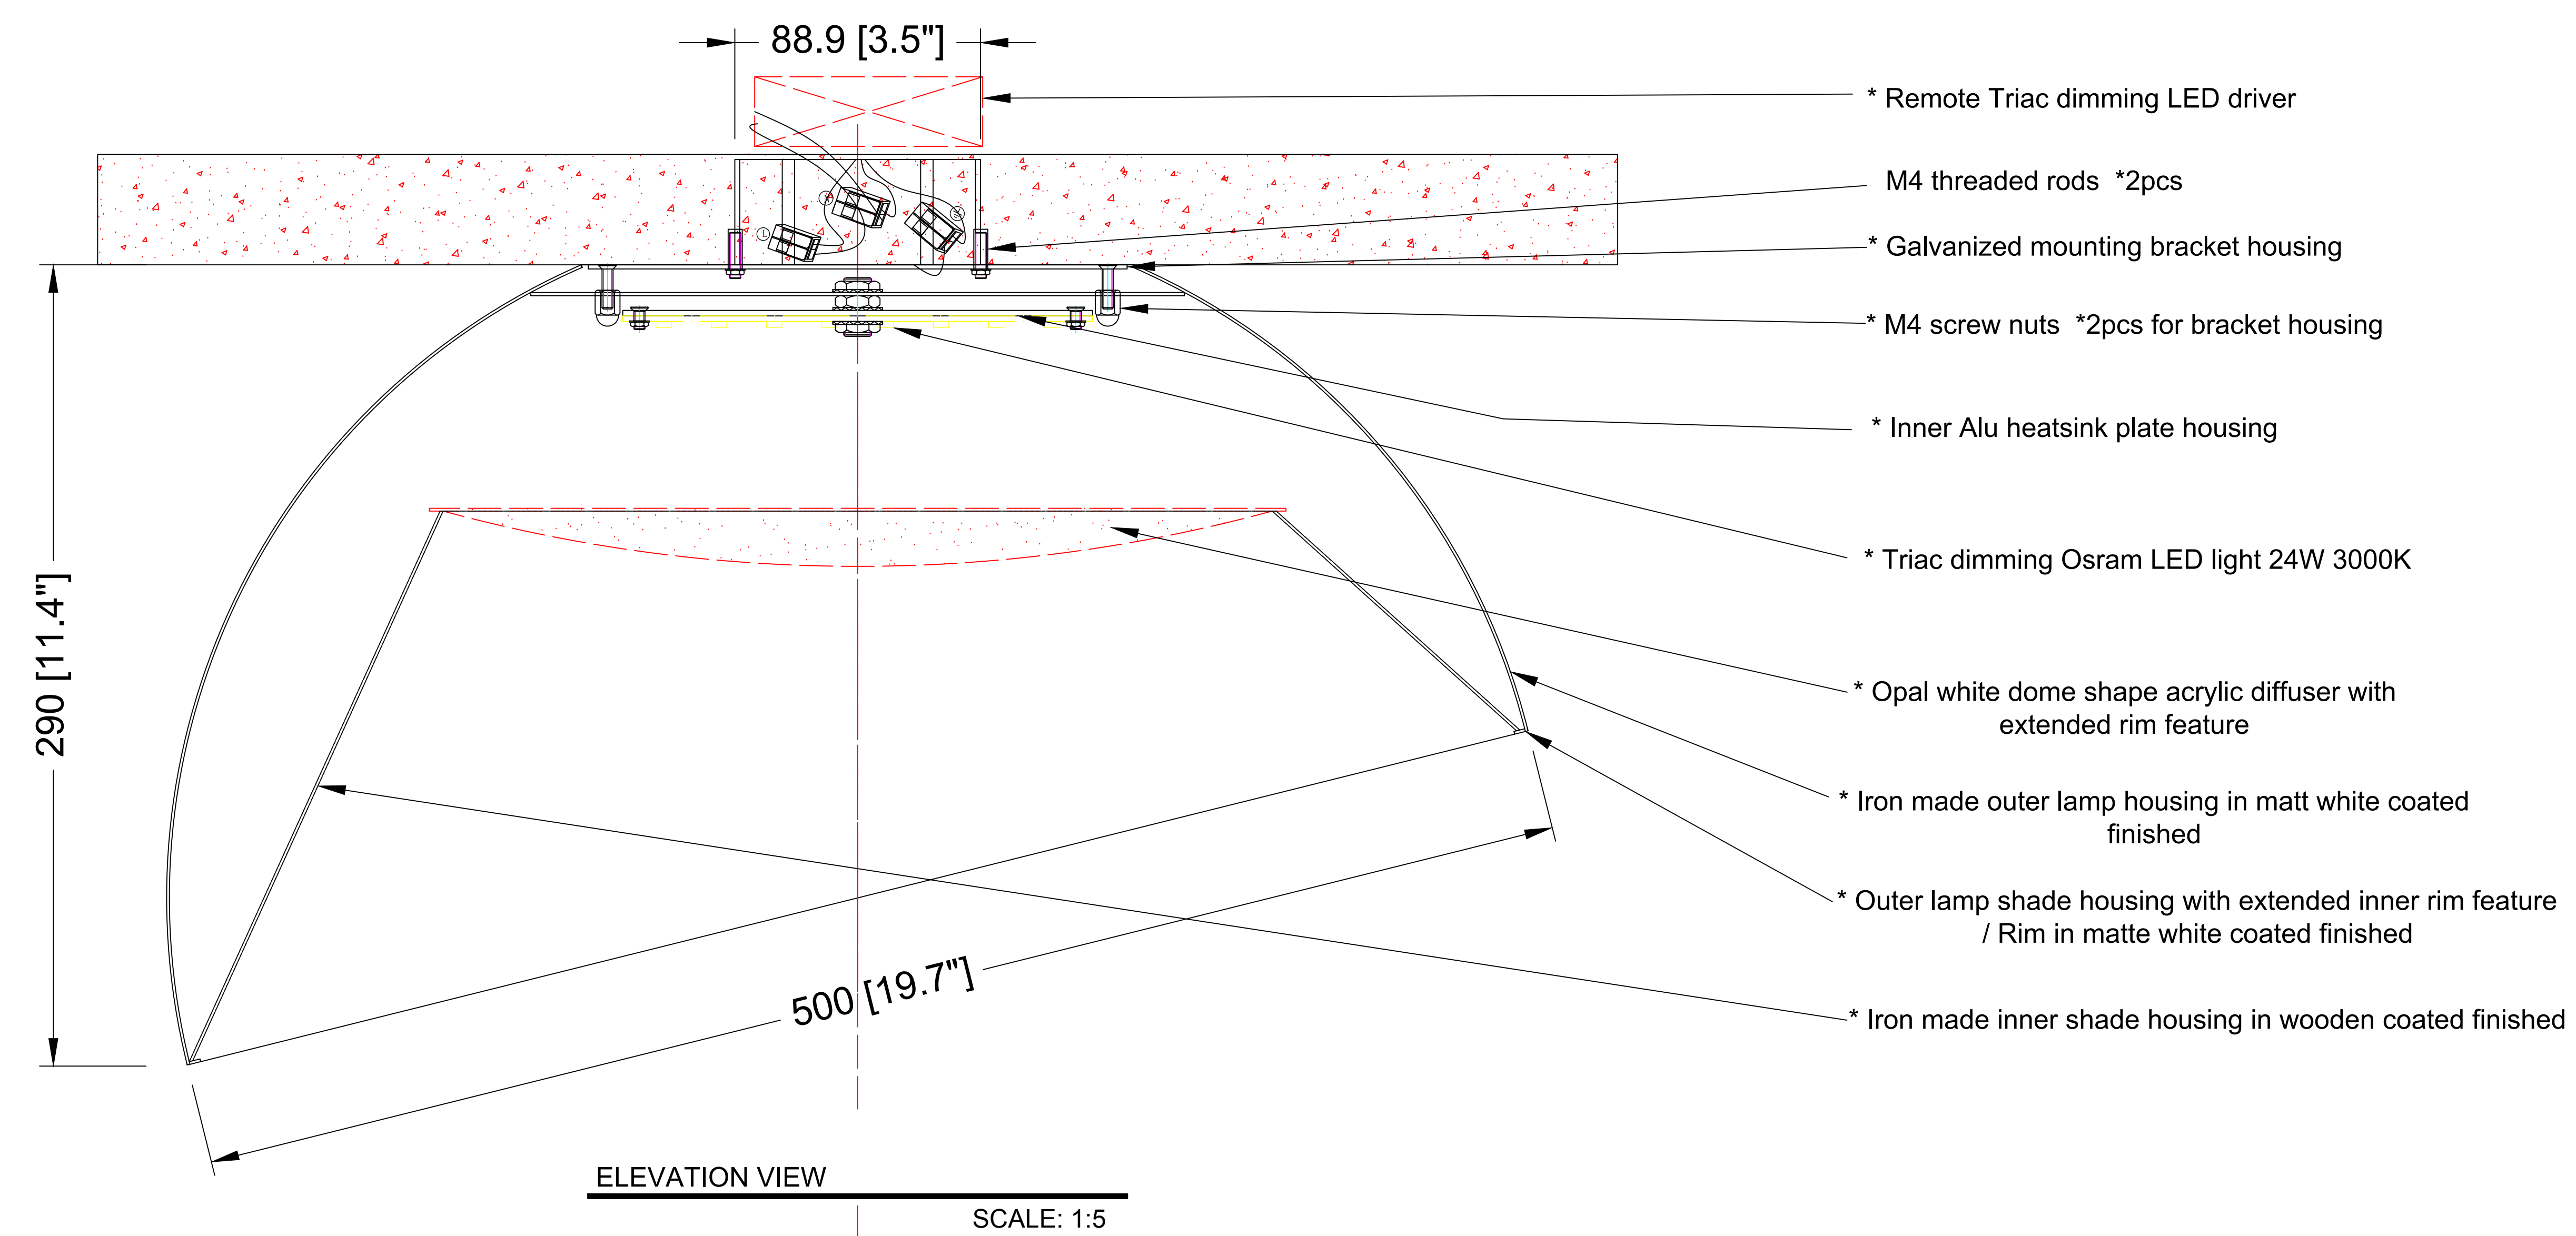

REEF LIGHTING
WHERE LIGHT TOUCHES THE SEA

PROJECT:

PO 5230

±5MM
Size tolerance
± 1/2°
Angle tolerance

Date: 26-07-2023

Revision:

Type: Ceiling mounted

Item No: 9417-L-WH

Dwg by:

Verification by:

Scale: 1: 5

Area/Location:

Dimension:

19.7"L x 19.7"W x 11.4"H

Finish: Wooden + White

Materials: Iron + Alu + Acrylic

Weight: 3 kgs

Light: Osram LED light 24W 3000K / Triac dimming

Qty: 8 pcs

☐ Approved

☐ Approved as noted

☐ Revise & resubmit

Date: _____

Signature: _____

Notes:

*1: Different mounting design from original.

*2: Different LED light & structure from original.

*3: Different but similar inner & outer shade housings from original.

*4: Different but similar acrylic diffuser from original.

*5: Triac dimming function compared from original.

Reef Lighting, Inc. reserves the right to change or modify the product specifications without notification.

Ref Pic

SCALE: NTS