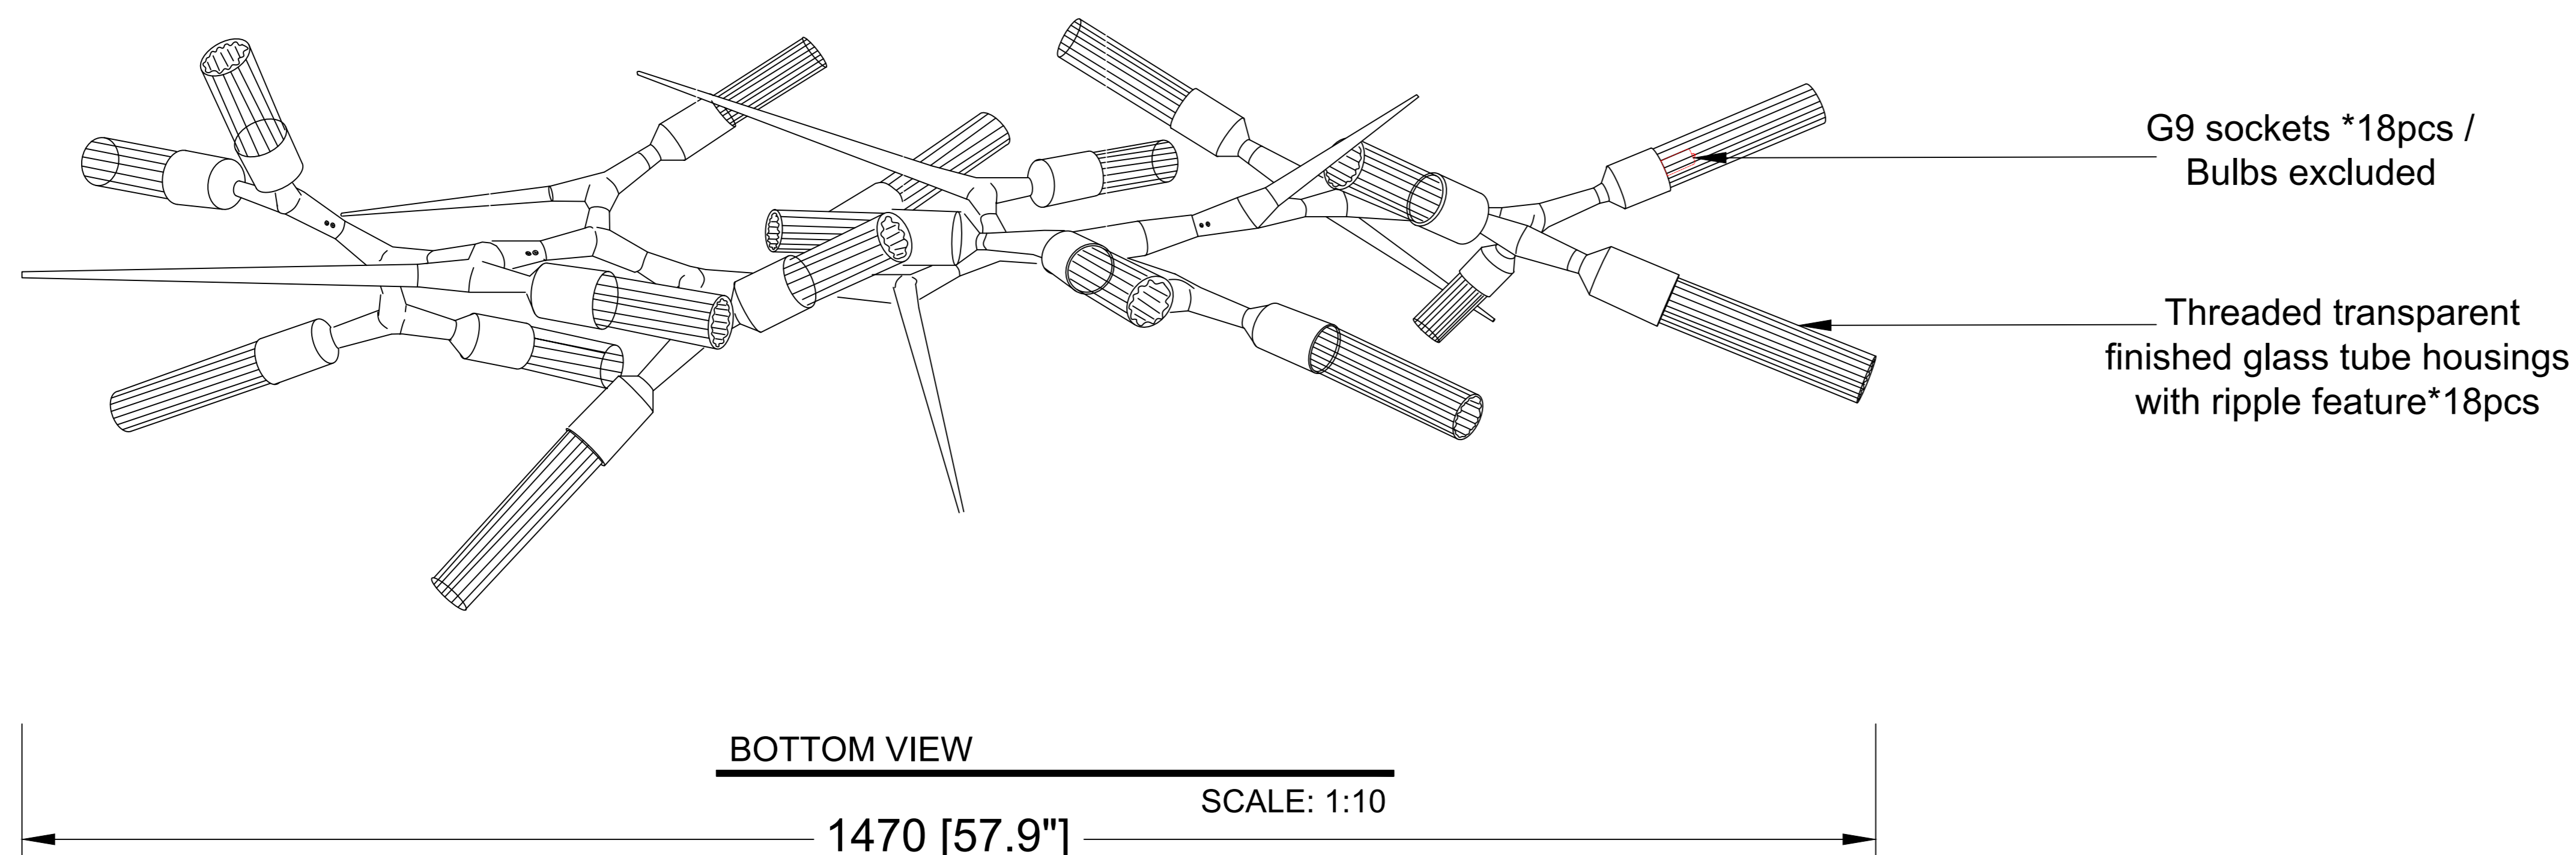

REEF LIGHTING  
WHERE LIGHT TOUCHES THE SEA

PROJECT:

PO 5230

±5MM  
Size tolerance  
± 1/2°  
Angle tolerance

Date: 26-07-2023

Revision:

Type: Pendant lamp

Item No: 9631-PN

Dwg by:

Verification by:

Scale: 1: 10

Area/Location:

Dimension:

57.9"L x 29.9"W x 120"OAH

Finish: Polished nickel + Clear glass

Materials: Iron + Glass

Notes:

- \*1: Different design & size canopy from original.
- \*2: Different mounting structure from original.
- \*3: Different but similar fixture size from original.
- \*4: Different electroplated finished from original.

Reef Lighting, Inc. reserves the right to change or modify the product specifications without notification.

ELEVATION VIEW

SCALE: 1:10

SIDE VIEW

SCALE: 1:10

BOTTOM VIEW

SCALE: 1:10

Ref Pic