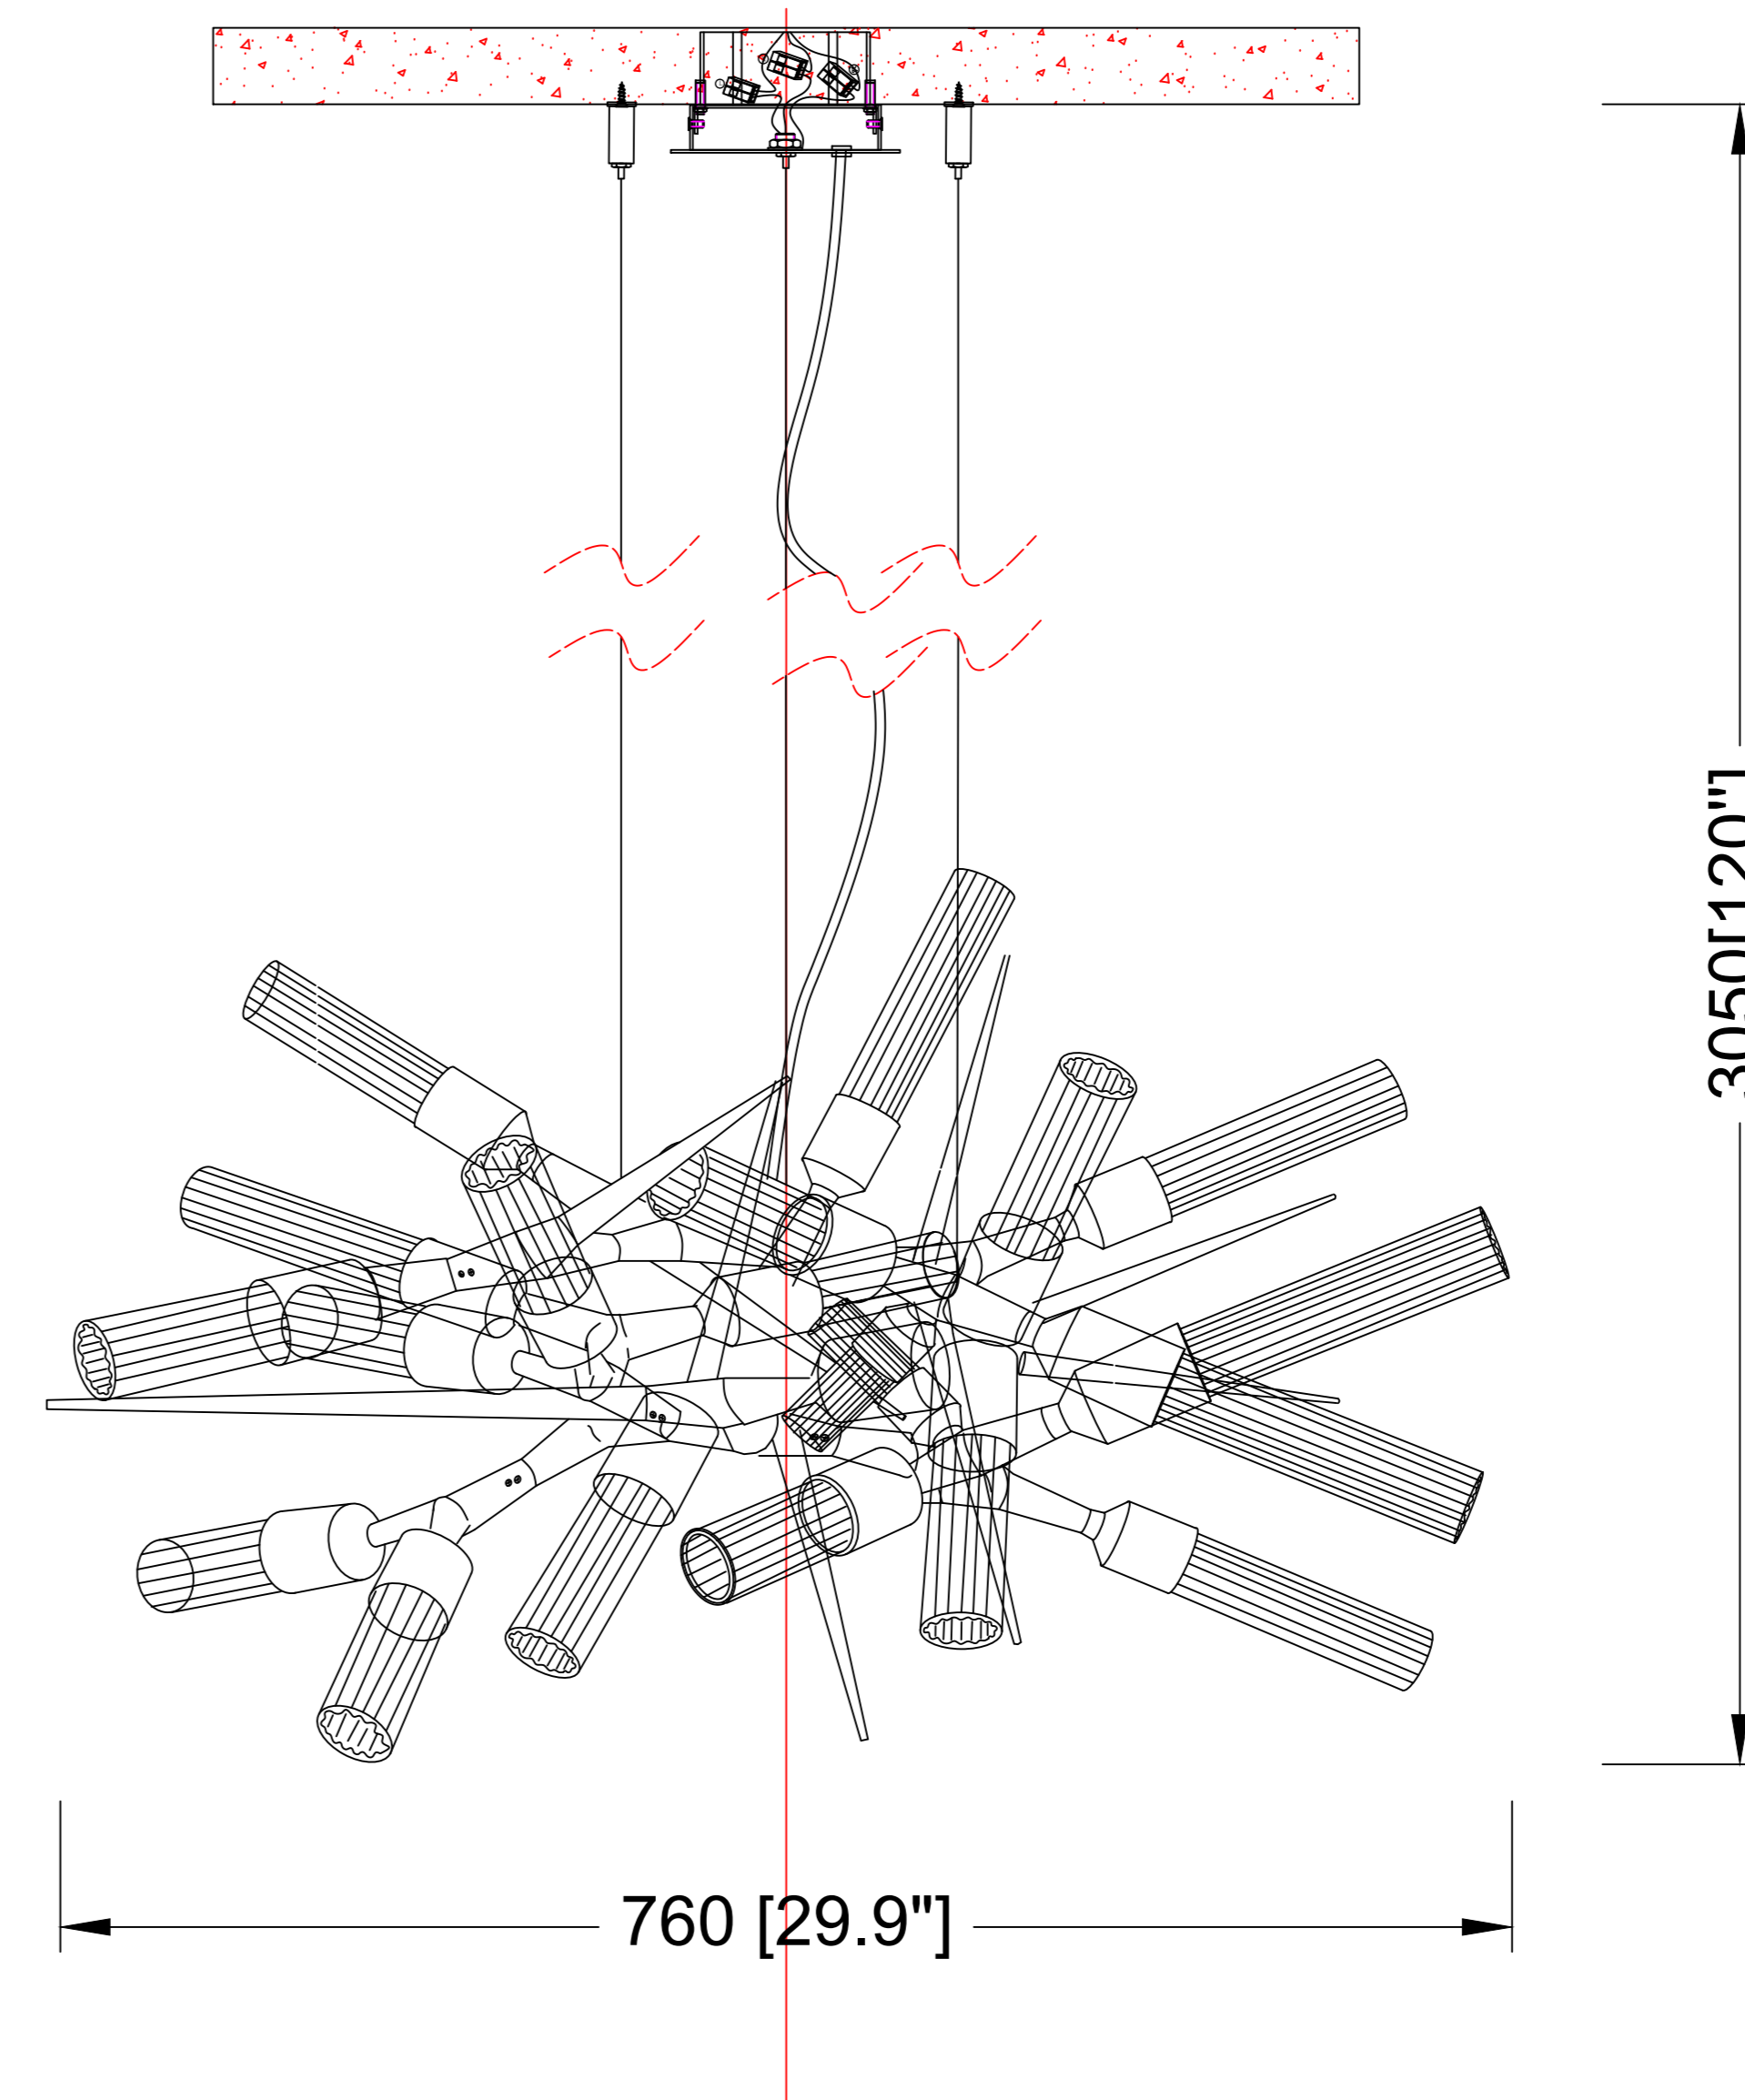

REEF LIGHTING  
WHERE LIGHT TOUCHES THE SEA

PROJECT:

PO 5230

±5MM  
Size tolerance  
± 1/2°  
Angle tolerance

Date: 26-07-2023

Revision:

Type: Pendant lamp

Item No: 9631-PN

Dwg by:

Verification by:

Scale: 1: 10

Area/Location:

Dimension:

57.9"L x 29.9"W x 120"OAH

Finish: Polished nickel + Clear glass

Materials: Iron + Glass

Notes:

- \*1: Different design & size canopy from original.
- \*2: Different mounting structure from original.
- \*3: Different but similar fixture size from original.
- \*4: Different electroplated finished from original.

Reef Lighting, Inc. reserves the right to change or modify the product specifications without notification.

ELEVATION VIEW

SCALE: 1:10

SIDE VIEW

SCALE: 1:10

BOTTOM VIEW

SCALE: 1:10

Ref Pic