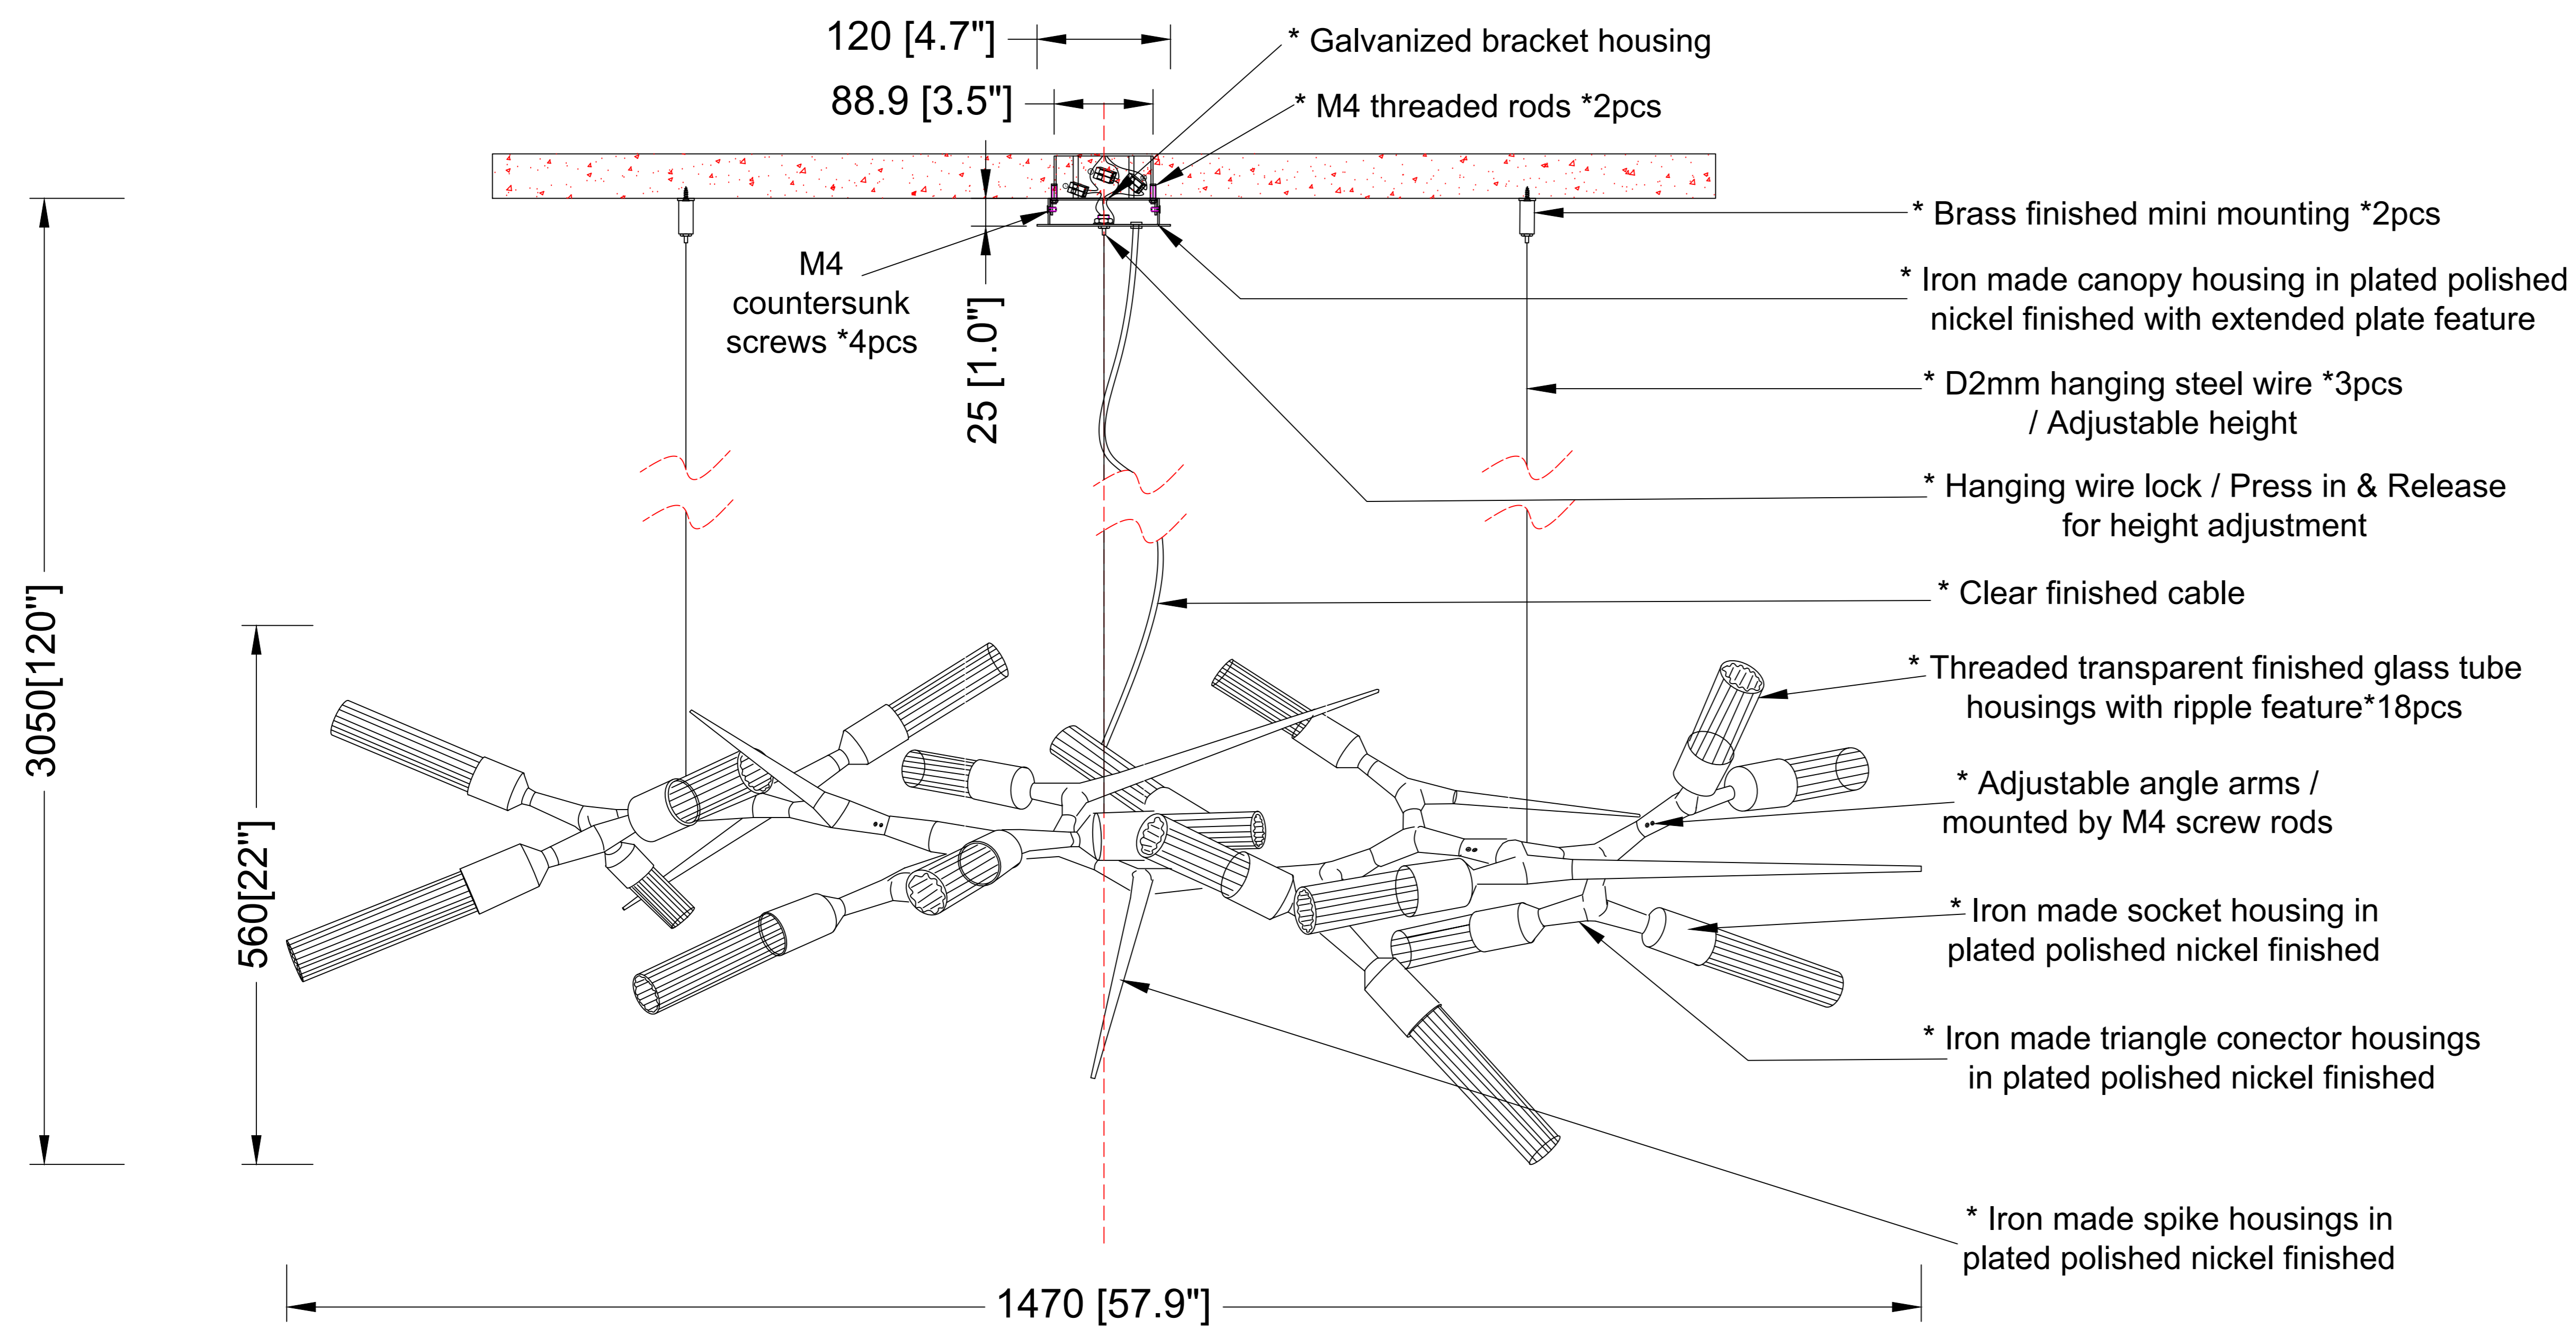

REEF LIGHTING  
WHERE LIGHT TOUCHES THE SEA

PROJECT:

PO 5230

±5MM  
Size tolerance  
± 1/2°  
Angle tolerance

Date: 26-07-2023

Revision:

Type: Pendant lamp

Item No: 9631-PN

Dwg by:

Verification by:

Scale: 1: 10

Area/Location:

Dimension:

57.9"L x 29.9"W x 120"OAH

Finish: Polished nickel + Clear glass

Materials: Iron + Glass

Notes:

- \*1: Different design & size canopy from original.
- \*2: Different mounting structure from original.
- \*3: Different but similar fixture size from original.
- \*4: Different electroplated finished from original.

Reef Lighting, Inc. reserves the right to change or modify the product specifications without notification.

ELEVATION VIEW

SCALE: 1:10

SIDE VIEW

SCALE: 1:10

BOTTOM VIEW

SCALE: 1:10

Ref Pic