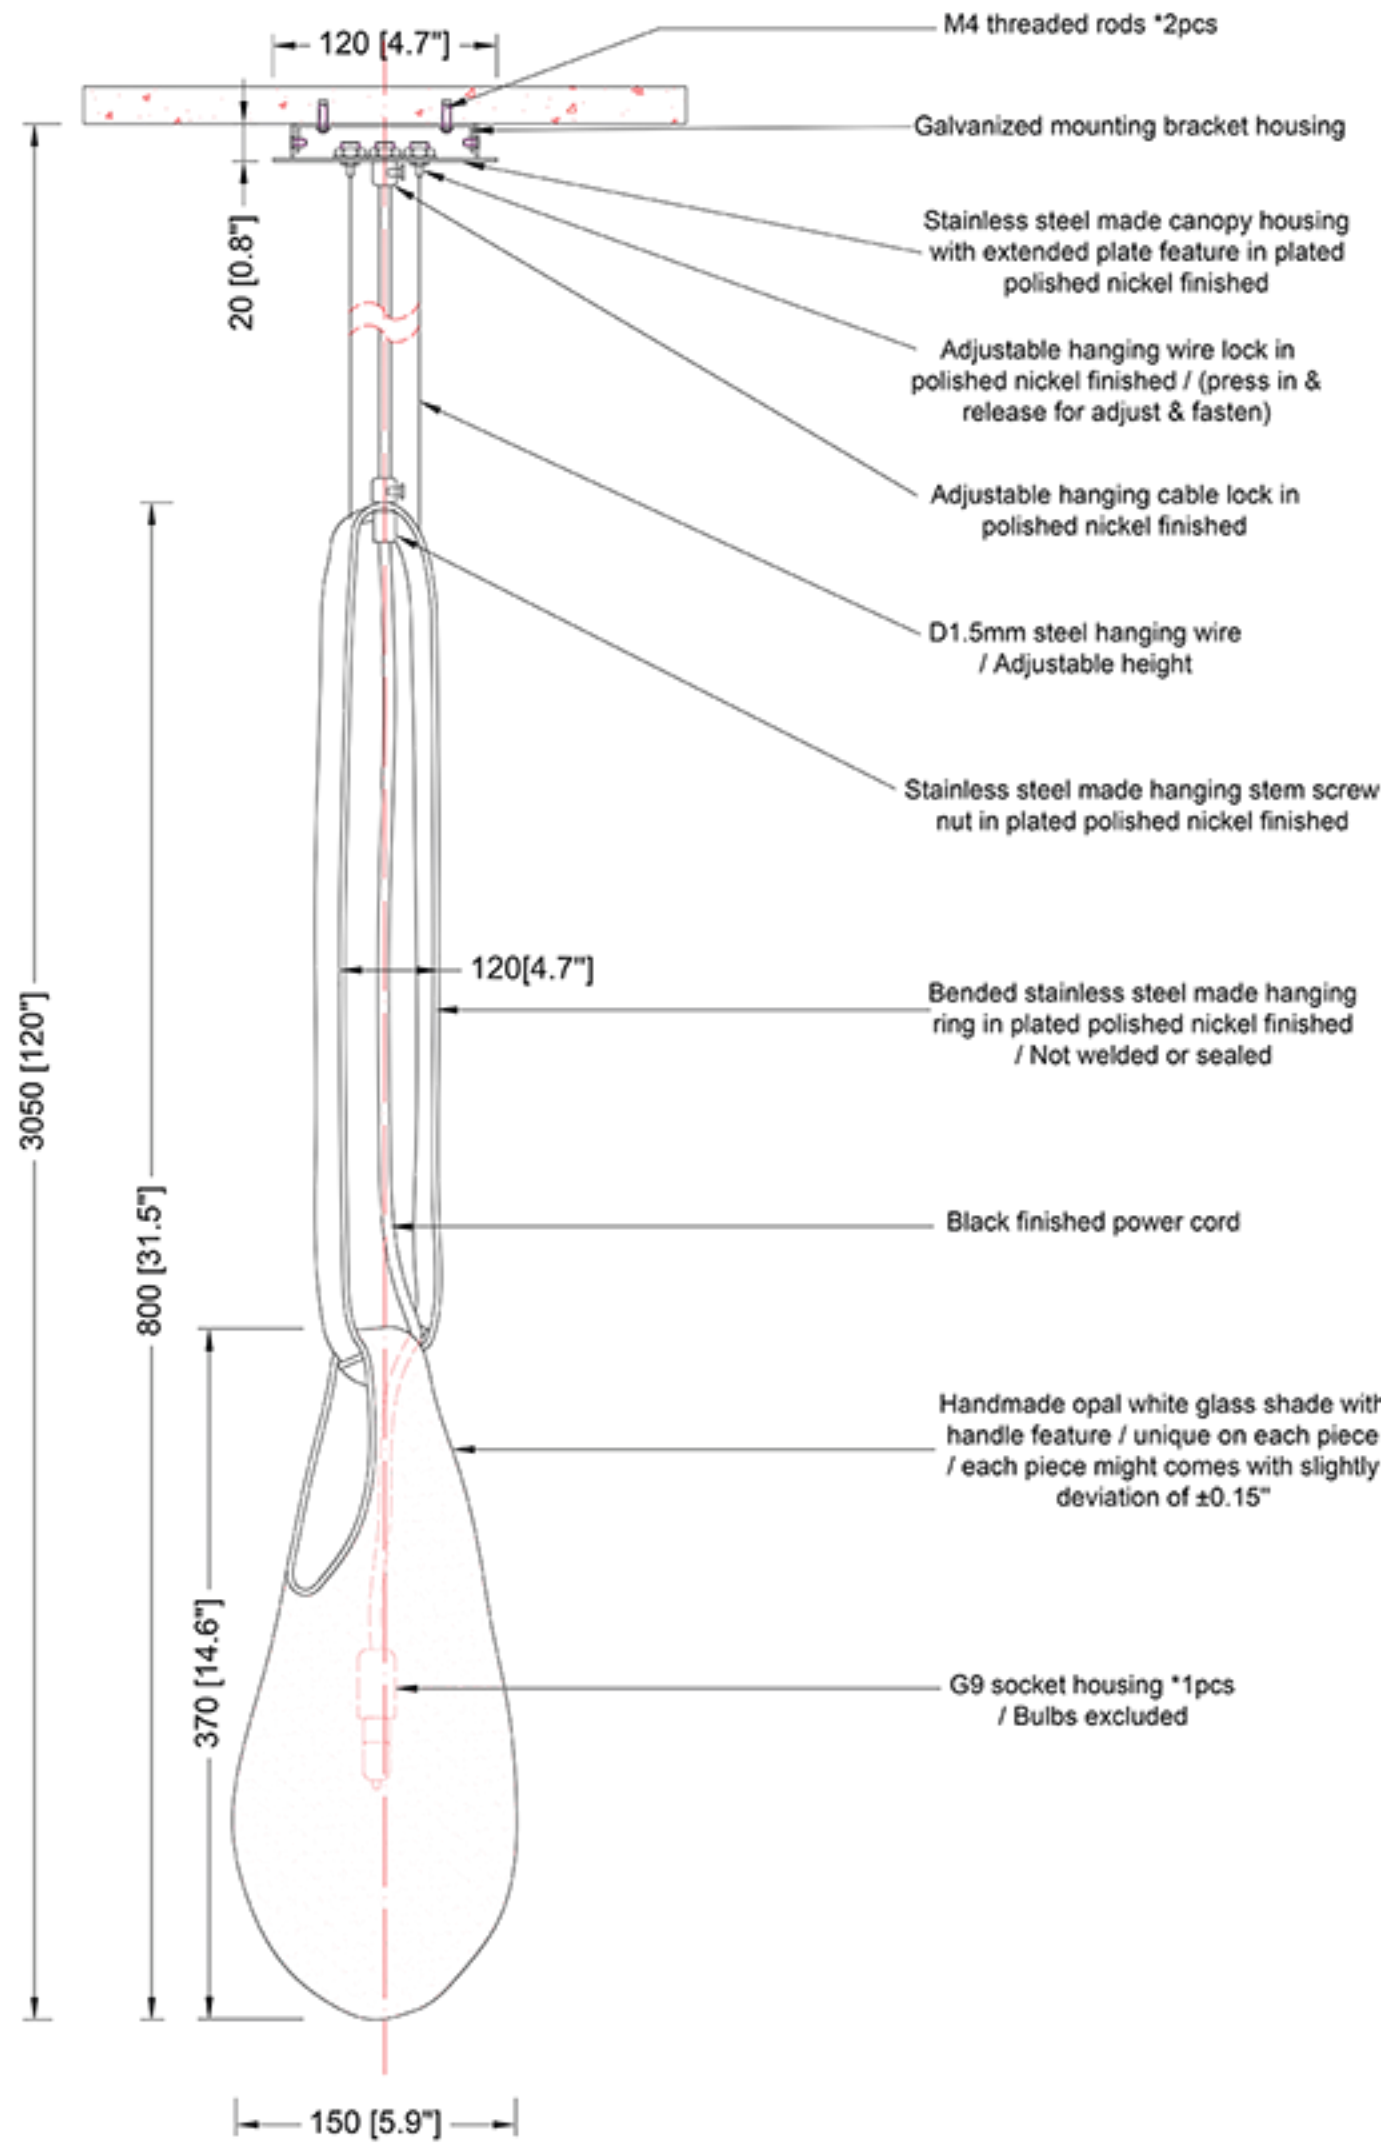

REEF LIGHTING
WHERE LIGHT TOUCHES THE SEA

PROJECT:
Reef Lighting

±5MM Size tolerance ± 1/2" Angle tolerance	
---	--

Date: 30-06-2023

Revision:

Type: Pendant lamp

Item No: 9647-PN

Dwg by:

Verification by:

Scale: 1: 7

Area/Location:

Dimension:
5.9"L x 5.9"L x 31.5"H / 120"OAH

Finish: Polished nickel + White finished

Materials: Stainless steel + Glass

Weight: 2.5 kgs

Light: G9 socket *1pcs / Bulb excluded

ELEVATION VIEW
SCALE: 1:7

BOTTOM VIEW
SCALE: 1:7

Ref Pic
SCALE: NTS