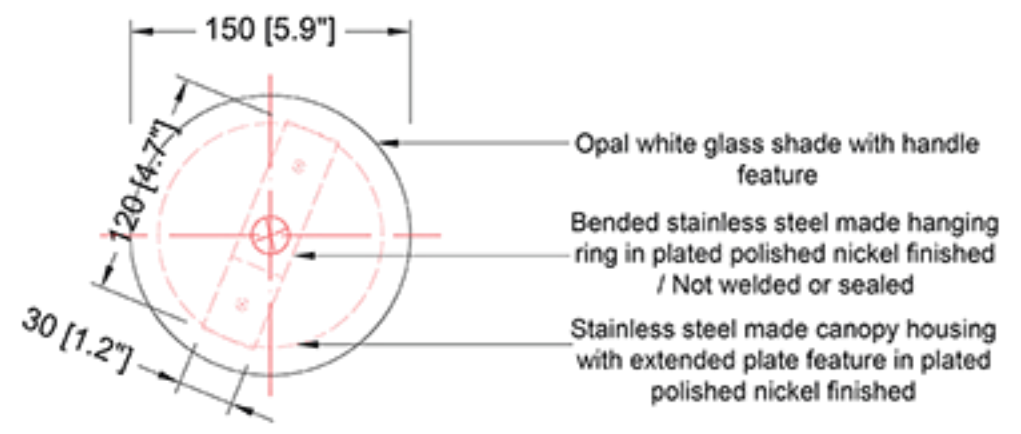

REEF LIGHTING
WHERE LIGHT TOUCHES THE SEA

PROJECT:
Reef Lighting

±5MM Size tolerance ± 1/2" Angle tolerance	
---	--

Date: 30-06-2023

Revision:

Type: Pendant lamp

Item No: 9647-PN

Dwg by:

Verification by:

Scale: 1: 7

Area/Location:

Dimension:
5.9"L x 5.9"L x 31.5"H / 120"OAH

Finish: Polished nickel + White finished

Materials: Stainless steel + Glass

Weight: 2.5 kgs

Light: G9 socket *1pcs / Bulb excluded

ELEVATION VIEW
SCALE: 1:7

BOTTOM VIEW
SCALE: 1:7

Ref Pic
SCALE: NTS