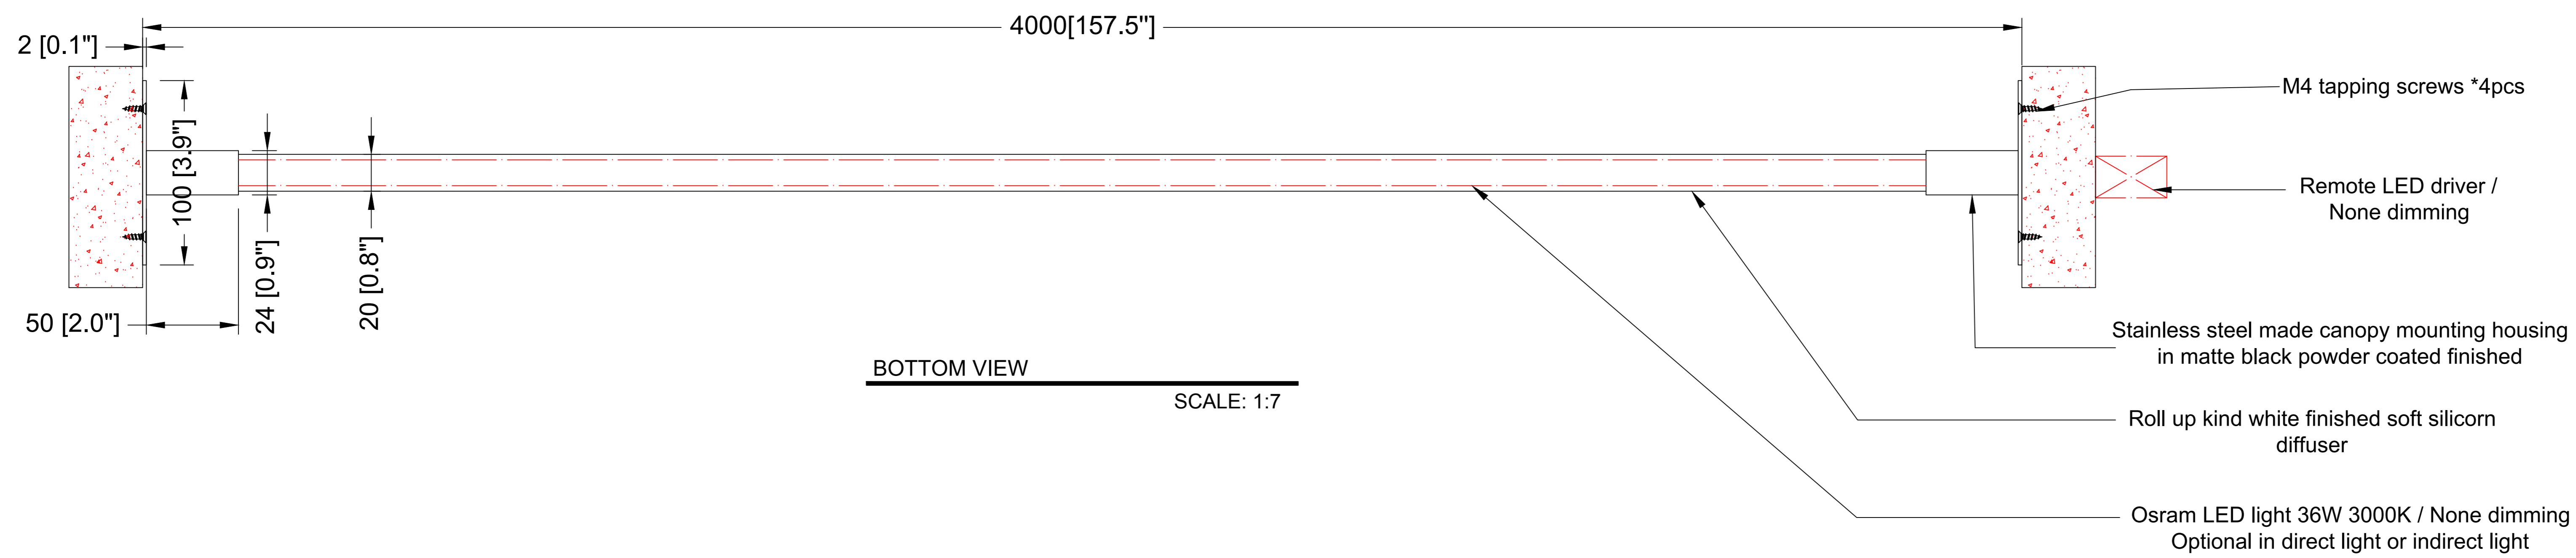

REEF LIGHTING
WHERE LIGHT TOUCHES THE SEA

PROJECT:

PO 5230

±5MM
Size tolerance
± 1/2°
Angle tolerance

Date: 26-07-2023

Revision:

Type: Ceiling lamp

Item No: 9468

Dwg by:

Verification by:

Scale: 1: 5

Area/Location:

Dimension:

157.5"L x 4.7"W x 1.9"H

Finish: Matte black + White

Materials: Stainless steel + Alu + Acrylic

Weight: 3 kgs

Light: Osram LED light 36W 3000K / None dimming

Qty: 3 pcs

☐ Approved

☐ Approved as noted

☐ Revise & resubmit

Date: _____

Signature: _____

Notes:

- *1: Different mounting structure from original.
- *2: Different LED light & structure from original.
- *3: Different but similar silicone diffuser from original.
- *4: Original design has no Triac dimming function.

Reef Lighting, Inc. reserves the right to change or modify the product specifications without notification.

Ref Pic

SCALE: NTS