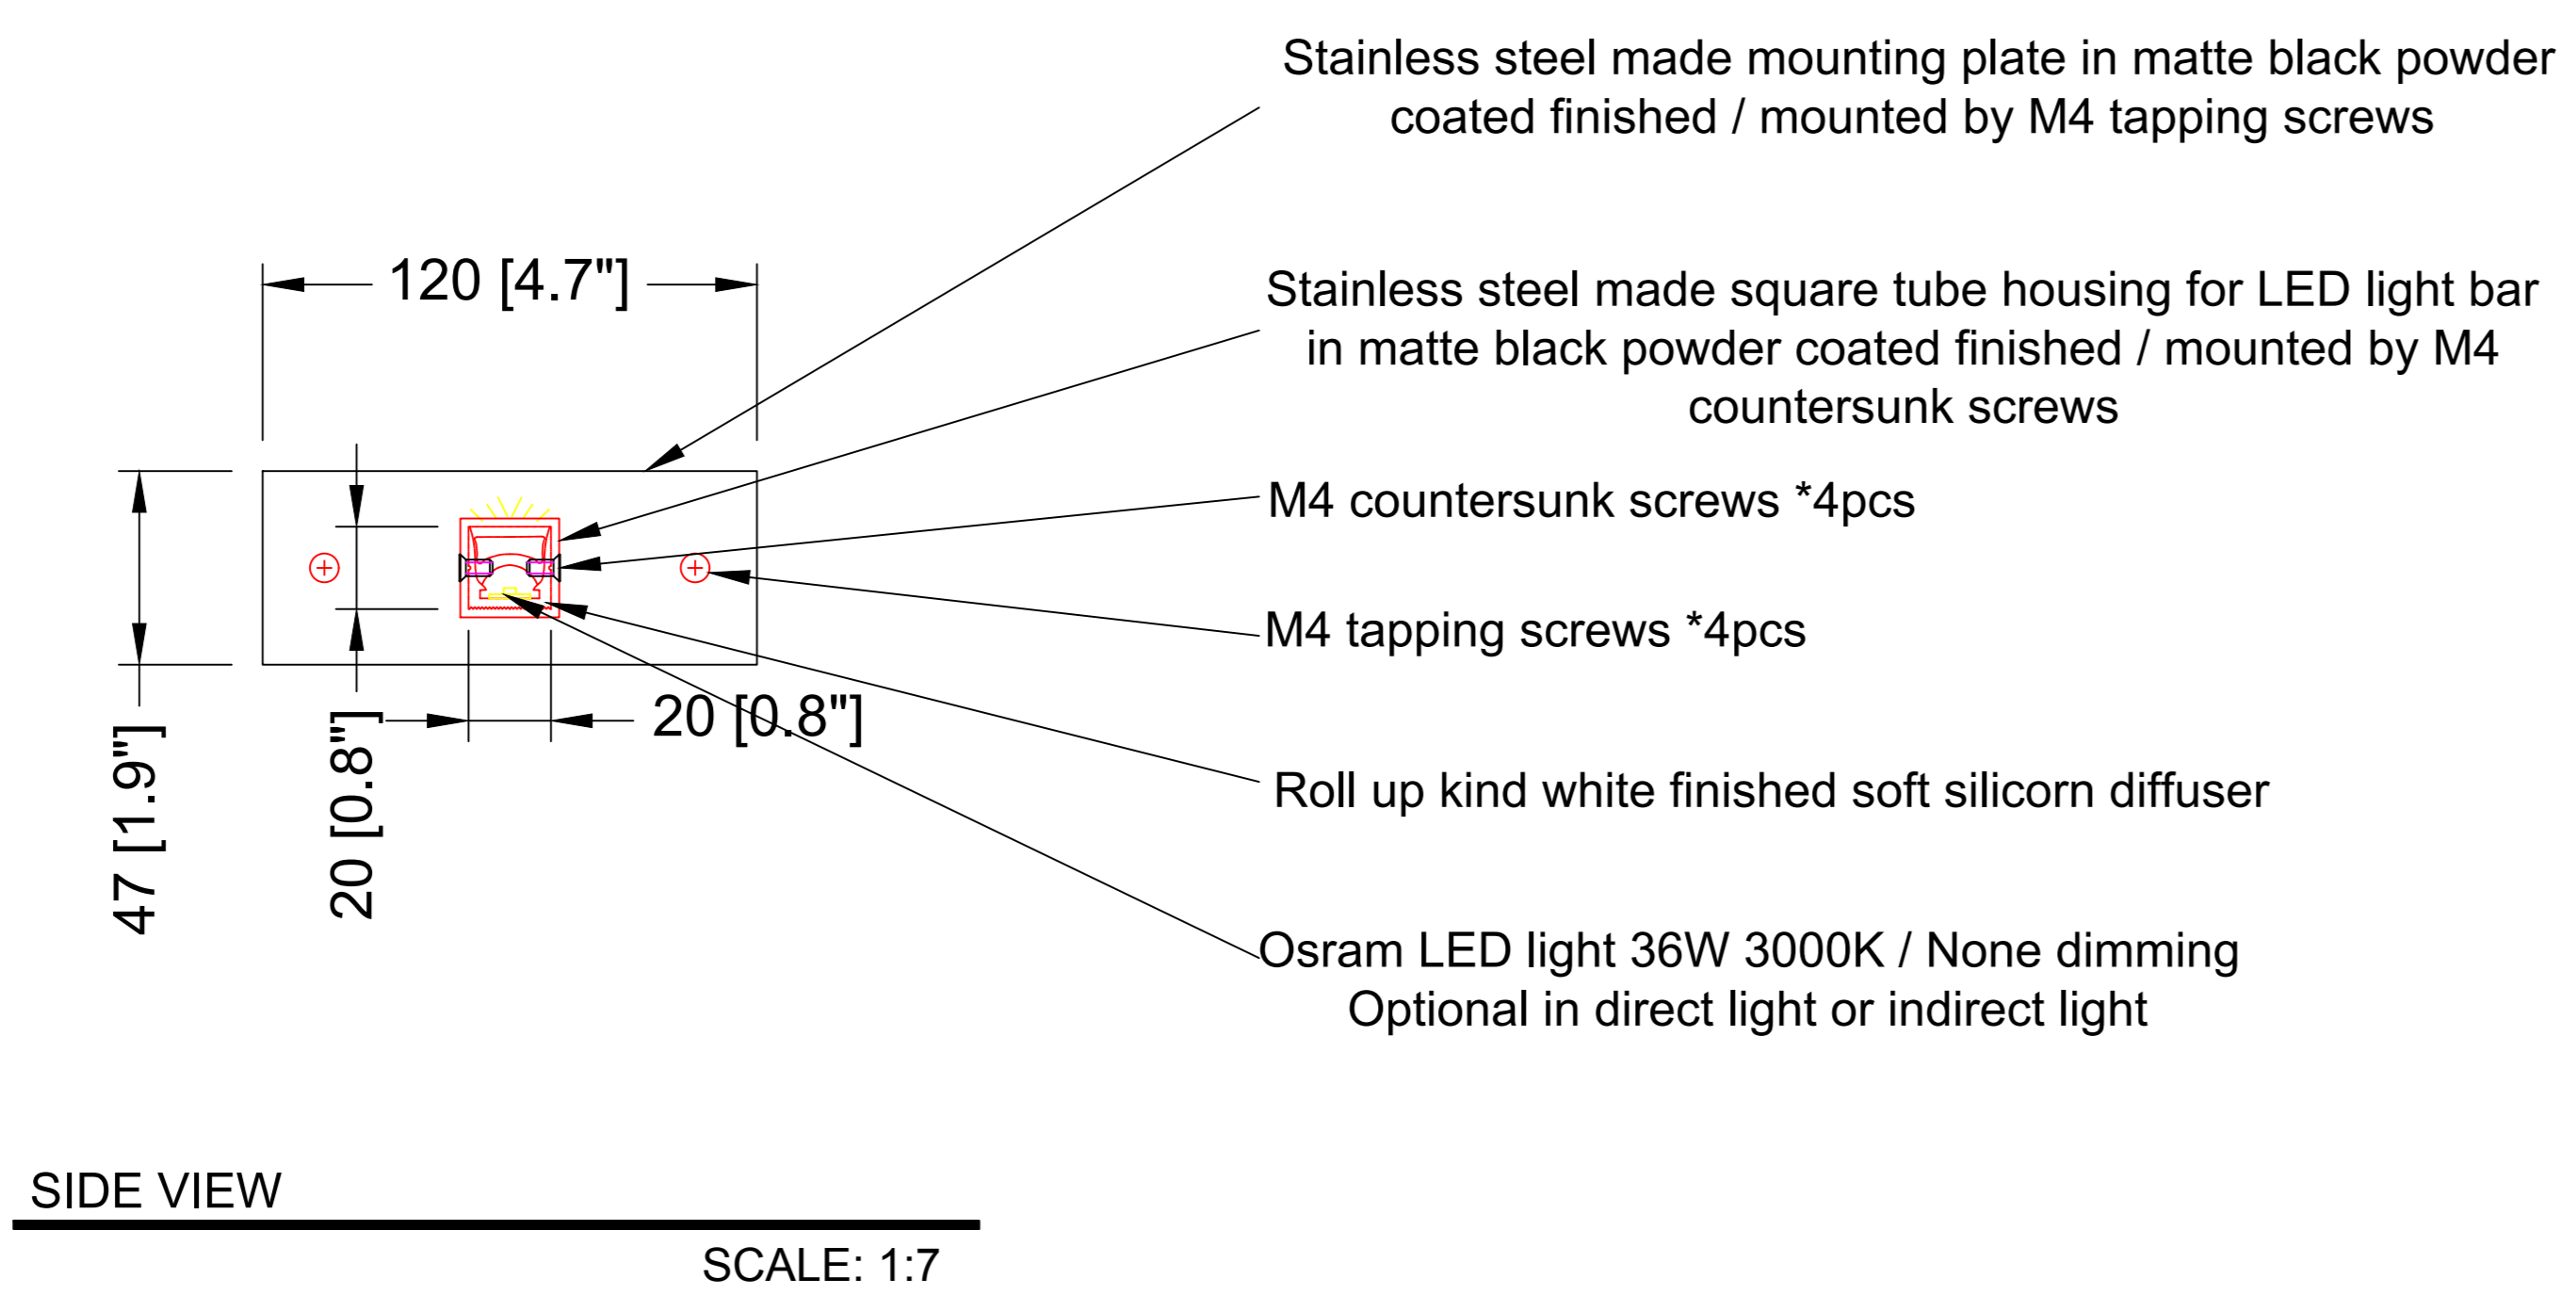

REEF LIGHTING
WHERE LIGHT TOUCHES THE SEA

PROJECT:

PO 5230

±5MM
Size tolerance
± 1/2°
Angle tolerance

Date: 26-07-2023

Revision:

Type: Ceiling lamp

Item No: 9468

Dwg by:

Verification by:

Scale: 1: 5

Area/Location:

Dimension:

157.5"L x 4.7"W x 1.9"H

Finish: Matte black + White

Materials: Stainless steel + Alu + Acrylic

Weight: 3 kgs

Light: Osram LED light 36W 3000K / None dimming

Qty: 3 pcs

☐ Approved

☐ Approved as noted

☐ Revise & resubmit

Date: _____

Signature: _____

Notes:

- *1: Different mounting structure from original.
- *2: Different LED light & structure from original.
- *3: Different but similar silicone diffuser from original.
- *4: Original design has no Triac dimming function.

Reef Lighting, Inc. reserves the right to change or modify the product specifications without notification.

Ref Pic

SCALE: NTS