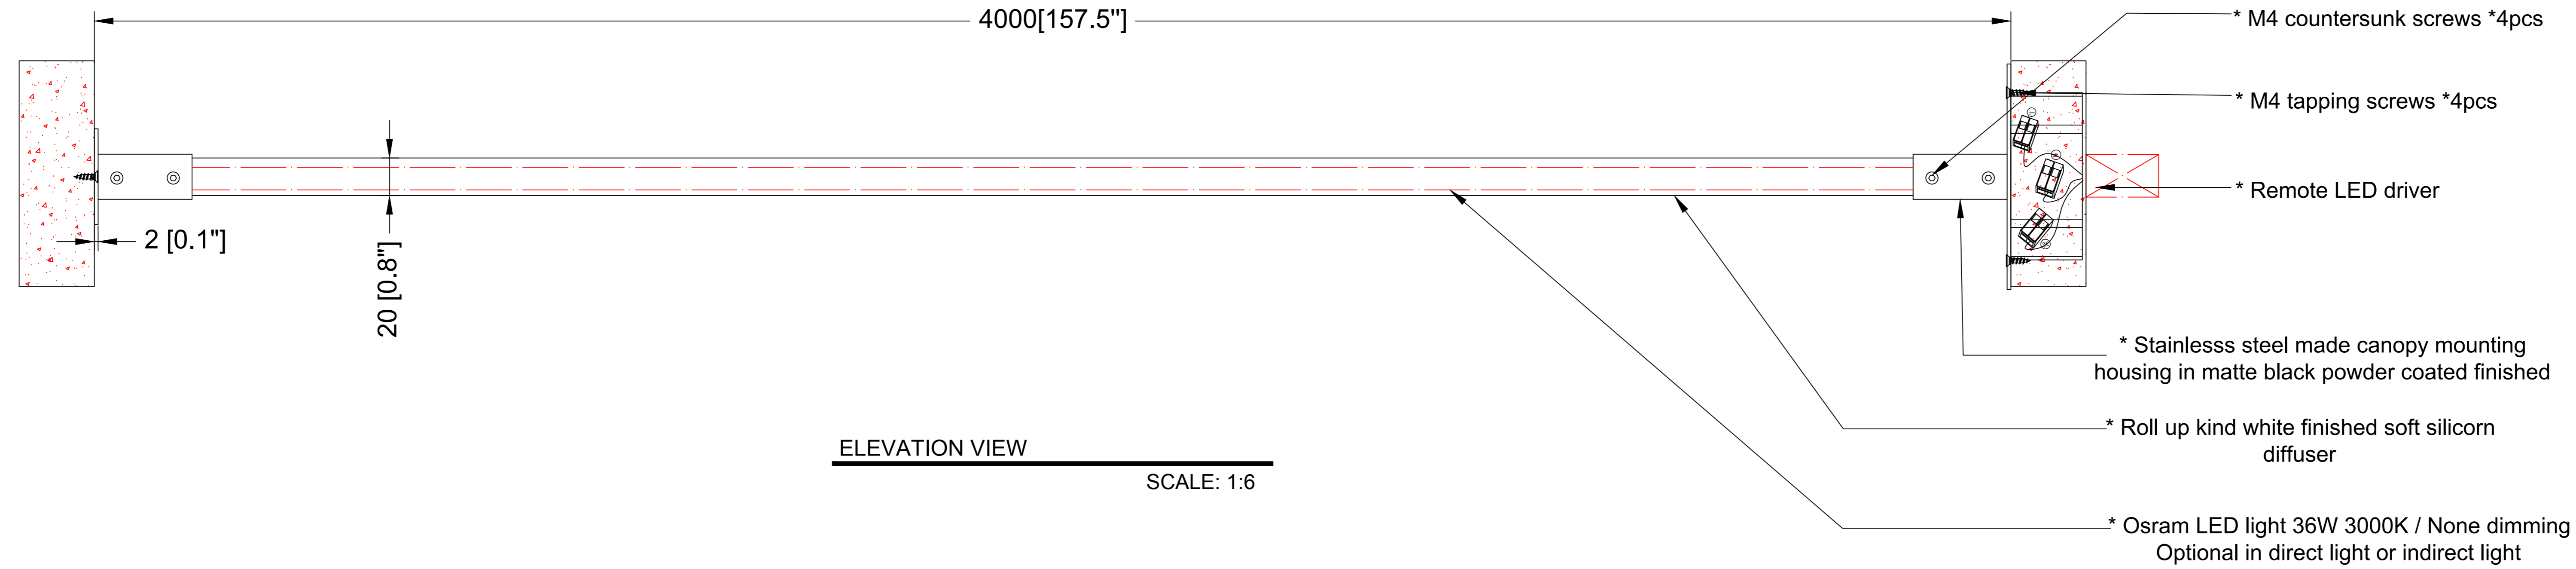

REEF LIGHTING
WHERE LIGHT TOUCHES THE SEA

PROJECT:

PO 5230

±5MM
Size tolerance
± 1/2°
Angle tolerance

Date: 26-07-2023

Revision:

Type: Ceiling lamp

Item No: 9468

Dwg by:

Verification by:

Scale: 1: 5

Area/Location:

Dimension:

157.5"L x 4.7"W x 1.9"H

Finish: Matte black + White

Materials: Stainless steel + Alu + Acrylic

Weight: 3 kgs

Light: Osram LED light 36W 3000K / None dimming

Qty: 3 pcs

☐ Approved

☐ Approved as noted

☐ Revise & resubmit

Date: _____

Signature: _____

Notes:

- *1: Different mounting structure from original.
- *2: Different LED light & structure from original.
- *3: Different but similar silicone diffuser from original.
- *4: Original design has no Triac dimming function.

Reef Lighting, Inc. reserves the right to change or modify the product specifications without notification.

Ref Pic

SCALE: NTS