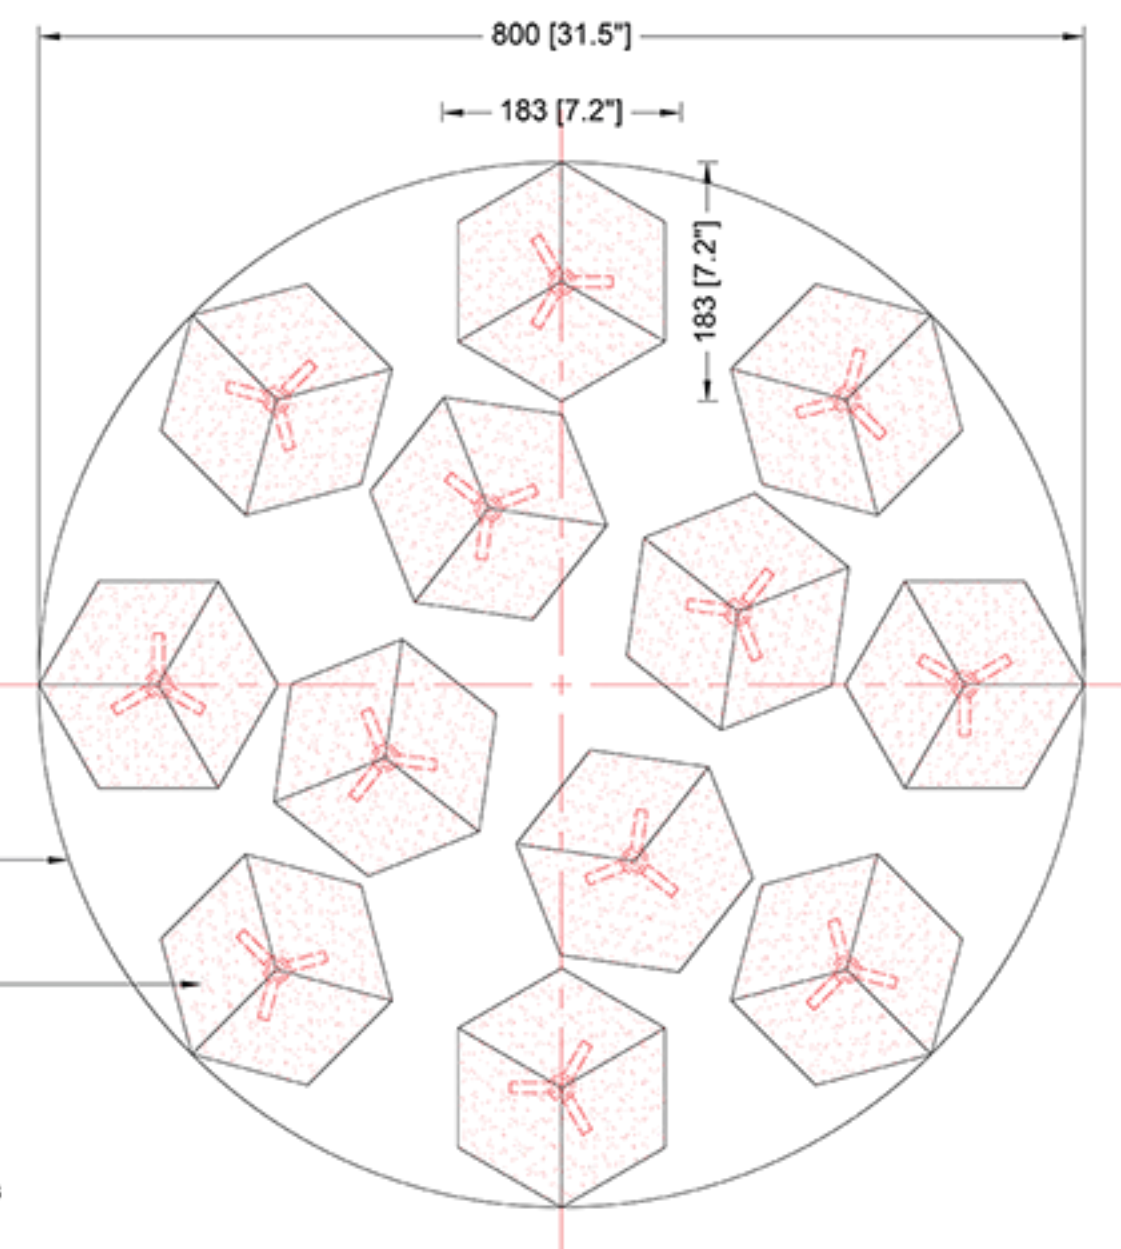

REEF LIGHTING
WHERE LIGHT TOUCHES THE SEA

PROJECT:
Reef Lighting

±5MM Size tolerance ± 1/2° Angle tolerance	
---	--

Date: 30-06-2023

Revision:

Type: Pendant lamp

Item No: 9443-12-BS/PN

Dwg by:

Verification by:

Scale: 1:9

Area/Location:

Dimension:
31.5"L x 31.5"W x 120"OAH

Finish: Brass + Polished nickel + Clear glass finished

Materials: Stainless steel + Textured glass

Weight: 22 kgs

Light: G9 sockets *12pcs / Bulbs excluded

ELEVATION VIEW
SCALE: 1:9

BOTTOM VIEW
SCALE: 1:9

Ref Pic
SCALE: NTS