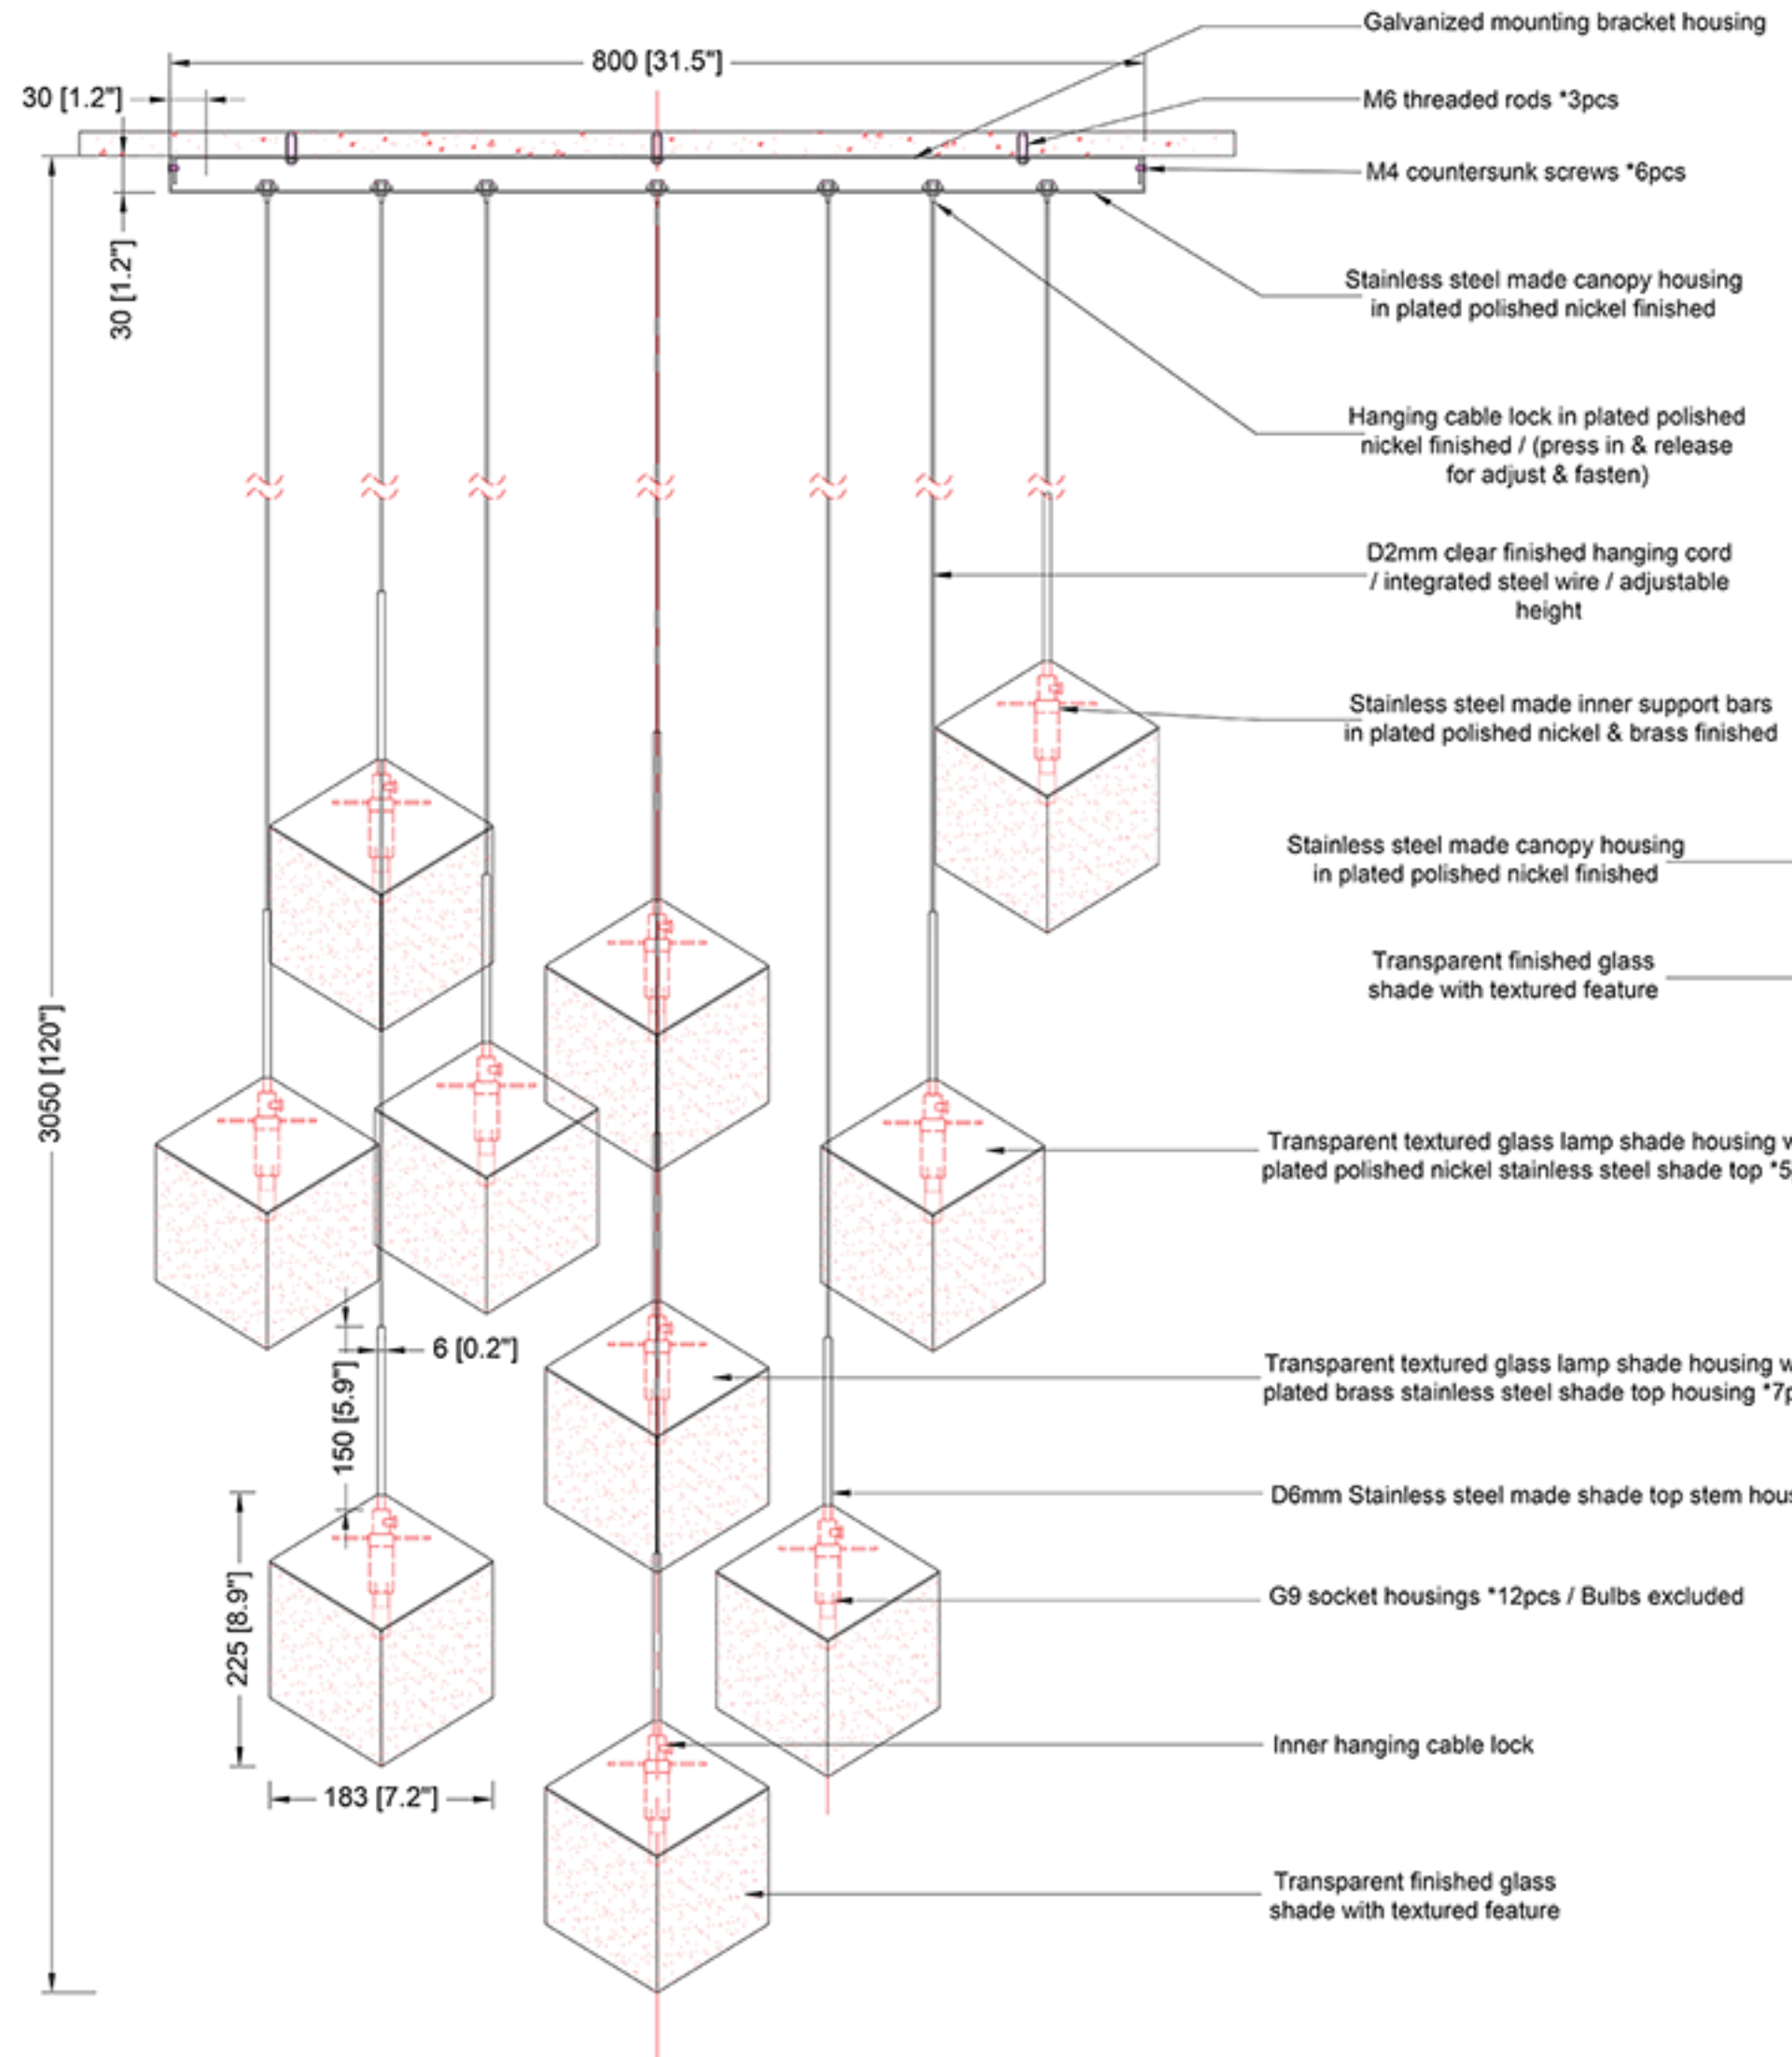

REEF LIGHTING
WHERE LIGHT TOUCHES THE SEA

PROJECT:
Reef Lighting

±5MM Size tolerance ± 1/2° Angle tolerance	
---	--

Date: 30-06-2023

Revision:

Type: Pendant lamp

Item No: 9443-12-BS/PN

Dwg by:

Verification by:

Scale: 1:9

Area/Location:

Dimension:
31.5"L x 31.5"W x 120"OAH

Finish: Brass + Polished nickel + Clear glass finished

Materials: Stainless steel + Textured glass

Weight: 22 kgs

Light: G9 sockets *12pcs / Bulbs excluded

ELEVATION VIEW
SCALE: 1:9

BOTTOM VIEW
SCALE: 1:9

Ref Pic
SCALE: NTS