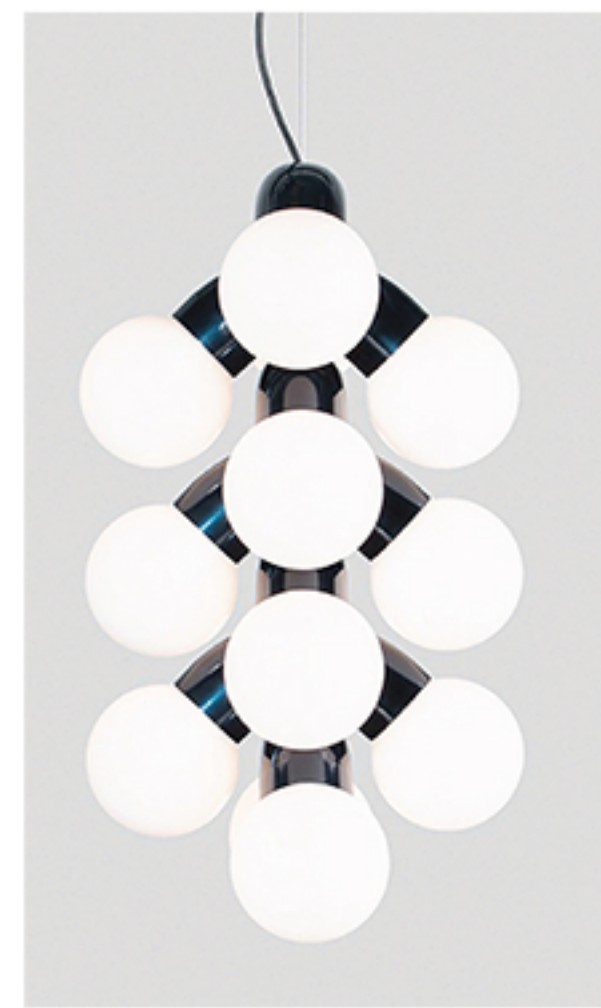

REEF LIGHTING
WHERE LIGHT TOUCHES THE SEA

PROJECT:
Reef Lighting

±5MM Size tolerance ± 1/2" Angle tolerance	
Date: 30-06-2023	
Revision:	
Type: Pendant lamp	
Item No: 9014-PN	
Dwg by:	
Verification by:	

Scale: 1: 7
Area/Location:
Dimension: 16.5"L x 16.5"W x 29.1"H /120"OAH
Finish: Polished nickel+ White finished
Materials: Stainless steel + Iron + Acrylic + Alu
Weight: 5 kgs
Light:G9 sockets *14pcs / Bulbs excluded

Qty: 2 pcs
☐ Approved
☐ Approved as noted
☐ Revise & resubmit
Date: _____
Signature: _____

Notes:

REEF LIGHTING RESERVES THE RIGHT TO CHANGE OR MODIFY THE PRODUCT SPECIFICATION WITHOUT NOTIFICATION.

Ref Pic
SCALE: NTS