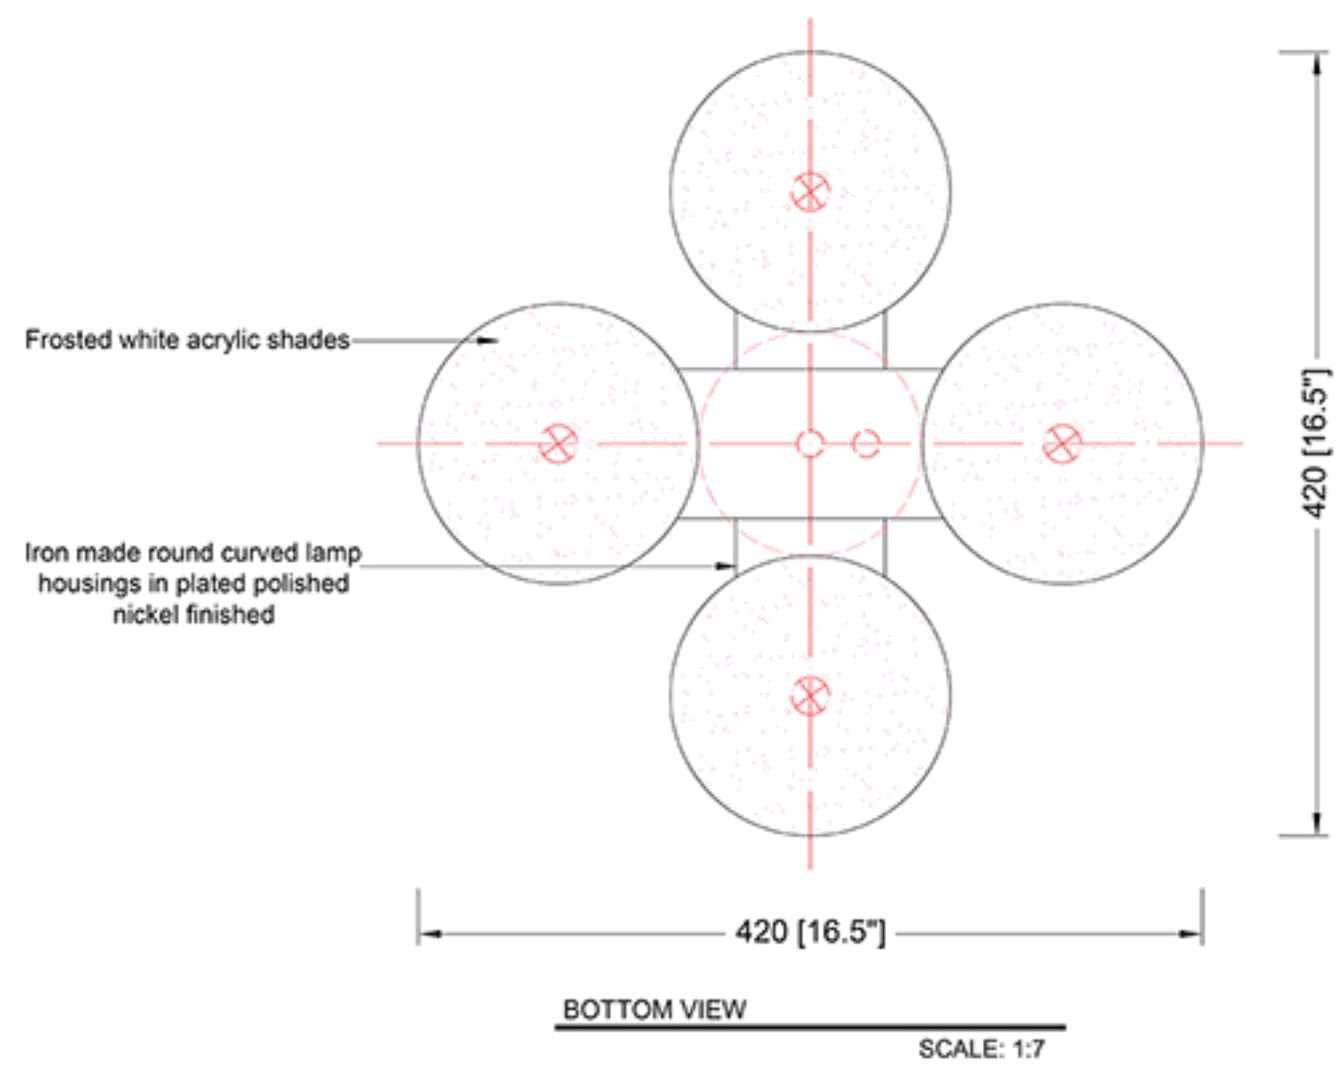

REEF LIGHTING
WHERE LIGHT TOUCHES THE SEA

PROJECT:
Reef Lighting

±5MM Size tolerance ± 1/2" Angle tolerance	
Date: 30-06-2023	
Revision:	
Type: Pendant lamp	
Item No: 9014-PN	
Dwg by:	
Verification by:	

Scale: 1: 7
Area/Location:
Dimension: 16.5"L x 16.5"W x 29.1"H /120"OAH
Finish: Polished nickel+ White finished
Materials: Stainless steel + Iron + Acrylic + Alu
Weight: 5 kgs
Light:G9 sockets *14pcs / Bulbs excluded

Ref Pic
SCALE: NTS