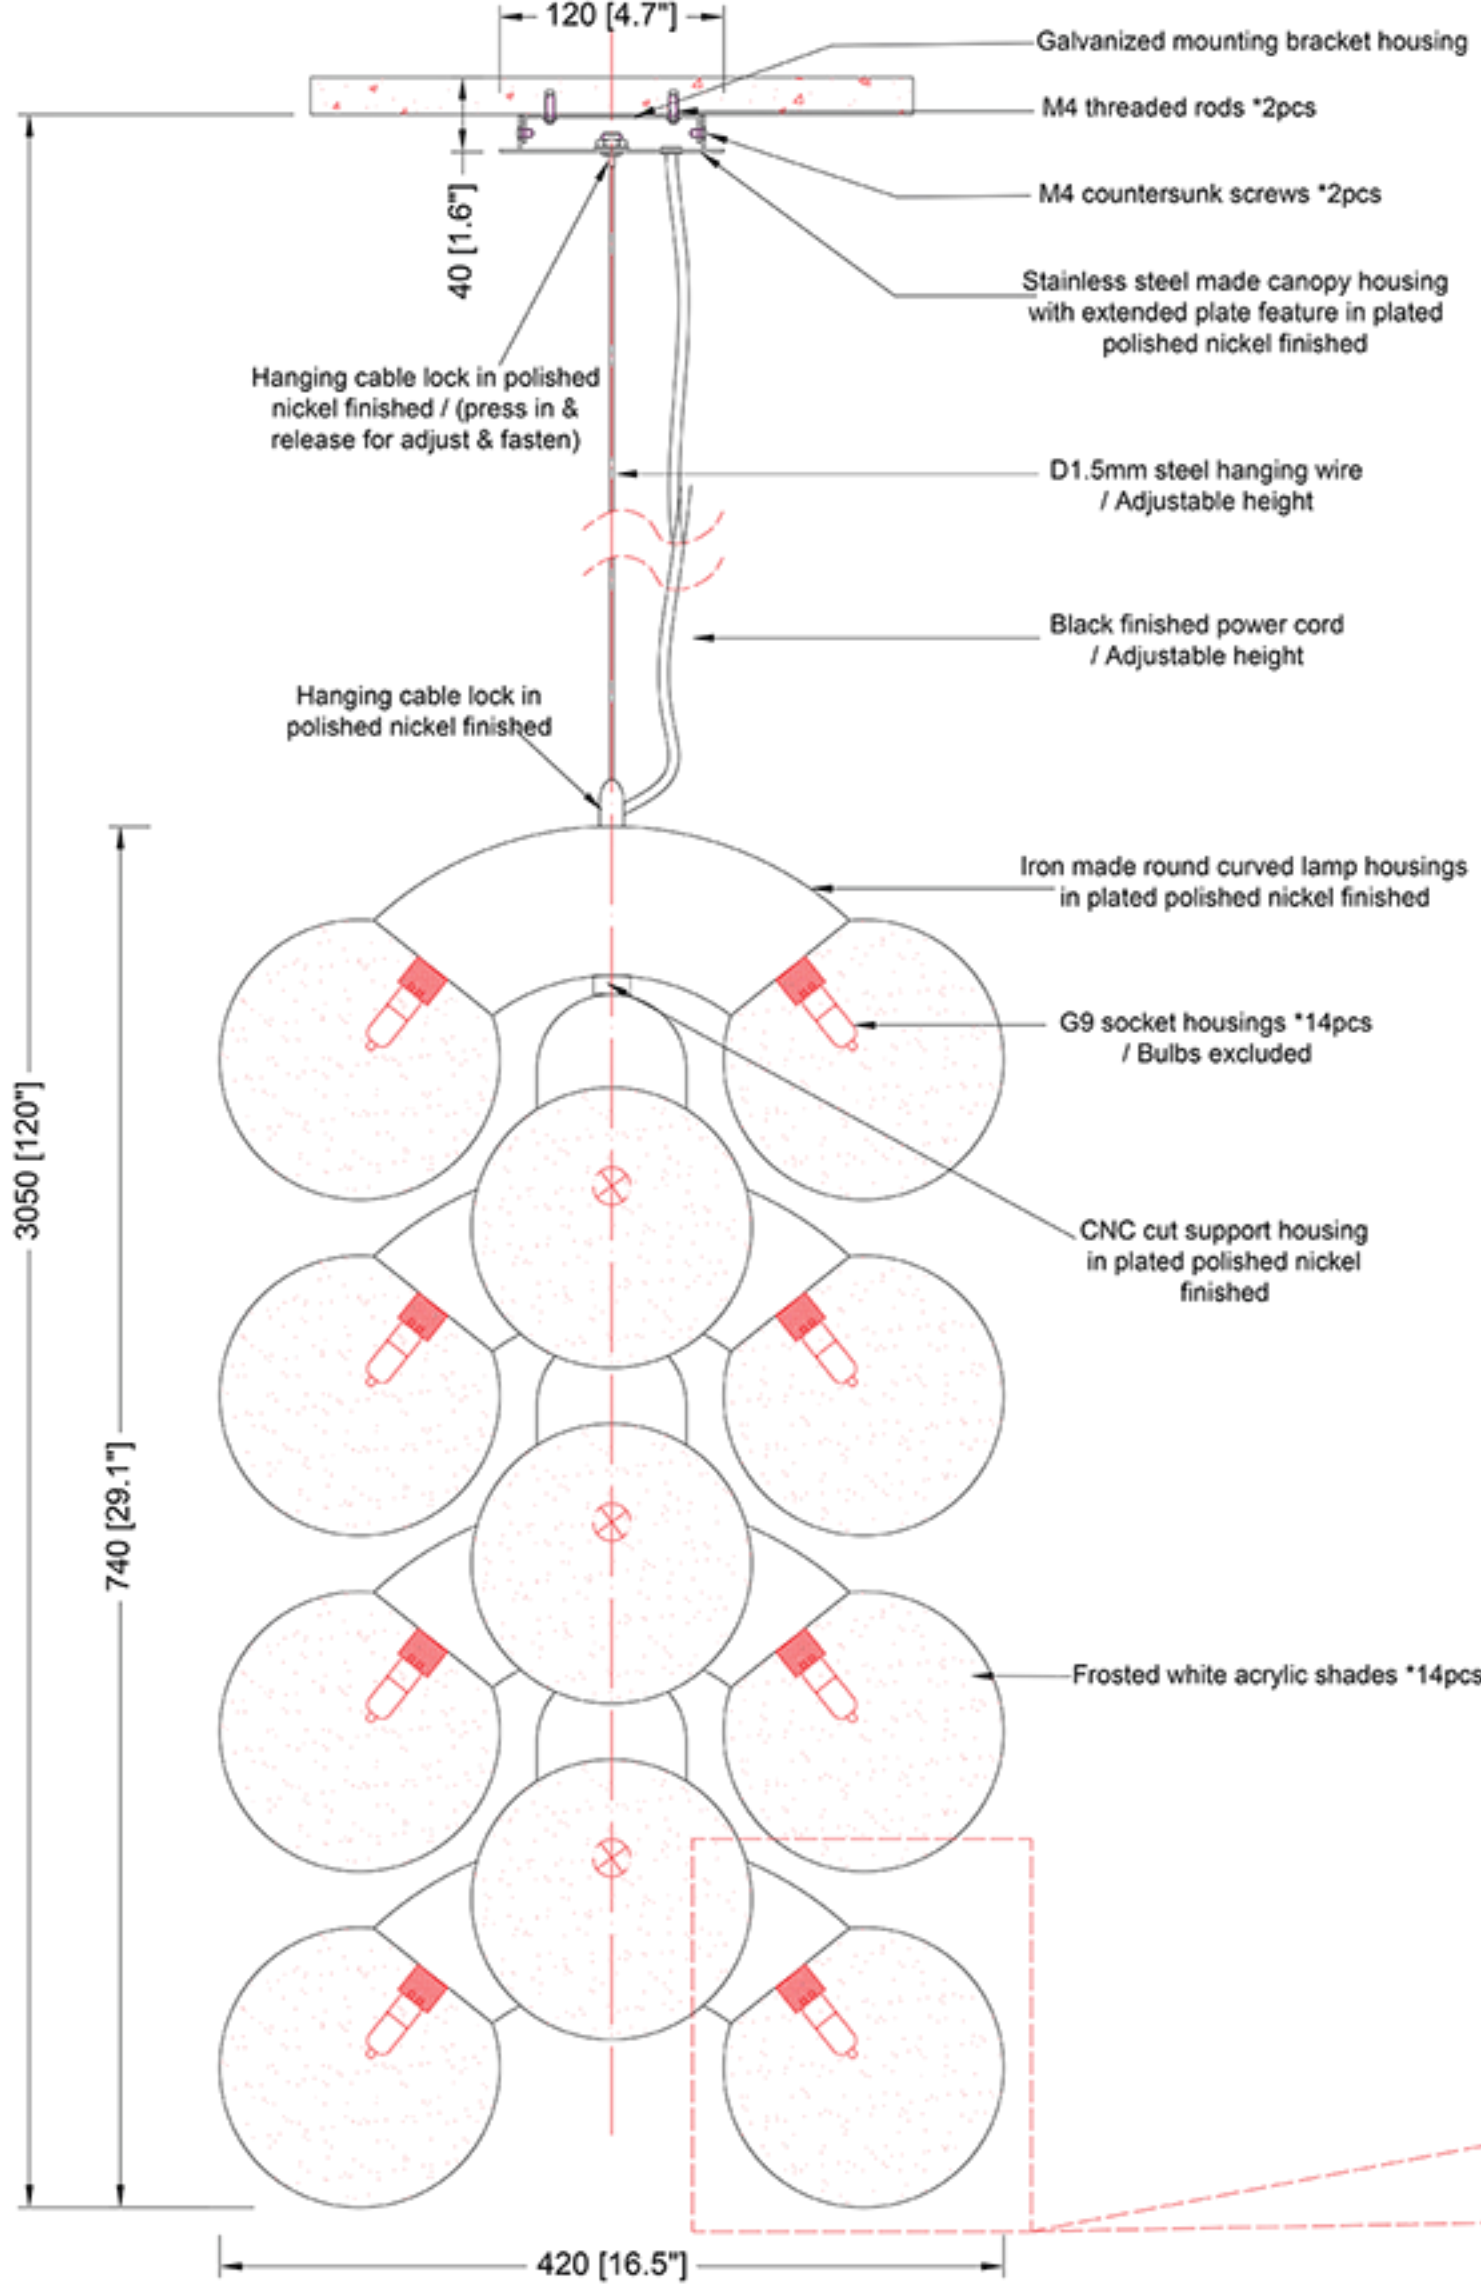

REEF LIGHTING
WHERE LIGHT TOUCHES THE SEA

PROJECT:
Reef Lighting

±5MM Size tolerance ± 1/2" Angle tolerance	
Date: 30-06-2023	
Revision:	
Type: Pendant lamp	
Item No: 9014-PN	
Dwg by:	
Verification by:	

Scale: 1: 7
Area/Location:
Dimension: 16.5"L x 16.5"W x 29.1"H /120"OAH
Finish: Polished nickel+ White finished
Materials: Stainless steel + Iron + Acrylic + Alu
Weight: 5 kgs
Light:G9 sockets *14pcs / Bulbs excluded

Ref Pic
SCALE: NTS