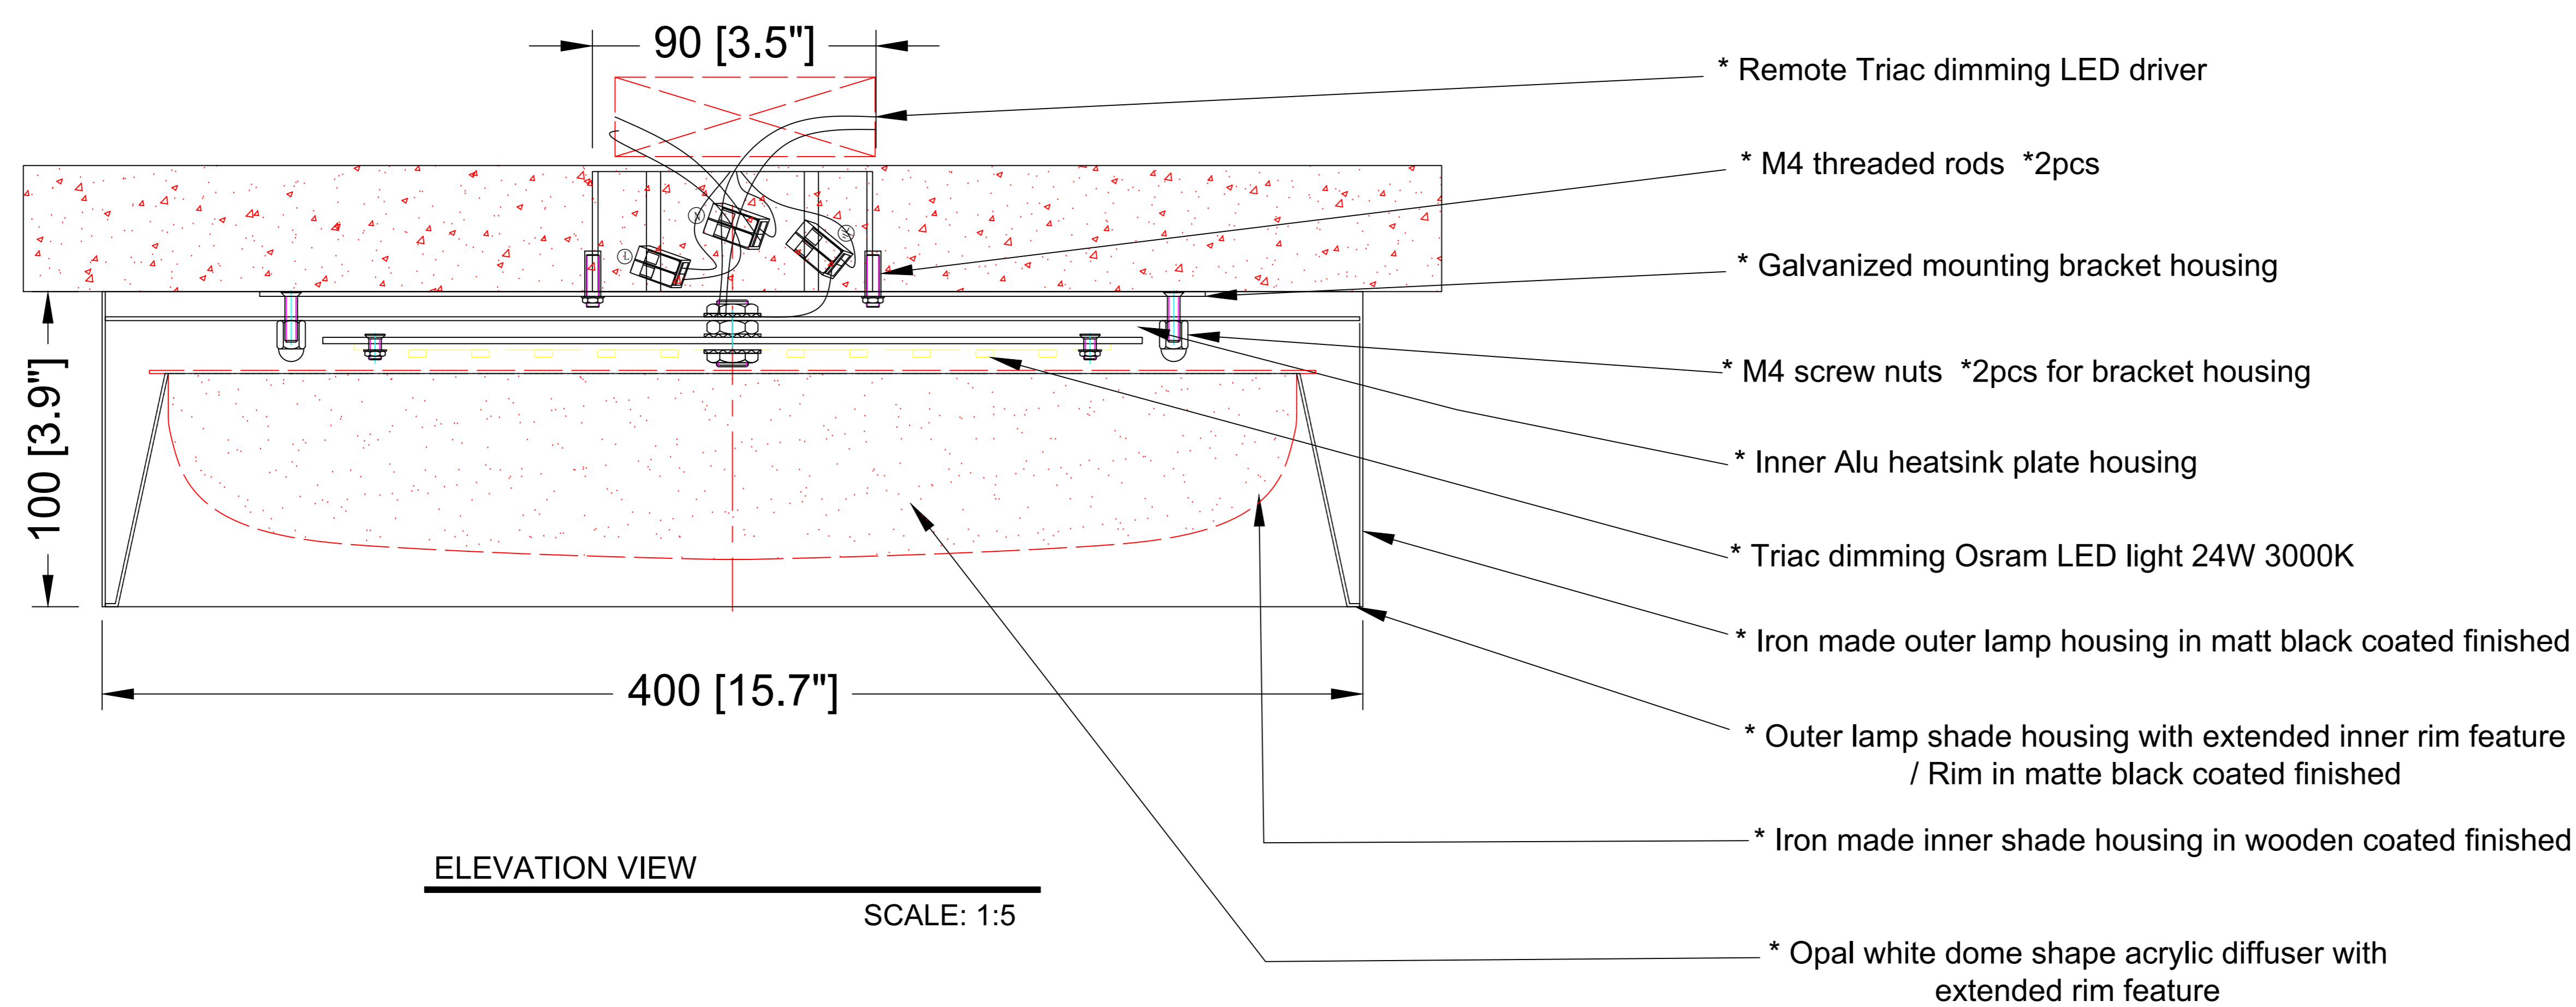

REEF LIGHTING
WHERE LIGHT TOUCHES THE SEA

PROJECT:

PO 5230

±5MM
Size tolerance
± 1/2°
Angle tolerance

Date: 26-07-2023

Revision:

Type: Ceiling mounted

Item No: 9410-S-MBK

Dwg by:

Verification by:

Scale: 1:5

Area/Location:

Dimension:

15.7"L x 15.7"W x 3.9"H

Finish: Matte black + Wooden + White

Materials: Iron + Alu + Acrylic

Notes:

- *1: Different mounting design from original.
- *2: Different LED light & structure from original.
- *3: Different but similar inner & outer shade housings from original.
- *4: Different but similar acrylic diffuser from original.
- *5: Triac dimming function compared from original.