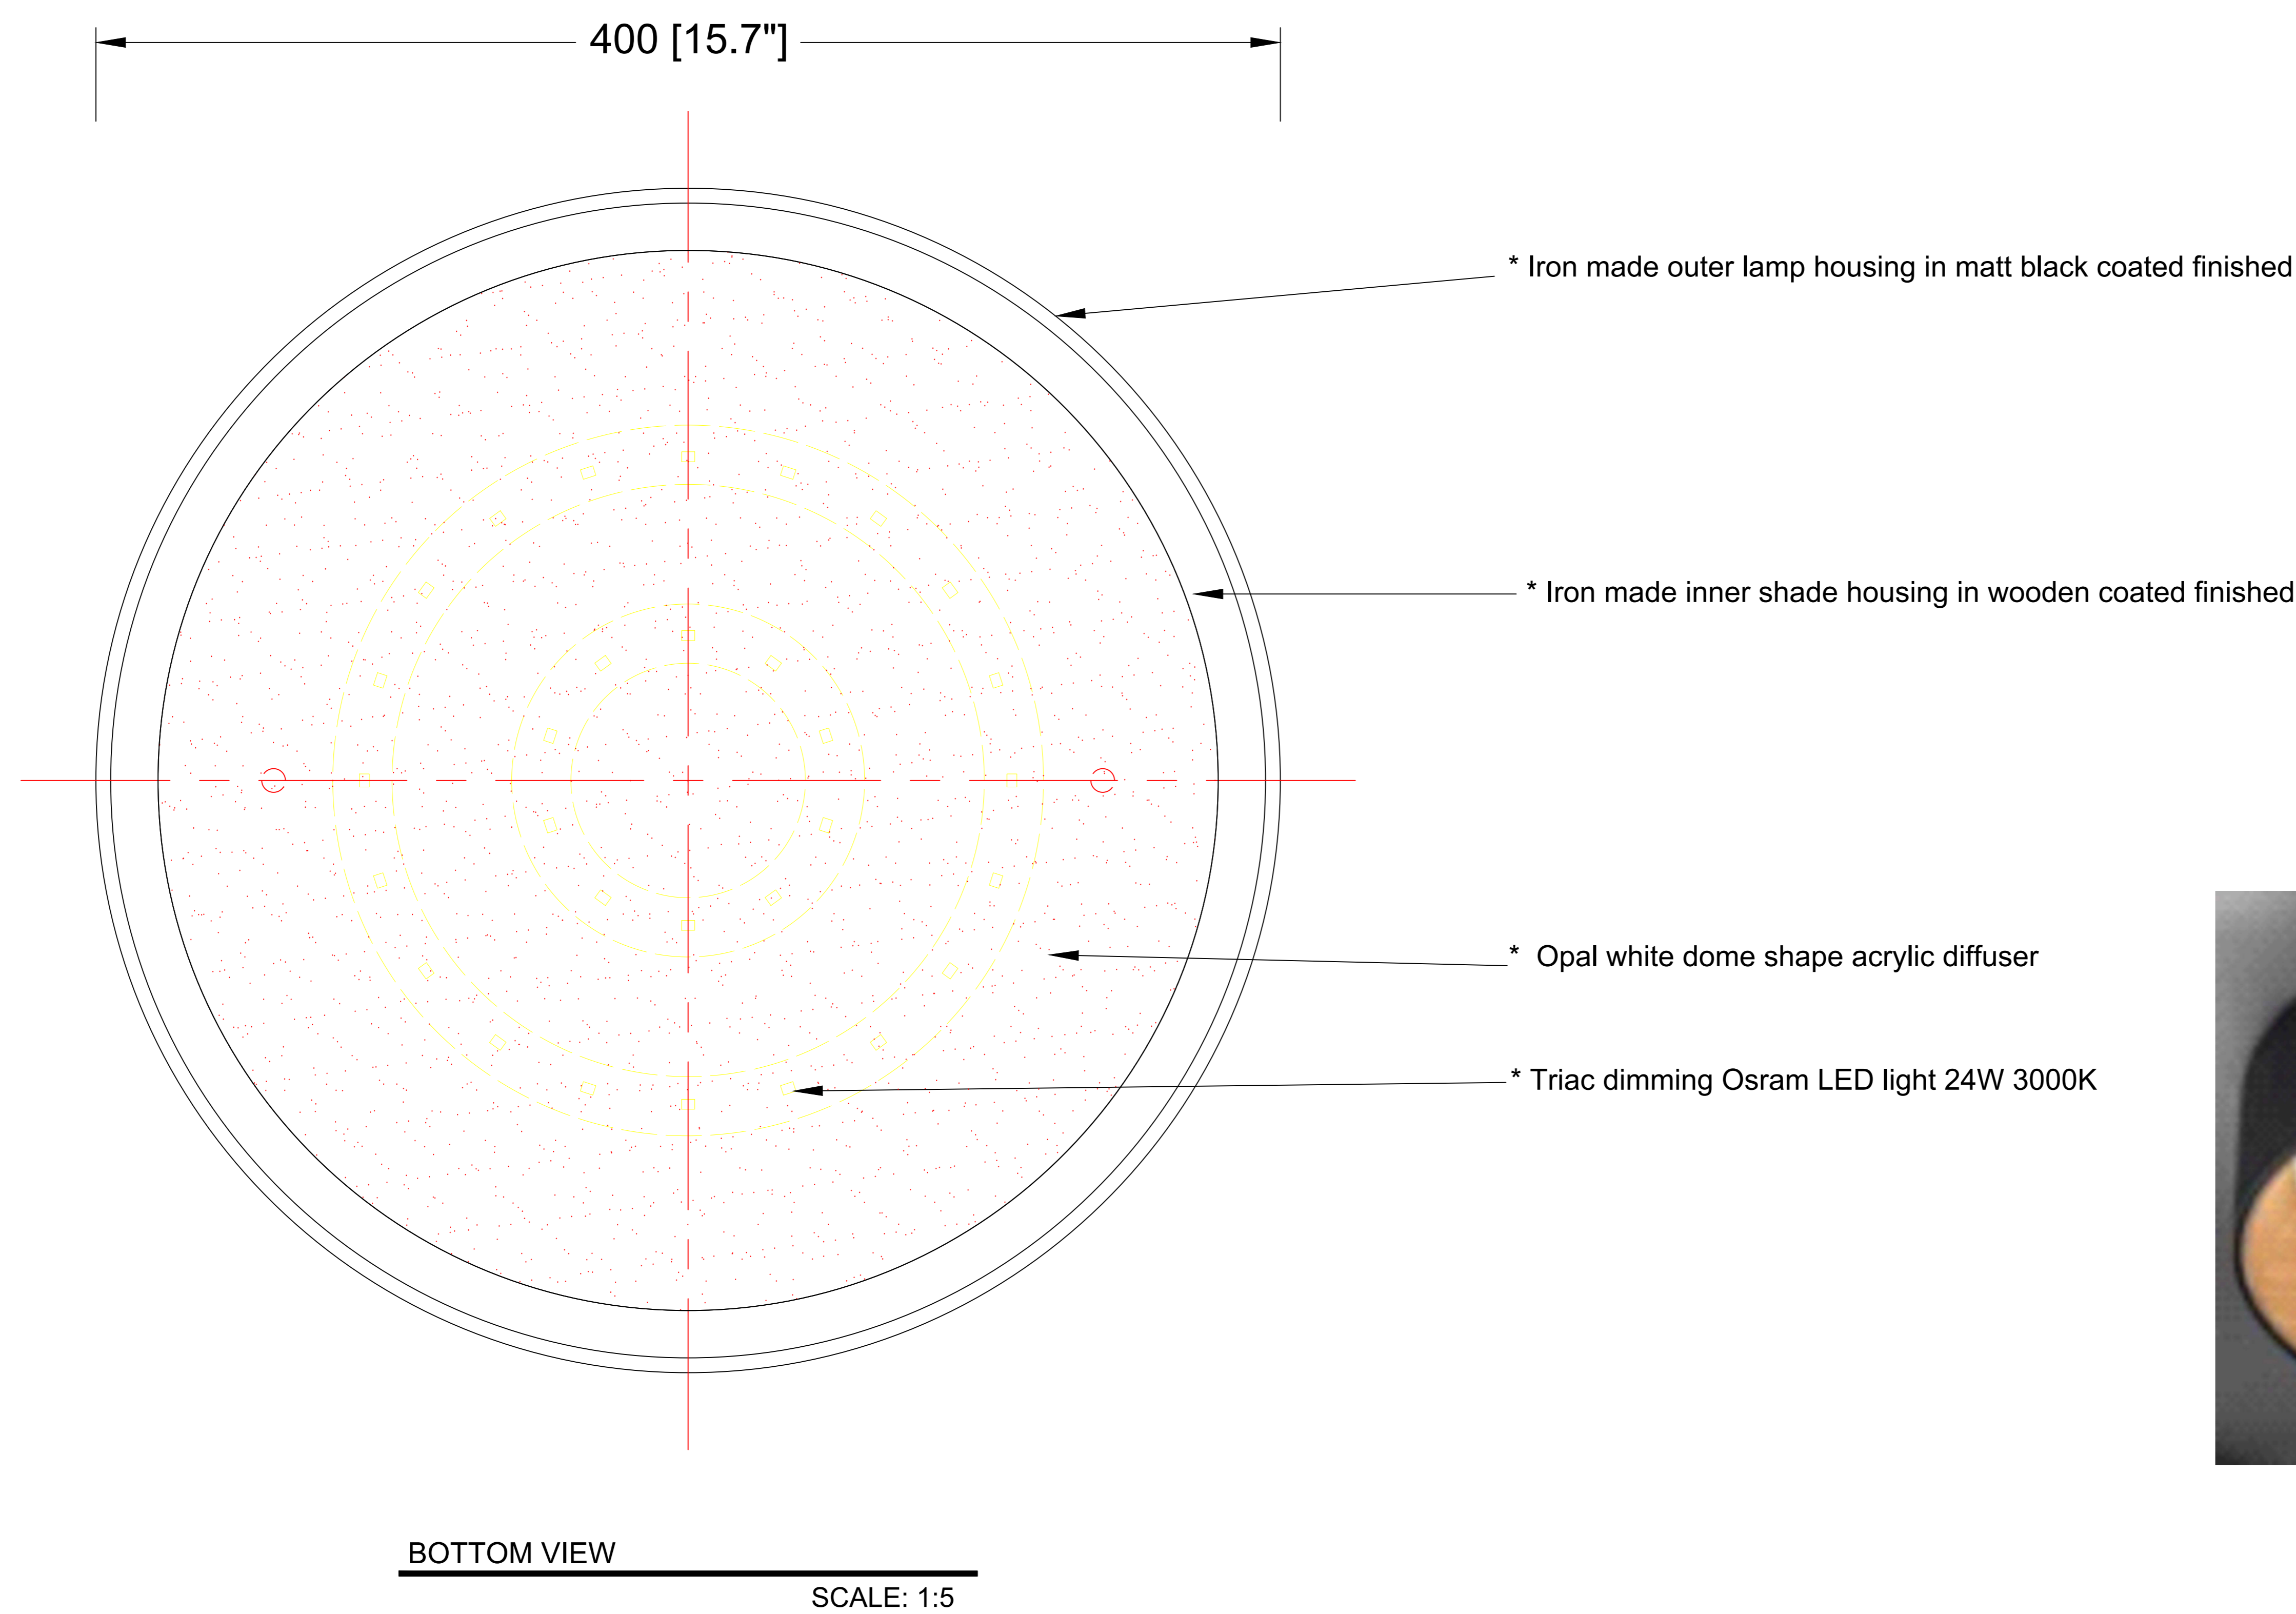

REEF LIGHTING
WHERE LIGHT TOUCHES THE SEA

PROJECT:

PO 5230

±5MM
Size tolerance
± 1/2°
Angle tolerance

Date: 26-07-2023

Revision:

Type: Ceiling mounted

Item No: 9410-S-MBK

Dwg by:

Verification by:

Scale: 1:5

Area/Location:

Dimension:

15.7"L x 15.7"W x 3.9"H

Finish: Matte black + Wooden + White

Materials: Iron + Alu + Acrylic

Weight: 2 kgs

Light: Osram LED light24W 3000K / Triac dimming

Qty: 5 pcs

☐ Approved

☐ Approved as noted

☐ Revise & resubmit

Date: _____

Signature: _____

Notes:

- *1: Different mounting design from original.
- *2: Different LED light & structure from original.
- *3: Different but similar inner & outer shade housings from original.
- *4: Different but similar acrylic diffuser from original.
- *5: Triac dimming function compared from original.

Ref Pic

SCALE: NTS

Reef Lighting, Inc. reserves the right to change or modify the product specifications without notification.