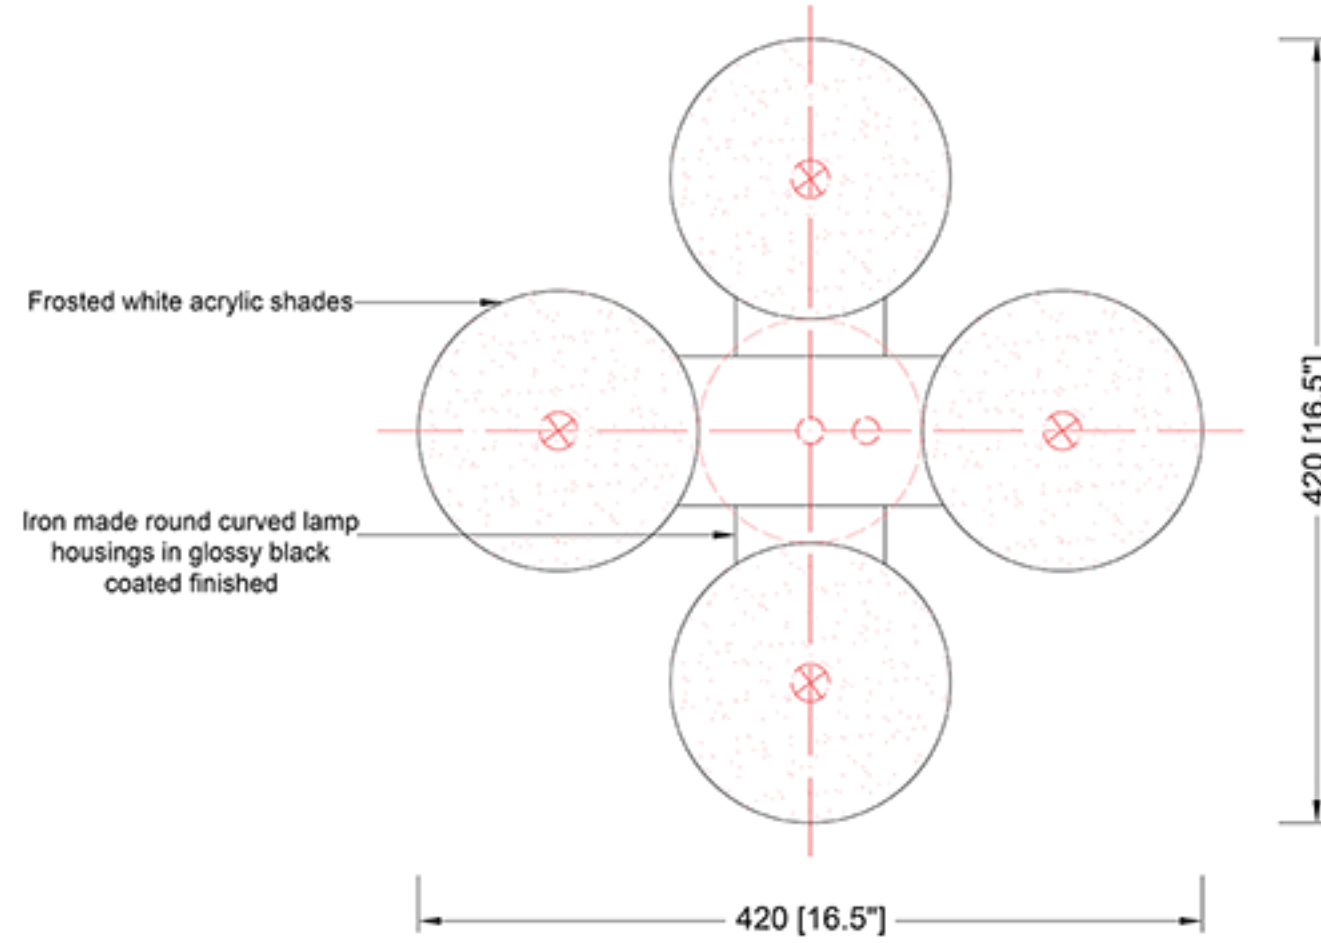

REEF LIGHTING
WHERE LIGHT TOUCHES THE SEA

PROJECT:
Reef Lighting

±5MM Size tolerance	
± 1/2° Angle tolerance	

Date: 30-06-2023

Revision:

Type: Pendant lamp

Item No: 9010-GBK

Dwg by:

Verification by:

Scale: 1: 7

Area/Location:

Dimension:
16.5"L x 16.5"W x 22"H / 120" OAH

Finish: Glossy black + White finished

Materials: Stainless steel+ Iron + Acrylic + Alu

Weight: 2kgs

Light: G9 sockets *10pcs / Bulbs excluded

Ref Pic
SCALE: NTS