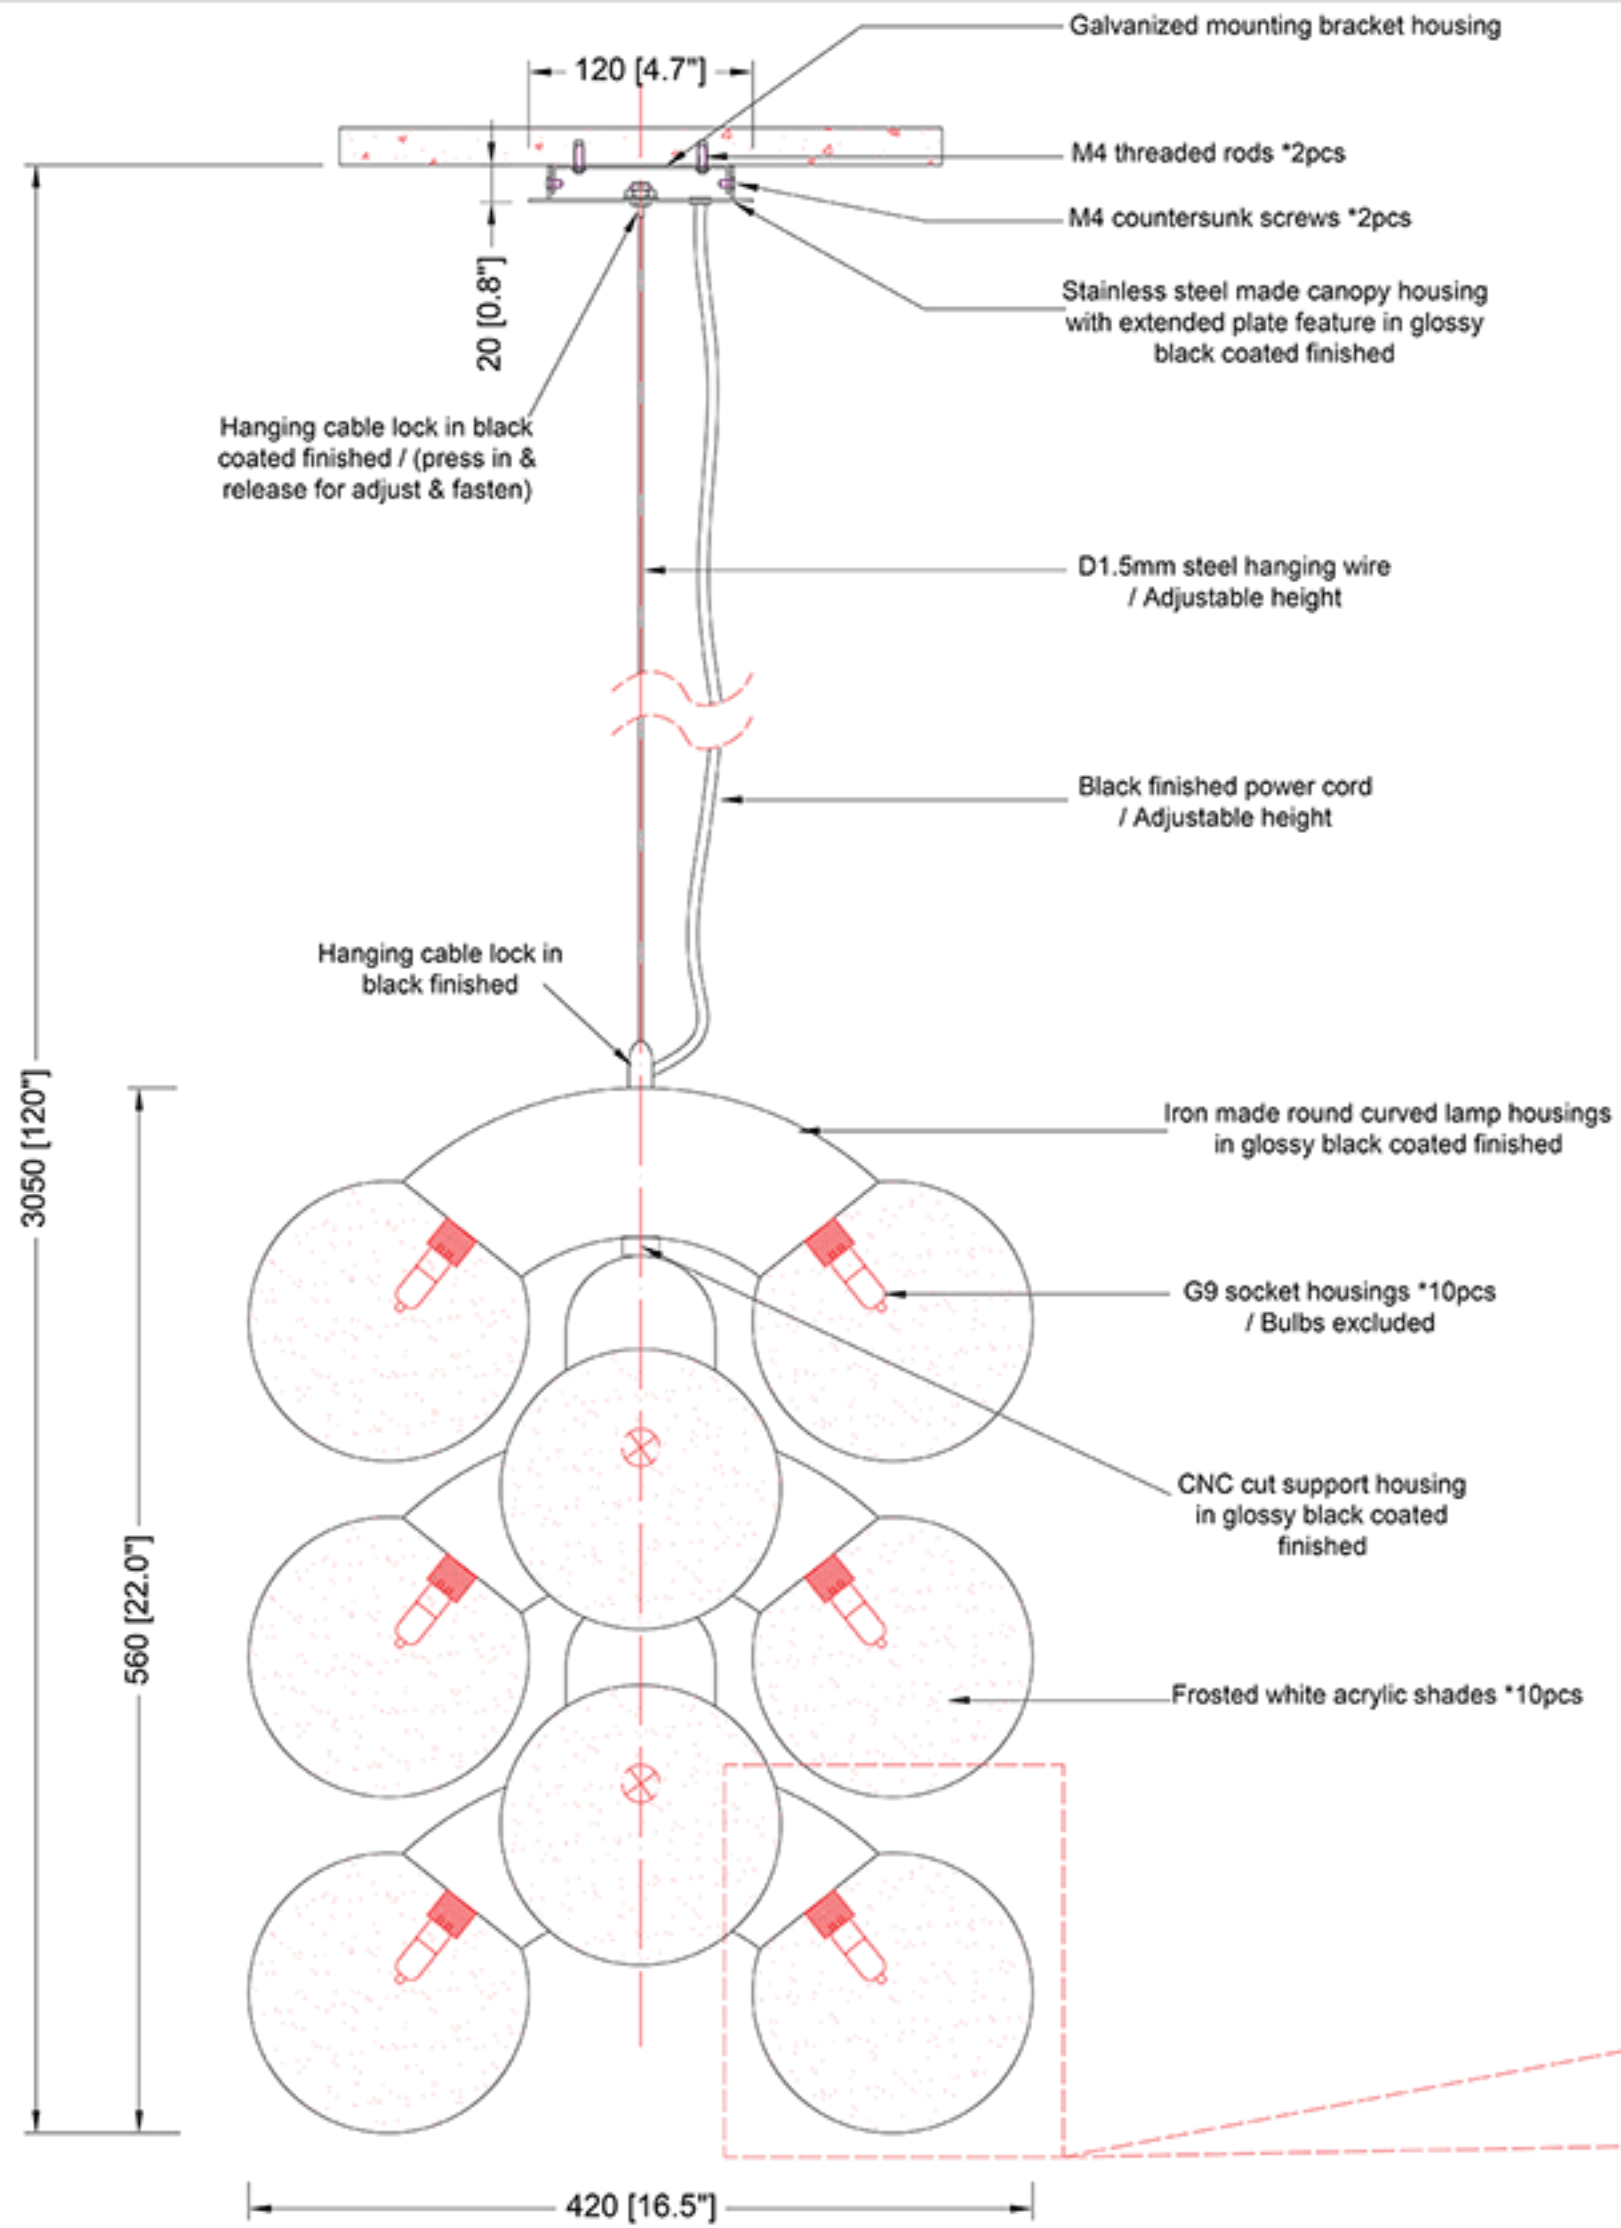

REEF LIGHTING
WHERE LIGHT TOUCHES THE SEA

PROJECT:
Reef Lighting

±5MM Size tolerance	
± 1/2° Angle tolerance	

Date: 30-06-2023

Revision:

Type: Pendant lamp

Item No: 9010-GBK

Dwg by:

Verification by:

Scale: 1: 7

Area/Location:

Dimension:
16.5"L x 16.5"W x 22"H / 120" OAH

Finish: Glossy black + White finished

Materials: Stainless steel+ Iron + Acrylic + Alu

Weight: 2kgs

Light: G9 sockets *10pcs / Bulbs excluded

Ref Pic
SCALE: NTS