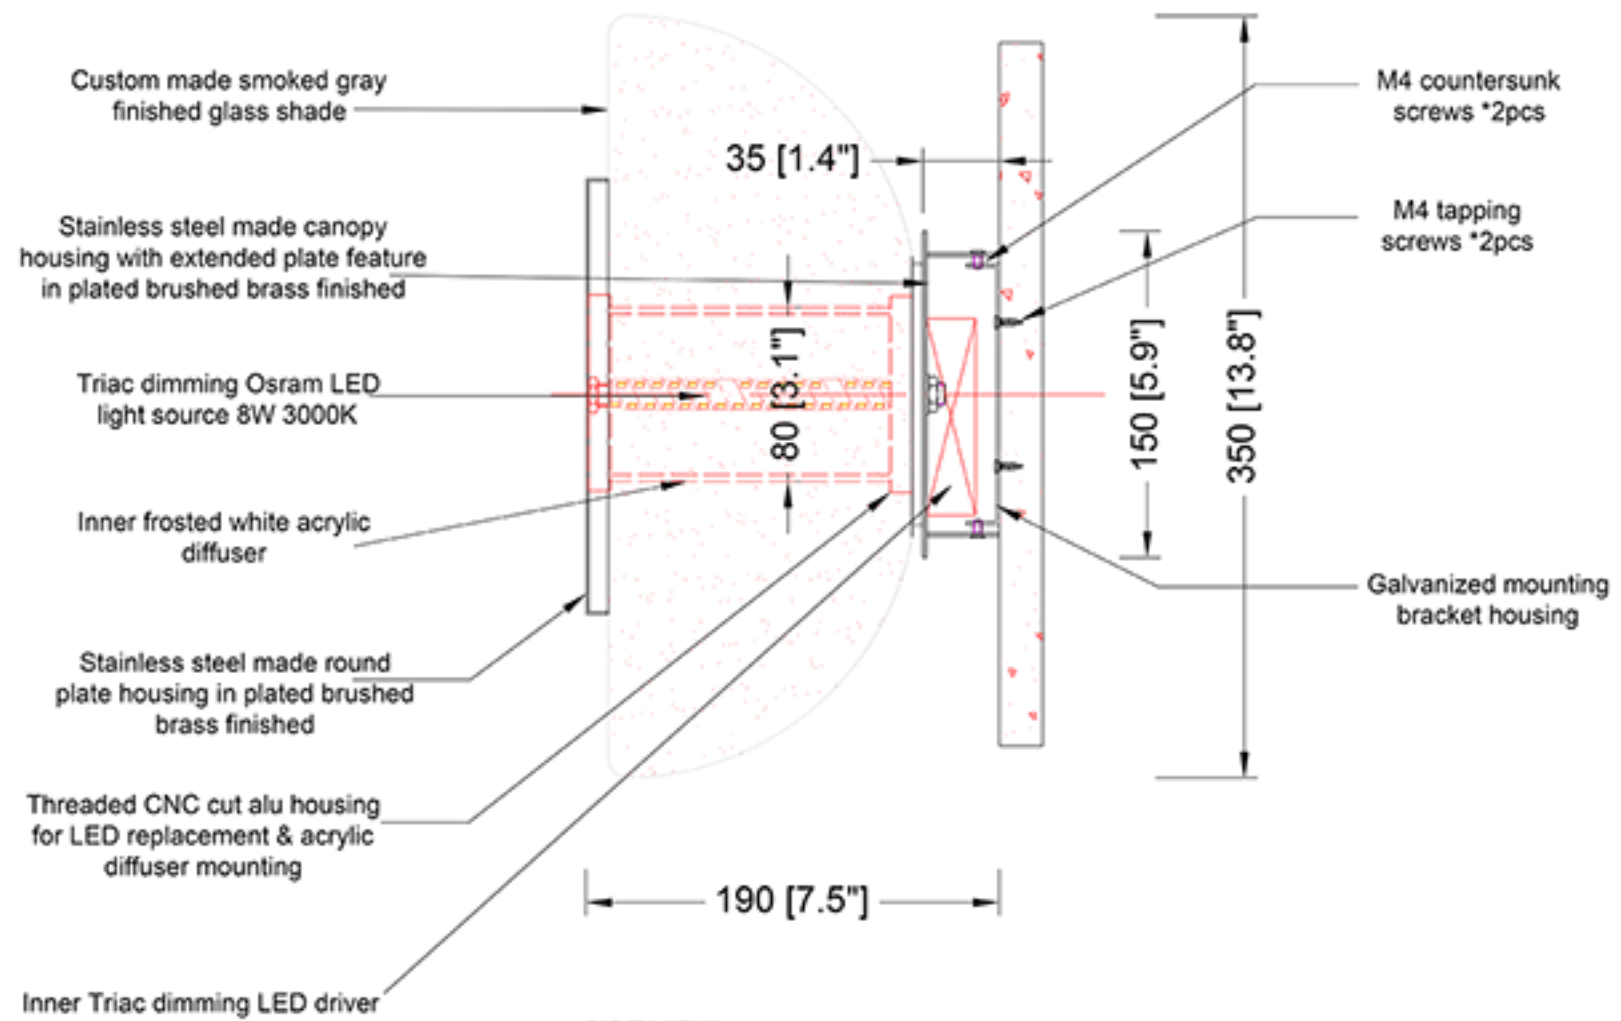

REEF LIGHTING
WHERE LIGHT TOUCHES THE SEA

PROJECT:

Reef Lighting

±5MM
Size tolerance
± 1/2"
Angle tolerance

Date: 30-06-2023

Revision:

Type: Wall sconce / ceiling mounted

Item No: 9974-BS

Dwg by:

Verification by:

Scale: 1: 6

Area/Location:

Dimension:
13.8"L x 13.8"H x 7.5"Depth

Finish: Brushed brass + Smoked gray finished

Materials: Stainless steel + Alu + Glass + Acrylic

Weight: 2.5 kgs

REEF LIGHTING RESERVES THE RIGHT TO CHANGE OR MODIFY THE PRODUCT SPECIFICATION WITHOUT NOTIFICATION.

ELEVATION VIEW
SCALE: 1:6

SIDE VIEW
SCALE: 1:6

BOTTOM VIEW
SCALE: 1:6

Ref Pic
SCALE: NTS