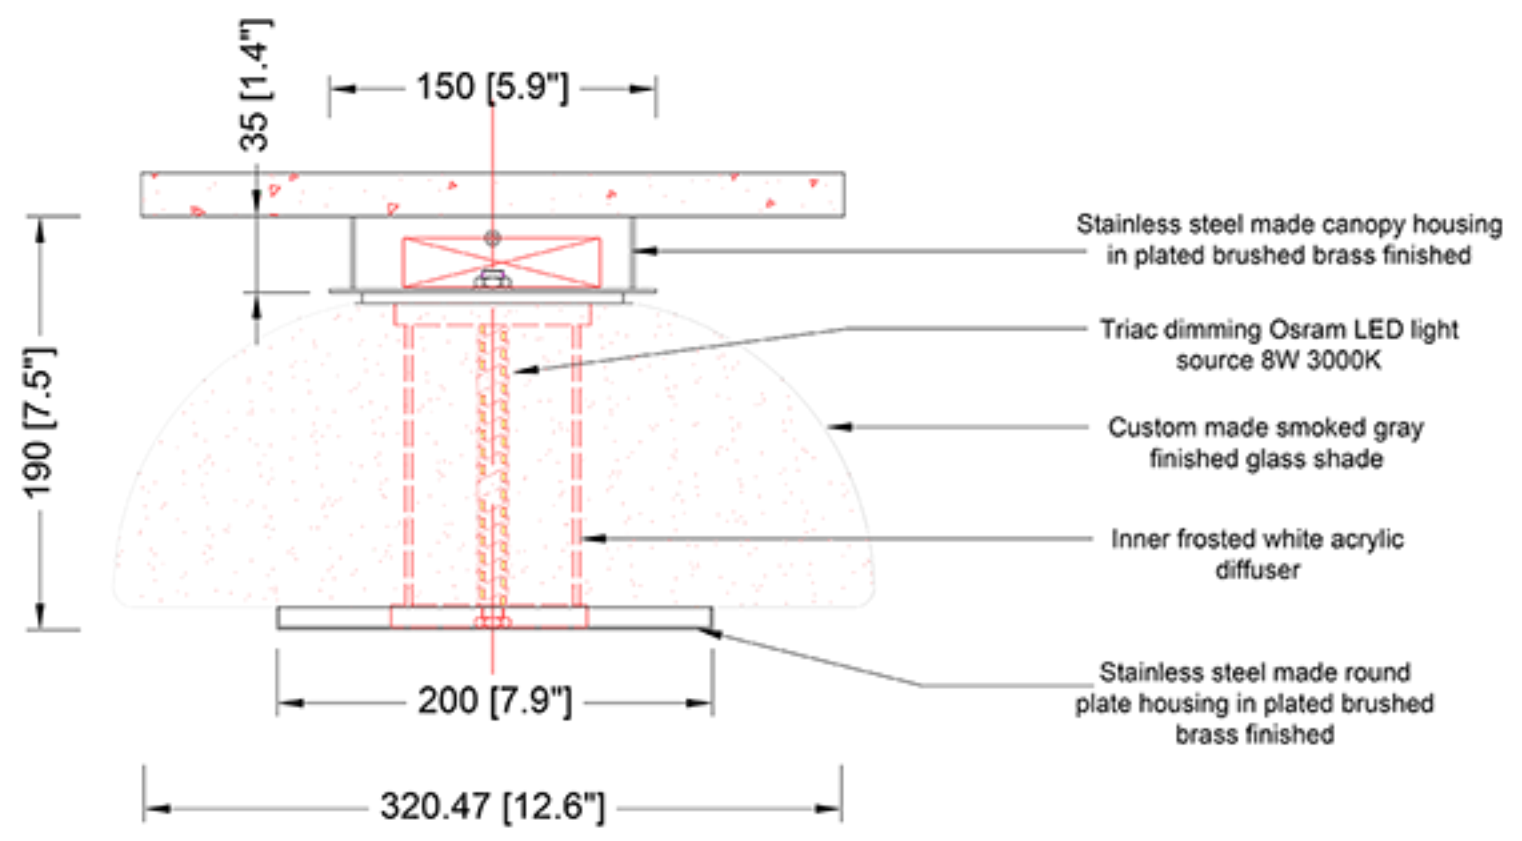

REEF LIGHTING
WHERE LIGHT TOUCHES THE SEA

PROJECT:

Reef Lighting

±5MM
Size tolerance
± 1/2"
Angle tolerance

Date: 30-06-2023

Revision:

Type: Wall sconce / ceiling mounted

Item No: 9974-BS

Dwg by:

Verification by:

Scale: 1: 6

Area/Location:

Dimension:
13.8"L x 13.8"H x 7.5"Depth

Finish: Brushed brass + Smoked gray finished

Materials: Stainless steel + Alu + Glass + Acrylic

Weight: 2.5 kgs

REEF LIGHTING RESERVES THE RIGHT TO CHANGE OR MODIFY THE PRODUCT SPECIFICATION WITHOUT NOTIFICATION.

ELEVATION VIEW
SCALE: 1:6

SIDE VIEW
SCALE: 1:6

BOTTOM VIEW
SCALE: 1:6

Ref Pic
SCALE: NTS