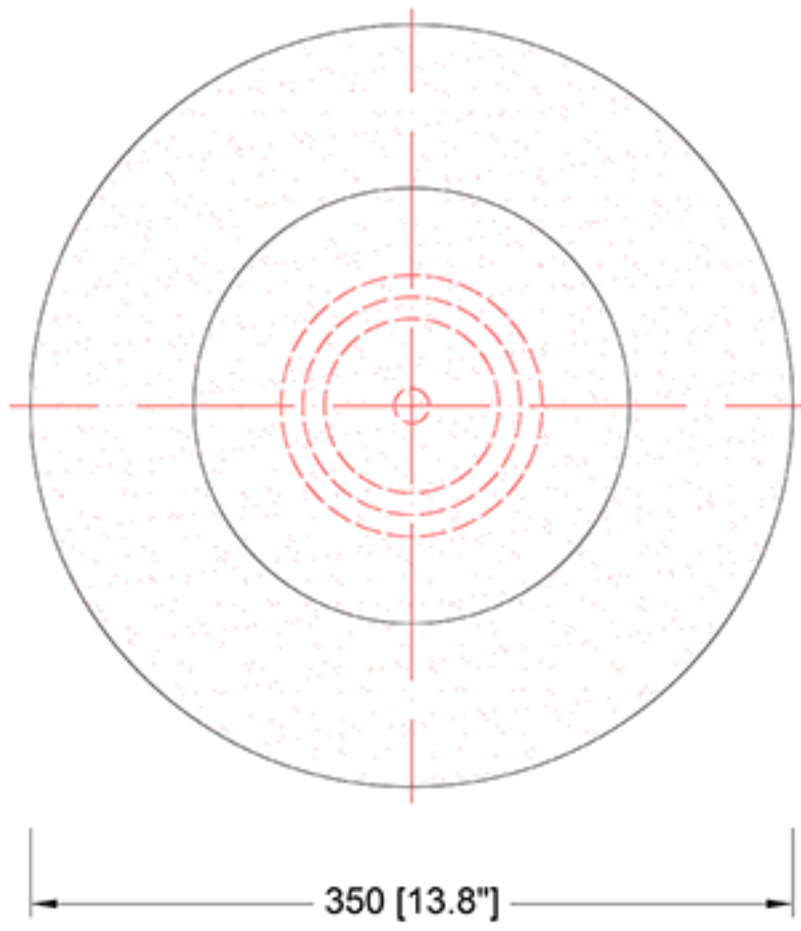

REEF LIGHTING
WHERE LIGHT TOUCHES THE SEA

PROJECT:

Reef Lighting

±5MM
Size tolerance
± 1/2"
Angle tolerance

Date: 30-06-2023

Revision:

Type: Wall sconce / ceiling mounted

Item No: 9974-BS

Dwg by:

Verification by:

Scale: 1: 6

Area/Location:

Dimension:
13.8"L x 13.8"H x 7.5"Depth

Finish: Brushed brass + Smoked gray finished

Materials: Stainless steel + Alu + Glass + Acrylic

Weight: 2.5 kgs

REEF LIGHTING RESERVES THE RIGHT TO CHANGE OR MODIFY THE PRODUCT SPECIFICATION WITHOUT NOTIFICATION.

ELEVATION VIEW
SCALE: 1:6

SIDE VIEW
SCALE: 1:6

BOTTOM VIEW
SCALE: 1:6

Ref Pic
SCALE: NTS