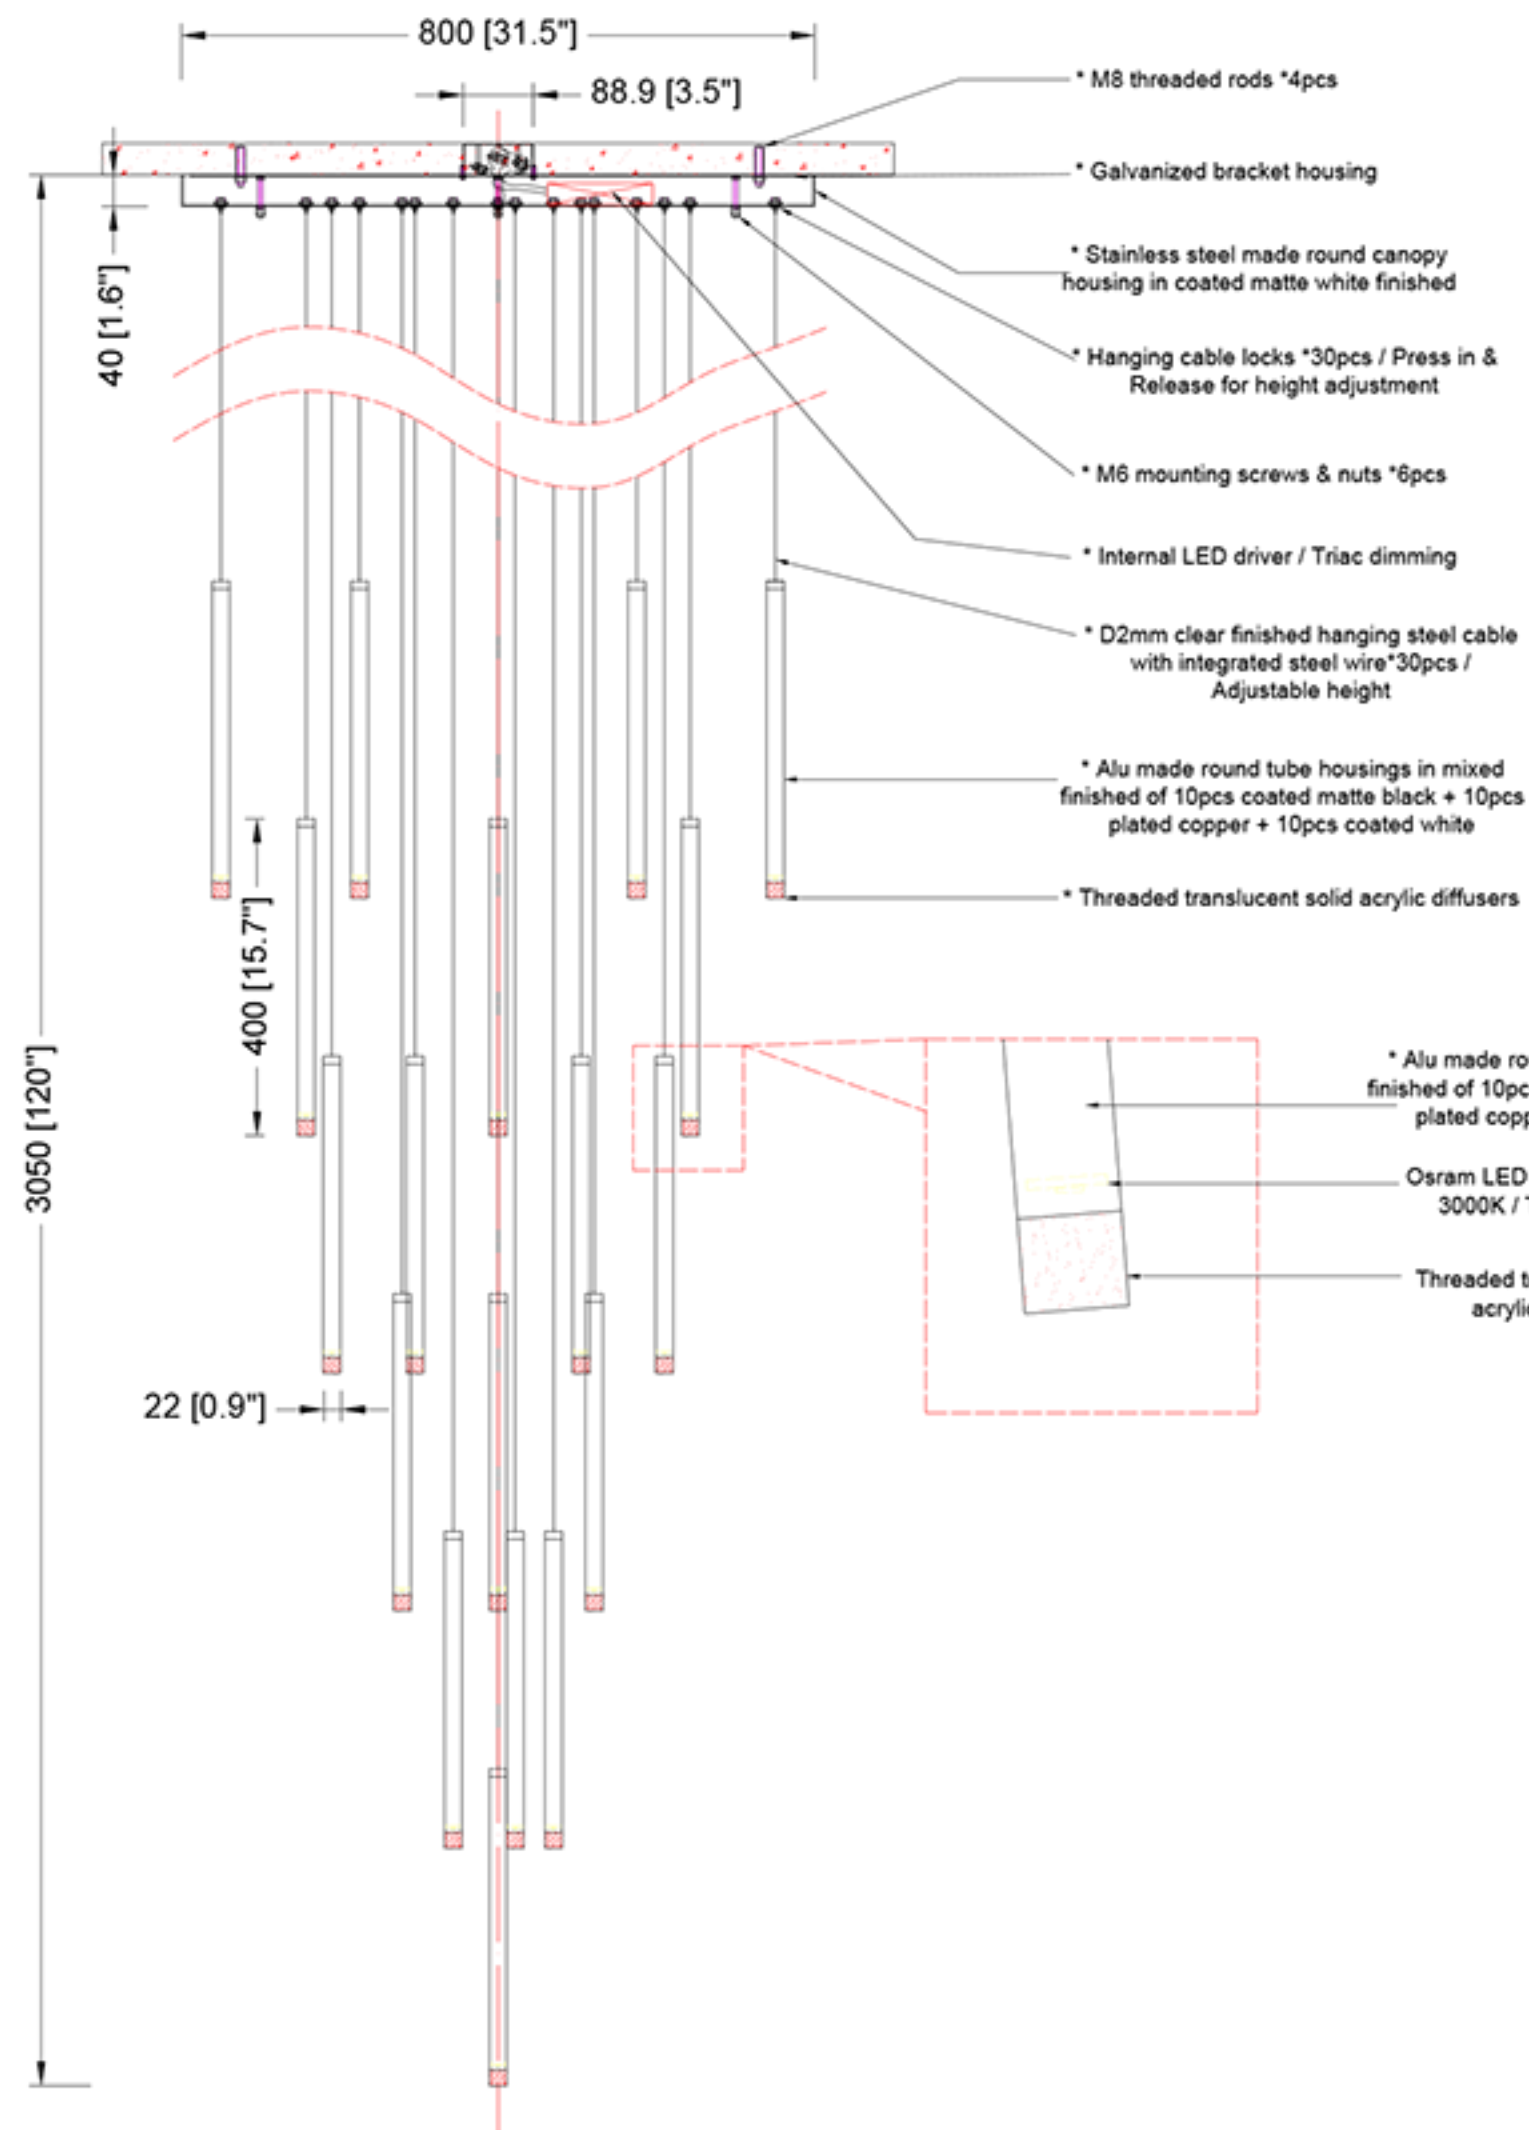

REEF LIGHTING  
WHERE LIGHT TOUCHES THE SEA

PROJECT:  
PO 5230

±5MM  
Size tolerance  
± 1/2"  
Angle tolerance

Date: 07-08-2023

Revision:

Type: Pendant lamp

Item No: 9616-30-MIX

Dwg by:

Verification by:

Scale: 1: 15

Area/Location:

Dimension:  
31.5"L x 31.5"W x 120"OAH

Finish: White + Black + Copper

Materials: Stainless steel + Iron + Alu + Acrylic

Weight: 23 kgs

Light: Osram LED lighting 3W \*30pcs 3000K /  
Triac dimming

Qty: 2 pcs

- Approved
- Approved as noted
- Revise & resubmit

Date: \_\_\_\_\_

Signature: \_\_\_\_\_

Notes:

- \*1: Different design & size canopy from original.
- \*2: Different LED light & structure from original.
- \*3: Different mounting structure from original.
- \*4: Different hanging height from original.
- \*5: Triac dimming function on fixture.
- \*6: Different finished on fixture.

Reef Lighting, Inc. reserves the right to change or modify the product specifications without notification.

ELEVATION VIEW

SCALE: 1:15

BOTTOM VIEW

SCALE: 1:15

Ref Pic

SCALE: NTS