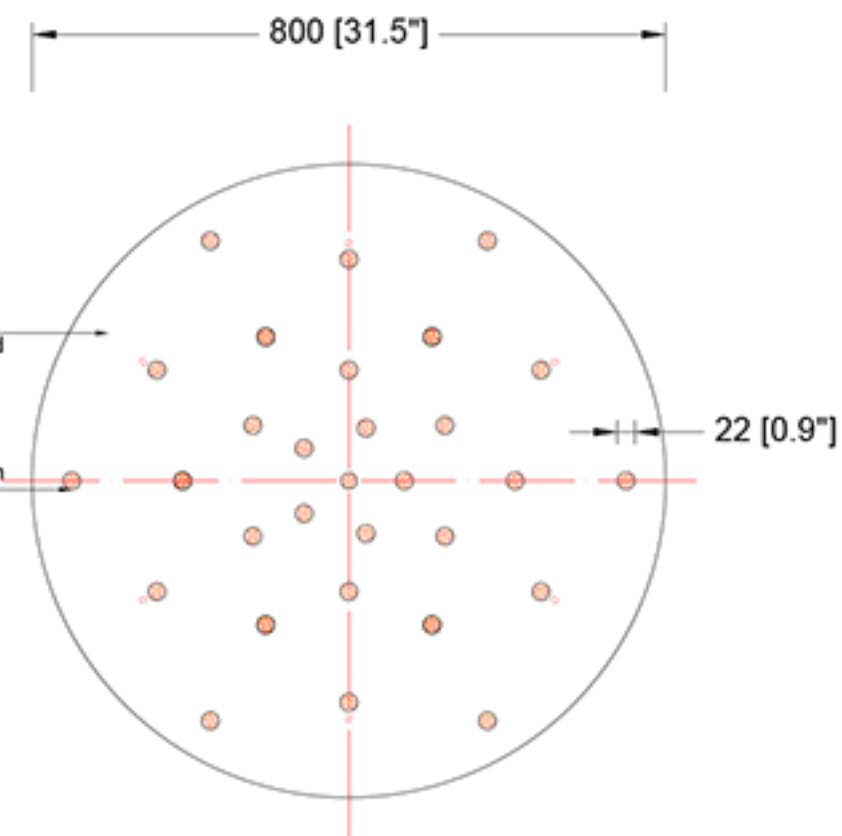

REEF LIGHTING  
WHERE LIGHT TOUCHES THE SEA

PROJECT:  
PO 5230

±5MM  
Size tolerance  
± 1/2"  
Angle tolerance

Date: 07-08-2023

Revision:

Type: Pendant lamp

Item No: 9616-30-MIX

Dwg by:

Verification by:

Scale: 1: 15

Area/Location:

Dimension:  
31.5"L x 31.5"W x 120"OAH

Finish: White + Black + Copper

Materials: Stainless steel + Iron + Alu + Acrylic

Weight: 23 kgs

Light: Osram LED lighting 3W \*30pcs 3000K /  
Triac dimming

Reef Lighting, Inc. reserves the right to change or modify the product specifications without notification.

ELEVATION VIEW

SCALE: 1:15

BOTTOM VIEW

SCALE: 1:15

Ref Pic

SCALE: NTS