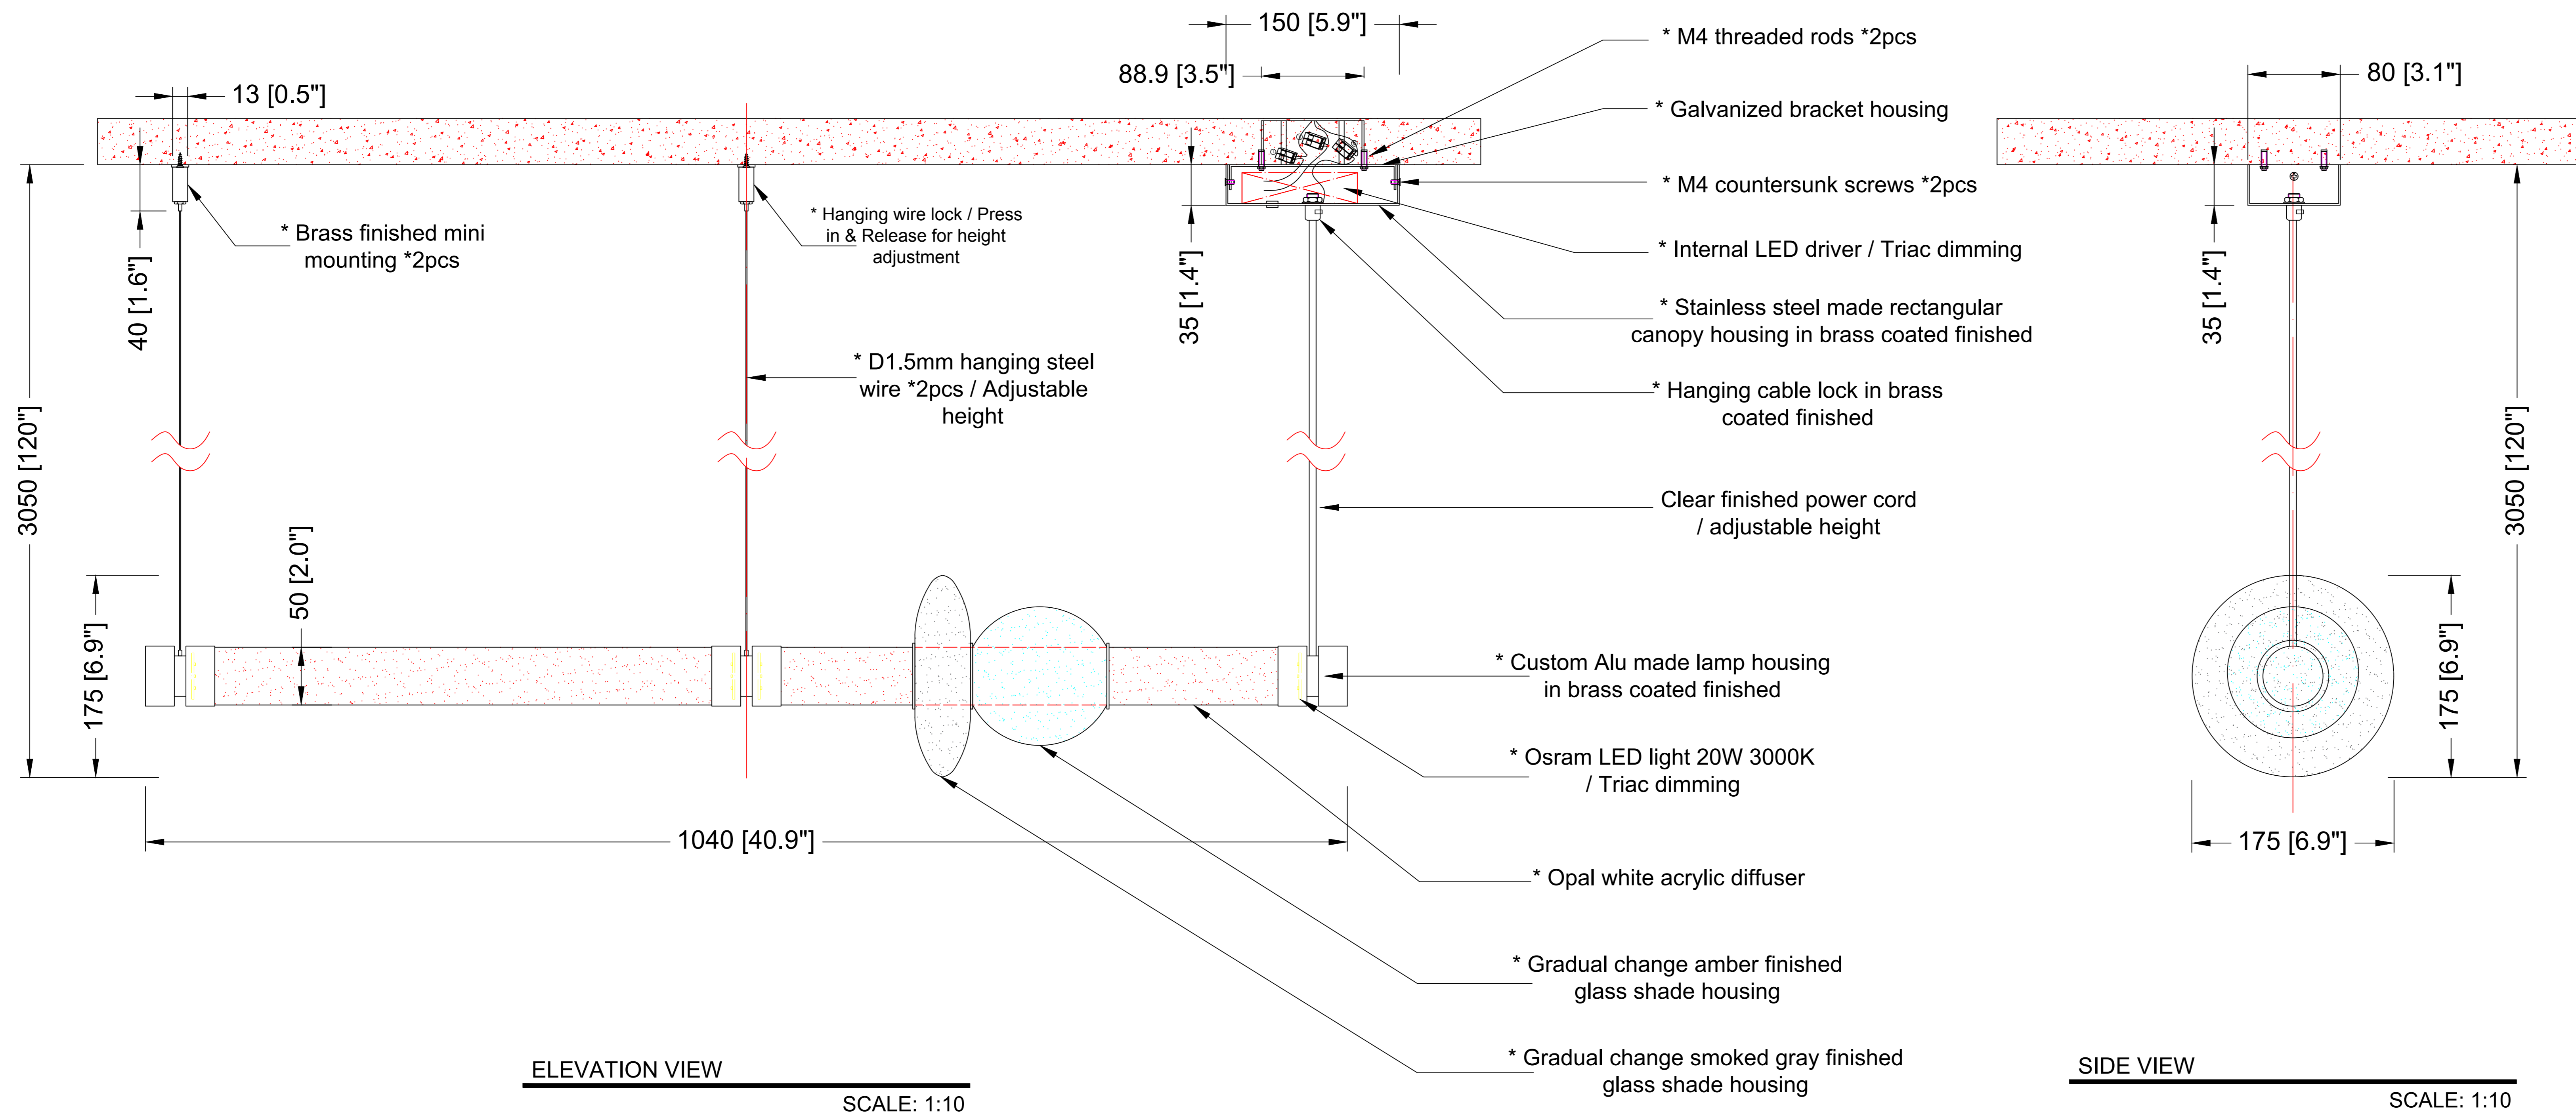

REEF LIGHTING
WHERE LIGHT TOUCHES THE SEA

PROJECT:

PO 5230

±5MM
Size tolerance
± 1/2°
Angle tolerance

Date: 03-08-2023

Revision:

Type: Pendant lamp

Item No: 9327 - A

Dwg by:

Verification by:

Scale: 1: 10

Area/Location:

Dimension:

40.9"L x 6.9"W x 120"OAH

Finish: Amber + Smoked gray + White + Brass finished

Materials: Stainless steel + Alu + Glass + Acrylic

Weight: 8 kgs

Light: Osram LED light 20W 3000K / Triac dimming

Qty: 5 pcs

☐ Approved

☐ Approved as noted

☐ Revise & resubmit

Date: _____

Signature: _____

Notes:

- *1: Different design & size canopy from original.
- *2: Different mounting structure from original.
- *3: Different but similar fixture size & custom size Alu housing from original.
- *4: Different but similar glass finished from original.
- *5: Triac dimming function.

Reef Lighting, Inc. reserves the right to change or modify the product specifications without notification.

Ref Pic

SCALE: NTS