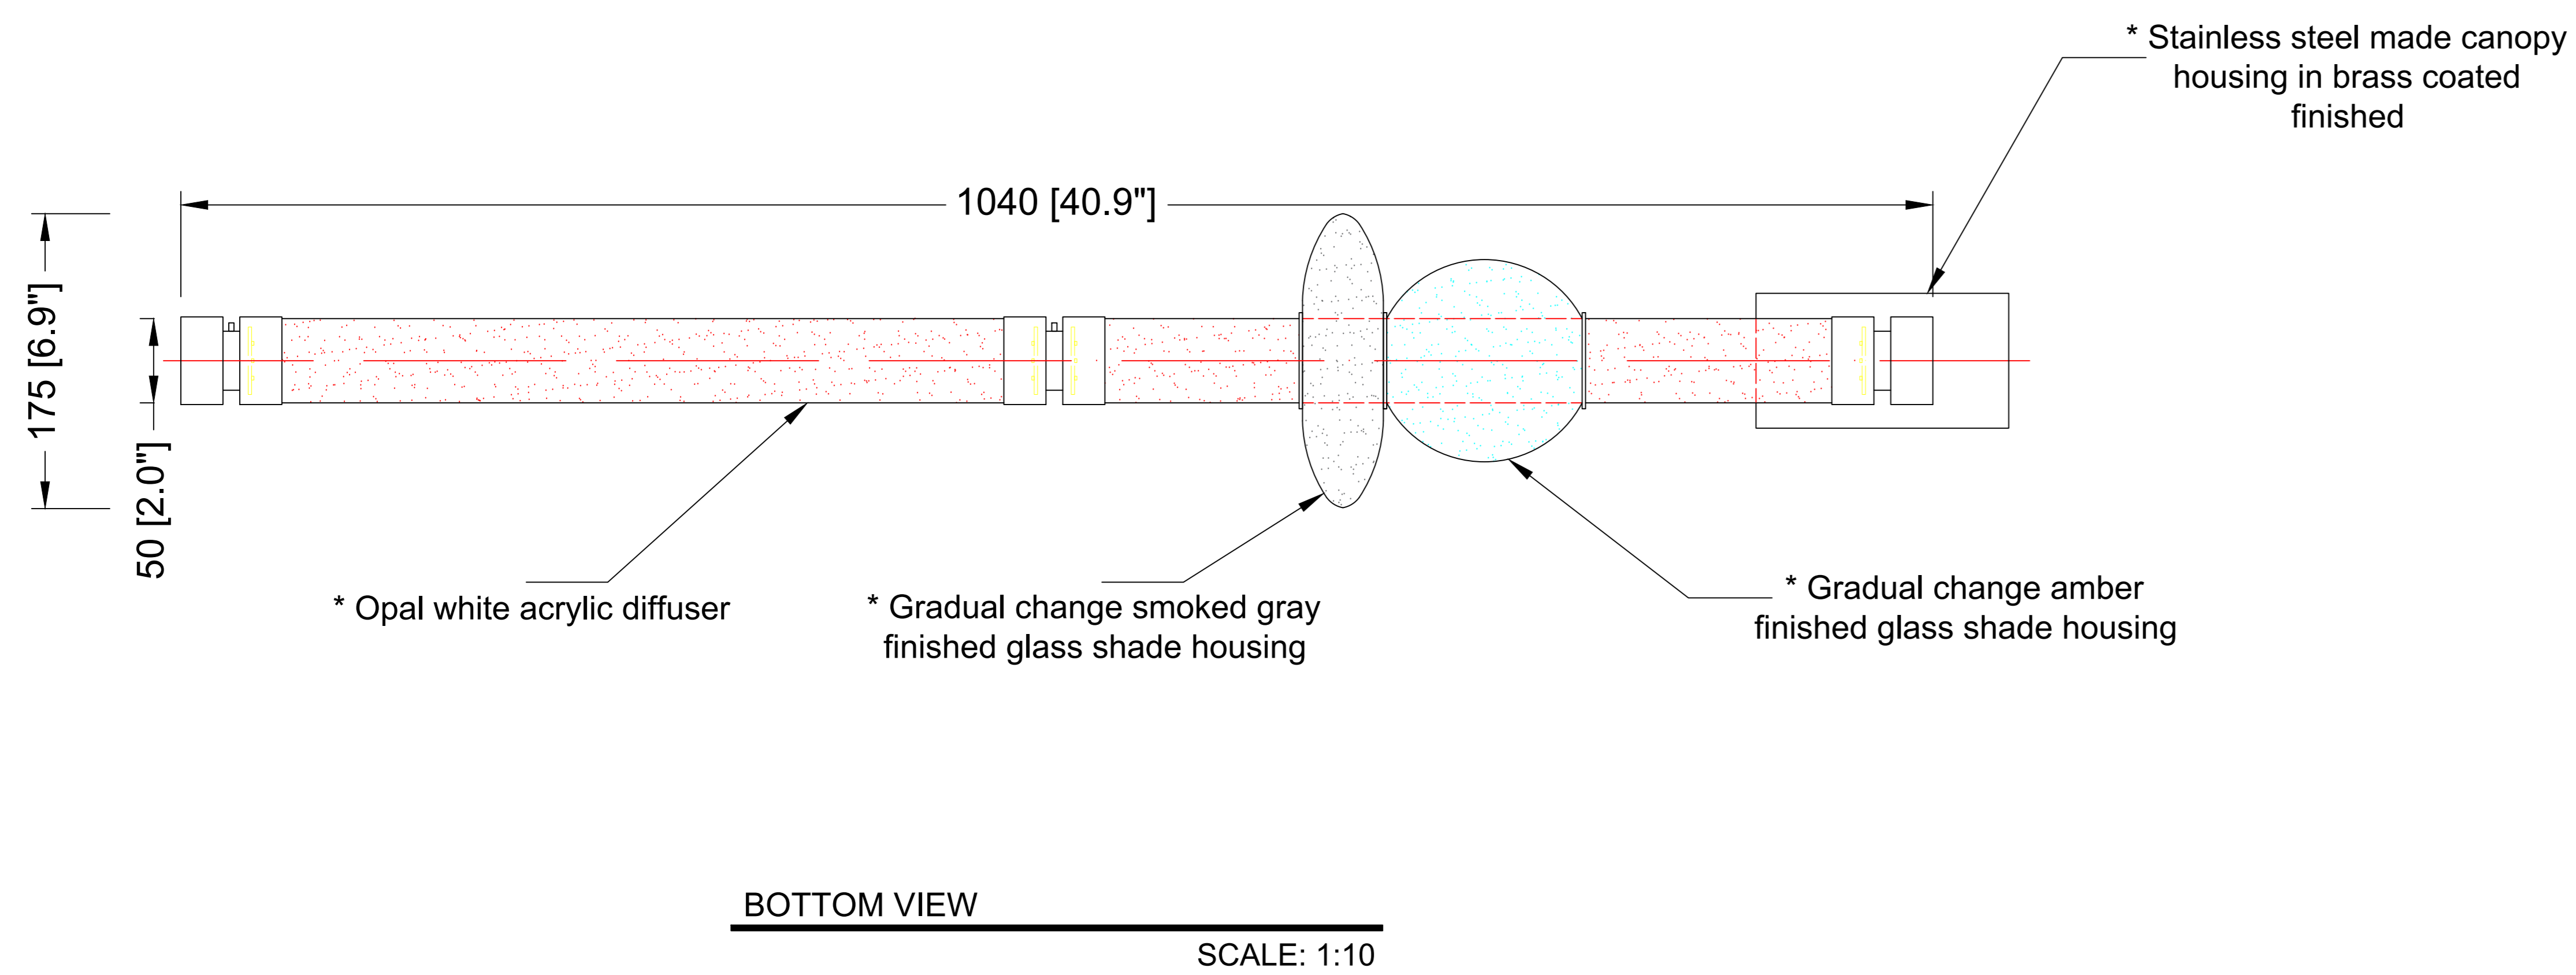

REEF LIGHTING
WHERE LIGHT TOUCHES THE SEA

PROJECT:

PO 5230

±5MM
Size tolerance
± 1/2°
Angle tolerance

Date: 03-08-2023

Revision:

Type: Pendant lamp

Item No: 9327 - A

Dwg by:

Verification by:

Scale: 1: 10

Area/Location:

Dimension:

40.9"L x 6.9"W x 120"OAH

Finish: Amber + Smoked gray + White + Brass finished

Materials: Stainless steel + Alu + Glass + Acrylic

Weight: 8 kgs

Light: Osram LED light 20W 3000K / Triac dimming

Qty: 5 pcs

☐ Approved

☐ Approved as noted

☐ Revise & resubmit

Date: _____

Signature: _____

Notes:

- *1: Different design & size canopy from original.
- *2: Different mounting structure from original.
- *3: Different but similar fixture size & custom size Alu housing from original.
- *4: Different but similar glass finished from original.
- *5: Triac dimming function.

Reef Lighting, Inc. reserves the right to change or modify the product specifications without notification.

Ref Pic

SCALE: NTS