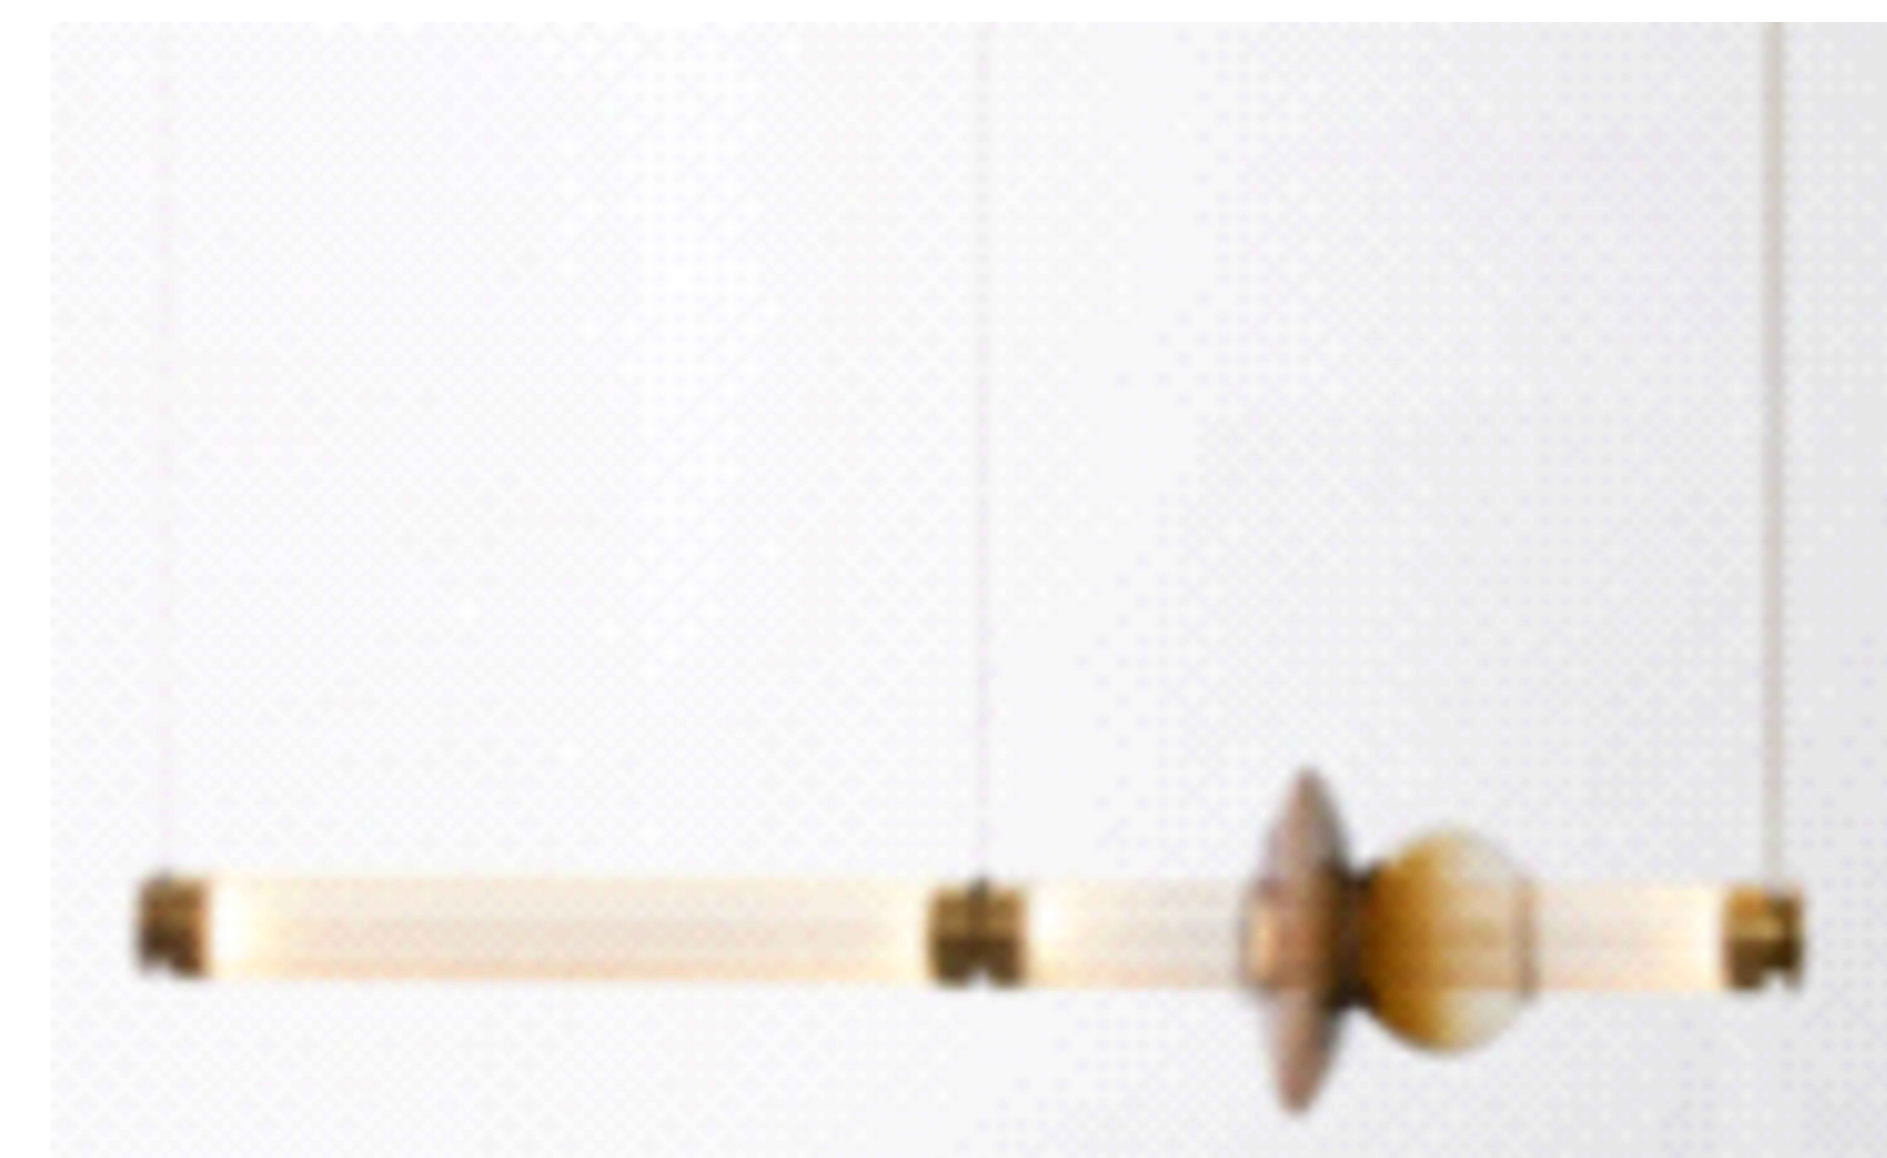

REEF LIGHTING
WHERE LIGHT TOUCHES THE SEA

PROJECT:

PO 5230

±5MM
Size tolerance
± 1/2°
Angle tolerance

Date: 03-08-2023

Revision:

Type: Pendant lamp

Item No: 9327 - A

Dwg by:

Verification by:

Scale: 1: 10

Area/Location:

Dimension:

40.9"L x 6.9"W x 120"OAH

Finish: Amber + Smoked gray + White + Brass finished

Materials: Stainless steel + Alu + Glass + Acrylic

Weight: 8 kgs

Light: Osram LED light 20W 3000K / Triac dimming

Qty: 5 pcs

☐ Approved

☐ Approved as noted

☐ Revise & resubmit

Date: _____

Signature: _____

Notes:

- *1: Different design & size canopy from original.
- *2: Different mounting structure from original.
- *3: Different but similar fixture size & custom size Alu housing from original.
- *4: Different but similar glass finished from original.
- *5: Triac dimming function.

Reef Lighting, Inc. reserves the right to change or modify the product specifications without notification.

Ref Pic

SCALE: NTS