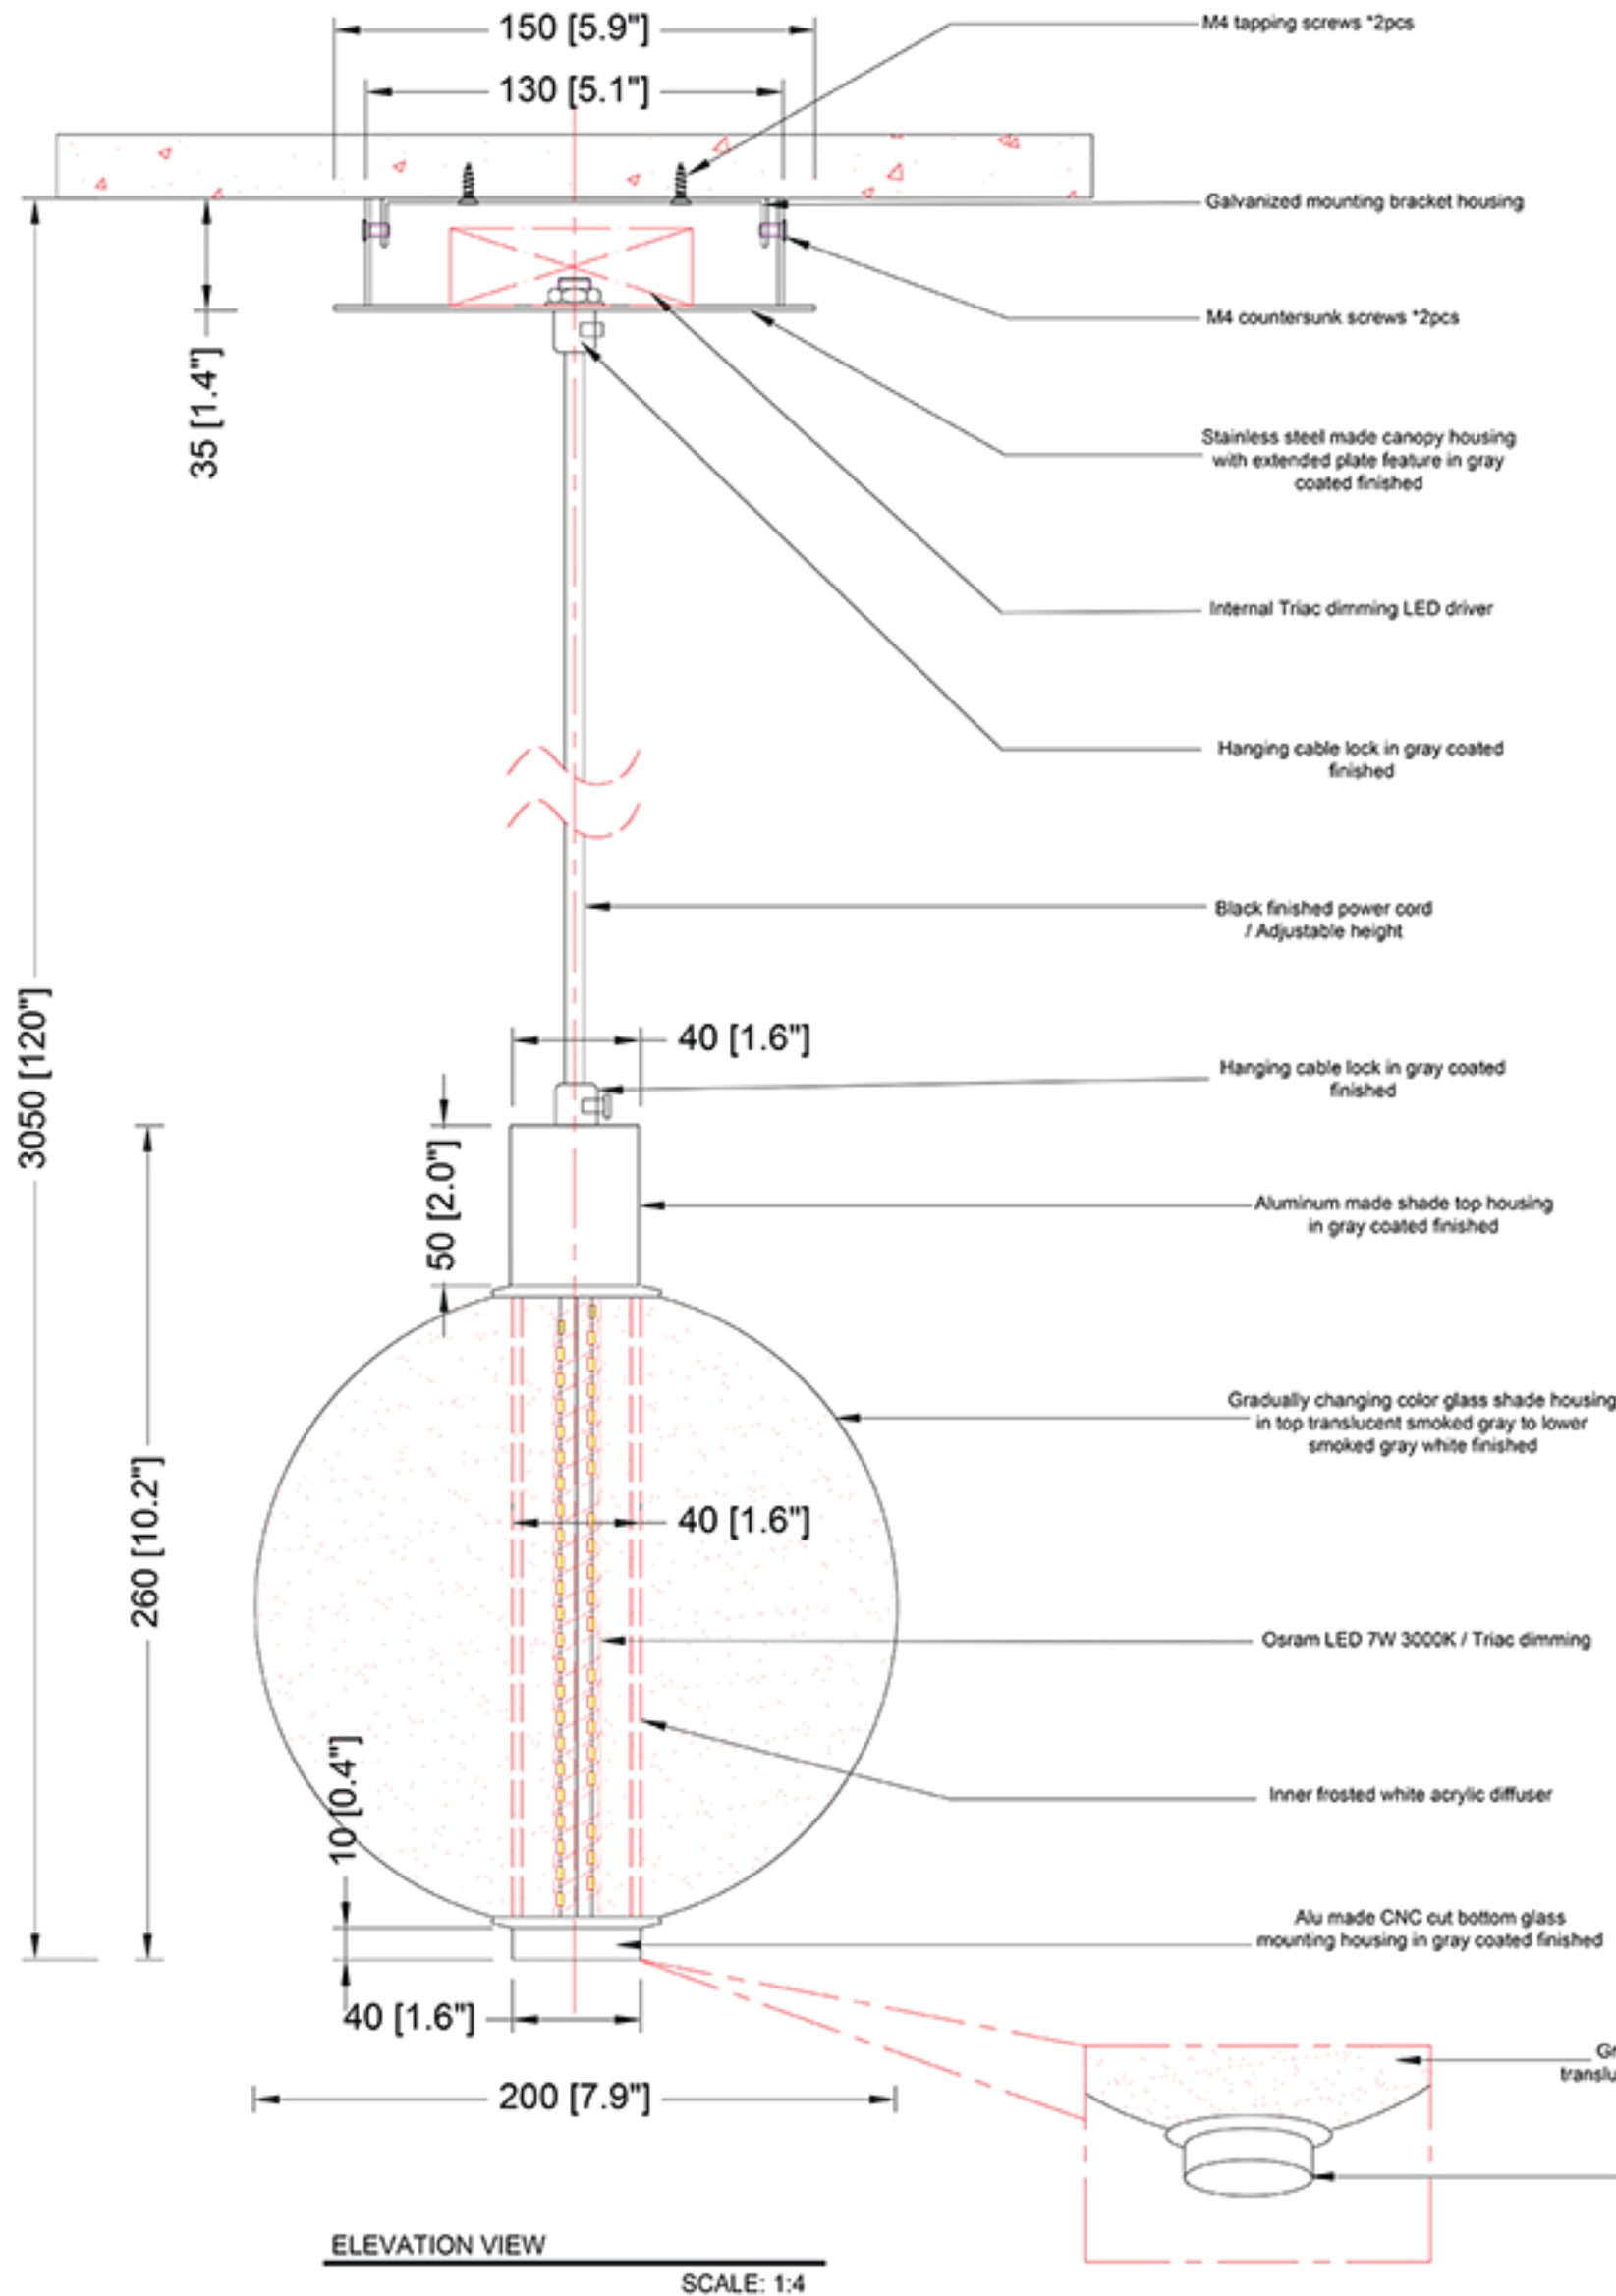

REEF LIGHTING
WHERE LIGHT TOUCHES THE SEA

PROJECT:

Reef Lighting

±5MM
Size tolerance
± 1/2"
Angle tolerance

Date: 30-06-2023

Revision:

Type: Pendant lamp

Item No: 9722-SGY

Dwg by:

Verification by:

Scale: 1: 4

Area/Location:

Dimension:

7.9"L X 7.9"W X 10.2"H / 120"OAH

Finish: Smoked gray + Gray + White finished

Materials: Stainless steel + Alu + Glass + Acrylic

Weight: 2 kgs

Light: Osram LED 7W 3000K / Triac dimming

Qty: 12 pcs

☐ Approved

☐ Approved as noted

☐ Revise & resubmit

Date: _____

Signature: _____

Notes:

Ref Pic

SCALE: NTS

REEF LIGHTING RESERVES THE RIGHT TO CHANGE OR MODIFY THE PRODUCT SPECIFICATION WITHOUT NOTIFICATION.