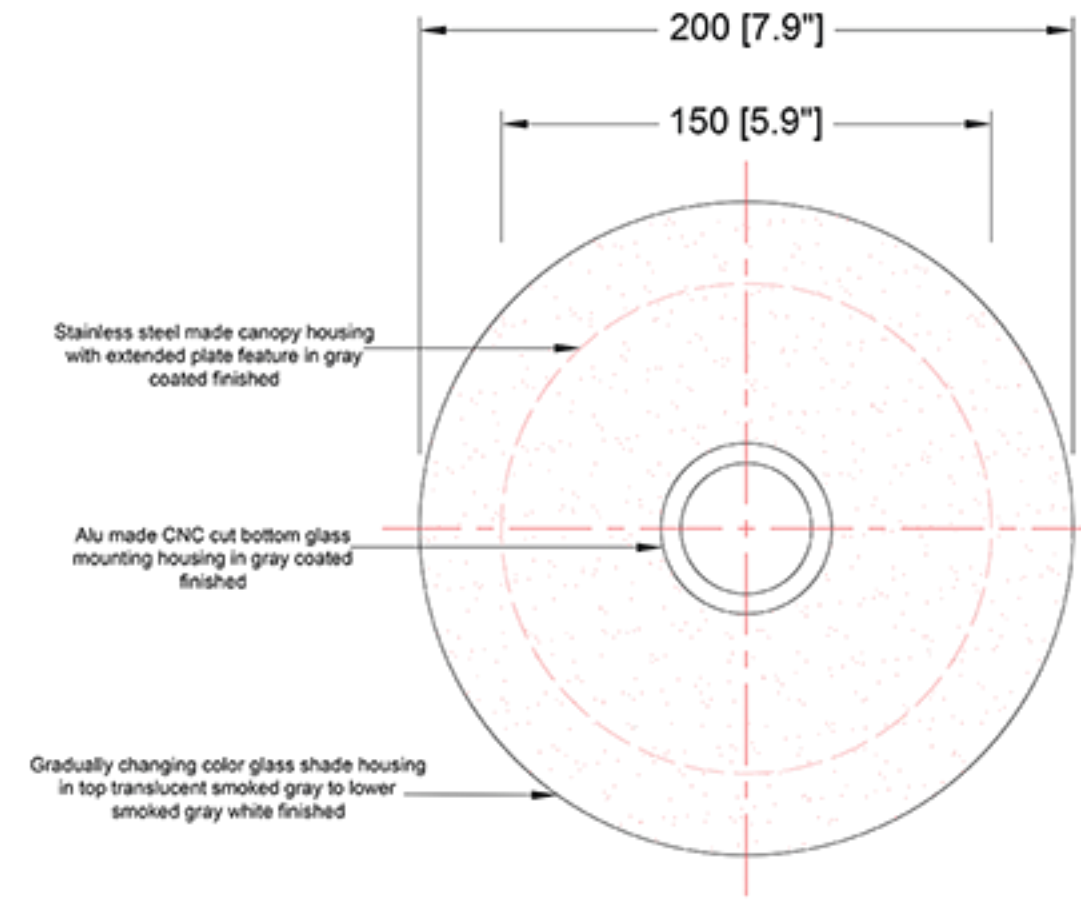

REEF LIGHTING
WHERE LIGHT TOUCHES THE SEA

PROJECT:

Reef Lighting

±5MM
Size tolerance
± 1/2"
Angle tolerance

Date: 30-06-2023

Revision:

Type: Pendant lamp

Item No: 9722-SGY

Dwg by:

Verification by:

Scale: 1: 4

Area/Location:

Dimension:

7.9"L X 7.9"W X 10.2"H / 120"OAH

Finish: Smoked gray + Gray + White finished

Materials: Stainless steel + Alu + Glass + Acrylic

Weight: 2 kgs

Light: Osram LED 7W 3000K / Triac dimming

Qty: 12 pcs

☐ Approved

☐ Approved as noted

☐ Revise & resubmit

Date: _____

Signature: _____

Notes:

Ref Pic

SCALE: NTS

REEF LIGHTING RESERVES THE RIGHT TO CHANGE OR MODIFY THE PRODUCT SPECIFICATION WITHOUT NOTIFICATION.