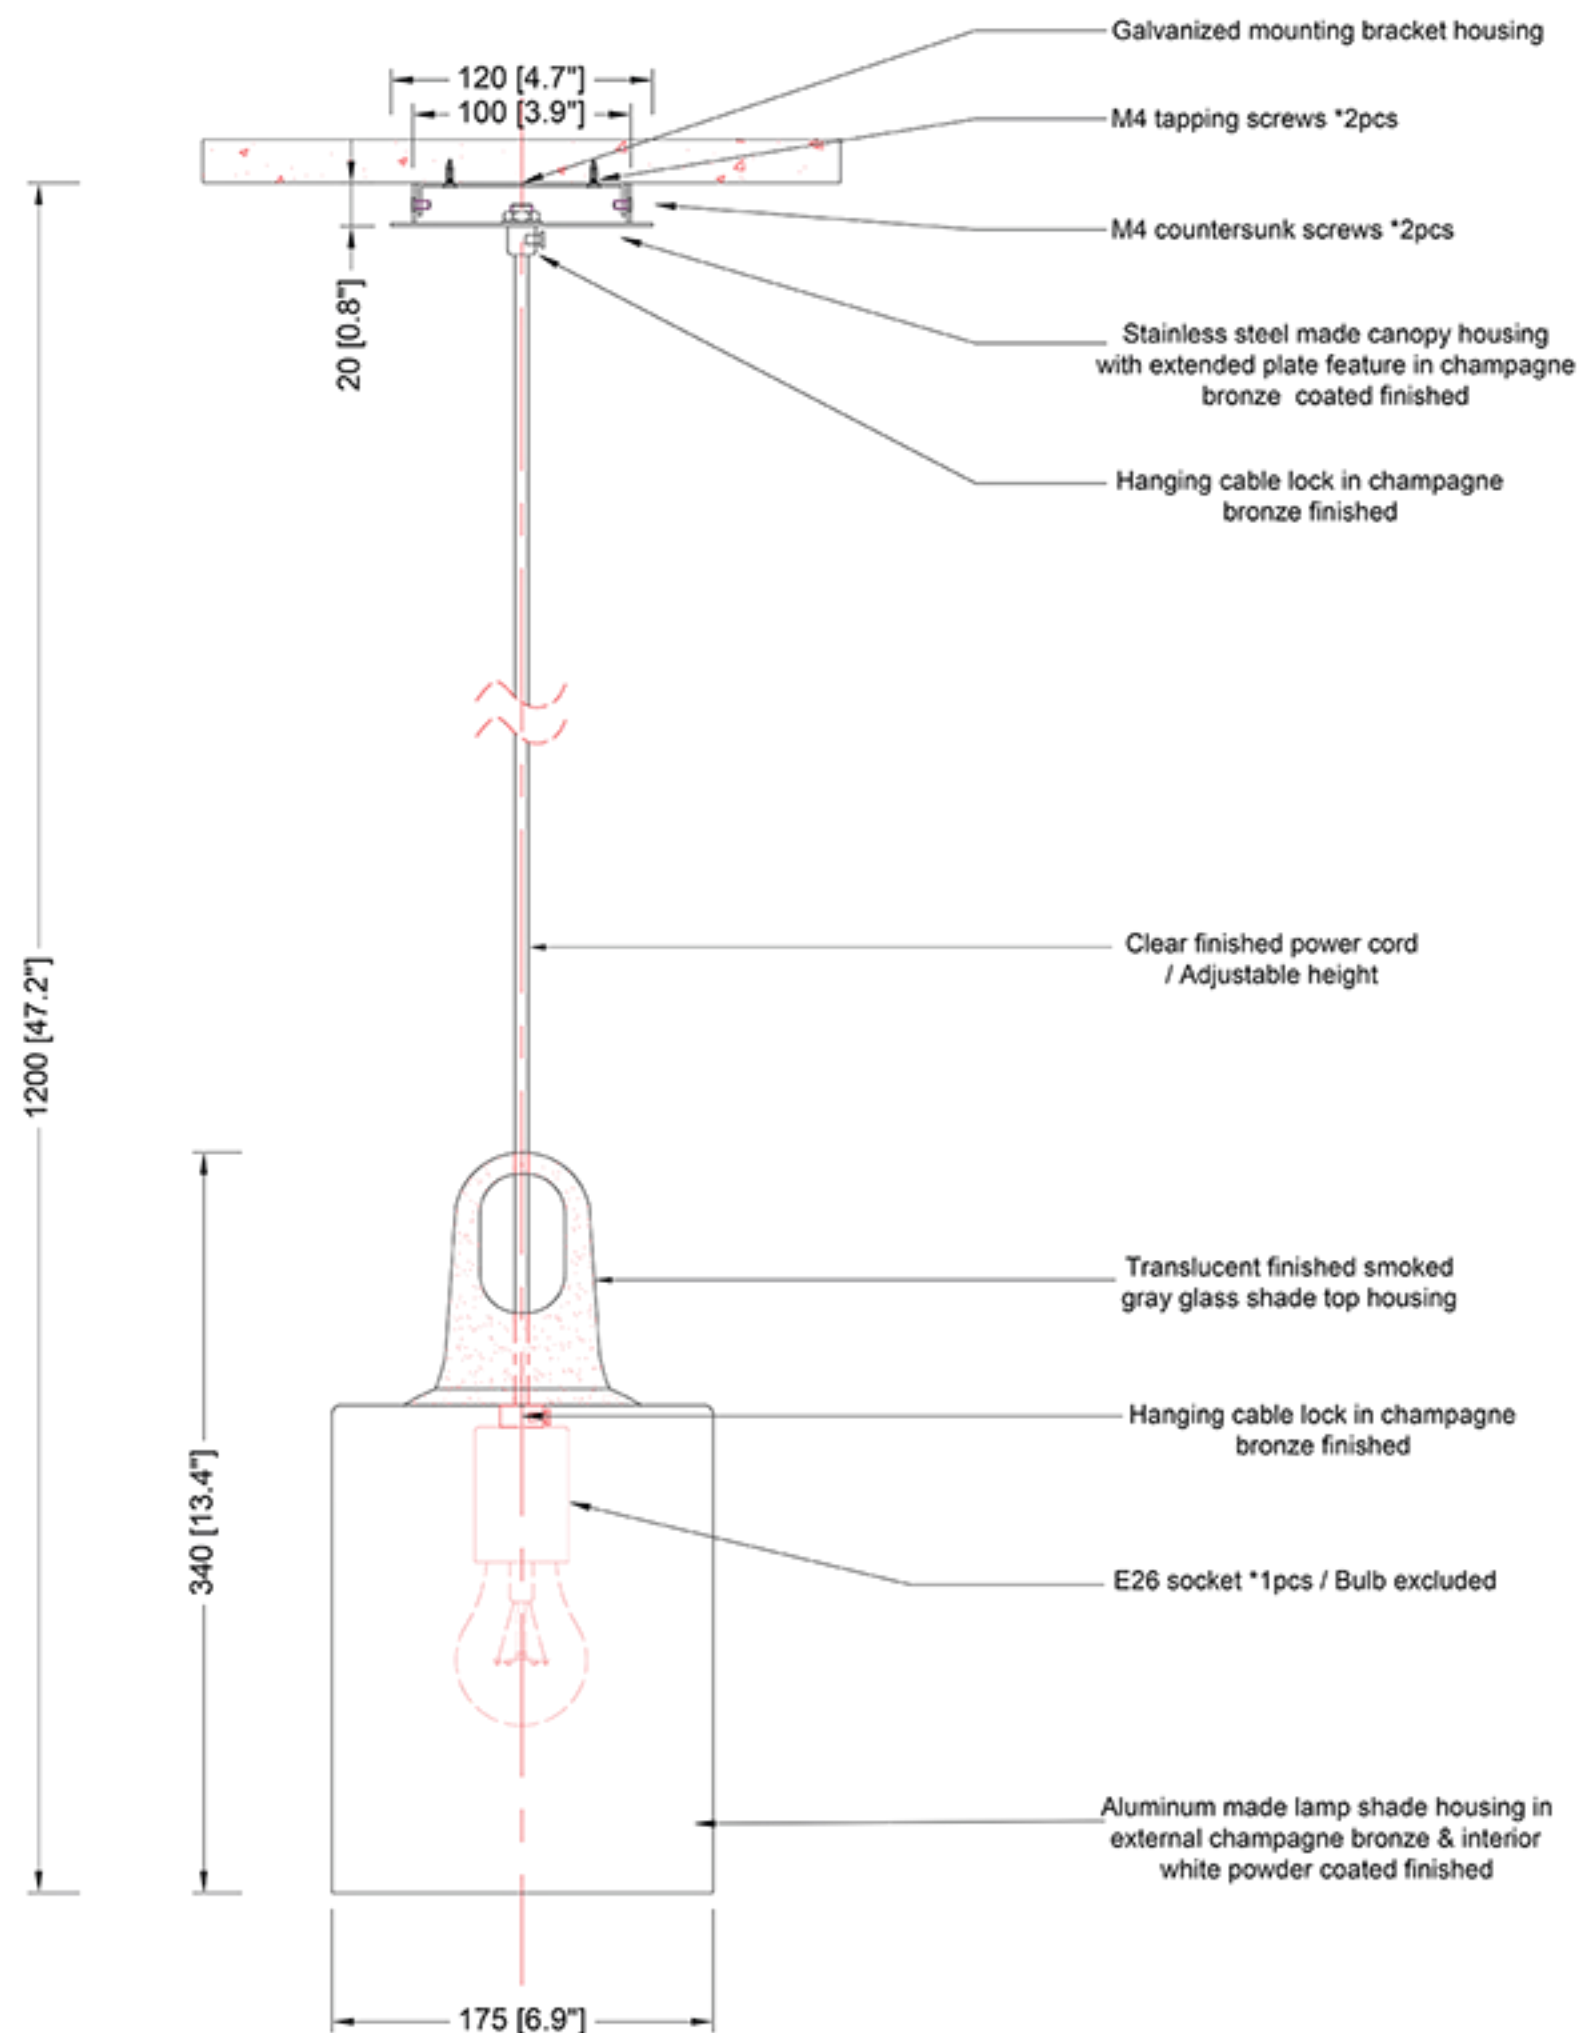

REEF LIGHTING
WHERE LIGHT TOUCHES THE SEA

PROJECT:

Reef Lighting

±5MM
Size tolerance
± 1/2°
Angle tolerance

Date: 30-06-2023

Revision:

Type: Pendant lamp

Item No: 9344-BZ/CR

Dwg by:

Verification by:

Scale: 1: 6

Area/Location:

Dimension:

11"L X 11"W X 13.4"H / 120"OAH

Finish: Champagne bronze + White + Smoked grey finished

Materials: Stainless steel + Alu + Glass

Notes:

REEF LIGHTING RESERVES THE RIGHT TO CHANGE OR MODIFY THE PRODUCT SPECIFICATION WITHOUT NOTIFICATION.

ELEVATION VIEW

SCALE: 1:6

Stainless steel made canopy housing with extended plate feature in champagne bronze coated finished

Aluminum made lamp shade housing in external matte champagne bronze & interior white powder coated finished

175 [6.9"]

BOTTOM VIEW

SCALE: 1:6

Ref Pic

SCALE: NTS