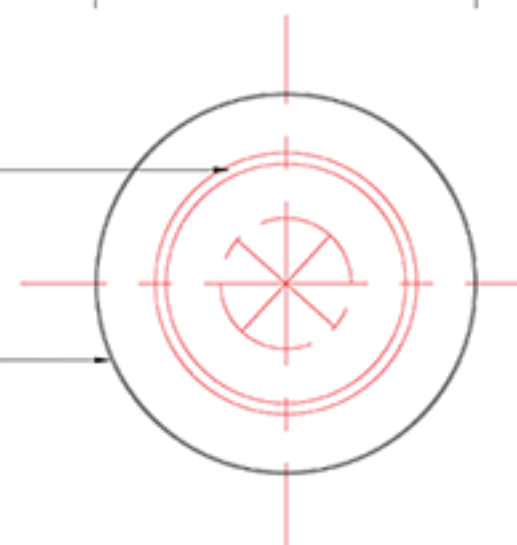

REEF LIGHTING
WHERE LIGHT TOUCHES THE SEA

PROJECT:

Reef Lighting

±5MM
Size tolerance
± 1/2°
Angle tolerance

Date: 30-06-2023

Revision:

Type: Pendant lamp

Item No: 9344-BZ/CR

Dwg by:

Verification by:

Scale: 1: 6

Area/Location:

Dimension:

11"L X 11"W X 13.4"H / 120"OAH

Finish: Champagne bronze + White + Smoked grey finished

Materials: Stainless steel + Alu + Glass

Notes:

REEF LIGHTING RESERVES THE RIGHT TO CHANGE OR MODIFY THE PRODUCT SPECIFICATION WITHOUT NOTIFICATION.

ELEVATION VIEW

SCALE: 1:6

Stainless steel made canopy housing with extended plate feature in champagne bronze coated finished

Aluminum made lamp shade housing in external matte champagne bronze & interior white powder coated finished

175 [6.9"]

BOTTOM VIEW

SCALE: 1:6

Ref Pic

SCALE: NTS