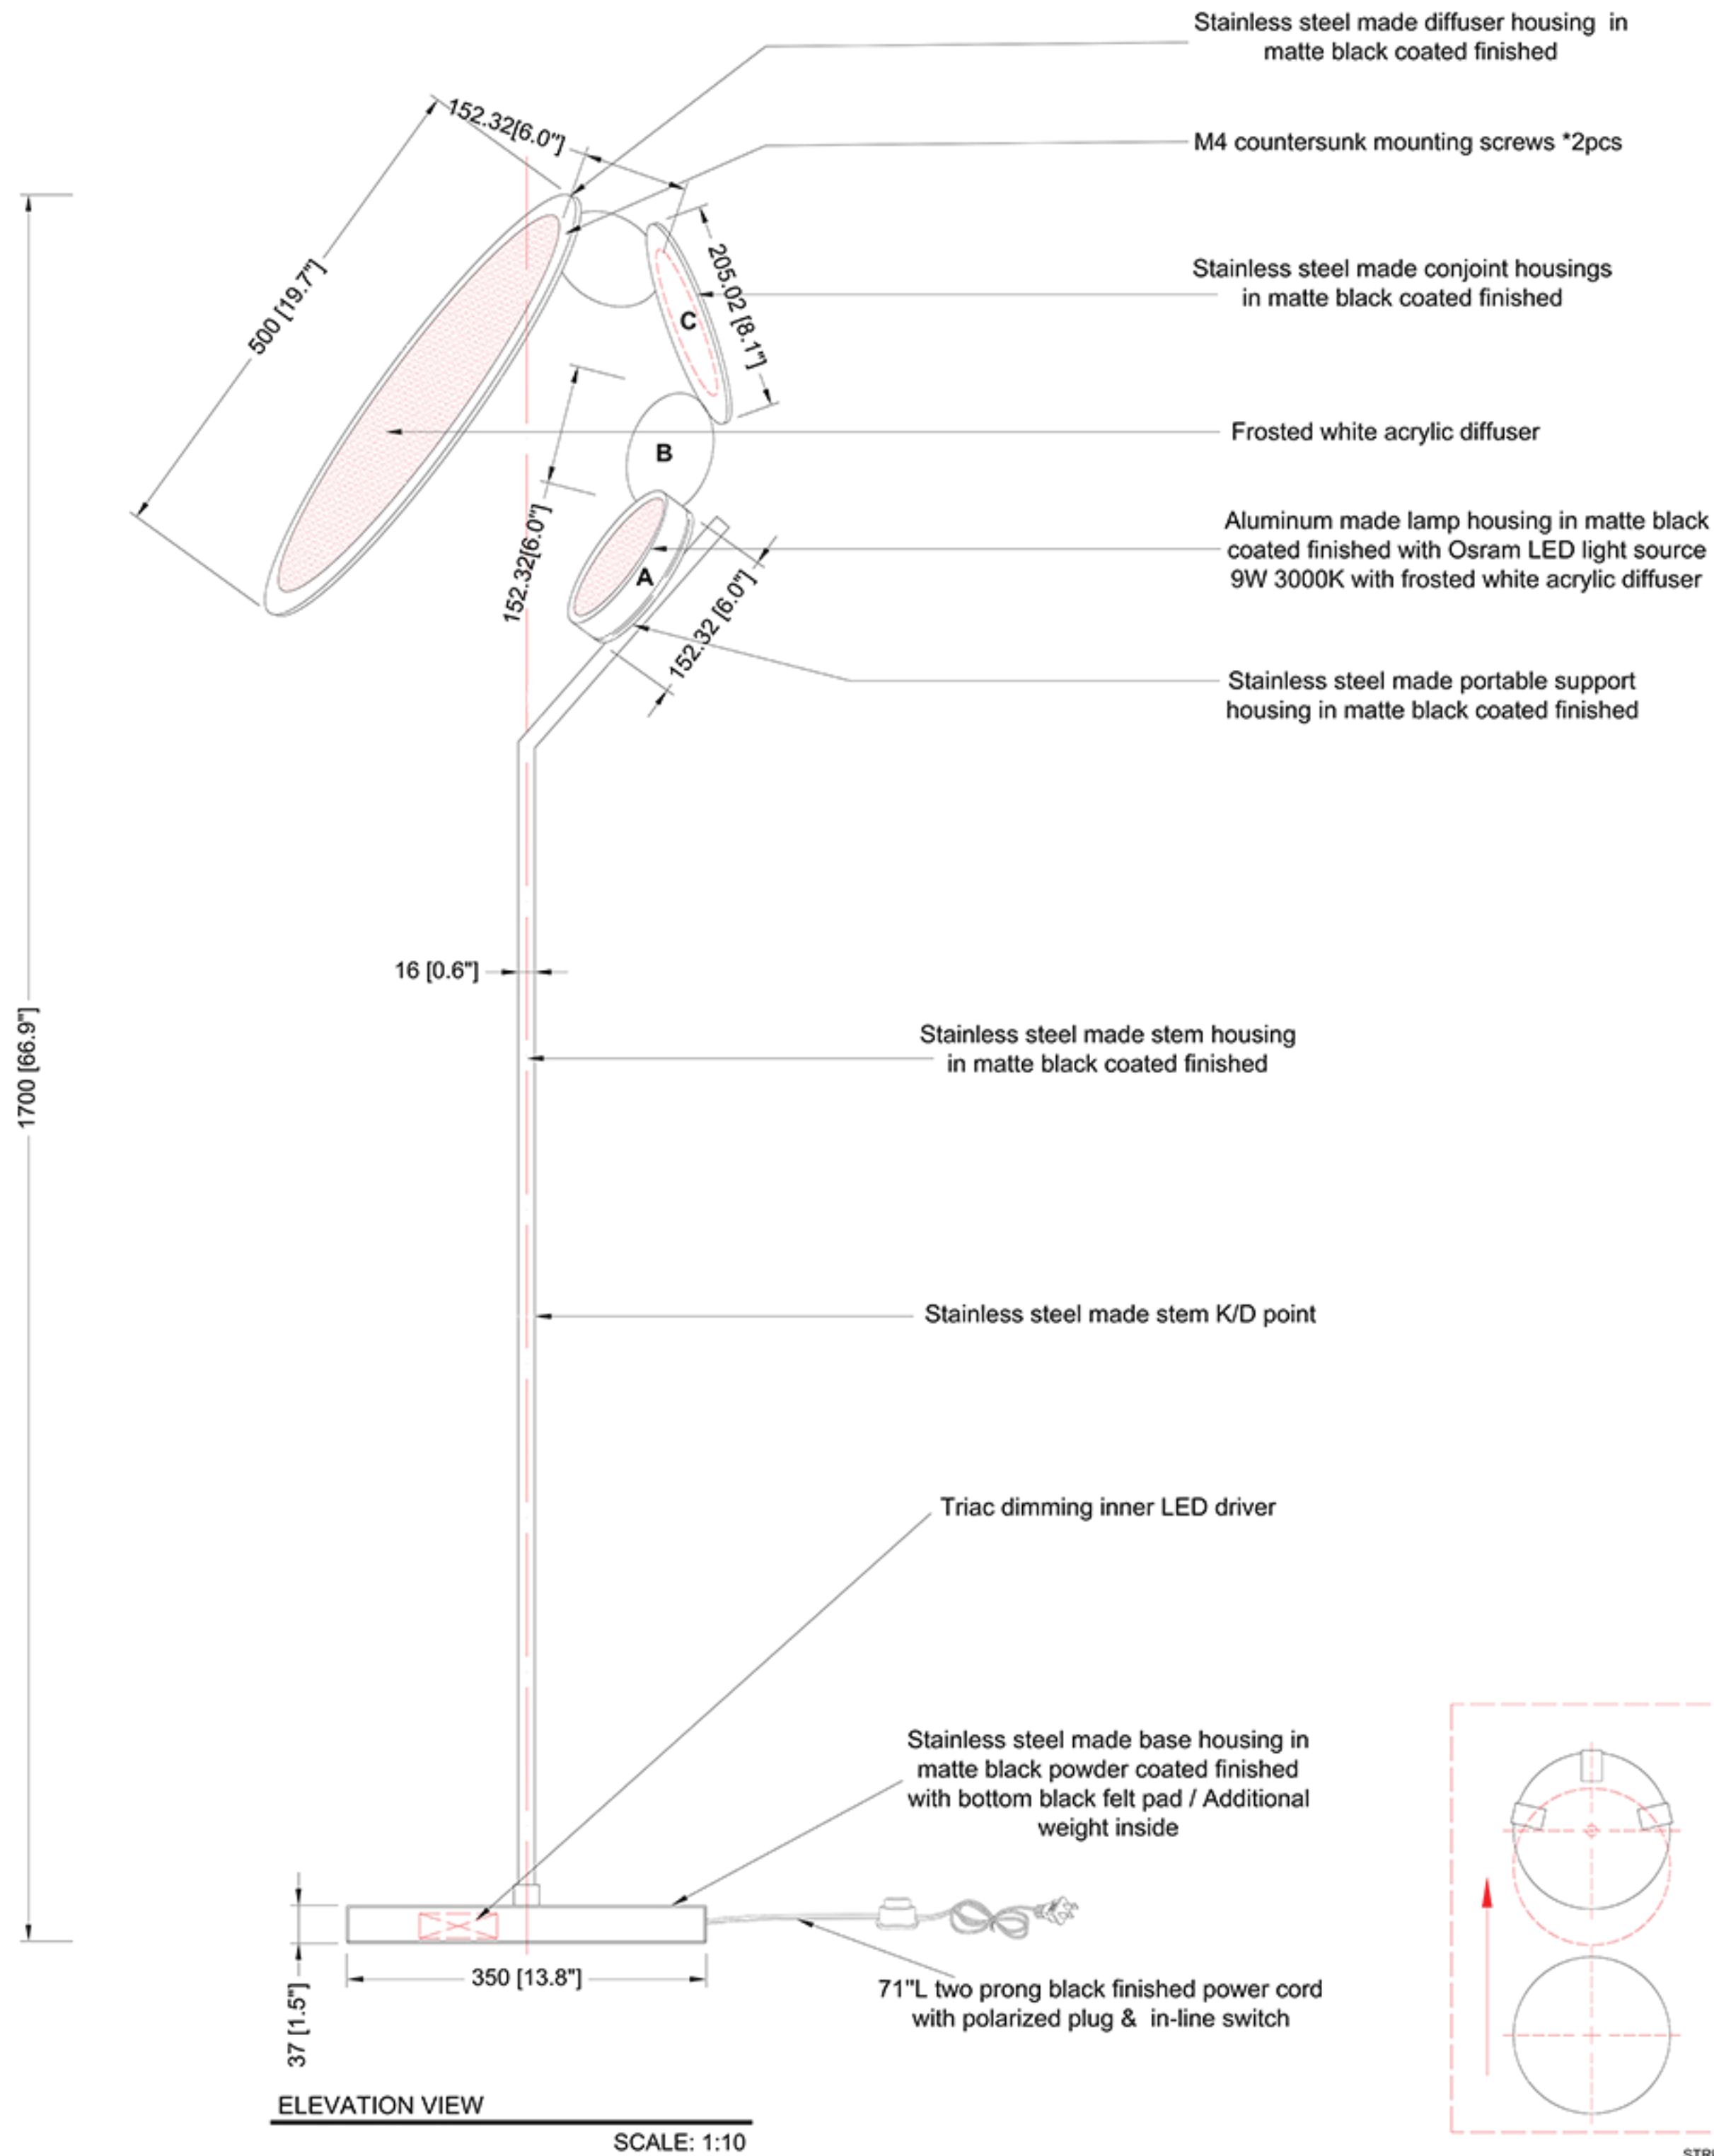

REEF LIGHTING
WHERE LIGHT TOUCHES THE SEA

PROJECT:

Reef Lighting

±5MM
Size tolerance
± 1/2°
Angle tolerance

Date: 30-06-2023

Revision:

Type: Floor lamp

Item No: 9646

Dwg by:

Verification by:

Scale: 1: 10

Area/Location:

Dimension:

19.7"L x 17.7"W x 66.9"H

Finish: Matte black + White finished

Materials: Stainless steel + Alu + Acrylic

Weight: 11 kgs

Light: Osram LED 7W 3000K / Triac dimming

Qty: 6 pcs

☐ Approved

☐ Approved as noted

☐ Revise & resubmit

Date: _____

Signature: _____

Notes:

REEF LIGHTING RESERVES THE RIGHT TO CHANGE OR MODIFY THE PRODUCT SPECIFICATION WITHOUT NOTIFICATION.