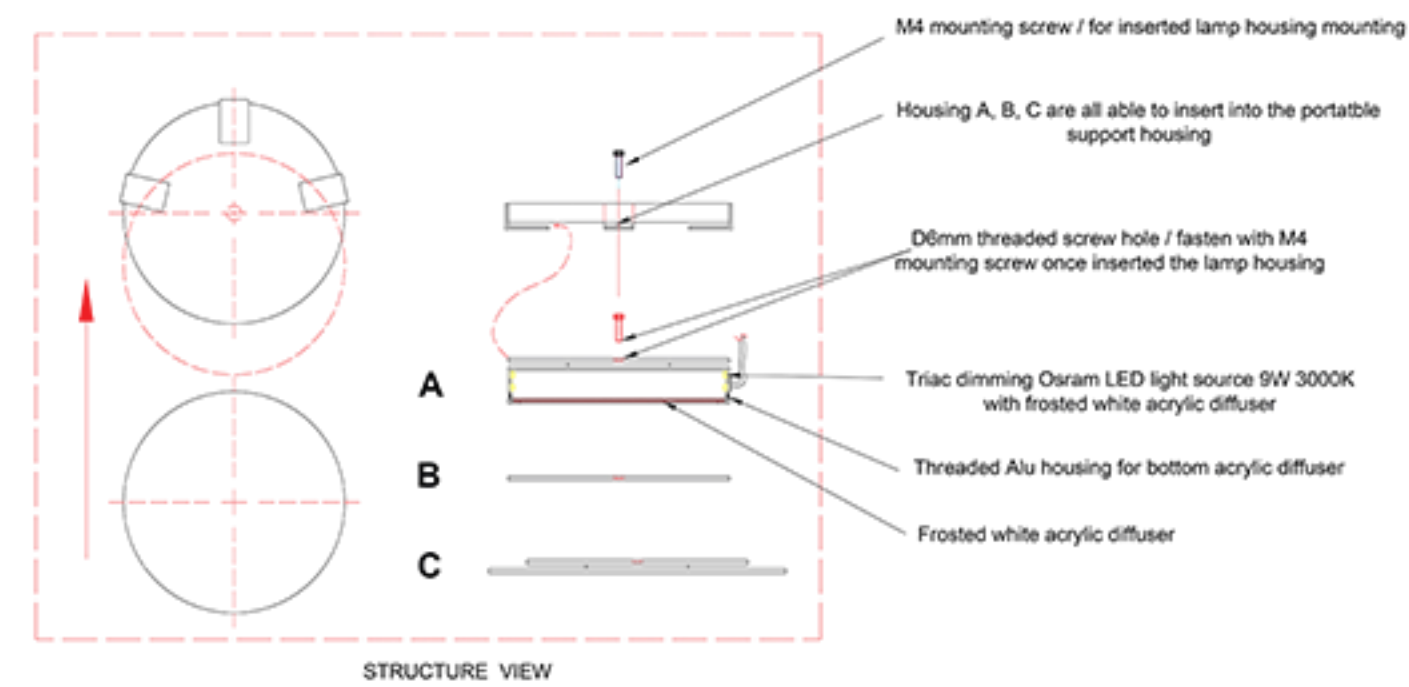

REEF LIGHTING
WHERE LIGHT TOUCHES THE SEA

PROJECT:

Reef Lighting

±5MM
Size tolerance
± 1/2°
Angle tolerance

Date: 30-06-2023

Revision:

Type: Floor lamp

Item No: 9646

Dwg by:

Verification by:

Scale: 1: 10

Area/Location:

Dimension:

19.7"L x 17.7"W x 66.9"H

Finish: Matte black + White finished

Materials: Stainless steel + Alu + Acrylic

Weight: 11 kgs

Light: Osram LED 7W 3000K / Triac dimming

Qty: 6 pcs

☐ Approved

☐ Approved as noted

☐ Revise & resubmit

Date: _____

Signature: _____

Notes:

REEF LIGHTING RESERVES THE RIGHT TO CHANGE OR MODIFY THE PRODUCT SPECIFICATION WITHOUT NOTIFICATION.