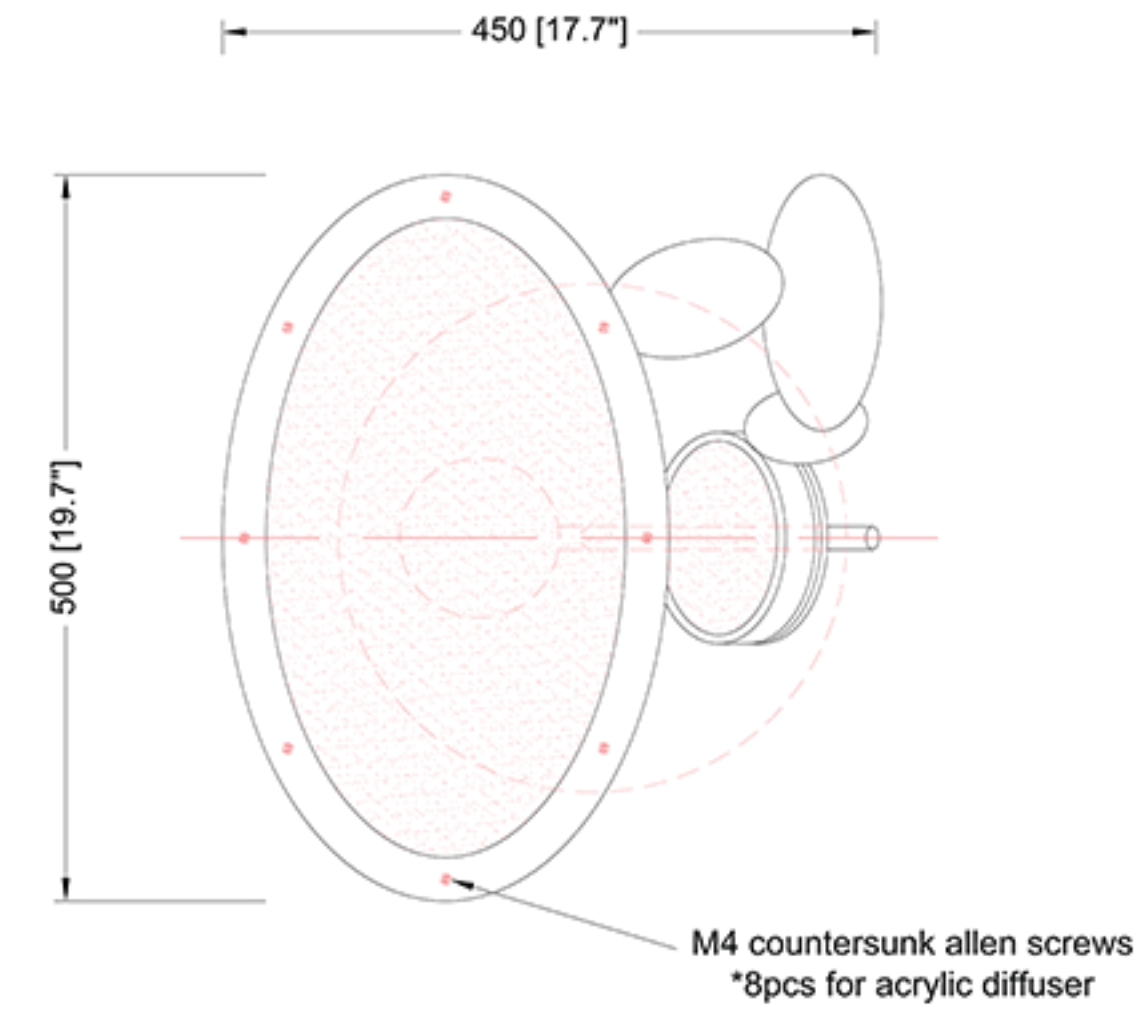

REEF LIGHTING
WHERE LIGHT TOUCHES THE SEA

PROJECT:

Reef Lighting

±5MM
Size tolerance
± 1/2°
Angle tolerance

Date: 30-06-2023

Revision:

Type: Floor lamp

Item No: 9646

Dwg by:

Verification by:

Scale: 1: 10

Area/Location:

Dimension:

19.7"L x 17.7"W x 66.9"H

Finish: Matte black + White finished

Materials: Stainless steel + Alu + Acrylic

Weight: 11 kgs

Light: Osram LED 7W 3000K / Triac dimming

Qty: 6 pcs

☐ Approved

☐ Approved as noted

☐ Revise & resubmit

Date: _____

Signature: _____

Notes:

REEF LIGHTING RESERVES THE RIGHT TO CHANGE OR MODIFY THE PRODUCT SPECIFICATION WITHOUT NOTIFICATION.