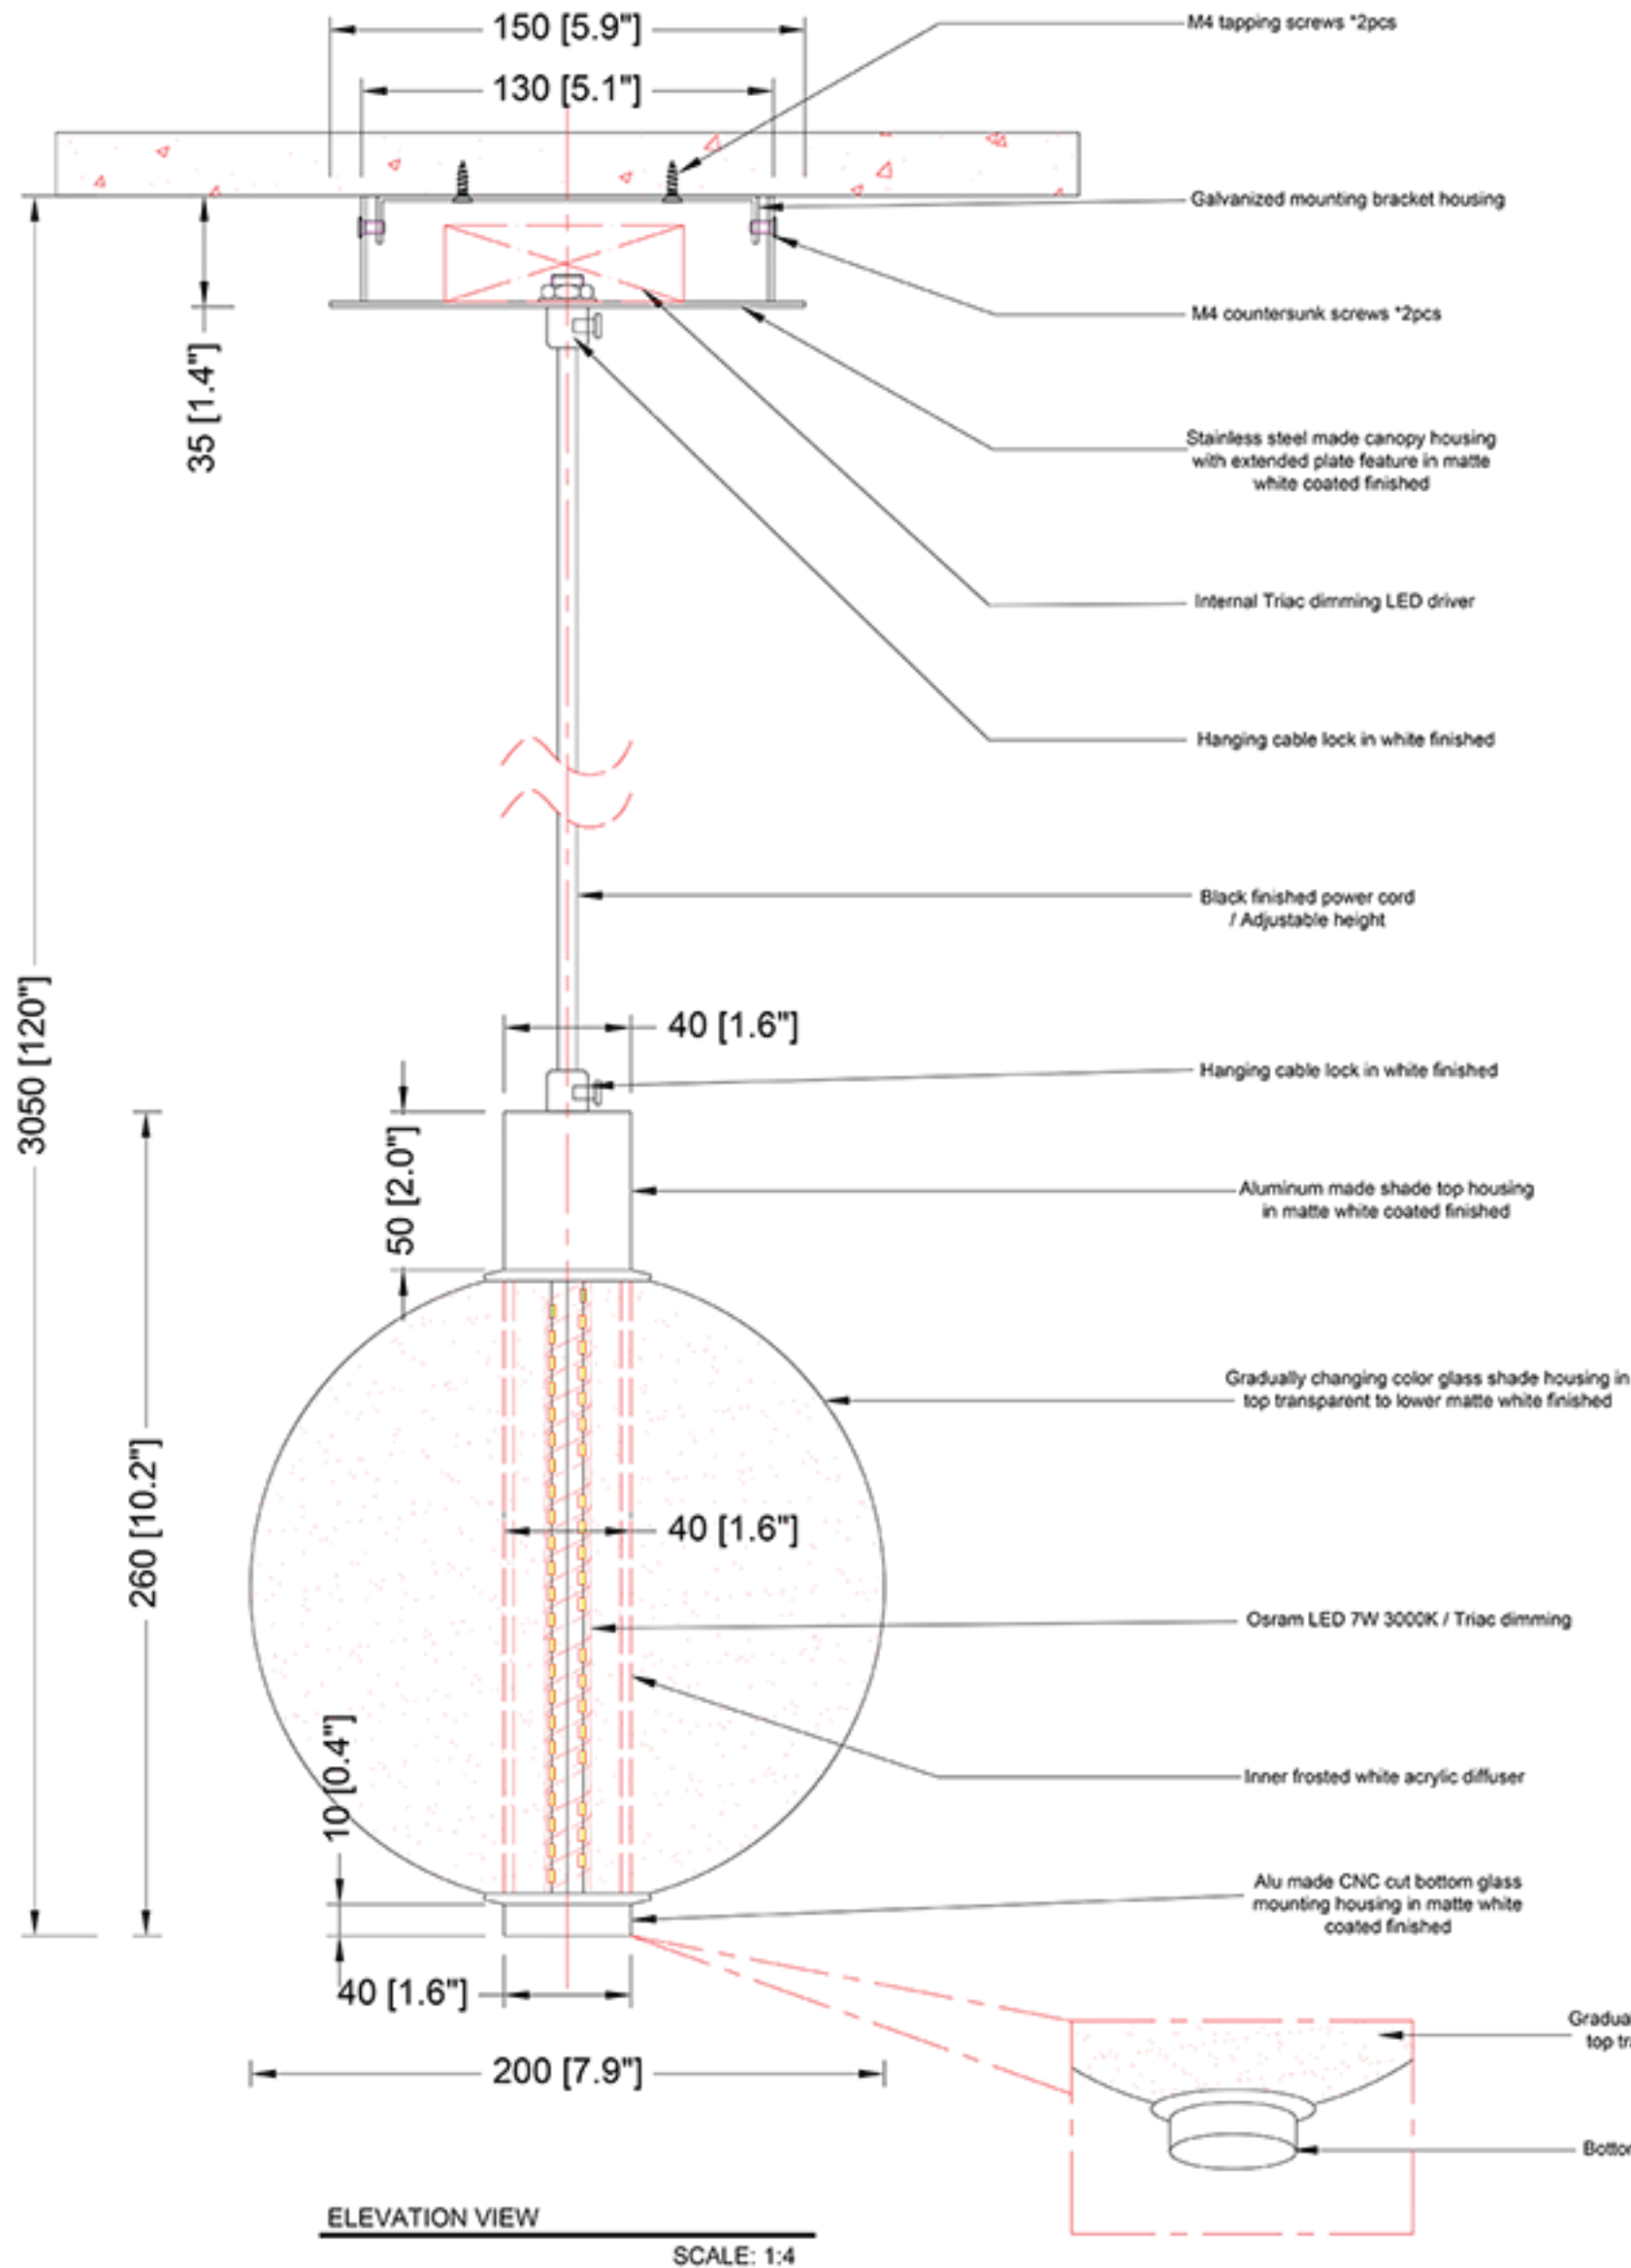

REEF LIGHTING
WHERE LIGHT TOUCHES THE SEA

PROJECT:

Reef Lighting

±5MM
Size tolerance
± 1/2°
Angle tolerance

Date: 30-06-2023

Revision:

Type: Pendant lamp

Item No: 9722-WH

Dwg by:

Verification by:

Scale: 1: 4

Area/Location:

Dimension:

7.9"L X 7.9"W X 10.2"H / 120"OAH

Finish: Clear glass + White finished

Materials: Stainless steel + Alu + Glass + Acrylic

Weight: 2 kgs

Light: Osram LED 7W 3000K / Triac dimming

Qty: 12 pcs

☐ Approved

☐ Approved as noted

☐ Revise & resubmit

Date: _____

Signature: _____

Notes:

Ref Pic

SCALE: NTS

REEF LIGHTING RESERVES THE RIGHT TO CHANGE OR MODIFY THE PRODUCT SPECIFICATION WITHOUT NOTIFICATION.