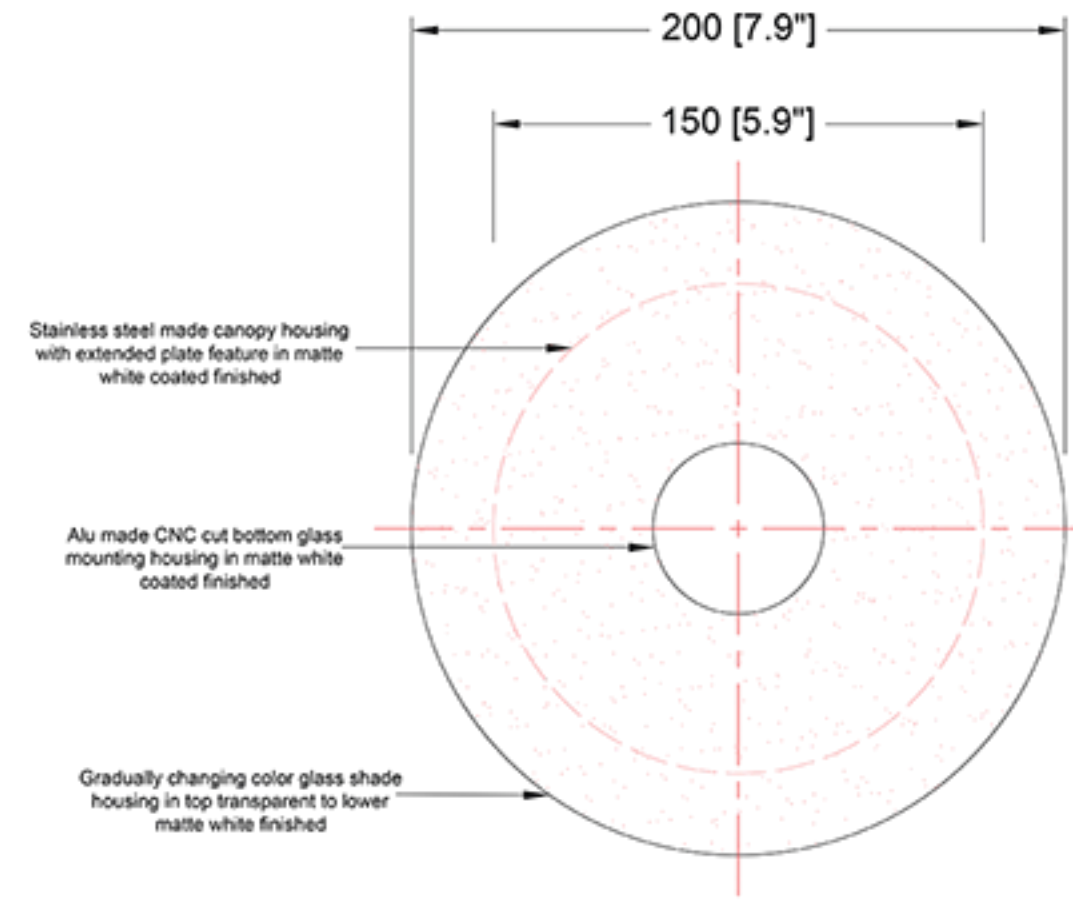

REEF LIGHTING
WHERE LIGHT TOUCHES THE SEA

PROJECT:

Reef Lighting

±5MM
Size tolerance
± 1/2°
Angle tolerance

Date: 30-06-2023

Revision:

Type: Pendant lamp

Item No: 9722-WH

Dwg by:

Verification by:

Scale: 1: 4

Area/Location:

Dimension:

7.9"L X 7.9"W X 10.2"H / 120"OAH

Finish: Clear glass + White finished

Materials: Stainless steel + Alu + Glass + Acrylic

Weight: 2 kgs

Light: Osram LED 7W 3000K / Triac dimming

Qty: 12 pcs

☐ Approved

☐ Approved as noted

☐ Revise & resubmit

Date: _____

Signature: _____

Notes:

Ref Pic

SCALE: NTS

REEF LIGHTING RESERVES THE RIGHT TO CHANGE OR MODIFY THE PRODUCT SPECIFICATION WITHOUT NOTIFICATION.