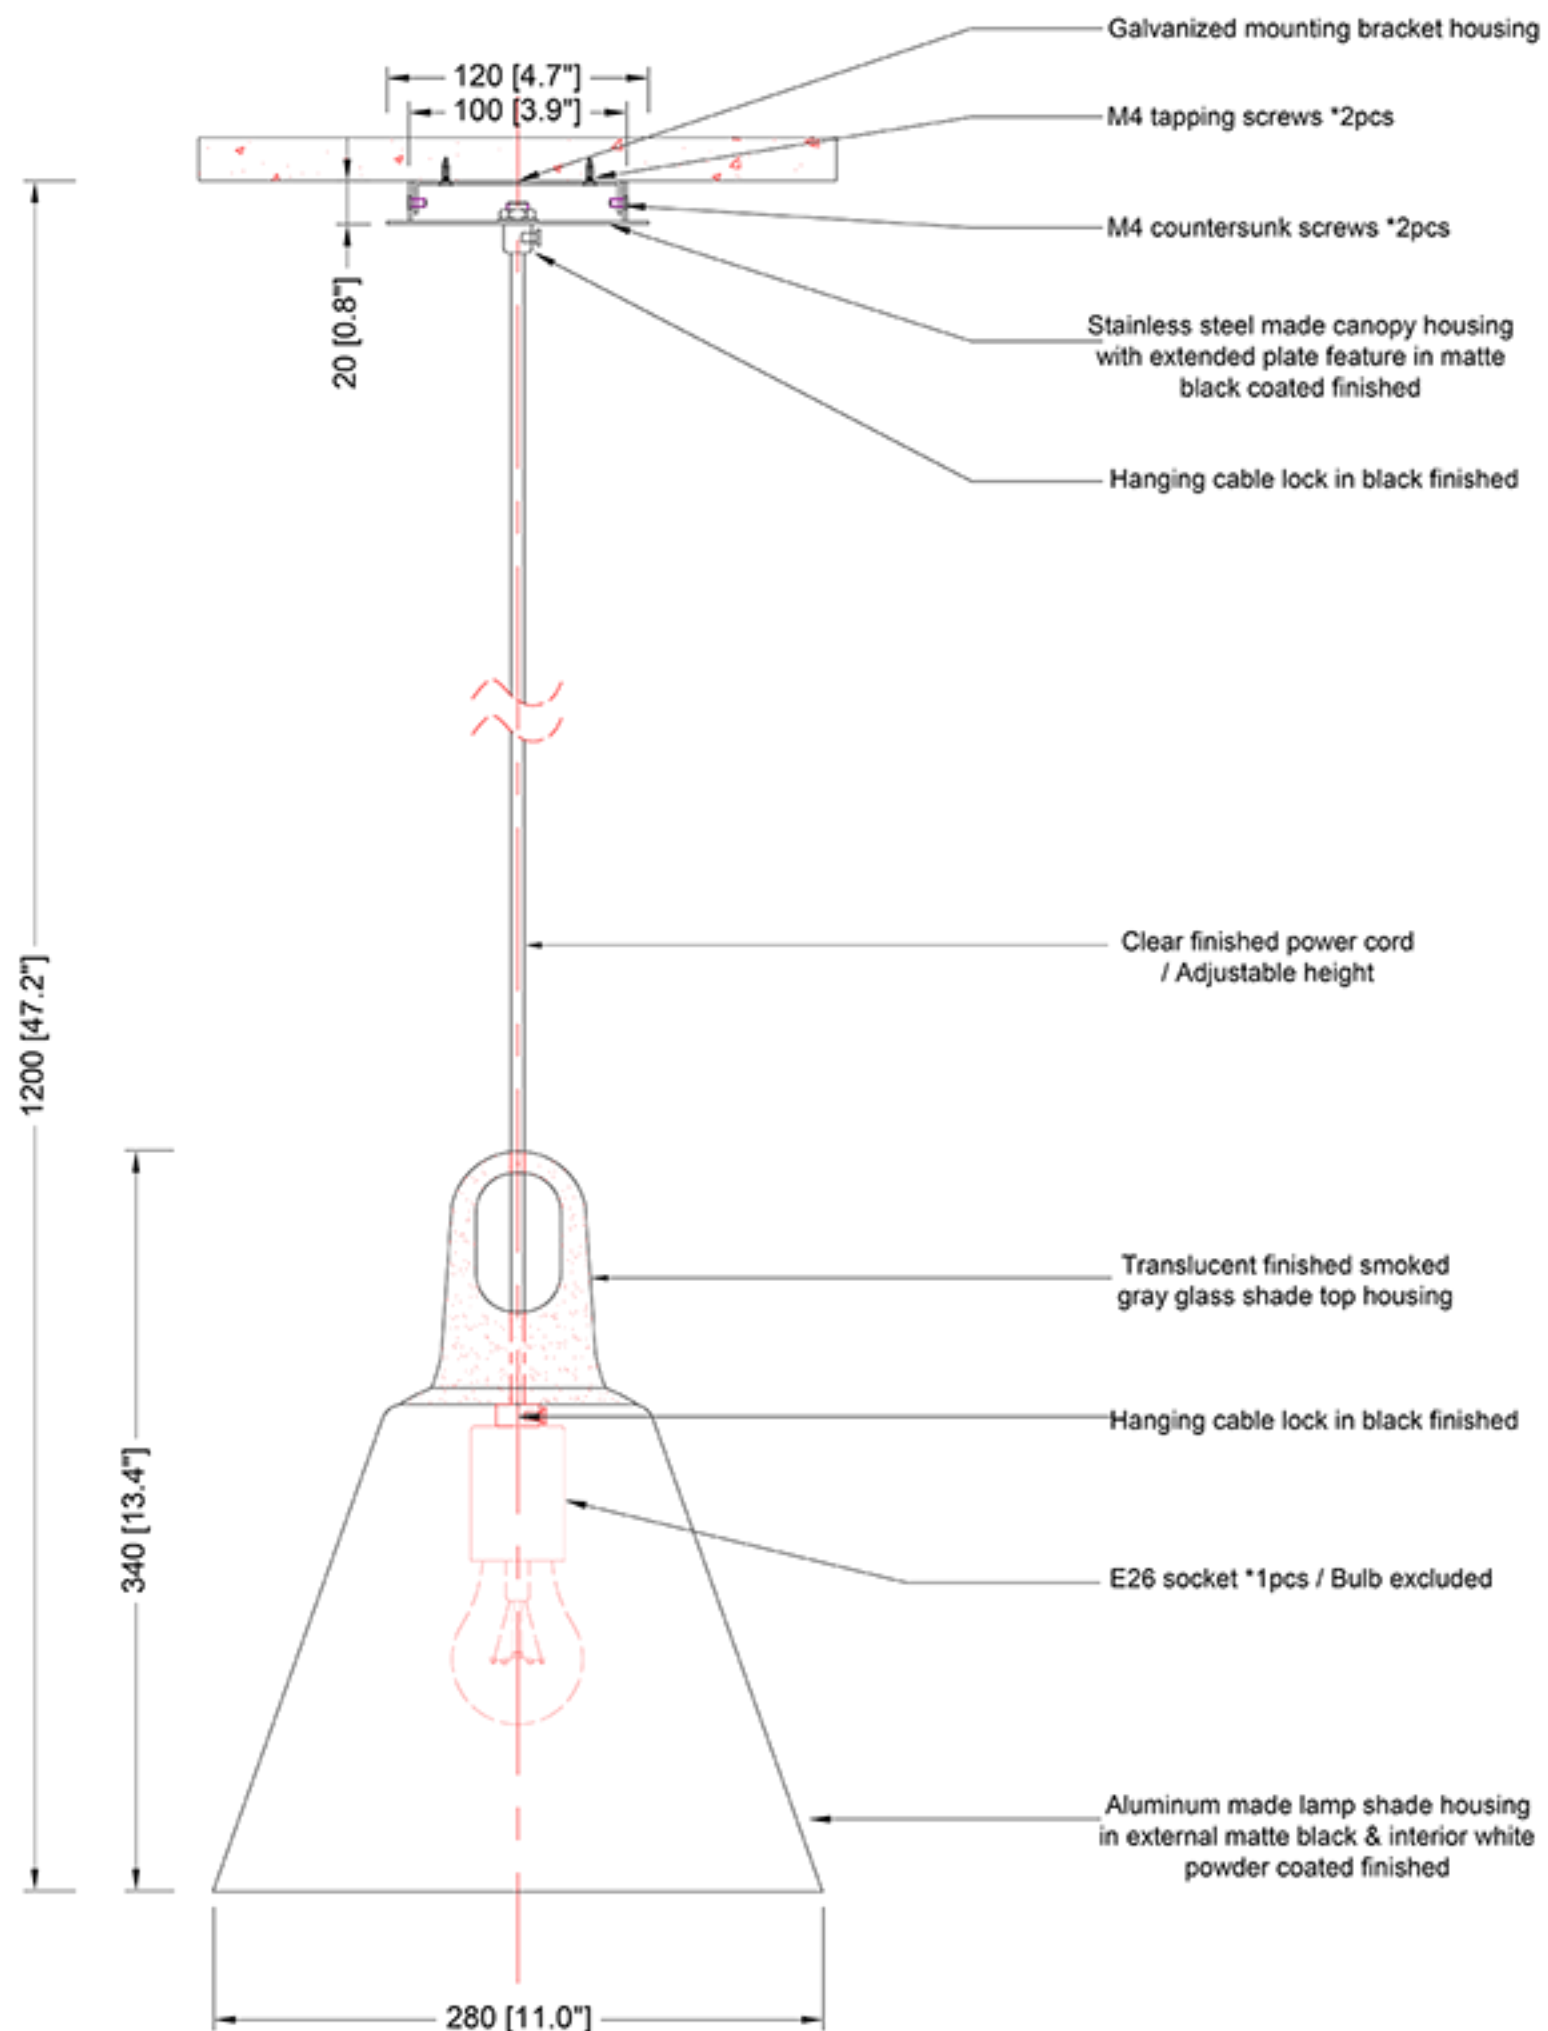

REEF LIGHTING
WHERE LIGHT TOUCHES THE SEA

PROJECT:

Reef Lighting

±5MM
Size tolerance
± 1/2°
Angle tolerance

Date: 30-06-2023

Revision:

Type: Pendant lamp

Item No: 9342-MBK/CR

Dwg by:

Verification by:

Scale: 1: 6

Area/Location:

Dimension:

11"L X 11"W X 13.4"H / 120"OAH

Finish: Black + White + Smoked grey finished

Materials: Stainless steel + Alu + Glass

Weight: 2 kgs

Light: E26 *1pcs / Bulb excluded

Qty: 12 pcs

Approved

Approved as noted

Revise & resubmit

Date: _____

Signature: _____

Notes:

REEF LIGHTING RESERVES THE RIGHT TO CHANGE OR MODIFY THE PRODUCT SPECIFICATION WITHOUT NOTIFICATION.

ELEVATION VIEW

SCALE: 1:6

BOTTOM VIEW

SCALE: 1:6

Ref Pic

SCALE: NTS