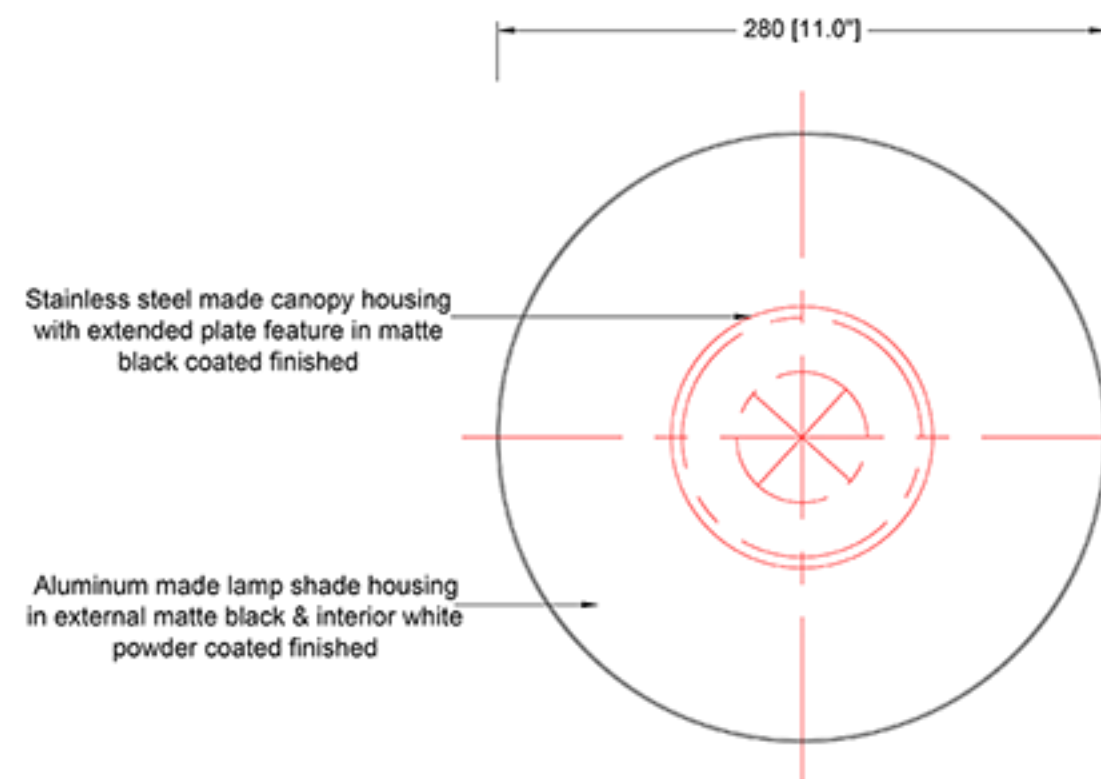

REEF LIGHTING
WHERE LIGHT TOUCHES THE SEA

PROJECT:

Reef Lighting

±5MM
Size tolerance
± 1/2°
Angle tolerance

Date: 30-06-2023

Revision:

Type: Pendant lamp

Item No: 9342-MBK/CR

Dwg by:

Verification by:

Scale: 1: 6

Area/Location:

Dimension:

11"L X 11"W X 13.4"H / 120"OAH

Finish: Black + White + Smoked grey finished

Materials: Stainless steel + Alu + Glass

Notes:

REEF LIGHTING RESERVES THE RIGHT TO CHANGE OR MODIFY THE PRODUCT SPECIFICATION WITHOUT NOTIFICATION.

ELEVATION VIEW

SCALE: 1:6

BOTTOM VIEW

SCALE: 1:6

Ref Pic

SCALE: NTS