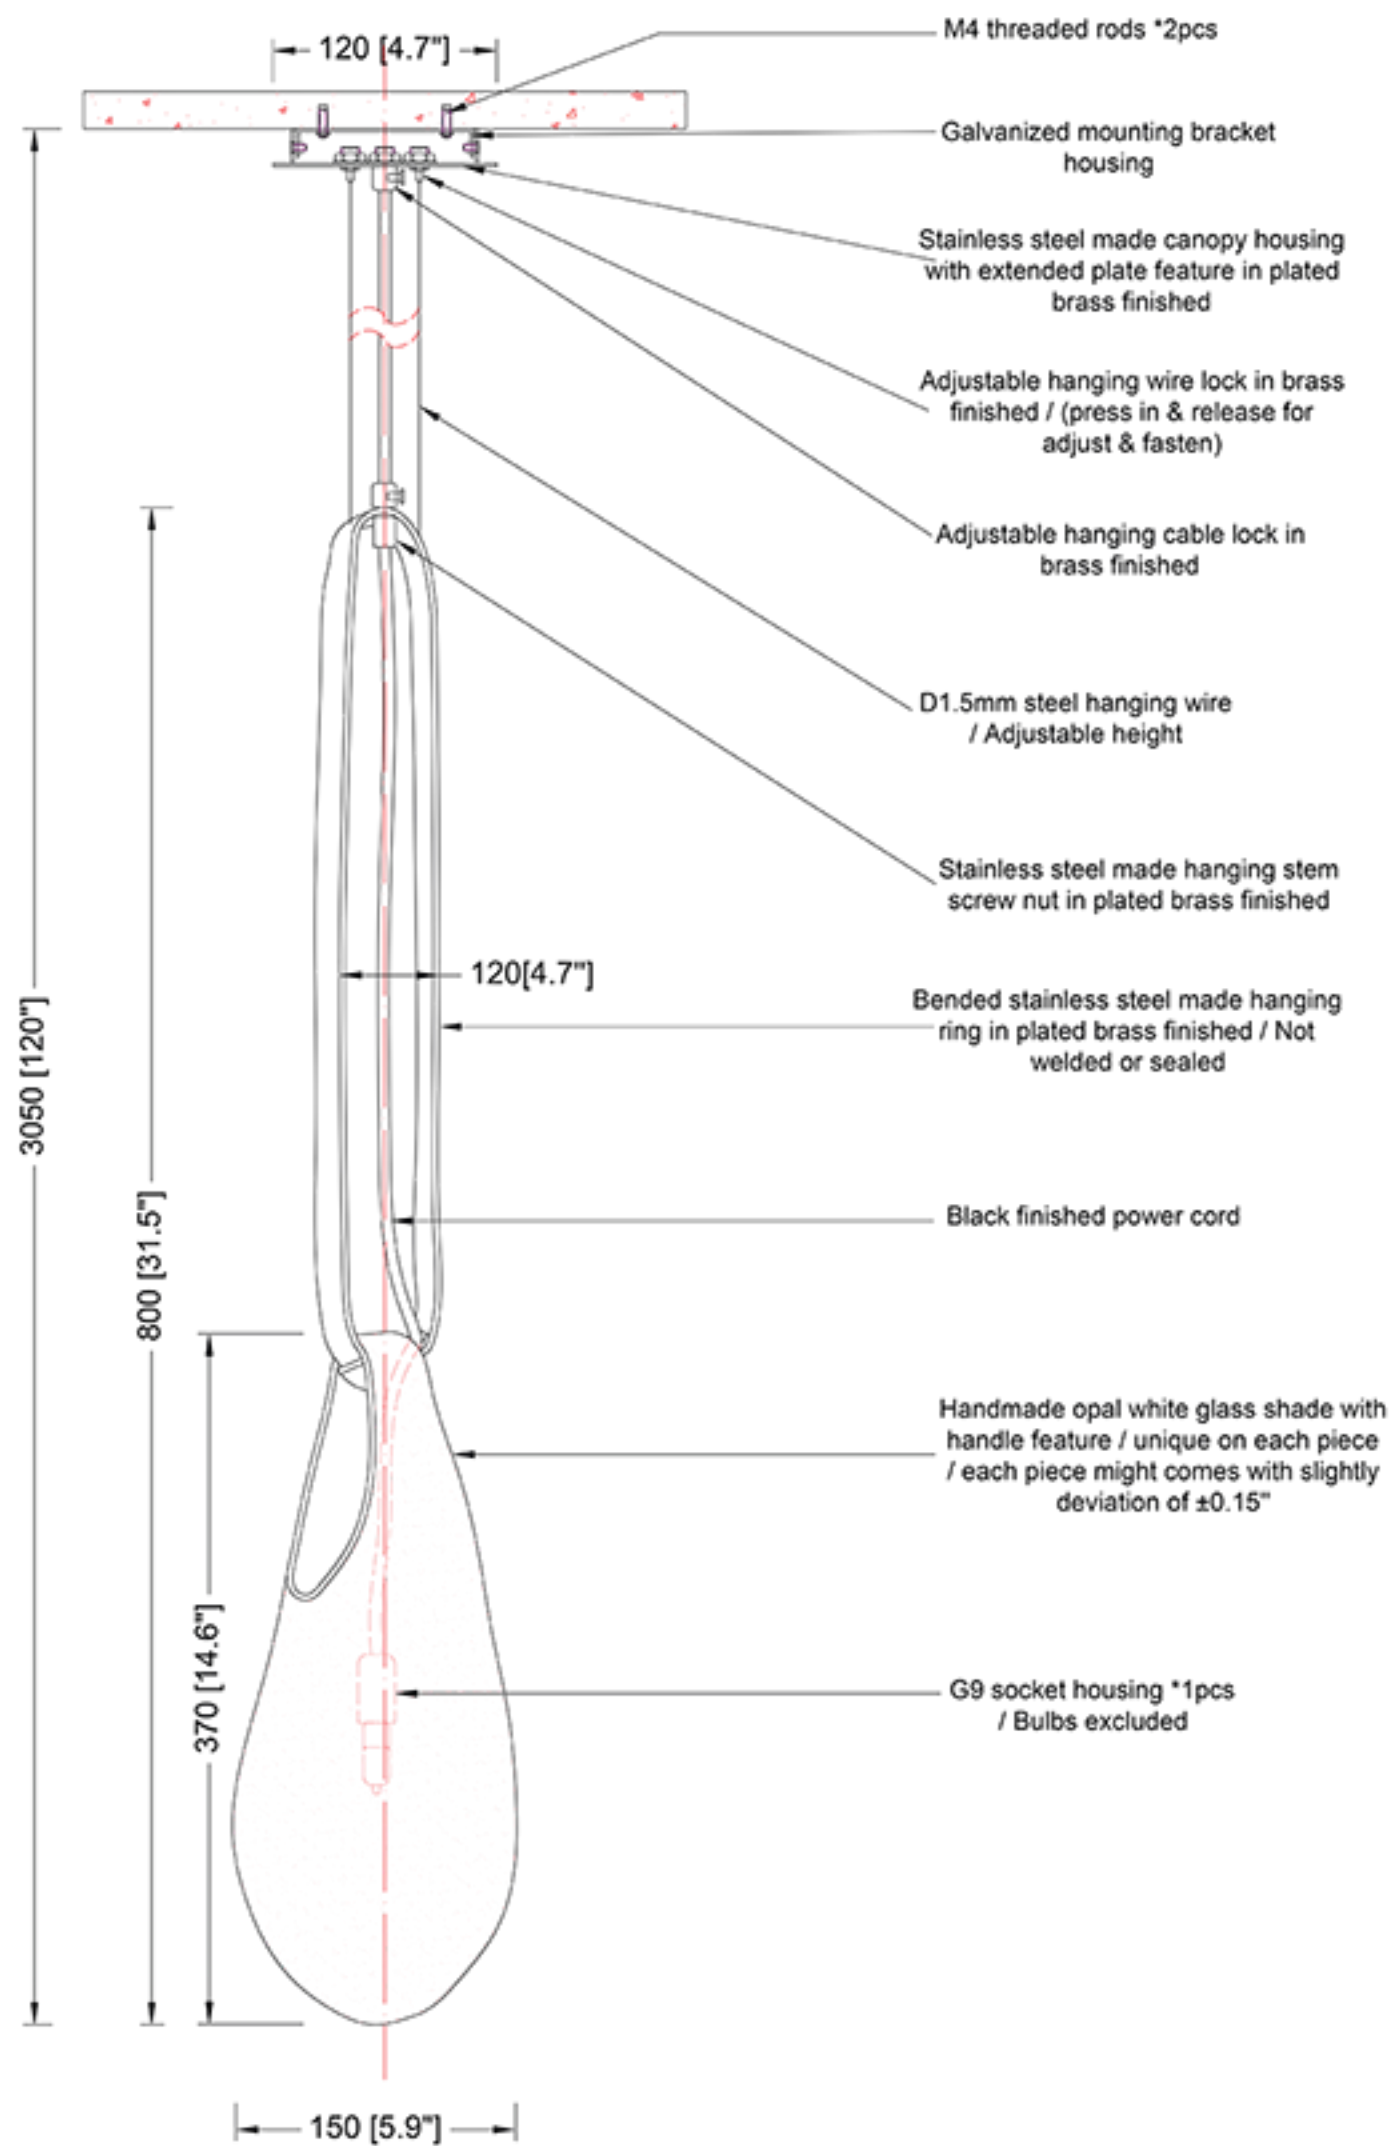

# Reef Lighting

±5MM  
Size tolerance  
± 1/2°  
Angle tolerance

Date: 30-06-2023

Revision:

Type: Pendant lamp

Item No: 9647-BS

Dwg by:

Verification by:

Scale: 1: 7

Area/Location:

Dimension:

5.9"L x 5.9"L x 31.5"H / 120"OAH

Finish: Polished nickel + White finished

Finish: Brass + White finished

Weight: 2.5 kgs

Light: G9 socket \*1pcs / Bulb excluded

ELEVATION VIEW

SCALE: 1:7

BOTTOM VIEW

SCALE: 1:7

Ref Pic

SCALE: NTS