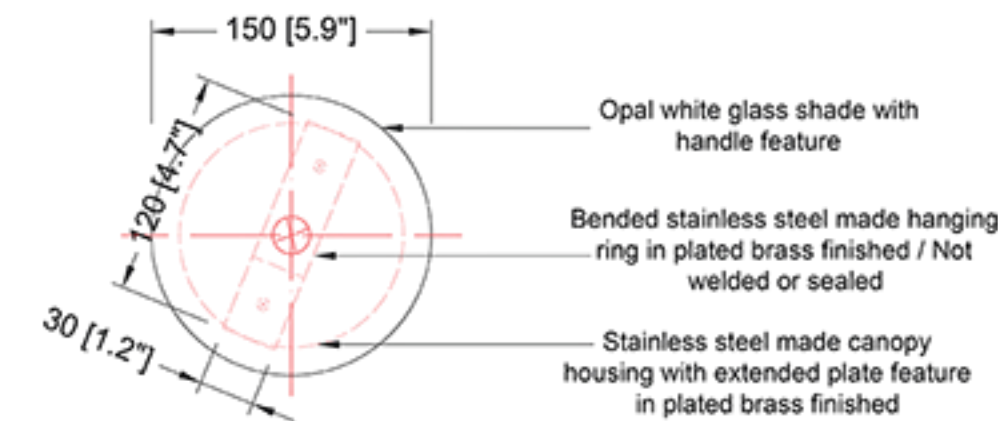

Scale: 1: 7

Area/Location:

Dimension:

5.9"L x 5.9"L x 31.5"H / 120"OAH

Finish: Polished nickel + White finished

Finish: Brass + White finished

Weight: 2.5 kgs

Light: G9 socket \*1pcs / Bulb excluded

ELEVATION VIEW

SCALE: 1:7

BOTTOM VIEW

SCALE: 1:7

Ref Pic

SCALE: NTS