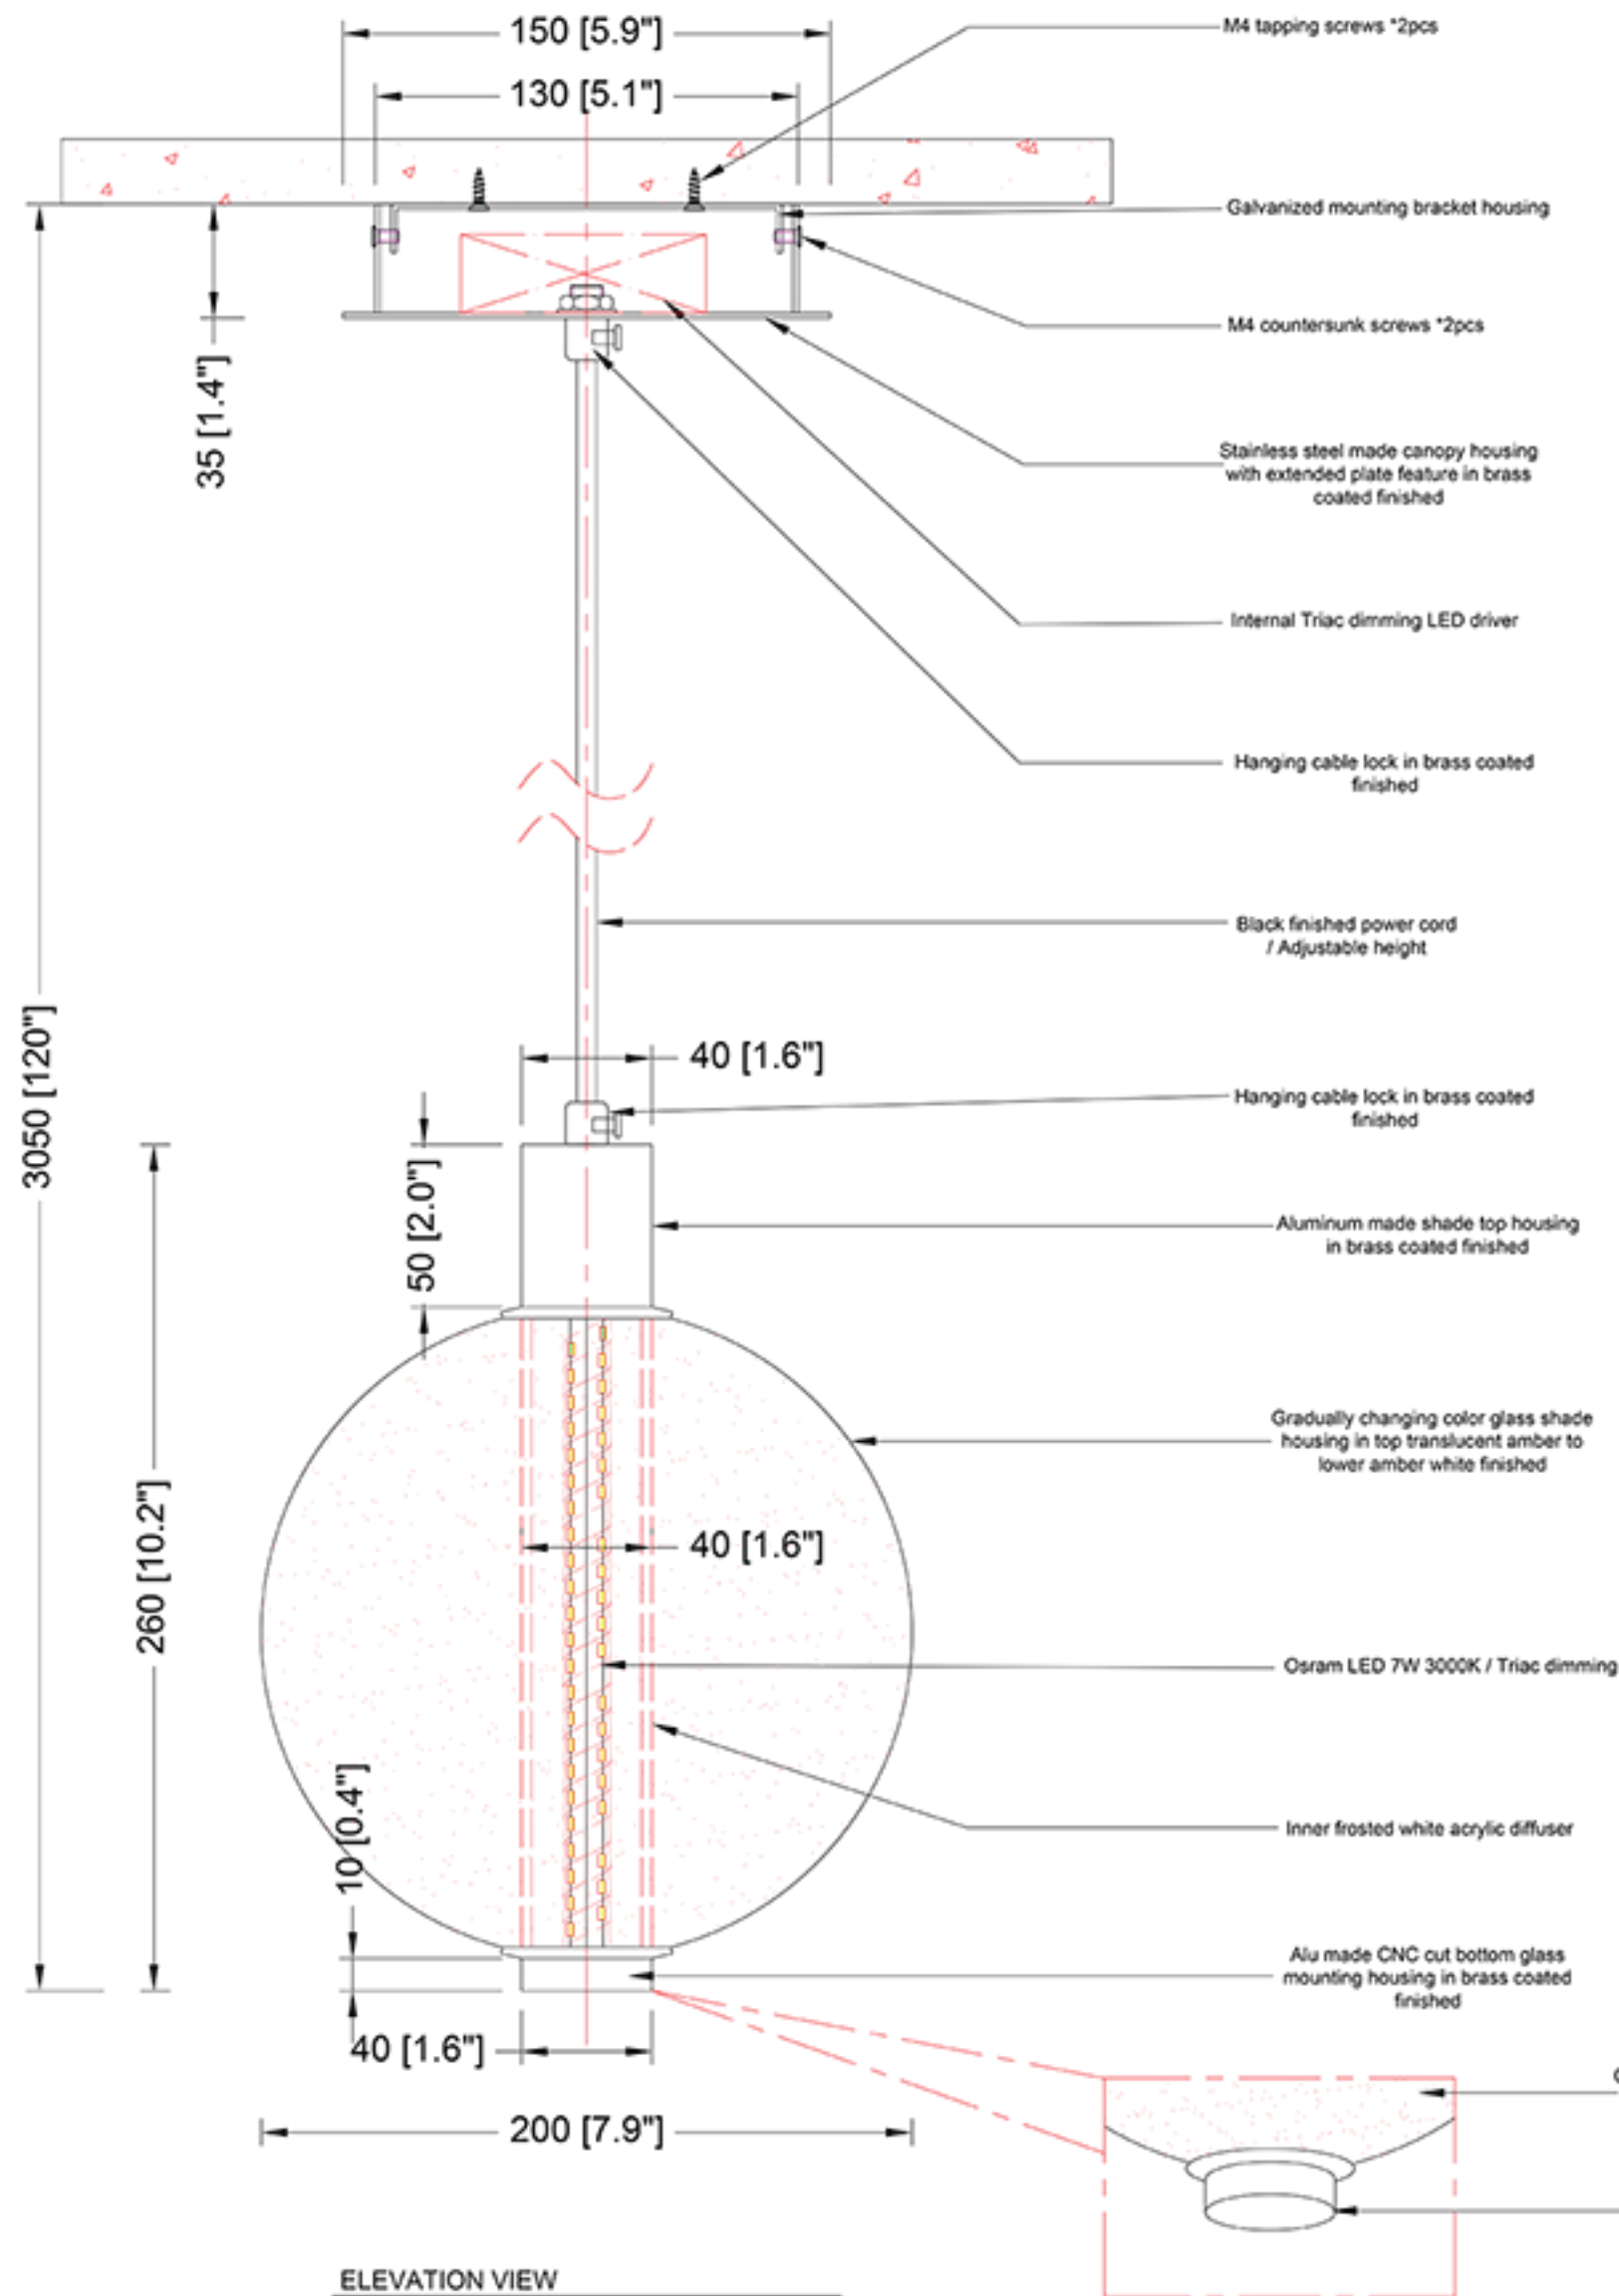

REEF LIGHTING
WHERE LIGHT TOUCHES THE SEA

PROJECT:

Reef Lighting

±5MM
Size tolerance
± 1/2°
Angle tolerance

Date: 30-06-2023

Revision:

Type: Pendant lamp

Item No: 9722-GD

Dwg by:

Verification by:

Scale: 1: 4

Area/Location:

Dimension:

7.9"L X 7.9"W X 10.2"H / 120"OAH

Finish: Brass + White + Amber finished

Materials: Stainless steel + Alu + Glass + Acrylic

Weight: 2 kgs

Light: Osram LED 7W 3000K / Triac dimming

Qty: 12 pcs

☐ Approved

☐ Approved as noted

☐ Revise & resubmit

Date: _____

Signature: _____

Notes:

Ref Pic

SCALE: NTS

REEF LIGHTING RESERVES THE RIGHT TO CHANGE OR MODIFY THE PRODUCT SPECIFICATION WITHOUT NOTIFICATION.