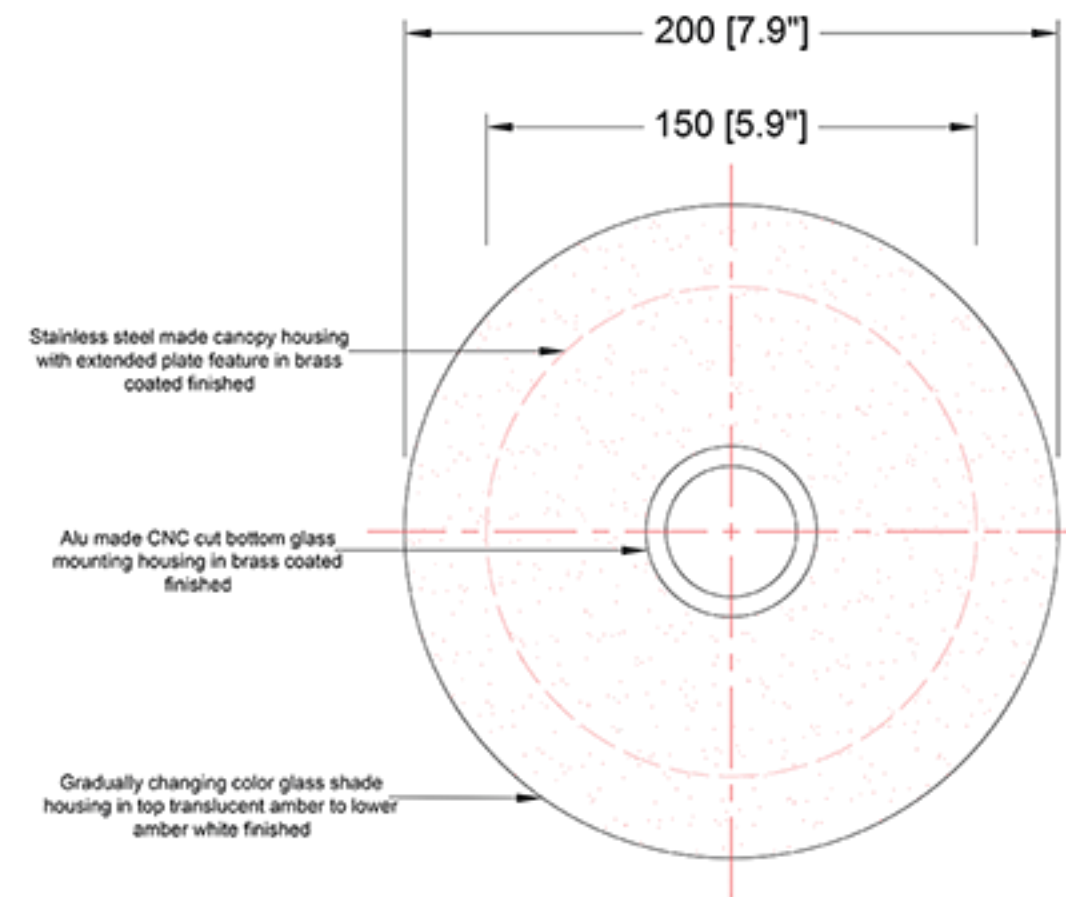

REEF LIGHTING
WHERE LIGHT TOUCHES THE SEA

PROJECT:

Reef Lighting

±5MM
Size tolerance
± 1/2°
Angle tolerance

Date: 30-06-2023

Revision:

Type: Pendant lamp

Item No: 9722-GD

Dwg by:

Verification by:

Scale: 1: 4

Area/Location:

Dimension:

7.9"L X 7.9"W X 10.2"H / 120"OAH

Finish: Brass + White + Amber finished

Materials: Stainless steel + Alu + Glass + Acrylic

Weight: 2 kgs

Light: Osram LED 7W 3000K / Triac dimming

Qty: 12 pcs

☐ Approved

☐ Approved as noted

☐ Revise & resubmit

Date: _____

Signature: _____

Notes:

Ref Pic

SCALE: NTS

REEF LIGHTING RESERVES THE RIGHT TO CHANGE OR MODIFY THE PRODUCT SPECIFICATION WITHOUT NOTIFICATION.