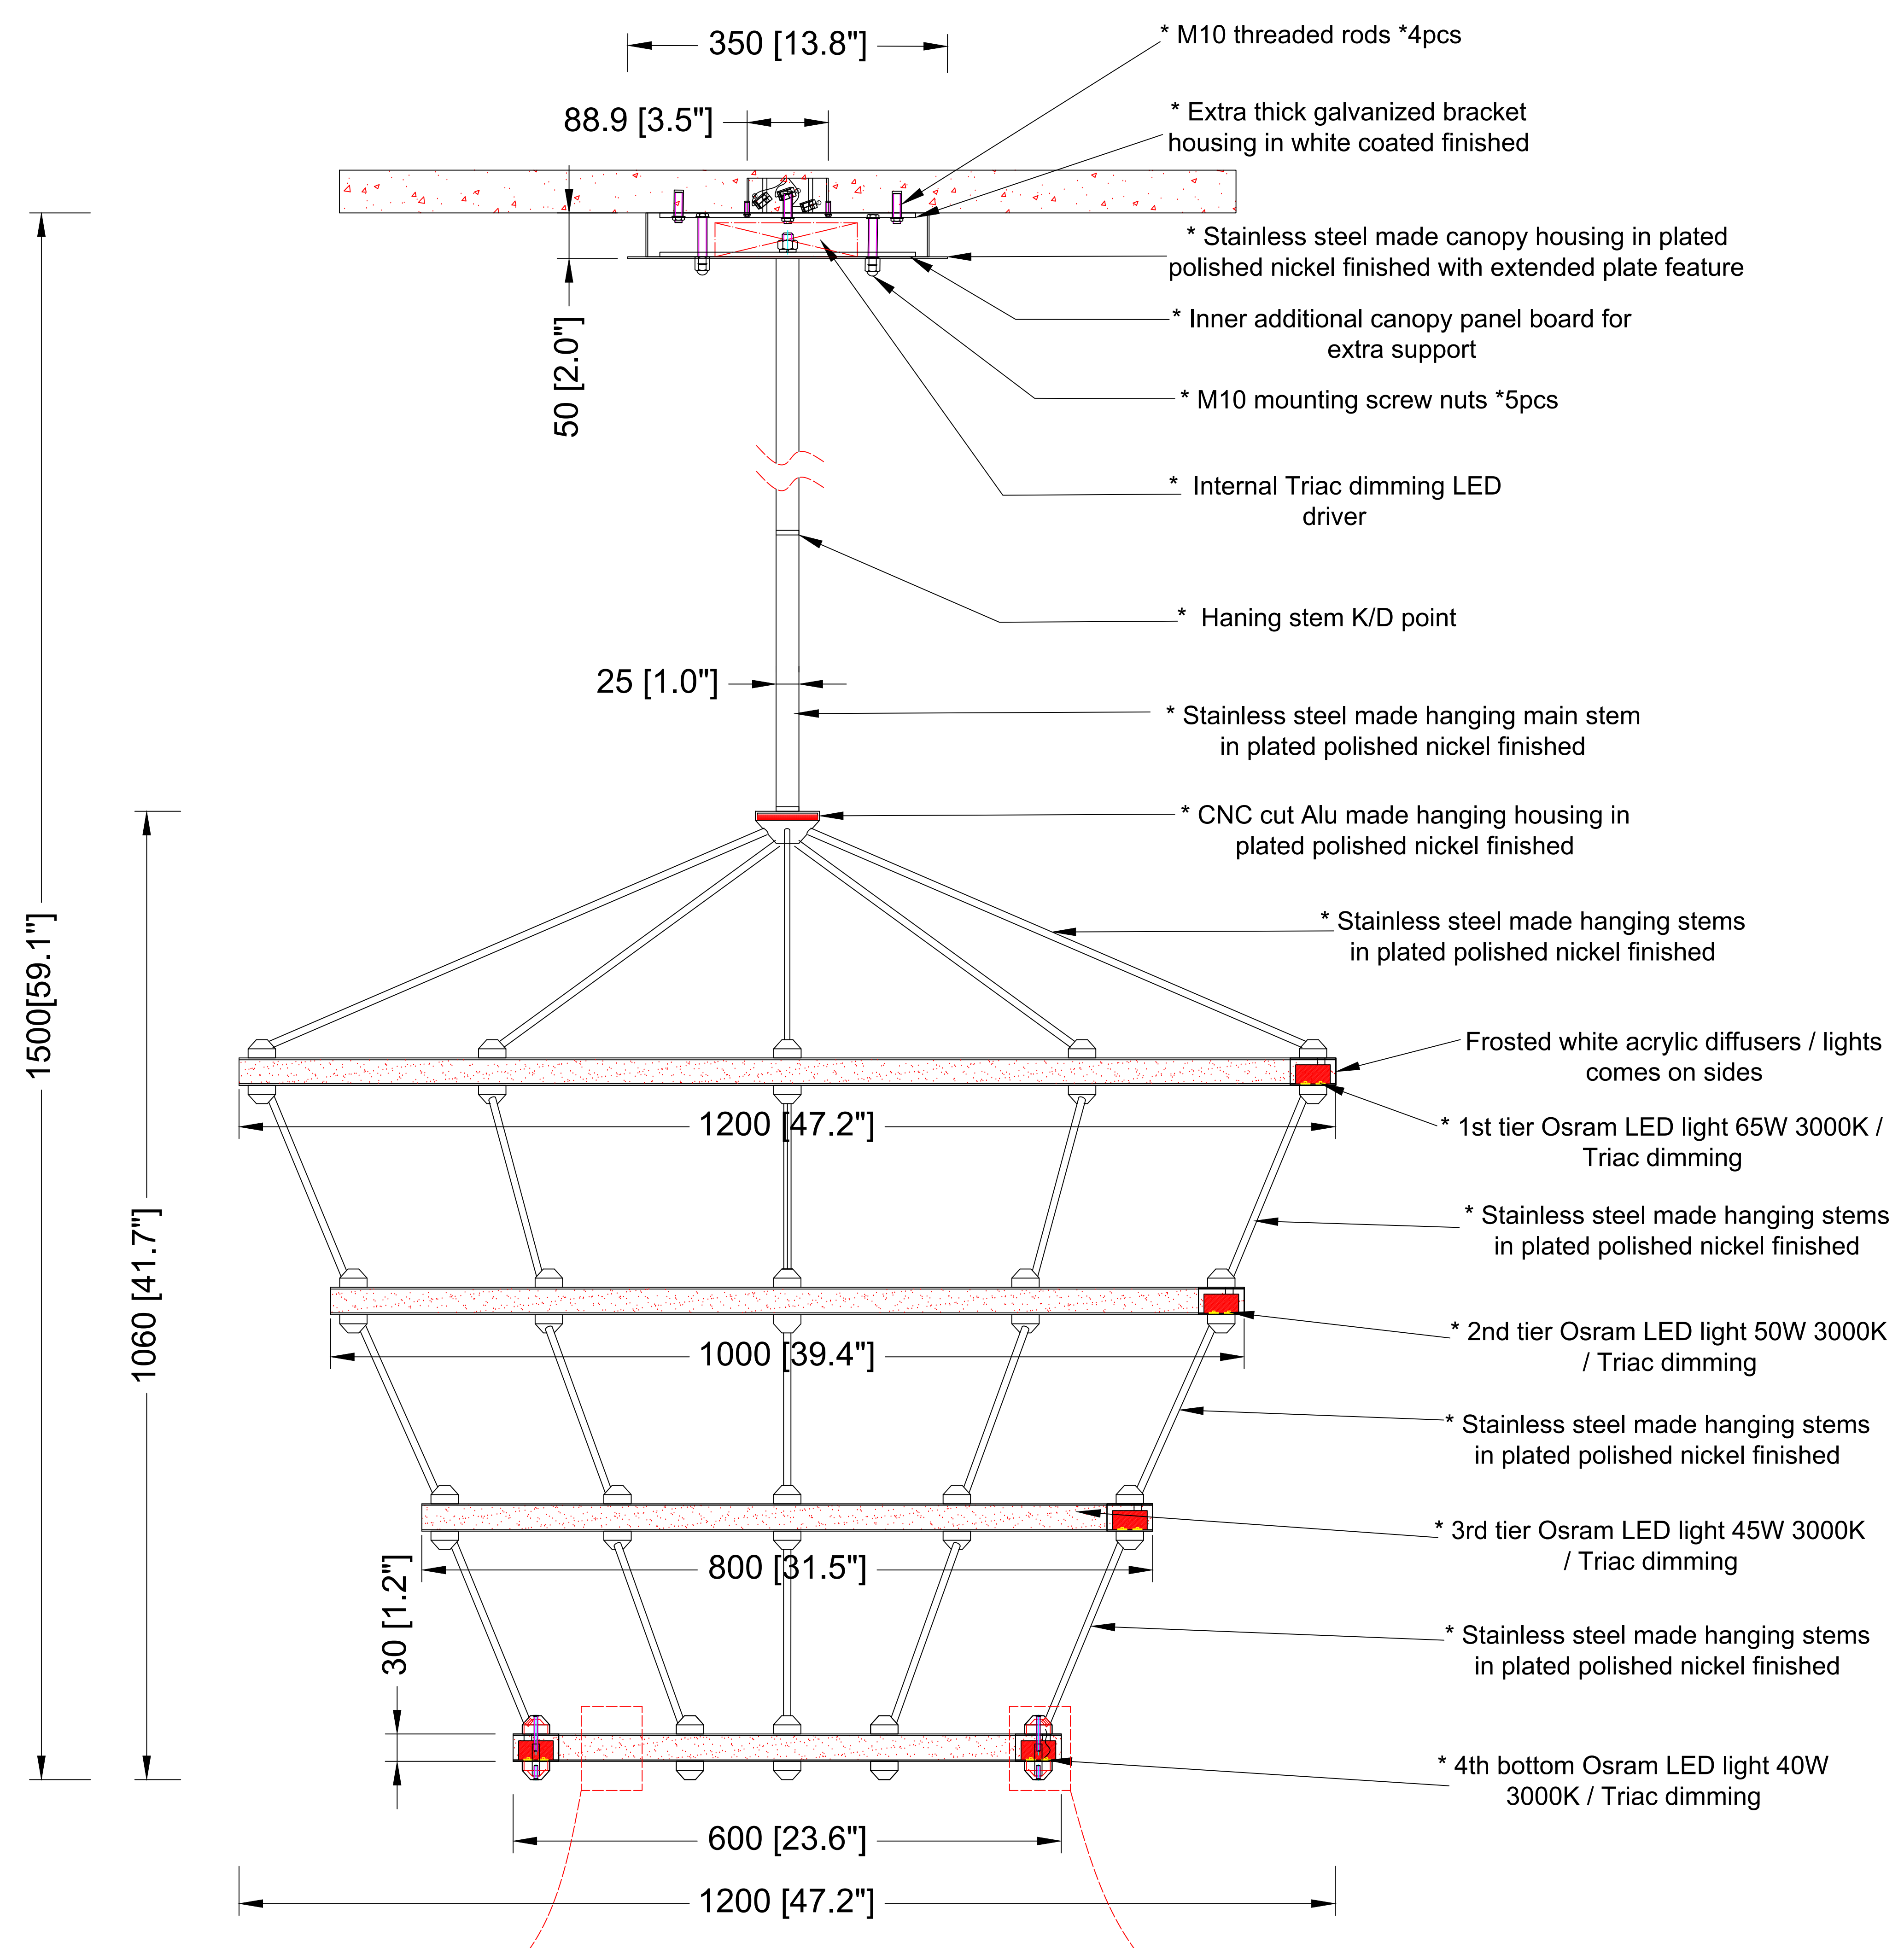

REEF LIGHTING
WHERE LIGHT TOUCHES THE SEA

PROJECT:

PO 5230

±5MM
Size tolerance
± 1/2°
Angle tolerance

Date: 26-07-2023

Revision:

Type: Pendant lamp

Item No: 9660 - PN

Dwg by:

Verification by:

Scale: 1:15

Area/Location:

Dimension:
47.2"L x 47.2"W x 59.1"H

Finish: Polished nickel + White

Materials: Stainless steel + Alu + Acrylic

Weight: 50 kgs

Light: Osram LED light 185W 3000K / Triac dimming

Qty: 3 pcs

☐ Approved

☐ Approved as noted

☐ Revise & resubmit

Date: _____

Signature: _____

Notes:

- *1: Different design & size canopy from original.
- *2: Different mounting structure from original.
- *3: Different but similar hanging support housing from original.
- *4: Different LED light & structure from original.
- *5: Triac dimming function.

Reef Lighting, Inc. reserves the right to change or modify the product specifications without notification.

Ref Pic

SCALE: NTS