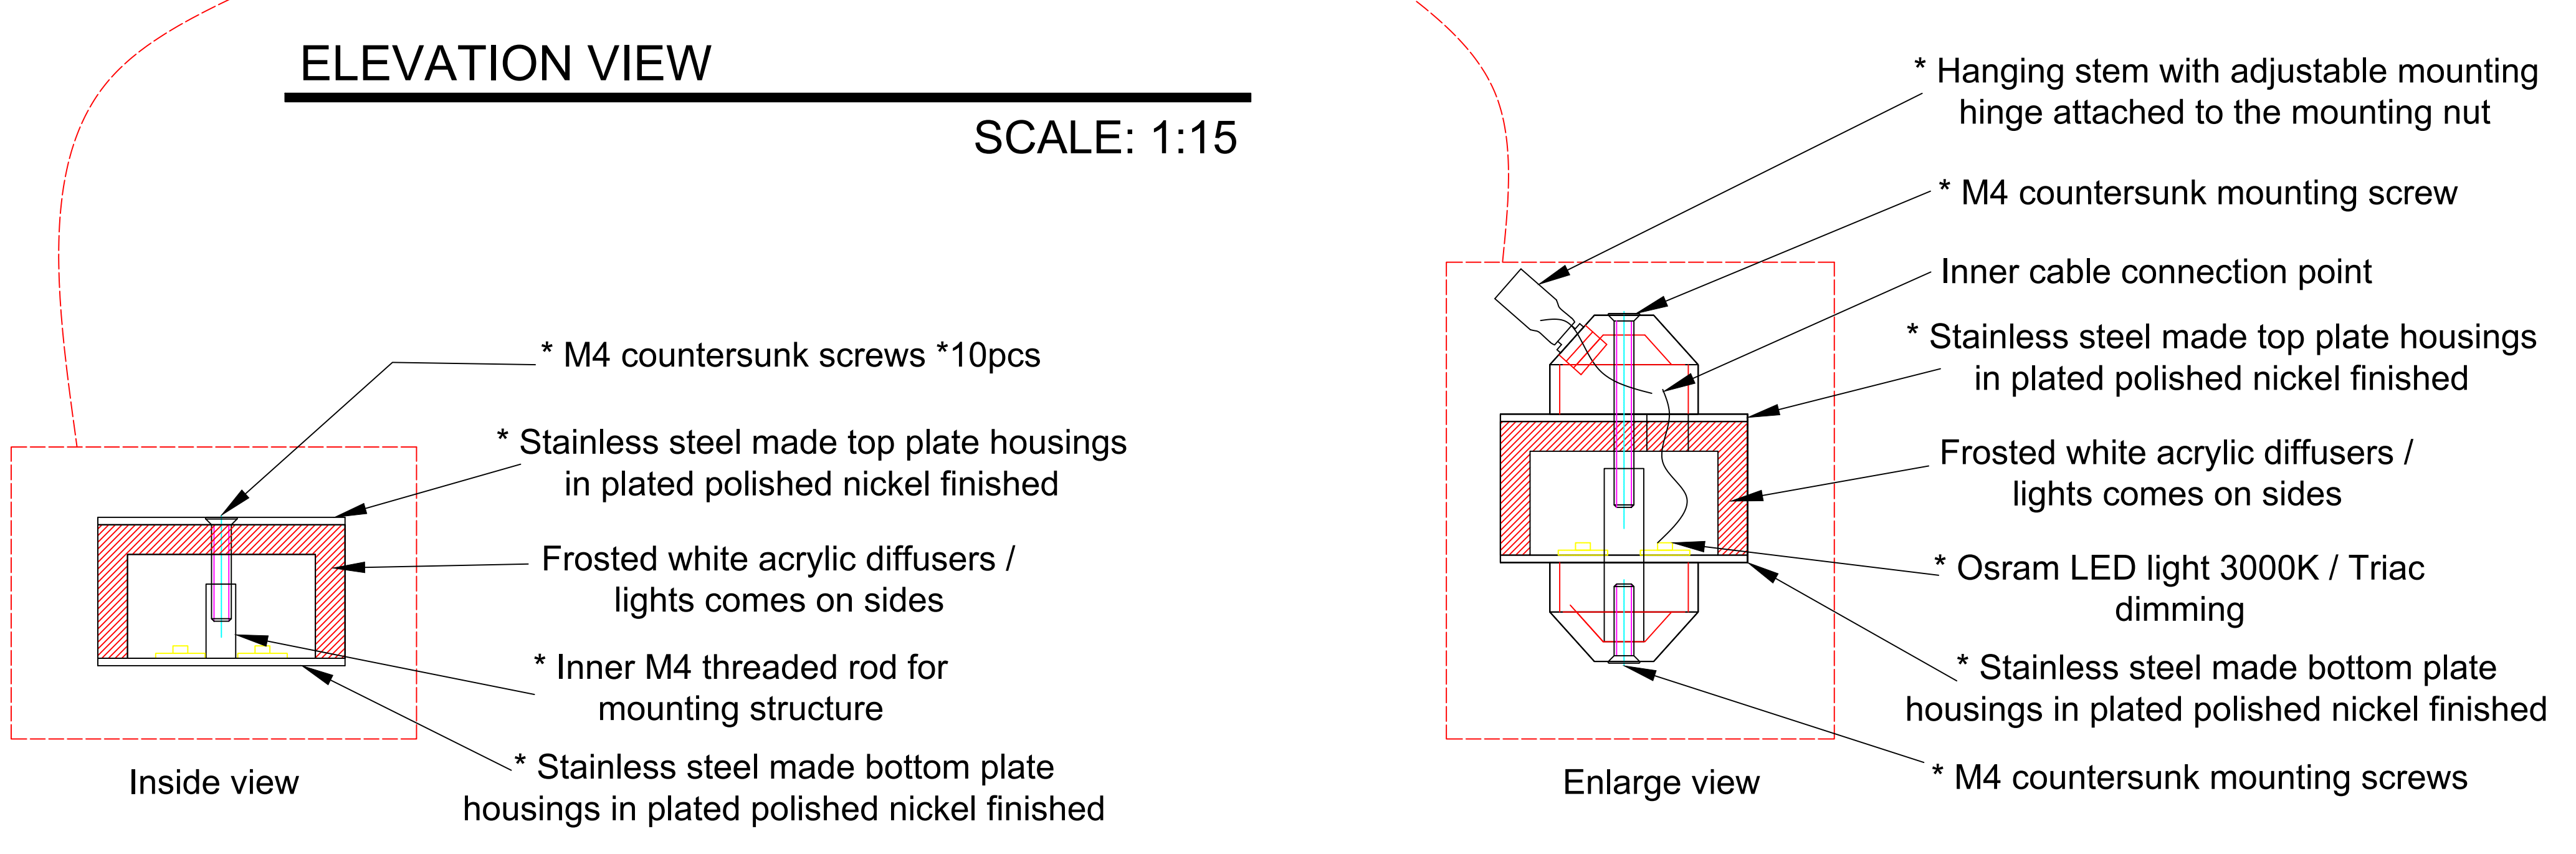

REEF LIGHTING
WHERE LIGHT TOUCHES THE SEA

PROJECT:

PO 5230

±5MM
Size tolerance
± 1/2°
Angle tolerance

Date: 26-07-2023

Revision:

Type: Pendant lamp

Item No: 9660 - PN

Dwg by:

Verification by:

Scale: 1:15

Area/Location:

Dimension:
47.2"L x 47.2"W x 59.1"H

Finish: Polished nickel + White

Materials: Stainless steel + Alu + Acrylic

Weight: 50 kgs

Light: Osram LED light 185W 3000K / Triac dimming

Qty: 3 pcs

☐ Approved

☐ Approved as noted

☐ Revise & resubmit

Date: _____

Signature: _____

Notes:

- *1: Different design & size canopy from original.
- *2: Different mounting structure from original.
- *3: Different but similar hanging support housing from original.
- *4: Different LED light & structure from original.
- *5: Triac dimming function.

Reef Lighting, Inc. reserves the right to change or modify the product specifications without notification.

Ref Pic

SCALE: NTS