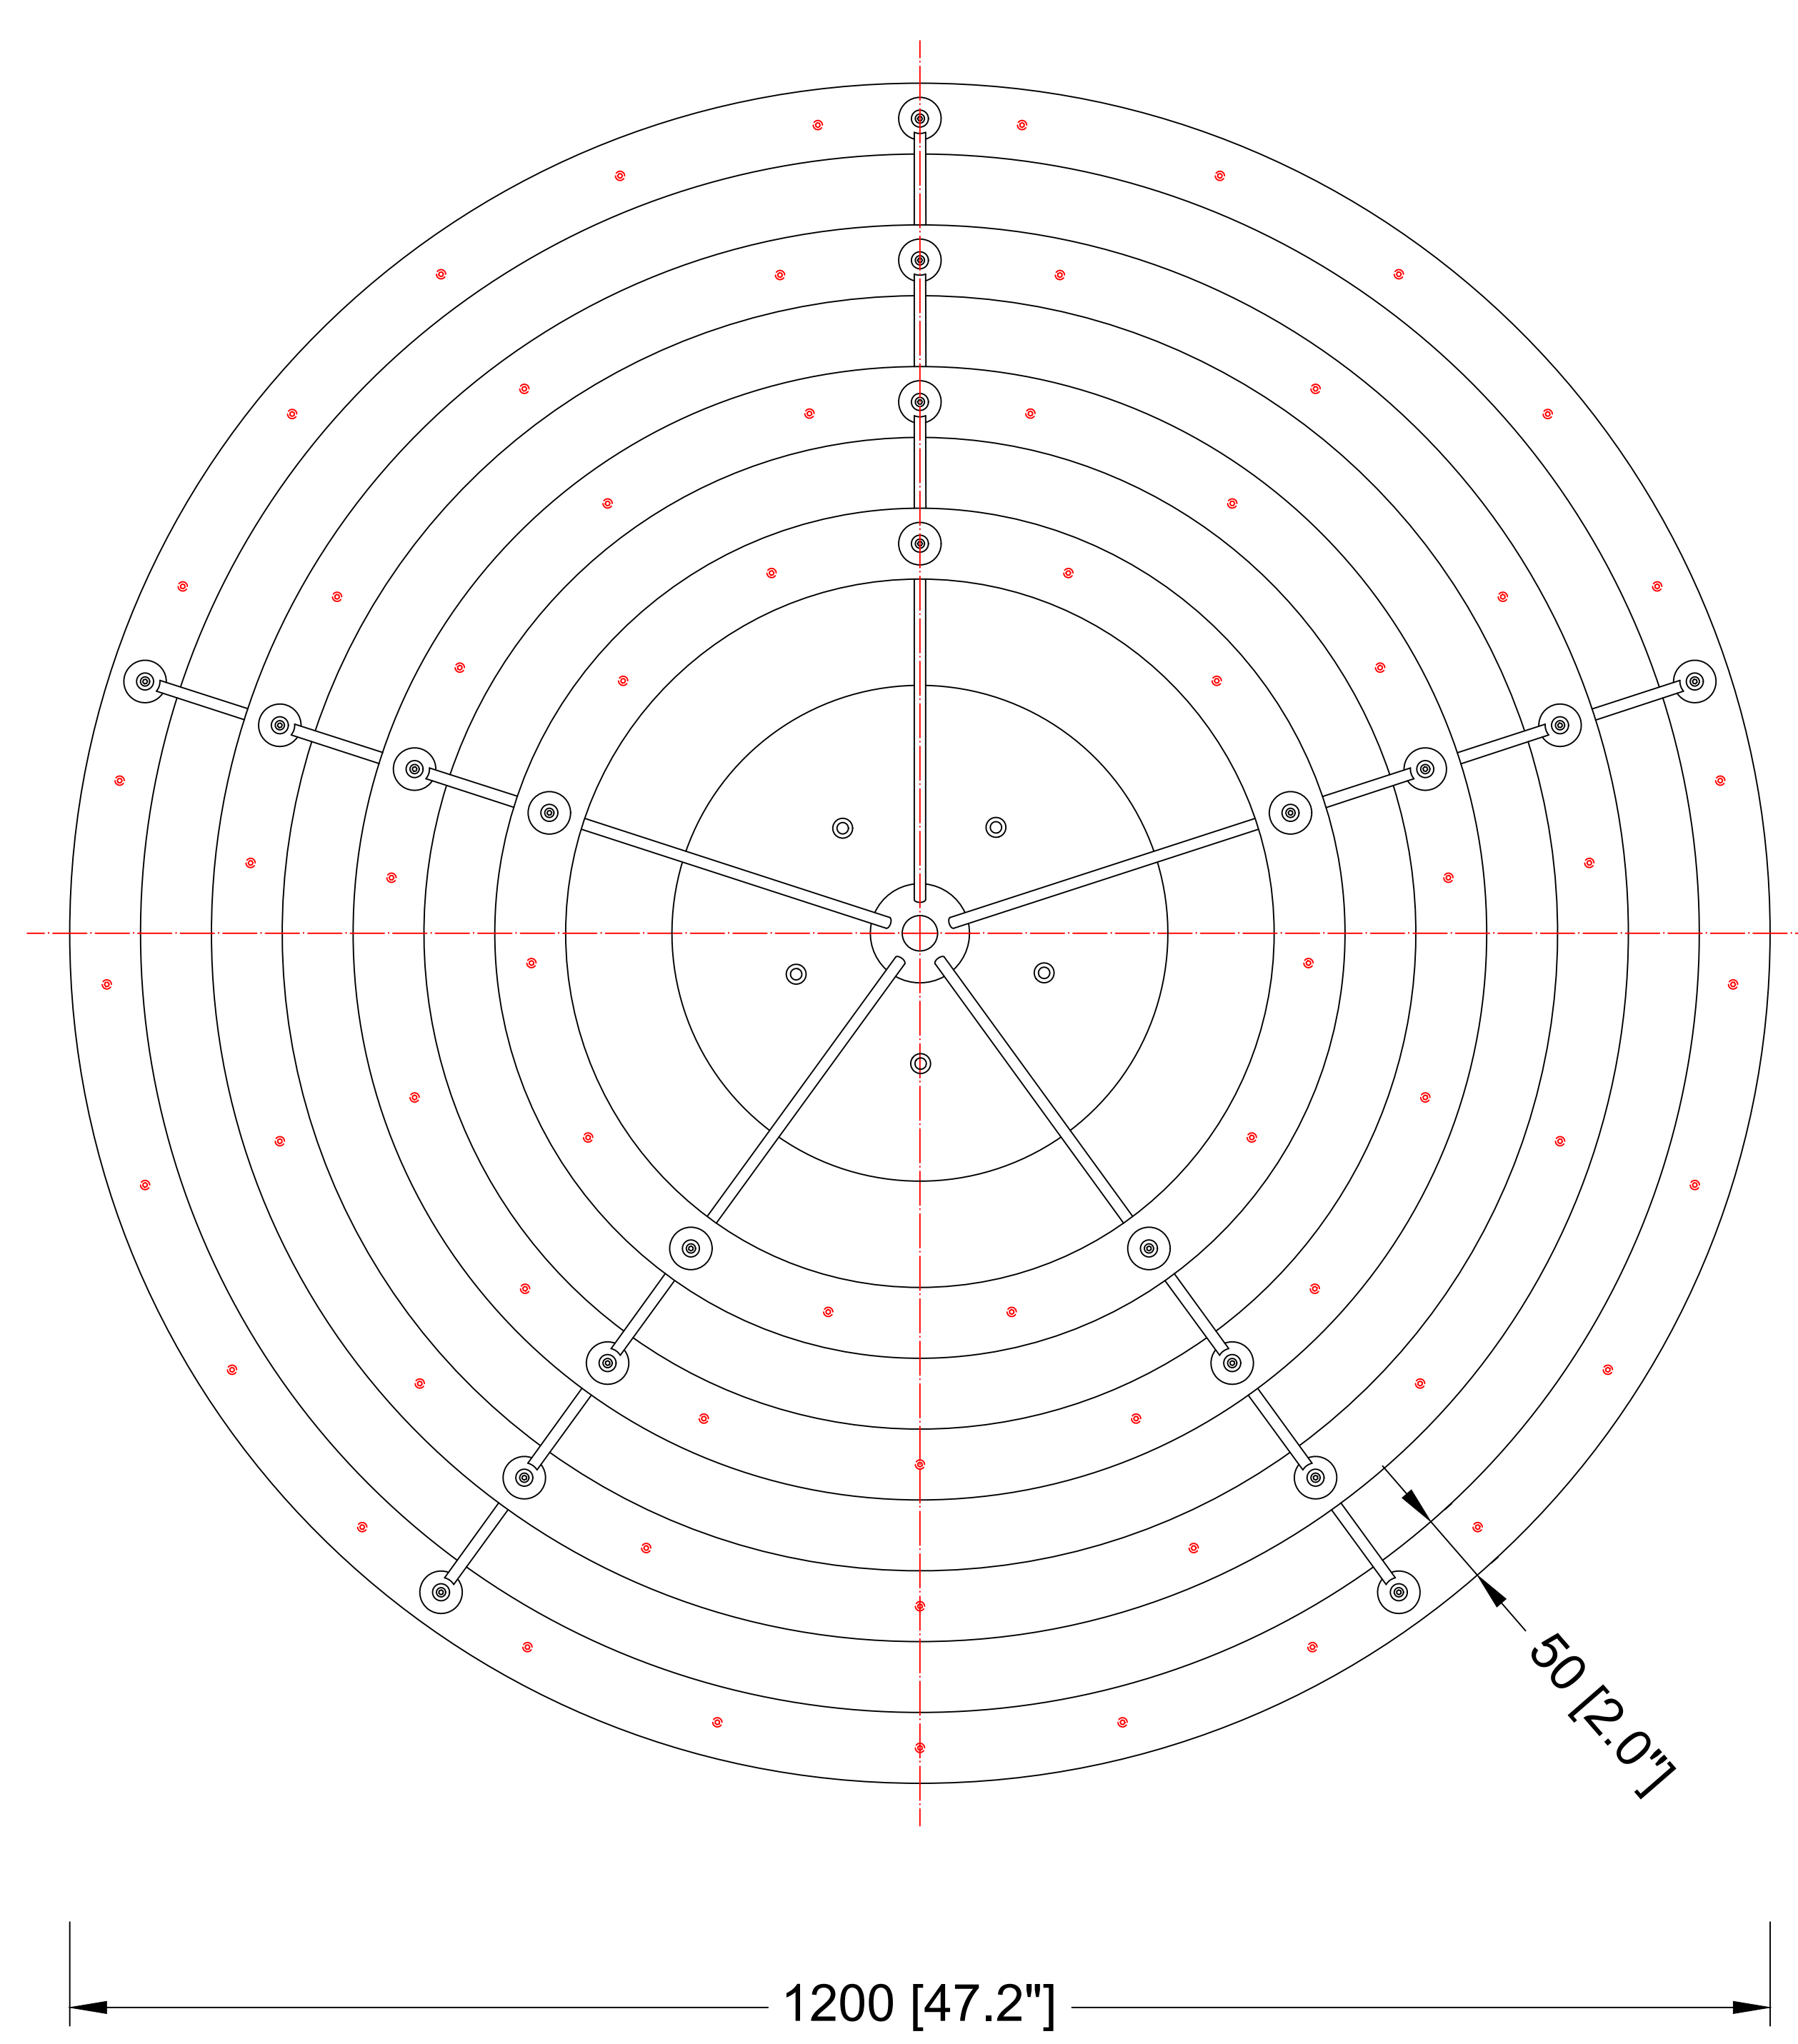

REEF LIGHTING
WHERE LIGHT TOUCHES THE SEA

PROJECT:

PO 5230

±5MM
Size tolerance
± 1/2°
Angle tolerance

Date: 26-07-2023

Revision:

Type: Pendant lamp

Item No: 9660 - PN

Dwg by:

Verification by:

Scale: 1:15

Area/Location:

Dimension:
47.2"L x 47.2"W x 59.1"H

Finish: Polished nickel + White

Materials: Stainless steel + Alu + Acrylic

Weight: 50 kgs

Light: Osram LED light 185W 3000K / Triac dimming

Qty: 3 pcs

☐ Approved

☐ Approved as noted

☐ Revise & resubmit

Date: _____

Signature: _____

Notes:

- *1: Different design & size canopy from original.
- *2: Different mounting structure from original.
- *3: Different but similar hanging support housing from original.
- *4: Different LED light & structure from original.
- *5: Triac dimming function.

Reef Lighting, Inc. reserves the right to change or modify the product specifications without notification.

Ref Pic

SCALE: NTS