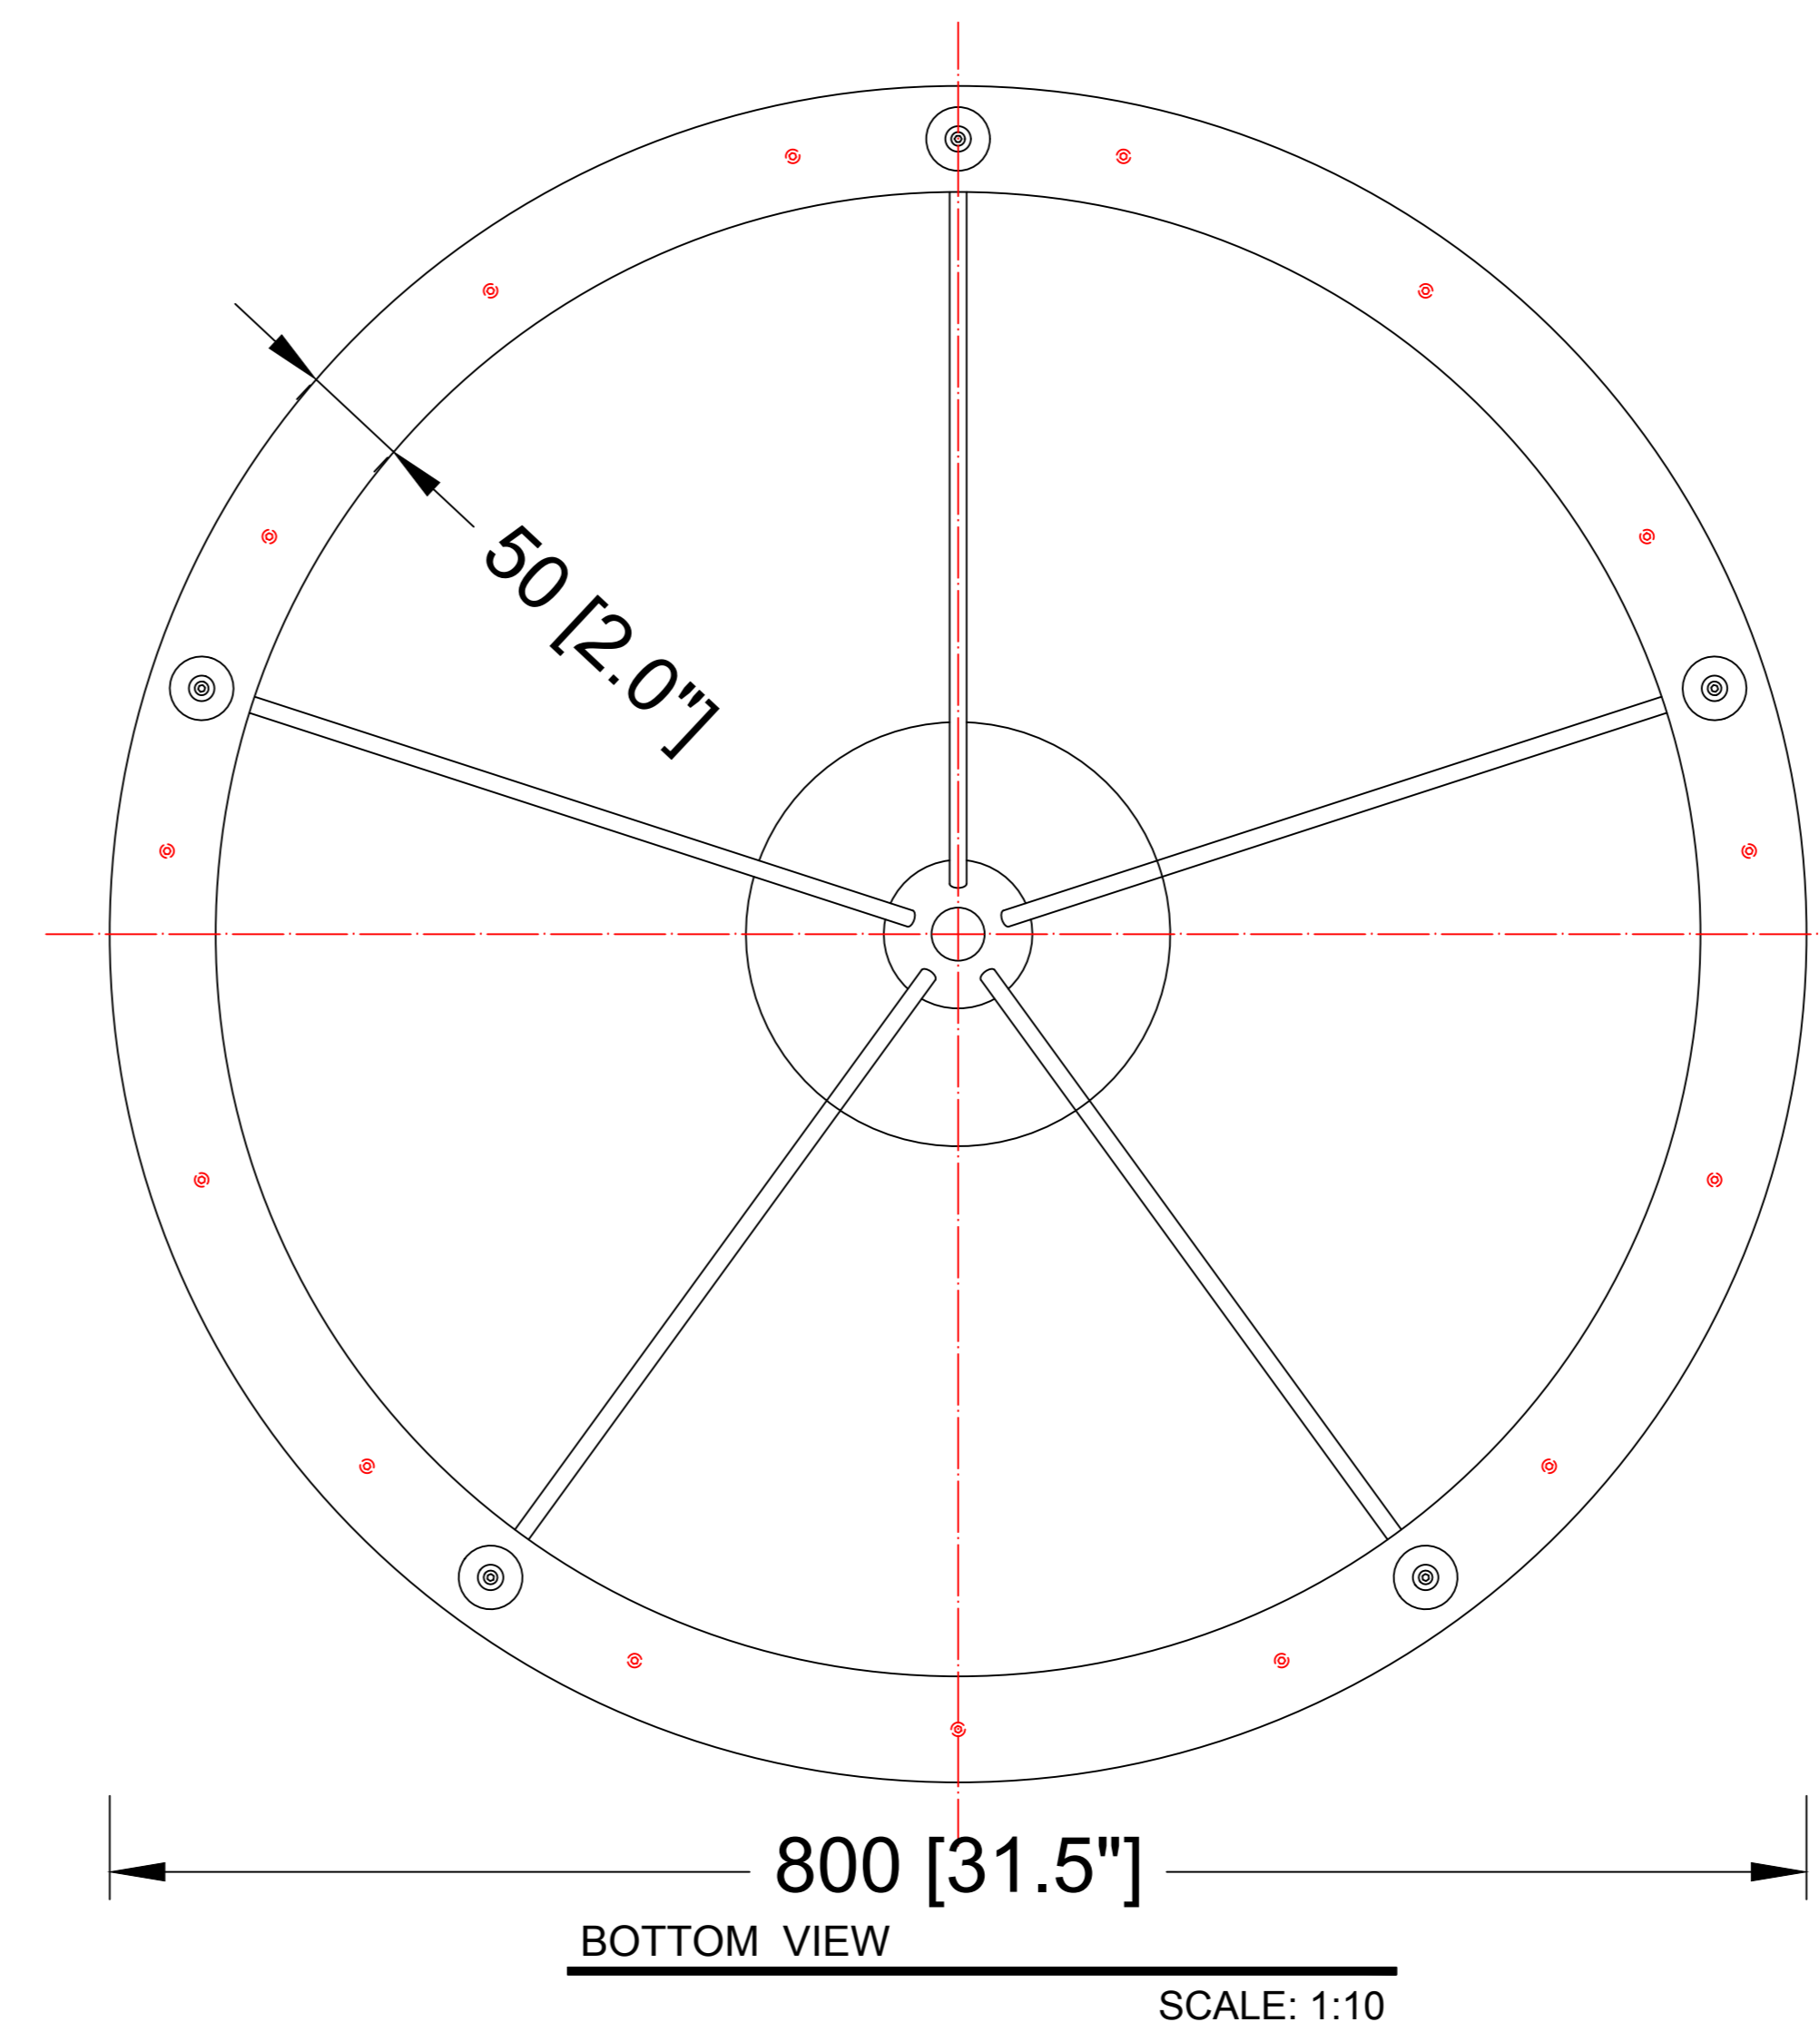

REEF LIGHTING
WHERE LIGHT TOUCHES THE SEA

PROJECT:

PO 5230

±5MM
Size tolerance
± 1/2°
Angle tolerance

Date: 26-07-2023

Revision:

Type: Pendant lamp

Item No: 9661-L-BS

Dwg by:

Verification by:

Scale: 1: 10

Area/Location:

Dimension:
31.5"L x 31.5"W x 47.2"H

Finish: Brass + White

Materials: Stainless steel + Alu + Acrylic

Weight: 13 kgs

Light: Osram LED light 20W 3000K *2pcs
/ Triac dimming

Qty: 2 pcs

☐ Approved

☐ Approved as noted

☐ Revise & resubmit

Date: _____

Signature: _____

Notes:

- *1: Different design & size canopy from original.
- *2: Different mounting structure from original.
- *3: Different but similar hanging support housing from original.
- *4: Different LED light & structure from original.
- *5: Triac dimming function.

Reef Lighting, Inc. reserves the right to change or modify the product specifications without notification.

Ref Pic