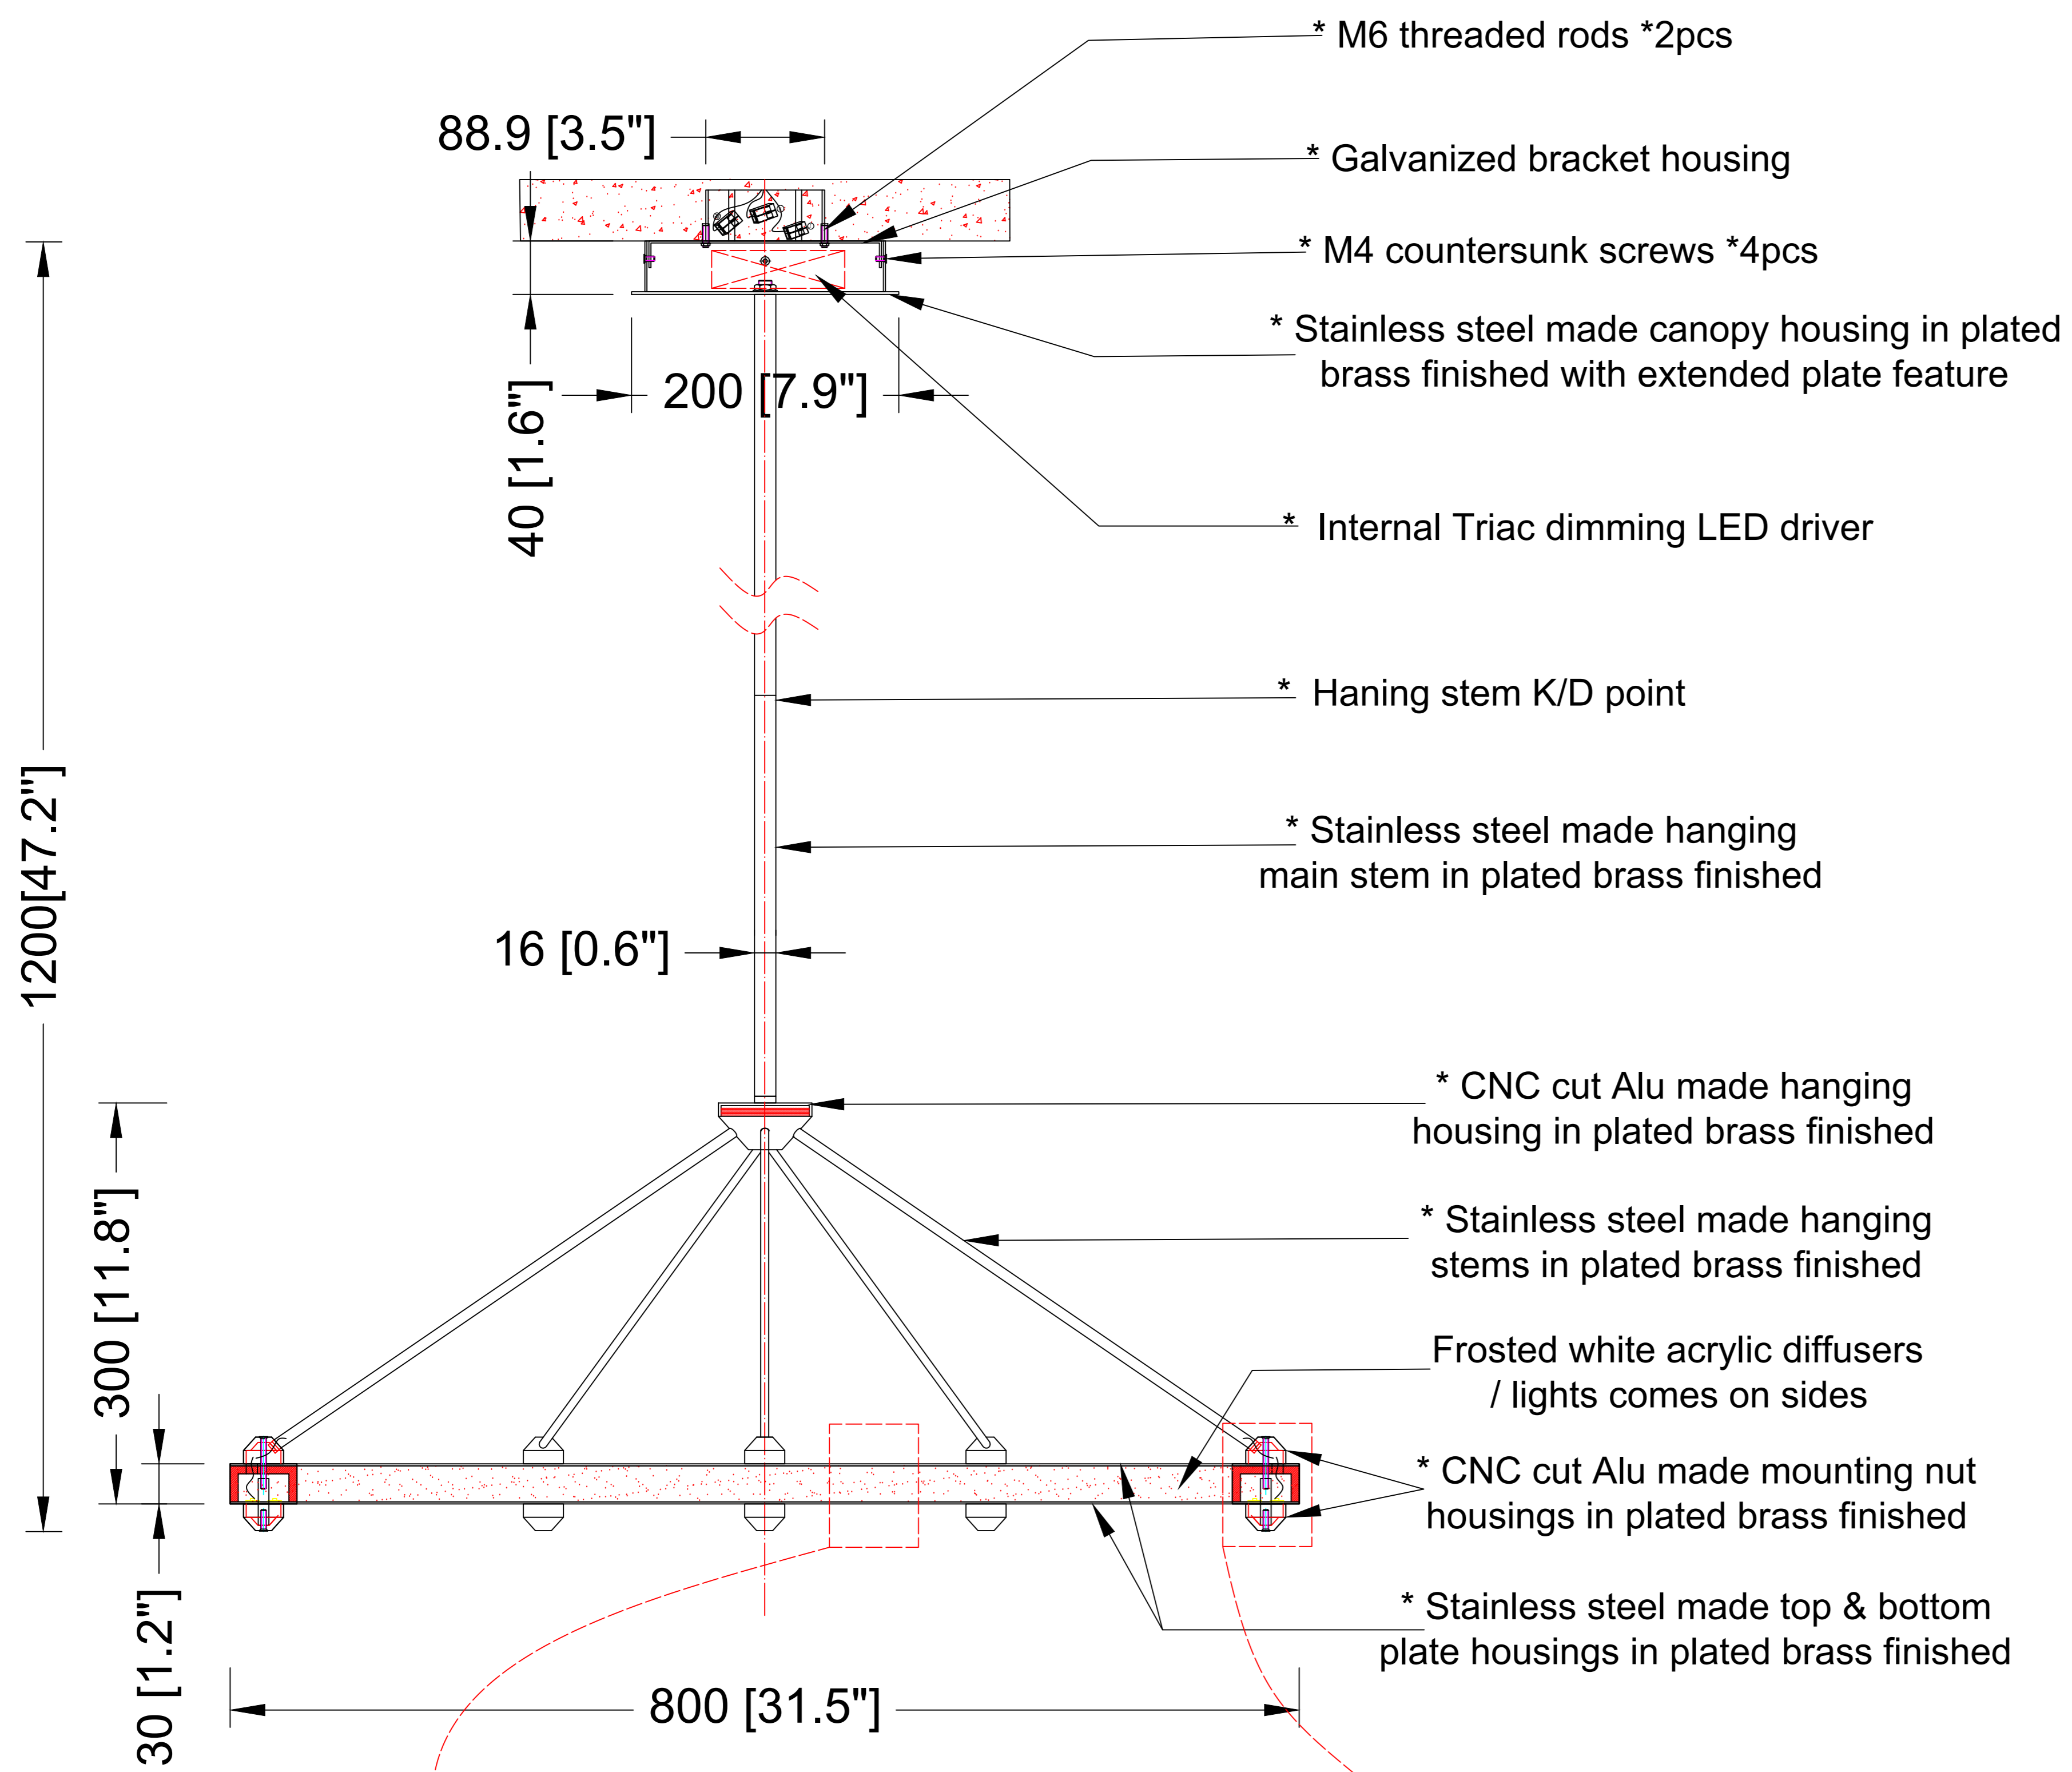

REEF LIGHTING
WHERE LIGHT TOUCHES THE SEA

PROJECT:

PO 5230

±5MM
Size tolerance
± 1/2°
Angle tolerance

Date: 26-07-2023

Revision:

Type: Pendant lamp

Item No: 9661-L-BS

Dwg by:

Verification by:

Scale: 1: 10

Area/Location:

Dimension:
31.5"L x 31.5"W x 47.2"H

Finish: Brass + White

Materials: Stainless steel + Alu + Acrylic

Weight: 13 kgs

Light: Osram LED light 20W 3000K *2pcs
/ Triac dimming

Qty: 2 pcs

☐ Approved

☐ Approved as noted

☐ Revise & resubmit

Date: _____

Signature: _____

Notes:

- *1: Different design & size canopy from original.
- *2: Different mounting structure from original.
- *3: Different but similar hanging support housing from original.
- *4: Different LED light & structure from original.
- *5: Triac dimming function.

Reef Lighting, Inc. reserves the right to change or modify the product specifications without notification.

Ref Pic