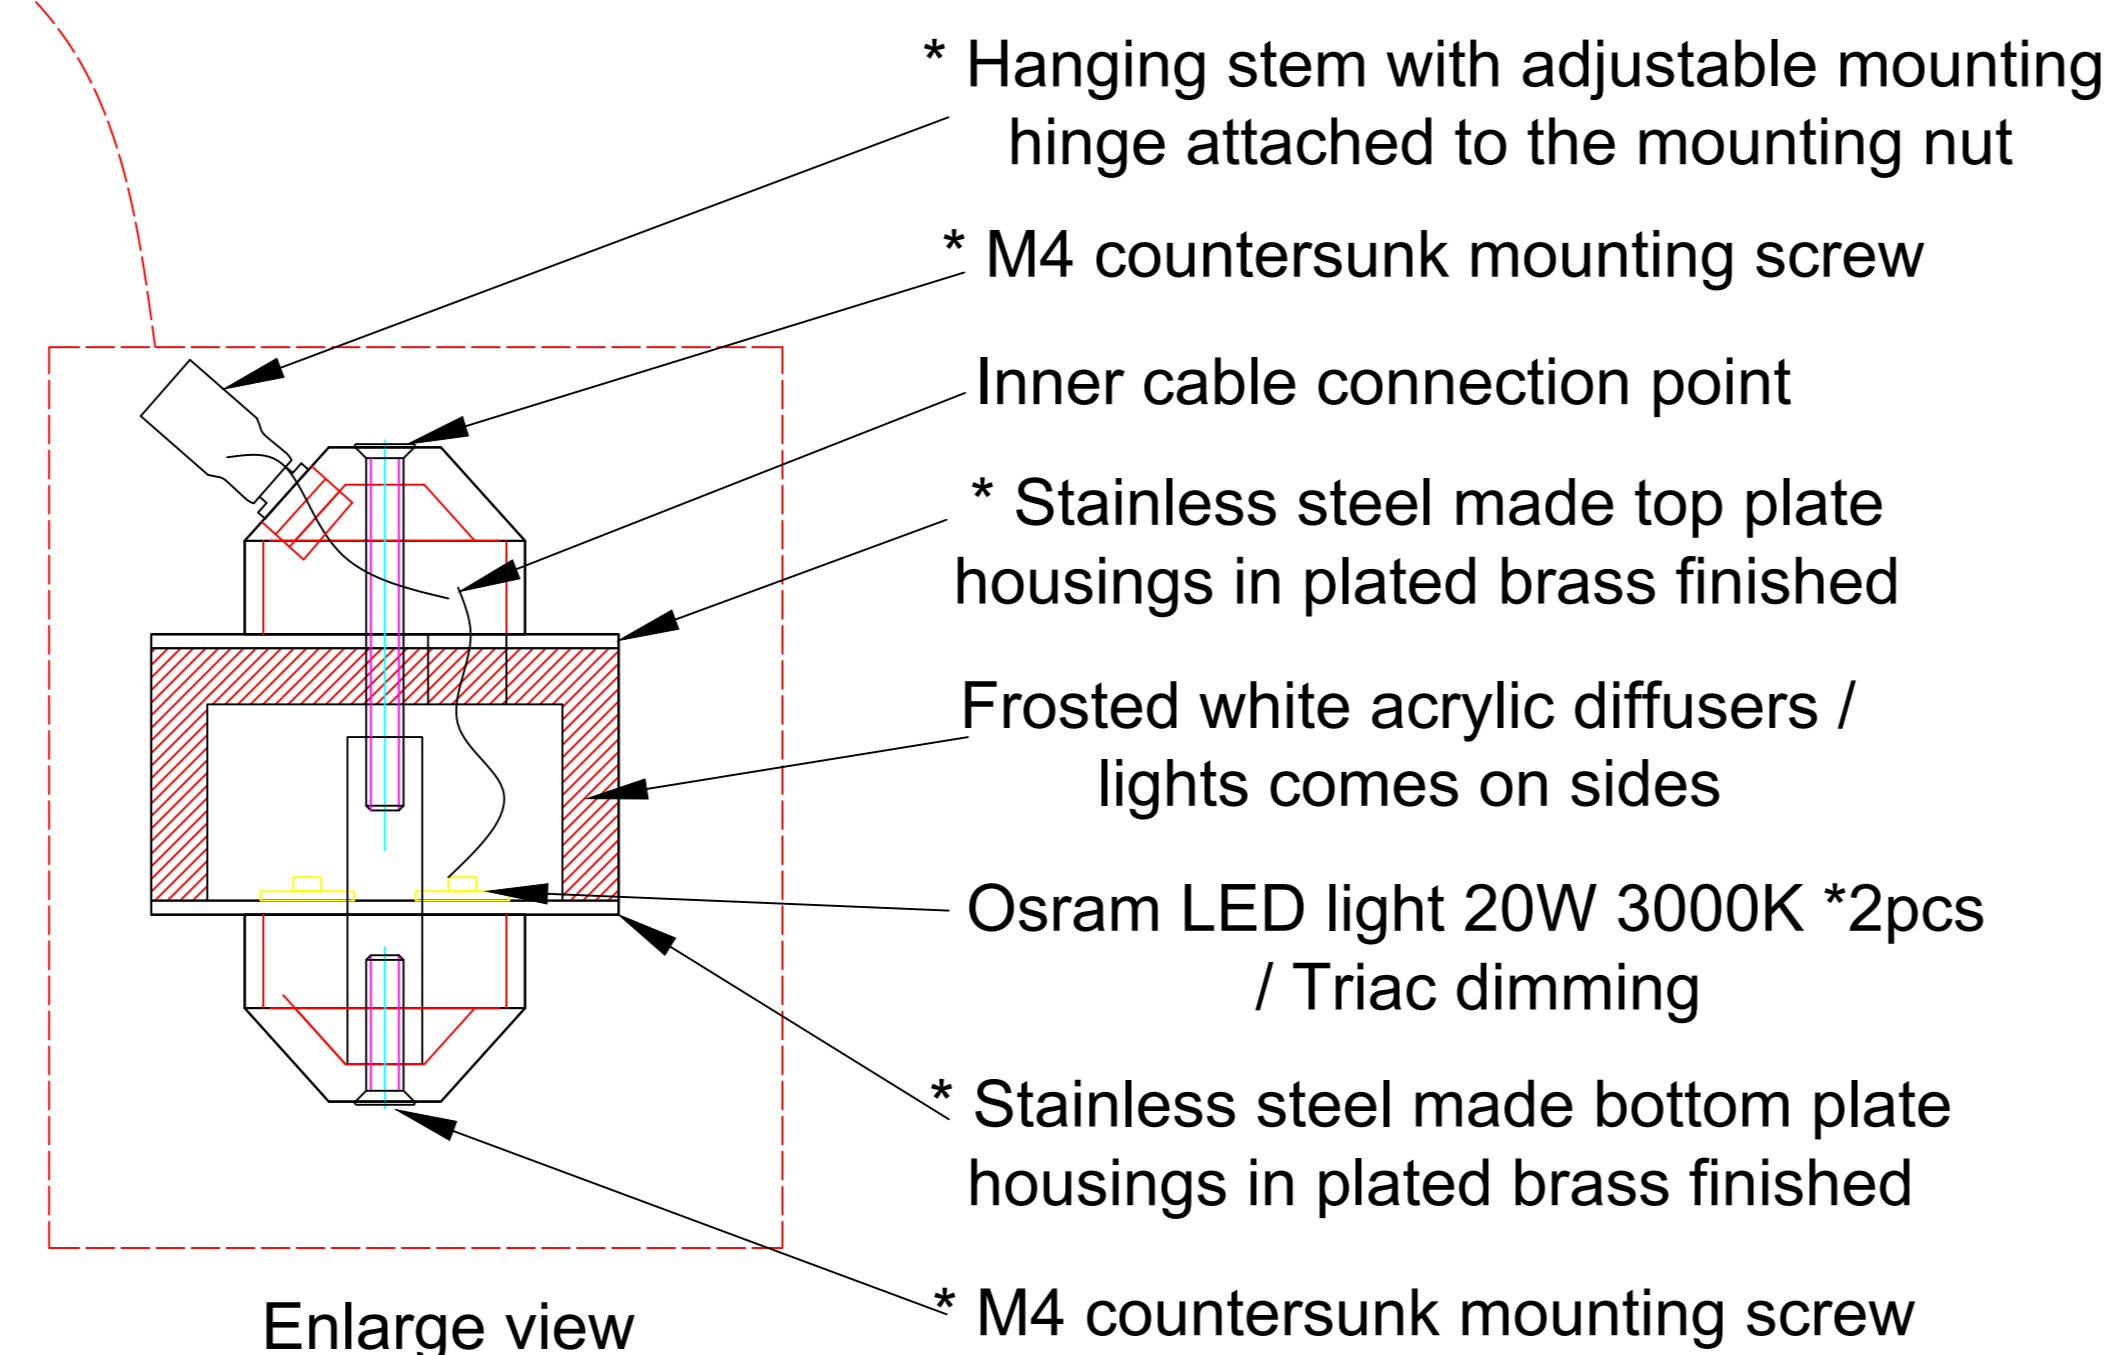

REEF LIGHTING
WHERE LIGHT TOUCHES THE SEA

PROJECT:

PO 5230

±5MM
Size tolerance
± 1/2°
Angle tolerance

Date: 26-07-2023

Revision:

Type: Pendant lamp

Item No: 9661-L-BS

Dwg by:

Verification by:

Scale: 1: 10

Area/Location:

Dimension:
31.5"L x 31.5"W x 47.2"H

Finish: Brass + White

Materials: Stainless steel + Alu + Acrylic

Weight: 13 kgs

Light: Osram LED light 20W 3000K *2pcs
/ Triac dimming

Qty: 2 pcs

☐ Approved

☐ Approved as noted

☐ Revise & resubmit

Date: _____

Signature: _____

Notes:

- *1: Different design & size canopy from original.
- *2: Different mounting structure from original.
- *3: Different but similar hanging support housing from original.
- *4: Different LED light & structure from original.
- *5: Triac dimming function.

Reef Lighting, Inc. reserves the right to change or modify the product specifications without notification.

Ref Pic