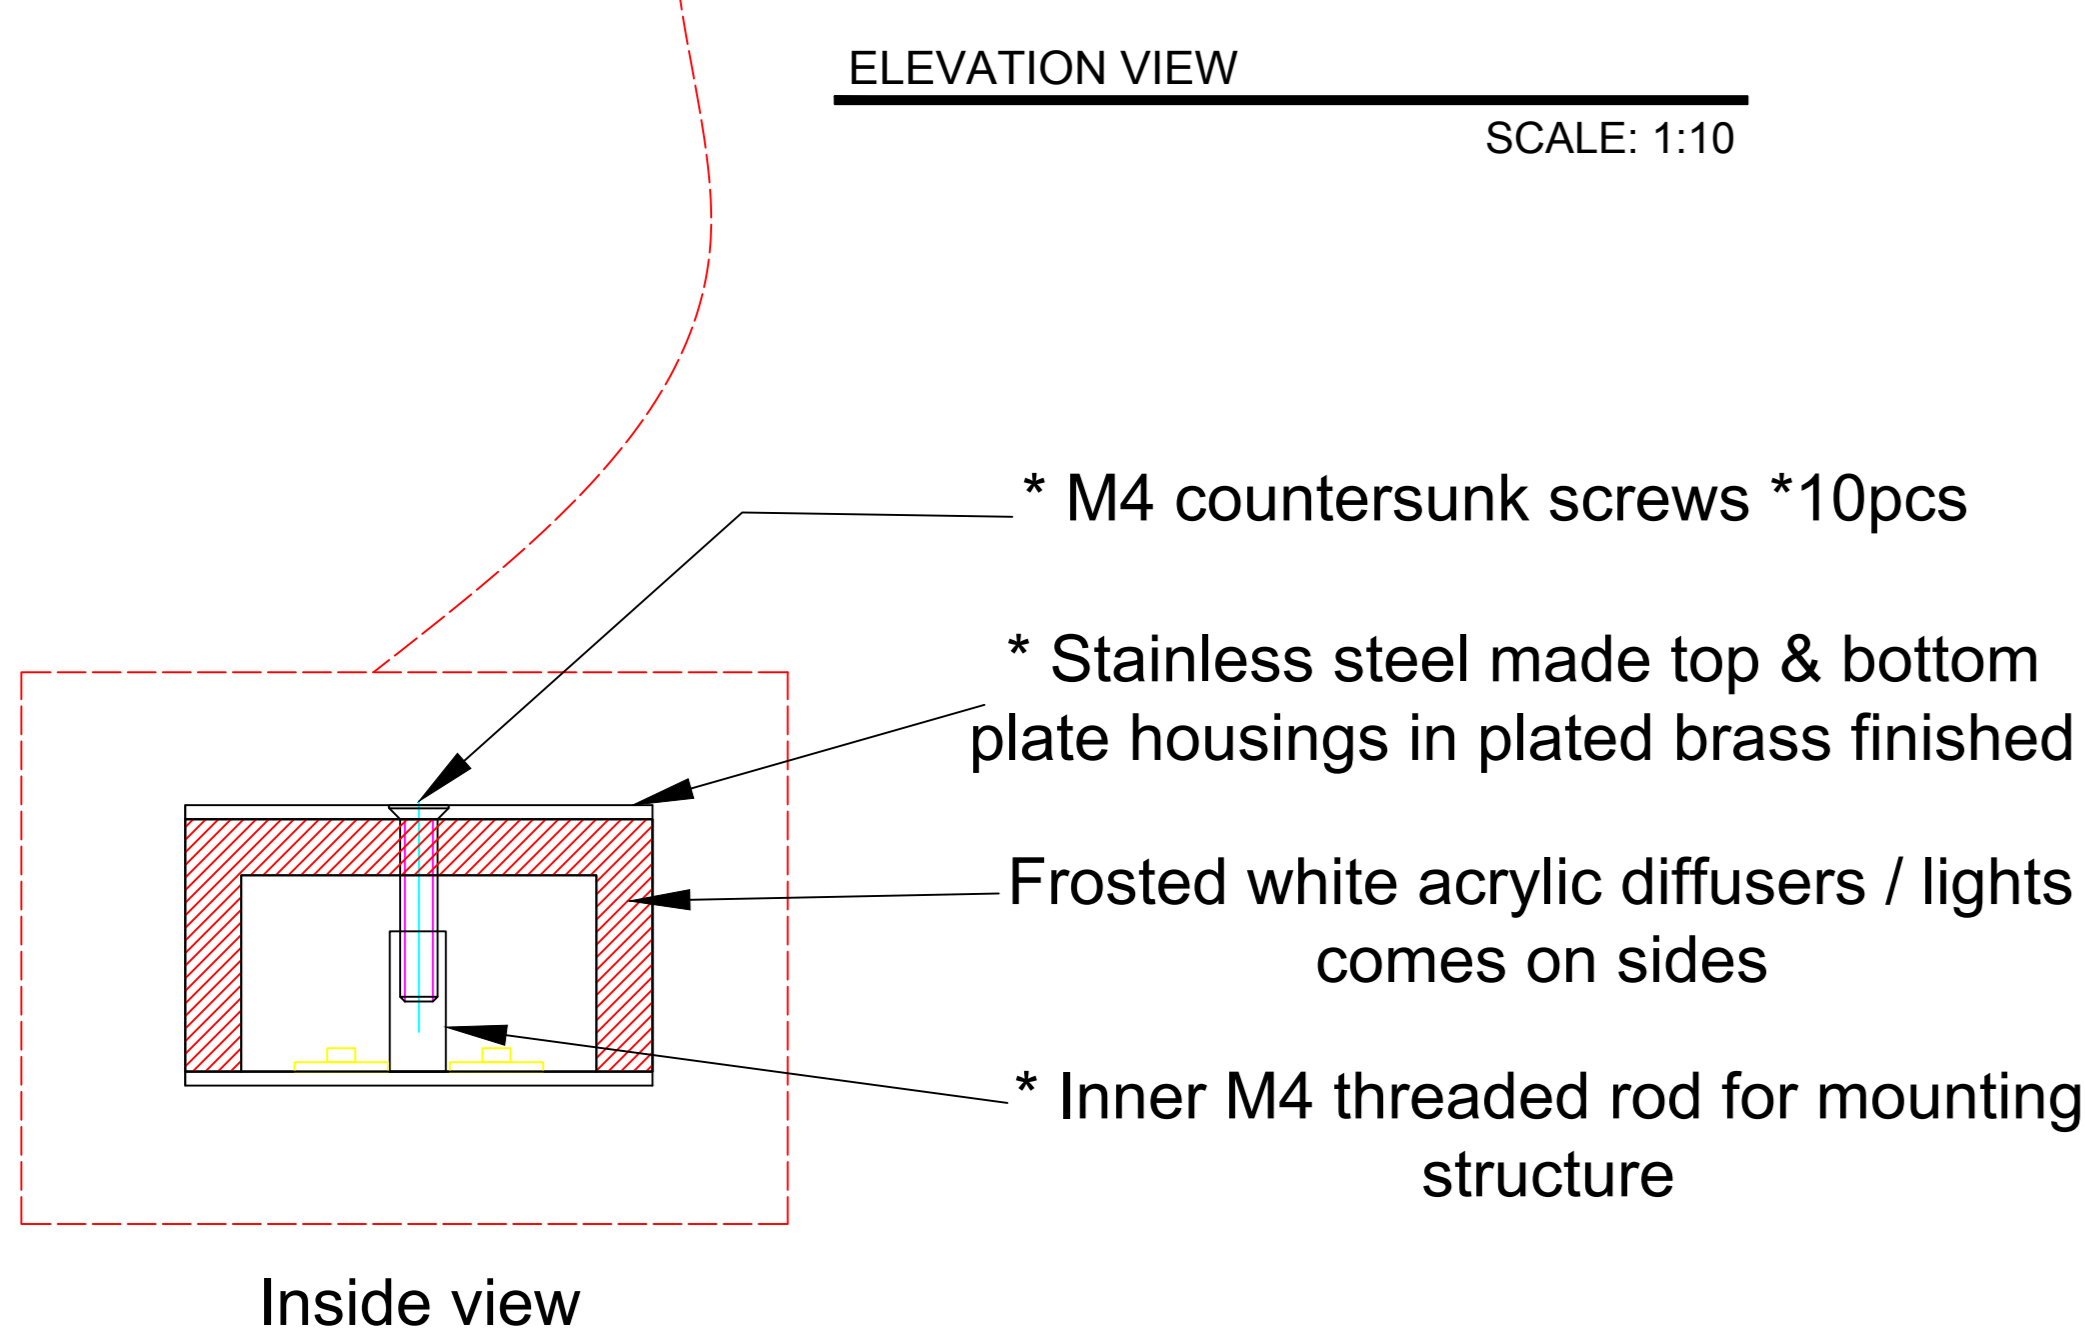

REEF LIGHTING
WHERE LIGHT TOUCHES THE SEA

PROJECT:

PO 5230

±5MM
Size tolerance
± 1/2°
Angle tolerance

Date: 26-07-2023

Revision:

Type: Pendant lamp

Item No: 9661-L-BS

Dwg by:

Verification by:

Scale: 1: 10

Area/Location:

Dimension:
31.5"L x 31.5"W x 47.2"H

Finish: Brass + White

Materials: Stainless steel + Alu + Acrylic

Weight: 13 kgs

Light: Osram LED light 20W 3000K *2pcs
/ Triac dimming

Qty: 2 pcs

☐ Approved

☐ Approved as noted

☐ Revise & resubmit

Date: _____

Signature: _____

Notes:

- *1: Different design & size canopy from original.
- *2: Different mounting structure from original.
- *3: Different but similar hanging support housing from original.
- *4: Different LED light & structure from original.
- *5: Triac dimming function.

Reef Lighting, Inc. reserves the right to change or modify the product specifications without notification.

Ref Pic