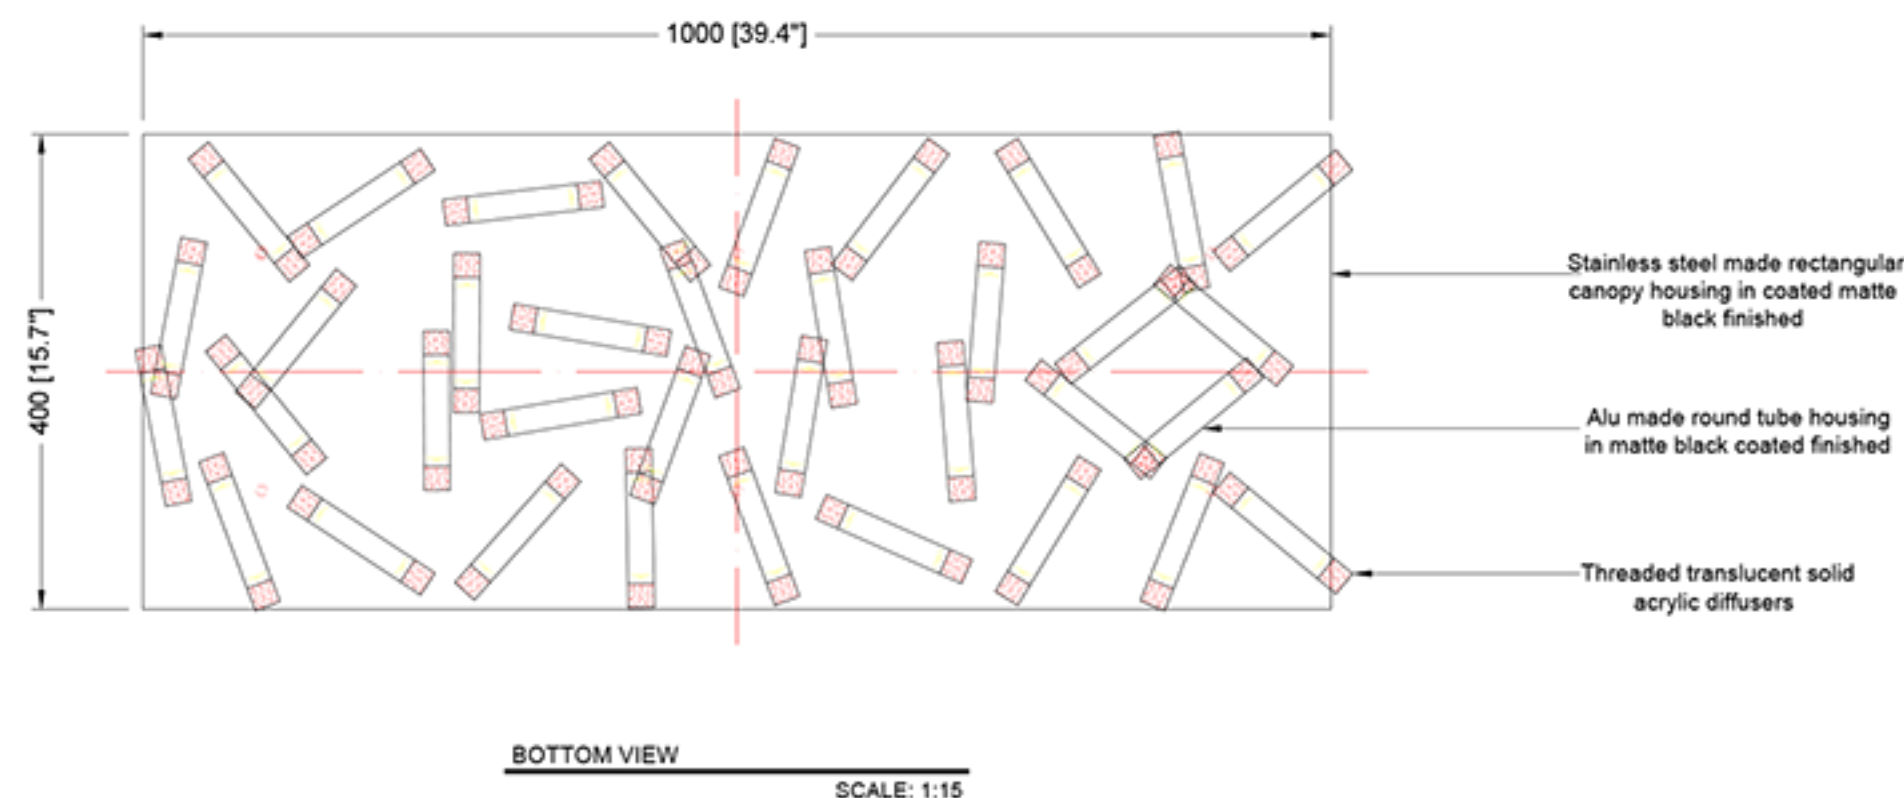

REEF LIGHTING
WHERE LIGHT TOUCHES THE SEA

PROJECT:

PO 5230

±5MM
Size tolerance
± 1/2"
Angle tolerance

Date: 07-08-2023

Revision:

Type: Pendant lamp

Item No: 9616-36-L-BK

Dwg by:

Verification by:

Scale: 1: 10

Area/Location:

Dimension:

39.4"L x 15.7"W x 120"OAH

Finish: White + Black

Materials: Stainless steel Iron + Alu + Acrylic

Weight: 25 kgs

Light: Osram LED light 3W *36pcs 3000K /
Triac dimming

Qty: 3 pcs

☐ Approved

☐ Approved as noted

☐ Revise & resubmit

Date: _____

Signature: _____

Notes:

- *1: Different design & size canopy from original.
- *2: Different LED light & structure from original.
- *3: Different mounting structure from original.
- *4: Different hanging height from original.
- *5: Triac dimming function on fixture.

Reef Lighting, Inc. reserves the right to change or modify the product specifications without notification.

Ref Pic

SCALE: NTS