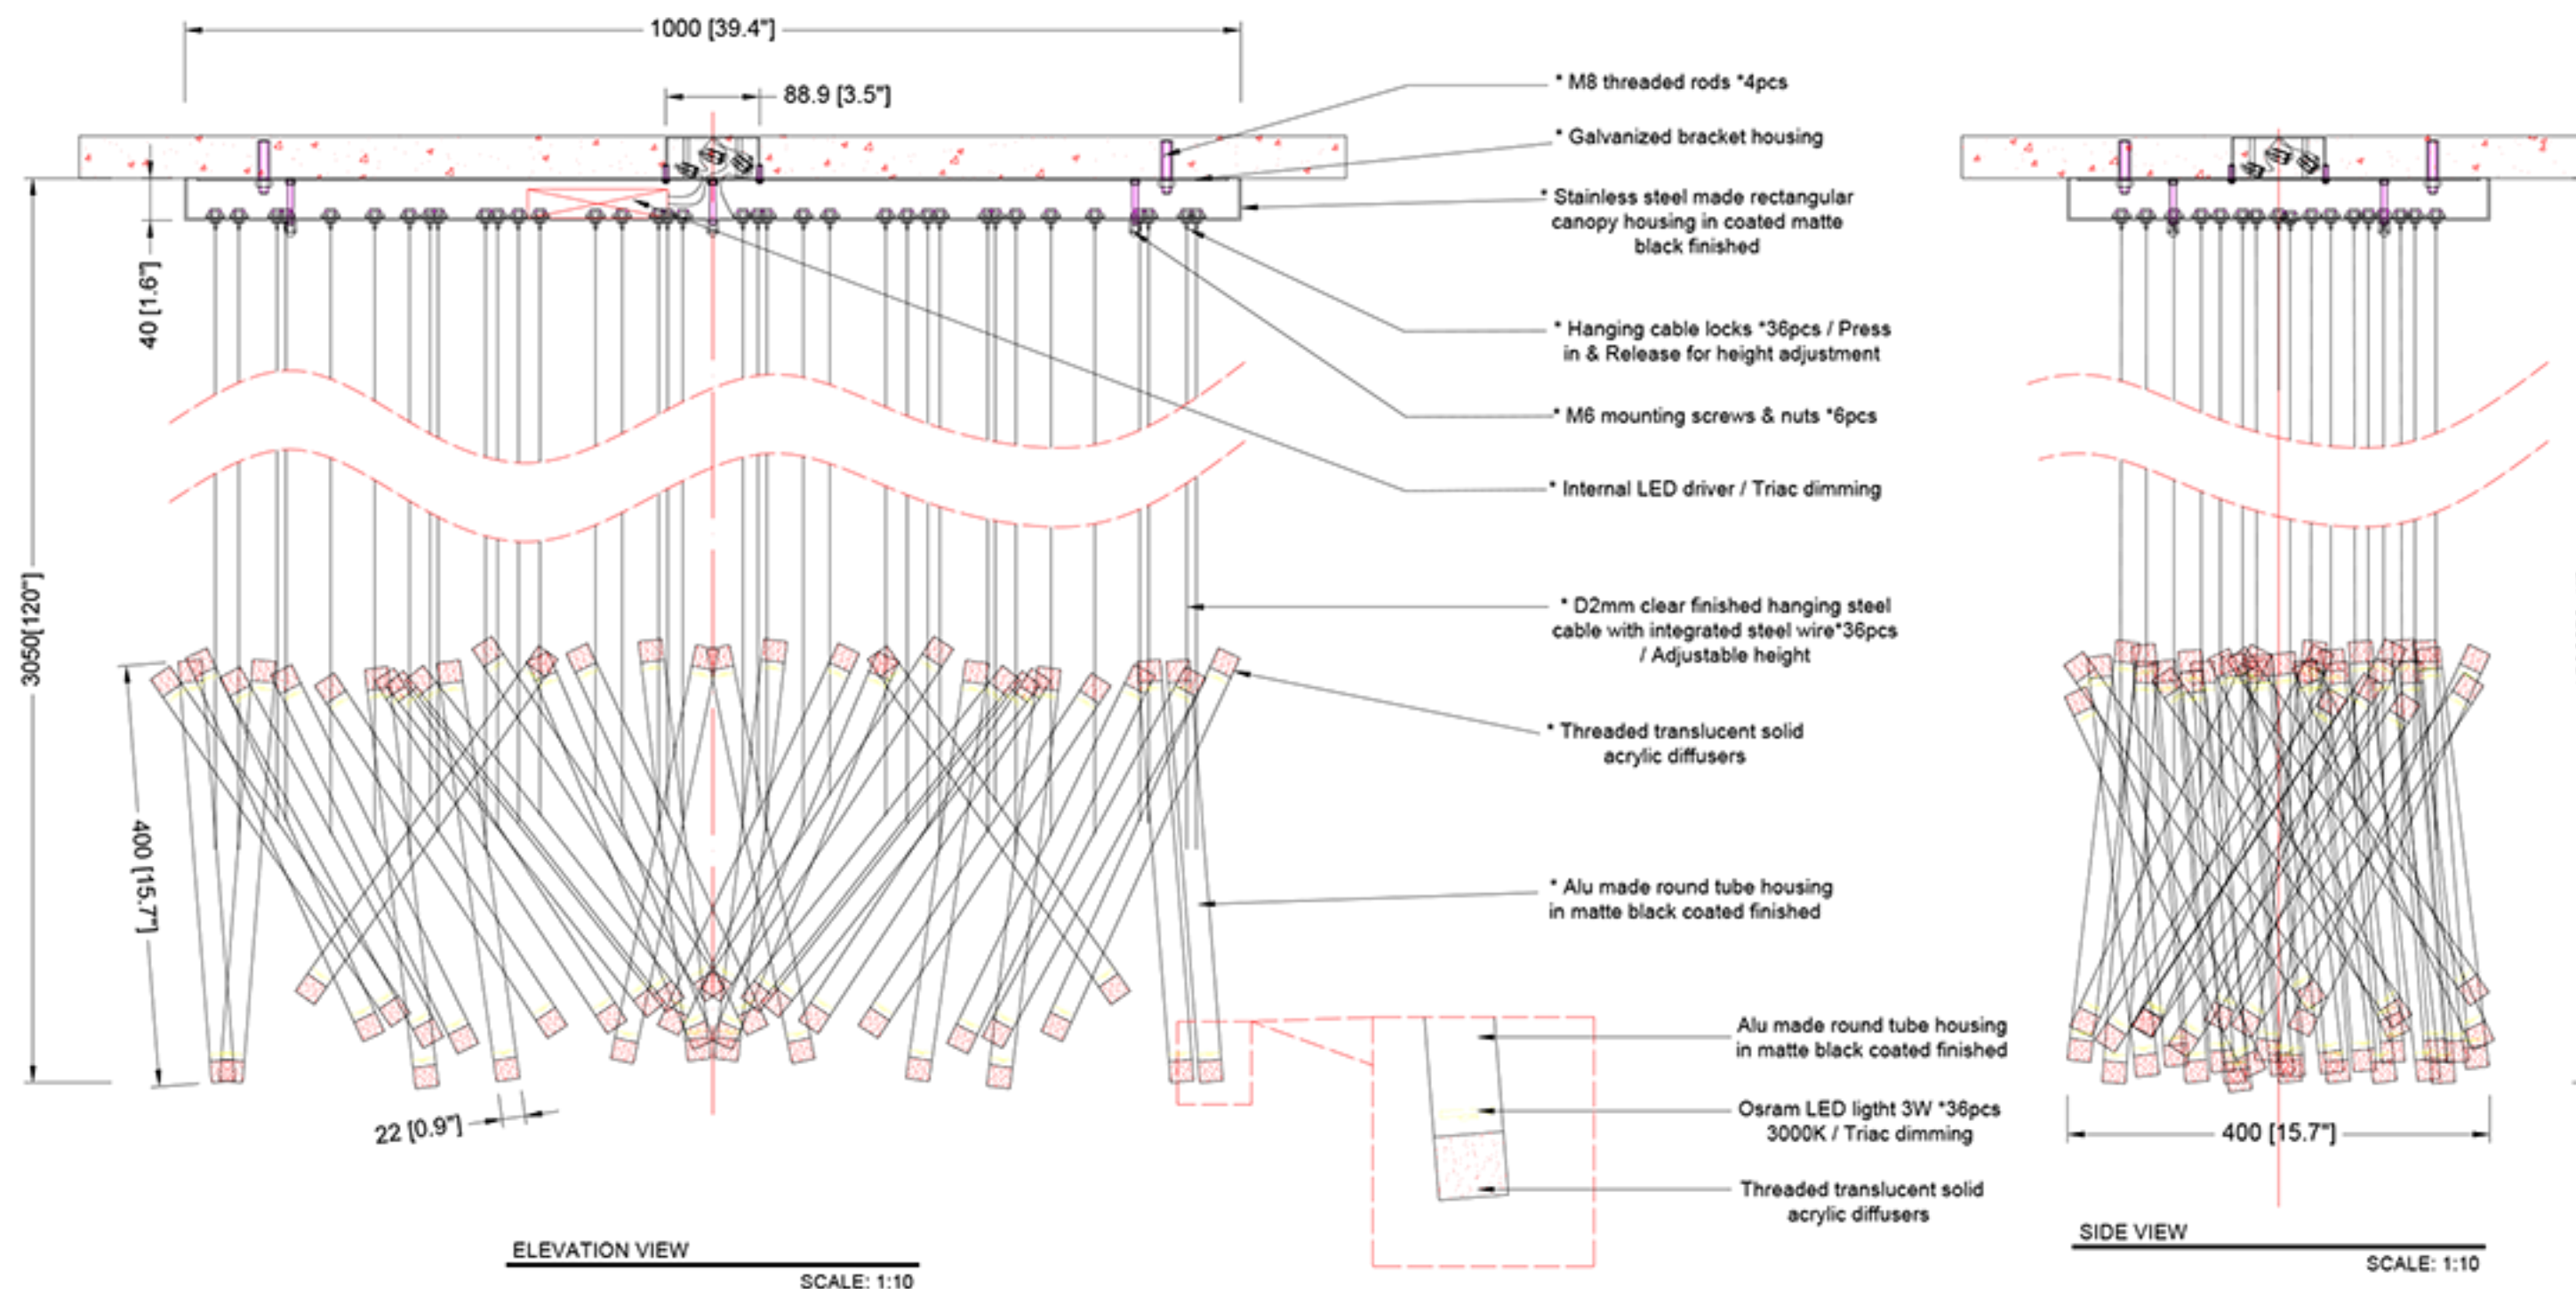

REEF LIGHTING
WHERE LIGHT TOUCHES THE SEA

PROJECT:

PO 5230

±5MM
Size tolerance
± 1/2"
Angle tolerance

Date: 07-08-2023

Revision:

Type: Pendant lamp

Item No: 9616-36-L-BK

Dwg by:

Verification by:

Scale: 1: 10

Area/Location:

Dimension:

39.4"L x 15.7"W x 120"OAH

Finish: White + Black

Materials: Stainless steel Iron + Alu + Acrylic

Weight: 25 kgs

Light: Osram LED light 3W *36pcs 3000K /
Triac dimming

Qty: 3 pcs

☐ Approved

☐ Approved as noted

☐ Revise & resubmit

Date: _____

Signature: _____

Notes:

- *1: Different design & size canopy from original.
- *2: Different LED light & structure from original.
- *3: Different mounting structure from original.
- *4: Different hanging height from original.
- *5: Triac dimming function on fixture.

Reef Lighting, Inc. reserves the right to change or modify the product specifications without notification.

Ref Pic

SCALE: NTS