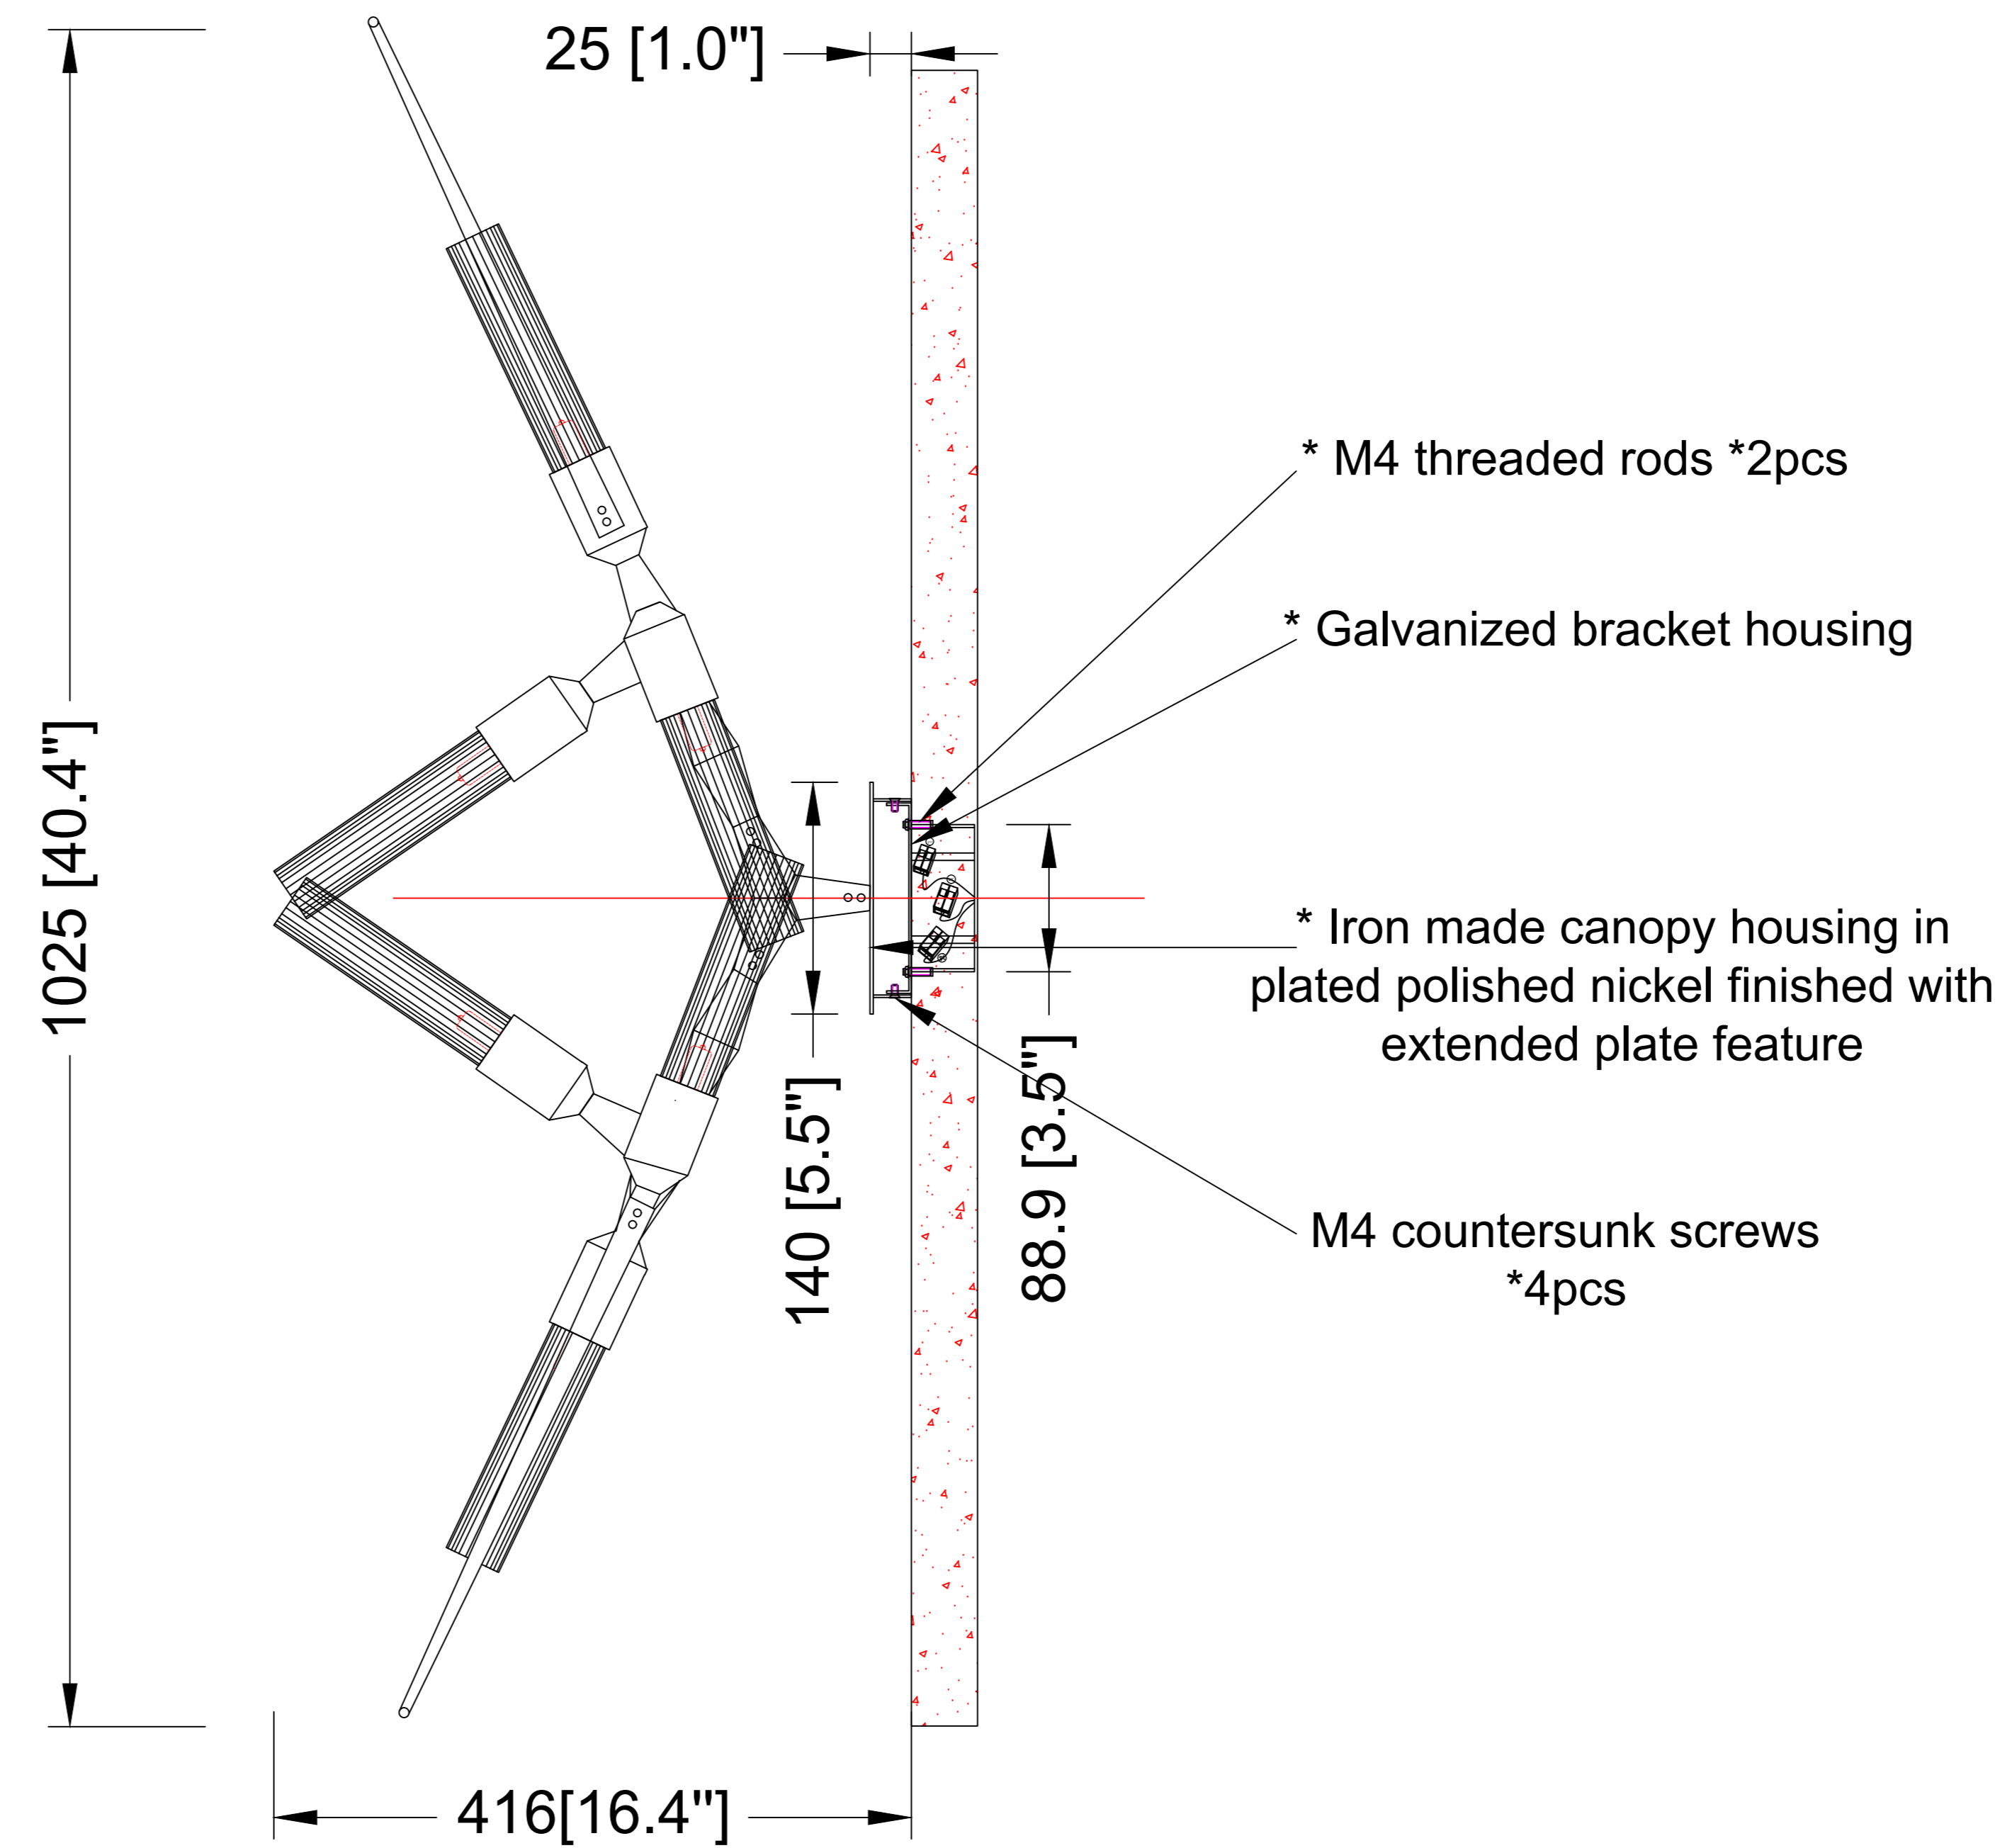

REEF LIGHTING
WHERE LIGHT TOUCHES THE SEA

PROJECT:

PO 5230

±5MM
Size tolerance
± 1/2°
Angle tolerance

Date: 26-07-2023

Revision:

Type: Wall sconce

Item No: 9632-PN

Dwg by:

Verification by:

Scale: 1: 10

Area/Location:

Dimension:

24.8"L x 40.4"H x 16.4" depth

Finish: Polished nickel + Clear glass

Materials: Iron + Glass

Notes:

- *1: Different design & size canopy from original.
- *2: Different mounting structure from original.
- *3: Different but similar fixture size from original.
- *4: Different electroplated finished from original.

Reef Lighting, Inc. reserves the right to change or modify the product specifications without notification.

ELEVATION VIEW

SCALE: 1:10

Ref Pic

SCALE: NTS

SIDE VIEW

SCALE: 1:10

Different angle adjustment
Ref view