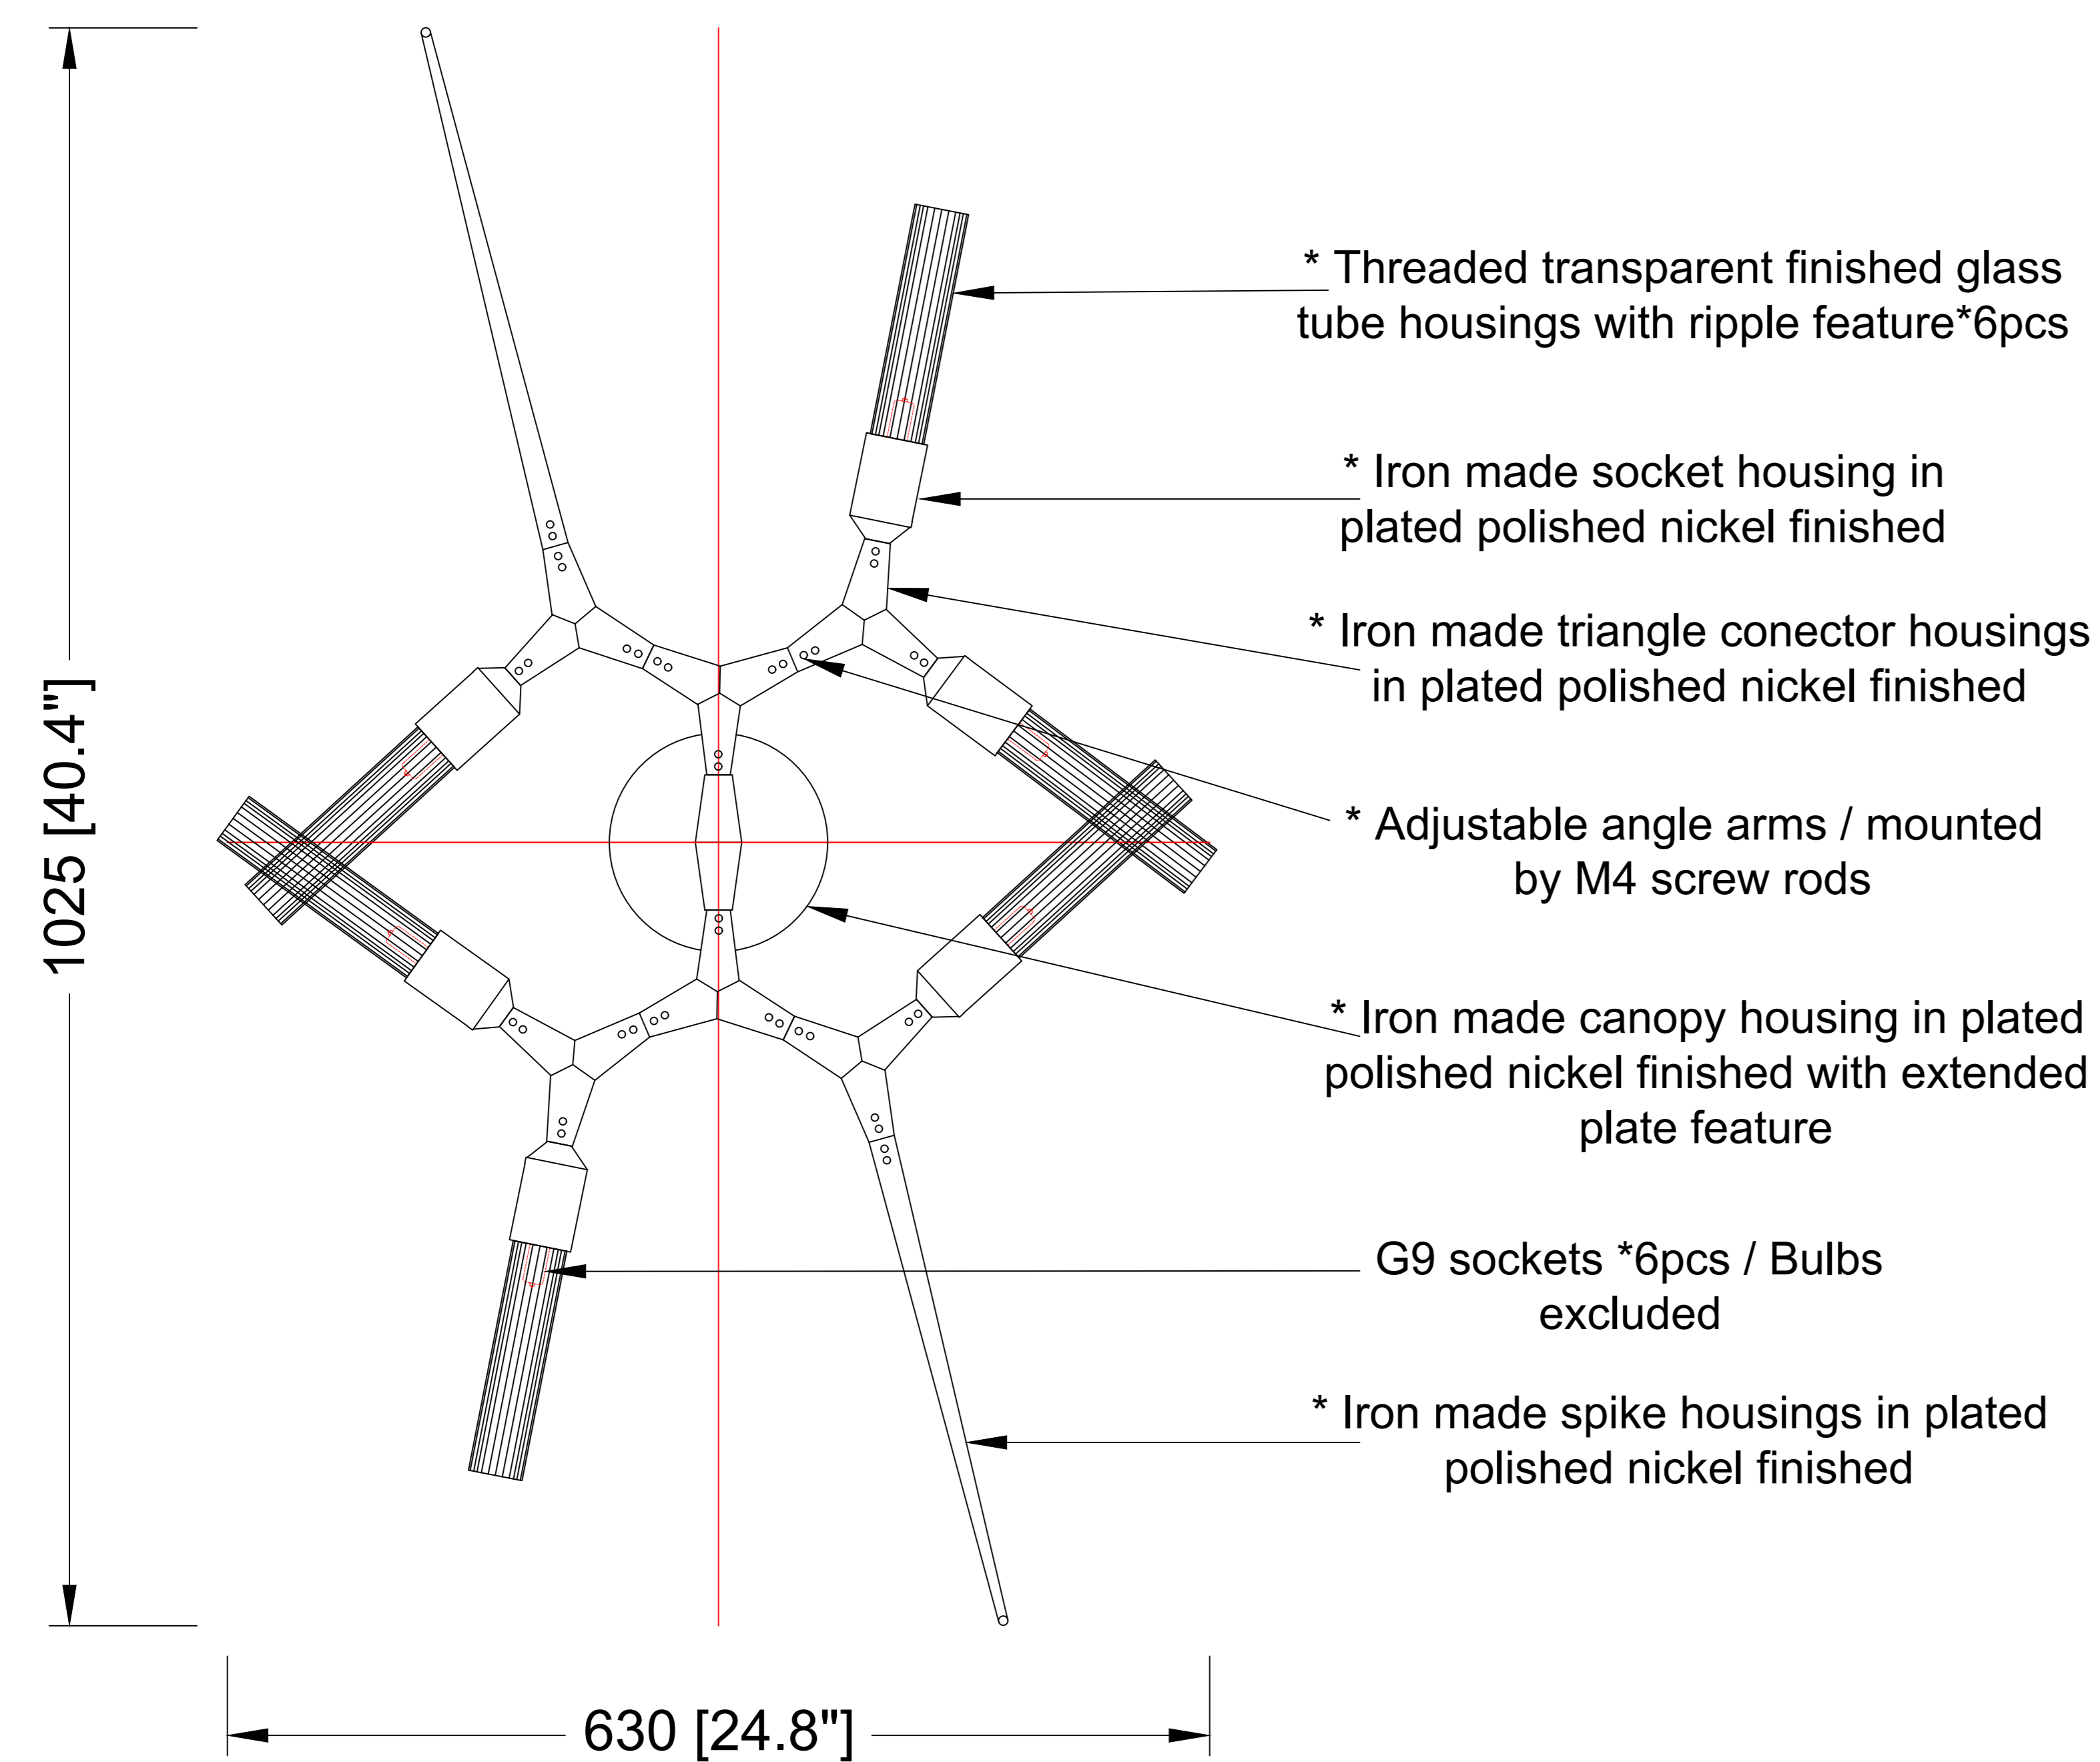

REEF LIGHTING
WHERE LIGHT TOUCHES THE SEA

PROJECT:

PO 5230

±5MM
Size tolerance
± 1/2°
Angle tolerance

Date: 26-07-2023

Revision:

Type: Wall sconce

Item No: 9632-PN

Dwg by:

Verification by:

Scale: 1: 10

Area/Location:

Dimension:

24.8"L x 40.4"H x 16.4" depth

Finish: Polished nickel + Clear glass

Materials: Iron + Glass

Notes:

- *1: Different design & size canopy from original.
- *2: Different mounting structure from original.
- *3: Different but similar fixture size from original.
- *4: Different electroplated finished from original.

Reef Lighting, Inc. reserves the right to change or modify the product specifications without notification.

ELEVATION VIEW

SCALE: 1:10

Ref Pic

SCALE: NTS

SIDE VIEW

SCALE: 1:10

Different angle adjustment
Ref view