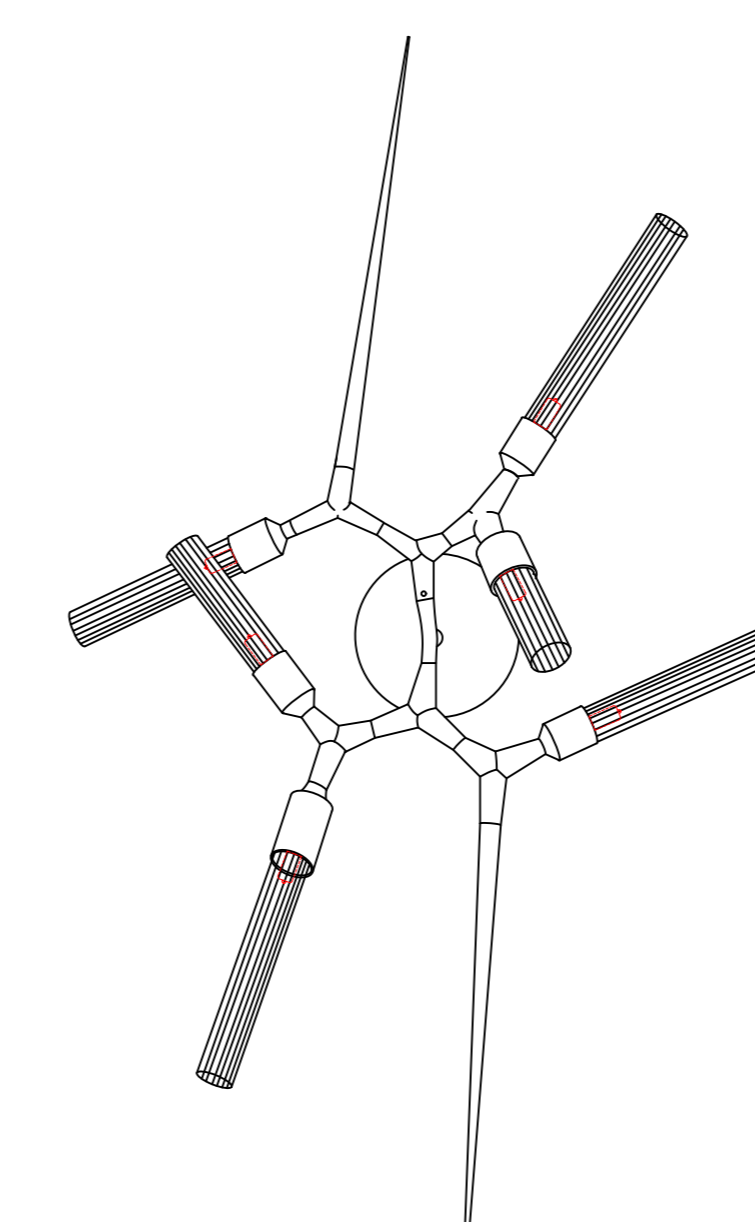

REEF LIGHTING
WHERE LIGHT TOUCHES THE SEA

PROJECT:

PO 5230

±5MM
Size tolerance
± 1/2°
Angle tolerance

Date: 26-07-2023

Revision:

Type: Wall sconce

Item No: 9632-PN

Dwg by:

Verification by:

Scale: 1: 10

Area/Location:

Dimension:

24.8"L x 40.4"H x 16.4" depth

Finish: Polished nickel + Clear glass

Materials: Iron + Glass

Notes:

- *1: Different design & size canopy from original.
- *2: Different mounting structure from original.
- *3: Different but similar fixture size from original.
- *4: Different electroplated finished from original.

Reef Lighting, Inc. reserves the right to change or modify the product specifications without notification.

ELEVATION VIEW

SCALE: 1:10

Ref Pic

SCALE: NTS

SIDE VIEW

SCALE: 1:10

Different angle adjustment
Ref view