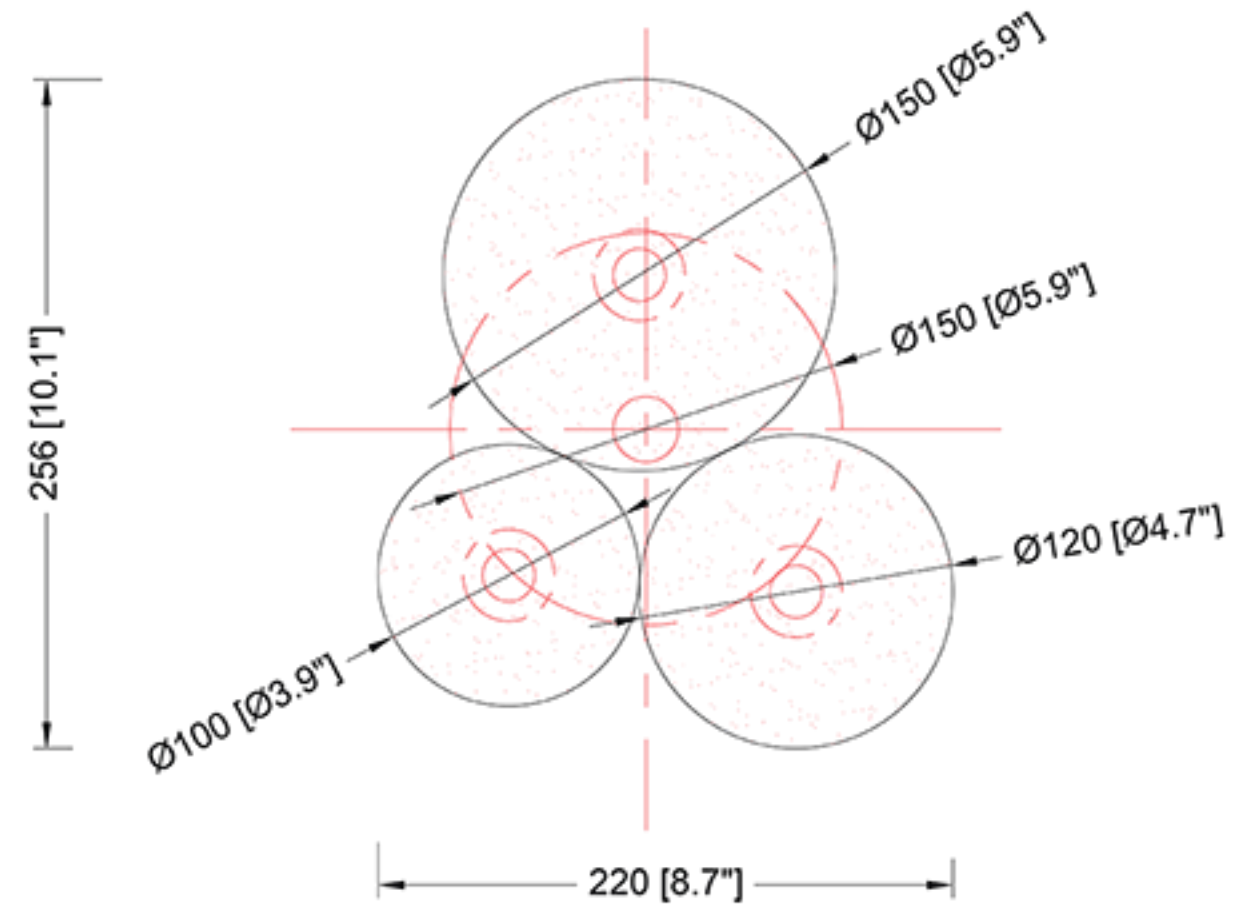

REEF LIGHTING
WHERE LIGHT TOUCHES THE SEA

PROJECT:
Reef Lighting

±5MM Size tolerance	
± 1/2° Angle tolerance	

Date: 25-06-2023
Revision:
Type: Pendant lamp
Item No: 9557-3-CP
Dwg by:
Verification by:

Scale: 1: 5
Area/Location:
Dimension: 8.7"L x 8.7"W x 120"OAH
Finish: Polished nickel + Copper finished glass
Materials: Stainless steel + Alu + Acrylic + Glass
Weight: 3 kgs
Light: Osram LED 3W 3000K *3pcs / Triac dimming

Ref Pic
SCALE: NTS