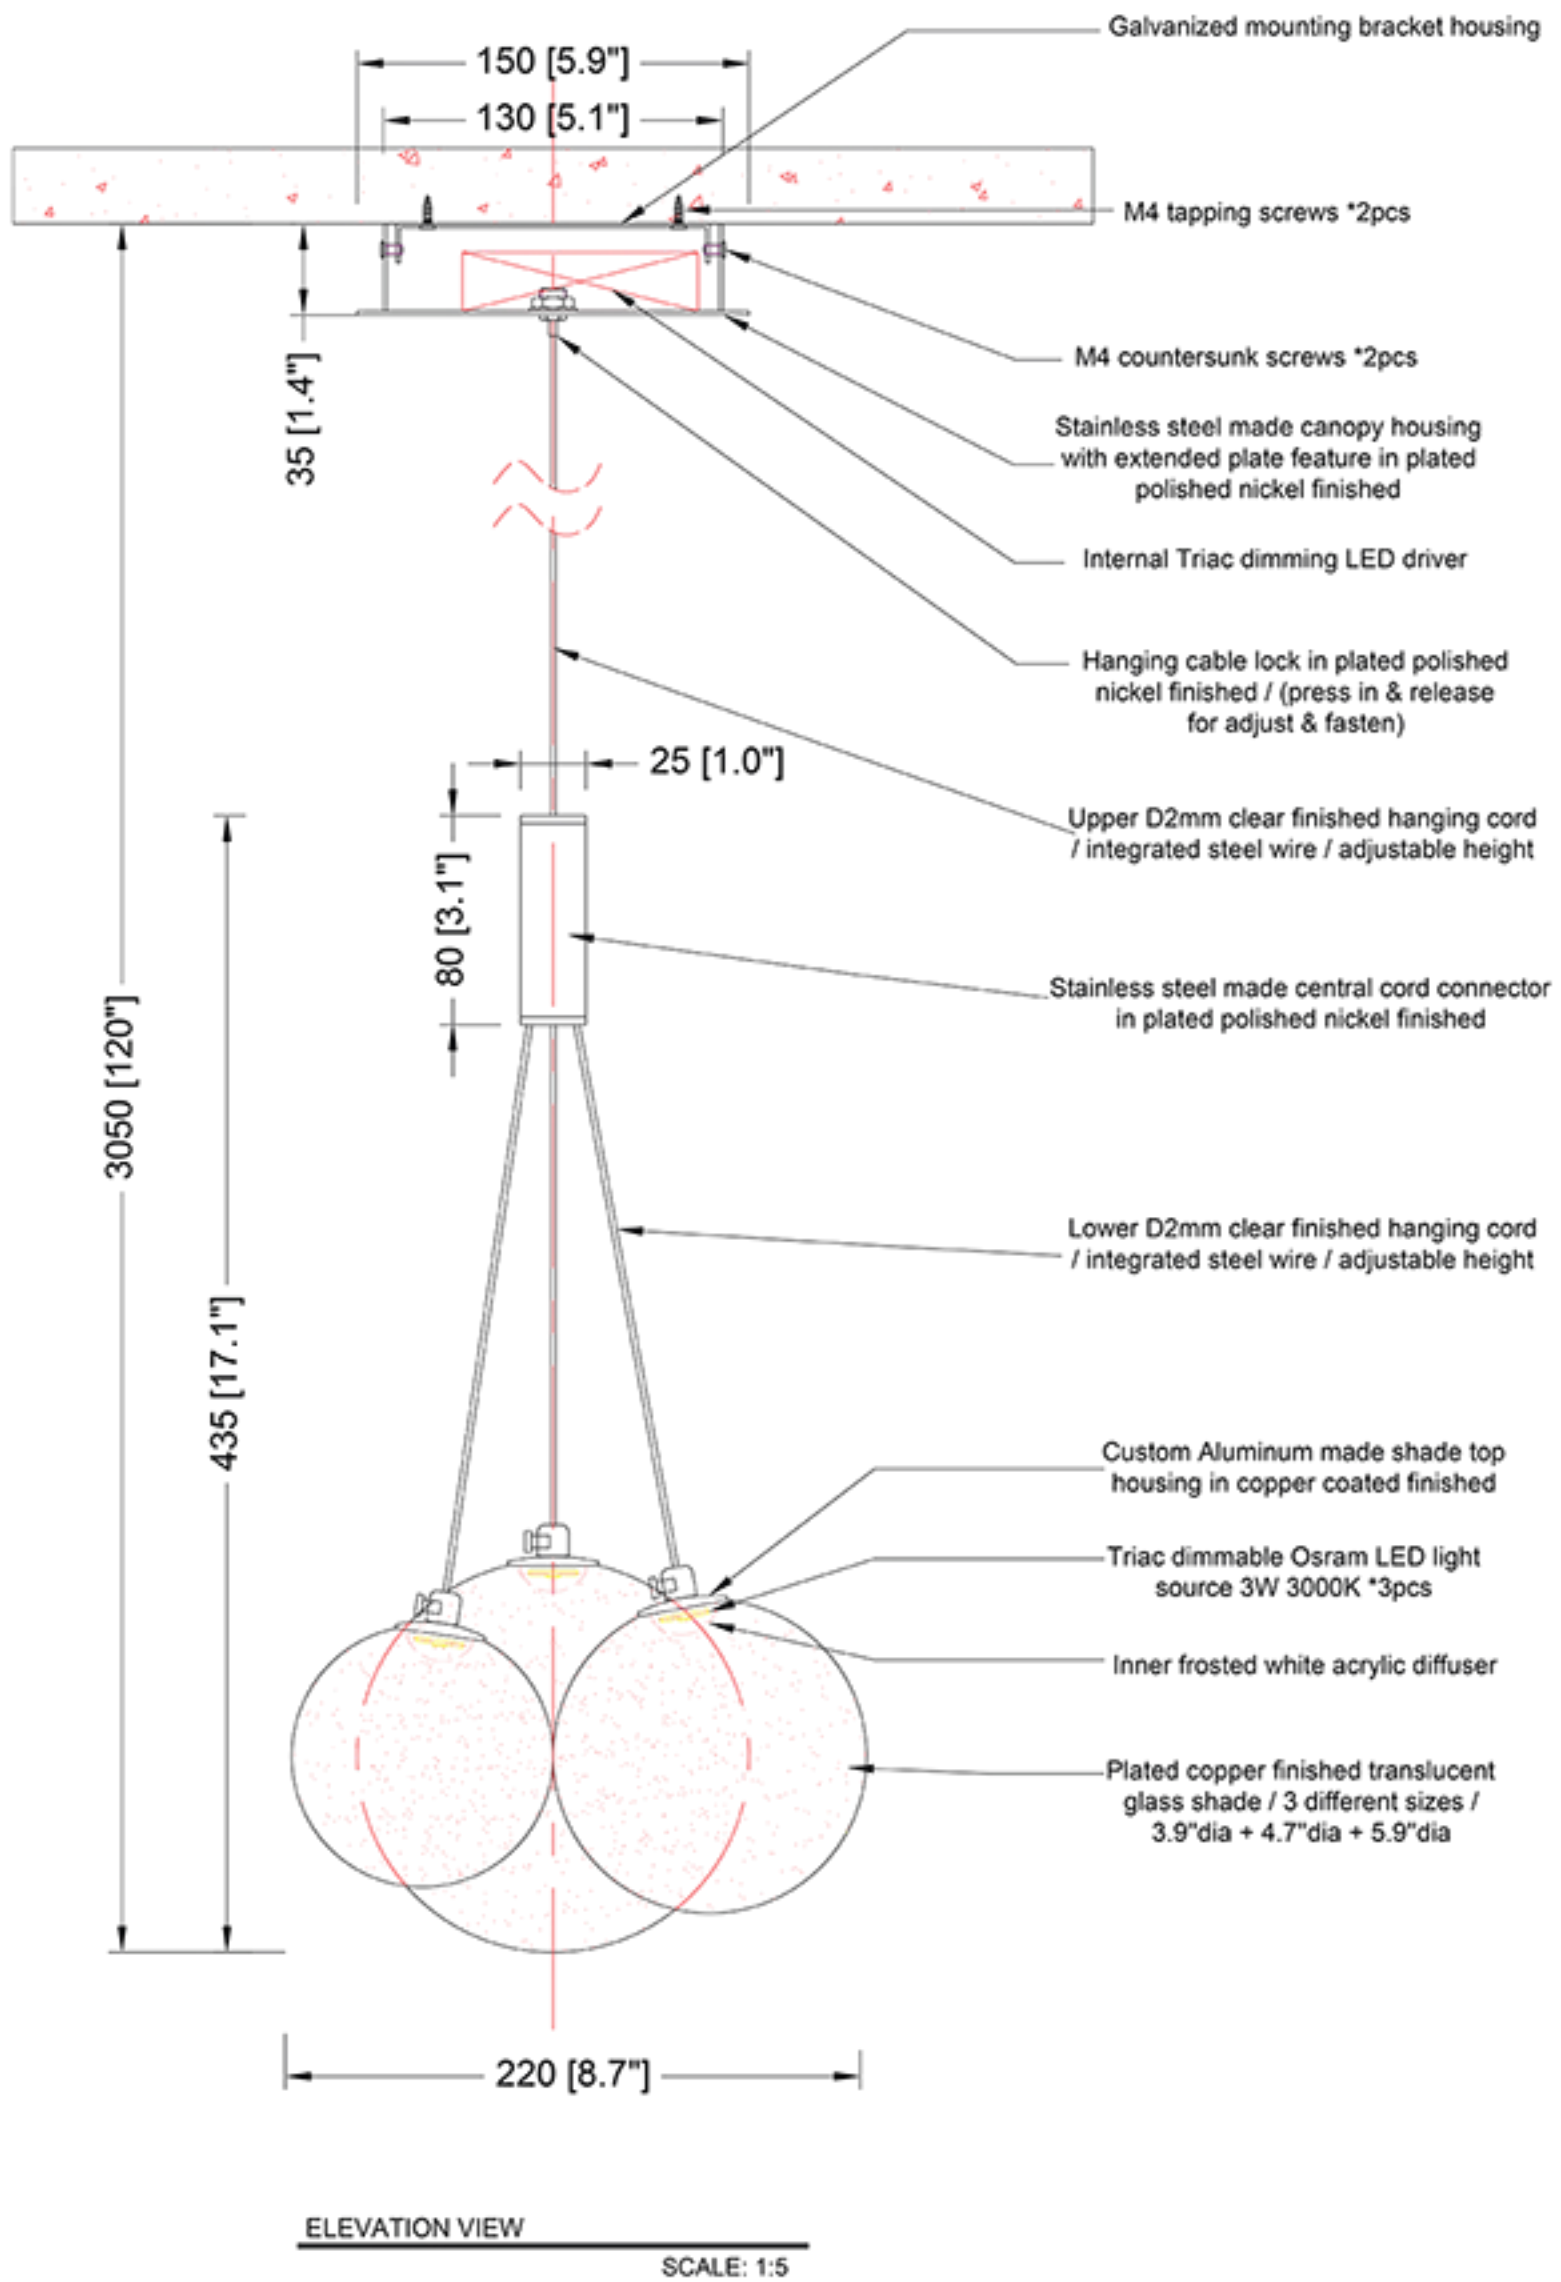

REEF LIGHTING
WHERE LIGHT TOUCHES THE SEA

PROJECT:
Reef Lighting

±5MM Size tolerance	
± 1/2° Angle tolerance	

Date: 25-06-2023
Revision:
Type: Pendant lamp
Item No: 9557-3-CP
Dwg by:
Verification by:

Scale: 1: 5
Area/Location:
Dimension: 8.7"L x 8.7"W x 120"OAH
Finish: Polished nickel + Copper finished glass
Materials: Stainless steel + Alu + Acrylic + Glass
Weight: 3 kgs
Light: Osram LED 3W 3000K *3pcs / Triac dimming

Ref Pic
SCALE: NTS